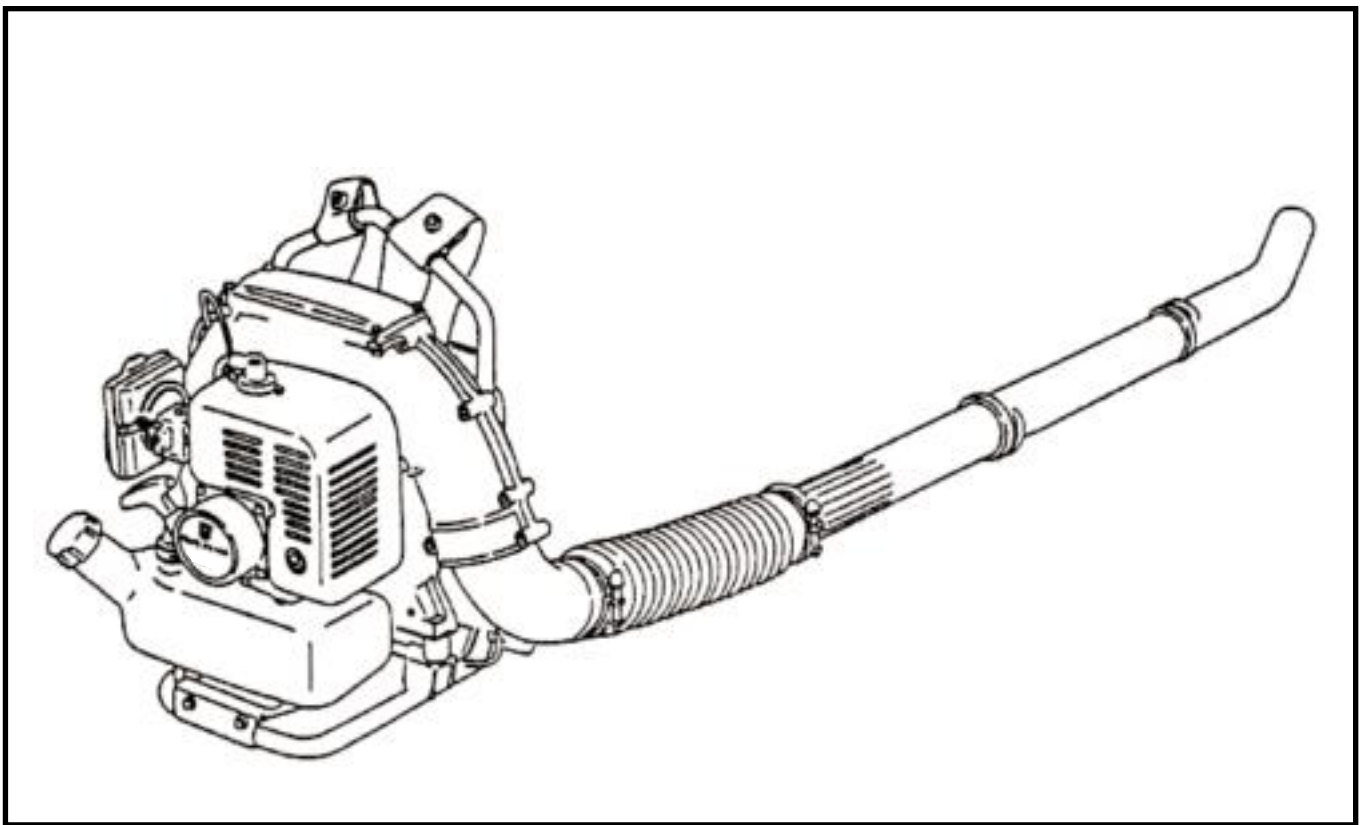

Illustrated Parts
List

2001-04

I0107005

155 BF

California (CARB II)

Backpack Blower

Ref. #	Part #	Description
1	695 00 04-02	Elbow Pipe Compl.
2	695 00 00-05	O-Ring
3	695 00 05-27	Clamp
4	695 00 00-16	Flexible Pipe
5	695 00 00-19	Base Pipe
6	695 00 00-20	Middle Pipe
7	695 00 00-21	Bend Pipe
8	695 00 06-33	Tapping Screw (M5x20)
9	695 00 06-34	Rubber AV Mount
10	695 00 06-35	Rubber AV Mount
11	695 00 06-36	Fan Housing
12	695 00 06-37	Pre-Coat Lock Bolt
13	695 00 06-38	Fan
14	695 00 06-39	Fan Housing
15	695 00 06-40	Pre-Coat Lock Bolt

Ref. #	Part #	Description
1	695 00 00-38	Flange Nylon Nut (M6)
2	695 00 00-45	Washer
3	695 00 06-41	Shoulder Strap
4	695 00 06-42	Truss Screw (M6x16)
5	501 94 19-01	U-Nut (M6)
6	695 00 06-44	Backpack Pad
7	695 00 06-54	Backpack Frame
8	695 00 06-43	Clip
9	695 00 06-46	Screw (M6x16)
10	695 00 06-48	Fuel Tank
11	695 00 06-75	Screw (M5x12)
12	695 00 04-04	Lever Compl.
13	695 00 02-16	Hex Nut
14	695 00 02-12	Spring Lock Washer (M8)

Ref. #	Part #	Description
15	695 00 02-13	Plain Washer (M8)
16	695 00 02-06	Lever Mount
17	695 00 02-09	O-Ring
18	695 00 02-07	Lever Body
19	695 00 02-08	Spacer
20	695 00 02-10	Flange Bolt (M8x25)
21	695 00 02-16	Hex Nut (M5)
22	695 00 02-17	Spring Lock Washer (M5)
23	695 00 02-18	Plain Washer (M5)
24	695 00 02-15	Throttle Lever
25	695 00 00-43	Wire Band
26	695 00 02-19	Stop Switch
27	695 00 02-20	Tube