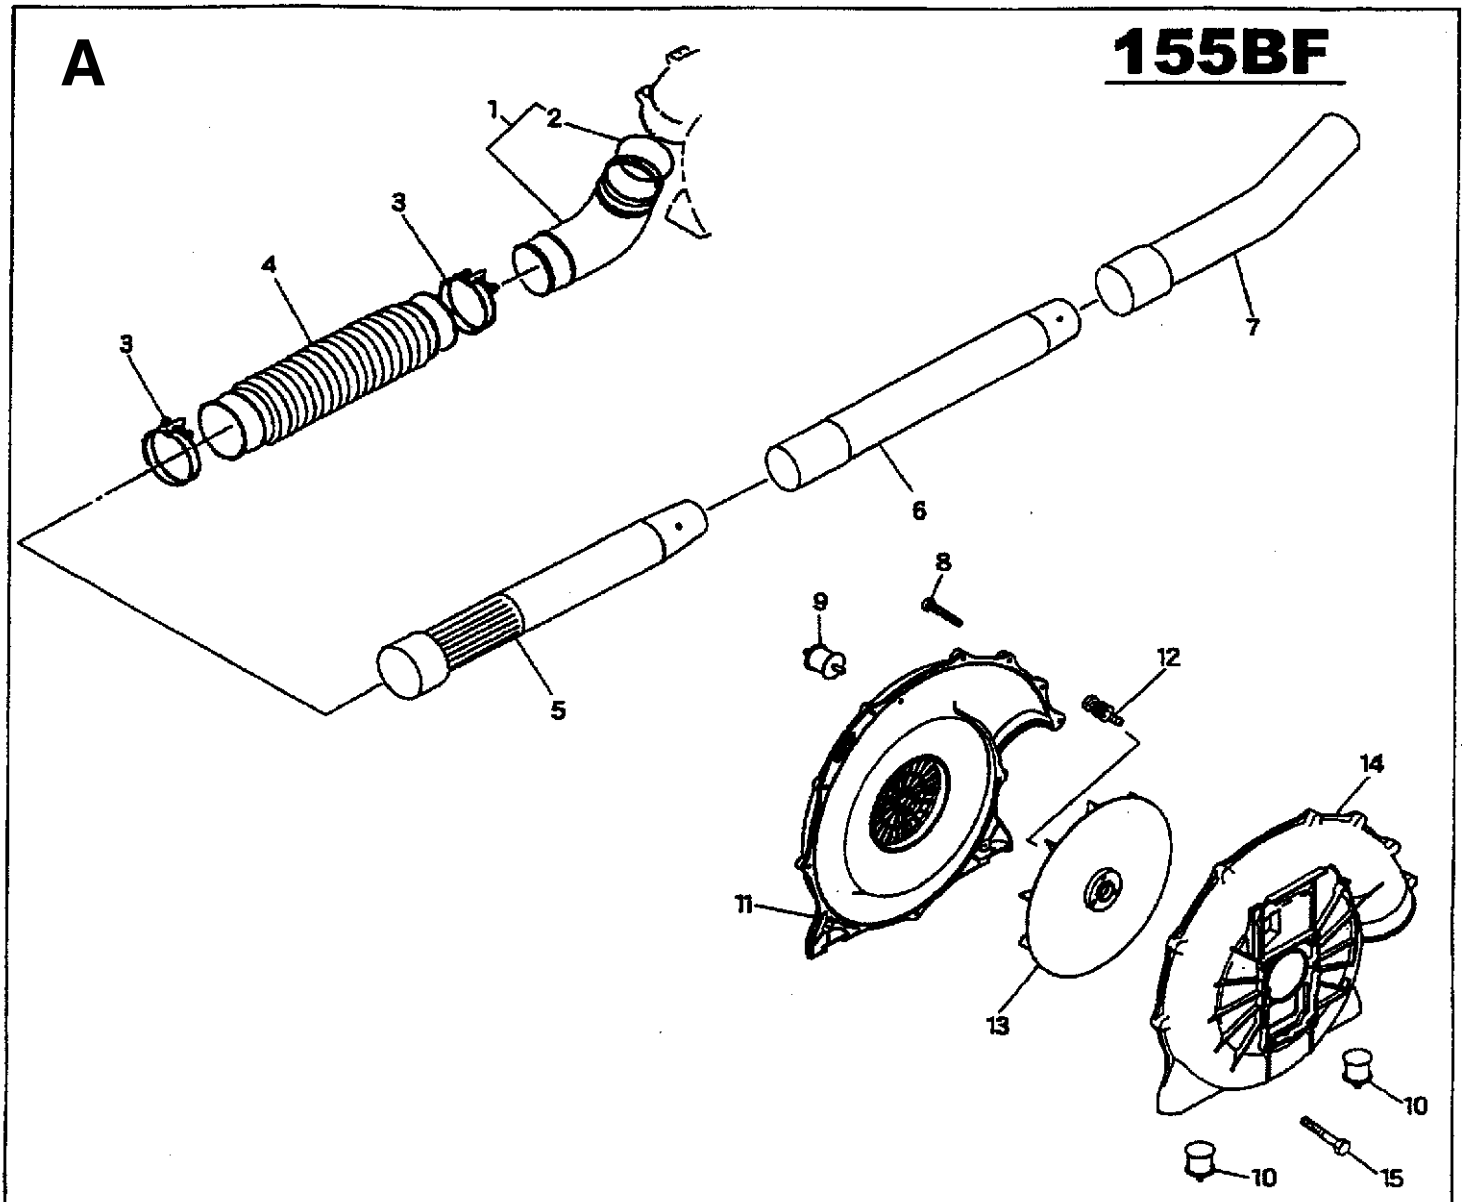

Illustrated Parts
List

2001-04

I0107005

155 BF

California (CARB II)

Backpack Blower

Ref. #	Part #	Description
1	695 00 04-02	Elbow Pipe Compl.
2	695 00 00-05	O-Ring
3	695 00 05-27	Clamp
4	695 00 00-16	Flexible Pipe
5	695 00 00-19	Base Pipe
6	695 00 00-20	Middle Pipe
7	695 00 00-21	Bend Pipe
8	695 00 06-33	Tapping Screw (M5x20)
9	695 00 06-34	Rubber AV Mount
10	695 00 06-35	Rubber AV Mount
11	695 00 06-36	Fan Housing
12	695 00 06-37	Pre-Coat Lock Bolt
13	695 00 06-38	Fan
14	695 00 06-39	Fan Housing
15	695 00 06-40	Pre-Coat Lock Bolt

Ref. #	Part #	Description
1	695 00 00-38	Flange Nylon Nut (M6)
2	695 00 00-45	Washer
3	695 00 06-41	Shoulder Strap
4	695 00 06-42	Truss Screw (M6x16)
5	501 94 19-01	U-Nut (M6)
6	695 00 06-44	Backpack Pad
7	695 00 06-54	Backpack Frame
8	695 00 06-43	Clip
9	695 00 06-46	Screw (M6x16)
10	695 00 06-48	Fuel Tank
11	695 00 06-75	Screw (M5x12)
12	695 00 04-04	Lever Compl.
13	695 00 02-16	Hex Nut
14	695 00 02-12	Spring Lock Washer (M8)

Ref. #	Part #	Description
15	695 00 02-13	Plain Washer (M8)
16	695 00 02-06	Lever Mount
17	695 00 02-09	O-Ring
18	695 00 02-07	Lever Body
19	695 00 02-08	Spacer
20	695 00 02-10	Flange Bolt (M8x25)
21	695 00 02-16	Hex Nut (M5)
22	695 00 02-17	Spring Lock Washer (M5)
23	695 00 02-18	Plain Washer (M5)
24	695 00 02-15	Throttle Lever
25	695 00 00-43	Wire Band
26	695 00 02-19	Stop Switch
27	695 00 02-20	Tube