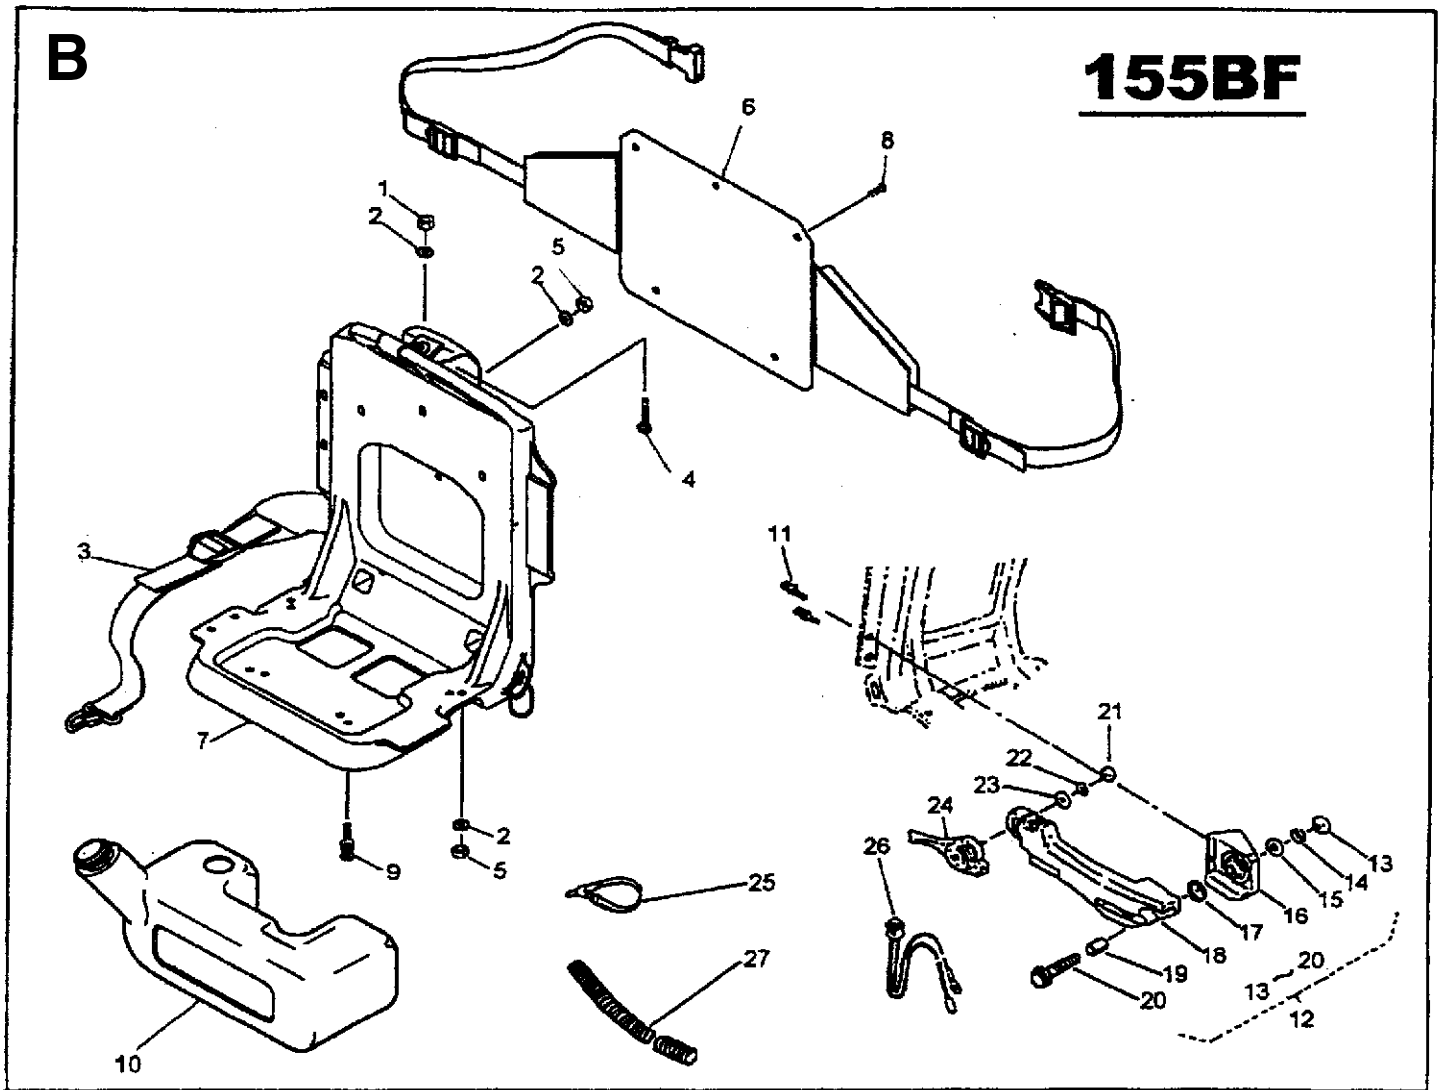

Illustrated Parts
List

2001-04

I0107005

155 BF

California (CARB II)

Backpack Blower

Ref. #	Part #	Description
1	695 00 04-02	Elbow Pipe Compl.
2	695 00 00-05	O-Ring
3	695 00 05-27	Clamp
4	695 00 00-16	Flexible Pipe
5	695 00 00-19	Base Pipe
6	695 00 00-20	Middle Pipe
7	695 00 00-21	Bend Pipe
8	695 00 06-33	Tapping Screw (M5x20)
9	695 00 06-34	Rubber AV Mount
10	695 00 06-35	Rubber AV Mount
11	695 00 06-36	Fan Housing
12	695 00 06-37	Pre-Coat Lock Bolt
13	695 00 06-38	Fan
14	695 00 06-39	Fan Housing
15	695 00 06-40	Pre-Coat Lock Bolt

Ref. #	Part #	Description
1	695 00 00-38	Flange Nylon Nut (M6)
2	695 00 00-45	Washer
3	695 00 06-41	Shoulder Strap
4	695 00 06-42	Truss Screw (M6x16)
5	501 94 19-01	U-Nut (M6)
6	695 00 06-44	Backpack Pad
7	695 00 06-54	Backpack Frame
8	695 00 06-43	Clip
9	695 00 06-46	Screw (M6x16)
10	695 00 06-48	Fuel Tank
11	695 00 06-75	Screw (M5x12)
12	695 00 04-04	Lever Compl.
13	695 00 02-16	Hex Nut
14	695 00 02-12	Spring Lock Washer (M8)

Ref. #	Part #	Description
15	695 00 02-13	Plain Washer (M8)
16	695 00 02-06	Lever Mount
17	695 00 02-09	O-Ring
18	695 00 02-07	Lever Body
19	695 00 02-08	Spacer
20	695 00 02-10	Flange Bolt (M8x25)
21	695 00 02-16	Hex Nut (M5)
22	695 00 02-17	Spring Lock Washer (M5)
23	695 00 02-18	Plain Washer (M5)
24	695 00 02-15	Throttle Lever
25	695 00 00-43	Wire Band
26	695 00 02-19	Stop Switch
27	695 00 02-20	Tube