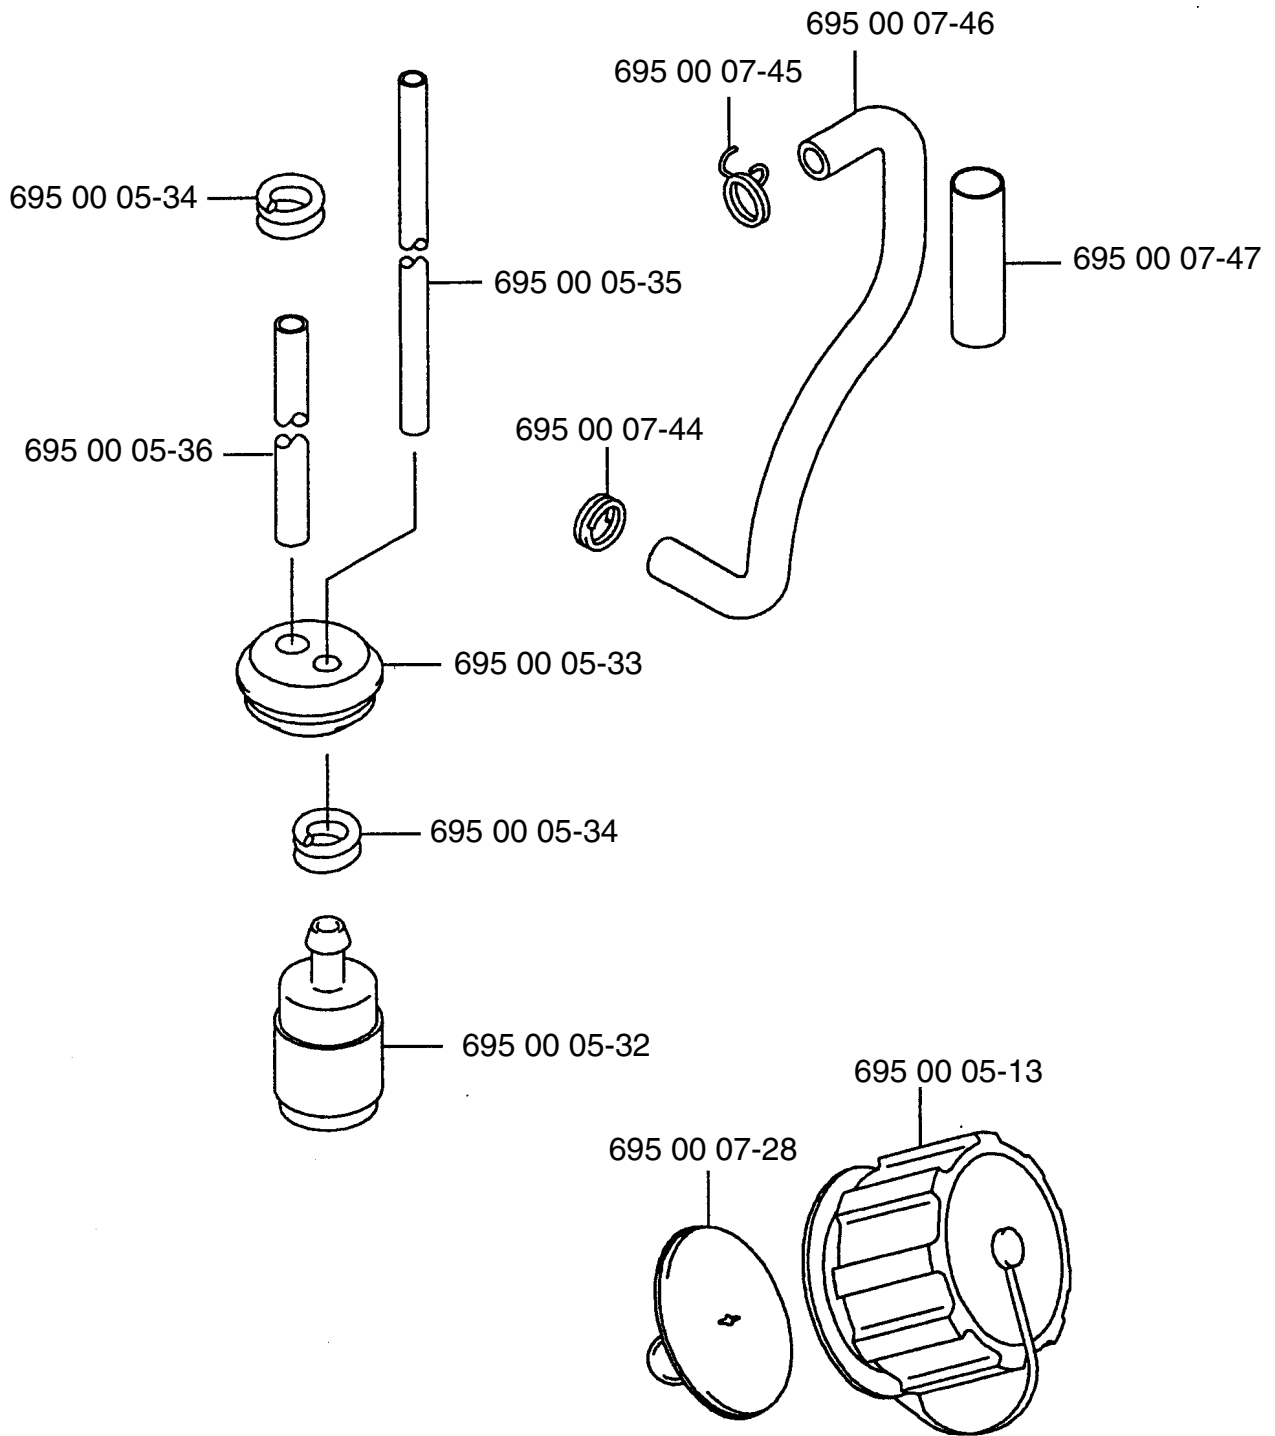

Ref. #	Part #	Description
1	695 00 00-38	Flange Nylon Nut (M6)
2	695 00 00-45	Washer
3	695 00 07-63	Shoulder Band
4	695 00 00-25	Truss Screw (M6x20)
5	695 00 00-39	Flange Nut
6	695 00 00-48	Backpack Pad
7	695 00 06-49	Backpack Frame
8	695 00 00-03	Backpack Pad Fitting
9	695 00 00-10	Hex Bolt (M5x12)
10	695 00 02-00	Screw (M6x10)
11	695 00 05-72	Fuel Tank
12	695 00 06-75	Screw (M5x12)
13	695 00 04-04	Lever Assy.
14	695 00 02-16	Hex Nut

Ref. #	Part #	Description
15	695 00 02-12	Spring Lock Washer (M8)
16	695 00 02-13	Toothed Lock Washer (M8)
17	695 00 02-06	Stay
18	695 00 02-09	O-Ring
19	695 00 02-07	Stay
20	695 00 02-08	Spacer
21	695 00 02-10	Flange Bolt (M8x25)
22	695 00 02-16	Hex Nut (M5)
23	695 00 02-17	Spring Lock Washer (M5)
24	695 00 02-18	Plain Washer (M5)
25	695 00 02-15	Throttle Lever
26	695 00 00-43	Wire Band
27	695 00 02-19	Stop Switch
28	695 00 02-20	Tube

C

D

E

F

G

H

J

K