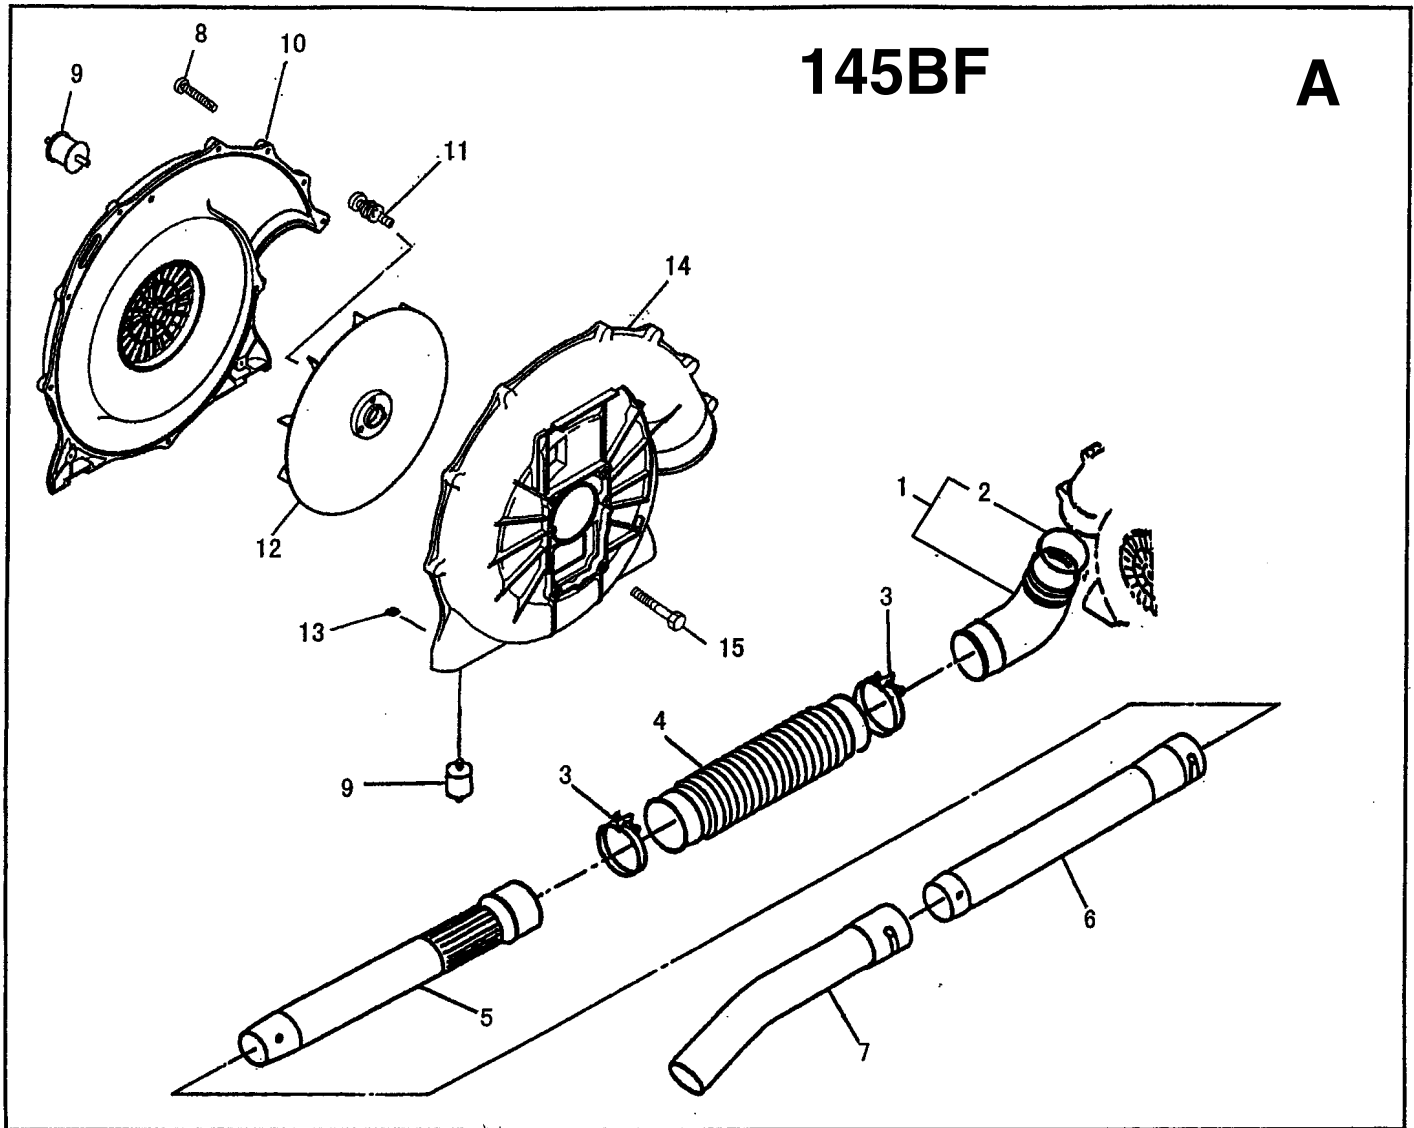

Illustrated Parts
List

2001-04

I0107003

145 BF

California (CARB II)

Backpack Blower

Ref. #	Part #	Description
1	695 00 04-02	Elbow Pipe
2	695 00 00-05	O-Ring
3	695 00 05-27	Hose Band
4	695 00 00-16	Flex Pipe
5	695 00 00-19	Base Pipe
6	695 00 00-20	Middle Pipe
7	695 00 00-21	Bend Pipe
8	695 00 02-05	Tapping Screw (M5x30)

Ref. #	Part #	Description
9	695 00 01-88	Anti-Vibe Mount
10	695 00 06-52	Fan Case
11	695 00 00-08	Pre-Coat Lock Bolt
12	695 00 00-36	Fan
13	695 00 00-06	Hex Nut
14	695 00 06-53	Fan Case
15	695 00 02-21	Pre-Coat Lock Bolt

Ref. #	Part #	Description
1	695 00 00-38	Flange Nylon Nut (M6)
2	695 00 00-45	Washer
3	695 00 07-63	Shoulder Band
4	695 00 00-25	Truss Screw (M6x20)
5	695 00 00-39	Flange Nut
6	695 00 00-48	Backpack Pad
7	695 00 06-49	Backpack Frame
8	695 00 00-03	Backpack Pad Fitting
9	695 00 00-10	Hex Bolt (M5x12)
10	695 00 02-00	Screw (M6x10)
11	695 00 05-72	Fuel Tank
12	695 00 06-75	Screw (M5x12)
13	695 00 04-04	Lever Assy.
14	695 00 02-16	Hex Nut

Ref. #	Part #	Description
15	695 00 02-12	Spring Lock Washer (M8)
16	695 00 02-13	Toothed Lock Washer (M8)
17	695 00 02-06	Stay
18	695 00 02-09	O-Ring
19	695 00 02-07	Stay
20	695 00 02-08	Spacer
21	695 00 02-10	Flange Bolt (M8x25)
22	695 00 02-16	Hex Nut (M5)
23	695 00 02-17	Spring Lock Washer (M5)
24	695 00 02-18	Plain Washer (M5)
25	695 00 02-15	Throttle Lever
26	695 00 00-43	Wire Band
27	695 00 02-19	Stop Switch
28	695 00 02-20	Tube