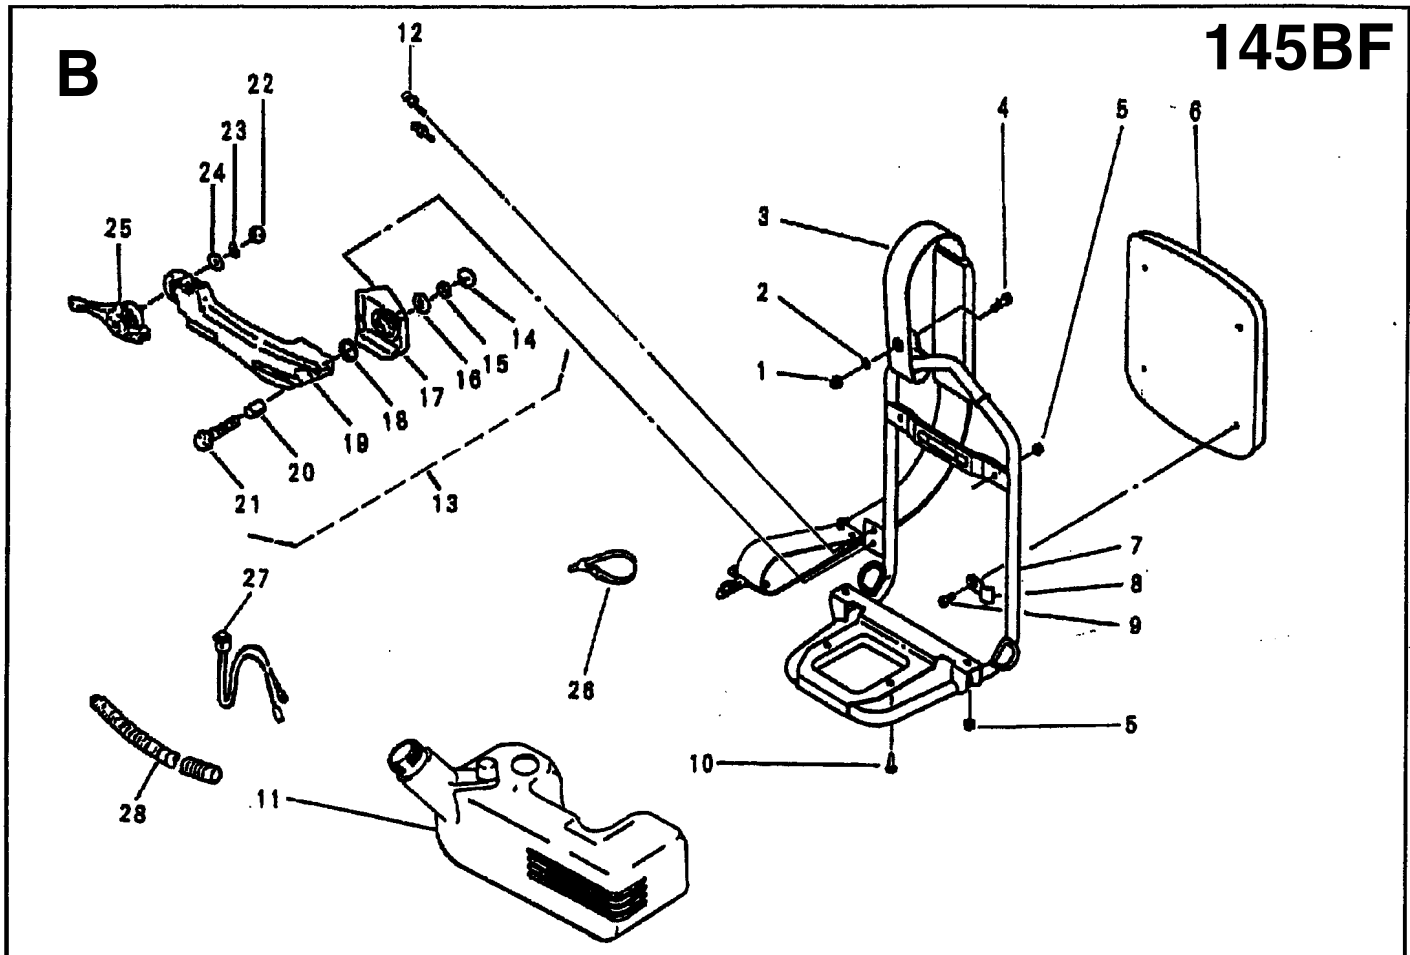

Illustrated Parts
List

2001-04

I0107003

145 BF

California (CARB II)

Backpack Blower

Ref. #	Part #	Description
1	695 00 04-02	Elbow Pipe
2	695 00 00-05	O-Ring
3	695 00 05-27	Hose Band
4	695 00 00-16	Flex Pipe
5	695 00 00-19	Base Pipe
6	695 00 00-20	Middle Pipe
7	695 00 00-21	Bend Pipe
8	695 00 02-05	Tapping Screw (M5x30)

Ref. #	Part #	Description
9	695 00 01-88	Anti-Vibe Mount
10	695 00 06-52	Fan Case
11	695 00 00-08	Pre-Coat Lock Bolt
12	695 00 00-36	Fan
13	695 00 00-06	Hex Nut
14	695 00 06-53	Fan Case
15	695 00 02-21	Pre-Coat Lock Bolt

Ref. #	Part #	Description
1	695 00 00-38	Flange Nylon Nut (M6)
2	695 00 00-45	Washer
3	695 00 07-63	Shoulder Band
4	695 00 00-25	Truss Screw (M6x20)
5	695 00 00-39	Flange Nut
6	695 00 00-48	Backpack Pad
7	695 00 06-49	Backpack Frame
8	695 00 00-03	Backpack Pad Fitting
9	695 00 00-10	Hex Bolt (M5x12)
10	695 00 02-00	Screw (M6x10)
11	695 00 05-72	Fuel Tank
12	695 00 06-75	Screw (M5x12)
13	695 00 04-04	Lever Assy.
14	695 00 02-16	Hex Nut

Ref. #	Part #	Description
15	695 00 02-12	Spring Lock Washer (M8)
16	695 00 02-13	Toothed Lock Washer (M8)
17	695 00 02-06	Stay
18	695 00 02-09	O-Ring
19	695 00 02-07	Stay
20	695 00 02-08	Spacer
21	695 00 02-10	Flange Bolt (M8x25)
22	695 00 02-16	Hex Nut (M5)
23	695 00 02-17	Spring Lock Washer (M5)
24	695 00 02-18	Plain Washer (M5)
25	695 00 02-15	Throttle Lever
26	695 00 00-43	Wire Band
27	695 00 02-19	Stop Switch
28	695 00 02-20	Tube