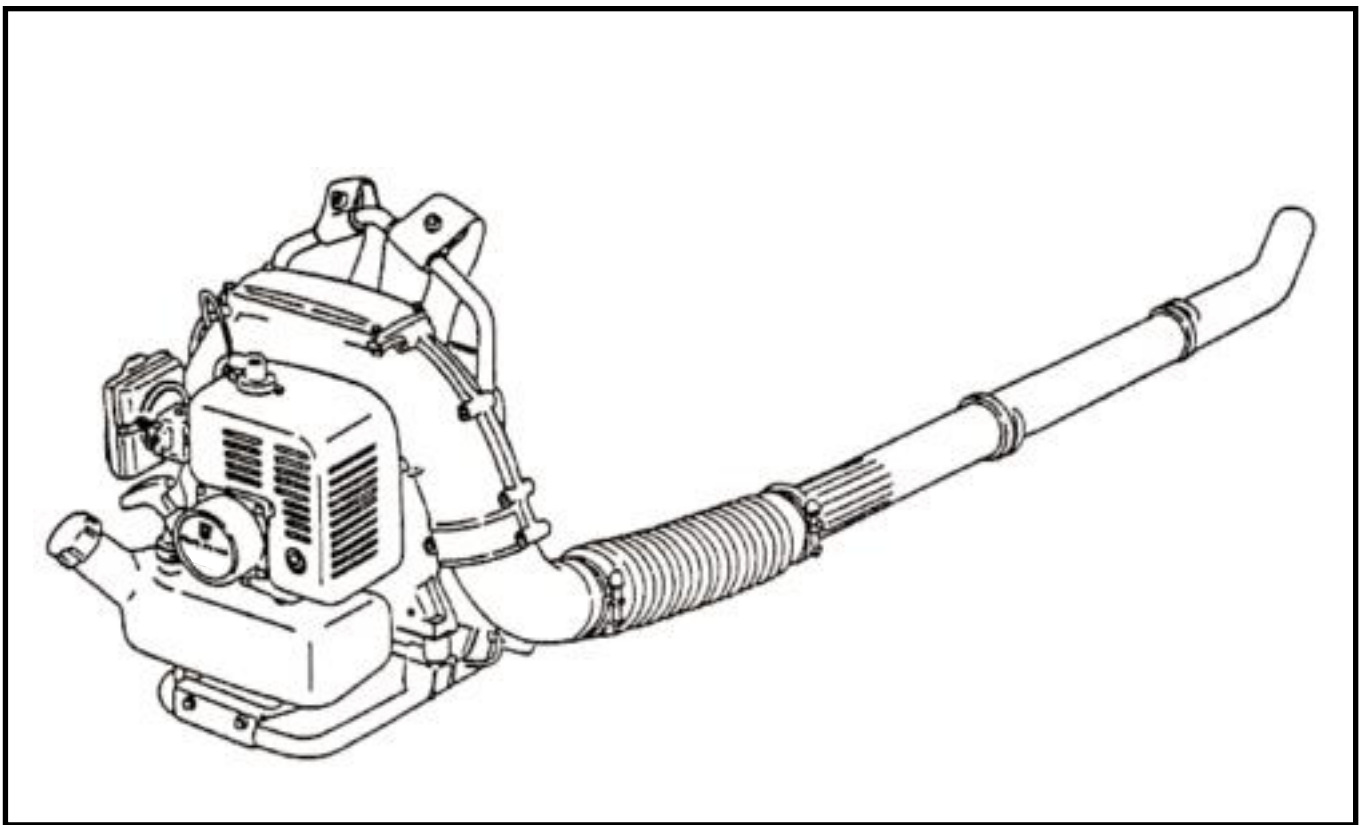

Illustrated Parts
List

2001-04

I0107003

145 BF

California (CARB II)

Backpack Blower

Ref. #	Part #	Description
1	695 00 04-02	Elbow Pipe
2	695 00 00-05	O-Ring
3	695 00 05-27	Hose Band
4	695 00 00-16	Flex Pipe
5	695 00 00-19	Base Pipe
6	695 00 00-20	Middle Pipe
7	695 00 00-21	Bend Pipe
8	695 00 02-05	Tapping Screw (M5x30)

Ref. #	Part #	Description
9	695 00 01-88	Anti-Vibe Mount
10	695 00 06-52	Fan Case
11	695 00 00-08	Pre-Coat Lock Bolt
12	695 00 00-36	Fan
13	695 00 00-06	Hex Nut
14	695 00 06-53	Fan Case
15	695 00 02-21	Pre-Coat Lock Bolt

Ref. #	Part #	Description
15	695 00 02-12	Spring Lock Washer (M8)
16	695 00 02-13	Toothed Lock Washer (M8)
17	695 00 02-06	Stay
18	695 00 02-09	O-Ring
19	695 00 02-07	Stay
20	695 00 02-08	Spacer
21	695 00 02-10	Flange Bolt (M8x25)
22	695 00 02-16	Hex Nut (M5)
23	695 00 02-17	Spring Lock Washer (M5)
24	695 00 02-18	Plain Washer (M5)
25	695 00 02-15	Throttle Lever
26	695 00 00-43	Wire Band
27	695 00 02-19	Stop Switch
28	695 00 02-20	Tube