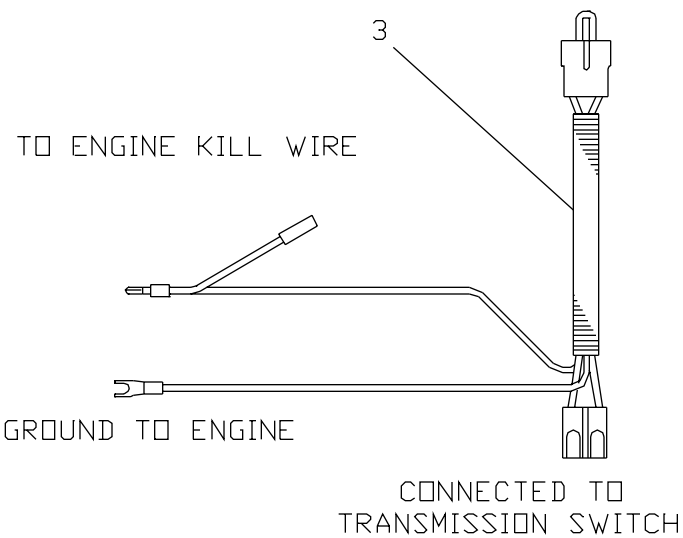

GROUND HARNESS KAWASAKI