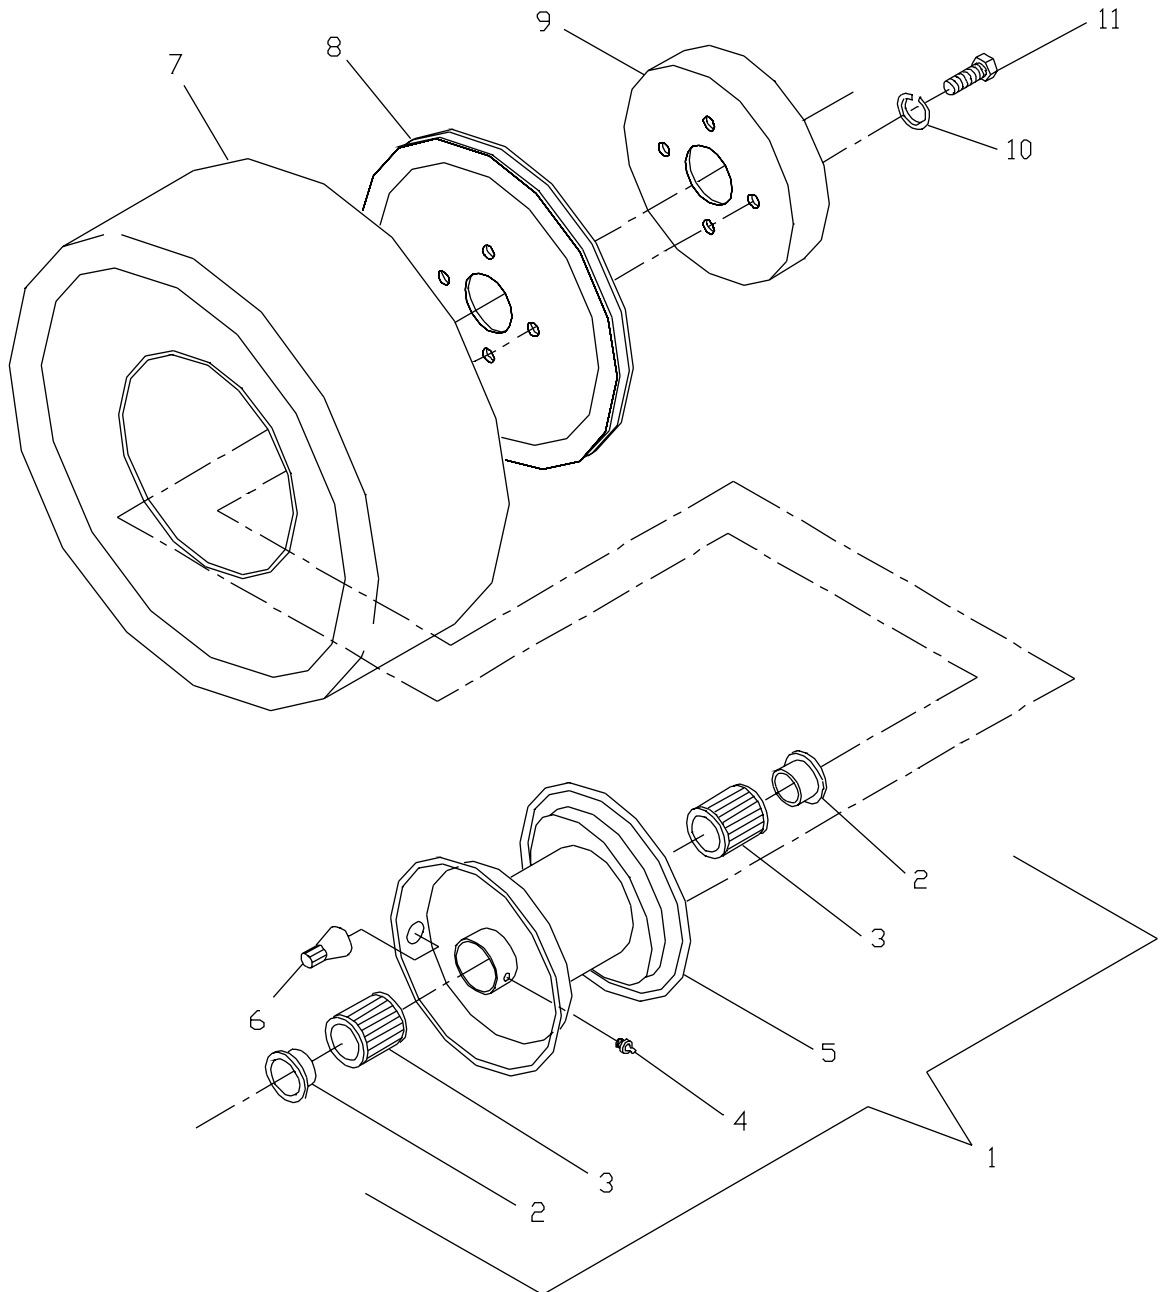

TRACTION WHEEL ASSEMBLY 36" & 48" MODELS

ITEM	PART NO.	QTY.	DESCRIPTION
1	539104758	1	WHEELASM. (INCLUDES ITEMS 2 THRU 8)
2	539100395	2	ENDCAP
3	539102161	2	ROLLER BEARING (SHORT)
4	539976998	1	ZERK 1/4-28 STRHT
5	539104759	1	RIM (INCLUDES ITEMS 4 & 7)
6	539100393	1	ROLLER BEARING (LONG)
7	539912234	1	AIR VALVE
8	539923788	1	TIRE
9	539938473	2	TRACTION PULLEY
10	539923515	4	SPACER
11	539101946	1	BRAKE DRUM
12	539990118	4	SLW 3/8 STD
13	539990164	4	HCS 3/8F X 1 1/2

TRACTION WHEEL ASSEMBLY 32" MODELS