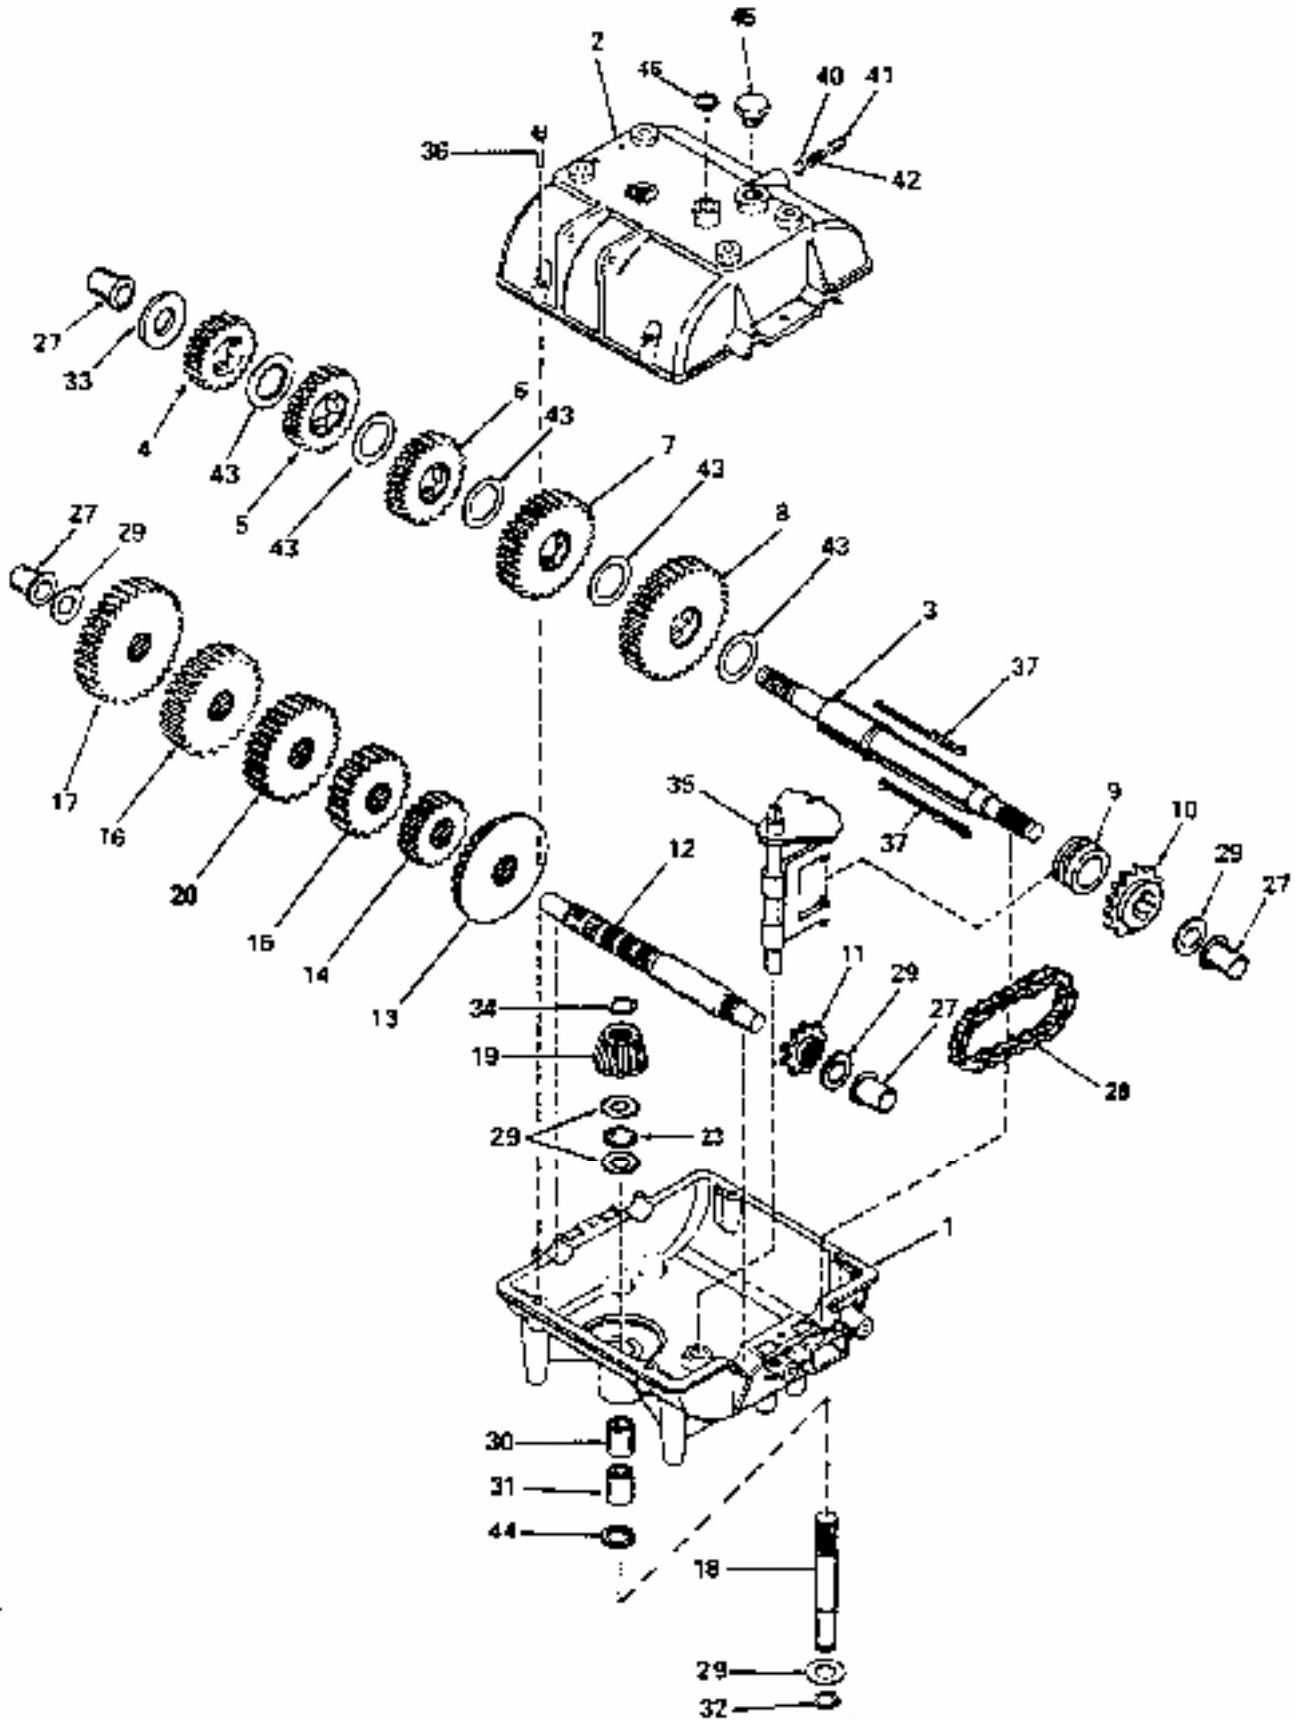

TRANSMISSION

TRANSMISSION

ITEM	PART NO.	QTY.	DESCRIPTION
1	539102075	1	TRANSMISSIONCASE
2	539100371	1	TRANSMISSIONCOVER
3	539102179	1	OUTPUT & BRAKE SHAFT
4	539102077	1	SPUR GEAR (27 TEETH)
5	539100377	1	SPUR GEAR (30 TEETH)
6	539102078	1	SPUR GEAR (32 TEETH)
7	539100376	1	SPUR GEAR (35 TEETH)
8	539102079	1	SPUR GEAR (37 TEETH)
9	539977561	1	SHIFT COLLAR
10	539977562	1	SPROCKET (18 TEETH)
11	539977563	1	SPROCKET (9 TEETH)
12	539977564	1	COUNTERSHAFT
13	539977565	1	BEVEL GEAR (42 TEETH)
14	539102080	1	SPUR GEAR (12 TEETH)
15	539102081	1	SPUR GEAR (15 TEETH)
16	539100382	1	SPUR GEAR (20 TEETH)
17	539102082	1	SPUR GEAR (23 TEETH)
18	539977571	1	INPUT SHAFT
19	539100372	1	INPUT BEVEL PINION
20	539102083	1	SPUR GEAR (18 TEETH)
23	539100374	1	THRUST BEARING
27	539977573	4	FLANGED BUSHING
28	539977574	1	ROLLER CHAIN(NO.41 CHAIN, 24 LINKS)
29	539977575	6	THRUST WASHER
30	539977592	1	NEEDLE BEARING
31	539977576	1	NEEDLE BEARING
32	539977577	1	RETAINING RING
33	539102084	1	THRUST WASHER
34	539977579	1	RETAINING RING
35	539102180	1	SHIFT ROD & FORK
36	539977581	6	SCREW, FLANGED HEX HD. THREADFORMING, 1/4-20 X 1-1/4"
37	977582	4	KEY
40	977583	1	STEEL BALL, 5/16"
41	977584	1	SET SCREW, 3/8-16 X 3/8"
42	977585	1	SPRING
43	977586	5	THRUST WASHER
44	977587	1	"O" RING
45	100148	1	THREADED PLUG
46	100388	1	SQUARE CUT SEAL
47	102162	1	COMPLETE TRANSMISSION(NOT SHOWN)