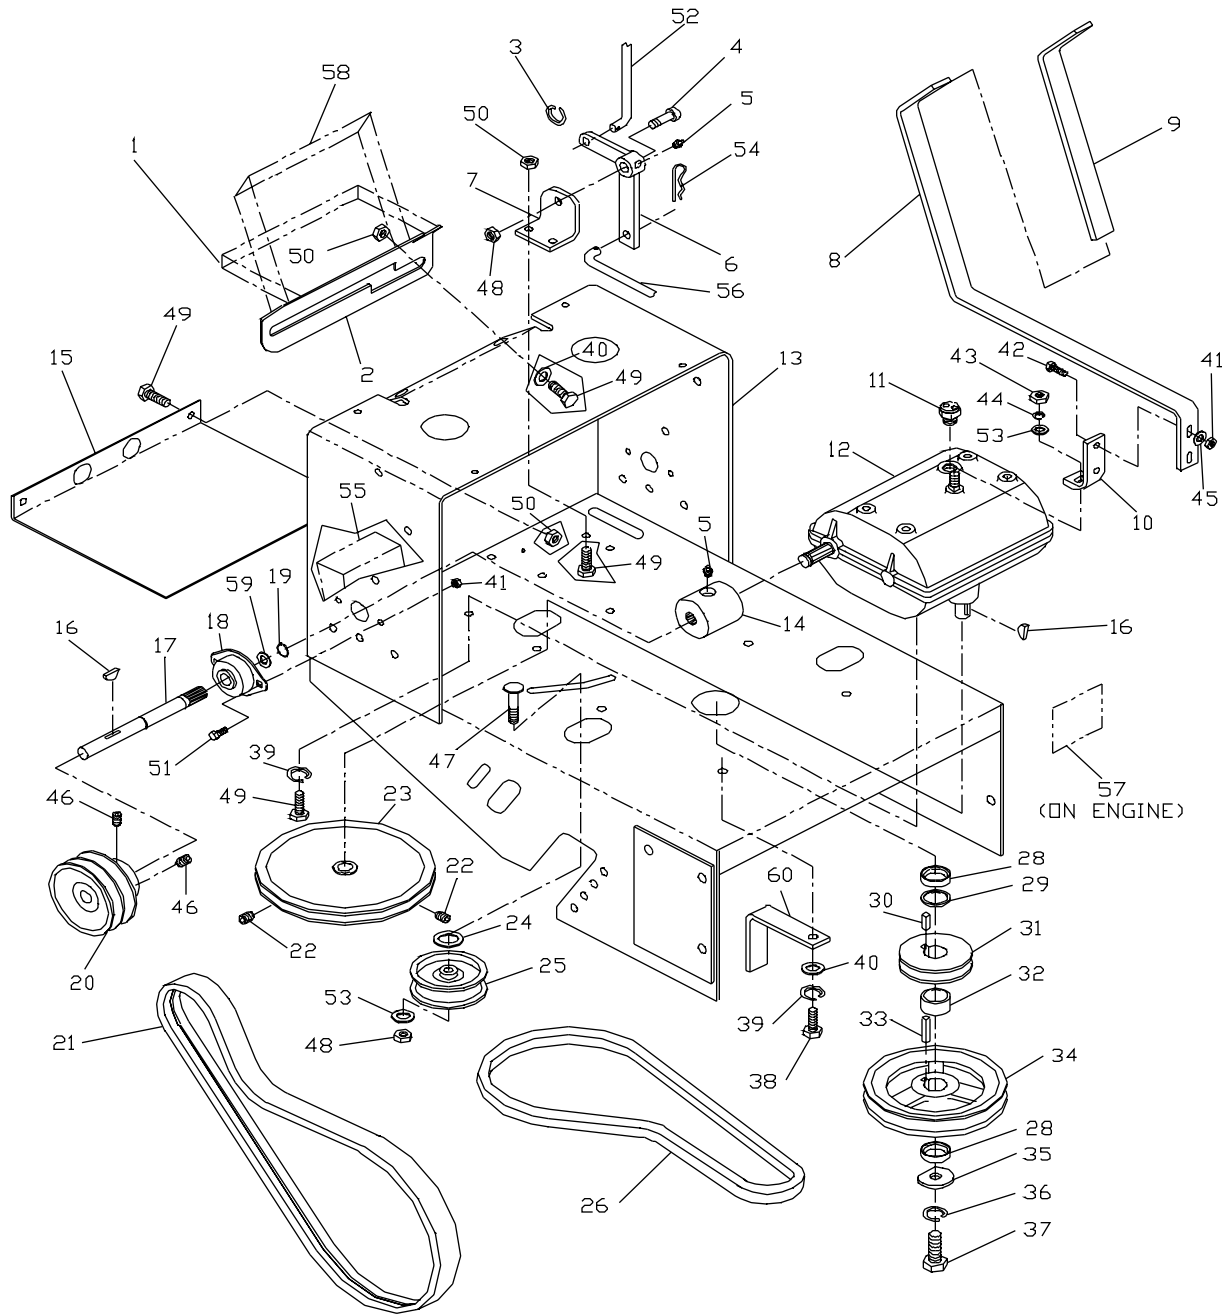

TRANSMISSION & SHIFTER GROUP

32", 36", & 48" MODELS

TRANSMISSION & SHIFTER GROUP 32", 36", & 48" MODELS

ITEM	PART NO.	QTY.	DESCRIPTION	ITEM	PART NO.	QTY.	DESCRIPTION
1	539100277	1	DECAL,SHIFTER	36	539990247	1	SLW 7/16 STD
2	539101960	1	SHIFTER PLATE	37	539100142	1	HCS M10-1.5 X 35MM (Kawasaki)
3	539916459	1	RETAINER		539100141	1	HCS 7/16F X 1.5 GR 5 (Kohler)
4	539100150	1	SB 1/2C X 3/4	38	539977692	4	HTB M8-1.25 X 35MM (Kawasaki)
5	539976998	3	ZERK1/4-28 STRHT		539100567	4	HCS M8-1.25 X 30MM (Kohler)
6	539100066	1	BELLCRANK	39	539990187	8	SLW 5/16 STD
7	539104648	1	BRACKET	40	539990692	6	5/16 FW STD
8	539101961	1	SHIFTER ARM	41	539990761	6	HLN 1/4C
9	539101965	1	SHIFTER GRIP	42	539977761	2	HCS 1/4C X 1
10	539102165	1	SHIFTER BRKT.	43	539990155	1	NUT 3/8F
11	539100148	1	TRANS. SWITCH	44	539990118	1	SLW 3/8 STD
12	539102162	1	TRANSMISSION	45	539990598	2	FW 1/4 STD
13	539104724	1	REAR DECK W/DECALS	46	539976956	4	5/16 NYLOC SETSCW
14	539102164	2	COUPLING			2	(32" MODELS)
15	539104547	1	LOWER BELT SHIELD	47	539100145	1	RHSNB 3/8C X 2
16	539910211	3	#9 WOODRUFF KEY	48	539990546	2	HLN 3/8C CENTER P.
17	539102163	2	DRIVE SHAFT	49	539976934	10	HCS 5/16C X 3/4
18	539101967	2	BEARING	50	539990184	6	HLN 5/16C
19	539101971	2	RETAINERRING	51	539990072	4	HCS 1/4C X 5/8
20	539101954	2	DRIVE PULLEY(36&48)	52	539101972	1	BLADE ROD
	539102154	2	DRIVE PULLEY(32)	53	539990517	2	FW 3/8 STD
21	539101956	2	DRIVE BELT(36&48)	54	539976989	1	#4 HAIRPIN
	539102149	2	DRIVE BELT(32)	55	539100361	1	DANGER DECAL
22	539101988	2	1/4-20 NYLOC SETSCW.	56	539102031	1	BLADE ROD 48"
23	539101964	1	INPUT PULLEY		539102048	1	BLADE ROD 36"
24	539990550	1	1/2 FLAT WASHER STD	57	539100128	1	EXHAUST DECAL
25	539919078	1	IDLER PULLEY	58	539102047	1	DECAL, CLUTCH
26	539101957	1	BELT, TRANSMISSION	59	539991043	2	MACH. BUSHING
27	539102036	1	BELT GUIDE(NOT SHN.)	60	539103462	2	BELT GUIDE, LONG
28	539921960	2	SPACER				48" MODELS
29	539102050	1	MACH. BUSHING			1	32" & 36" MODELS
30	539105718	1	KEY 1/4SQ. X 1/2	61	539103463	1	BELT GUIDE, SHORT
31	539919148	1	PULLEY				(NOT SHOWN) 32" & 36" MODELS
32	539101720	1	SPACER				
33	539101995	1	KEY 1/4SQ. X 1 1/8				
34	539101834	1	ENGINE PULLEY				
35	539106504	1	HEAVY WASHER