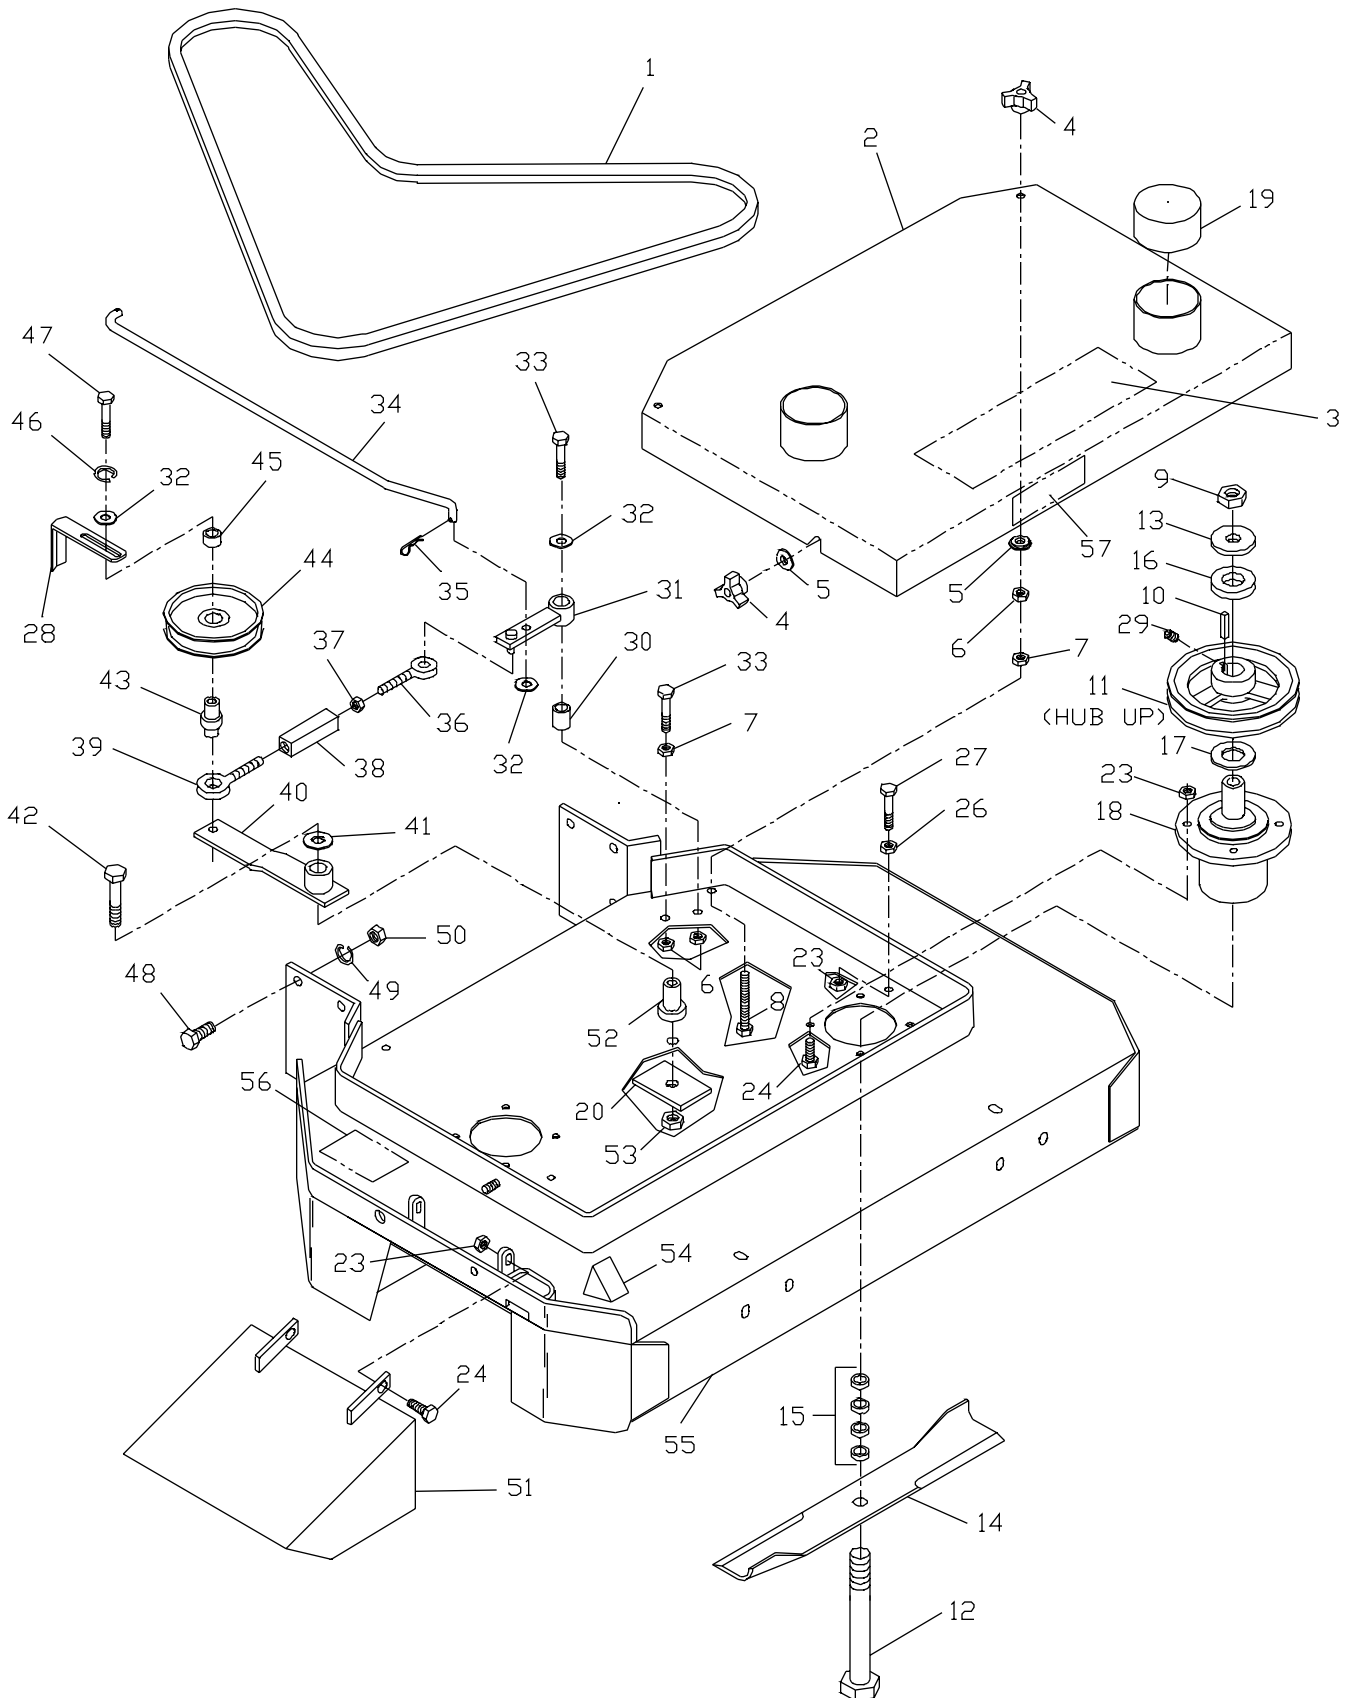

32" & 36" FRONT DECK

32" & 36" FRONT DECK

ITEM	PART NO.	QTY.	DESCRIPTION
1	539101959	1	36" DECKBELT
	539102148	1	32" DECKBELT
2	539104561	1	36" BELT SHIELD
	539104650	1	32" BELT SHIELD
3	539104790	1	DECAL, HUSQVARNA
4	539102070	4	THREE PRONGKNOB
5	539102056	4	3/8 SEALING WASHER
6	539990546	4	HLN 3/8C
7	539990613	3	3/8C WHIZ NUT
8	539102334	2	TAPBOLT 3/8C X 4 1/2
9	539976980	2	HN 5/8F
10	539101995	2	KEY 1/4SQ. X 1 1/8
11	539976398	2	PULLEY W/SETSCREWS
12	539102332	2	HCS 5/8F X 8 1/2
13	539102243	2	SUPPORT WASHER
14	539100341	2	BLADE 18"(36)
	539100340	2	BLADE 16 1/4"(32)
15	539976436	8	BLADE SPACERS
16	539102245	2	SPACER
17	539102675	2	MACH. BUSHING 10GA.
18	539102440	2	HOUSING ASM.
19	539102320	2	TUBE CAP
20	539102236	1	PAD(NOT USED ON 32)
23	539990184	16	HLN 5/16C
24	539990209	10	HCS 5/16C X 1
26	539990585	6	HFLN 5/16C
27	539990553	6	HCS 5/16C X 3
28	539100075	1	SNUBBER
29	539976956	4	5/16 NYLOC SETSCREW

ITEM	PART NO.	QTY.	DESCRIPTION
30	539101836	1	SLEEVE BUSHING
31	539101979	1	ENGAGEMENT ARM
32	539990517	3	FW 3/8 STD
33	539990629	2	HCS 3/8C X 2 1/4
34	539102048	1	BLADE ROD 32 & 36
35	539976988	1	#2 HAIRPIN
36	539101982	1	RT. HANDEYEBOLT
37	539990196	1	5/16C HEX NUT
38	539101983	1	TURNBUCKLE
39	539101981	1	LT. HANDEYEBOLT
40	539101978	1	ARM WLDMT
41	539990550	1	FW 1/2 STD
42	539101332	1	HCS 1/2C X 2 3/4
43	539101980	1	EYEBOLT PIVOT
44	539976688	1	IDLER PULLEY
45	539102656	1	SPACER
46	539990118	1	3/8 LOCK WASHER
47	539990637	1	HCS 3/8C X 2 1/2
48	539101175	6	HCS 7/16C X 1 1/2
49	539990247	6	7/16 LOCK WASHER
50	539990449	6	7/16C HEX NUT
51	539104546	1	DEFLECTOR CHUTE
52	539101231	1	IDLER SPINDLE
53	539101331	1	HLN 1/2C NYLOC
54	539913010	1	DECAL, CPSC
55	539104563	1	36" DECK W/DECALS
	539104620	1	32" DECK W/DECALS
56	539100344	1	DECAL, DANGER
57	539105071	1	DECAL, NASCAR