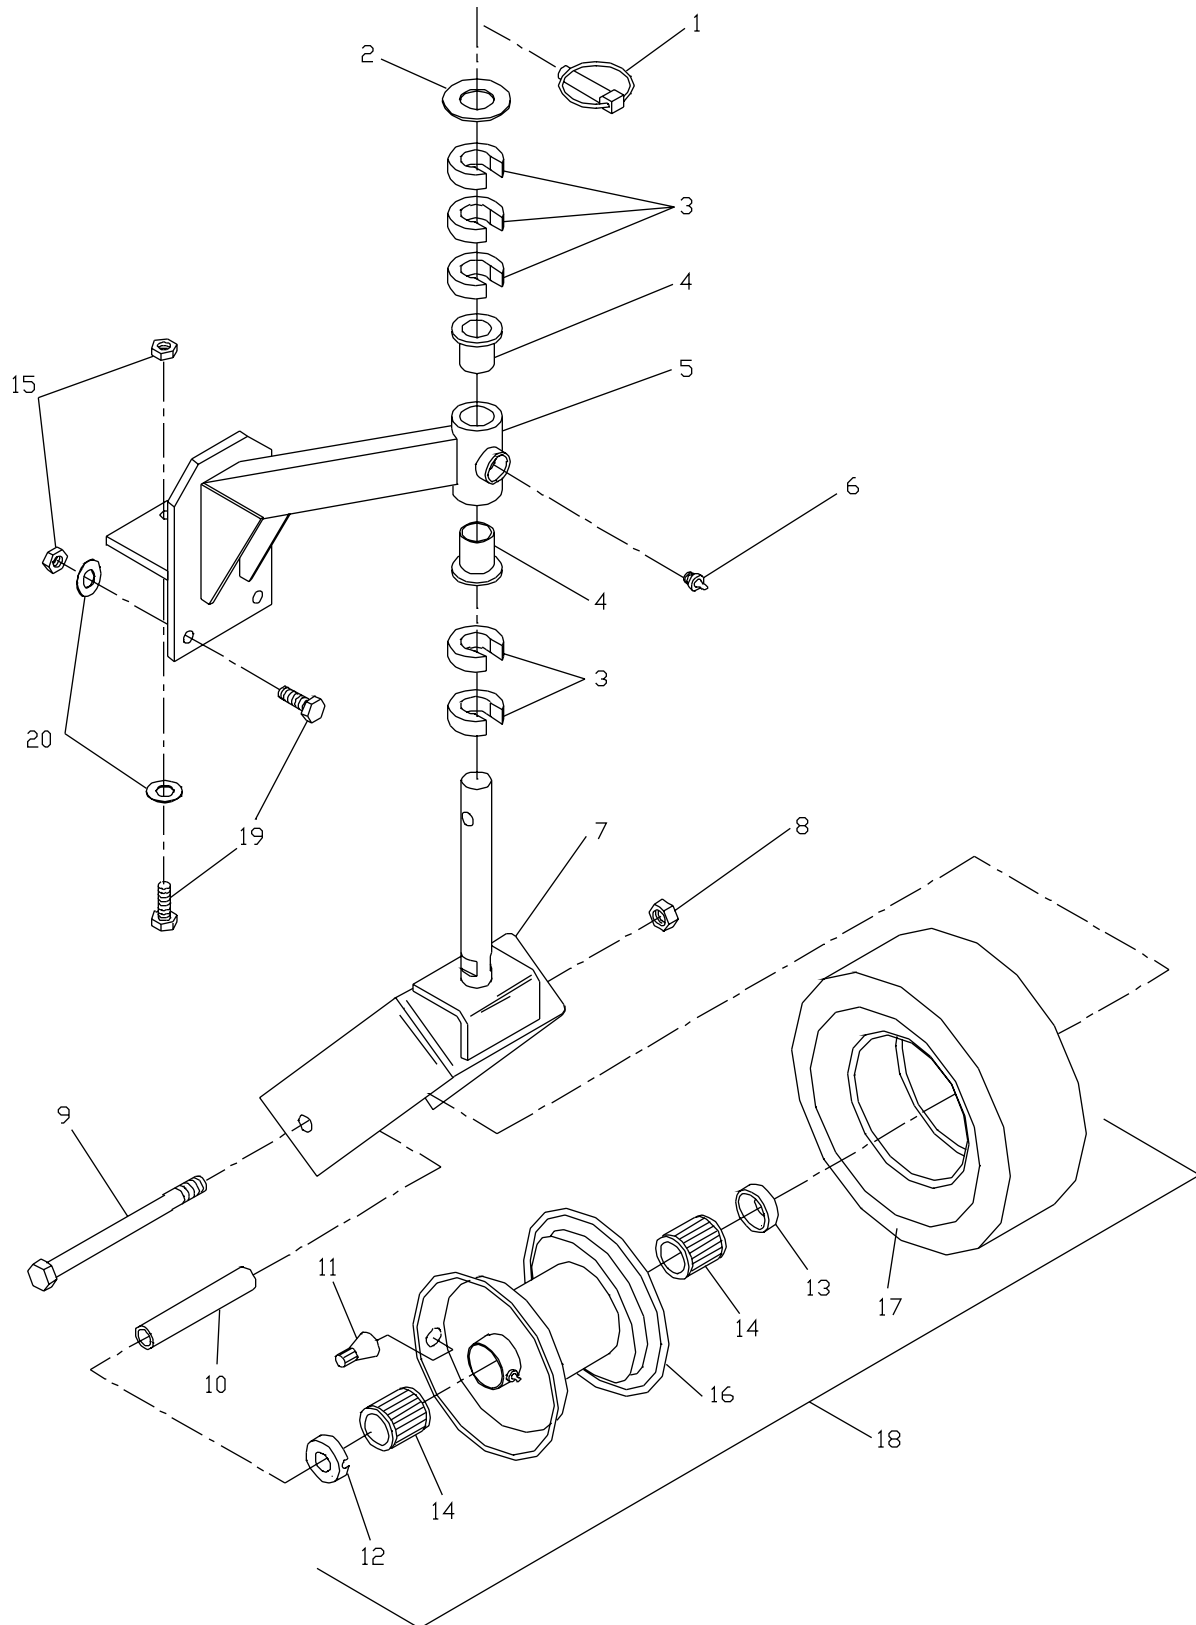

FRONT CASTER

FRONT CASTER

ITEM	PART NO.	QTY.	DESCRIPTION
1	539101874	1	7/16 LYNCH PIN
2	539916561	1	MACH. BUSHING
3	539101873	5	"C"-SPACER
4	539101232	2	FLANGE BUSHING
5	539104555	1	CASTER ARM W/BUSHING
6	539976997	1	ZERK 1/8 NPT
7	539104554	1	CASTER YOKE
8	539101331	1	1/2C NYLOC NUT
9	539101907	1	HCS 1/2C X 5 1/2
10	539101872	1	SPACER
11	539912234	1	AIR VALVE
12	539977356	1	NOTCHED END CAP
13	539923557	1	END CAP
14	539977353	2	ROLLER BEARING
15	539990546	3	HLN 3/8C
16	539104618	1	RIM
17	539101905	1	9" TIRE
18	539104556	1	TIRE & WHEEL ASS.
19	539990563	3	HCS 3/8C X 1
20	539990517	3	FW 3/8 STD
21	539104559	1	FRONT WHEEL CASTER ASM. KIT (INCLUDES ITEMS 1 THRU 20)