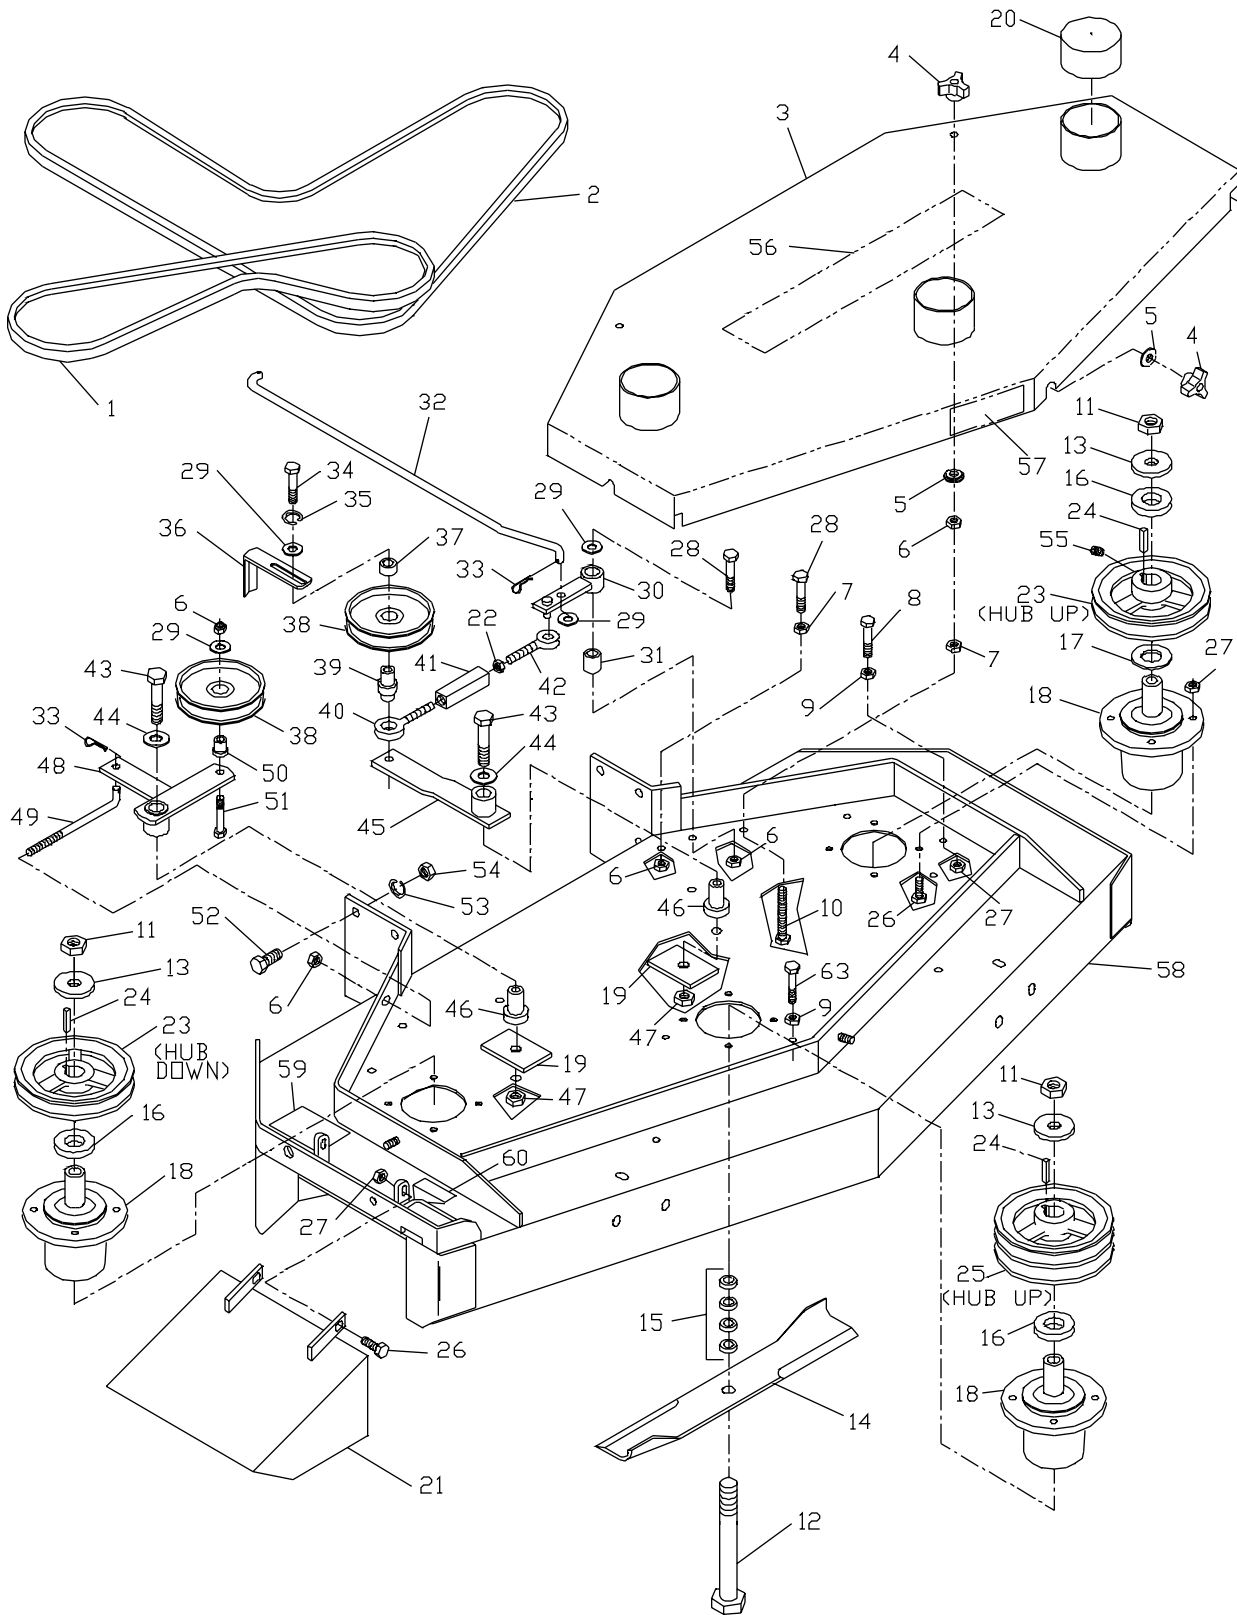

48" FRONT DECK

48" FRONT DECK

ITEM	PART NO.	QTY.	DESCRIPTION	ITEM	PART NO.	QTY.	DESCRIPTION
1	539100024	1	AUX. BLADE BELT	31	539101836	1	SLEEVE BUSHING
2	539101958	1	BLADE BELT 48	32	539102031	1	BLADE ROD 48"
3	539104562	1	48" BELT SHIELD	33	539976988	2	#2 HAIRPIN
4	539102070	5	THREE PRONG KNOB	34	539990637	1	HCS 3/8C X 2 1/2
5	539102056	5	3/8 SEALING WASHER	35	539990118	1	3/8 LOCK WASHER
6	539990546	6	HLN 3/8C	36	539100075	1	SNUBBER
7	539990613	6	HFLN 3/8C	37	539102656	1	SPACER
8	539990553	4	HCS 5/16CX3(BELT GUIDE)	38	539976688	2	IDLER PULLEY
9	539990585	7	HFLN 5/16C	39	539101980	1	EYEBOLT PIVOT
10	539102334	2	TAPBOLT-3/8C X 4 1/2	40	539101981	1	LEFT HAND EYEBOLT
11	539976980	3	HN 5/8F	41	539101983	1	TURNBUCKLE
12	539102332	2	HCS 5/8F X 8 1/2	42	539101982	1	RH. EYEBOLT
	539101100	1	HCS 5/8F X 9(CENTER)	43	539101332	2	HCS 1/2C X 2 3/4
13	539102243	3	SUPPORT WASHER	44	539990550	3	1/2 FLAT WASHER
14	539100340	3	BLADE 16 1/4"	45	539101978	1	ARM W/LDMT
15	539976436	12	BLADE SPACERS	46	539101231	2	IDLER SPINDLE
16	539102245	3	SPACER	47	539101331	2	1/2C NYLOC NUT
17	539102675	1	MACH. BUSHING 10 GA.	48	539102237	1	AUX. IDLER ARM
18	539102440	3	HOUSING ASM.	49	539102337	1	TENSION ROD
19	539102236	2	PAD	50	539976695	1	IDLER FLANGE BUSHING
20	539102320	3	TUBE CAP	51	539990730	1	HCS 3/8C X 1 3/4
21	539104546	1	DEFLECTOR CHUTE	52	539101175	6	HCS 7/16C X 1 1/2
22	539990196	1	5/16C HEX NUT	53	539990247	6	7/16 LOCK WASHER
23	539976398	2	PULLEY W/SETSCREWS	54	539990449	6	7/16C HEX NUT
24	539101995	3	1/4SQ. KEY X 1 1/8	55	539976956	6	5/16 NYLOC SETSCREW
25	539101819	1	DOUBLE PULLEY W/SETS.	56	539104790	1	DECAL, HUSQVARNA
26	539990209	14	HCS 5/16C X 1	57	539105071	1	DECAL, NASCAR
27	539990184	21	HLN 5/16C	58	539104564	1	48" DECK W/DECALS
28	539990629	2	HCS 3/8C X 2 1/4	59	539100344	1	DECAL, DANGER
29	539990517	4	FW 3/8 STD	60	539913010	1	DECAL, CPSC
30	539101979	1	ENGAGEMENT ARM	63	539102335	3	HCS 5/16C X 4