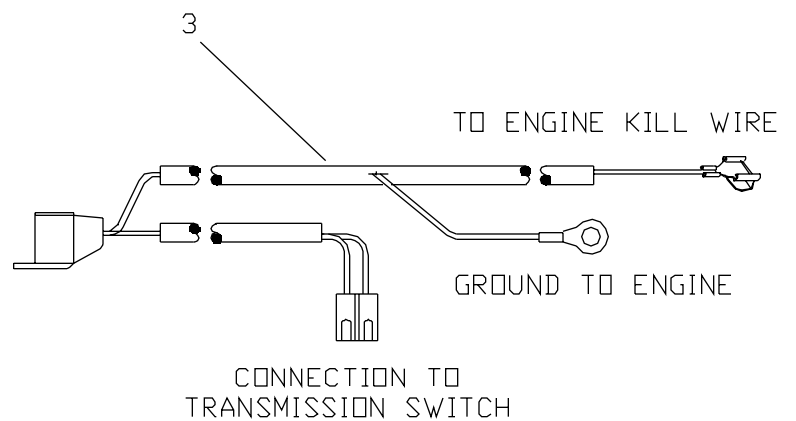

GROUND HARNESS KOHLER