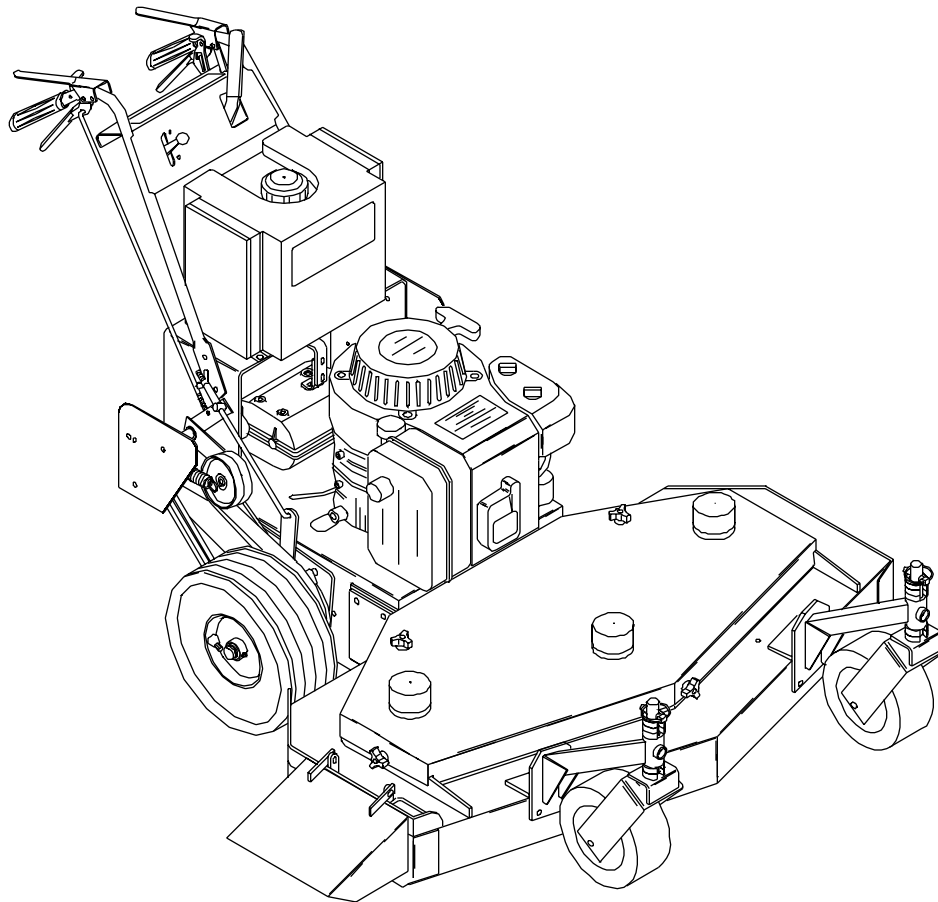

For Husqvarna Parts Call 606-678-9623 or 606-561-4983

Husqvarna

Parts manual

Models:

968999101 / W3212A

968999107 / W3213A

968999102 / W3612A

968999108 / W3613A

968999103 / W3614A

968999104 / W4814A

968999110 / W4815A

MANUAL NO. 539104773 REV. 04 (9/13/01)

www.mymowerparts.com