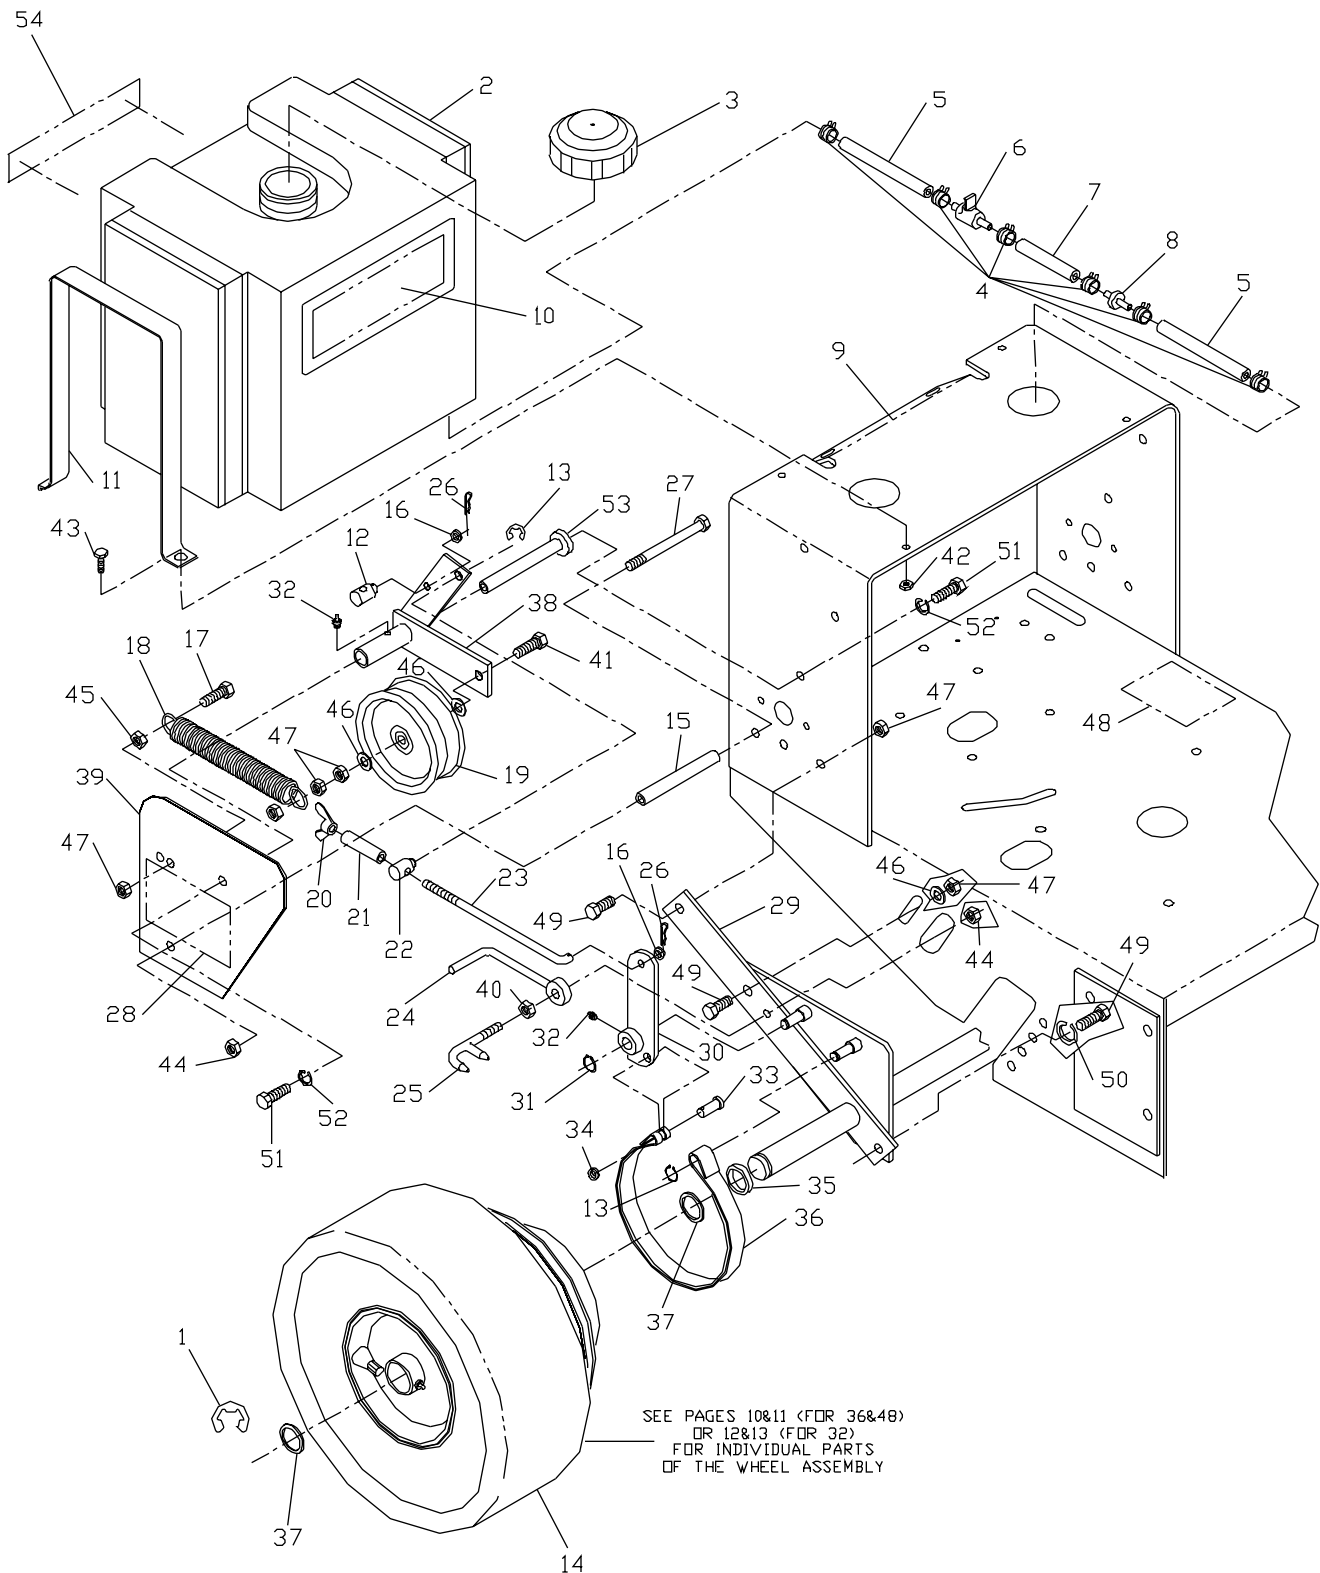

WHEEL DRIVE & AXLE ASSEMBLY 32". 36". & 48" MODELS

WHEEL DRIVE & AXLE ASSEMBLY

32", 36", & 48" MODELS

ITEM	PART NO.	QTY	DESCRIPTION	ITEM	PART NO.	QTY.	DESCRIPTION
1	539912730	2	1" E-RING	26	539976988	4	#2 HAIRPIN
2	539100135	1	FUEL TANK	27	539990145	2	HCS 5/16C X 5
3	539914363	1	GAS CAP	28	539104789	2	DECAL, SMALL CROWN
4	539912222	6	HOSE CLAMP (Kawasaki)	29	539101931	1	AXLE WLDMT(36&48)
		4	HOSE CLAMP (Kohler)		539102152	1	AXLE WLDMT(32)
5	539932956	2	10" GAS LINE (Kawasaki)	30	539101934	1	RT. BRAKE ARM
		1	10" GAS LINE (Kohler)		539102135	1	LT. BRAKE ARM
6	539916325	1	FUEL VALVE	31	539101949	2	1/2" E-RING
7	539977351	1	3 1/2" GAS LINE (Kaw. only)	32	539976998	4	ZERK 1/4-28 STRHT
	539104993	1	14" GAS LINE (Kohler)	33	539102049	2	CLEVIS PIN
8	539914359	1	FUEL FILTER (Kaw. only)	34	539913847	2	BOLT RETAINER 3/8
9	539104724	1	REAR DECK W/DECALS	35	539921960	2	SPACER
10	539104795	1	DECAL, W3212	36	539101945	2	BRAKE BAND
	539104828	1	DECAL, W3213	37	539916561	4	MACH. BUSHING
	539104796	1	DECAL, W3612	38	539102169	1	IDLER PLATE, LT
	539104829	1	DECAL, W3613		539102168	1	IDLER PLATE, RT
	539104797	1	DECAL, W3614	39	539101969	2	FENDER
	539104794	1	DECAL, W4814	40	539990585	2	HFLN 5/16C
	539104831	1	DECAL, W4815	41	539101350	2	3/8C X 3 TAPBOLT
11	539100012	2	TANK STRAPS	42	539990761	4	HLN 1/4C
12	539976434	2	SWIVEL(SHORT)	43	539977761	4	HCS 1/4C X 1
13	539990870	4	3/8" E-RING	44	539990184	4	HLN 5/16C
14	539104757	2	WHEEL ASM.(36&48)	45	539990613	2	HFLN 3/8C
			(WITH BRAKE DRUM & PULLEYS)	46	539990517	8	FW 3/8 STD
	539104715	2	WHEEL ASM.(32)	47	539990546	12	HLN 3/8C CENTER P.
			(WITH BRAKE DRUM & PULLEYS)	48	539101881	1	DECAL, PROP. 65
15	539101992	2	LONG SPACER	49	539990563	6	HCS 3/8C X 1
16	539990692	4	5/16 FW STD	50	539990118	2	SLW 3/8 STD
17	539976941	2	HCS 3/8C X 1 1/4	51	539990209	4	HCS 5/16C X 1
18	539101977	2	SPRING	52	539990187	4	SLW 5/16 STD
19	539101955	2	IDLER PULLEY	53	539102188	2	SHOULDER PIVOTTUBE
20	539100276	2	5/16C NYLOC WINGNUT	54	539104787	1	DECAL, HUSQVARNA
21	539100097	2	SPACER				
22	539101940	2	SWIVEL				
23	539101939	2	BRAKE ROD				
24	539101973	2	BELT GUIDE				
25	539102035	2	SCRAPER(36 & 48)				
	539102155	2	SCRAPER(32)