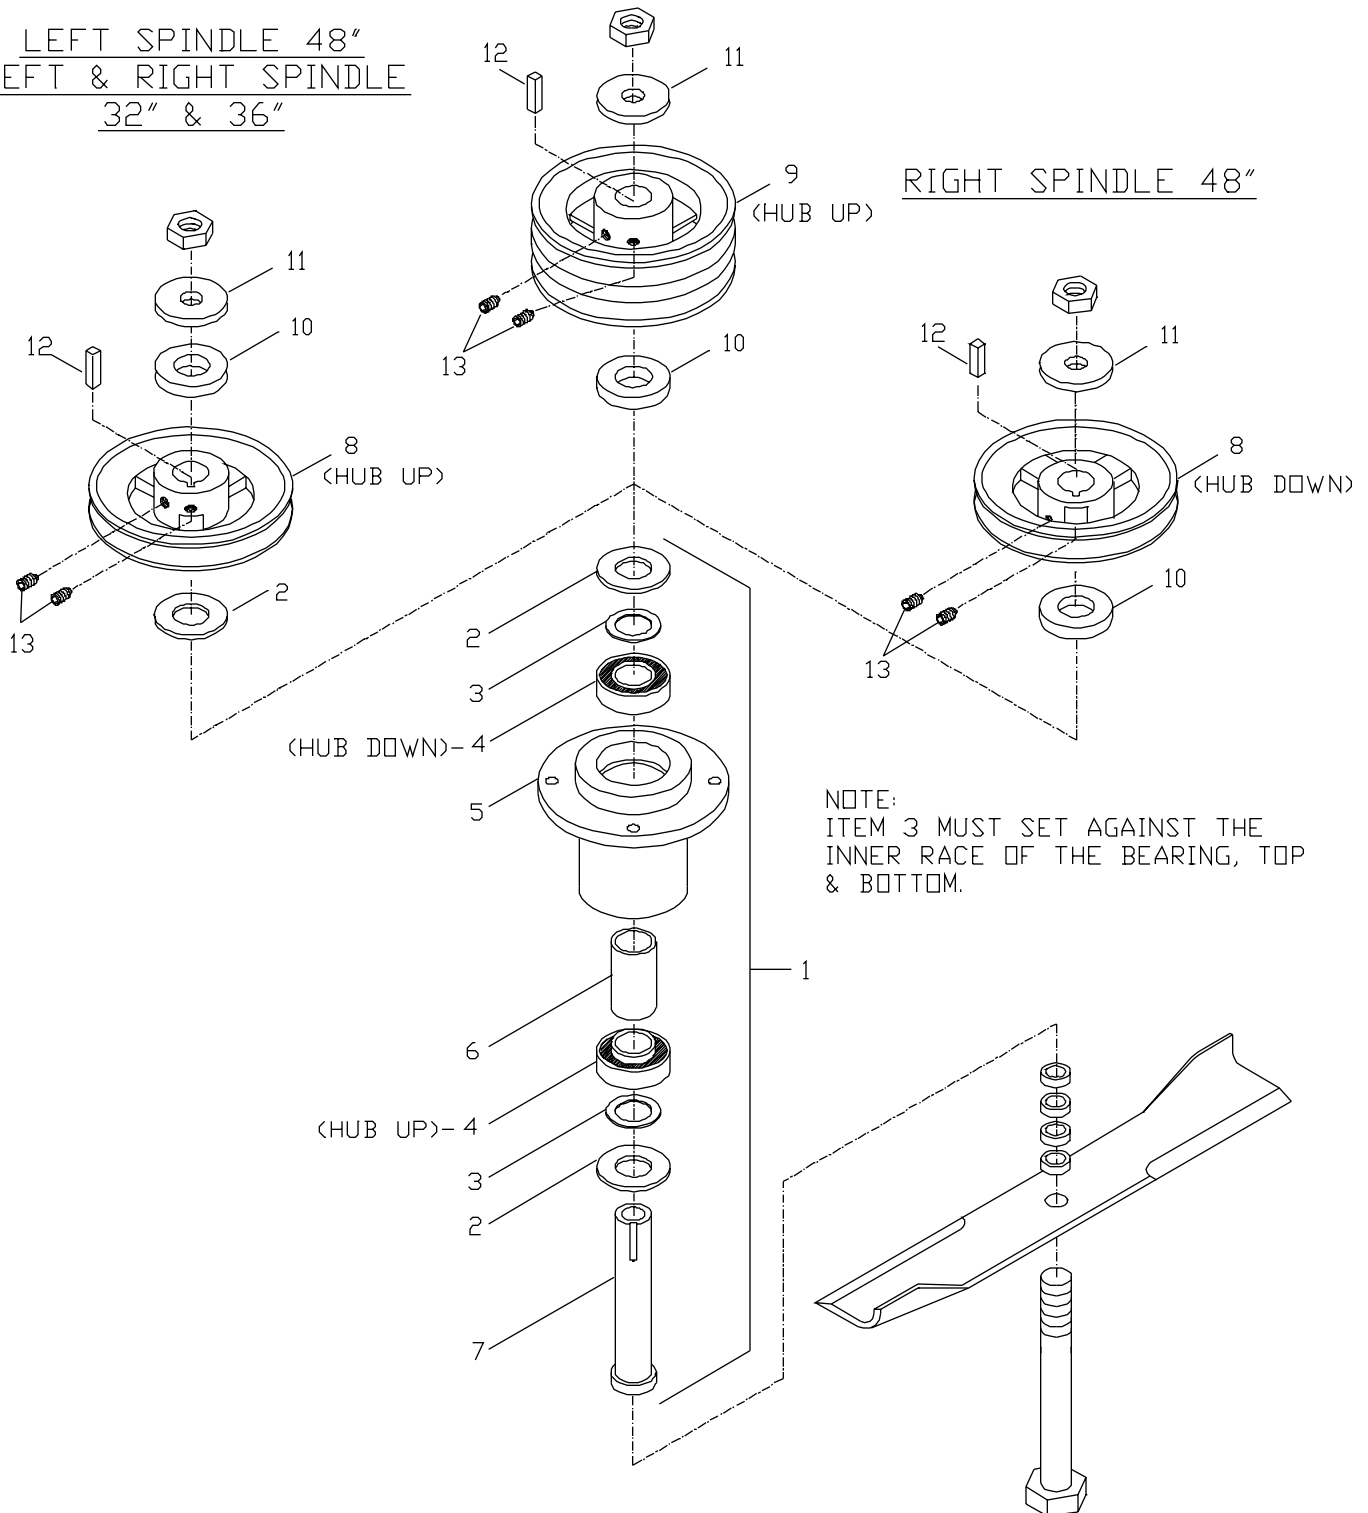

CUTTER HOUSING ASSEMBLY

CENTER SPINDLE 48"

LEFT SPINDLE 48"
LEFT & RIGHT SPINDLE
32" & 36"

RIGHT SPINDLE 48"

CUTTER HOUSING ASSEMBLY

ITEM	PART NO.	QTY.	DESCRIPTION
1	539102440	1	CUTTER HOUSING ASM. (INCLUDES ITEMS 2 THRU 7)
2	539102675	3	MACH. BUSING 10GA.
3	539102244	2	MACH. BUSING 18GA.
4	539102677	2	BEARING
5	539102673	1	HOUSING
6	539102676	1	SPACER
7	539102674	1	SPINDLE
8	539976398	1	PULLEY
9	539101819	1	DOUBLE PULLEY
10	539102245	1	3/8" SPACER
11	539102243	1	1/4" SPACER
12	539101995	1	KEY 1/4 SQ. X 1 1/8"
13	539976956	2	5/16 NYLOC SETSCREW

SEE PAGES 12 THRU 15 FOR CORRECT BLADE BOLT, NUT,
BLADE SPACERS, AND BLADE FOR YOUR MODEL.

NOTE:

THIS HOUSING ASSEMBLY (ITEM 1) IS USED IN CONJUNCTION WITH DIFFERENT PULLEYS AND SPACERS. IT IS CRITICAL THAT YOU USE THE RIGHT SPACERS IN THE RIGHT LOCATION FOR THE DIFFERENT SPINDLE COMBINATIONS. (ALSO REFER TO THE KUTTER OPERATOR'S MANUAL)

NOTE:

THIS HOUSING ASSEMBLY (ITEM 1) WILL NOT WORK IF THESE ITEMS ARE NOT IN THEIR PROPER LOCATION OR ORIENTATION.