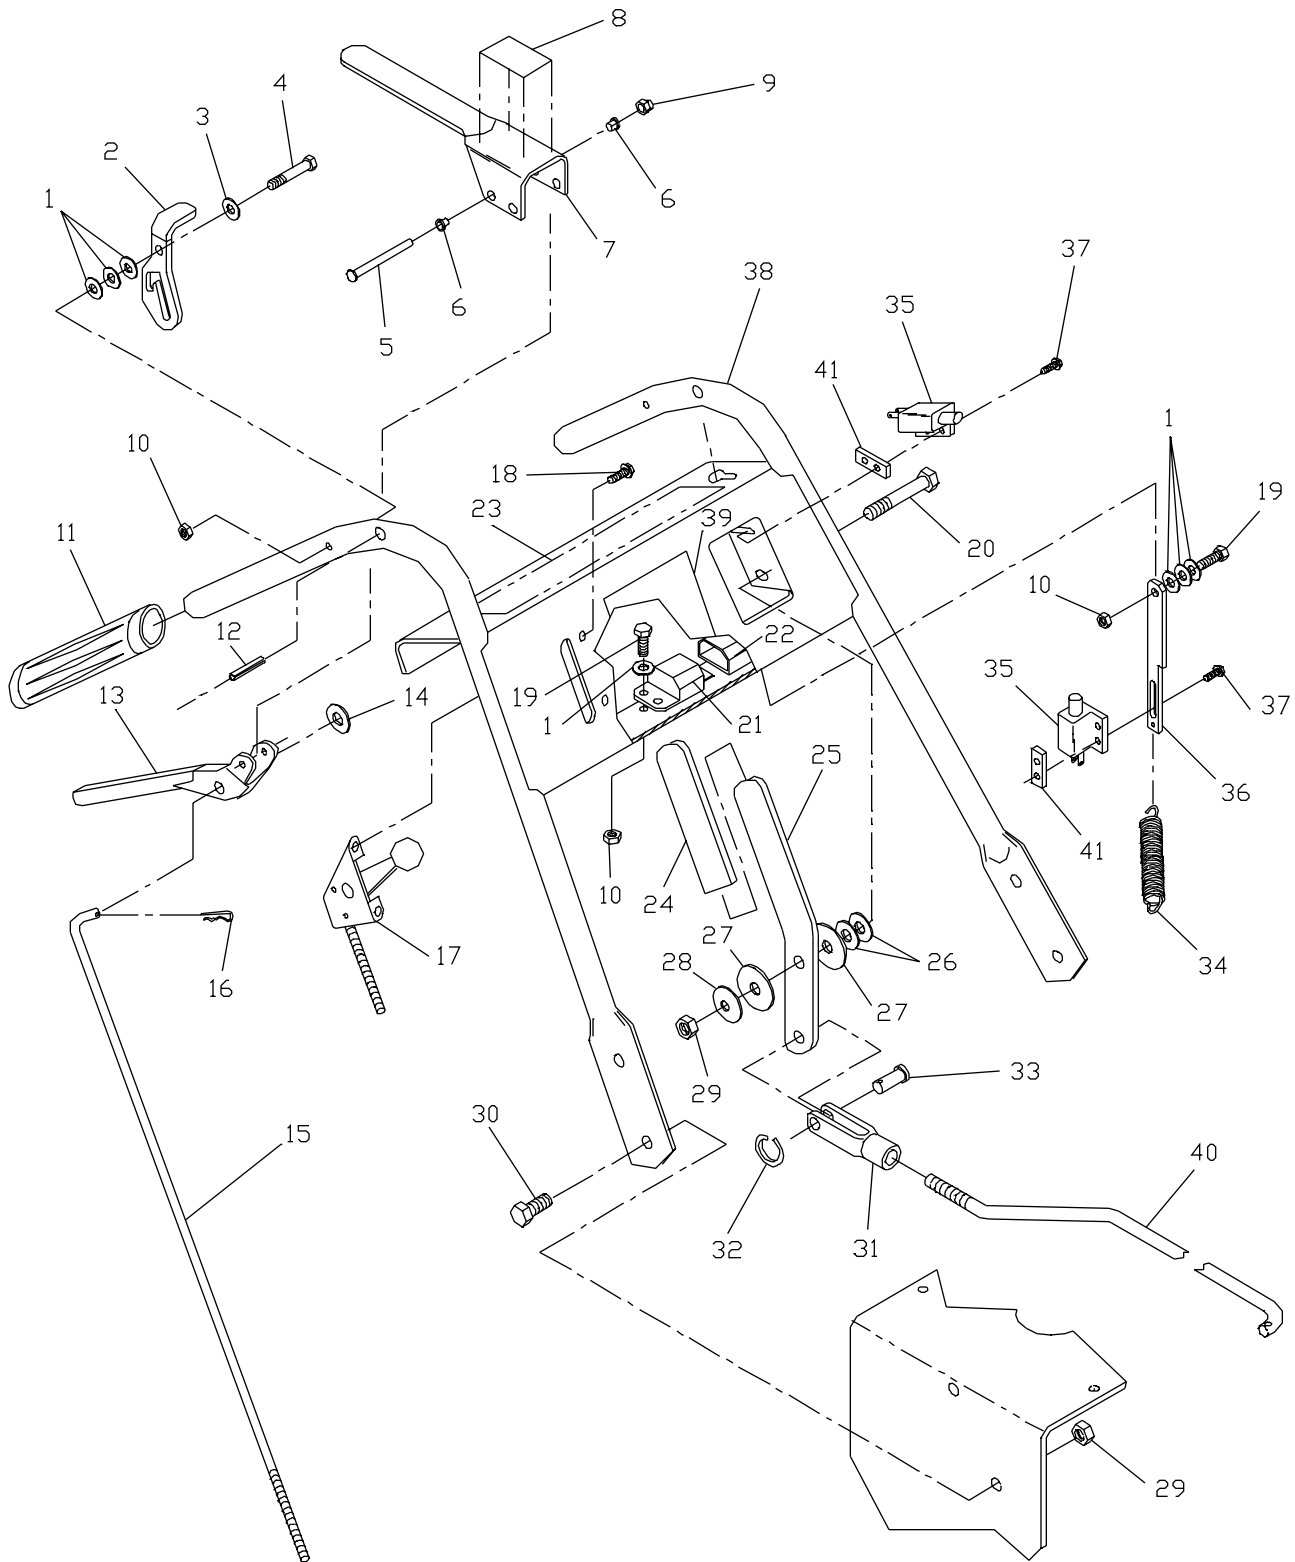

CUTTER HOUSING ASSEMBLY

CENTER SPINDLE 48"

LEFT SPINDLE 48"
LEFT & RIGHT SPINDLE
32" & 36"

RIGHT SPINDLE 48"

CUTTER HOUSING ASSEMBLY

ITEM	PART NO.	QTY.	DESCRIPTION
1	539102440	1	CUTTER HOUSING ASM. (INCLUDES ITEMS 2 THRU 7)
2	539102675	3	MACH. BUSING 10GA.
3	539102244	2	MACH. BUSING 18GA.
4	539102677	2	BEARING
5	539102673	1	HOUSING
6	539102676	1	SPACER
7	539102674	1	SPINDLE
8	539976398	1	PULLEY
9	539101819	1	DOUBLE PULLEY
10	539102245	1	3/8" SPACER
11	539102243	1	1/4" SPACER
12	539101995	1	KEY 1/4 SQ. X 1 1/8"
13	539976956	2	5/16 NYLOC SETSCREW

NOTE:

THIS HOUSING ASSEMBLY (ITEM 1) WILL NOT WORK IF THESE ITEMS ARE NOT IN THEIR PROPER LOCATION OR ORIENTATION.

UPPER HANDLE

UPPER HANDLE

ITEM	PART NO.	QTY.	DESCRIPTION
1	539990055	13	1/4SAE FLAT WASHER
2	539976387	1	LATCH, LT.THUMBW/GRIP
	539976388	1	LATCH, RT.THUMBW/GRIP(NOT SHOWN)
3	539976983	2	WASHER, WAVE SPRING
4	539991003	2	HCS 1/4C X 1 3/4
5	539977884	2	PIN, CLEVIS
6	539977886	4	BUSHING
7	539977857	2	LEVER, O.P. W/GRIP
8	539100285	2	DECAL, THUMB LATCH
9	539914734	2	PUSHNUT
10	539990761	5	1/4C PREV. TORQUE NUT
11	539976488	2	GRIP HANDLE
12	539923313	2	ROLL PIN 5/16 X 1 1/8
13	539101791	2	LEVER, MOLDED DRIVE
14	539990692	2	5/16 FLAT WASHER
15	539101986	2	TRACTION ROD
16	539976988	2	COTTER, HAIRPIN#2
17	539101963	1	THROTTLE CONTROL W/BALL
18	539990302	2	HWST 1/4C X 3/8
19	539990580	3	HCS 1/4C X 3/4
20	539990655	1	HCS 3/8C X 1 1/2
21	539101781	1	MODULE
22	539101984	1	HANDLE HARNESS
23	539101935	1	DECAL, OPERATION
24	539976526	1	GRIP
25	539100082	1	LEVER
26	539990517	2	3/8 FLAT WASHER
27	539101219	2	FIBER WASHER
28	539912063	1	CONE WASHER
29	539990546	5	3/8C TORQUE NUT
30	539990563	4	HCS 3/8C X 1
31	539977465	1	YOKE
32	539916459	1	RETAINER, RING
33	539977703	1	CLEVIS PIN
34	539977250	2	SPRING
35	539919098	3	SWITCH
36	539101801	2	O.P. LINKAGE
37	539976952	6	SCREW 10-24 X 5/8
38	539102062	1	UPPER HANDLE W/DECALS
39	539101891	1	DECAL, OPERATION
40	539101972	1	BLADE ROD
41	539102678	3	TAPPED PLATE