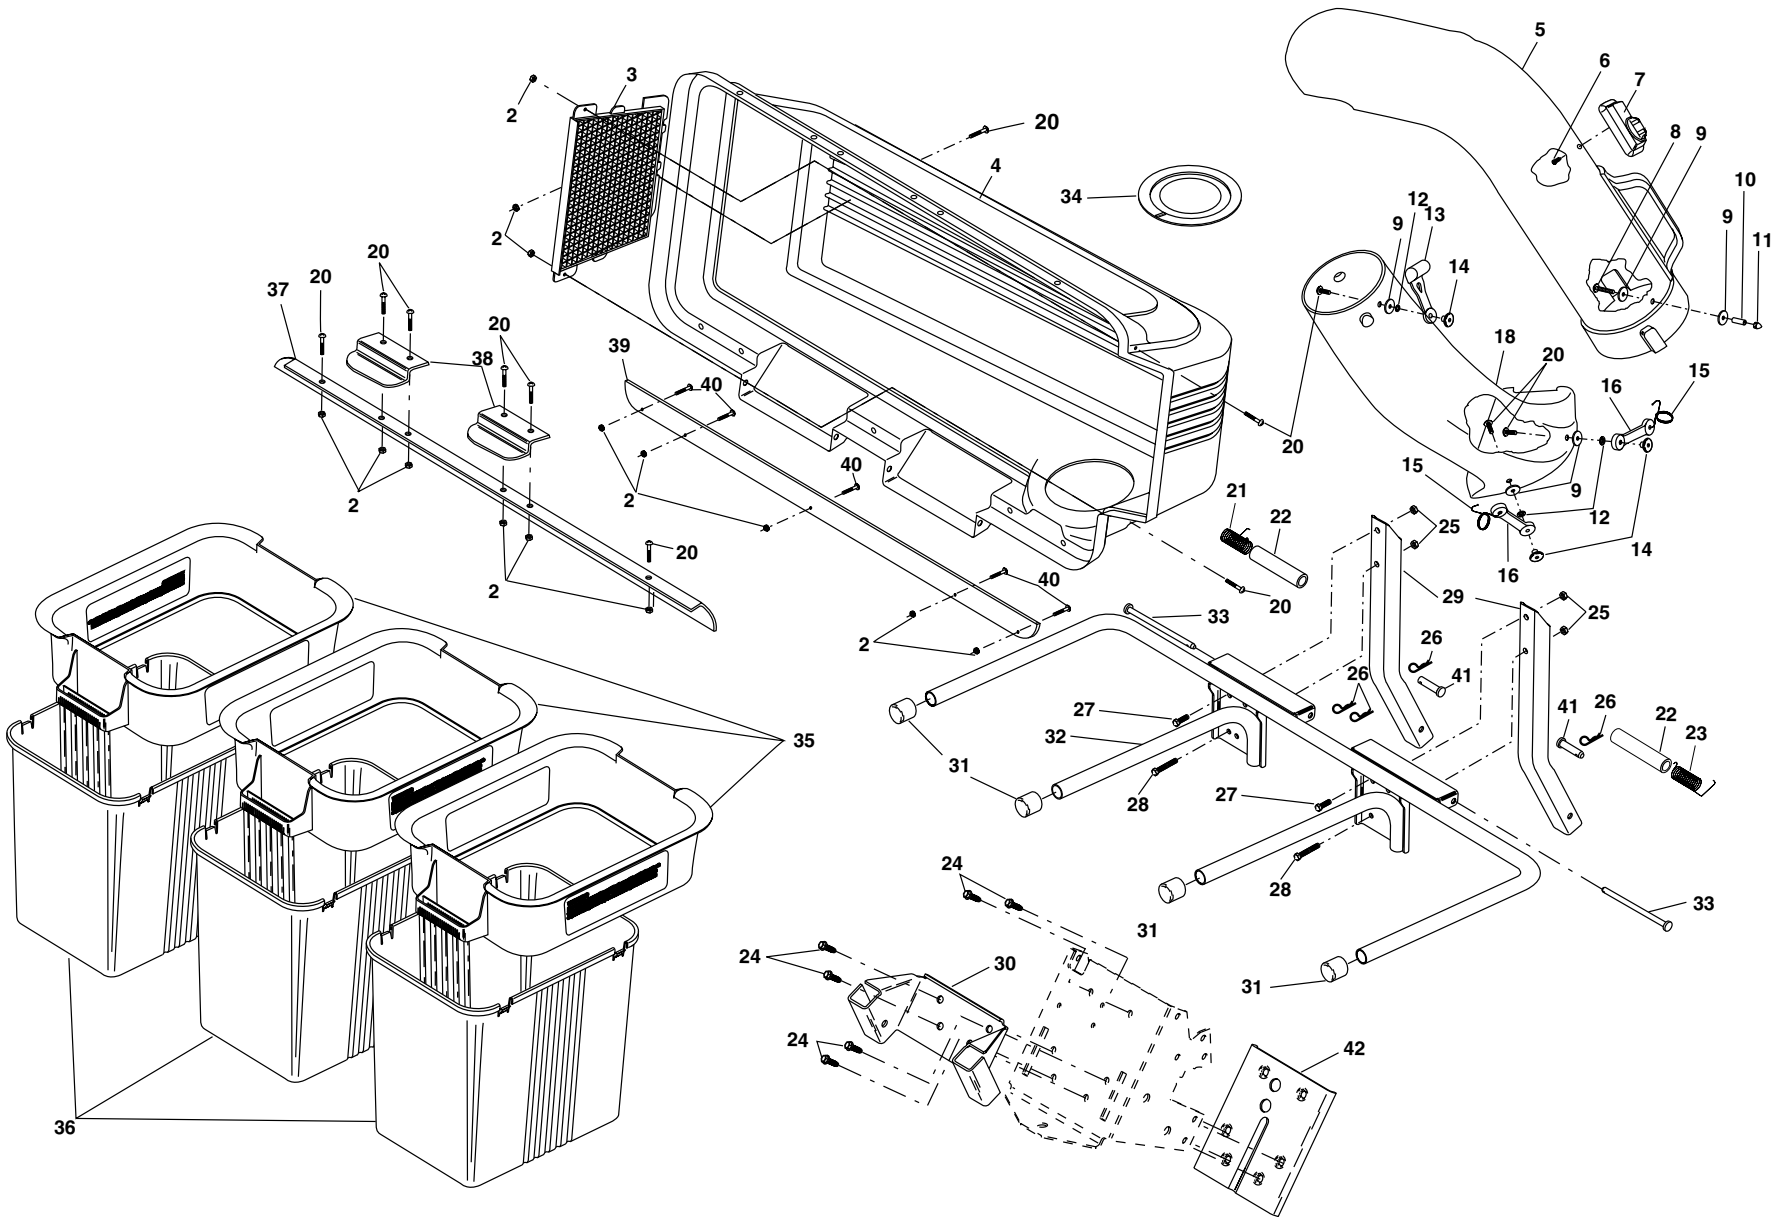

# REPAIR PARTS/PIÈCES DE RECHANGE

GRASS CATCHER - MODEL NUMBER CG46A / RAMASSE-HERBE - NUMÉRO DE MODÈLE CG46A  
 PRODUCT NUMBER 954 04 06-07 / NUMÉRO DE PRODUIT 954 04 06-07

KEY NO.	PART NO.	DESCRIPTION	KEY NO.	PART NO.	DESCRIPTION	KEY NO.	PART NO.	DESCRIPTION
2	532069180	Nut, Crownlock #10-24	25	532063124	Locknut 5/16 x 18	25	532063124	Écrou frein 5/16 x 18
3	532127533	Screen, Cover	26	532124670	Spring, Retainer	26	532124670	Ressort de retenue
4	532134678	Cover	27	874760512	Bolt, Hex 5/16-18 x 3/4	27	874760512	Boulon H 5/16-18 x 3/4
5	532126840	Chute, Upper	28	874760536	Bolt, Hex 5/16-18 x 2-1/4	28	874760536	Boulon H 5/16-18 x 2-1/4
6	818021008	Screw, Special #10-14x1/2	29	532144840	Bagger, Support Post	29	532144840	Support du ramasse-herbe
7	532140572	Dump Bagger Indicator	30	532144839	Bracket, Mounting	30	532144839	Support de montage
			31	532134496	Plug, Tubing End	31	532134496	Capuchon d'extrémité de tuyau
8	532087175	Screw, #10-24 x 1-1/8				32	532134639	Bagger, Frame
9	819061216	Washer 3/16x3/4x16 Ga.				33	532128600	Pin, Hinge
10	532007206	Spacer, Split				34	532127534	Gasket, Cover
11	532060867	Nut, Acorn #10-24				35	532129585	Container, Top
12	810071000	Washer, Lock				36	532129586	Container, Bottom
13	532109808	Latch, Chute				37	532134637	Seal, Cover
14	532125004	Nut, Weld				38	532130895	Latch Handle, Cover
15	532130760	Latch, Hook				39	532155857	Strip, Reinforcement
16	532130759	Rubber, Latch				40	871141008	Screw #10-24 x 1/2
18	532145578	Chute, Lower				41	532145326	Pin, Clevis
20	871161010	Screw #10-24 x 5/8				42	532145892	Plate, Reinforcement
21	532132796	Spring, Cover L.H. (black)				—	532104419	Bag, 3.0 mil. 30 Gallon
22	532140809	Spacer, Cover						Trash (not included with bagger)
23	532132983	Spring, Cover R.H. (gray)						Sac-poubelle; 3,0 mil. 30 gallon (N'y pas compris avec le ramasse-herbe)
24	874780712	Bolt, 7/16-14 x 3/4				—	532151673	Owner's Manual
								Manuel de propriétaire