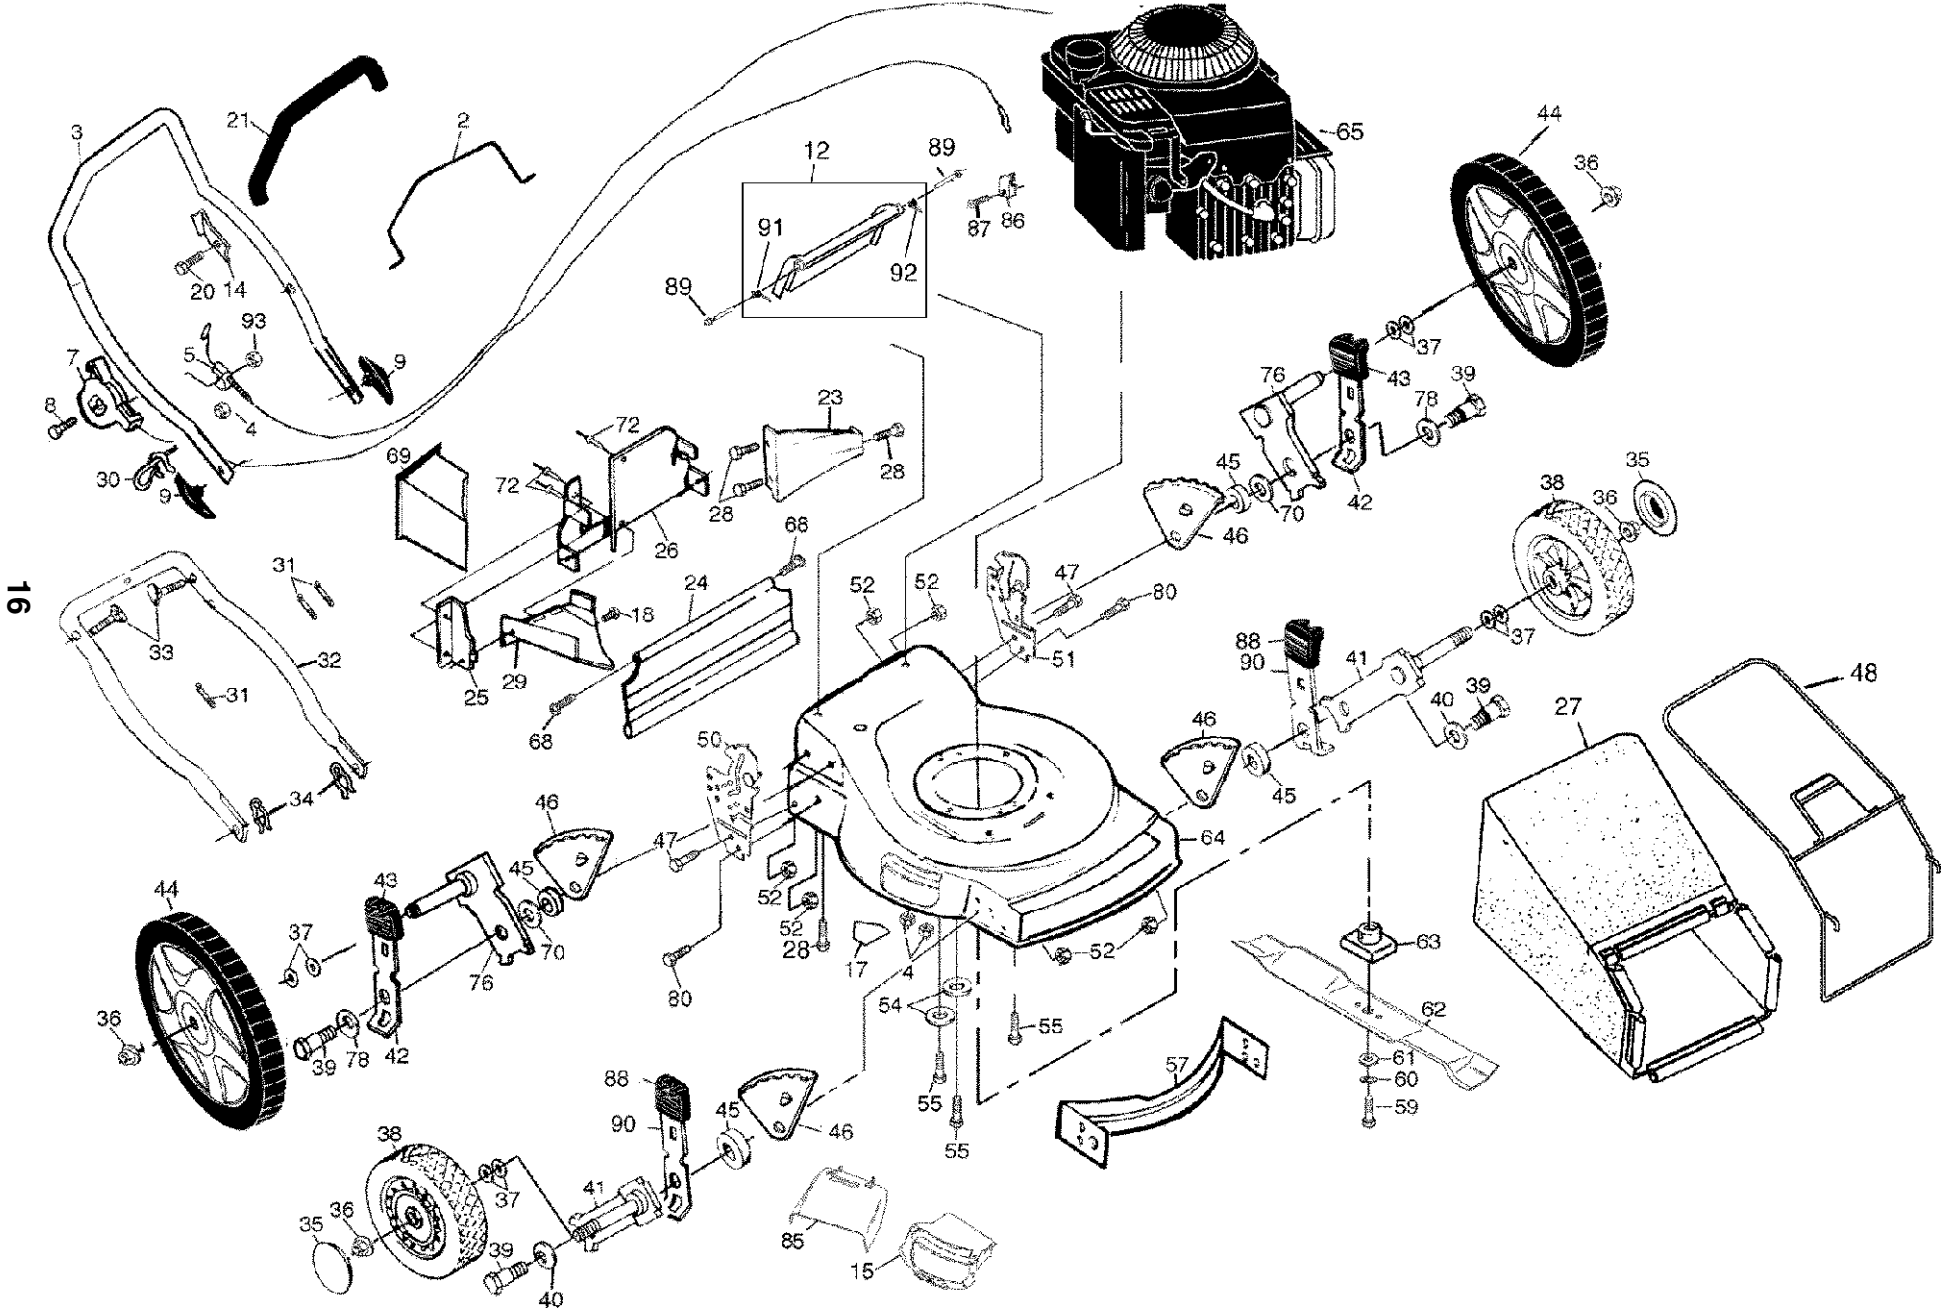

REPAIR PARTS

ROTARY LAWN MOWER - - MODEL NUMBER 6022CH (6022CHB)

www.mymowerparts.com

For Husqvarna Parts Call 606-678-9623 or 606-561-4983

REPAIR PARTS

ROTARY LAWN MOWER - - MODEL NUMBER 6022CH (6022CHB)

KEY NO.	PART NO.	DESCRIPTION
2	532 17 65-73	Control Bar
3	532 16 71-63	Upper Handle
4	532 06 36-01	Locknut
5	532 13 08-61	Engine Zone Control Cable
7	532 70 06-37	Throttle Control
8	532 14 49-29	Hex Washer Head Screw 1/4-20 x 2-1/8
9	532 13 63-76	Handle Knob
12	532 17 09-47	Rear Door Kit (Includes Springs)
14	532 12 51-62	Upstop Bracket
15	532 15 07-56	Combi-Cut Mulcher
17	532 10 73-39	Danger Decal
18	532 15 00-50	Screw
20	532 75 00-97	Hex Washer Head Screw #10-24
21	532 16 42-65	Handle Grip
23	532 12 53-48	Rear Baffle
24	532 14 05-40	Rear Skirt
25	532 13 88-60	Side Baffle
26	532 16 68-00	Back Plate
27	532 17 65-75	Grass Bag
28	532 05 45-83	Screw Hex Head 1/4-20 x 1/2
29	532 18 08-57	Discharge Baffle
30	532 17 95-85	Rope Guide
31	532 06 64-26	Wire Ties
32	532 15 36-05	Lower Handle
33	532 13 19-59	Handle Bolt
34	532 05 17-93	Hairpin Cotter
35	532 07 74-00	Hubcap
36	532 08 39-23	Flanged Locknut
37	532 05 71-43	Wave Washer
38	532 75 05-50	Wheel & Tire Assembly (Front)
39	532 14 27-48	Shoulder Bolt
40	532 06 23-35	Belleville Washer
41	532 14 98-57	Axle Arm
42	532 17 71-32	Selector Spring
43	532 17 54-77	Selector Knob
44	532 75 20-63	Wheel & Tire Assembly (Rear)
45	532 14 66-30	Spacer

KEY NO.	PART NO.	DESCRIPTION
46	532 15 50-47	Wheel Adjusting Bracket R.R.
47	532 15 00-78	Self-tapping Screw 5/16-18 x 3/4
48	532 16 99-31	Catcher Frame
50	532 17 71-30	Handle Bracket (Right)
51	532 17 71-31	Handle Bracket (Left)
52	532 75 15-92	Locknut 3/8-16
54	532 12 50-78	Washer
55	532 15 04-06	Hex Head Thread Rolling Screw 3/8-16 x 1
57	532 17 05-57	Front Baffle
59	532 85 10-84	Hex Head Machine Screw 3/8-24 x 1-3/8 Gr. 8
60	532 85 02-63	Helical Lock Washer
61	532 85 10-74	Hardened Washer
62	532 14 11-14	Blade 22"
63	532 85 15-14	Blade Adapter
64	532 17 65-76	Lawn Mower Housing Kit (Includes Key No. 17)
65	- - -	Engine - Briggs and Stratton Model No. 12H802 (Order parts from engine manufacturer)
68	532 08 86-52	Hinge Screw
69	532 16 66-49	Mulcher Plug
70	532 08 83-48	Flat Washer
72	532 12 84-15	Pop Rivet
76	532 16 22-33	Axle Arm Assembly
78	532 06 16-51	Spacer
80	874 76 06-12	Screw
85	532 15 06-53	Clip on Guard
86	532 11 11-90	Cable Clamp
87	532 08 38-16	Screw
88	532 08 78-77	Selector Knob
89	532 16 59-12	Door Bolt
90	532 14 17-30	Selector Spring
91	532 17 09-39	Door Spring RH
92	532 17 09-38	Door Spring LH
93	532 13 20-04	Nut, Hex
--	532 16 23-00	Warning Decal
--	532 18 03-09	Owner's Manual (English/French)

NOTE: All component dimensions given in U.S. inches.
1 inch = 25.4 mm