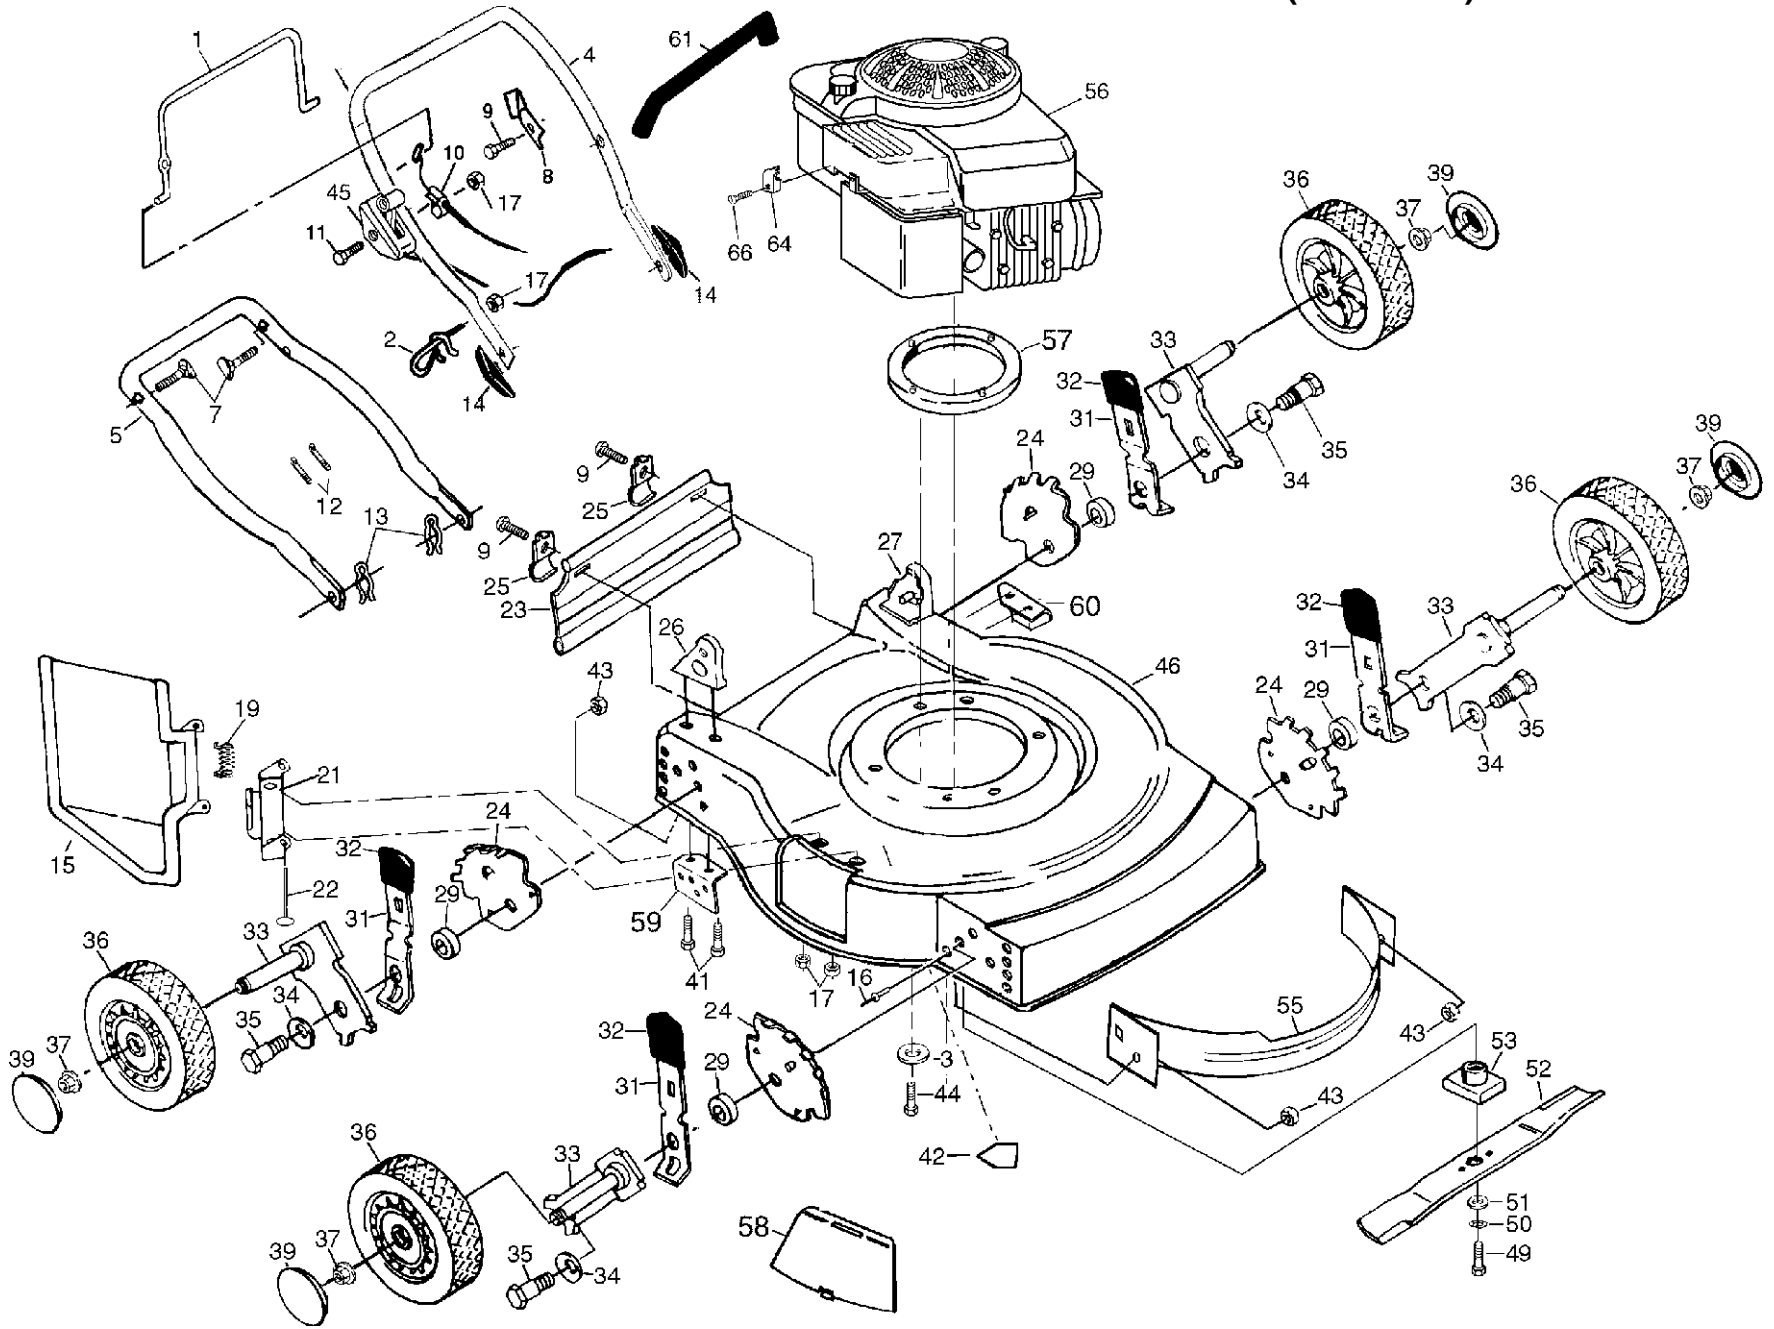

REPAIR PARTS

ROTARY LAWN MOWER - - MODEL NUMBER 6020MD (6020MDB)

REPAIR PARTS

ROTARY LAWN MOWER - - MODEL NUMBER 6020MD (6020MDB)

KEY NO.	PART NO.	DESCRIPTION
1	532 18 02-96	Control Bar
2	532 17 95-85	Rope Guide
3	532 05 39-98	Engine Washer
4	532 16 71-20	Upper Handle
5	532 15 50-44	Lower Handle
7	532 13 19-59	Handle Bolt
8	532 12 51-62	Up-Stop Bracket
9	532 75 00-97	Hex Washer Head Screw #10-24 x 1/2
10	532 13 08-61	Engine Zone Control Cable
11	532 14 49-29	Screw Hex Hd 1/4 x 2- 1/8
12	532 06 64-26	Wire Tie
13	532 05 17-93	Hairpin Cotter
14	532 12 86-38	Handle Knob
15	832 85 07-78	Discharge Guard
16	532 12 84-15	Pop Rivet
17	532 06 36-01	Locknut 1/4-20
19	532 08 75-89	Torsion Spring
21	532 08 75-93	Bracket Assembly
22	532 14 72-86	Hinge Rod
23	532 14 05-43	Rear Deflector
24	532 13 99-01	Wheel Adjusting Bracket
25	532 12 52-07	Deflector Bracket
26	532 17 09-75	Handle Bracket Assembly(Right)
27	532 17 09-77	Handle Bracket Assembly(Left)
29	532 14 66-30	Spacer
31	532 14 17-30	Selector Spring
32	532 08 78-77	Selector Knob
33	532 14 98-57	Axle Arm Assembly
34	532 06 23-35	Belleville Washer
35	532 14 27-48	Shoulder Bolt

KEY NO.	PART NO.	DESCRIPTION
36	532 14 84-42	Wheel and Tire Assembly
37	532 08 39-23	Nut
39	532 07 74-00	Hubcap
41	532 14 97-41	Thread Cutting Screw 5/16-18 x 3/4
42	532 10 73-39	Danger Decal
43	532 75 15-92	Locknut 3/8-16
44	532 85 09-99	Hex Head Thread Rolling Screw 3/8-169 x 1-1/8
45	532 16 69-71	Throttle Control
46	532 18 02-98	Lawn Mower Housing
49	532 85 10-84	Hex Head Screw 3/8-24 x 1-3/8 (Grd.8)
50	532 85 02-63	Helical Lock Washer 3/8
51	532 85 10-74	Hardened Washer
52	532 14 51-06	Blade 20"
53	532 85 09-77	Blade Adapter
55	532 13 97-90	Front Baffle
56	- - -	Engine, Briggs & Stratton, Model No. 12H802 (Order parts from engine manufacturer)
57	532 70 13-13	Spacer Ring
58	532 12 54-44	Mulcher Plate
59	532 18 03-20	Bracket Support (Right)
60	532 18 03-19	Bracket Support (Left)
61	532 15 58-91	Handle Grip
64	532 11 11-90	Cable Clamp
66	532 08 38-16	Screw #10 x 5/8
--	532 18 02-97	Owner's Manual (English/French)
--	532 12 50-46	Rear Baffle (Not shown)
--	532 16 23-00	Warning Decal

NOTE: All component dimensions given in U.S. inches.
1 inch = 25.4 mm