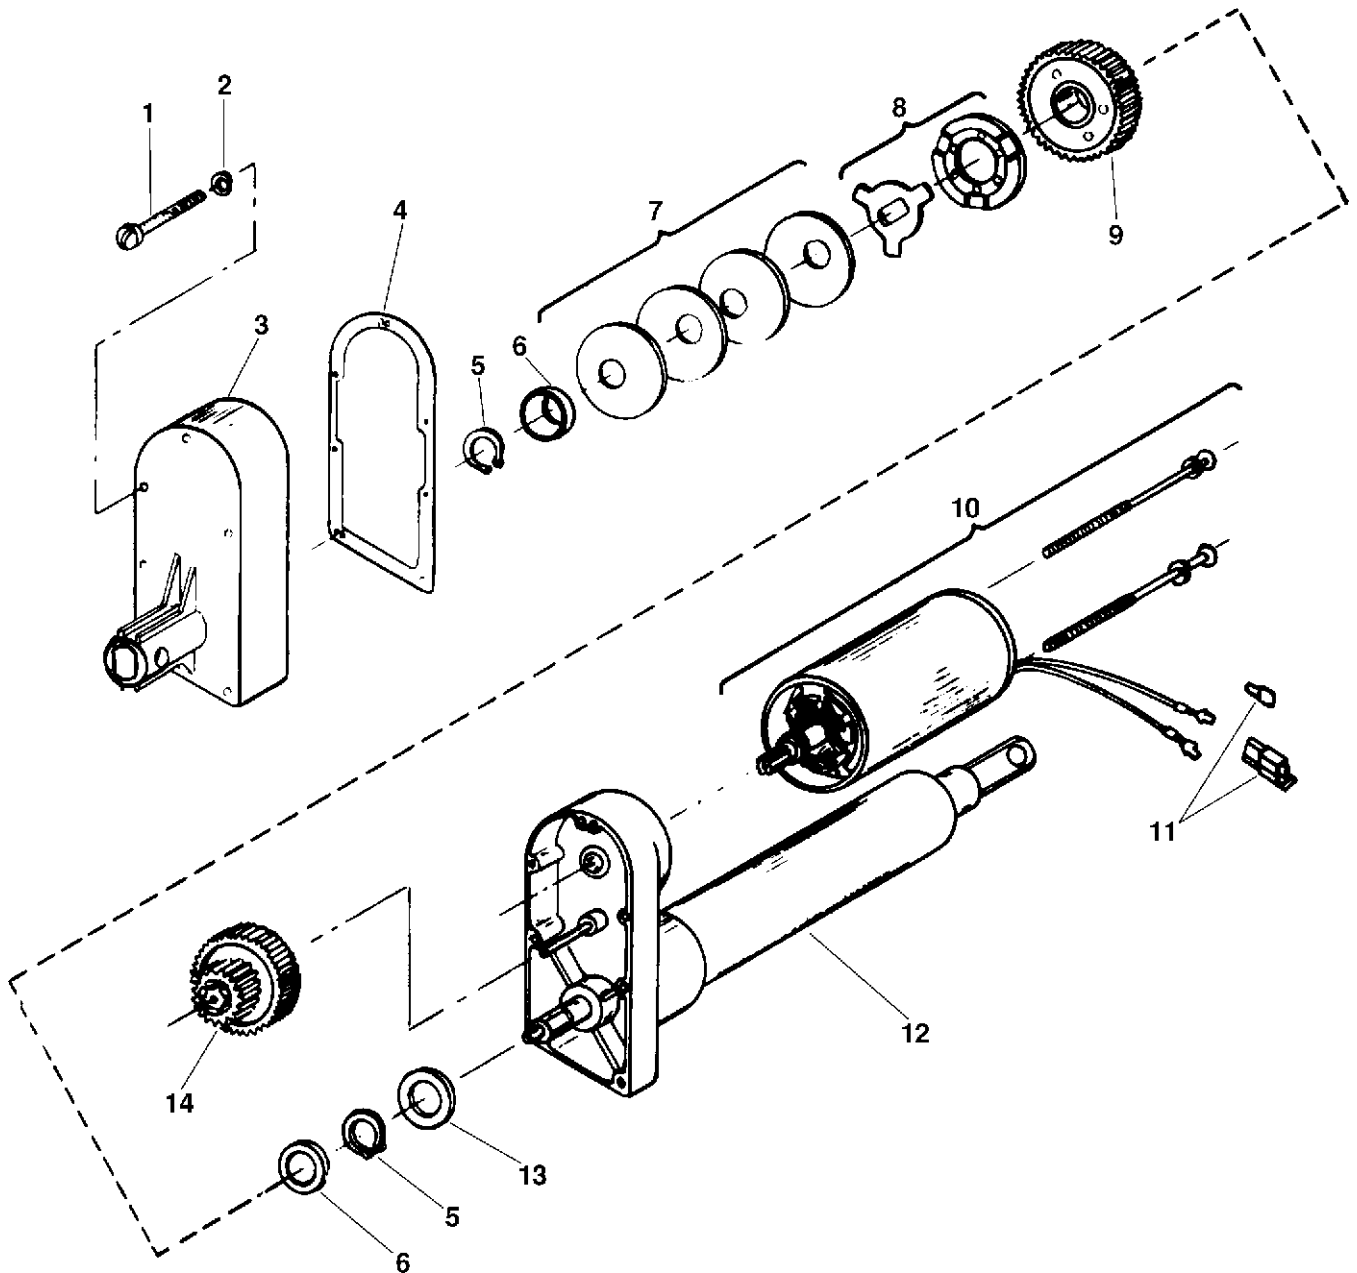

- **Safety**
- **Assembly**
- **Operation**
- **Maintenance**
- **Repair Parts**

REPAIR PARTS

ELECTRIC ACTUATOR KIT- - MODEL NUMBER EAV20A

ACTUATOR BREAKDOWN

KEY NO.	PART NO.	DESCRIPTION
1	1862J	Screw - Sl. Fil. Hd. Mach. No. 10-32 x 1-5/8
2	1863J	Lockwasher - No. 10
3	8331J	Housing Cover
4	1857J	Cover Gasket
5	1865J	Snap Ring
6	1864J	Retaining Ring
7	677A149	Spring Washer (Use 3 or 4 as req'd.)

KEY NO.	PART NO.	DESCRIPTION
8	674A281	Pawl & Ramp Washer
9	1859J	Out put Gear
10	1861J	Motor - 12V
11	673A218	Connector Body Kit
12	—	Not Serviced Separately Order complete actuator Part# 124371X
13	1860J	Thrust Washer
14	1858J	Intermediate Gear

**AUTOMATIC DRIVE
(WITH TOP MOUNTED TRANSAXLE INPUT PULLEY)
PARTS BREAKDOWN**

KEY NO.	PART NO.	DESCRIPTION
2	74780652	Bolt, Hex 3/8-16 x 3-1/4 Grade 5
5	74760622	Bolt, Hex 3/8-16 x 1-3/8
10	10040600	Washer, Lock
11	74760620	Bolt, Hex 3/8-16 x 1-1/4
12	5950J	Bushing .384 x 1/2 x 1-1/4
13	74780614	Bolt, Hex 3/8-16 x 7/8
14	4939M	Spring, Retainer
15	139276	Nyliner
16	179199	Arm, Pivot
17	19211621	Washer 21/32 x 1 x 21 Ga.
18	138914	Rod, Pivot Support
19	138948	Pin, Pivot 5/8 x 1-1/2
20	73800600	Locknut 3/8-16
21	19131416	Washer 13/32 x 7/8 x 16 Ga.
22	138912	Bracket, Pivot Rod
23	138905	Link, Lift
24	138947	Pin, Pivot 1/2 x 3/4
25	138909	Spacer
26	127017X	Harness, Lift Kit
27	8984R	Switch, Lift
28	7320R	Nut, Switch
29	7319R	Washer, Lock Int. Tooth
30	19151216	Washer 15/32 x 3/4 x 16 Ga.
31	124371X	Electric, Actuator
32	156816	Hub, Lever Lift (Tapered)
35	179210	Pin, Pivot 2-1/2"
38	9698R	Wire, Ground
43	179201	Bracket, Frame
44	179197	Tube, Pivot
46	17580520	Screw 5/16-18 x 1-1/4
47	19112410	Washer 11/32 x 1-1/2 x 10 Ga.
48	74780514	Bolt, Hex 5/16-18 x 7/8
49	73800500	Locknut 5/16-18