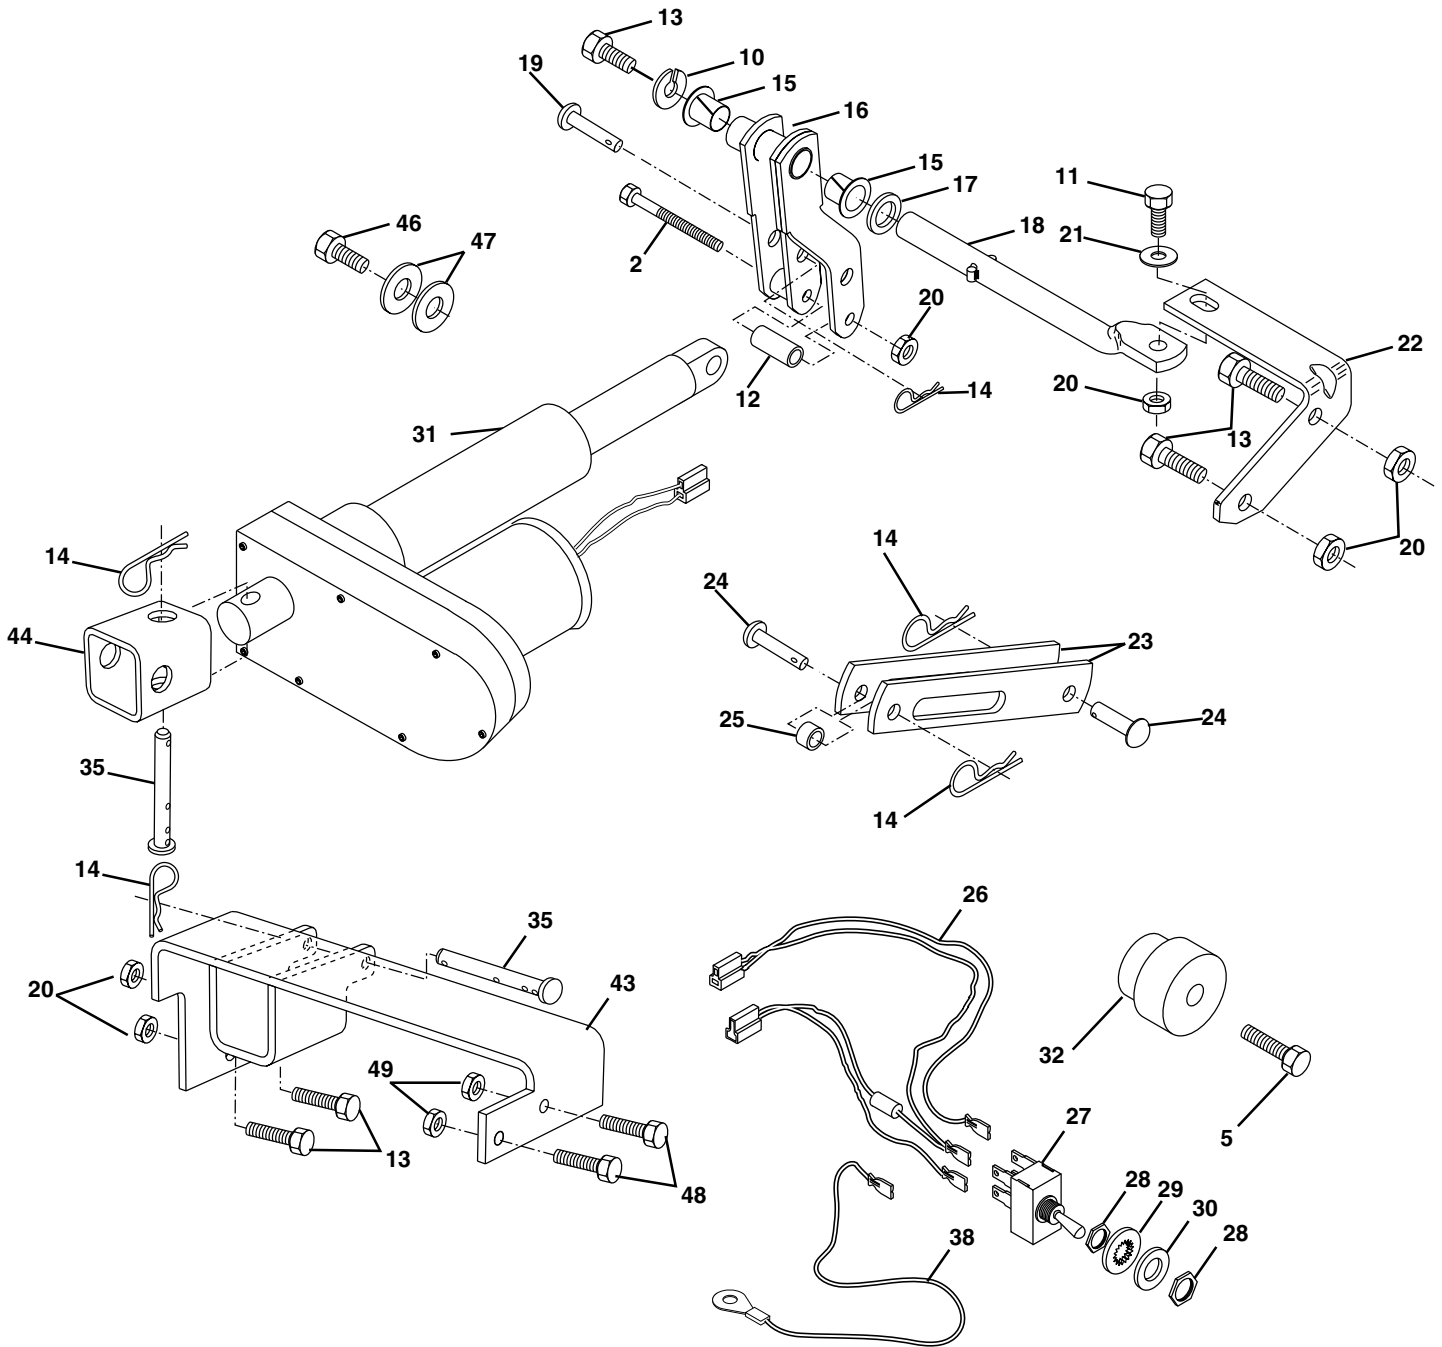

For Husqvarna Parts Call 606-678-9623 or 606-561-4983
ELECTRIC ACTUATOR KIT- - MODEL NUMBER EAV20A

AUTOMATIC DRIVE
(WITH TOP MOUNTED TRANSAXLE INPUT PULLEY)
PARTS BREAKDOWN

For Husqvarna Parts Call 606-678-9623 or 606-561-4983
ELECTRIC ACTUATOR KIT- - MODEL NUMBER EAV20A

**AUTOMATIC DRIVE
(WITH TOP MOUNTED TRANSAXLE INPUT PULLEY)
PARTS BREAKDOWN**

KEY NO.	PART NO.	DESCRIPTION
2	74780652	Bolt, Hex 3/8-16 x 3-1/4 Grade 5
5	74760622	Bolt, Hex 3/8-16 x 1-3/8
10	10040600	Washer, Lock
11	74760620	Bolt, Hex 3/8-16 x 1-1/4
12	5950J	Bushing .384 x 1/2 x 1-1/4
13	74780614	Bolt, Hex 3/8-16 x 7/8
14	4939M	Spring, Retainer
15	139276	Nyliner
16	179199	Arm, Pivot
17	19211621	Washer 21/32 x 1 x 21 Ga.
18	138914	Rod, Pivot Support
19	138948	Pin, Pivot 5/8 x 1-1/2
20	73800600	Locknut 3/8-16
21	19131416	Washer 13/32 x 7/8 x 16 Ga.
22	138912	Bracket, Pivot Rod
23	138905	Link, Lift
24	138947	Pin, Pivot 1/2 x 3/4
25	138909	Spacer
26	127017X	Harness, Lift Kit
27	8984R	Switch, Lift
28	7320R	Nut, Switch
29	7319R	Washer, Lock Int. Tooth
30	19151216	Washer 15/32 x 3/4 x 16 Ga.
31	124371X	Electric, Actuator
32	156816	Hub, Lever Lift (Tapered)
35	179210	Pin, Pivot 2-1/2"
38	9698R	Wire, Ground
43	179201	Bracket, Frame
44	179197	Tube, Pivot
46	17580520	Screw 5/16-18 x 1-1/4
47	19112410	Washer 11/32 x 1-1/2 x 10 Ga.
48	74780514	Bolt, Hex 5/16-18 x 7/8
49	73800500	Locknut 5/16-18