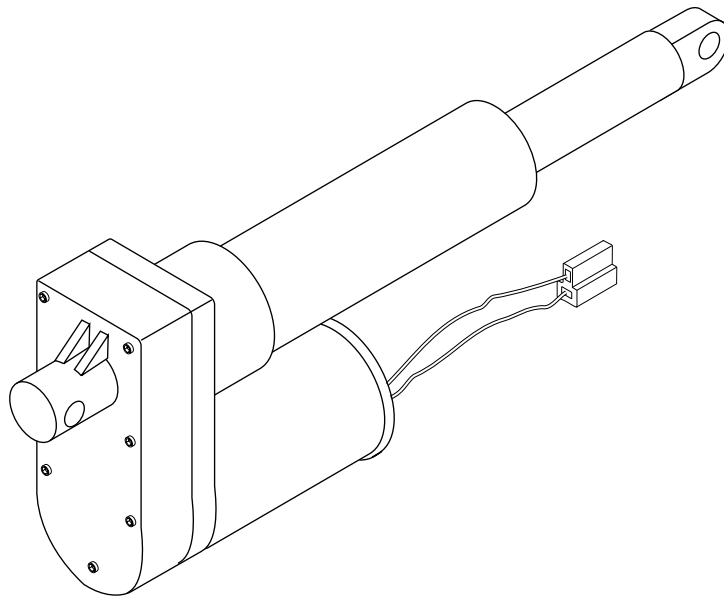

For Husqvarna Parts Call 606-678-9623 or 606-561-4983
Owner's Manual

ELECTRIC LIFT ACTUATOR KIT

For AUTOMATIC DRIVE GARDEN TRACTORS WITH SIDE MOUNTED TRANSAXLE INPUT PULLEY

Model No.
EAV20A

CAUTION:

Read and follow all Safety Rules and Instructions before operating this equipment.

- **Safety**
- **Assembly**
- **Operation**
- **Maintenance**
- **Repair Parts**

REPAIR PARTS

ELECTRIC ACTUATOR KIT- - MODEL NUMBER EAV20A

ACTUATOR BREAKDOWN

KEY NO.	PART NO.	DESCRIPTION	KEY NO.	PART NO.	DESCRIPTION
1	1862J	Screw - Sl. Fil. Hd. Mach. No. 10-32 x 1-5/8	8	674A281	Pawl & Ramp Washer
2	1863J	Lockwasher - No. 10	9	1859J	Out put Gear
3	8331J	Housing Cover	10	1861J	Motor - 12V
4	1857J	Cover Gasket	11	673A218	Connector Body Kit
5	1865J	Snap Ring	12	---	Not Serviced Separately Order complete actuator Part# 124371X
6	1864J	Retaining Ring	13	1860J	Thrust Washer
7	677A149	Spring Washer (Use 3 or 4 as req'd.)	14	1858J	Intermediate Gear

ELECTRIC ACTUATOR KIT - - MODEL NUMBER EAV20A
AUTOMATIC DRIVE
(WITH SIDE MOUNTED TRANSAXLE PULLEY)
PARTS BREAKDOWN

ELECTRIC ACTUATOR KIT- - MODEL NUMBER EAV20A

**AUTOMATIC DRIVE
(WITH SIDE MOUNTED TRANSAXLE PULLEY)
PARTS BREAKDOWN**