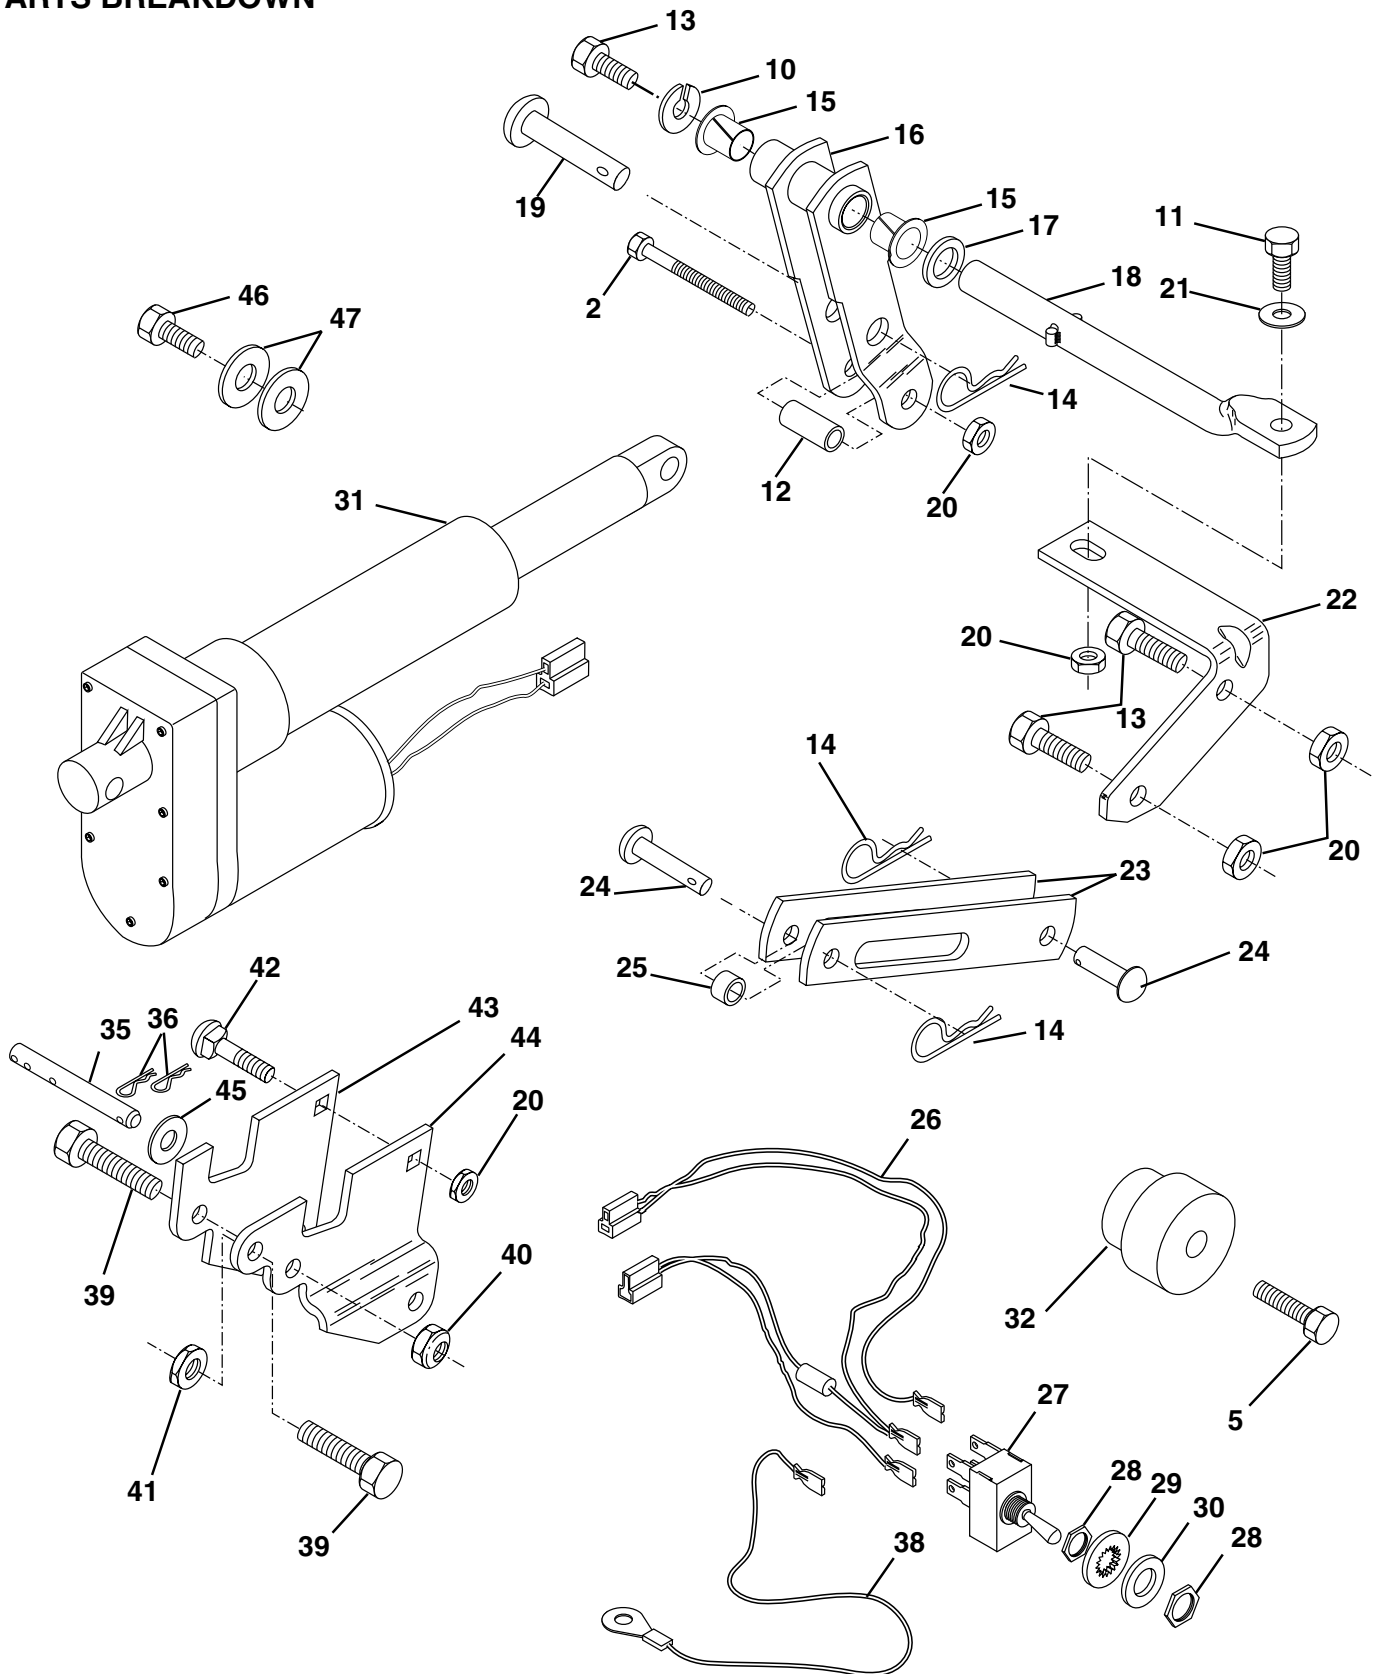

- **Safety**
- **Assembly**
- **Operation**
- **Maintenance**
- **Repair Parts**

REPAIR PARTS

ELECTRIC ACTUATOR KIT- - MODEL NUMBER EAV20A

ACTUATOR BREAKDOWN

KEY NO.	PART NO.	DESCRIPTION	KEY NO.	PART NO.	DESCRIPTION
1	1862J	Screw - Sl. Fil. Hd. Mach. No. 10-32 x 1-5/8	8	674A281	Pawl & Ramp Washer
2	1863J	Lockwasher - No. 10	9	1859J	Out put Gear
3	8331J	Housing Cover	10	1861J	Motor - 12V
4	1857J	Cover Gasket	11	673A218	Connector Body Kit
5	1865J	Snap Ring	12	---	Not Serviced Separately Order complete actuator Part# 124371X
6	1864J	Retaining Ring	13	1860J	Thrust Washer
7	677A149	Spring Washer (Use 3 or 4 as req'd.)	14	1858J	Intermediate Gear

ELECTRIC ACTUATOR KIT - - MODEL NUMBER EAV20A
AUTOMATIC DRIVE
(WITH SIDE MOUNTED TRANSAXLE PULLEY)
PARTS BREAKDOWN

ELECTRIC ACTUATOR KIT- - MODEL NUMBER EAV20A

**AUTOMATIC DRIVE
(WITH SIDE MOUNTED TRANSAXLE PULLEY)
PARTS BREAKDOWN**