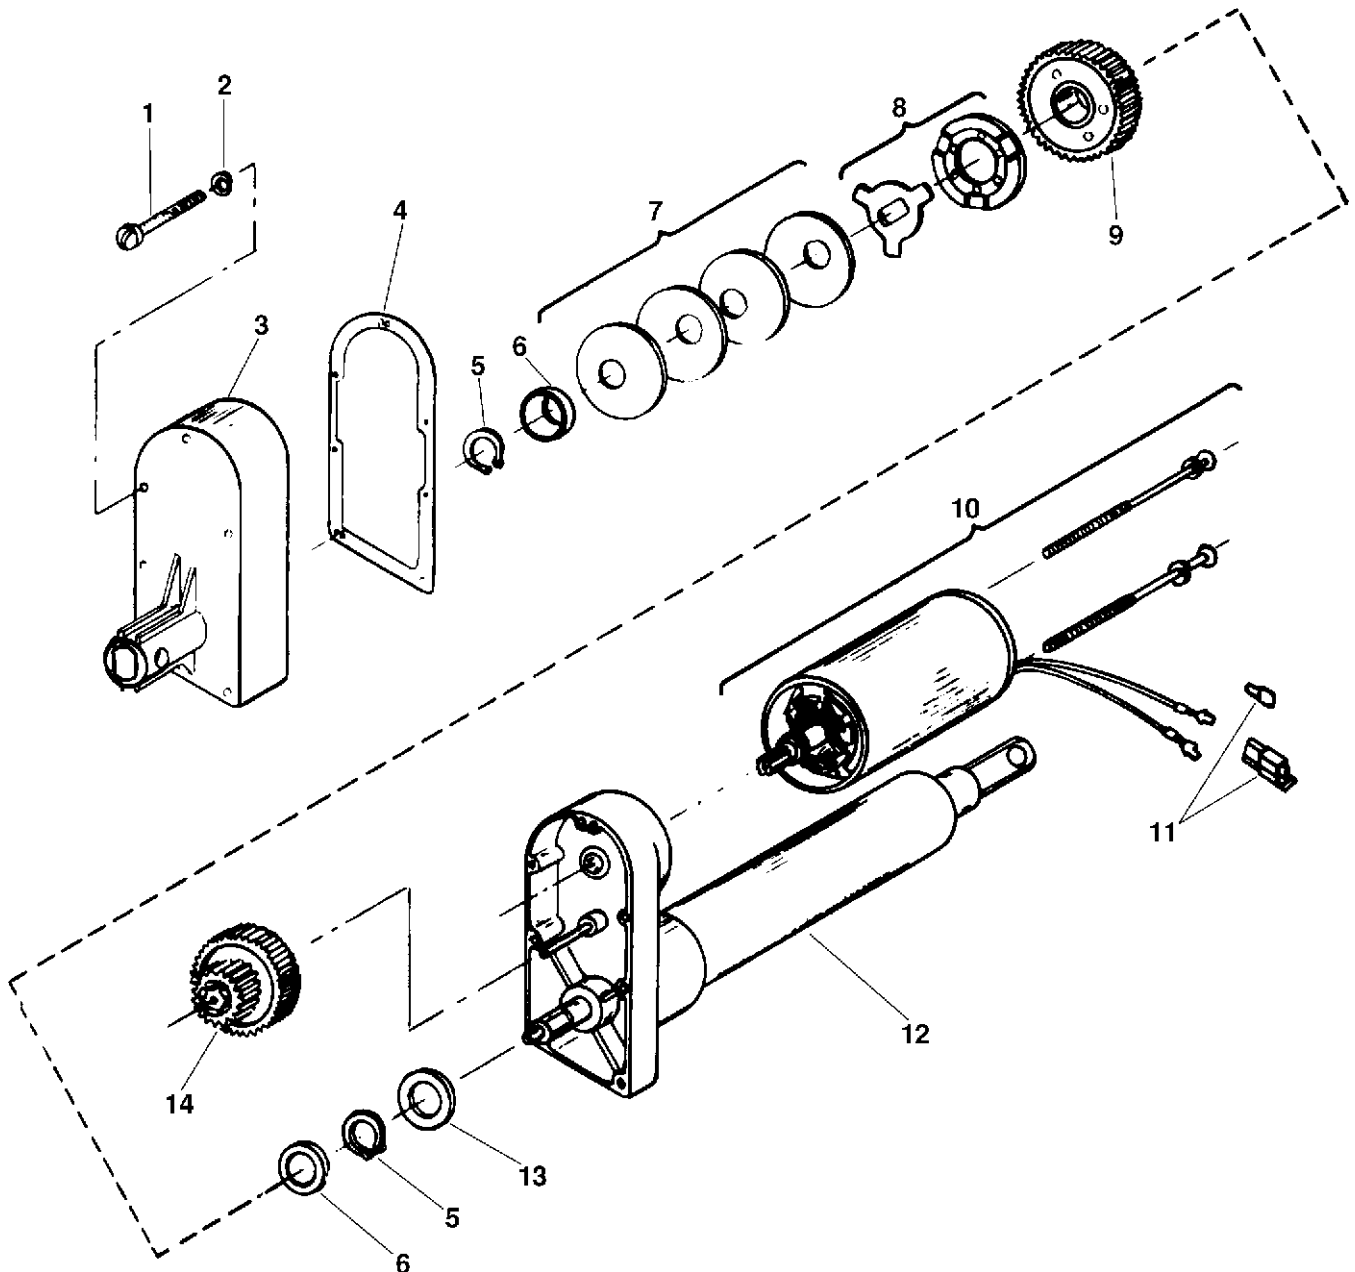

For Husqvarna Parts Call 606-678-9623 or 606-561-4983
Owner's Manual

ELECTRIC LIFT ACTUATOR KIT

For AUTOMATIC DRIVE GARDEN TRACTORS WITH SIDE MOUNTED TRANSAXLE INPUT PULLEY

Model No.
EAV20A

CAUTION:

Read and follow all Safety Rules and Instructions before operating this equipment.

- **Safety**
- **Assembly**
- **Operation**
- **Maintenance**
- **Repair Parts**

REPAIR PARTS

ELECTRIC ACTUATOR KIT- - MODEL NUMBER EAV20A

ACTUATOR BREAKDOWN

KEY NO.	PART NO.	DESCRIPTION	KEY NO.	PART NO.	DESCRIPTION
1	1862J	Screw - Sl. Fil. Hd. Mach. No. 10-32 x 1-5/8	8	674A281	Pawl & Ramp Washer
2	1863J	Lockwasher - No. 10	9	1859J	Out put Gear
3	8331J	Housing Cover	10	1861J	Motor - 12V
4	1857J	Cover Gasket	11	673A218	Connector Body Kit
5	1865J	Snap Ring	12	---	Not Serviced Separately Order complete actuator Part# 124371X
6	1864J	Retaining Ring	13	1860J	Thrust Washer
7	677A149	Spring Washer (Use 3 or 4 as req'd.)	14	1858J	Intermediate Gear

ELECTRIC ACTUATOR KIT - - MODEL NUMBER EAV20A
AUTOMATIC DRIVE
(WITH SIDE MOUNTED TRANSAXLE PULLEY)
PARTS BREAKDOWN

ELECTRIC ACTUATOR KIT- - MODEL NUMBER EAV20A

**AUTOMATIC DRIVE
(WITH SIDE MOUNTED TRANSAXLE PULLEY)
PARTS BREAKDOWN**