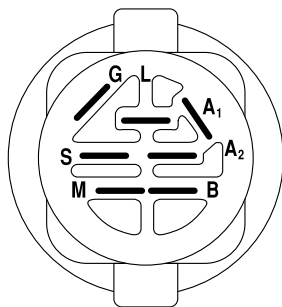

# LT 1238 B

954567024

Repair Parts Manual

Ride Mower

**TRACTOR - - MODEL NUMBER (LT1238) LT1238B, PRODUCT NO. 954 56 70-24  
SCHEMATIC**

**NOTE**  
YOUR TRACTOR IS EQUIPPED WITH A SPECIAL ALTERNATOR SYSTEM. THE LIGHTS ARE NOT CONNECTED TO THE BATTERY, BUT HAVE THEIR OWN ELECTRICAL SOURCE. BECAUSE OF THIS, THE BRIGHTNESS OF THE LIGHTS WILL CHANGE WITH ENGINE SPEED. AT IDLE THE LIGHTS WILL DIM. AS THE ENGINE IS SPEEDED UP, THE LIGHTS WILL BECOME THEIR BRIGHTEST.

**IGNITION SWITCH**

POSITION	CIRCUIT	"MAKE"
OFF	M+G+A1	NONE
RUN/LIGHT	B+A1	A2+L
RUN	B+A1	NONE
START	B + S + A1	NONE

**WIRING INSULATED CLIPS**

**NOTE:** IF WIRING INSULATED CLIPS WERE REMOVED FOR SERVICING OF UNIT, THEY SHOULD BE REPLACED TO PROPERLY SECURE YOUR WIRING.

## WHEELS & TIRES

KEY NO.	PART NO.	DESCRIPTION
1	532059192	Cap, Tire valve
2	532065139	Stem, Valve
3	532106222	Tire, Front
4	532059904	Tube, Front (Service item only)
5	532138336	Rim assembly, 6" front
6	532124957	Fitting, Grease (Front wheel only)
7	532124959	Bearing, Flange (Front wheel only)
8	532138337	Rim assembly, 8" rear
9	532124635	Tire, Rear
10	532124926	Tube, Rear (Service item only)
11	532175039	Cap, Hub Axle
--	532144334	Sealant, Tire (10 oz. Tube)

## REPAIR PARTS

TRACTOR - - MODEL NUMBER (LT1238) LT1238B, PRODUCT NO. 954 56 70-24  
MOWER LIFT

KEY NO.	PART NO.	DESCRIPTION
1	532159460	Wire Asm Inner/Sprg w/plunger
2	532159471	Shaft Asm Lift RH
3	532105767	Pin Groove 1 500 Zinc
4	812000002	E Ring #5133-62
5	819211621	Washer 21/32 X 1 X 21 Ga
6	532120183	Bearing Nylon Blk 629 Id
7	532109413	Grip Handle Bicycle Matte Blk
8	532124526	Button Plunger Black
11	532139865	Link Lift LH Fixed Length
12	532139866	Link Lift RH Fixed Length
13	532124670	Retainer Spring
15	532173288	Link Front
16	873350800	Nut Jam Hex 1/2-13 Unc
17	<b>532175689</b>	Trunnion
18	873800800	Nut Lockw/Wsh 1/2-13 Unc
19	532139868	Arm Suspension Rear
20	532163552	Retainer, Spring
31	532169865	Bearing Pvt Lift
32	873540600	Nut Crownlock 3/8-24