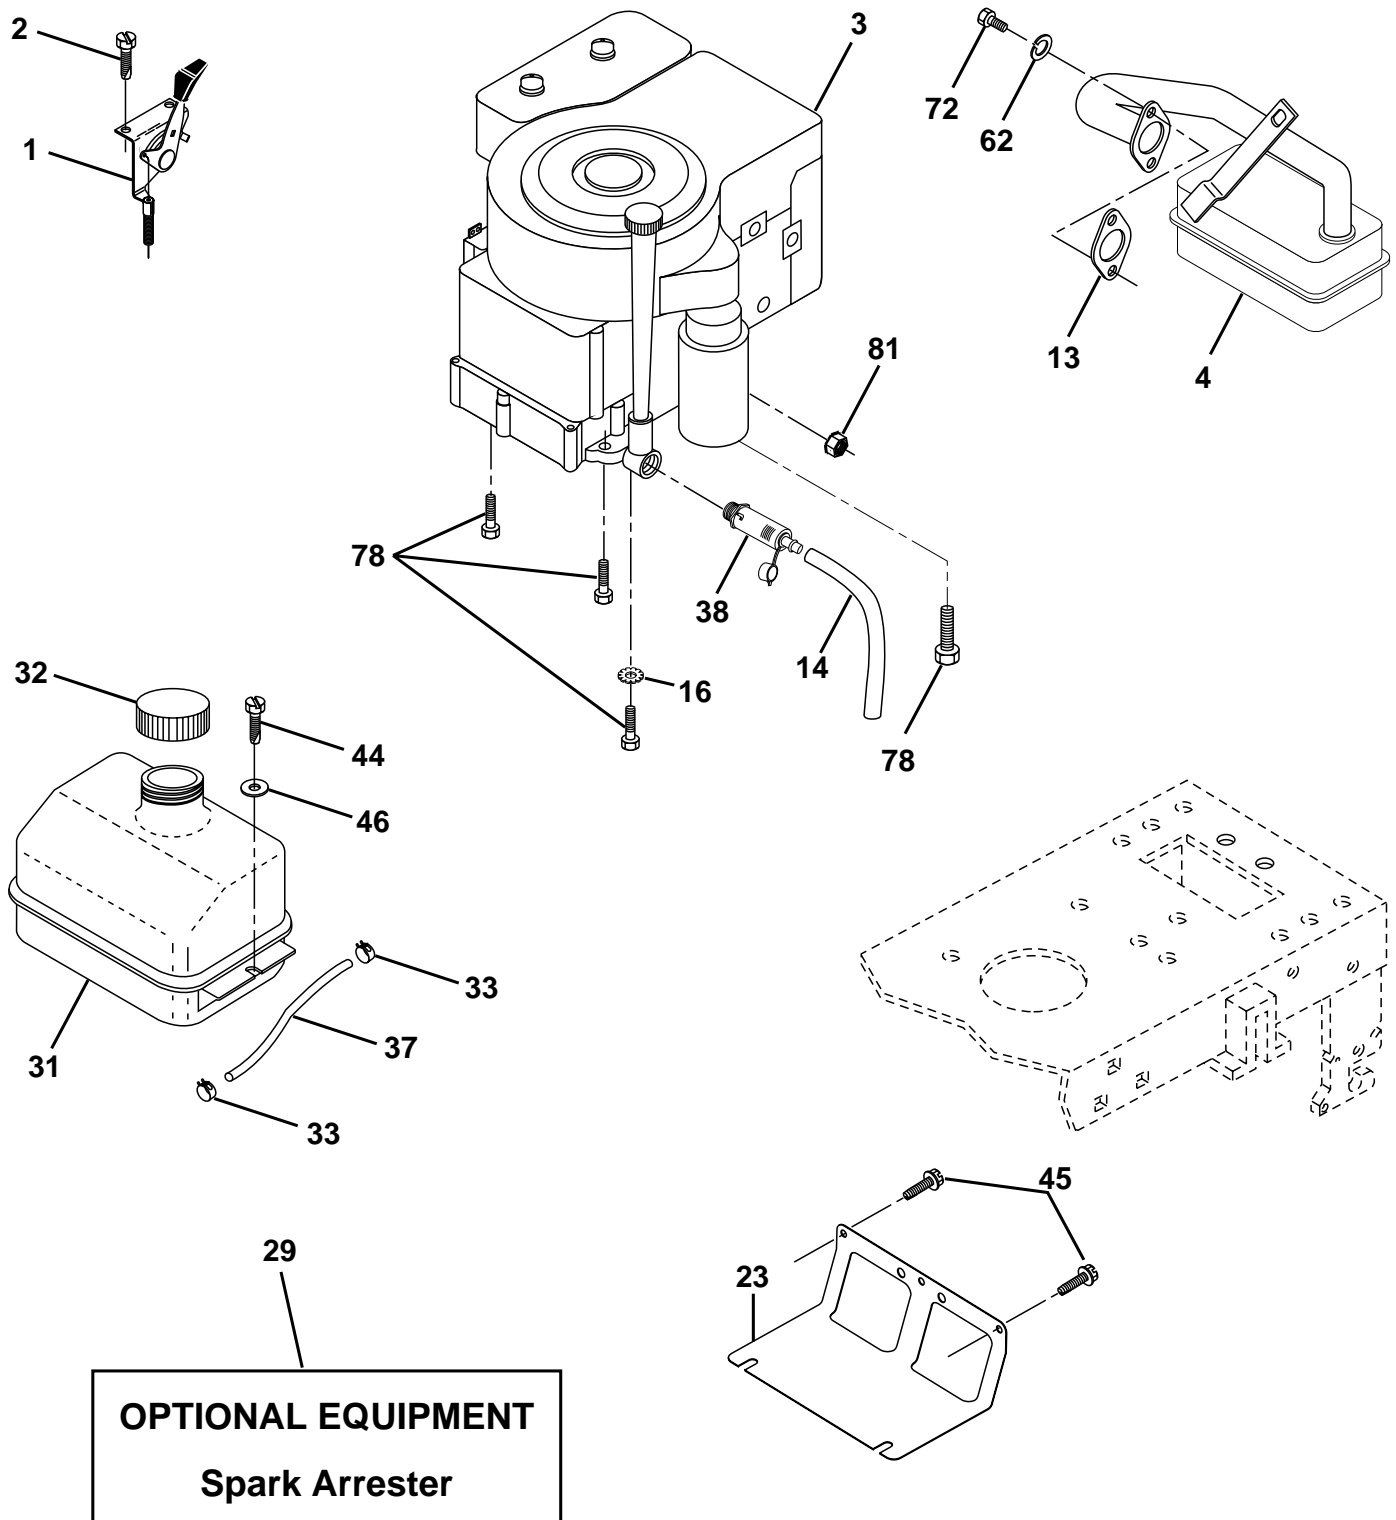

REPAIR PARTS

TRACTOR - - MODEL NUMBER (LT1238) LT1238B, PRODUCT NO. 954 56 70-24
ENGINE

REPAIR PARTS

TRACTOR - - MODEL NUMBER (LT1238) LT1238B, PRODUCT NO. 954 56 70-24
ENGINE

KEY NO.	PART NO.	DESCRIPTION
1	532170551	Control Th/ch Flag
2	817720410	Screw Hex Thd Cut 1/4-20x5/8 T
3	-----	Engine, B&S 289707 (Order parts from engine manufacturer)
4	532137348	Muffler Exhaust B&S Lc
13	532165291	Gasket Eng 1 313 Id Tin Plated
14	532148456	Tube Drain Oil Easy
16	811050600	Washer Lock Ext Tooth 3/8
23	532169837	Shield BRN/DBR Guard
29	532137180	Kit Spark Arrestor (Flat Scrn)
31	532109202	Tank Fuel Front
32	532140527	Cap Asm Fuel
33	532123487	Clamp Hose
37	532137040	Line Fuel 20"
38	532148315	Plug Drain Oil Easy
44	817670412	Screw Thdrol 1/4-20 x 3/4
45	817000612	Screw Hex Wsh Thdrol 3/8-16
46	819091416	Washer 9/32 X 7/8 X 16 Ga
62	810040500	Washer Lock Hvy Hlcl Spr
72	871070512	Screw Hexcap 5/16-18 x 3/4
78	817060620	Screw 3/8-16 x 1-1/4
81	873510400	Nut Keps Hex 1/4-20 Unc

NOTE: All component dimensions given in U.S. inches
1 inch = 25.4 mm