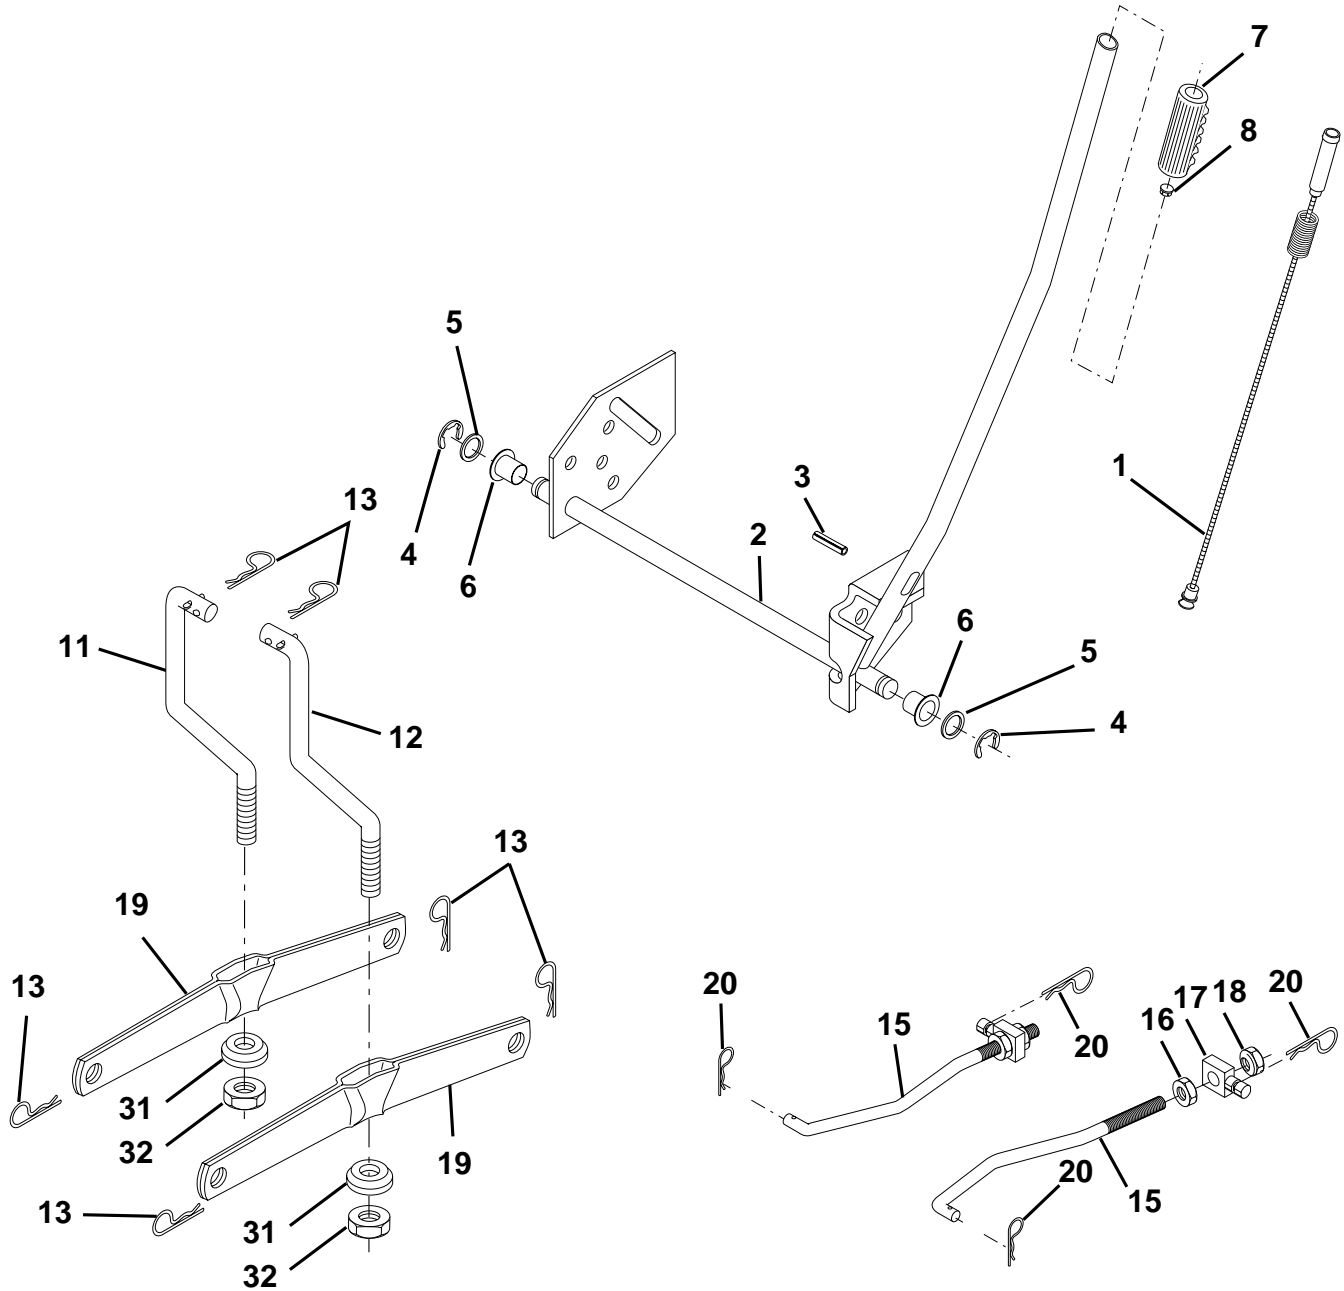

## WHEELS & TIRES

KEY NO.	PART NO.	DESCRIPTION
1	532059192	Cap, Tire valve
2	532065139	Stem, Valve
3	532106222	Tire, Front
4	532059904	Tube, Front (Service item only)
5	532138336	Rim assembly, 6" front
6	532124957	Fitting, Grease (Front wheel only)
7	532124959	Bearing, Flange (Front wheel only)
8	532138337	Rim assembly, 8" rear
9	532124635	Tire, Rear
10	532124926	Tube, Rear (Service item only)
11	532175039	Cap, Hub Axle
--	532144334	Sealant, Tire (10 oz. Tube)

**NOTE:** All component dimensions given in U.S. inches  
1 inch = 25.4 mm

# REPAIR PARTS

TRACTOR - - MODEL NUMBER (LT1238) LT1238B, PRODUCT NO. 954 56 70-24  
MOWER LIFT

## REPAIR PARTS

TRACTOR - - MODEL NUMBER (LT1238) LT1238B, PRODUCT NO. 954 56 70-24  
MOWER LIFT

KEY NO.	PART NO.	DESCRIPTION
1	532159460	Wire Asm Inner/Sprg w/plunger
2	532159471	Shaft Asm Lift RH
3	532105767	Pin Groove 1 500 Zinc
4	812000002	E Ring #5133-62
5	819211621	Washer 21/32 X 1 X 21 Ga
6	532120183	Bearing Nylon Blk 629 Id
7	532109413	Grip Handle Bicycle Matte Blk
8	532124526	Button Plunger Black
11	532139865	Link Lift LH Fixed Length
12	532139866	Link Lift RH Fixed Length
13	532124670	Retainer Spring
15	532173288	Link Front
16	873350800	Nut Jam Hex 1/2-13 Unc
17	<b>532175689</b>	Trunnion
18	873800800	Nut Lockw/Wsh 1/2-13 Unc
19	532139868	Arm Suspension Rear
20	532163552	Retainer, Spring
31	532169865	Bearing Pvt Lift
32	873540600	Nut Crownlock 3/8-24