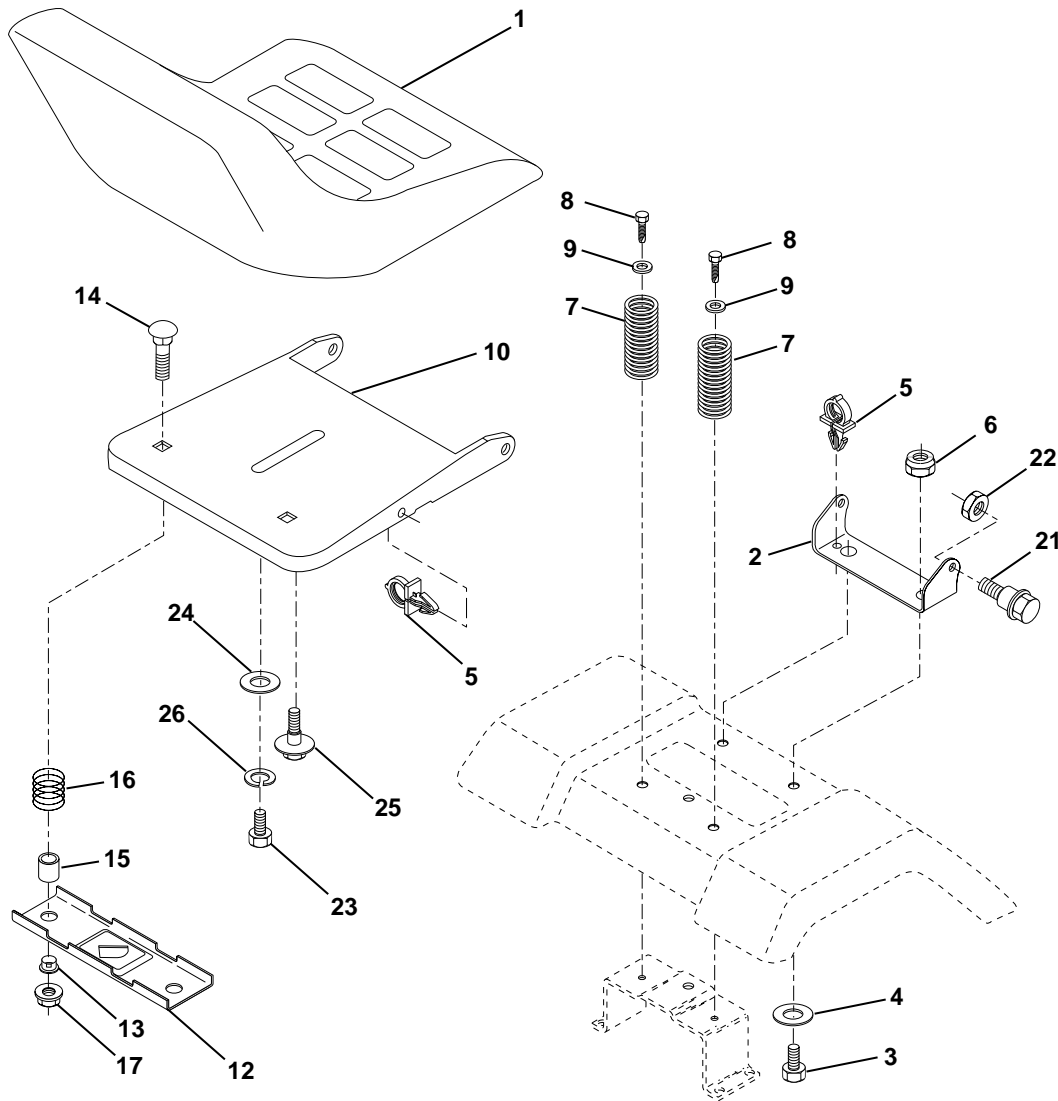

# REPAIR PARTS

TRACTOR - - MODEL NUMBER (LT1238) LT1238B, PRODUCT NO. 954 56 70-24  
ENGINE

## REPAIR PARTS

TRACTOR - - MODEL NUMBER (LT1238) LT1238B, PRODUCT NO. 954 56 70-24  
ENGINE

KEY NO.	PART NO.	DESCRIPTION
1	532170551	Control Th/ch Flag
2	817720410	Screw Hex Thd Cut 1/4-20x5/8 T
3	-----	Engine, B&S 289707 (Order parts from engine manufacturer)
4	532137348	Muffler Exhaust B&S Lc
13	532165291	Gasket Eng 1 313 Id Tin Plated
14	532148456	Tube Drain Oil Easy
16	811050600	Washer Lock Ext Tooth 3/8
23	532169837	Shield BRN/DBR Guard
29	532137180	Kit Spark Arrestor (Flat Scrn)
31	532109202	Tank Fuel Front
32	532140527	Cap Asm Fuel
33	532123487	Clamp Hose
37	532137040	Line Fuel 20"
38	532148315	Plug Drain Oil Easy
44	817670412	Screw Thdrol 1/4-20 x 3/4
45	817000612	Screw Hex Wsh Thdrol 3/8-16
46	819091416	Washer 9/32 X 7/8 X 16 Ga
62	810040500	Washer Lock Hvy Hlcl Spr
72	871070512	Screw Hexcap 5/16-18 x 3/4
78	817060620	Screw 3/8-16 x 1-1/4
81	873510400	Nut Keps Hex 1/4-20 Unc

**NOTE:** All component dimensions given in U.S. inches  
1 inch = 25.4 mm

# REPAIR PARTS

TRACTOR - - MODEL NUMBER (LT1238) LT1238B, PRODUCT NO. 954 56 70-24  
SEAT

KEY NO.	PART NO.	DESCRIPTION
1	532130875	Seat
2	532140551	Bracket Seat Pivot
3	871110616	Bolt Hex 3/8 - 16 X 1
4	819131610	Washer 13/32 X 1 X10Ga.
5	532145006	Clip Push-In Hinged
6	873800600	Nut Lock Hex w/Ins 3/8 - 16
7	532124181	Spring Seat Cprsn 2 250 Blk Zi
8	817000616	Screw 3/8-16 x 1.5
9	819131614	Washer 13/32 X 1 X 14 Ga
10	532174894	Pan Pnt Seat (Blk)
12	532121246	Bracket Pnt Mounting Switch
13	532121248	Bushing Snap Blk Nyl