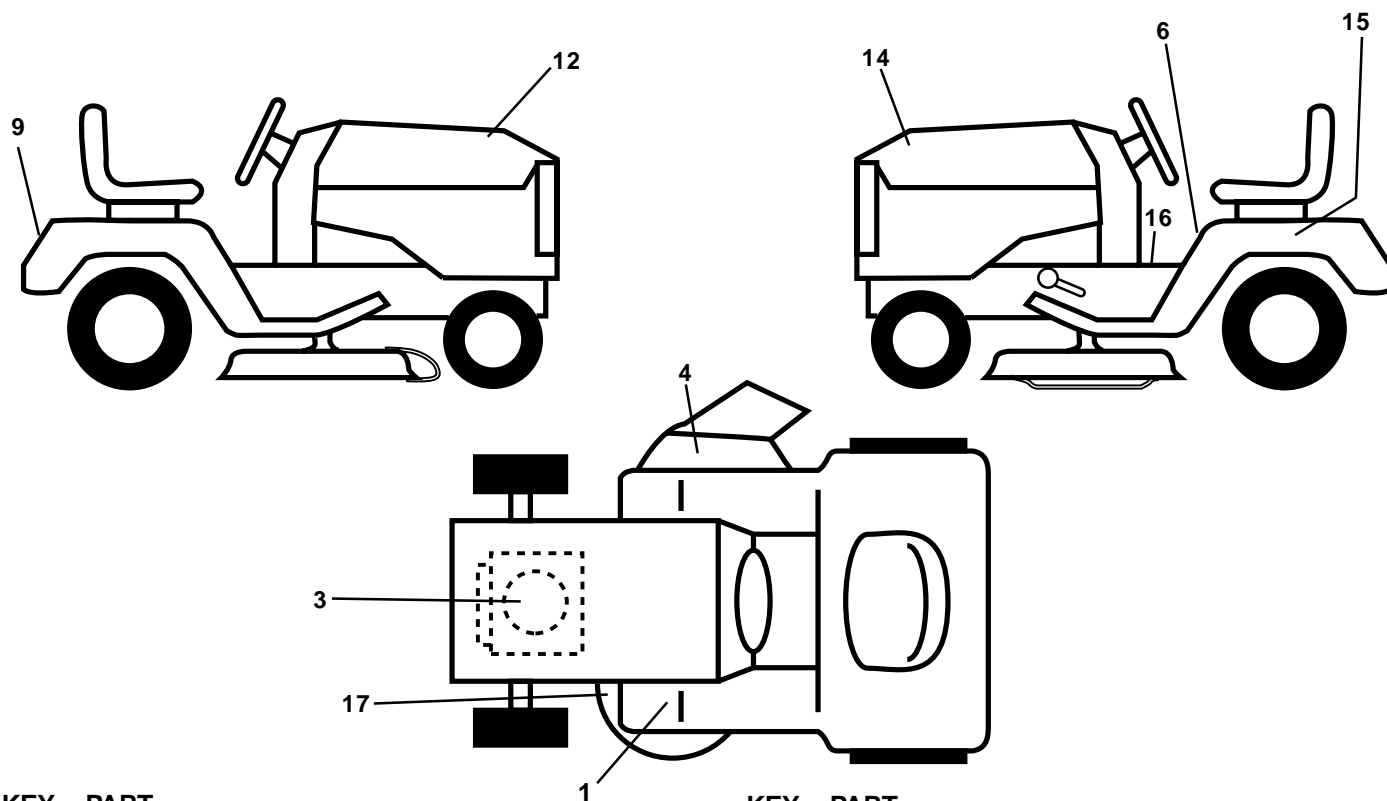

REPAIR PARTS

TRACTOR - - MODEL NUMBER (LT1238) LT1238B, PRODUCT NO. 954 56 70-24
DECALS

KEY NO.	PART NO.	DESCRIPTION
1	532101892	Decal, Clutch/Brake Eng/Fr
3	532170839	Decal, Engine HP
4	532170563	Decal Warning
6	532157140	Decal, Fender Danger English
9	532176822	Decal Fender
12	532176769	Decal, Hood RH
14	532176770	Decal, Hood LH
15	532145005	Decal, Caution, Battery
16	532157163	Decal, Oper Sdl P/L Gear Dr Eng
17	532136832	Decal, V-Belt Sch.
--	532138311	Decal, Handle Lft Height Adj.

KEY NO.	PART NO.	DESCRIPTION
--	532178095	Manual, Owner's English
--	532178096	Manual, Owner's French
Available accessories not included with mower:		
--	C38	Grass Catcher
--	MK38	Mulch Kit w/Blades
--	LSB42	42" Snow Blower
--	LC05	Wheel Weights
--	LBD48	48" Snow Blade
--	CH11	Tire Chains