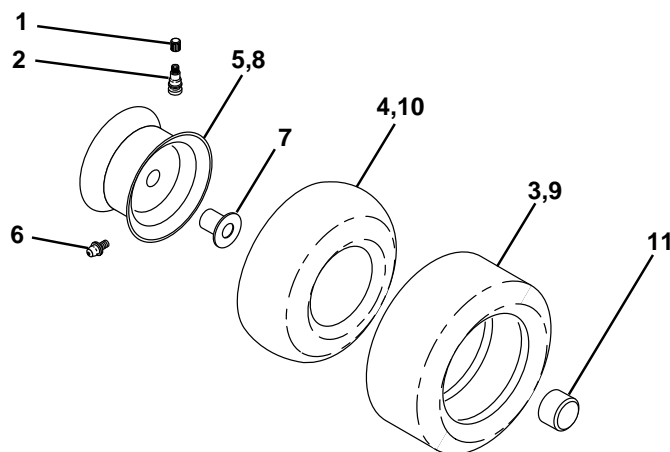

WHEELS & TIRES

KEY NO.	PART NO.	DESCRIPTION
1	532059192	Cap, Tire valve
2	532065139	Stem, Valve
3	532106222	Tire, Front
4	532059904	Tube, Front (Service item only)
5	532138336	Rim assembly, 6" front
6	532124957	Fitting, Grease (Front wheel only)
7	532124959	Bearing, Flange (Front wheel only)
8	532138337	Rim assembly, 8" rear
9	532124635	Tire, Rear
10	532124926	Tube, Rear (Service item only)
11	532175039	Cap, Hub Axle
--	532144334	Sealant, Tire (10 oz. Tube)

NOTE: All component dimensions given in U.S. inches
1 inch = 25.4 mm