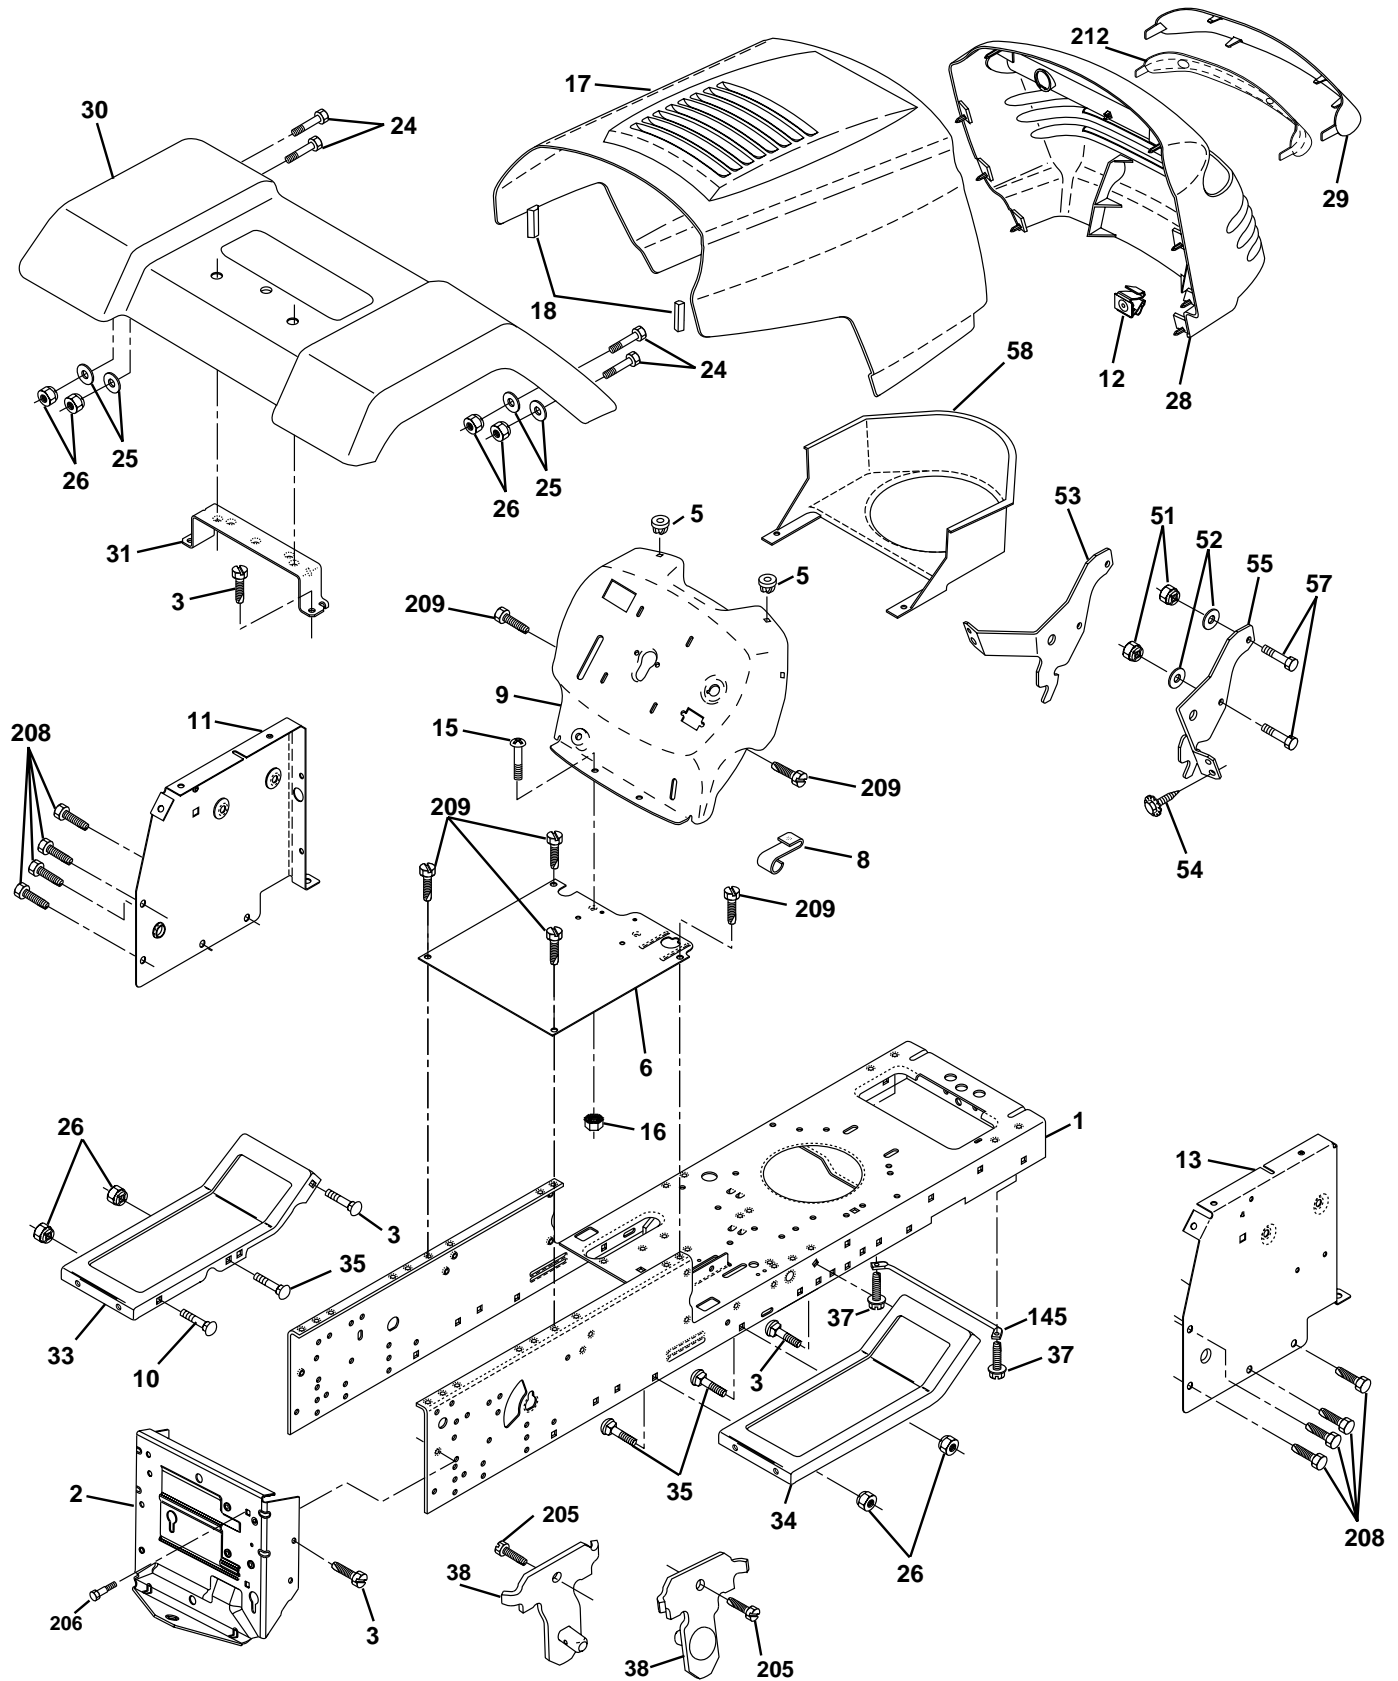

REPAIR PARTS

TRACTOR - - MODEL NUMBER (LT1238) LT1238B, PRODUCT NO. 954 56 70-24
CHASSIS

REPAIR PARTS

TRACTOR - - MODEL NUMBER (LT1238) LT1238B, PRODUCT NO. 954 56 70-24
CHASSIS

KEY NO.	PART NO.	DESCRIPTION
1	532174620	Chassis
2	532176554	Drawbar
3	817060612	Screw 3/8-16 x 3/4
5	532155272	Bumper, Hood/Dash
6	532155923	Saddle
8	532155138	Clip Retainer Slide-On
9	532171796	Dash
10	872140608	Bolt, Carriage 3/8-16 x 1
11	532155927	Panel Dash LH
12	532145660	Clip Tinnerman Grille P.L
13	532173025	Panel Sikscr Dash RH
15	874180512	Screw Mach TRHD 5/16-18uncx3/4
16	873510500	Nut Keps 5/16-18 Unc
17	532162237	Hood
18	532126938	BumperHood
24	874780616	Bolt Fin Hex 3/8-16unc X 1 Gr. 5
25	819131312	Washer 13/32 X 13/16 X 12 Ga
26	873800600	Nut Lock Hex w/Ins 3/8-16 Unc
28	532143499	Grille/Lens Asm.
29	532168154	Lens Grille Private Label
30	532177025	Fender
31	532136619	Bracket Fender Repl 109873x
33	532153539	Footrest Pnt LH Perf
34	532153538	Footrest Pnt RH Perf
35	872110606	Bolt Rdhd Sht Sqnk 3/8-16 X3/4
37	817490508	Screw Thdrol 5/16-18 x 1/2 TYT
38	532175710	Bracket Asm. Pivot Mower Rear
51	873800400	Nut Lock W/Insert 1/4-20unc
52	819091416	Washer 9/32 x 7/8x16 Ga.
53	532144697	Bracket Grille Lh
54	532161464	Screw Hex 8-18 x 7/8
55	532144696	Bracket Grille Rh
57	874780412	Bolt Fin Hex 1/4-20 unc x .75
58	532150127	Duct Air Engine PL/LT
145	532156524	Rod Pivot Chassis/Hood
205	817490608	Screw Thdrol 3/8-16 x 1/2
206	532170165	Bolt Shoulder 5/16-18
208	817670608	Screw Thdrol 3/8-16 x 1/2
209	817000612	Screw Hex Wsh Thdrol 3/8-16
212	532156229	Insert Lens Reflect
---	532005479	Plug Button Blk 359 Dia Choke

NOTE: All component dimensions given in U.S. inches
1 inch = 25.4 mm.