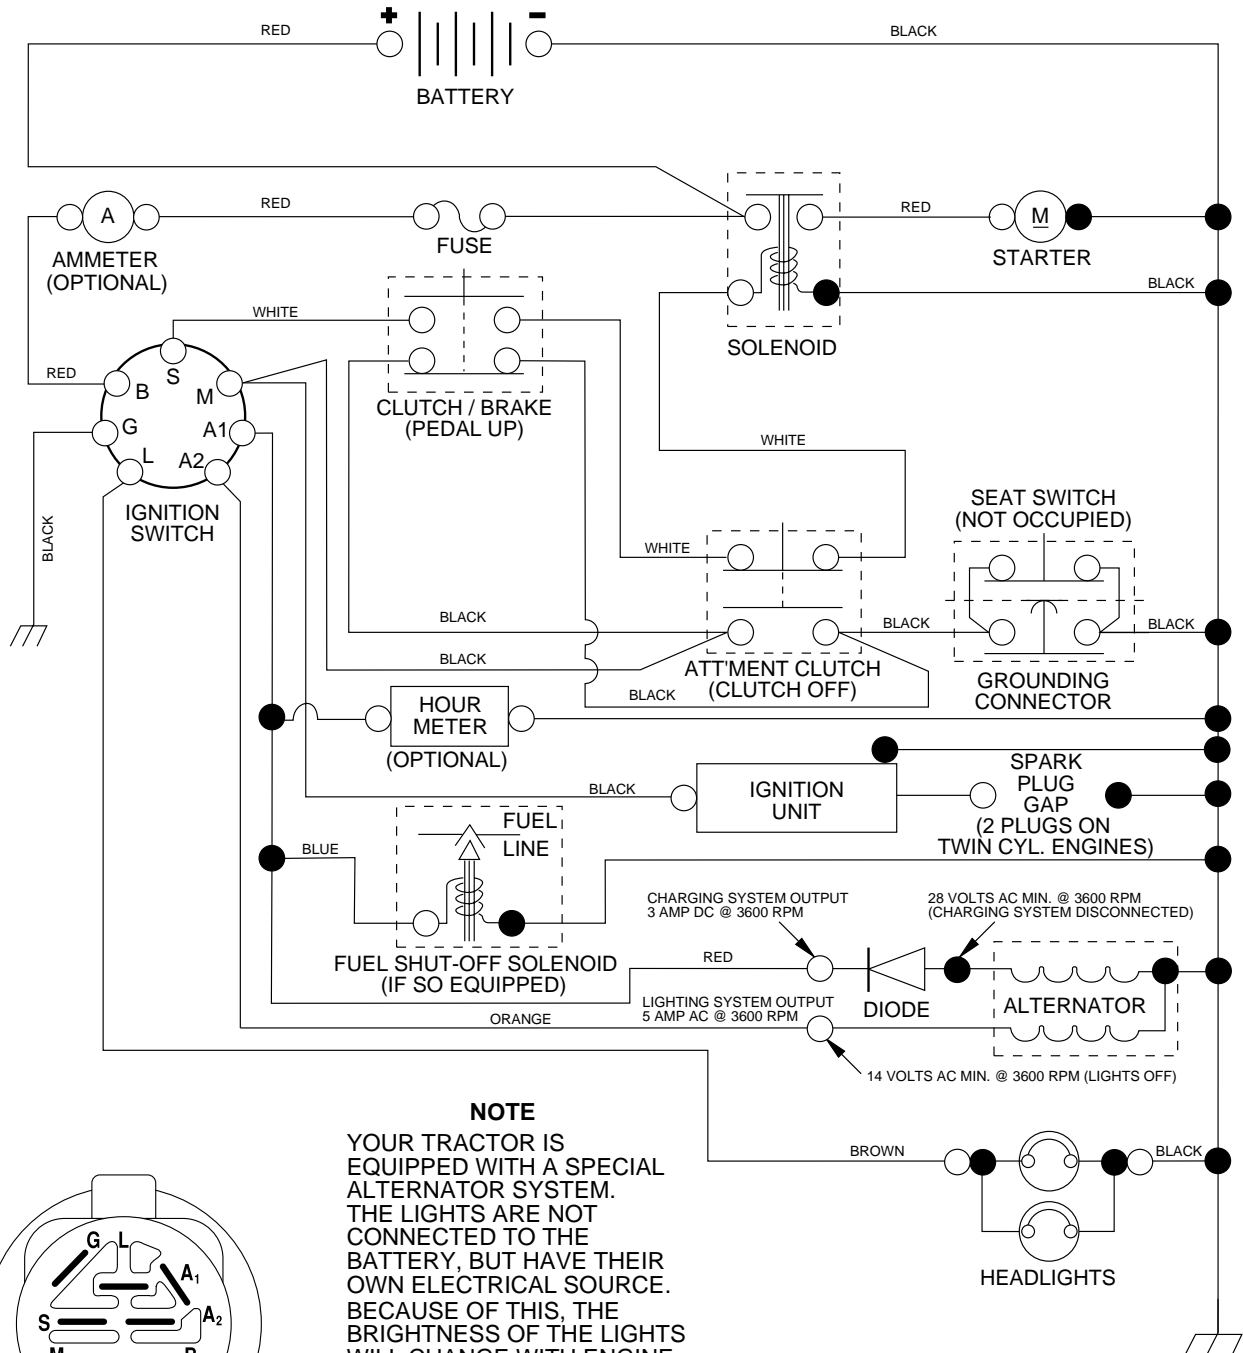

# LT 1238 B

954567024

Repair Parts Manual

Ride Mower

**TRACTOR - - MODEL NUMBER (LT1238) LT1238B, PRODUCT NO. 954 56 70-24  
SCHEMATIC**

**NOTE**  
YOUR TRACTOR IS EQUIPPED WITH A SPECIAL ALTERNATOR SYSTEM. THE LIGHTS ARE NOT CONNECTED TO THE BATTERY, BUT HAVE THEIR OWN ELECTRICAL SOURCE. BECAUSE OF THIS, THE BRIGHTNESS OF THE LIGHTS WILL CHANGE WITH ENGINE SPEED. AT IDLE THE LIGHTS WILL DIM. AS THE ENGINE IS SPEEDED UP, THE LIGHTS WILL BECOME THEIR BRIGHTEST.

**IGNITION SWITCH**

POSITION	CIRCUIT	"MAKE"
OFF	M+G+A1	NONE
RUN/LIGHT	B+A1	A2+L
RUN	B+A1	NONE
START	B + S + A1	NONE

**WIRING INSULATED CLIPS**

**NOTE:** IF WIRING INSULATED CLIPS WERE REMOVED FOR SERVICING OF UNIT, THEY SHOULD BE REPLACED TO PROPERLY SECURE YOUR WIRING.

## REPAIR PARTS

TRACTOR - - MODEL NUMBER (LT1238) LT1238B, PRODUCT NO. 954 56 70-24  
MOWER LIFT

KEY NO.	PART NO.	DESCRIPTION
1	532159460	Wire Asm Inner/Sprg w/plunger
2	532159471	Shaft Asm Lift RH
3	532105767	Pin Groove 1 500 Zinc
4	812000002	E Ring #5133-62
5	819211621	Washer 21/32 X 1 X 21 Ga
6	532120183	Bearing Nylon Blk 629 Id
7	532109413	Grip Handle Bicycle Matte Blk
8	532124526	Button Plunger Black
11	532139865	Link Lift LH Fixed Length
12	532139866	Link Lift RH Fixed Length
13	532124670	Retainer Spring
15	532173288	Link Front
16	873350800	Nut Jam Hex 1/2-13 Unc
17	<b>532175689</b>	Trunnion
18	873800800	Nut Lockw/Wsh 1/2-13 Unc
19	532139868	Arm Suspension Rear
20	532163552	Retainer, Spring
31	532169865	Bearing Pvt Lift
32	873540600	Nut Crownlock 3/8-24