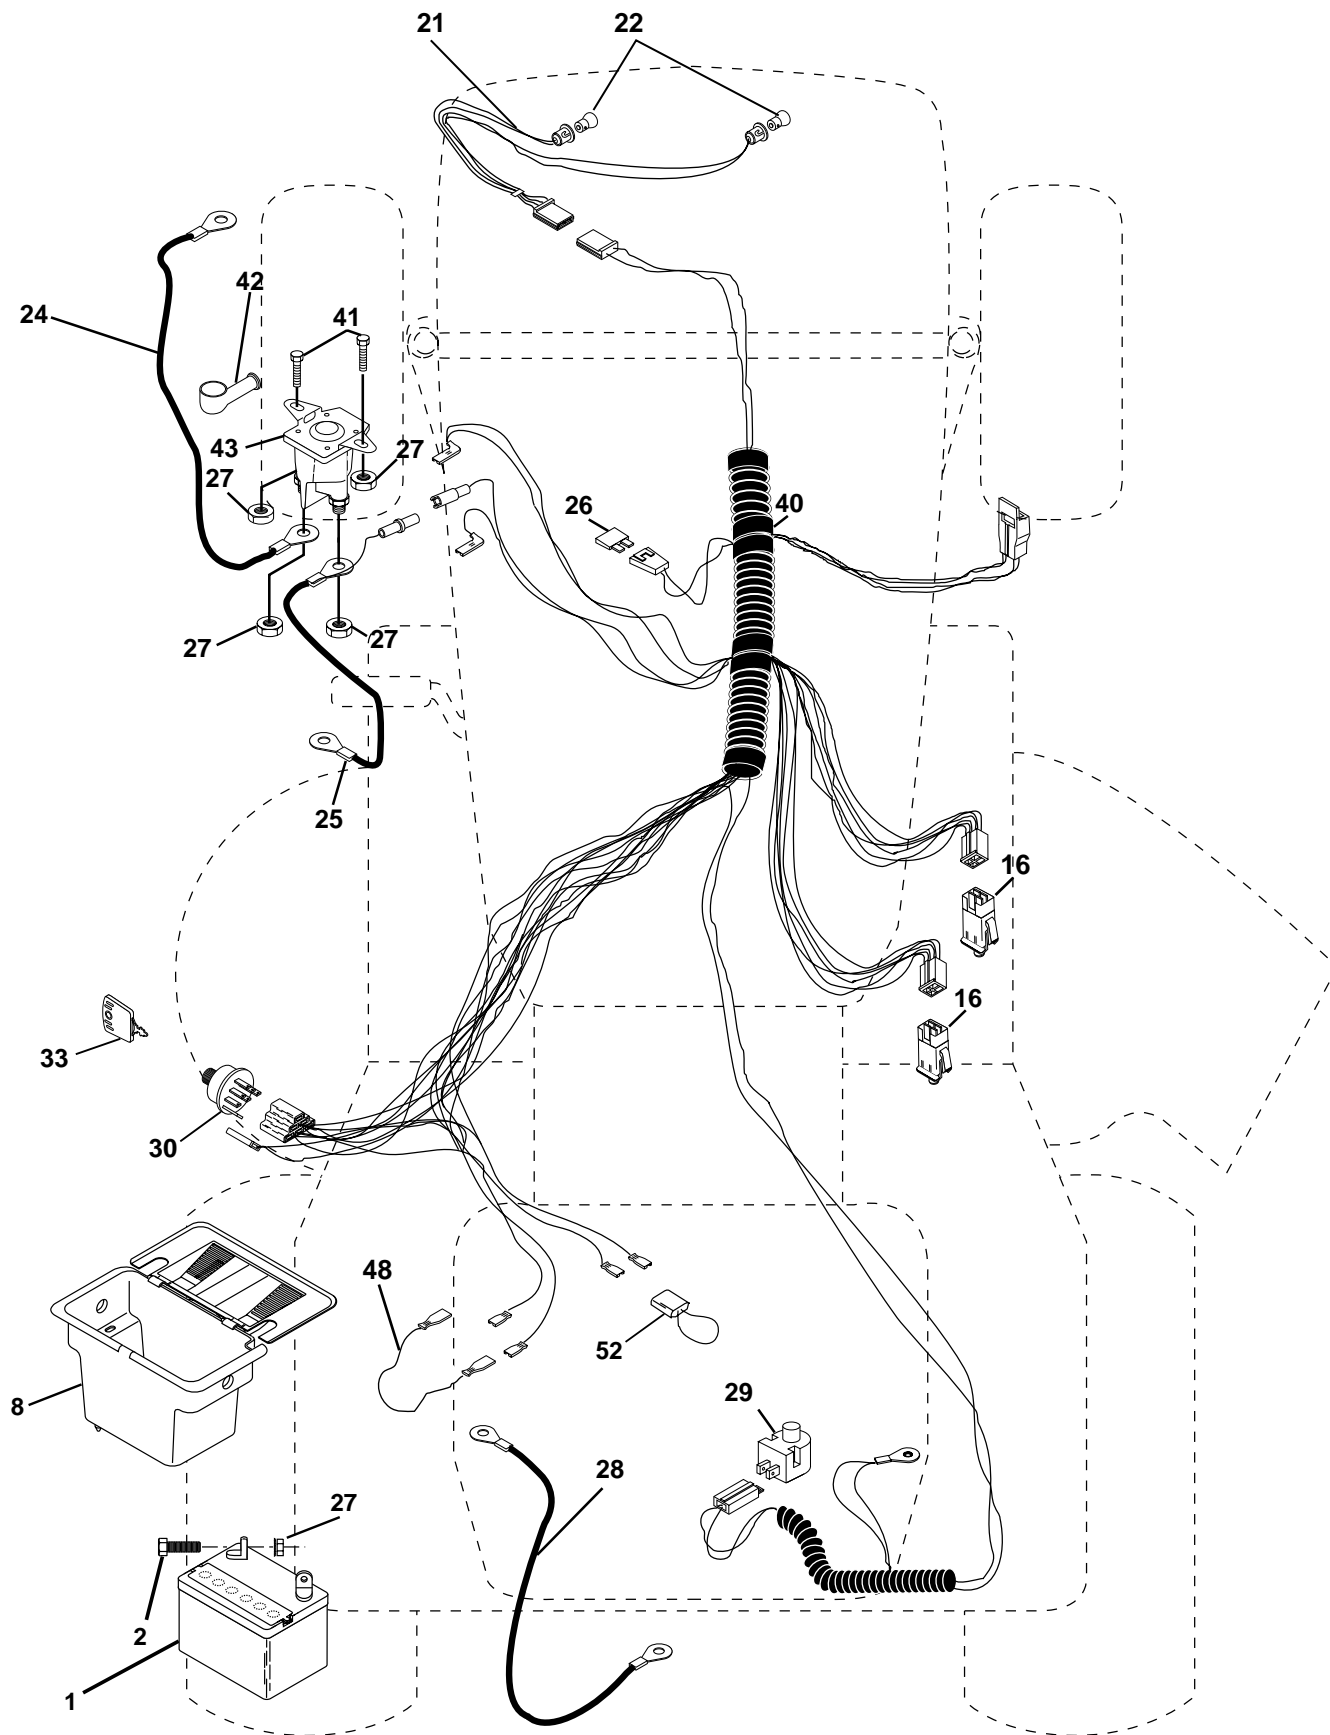

# LT 1238 B

954567024

Repair Parts Manual

Ride Mower

**TRACTOR - - MODEL NUMBER (LT1238) LT1238B, PRODUCT NO. 954 56 70-24  
SCHEMATIC**

**NOTE**  
YOUR TRACTOR IS EQUIPPED WITH A SPECIAL ALTERNATOR SYSTEM. THE LIGHTS ARE NOT CONNECTED TO THE BATTERY, BUT HAVE THEIR OWN ELECTRICAL SOURCE. BECAUSE OF THIS, THE BRIGHTNESS OF THE LIGHTS WILL CHANGE WITH ENGINE SPEED. AT IDLE THE LIGHTS WILL DIM. AS THE ENGINE IS SPEEDED UP, THE LIGHTS WILL BECOME THEIR BRIGHTEST.

**IGNITION SWITCH**

POSITION	CIRCUIT	"MAKE"
OFF	M+G+A1	NONE
RUN/LIGHT	B+A1	A2+L
RUN	B+A1	NONE
START	B + S + A1	NONE

**WIRING INSULATED CLIPS**

**NOTE:** IF WIRING INSULATED CLIPS WERE REMOVED FOR SERVICING OF UNIT, THEY SHOULD BE REPLACED TO PROPERLY SECURE YOUR WIRING.

# REPAIR PARTS

TRACTOR - - MODEL NUMBER (LT1238) LT1238B, PRODUCT NO. 954 56 70-24  
ELECTRICAL

## REPAIR PARTS

TRACTOR - - MODEL NUMBER (LT1238) LT1238B, PRODUCT NO. 954 56 70-24  
ELECTRICAL

KEY NO.	PART NO.	DESCRIPTION
1	532144925	Battery 12 Volt 25 Amp
2	874760412	Bolt Hex Hd 1/4-20unc X 3/4
8	532156417	Case Battery Mech Hiinge
16	532153664	Switch Interlock Push-In
21	532166181	Harness Asm Light W/4152j
22	532004152	Bulb Light #1156
24	532124780	Cable Battery 6 Ga 11"red
25	532146147	Cable Battery
26	532175158	Fuse
27	873510400	Nut Keps Hex 1/4-20 Unc
28	532124773	Cable Ground 6 Ga 12"black
29	532121305	Switch Plunger Nc Gray
30	532175566	Switch Ign
33	532140401	Key Ign
40	<b>532178437</b>	Harness Ign
41	871110408	Bolt Blk Fin Hex 1/4-20
42	532131563	Cover Terminal Red
43	<b>532178861</b>	Solenoid
48	532140844	Adapter Ammeter
52	532141940	Protection Wire Loop