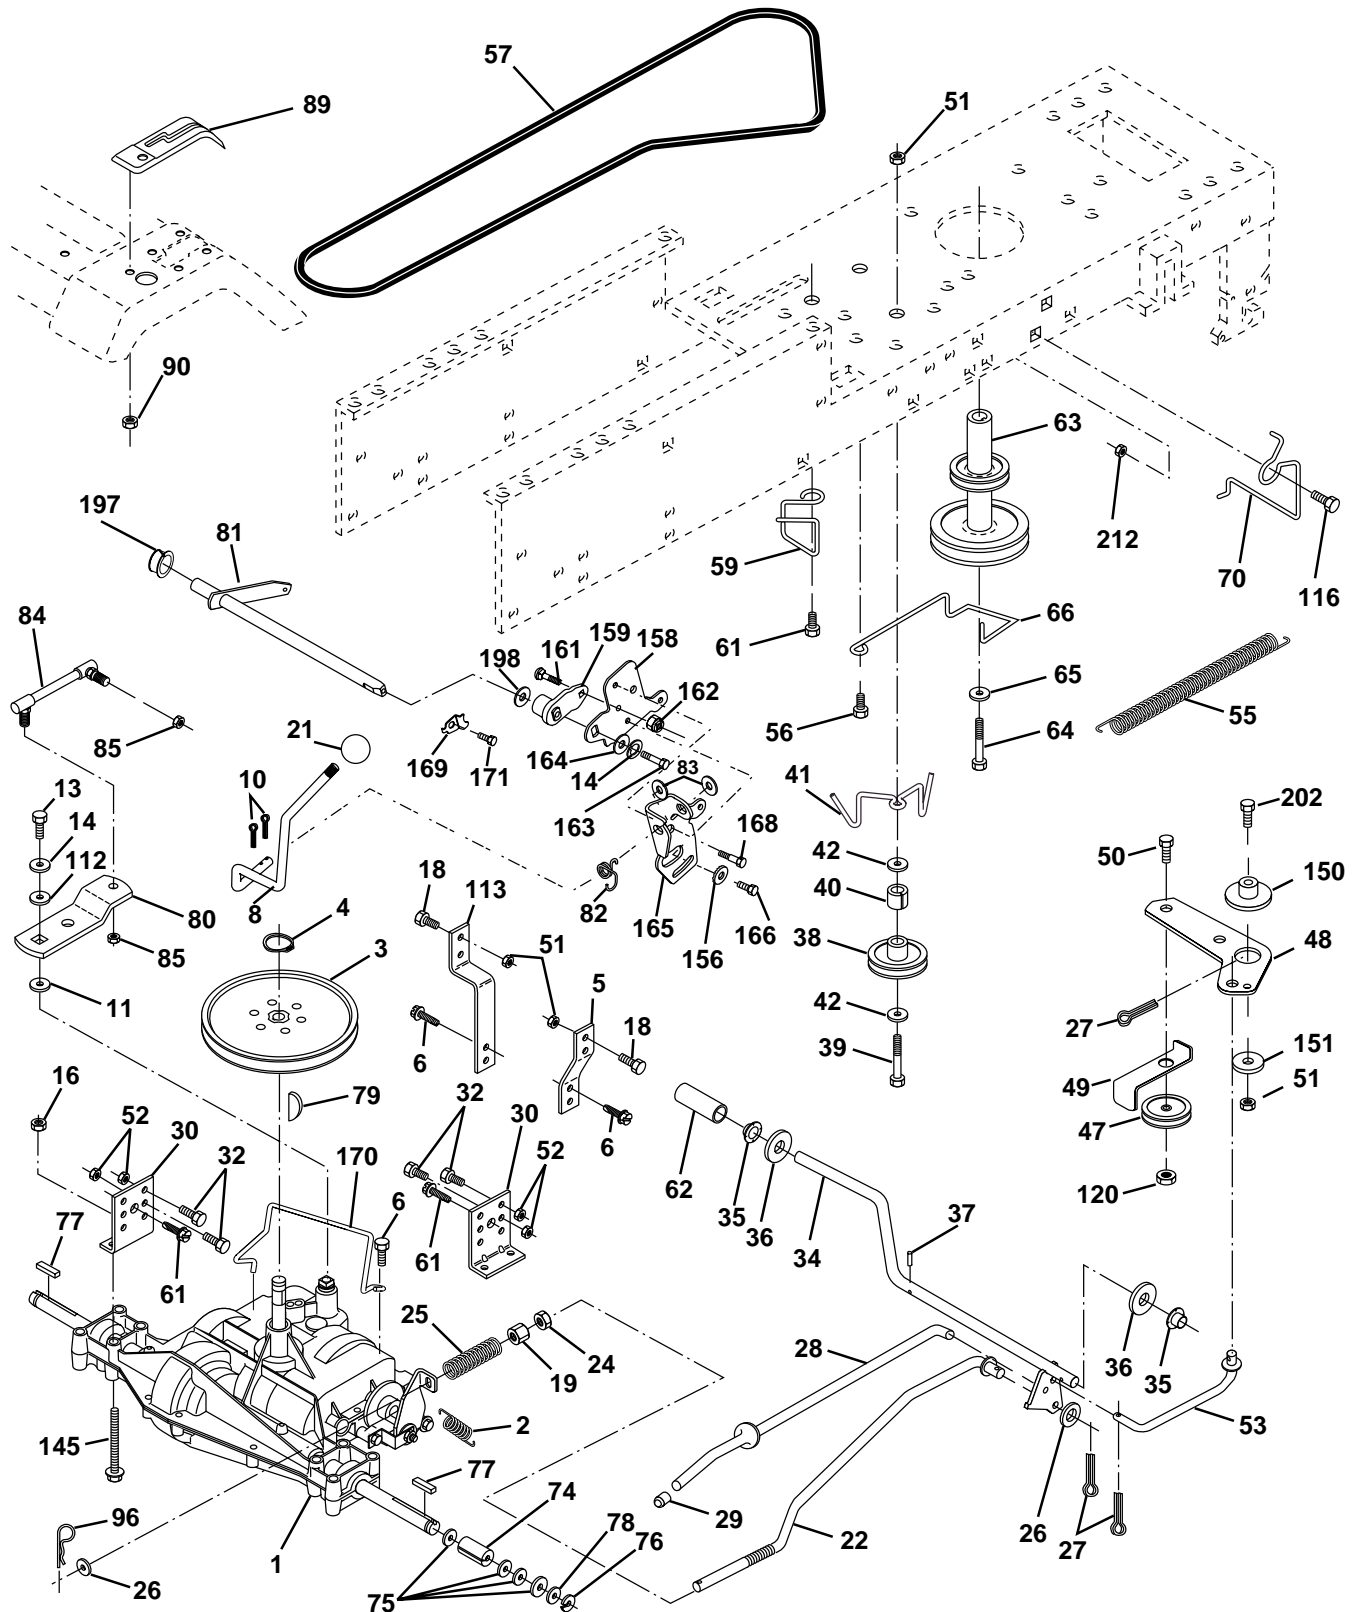

REPAIR PARTS

TRACTOR - - MODEL NUMBER (LT1238) LT1238B, PRODUCT NO. 954 56 70-24
DRIVE

REPAIR PARTS

TRACTOR - - MODEL NUMBER (LT1238) LT1238B, PRODUCT NO. 954 56 70-24
DRIVE

KEY NO.	PART NO.	DESCRIPTION	KEY NO.	PART NO.	DESCRIPTION
1	-----	Transaxle, Peerless 206-545C (Order parts from transaxle manufacturer)	62	532124872	Cover Pedal Blk Round
2	532146682	Spring Return Brake T/a Zinc	63	532175410	Engine Pulley
3	532123666	Pulley Transaxle 18" tires	64	871170764	Bolt Hex
4	812000028	Ring Retainer #5100-62	65	810040700	Washer Lock Hvy Hlcl Spr 7/16
5	532121520	Strap Torque 30 Degrees	66	532154778	Keeper Belt Engine Foolproof
6	817060512	Screw 5/16-18 x 3/4	70	532134683	Guide Belt Mower Drive RH
8	532165619	Rod Shifter Fender Adj Lt	74	532137057	Spacer Axle
10	876020416	Pin Cotter 1/8 x 1 Cad	75	532121749	Washer 25/32 X 1 1/4 X 16 Ga
11	532105701	Washer Plate Shf 388 Sq Hole	76	812000001	E-ring #5133-75
13	874550412	Bolt 1/4-28 Unf Gr 8 W/Patch	77	532123583	Key Square 2 0 X 1845/ 1865
14	810040400	Washer Lock Hvy Helical 1/4	78	532121748	Washer 25/32 X 1-5/8 X 16 Ga
16	873800500	Nut Lock	79	532125096	Key Woodruff
18	874780616	Bolt, Fin Hex 3/8-16 UNC x 1 Gr. 5	80	532131486	Arm Shift
19	873800600	Nut Lock 3/8-16 Unc	81	532165594	Shaft Asm Cross Tapered 20"t
21	532106933	Knob	82	532123782	Spring Torsion T/a
22	532130804	Rod Brake Blk Zinc 26 840	83	819171216	Washer 17/32 X 3/4 X 16 Ga
24	873350600	Nut Hex Jam 3/8-16 Unc	84	532166228	Link Transaxle
25	532106888	Spring Rod Brake 2 00 Zinc	85	532150360	Nut Lock Center 1/4 - 28 FNTHD
26	819131316	Washer 13/32 X 13/16 X 16 Ga	89	532177031	Console Shift STLT
27	876020412	Pin Cotter 1/8 X 3/4 Cad	90	532124346	Nut Self-thd Wsh-hd 1/4 Zinc
28	532175765	Rod Brake Parking	96	532124788	Retainer Spring
29	532071673	Cap Brake Parking	112	819091210	Washer 9/32 x 3/4 x 10 Ga.
30	532174973	Bracket Mtg Transaxle	113	532127285	Strap Torque Lh
32	874760512	Bolt Hex Hd 5/16-18unc X 3/4	116	872140608	Bolt Rdhd Sq Neck 3/8-16 x 1.00
34	532175578	Shaft Asm Pedal Foot	120	873900600	Nut Lock Flg 3/8-16
35	532120183	Bearing Nylon Blk 629 Id	145	874490540	Bolt Hex 5/16-18 Gr. 5
36	819211616	Washer 21/32 X 1 X 16 Ga	150	532175456	Spacer Retainer
37	532124963	Pin Roll 3/16 X 1"	151	819133210	Washer 13/32 x 2 x 10
38	532165936	Pulley Idler Flat	156	532166002	Washer Srrted 5/16 ID x 1.125
39	874760648	Bolt Fin Hex 3/8-16unc X 3	158	532165589	Bracket Shift Mount
40	532175461	Spacer Split	159	532165494	Hub Tapered Flange Shift It
41	532175556	Keeper Belt Retainer Idler	161	872140406	Bolt Rdhd Sqnk 1/4-20 x 3/4 Gr 5
42	819131312	Washer 13/32 X 13/16 X 12 Ga	162	873680400	Nut Crownlock 1/4-20 Unc
47	532127783	Pulley Idler V Groove Plastic	163	874780416	Bolt Hex Fin 1/4-20 Unc x 1 Gr 5
48	532154407	Bellcrank Asm	164	819091010	Washer 5/8 x .281 x 10 Ga
49	532123205	Retainer Belt Style Spring	165	532165623	Bracket Pivot Lever
50	874760624	Bolt Hex Hd 3/8-16unc X 1-1/2	166	532166880	Screw 5/16-18 x 5/8
51	873680600	Nut Crownlock 3/8-16 Unc	168	532165492	Bolt Shoulder 5/16-18 x .561
52	873680500	Nut Crownlock 5/16-18 Unc	169	532165581	Plate Fastening Lt
53	532105710	Link Clutch	170	532173898	Keeper Belt T/A
55	532105709	Spring Return Clutch 6 75	171	817490608	Screw Thdrol 3/8-16 x 1/2
56	817060616	Screw 3/8-16 X 1.0	197	532169613	Nyliner, Snap - in
57	532130801	V-Belt Ground Drive	198	532169593	Washer, Nyl.
59	532169691	Keeper Belt Span Ctr	202	872110614	Bolt, Carriage 3/8 - 16 x 1-3/4
61	817060612	Screw 3/8-16 x 3/4	212	532145212	Nut Flange Hex Lock

NOTE: All component dimensions given in U.S. inches
1 inch = 25.4 mm