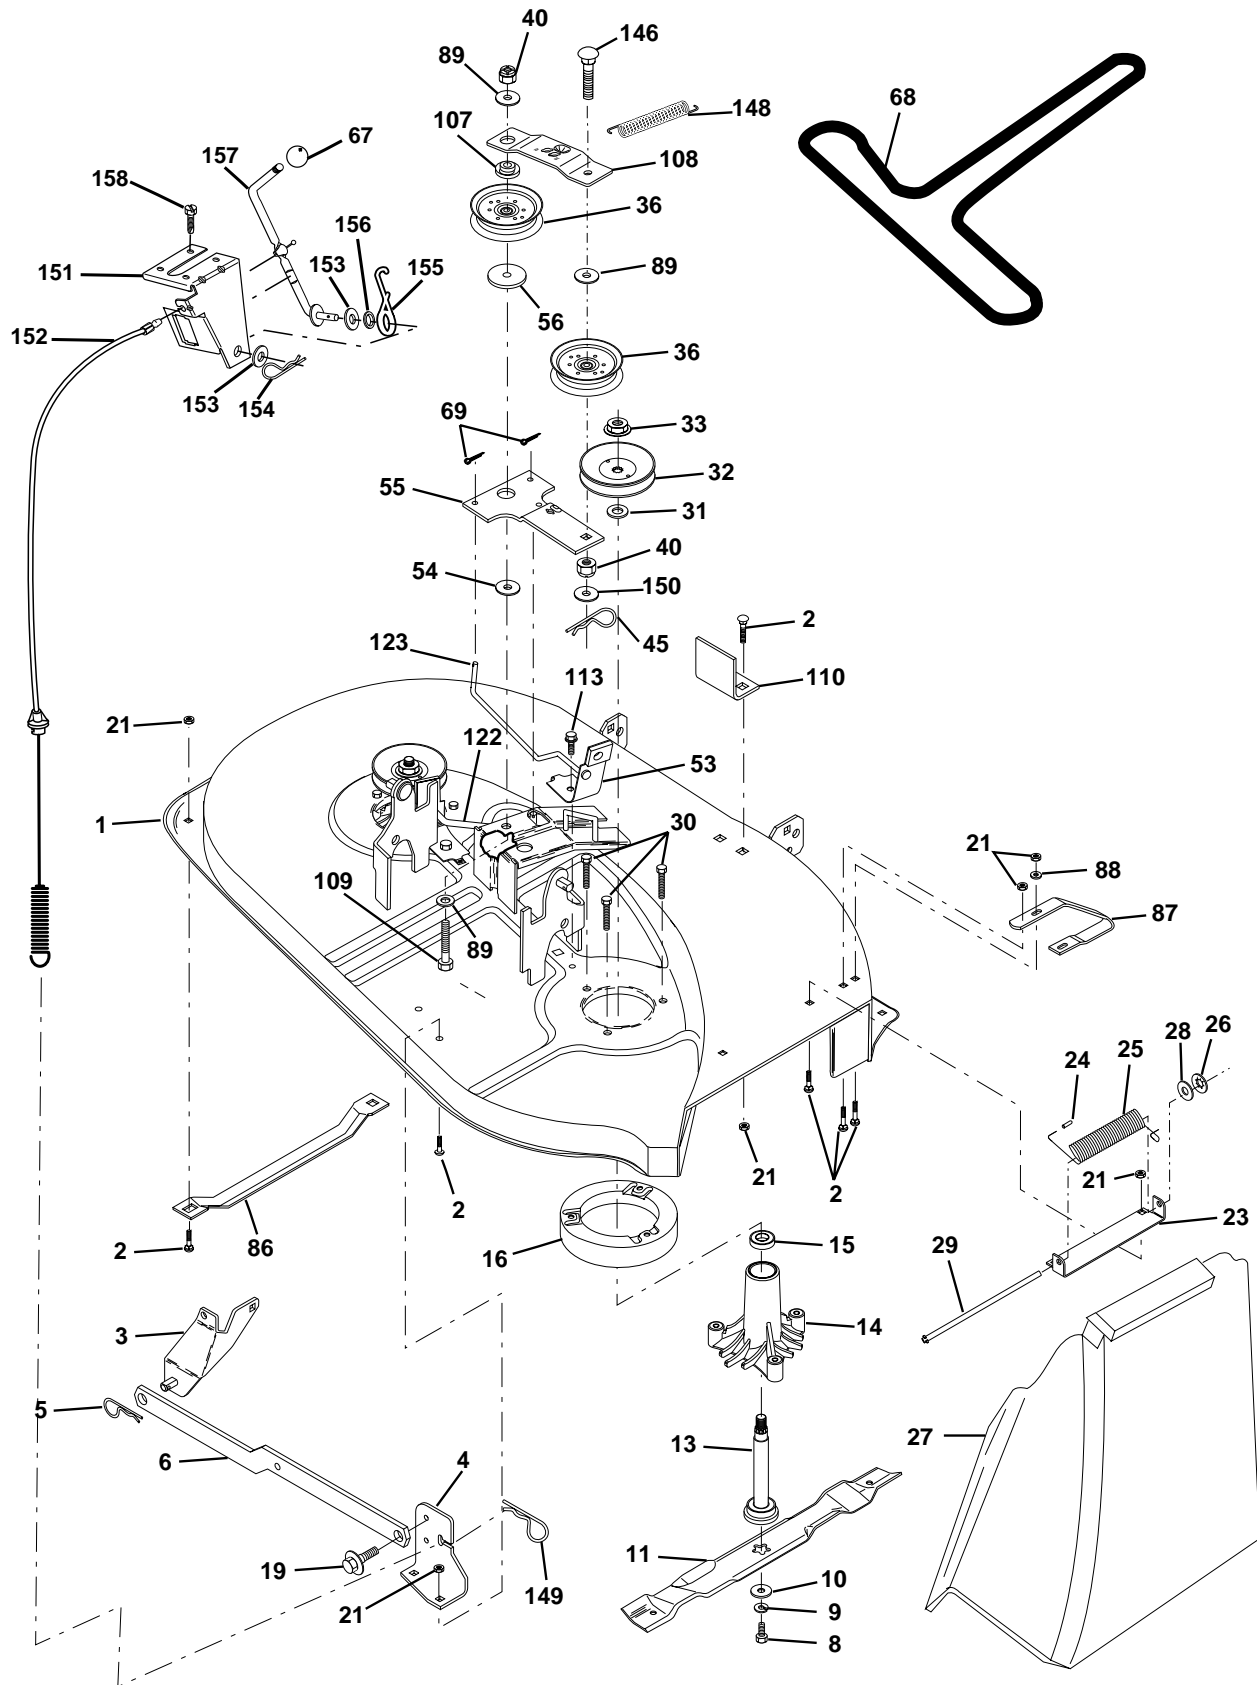

REPAIR PARTS

TRACTOR - - MODEL NUMBER (LT1238) LT1238B, PRODUCT NO. 954 56 70-24
MOWER DECK

REPAIR PARTS

TRACTOR - - MODEL NUMBER (LT1238) LT1238B, PRODUCT NO. 954 56 70-24
MOWER DECK

KEY NO.	PART NO.	DESCRIPTION	KEY NO.	PART NO.	DESCRIPTION
1	532170280	Mower Housing Assembly	55	532133840	Idler Arm Assembly
2	872140506	Bolt Carriage 5/16-18 x 3/4	56	532165723	Spacer, Retainer
3	532138017	Bracket Asm Fr. Sway Bar	67	532106932	Knob
4	532169970	Bracket Deck Sway Bar 38"/42"	68	532144200	V-Belt, 42" Mower
5	532124670	Retainer Spring	69	876020312	Pin, Cotter 3/32 x 3/4
6	532130832	Arm, Suspension, Rear	86	532125074	Runner, LH
8	532850857	Bolt 3/8-24 x 1.25 Grade 8	87	532128772	Runner, RH
9	810030600	Washer, Lock 3/8	88	819111216	Washer 11/32 x 3/4 x 16 Ga
10	532140296	Washer, Hardened	89	819131612	Washer 13/32 x 1 x 12 Ga.
11	532138497	Blade Mower	107	532133502	Spacer Retainer
13	532137645	Shaft Assembly, Mandrel, Vented (Includes Key Number 6)	108	532133503	Stiffener, Idler Arm
14	532128774	Housing, Mandrel, Vented	109	874760640	Bolt, Hex Hd 3/8-16 x 2-1/2
15	532110485	Bearing, Ball, Mandrel	110	532142587	Upstop Deck Front 38"
16	532174493	Stripper, Mower Deck	113	817060512	Screw 5/16-1/ x 3/4
19	532132827	Bolt, Shoulder	122	532131289	Rod, Brake LH
21	873680500	Nut	123	532169971	Rod, Brake RH
23	532137607	Bracket, Mower Deflector	146	532165891	Bolt Carriage Idler
24	532105304	Cap, Sleeve	148	532169022	Spring Return Idler
25	532123713	Spring, Torsion, Deflector	149	532165898	Retainer Spring Yellow
26	532110452	Nut, Push	150	819091216	Washer 9/32 x 3/4 x 16 Ga.
27	532175943	Shield, Deflector	151	532169670	Bracket Clutch Cable
28	819111016	Washer 11/32 x 5/8 x 16 Gauge	152	532172758	Clutch Cable 38"/46"
29	532106735	Rod, Hinge	153	532169674	Washer Flat 3/8" Type B
30	532157722	Screw Thdrol. Washer Head	154	532169675	Spring Retainer
31	532129963	Washer, Spacer	155	532169671	Spring Retention LVR CLTCH CAB
32	532153532	Pulley, Mandrel	156	532169672	Spacer Clutch Cable
33	532178342	Nut, Toplock	157	532169669	Rod Clutch Cable 3/8"
36	532131494	Pulley, Idler, Flat	158	817720410	Screw Hex Thd Cut 1/4-20 x 5/8
40	873680600	Nut, Crownlock 3/8-16 Unc	--	532130794	Mandrel Assembly (Includes Key Numbers 13-15, 17-19, 31 and 33)
45	532124788	Retainer	--	532170317	Mower Deck, Complete
53	532130840	Brake Assembly			
54	532133943	Washer, Hardened			

NOTE: All component dimensions given in U.S. inches
1 inch = 25.4 mm