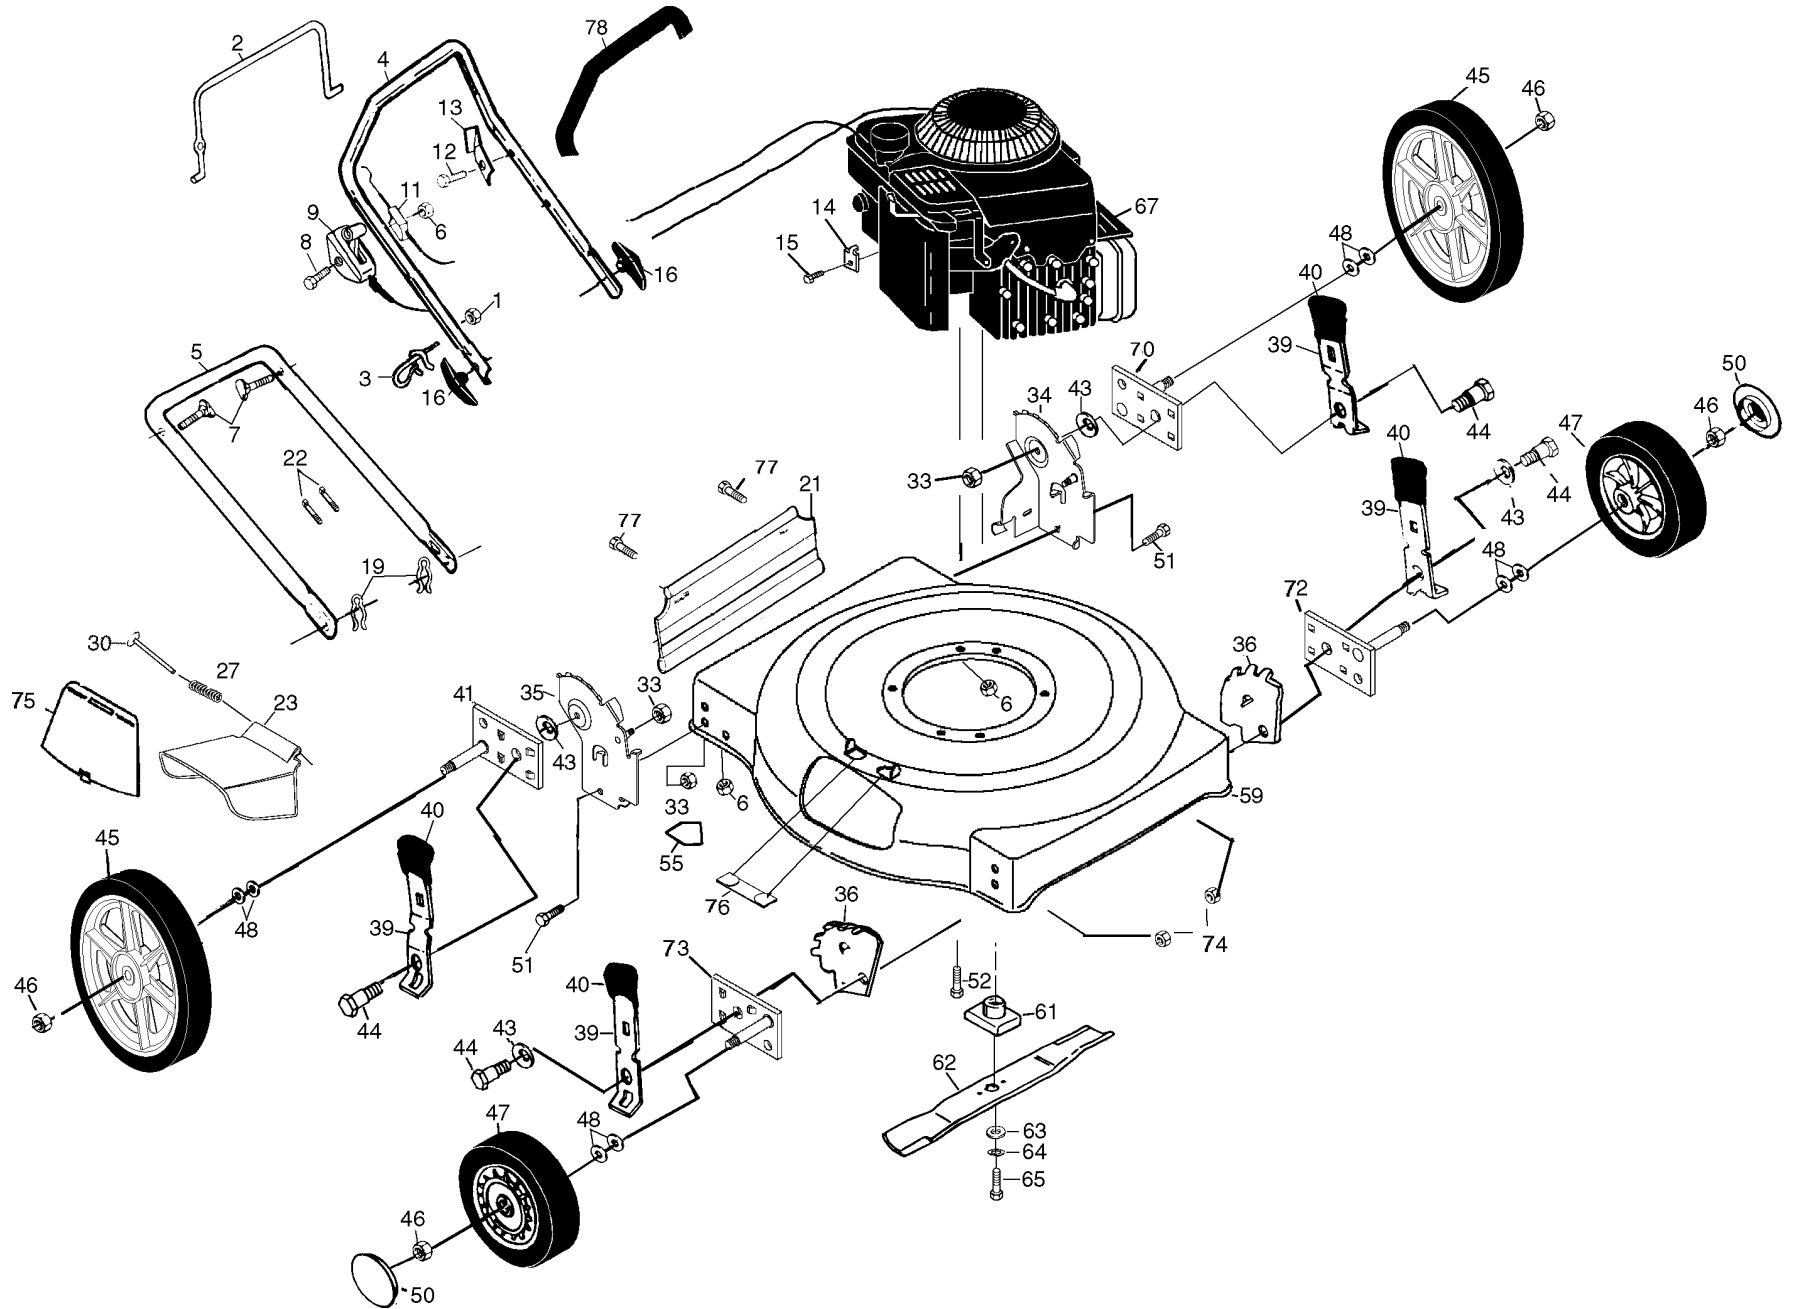

REPAIR PARTS

ROTARY LAWN MOWER - - MODEL NUMBER 6022SH (6022SHA)

REPAIR PARTS

ROTARY LAWN MOWER - - MODEL NUMBER 6022SH (6022SHA)

KEY NO.	PART NO.	DESCRIPTION
1	532063601	Locknut 1/4-20
2	532176563	Control Bar
3	532132001	Rope Guide
4	532173693	Upper Handle w/Grip
5	532174291	Lower Handle
6	532063601	Locknut 1/4-20
7	532131959	Handle Bolt 5/16-18
8	532144929	Hex Washer Head Screw 1/4-20 x 2-1/8
9	532164137	Throttle Control
11	532133107	Engine Zone Control Cable
12	532750097	Hex Washer Head Screw #10-24 x 1/2
13	532125162	Up-Stop Bracket
14	532213146	Cable Clamp
15	532083816	Screw #10 x 5/8
16	532136376	Handle Knob
19	532051793	Hairpin Cotter
21	532165858	Rear Deflector
22	532066426	Wire Tie
23	532176561	Discharge Guard
27	532160832	Torsion Spring
30	532160833	Hinge Rod
33	532063124	Locknut 5/16-18
34	532174413	Wheel Bracket Support (Left)
35	532174414	Wheel Bracket Support (Right)
36	532165704	Wheel Bracket Adjuster
39	532168599	Selector Spring
40	532087877	Selector Knob
41	532168602	Axle Arm Assembly (RR)
43	819112222	Washer
44	532160828	Shoulder Bolt

KEY NO.	PART NO.	DESCRIPTION
45	532752063	Wheel Assembly (Rear)
46	532083923	Locknut 1/16-18
47	532750550	Wheel Assembly (Front)
48	532057143	Washer
50	532077400	Hubcap
51	874760514	Hex Head Bolt 5/16-18x
52	532150406	Hex Head Thread Rolling Screw 3/8-16 x 1
55	532107339	Danger Decal
59	532176565	Lawn Mower Housing (Incl. Key Nos. 55)
61	532851514	Blade Adapter
62	532141114	22" Blade
63	532851074	Hardened Washer
64	532850263	Helical Lockwasher 3/8
65	532851084	Screw Hex Head 3/8-24 x 1-3/8 (Grd. 8)
67	-----	Engine - Briggs & Stratton Model No. 12H802 Order parts from engine manufacturer
70	532168601	Axle Arm Assem.(LR)
72	532168605	Axle Arm Assm. ((LF)
73	532168604	Axle Arm Assm. (RF)
74	532751153	Nut
75	532176562	Plate. Mulcher
76	532176560	Clip. Closeout
77	874760412	Screw
78	532164265	Foam Grip
--	532177945	Owner's Manual (English/French)
--	532162300	Warning Decal(Not Shown)

NOTE: All component dimensions given in U.S. inches
1 inch = 25.4 mm