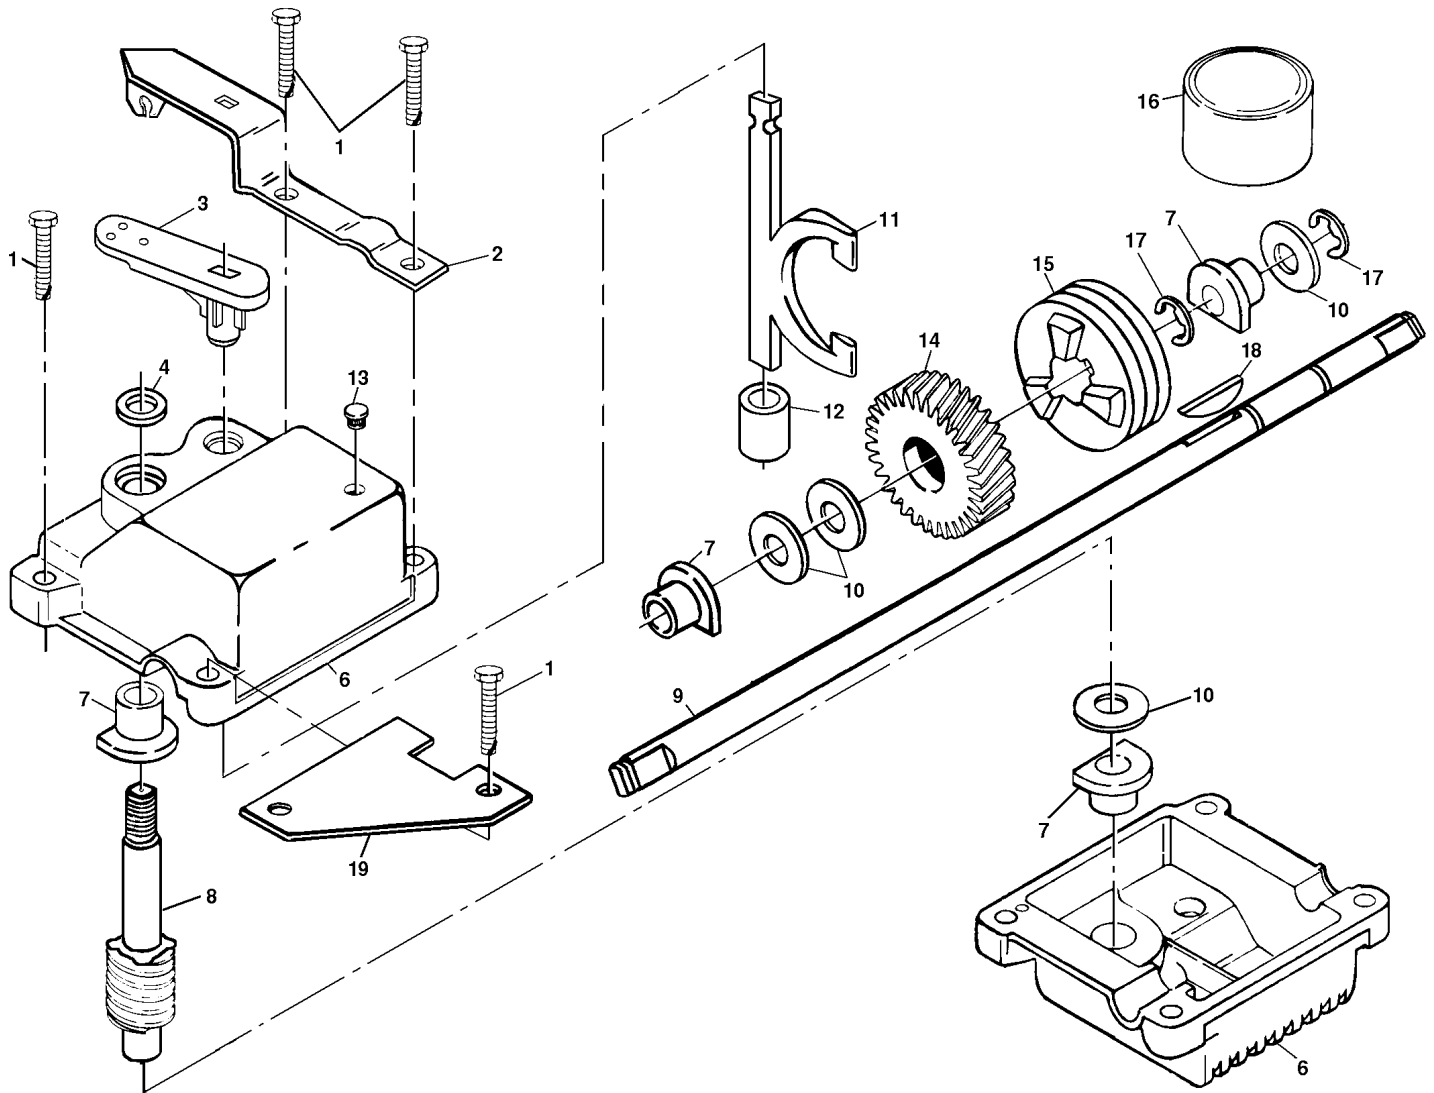

REPAIR PARTS

ROTARY LAWN MOWER MODEL NUMBER 6522CH (6522CHA)

KEY NO.	PART NO.	DESCRIPTION
1	532146323	Drive Control
2	532751152	Locknut #10-24
3	532158755	Pan Head Machine Screw 1/4-20 x 2-1/8
4	532150495	Spring Retainer
5	532077400	Hubcap
6	532145212	Nut
8	532088558	Wheel & Tire Assembly
9	812000058	E-ring
10	532137054	Pinion
11	532088080	Dust Cover
12	532087877	Selector Knob
13	532151521	Wheel Adjuster Assembly (Left)
14	532151520	Wheel Adjuster Assembly (Right)
16	532063601	Locknut
18	532137090	Spring

KEY NO.	PART NO.	DESCRIPTION
20	532075192	Spring
21	532067725	Washer 1/2 x 1-1/2 x .134
22	532702511	Gear Case Assembly
23	532137052	Drive Pulley
24	532132010	Locknut
27	532700479	Drive Cover
28	532146072	Screw
29	532149746	Pan Head Tapping Screw #10-24 x 1-3/4
30	532169931	Catcher Frame
31	532176575	Grass Bag
32	532146527	V-Belt
38	532086012	Drive Shaft Cover

NOTE: All component dimensions given in U.S. inches.
1 inch = 25.4 mm

REPAIR PARTS

ROTARY LAWN MOWER MODEL NUMBER 6522CH (6522CHA)

GEAR CASE ASSEMBLY PART NUMBER 532702511

KEY NO.	PART NO.	DESCRIPTION
1	817490416	Tapping Screw 1/4-20 x 1-1/4
2	532140269	Engagement Bracket
3	532137053	Shifter
4	532057072	Seal
6	532048373	Gear Case Halves Kit (Includes Key Nos. 4, and 7)
7	532077881	Bearing
8	532137051	Worm Shaft
9	532137074	Drive Shaft
10	532057079	Hardened Washer