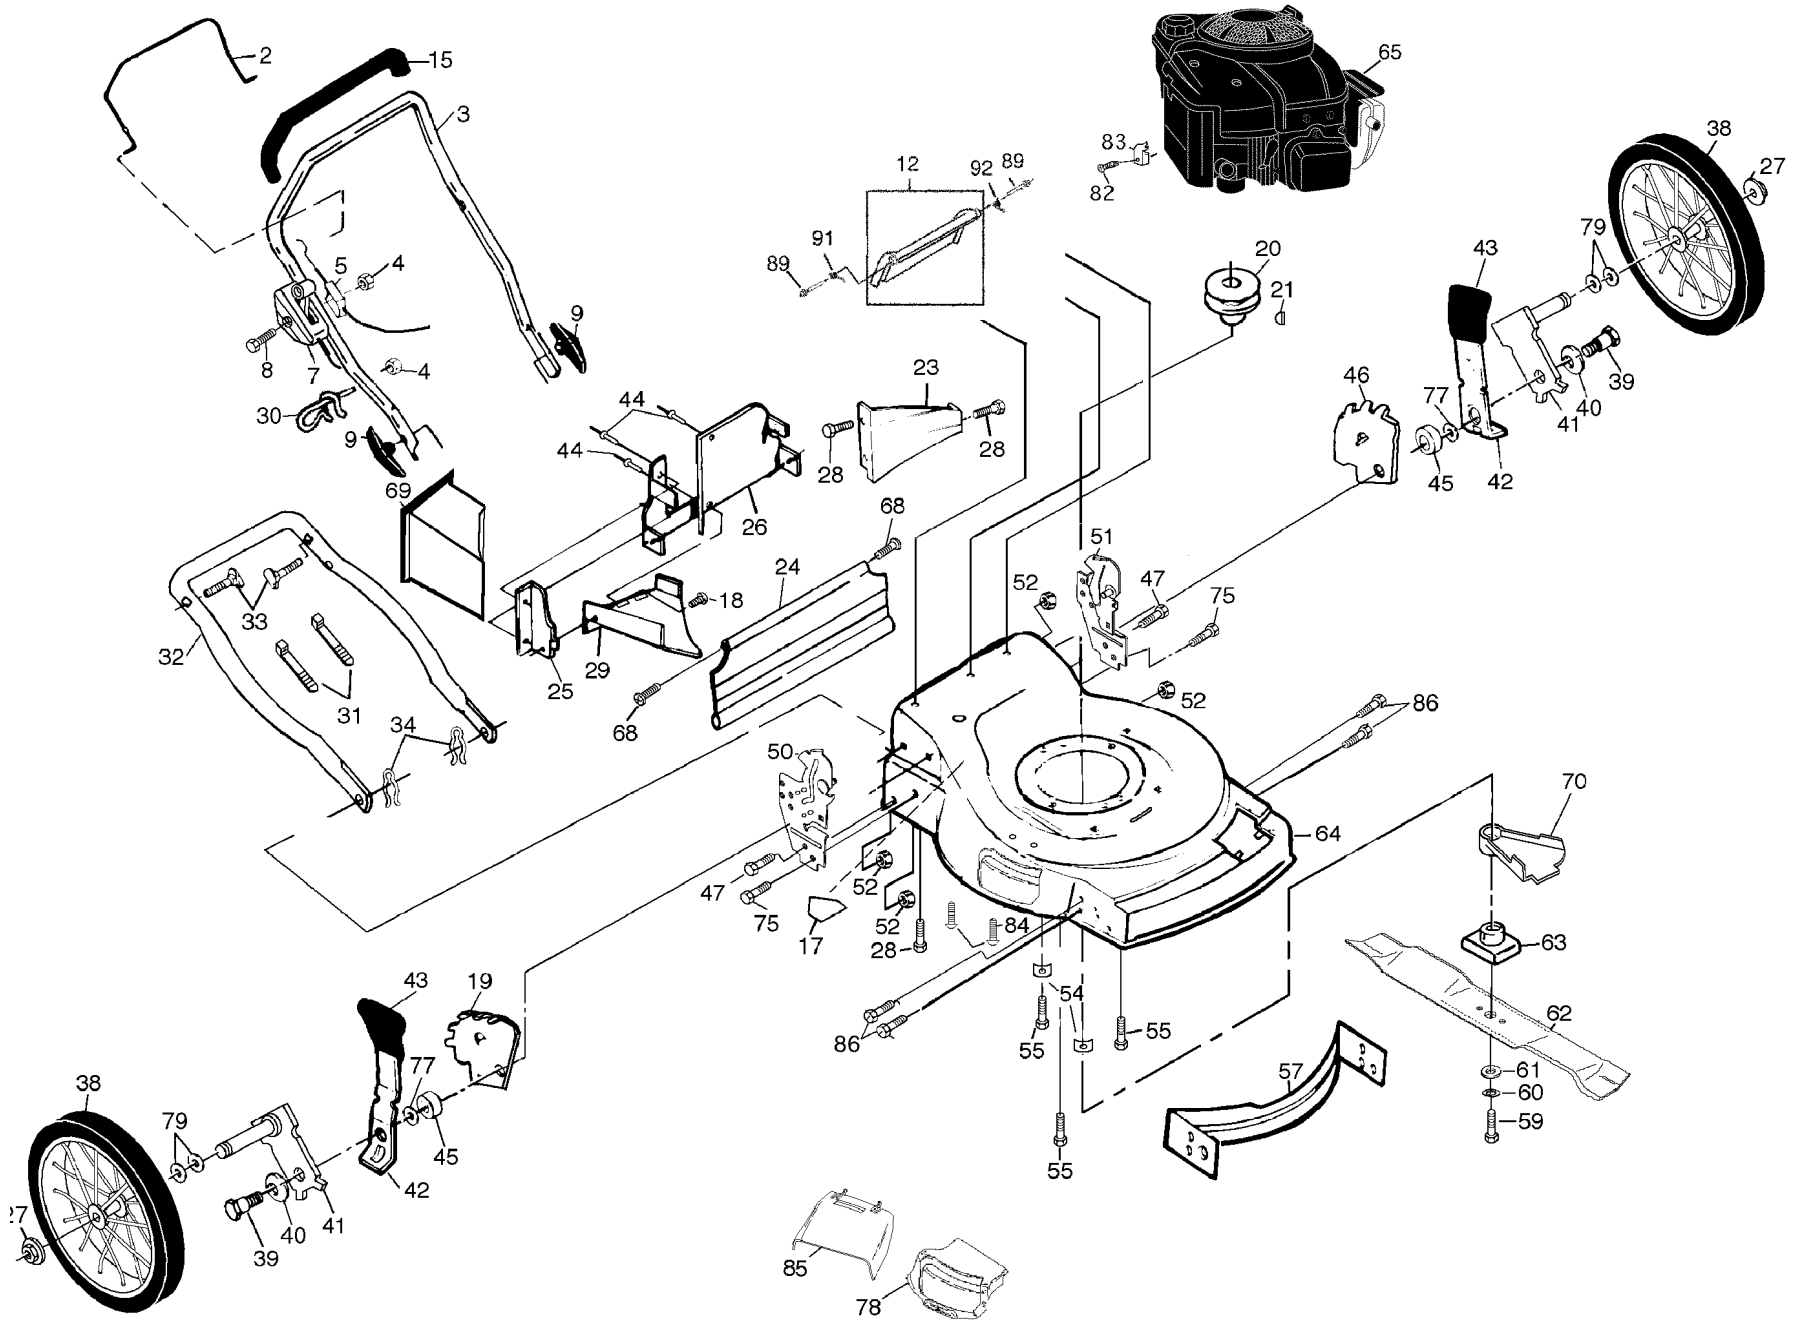

REPAIR PARTS

ROTARY LAWN MOWER MODEL NUMBER 6522CH (6522CHA)

REPAIR PARTS

ROTARY LAWN MOWER MODEL NUMBER 6522CH (6522CHA)

KEY NO.	PART NO.	DESCRIPTION
2	532176580	Control Bar
3	532167163	Upper Handle
4	532063601	Locknut
5	532130861	Engine Zone Control Cable
7	532700417	Throttle Control
8	532144929	Hex Washer Head Screw 1/4-20 x 2-1/8
9	532136376	Handle Knob
12	532170947	Rear Door Kit
15	532164265	Handle Grip
17	532107339	Danger Decal
18	532150050	Screw
19	532155047	Wheel Adjusting Bracket
20	532084596	Engine Pulley
21	532087677	Hi Pro Key #505
23	532125348	Rear Baffle
24	532140540	Rear Skirt
25	532138860	Side Baffle
26	532166800	Back Plate
27	532083923	Flanged Locknut
28	532054583	Screw Hex Head 1/4-20 x 1/2
29	532177133	Discharge Baffle
30	532132001	Rope Guide
31	532066426	Wire Tie
32	532153605	Lower Handle
33	532131959	Handle Bolt
34	532051793	Hairpin Cotter
38	532752063	Wheel & Tire Assembly
39	532142748	Shoulder Bolt
40	532061651	Spring Washer
41	532162233	Axle Arm
42	532177132	Selector Spring
43	532175477	Selector Knob
44	532128415	Pop Rivet
45	532146630	Spacer
46	532155047	Wheel Adjusting Bracket

KEY NO.	PART NO.	DESCRIPTION
47	532150078	Self-tapping Screw 5/16-18 x 3/4
50	532177130	Handle Bracket (Right)
51	532177131	Handle Bracket (Left)
52	532751592	Locknut 3/8-16
54	532125078	Washer
55	532150406	Hex Head Thread Rolling Screw 3/8-16 x 1-1/8
57	532170557	Front Baffle
59	532851084	Hex Head Machine Screw 3/8-24 x 1-3/8 Gr. 8
60	532850263	Helical Lock Washer
61	532851074	Hardened Washer
62	532141114	Blade 22"
63	532851514	Blade Adapter
64	532176583	Lawn Mower Housing Kit (Includes Key No. 17)
65	-----	Engine Briggs & Stratton 120602
68	532088652	Hinge Screw
69	532166649	Mulcher Plug
70	532134612	Debris Shield
75	874760612	Bolt
77	532088348	Flat Washer
78	532150756	Combi-Cut Door Assm.
79	532057143	Wave Washer
82	532083816	Screw
83	532213146	Engine Clamp
84	532063601	Nut
85	532150653	Clip on Guard
86	817600406	Screw
89	532165912	Bolt
91	532170939	Spring RH
92	532170938	Spring LH
--	532162300	Warning Decal
--	532177950	Owner's Manual

NOTE: All component dimensions given in U.S. inches.
1 inch = 25.4 mm