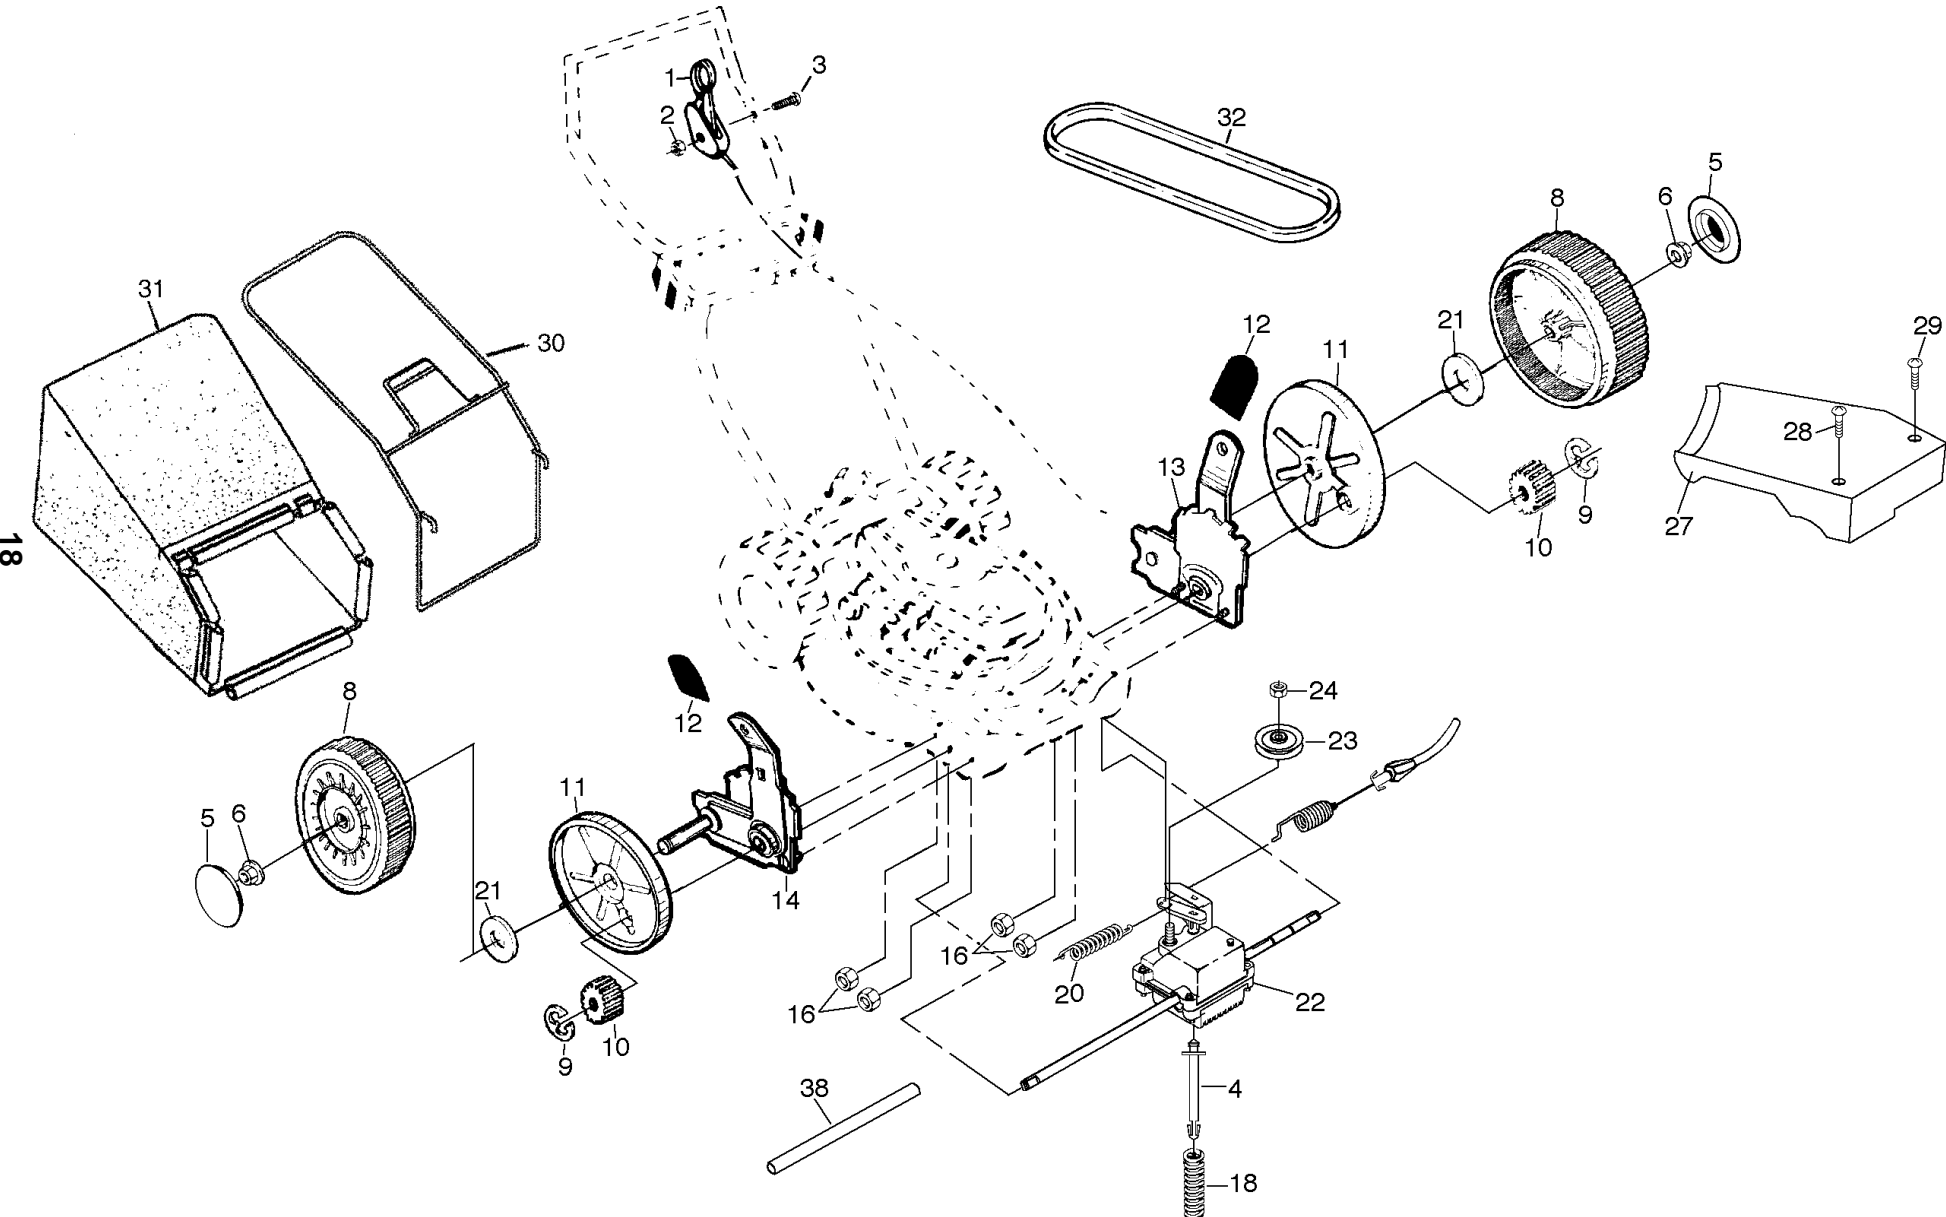

REPAIR PARTS

ROTARY LAWN MOWER MODEL NUMBER 6522CH (6522CHA)

www.mymowerparts.com

For Husqvarna Parts Call 606-678-9623 or 606-561-4983

REPAIR PARTS

ROTARY LAWN MOWER MODEL NUMBER 6522CH (6522CHA)

KEY NO.	PART NO.	DESCRIPTION
1	532146323	Drive Control
2	532751152	Locknut #10-24
3	532158755	Pan Head Machine Screw 1/4-20 x 2-1/8
4	532150495	Spring Retainer
5	532077400	Hubcap
6	532145212	Nut
8	532088558	Wheel & Tire Assembly
9	812000058	E-ring
10	532137054	Pinion
11	532088080	Dust Cover
12	532087877	Selector Knob
13	532151521	Wheel Adjuster Assembly (Left)
14	532151520	Wheel Adjuster Assembly (Right)
16	532063601	Locknut
18	532137090	Spring

KEY NO.	PART NO.	DESCRIPTION
20	532075192	Spring
21	532067725	Washer 1/2 x 1-1/2 x .134
22	532702511	Gear Case Assembly
23	532137052	Drive Pulley
24	532132010	Locknut
27	532700479	Drive Cover
28	532146072	Screw
29	532149746	Pan Head Tapping Screw #10-24 x 1-3/4
30	532169931	Catcher Frame
31	532176575	Grass Bag
32	532146527	V-Belt
38	532086012	Drive Shaft Cover

NOTE: All component dimensions given in U.S. inches.
1 inch = 25.4 mm