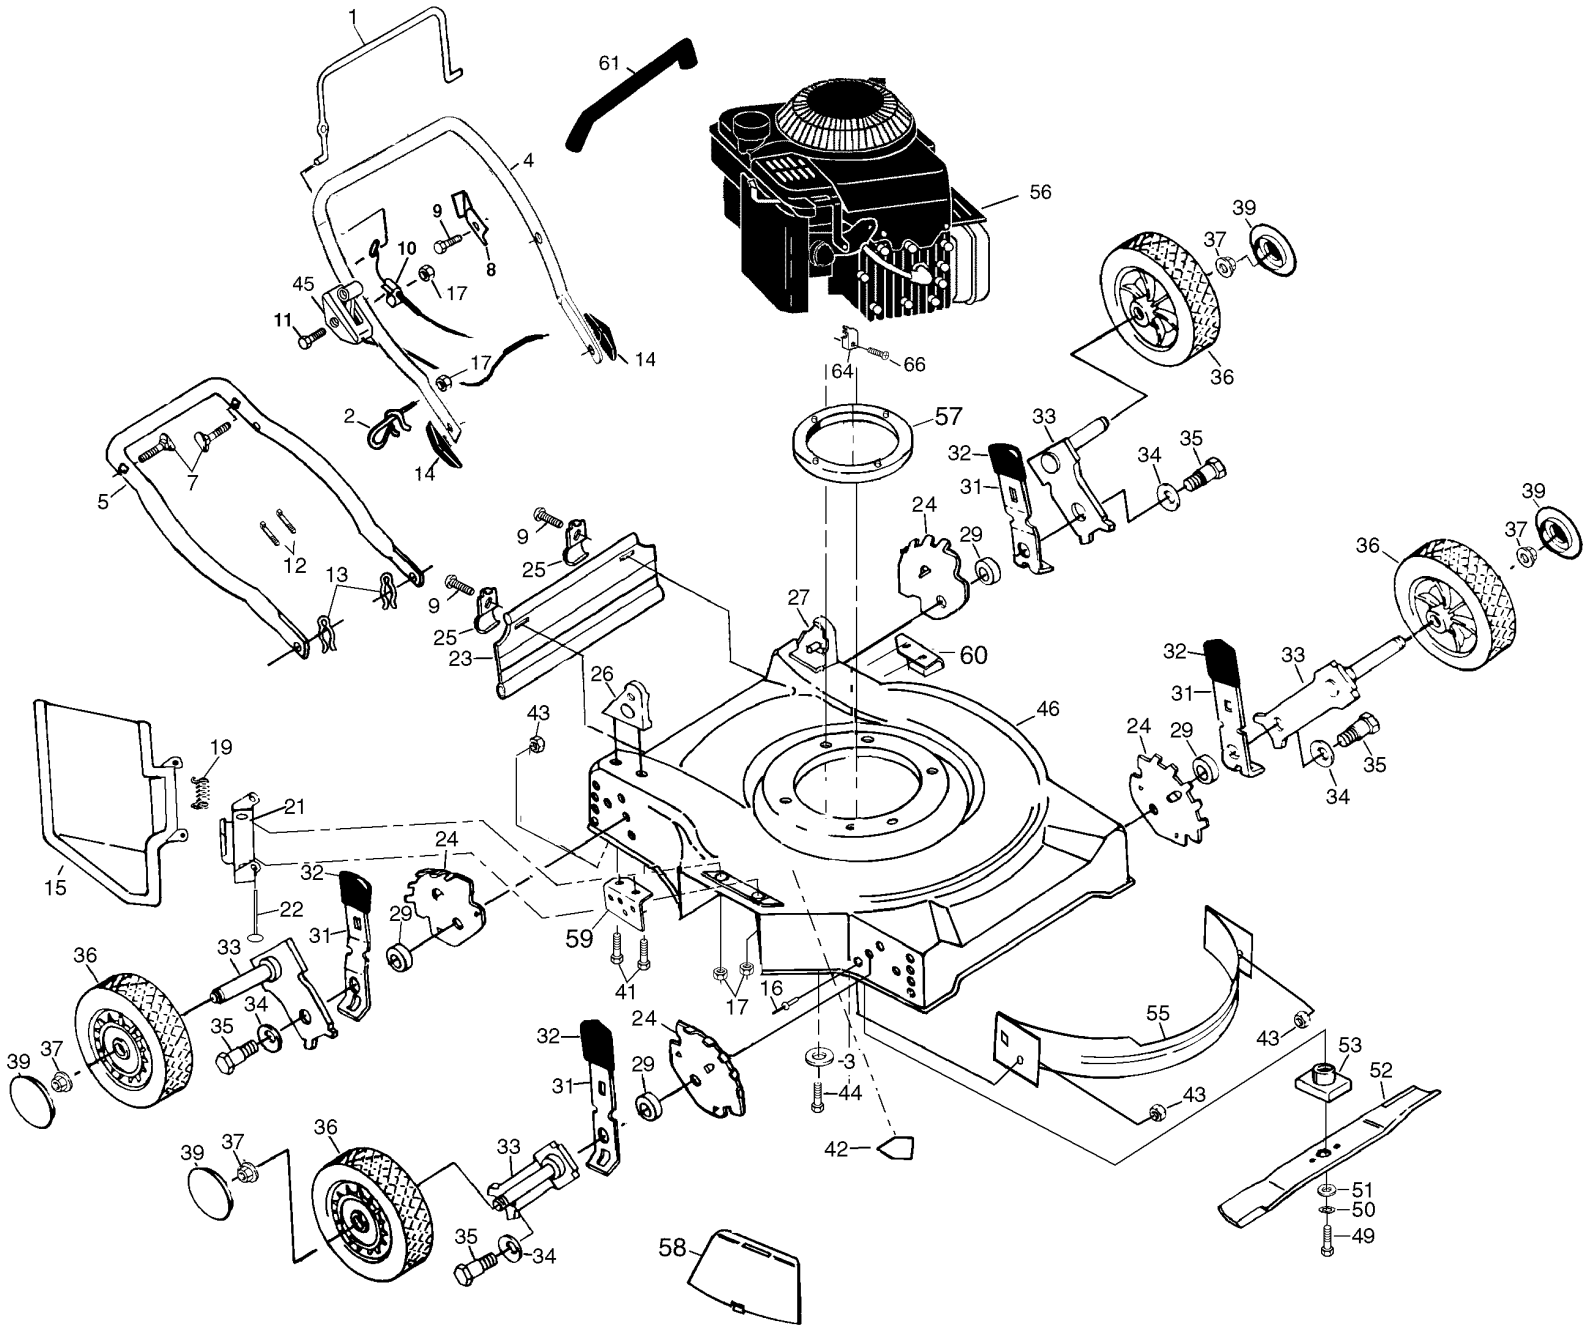

REPAIR PARTS

ROTARY LAWN MOWER - - MODEL NO. 6020MD (6020MDA)

REPAIR PARTS

ROTARY LAWN MOWER - - MODEL NO. 6020MD (6020MDA)

KEY NO.	PART NO.	DESCRIPTION	KEY NO.	PART NO.	DESCRIPTION
1	532176555	Control Bar	35	532142748	Shoulder Bolt
2	532153638	Rope Guide	36	532148442	Wheel and Tire Assembly
3	532053998	Engine Washer	37	532083923	Nut
4	532165526	Upper Handle	39	532077400	Hubcap
5	532159354	Lower Handle	41	532149741	Thread Cutting Screw 5/16-18 x 3/4
7	532131959	Handle Bolt	42	532107339	Danger Decal
8	532125162	Up-Stop Bracket	43	532751592	Locknut 3/8-16
9	532750097	Hex Washer Head Screw #10-24 x 1/2	44	532850999	Hex Head Thread Rolling Screw 3/8-169 x 1-1/8
10	532130861	Engine Zone Control Cable	45	532166971	Throttle Control
11	532144929	Screw Hex Hd 1/4 x 2- 1/8	46	532176559	Lawn Mower Housing
12	532066426	Wire Tie	49	532851084	Hex Head Screw 3/8-24 x 1-3/8 (Grd.8)
13	532051793	Hairpin Cotter	50	532850263	Helical Lock Washer 3/8
14	532128638	Handle Knob	51	532851074	Hardened Washer
15	532850778	Discharge Guard	52	532145106	Blade 20"
16	532128415	Pop Rivet	53	532850977	Blade Adapter
17	532063601	Locknut 1/4-20	55	532139790	Front Baffle
19	532087589	Torsion Spring	56	-----	Engine B & S 12H802 (Order parts from engine manufacturer)
21	532087593	Bracket Assembly	57	532701313	Spacer Ring
22	532147286	Hinge Rod	58	532125444	Mulcher Plate
23	532140543	Rear Deflector	59	532125424	Bracket Support (Right)
24	532139901	Wheel Adjusting Bracket	60	532125423	Bracket Support (Left)
25	532125207	Deflector Bracket	61	532164265	Handle Grip
26	532170975	Handle Bracket Assembly(Right)	64	532111190	Cable Clamp
27	532170977	Handle Bracket Assembly(Left)	66	532083816	Screw #10 x 5/8
29	532146630	Spacer	--	532177944	Owner's Manual (English/French)
31	532141730	Selector Spring	--	532125046	Rear Baffle (Not shown)
32	532087877	Selector Knob	--	532162300	Warning Decal
33	532149857	Axle Arm Assembly			
34	532062335	Belleville Washer