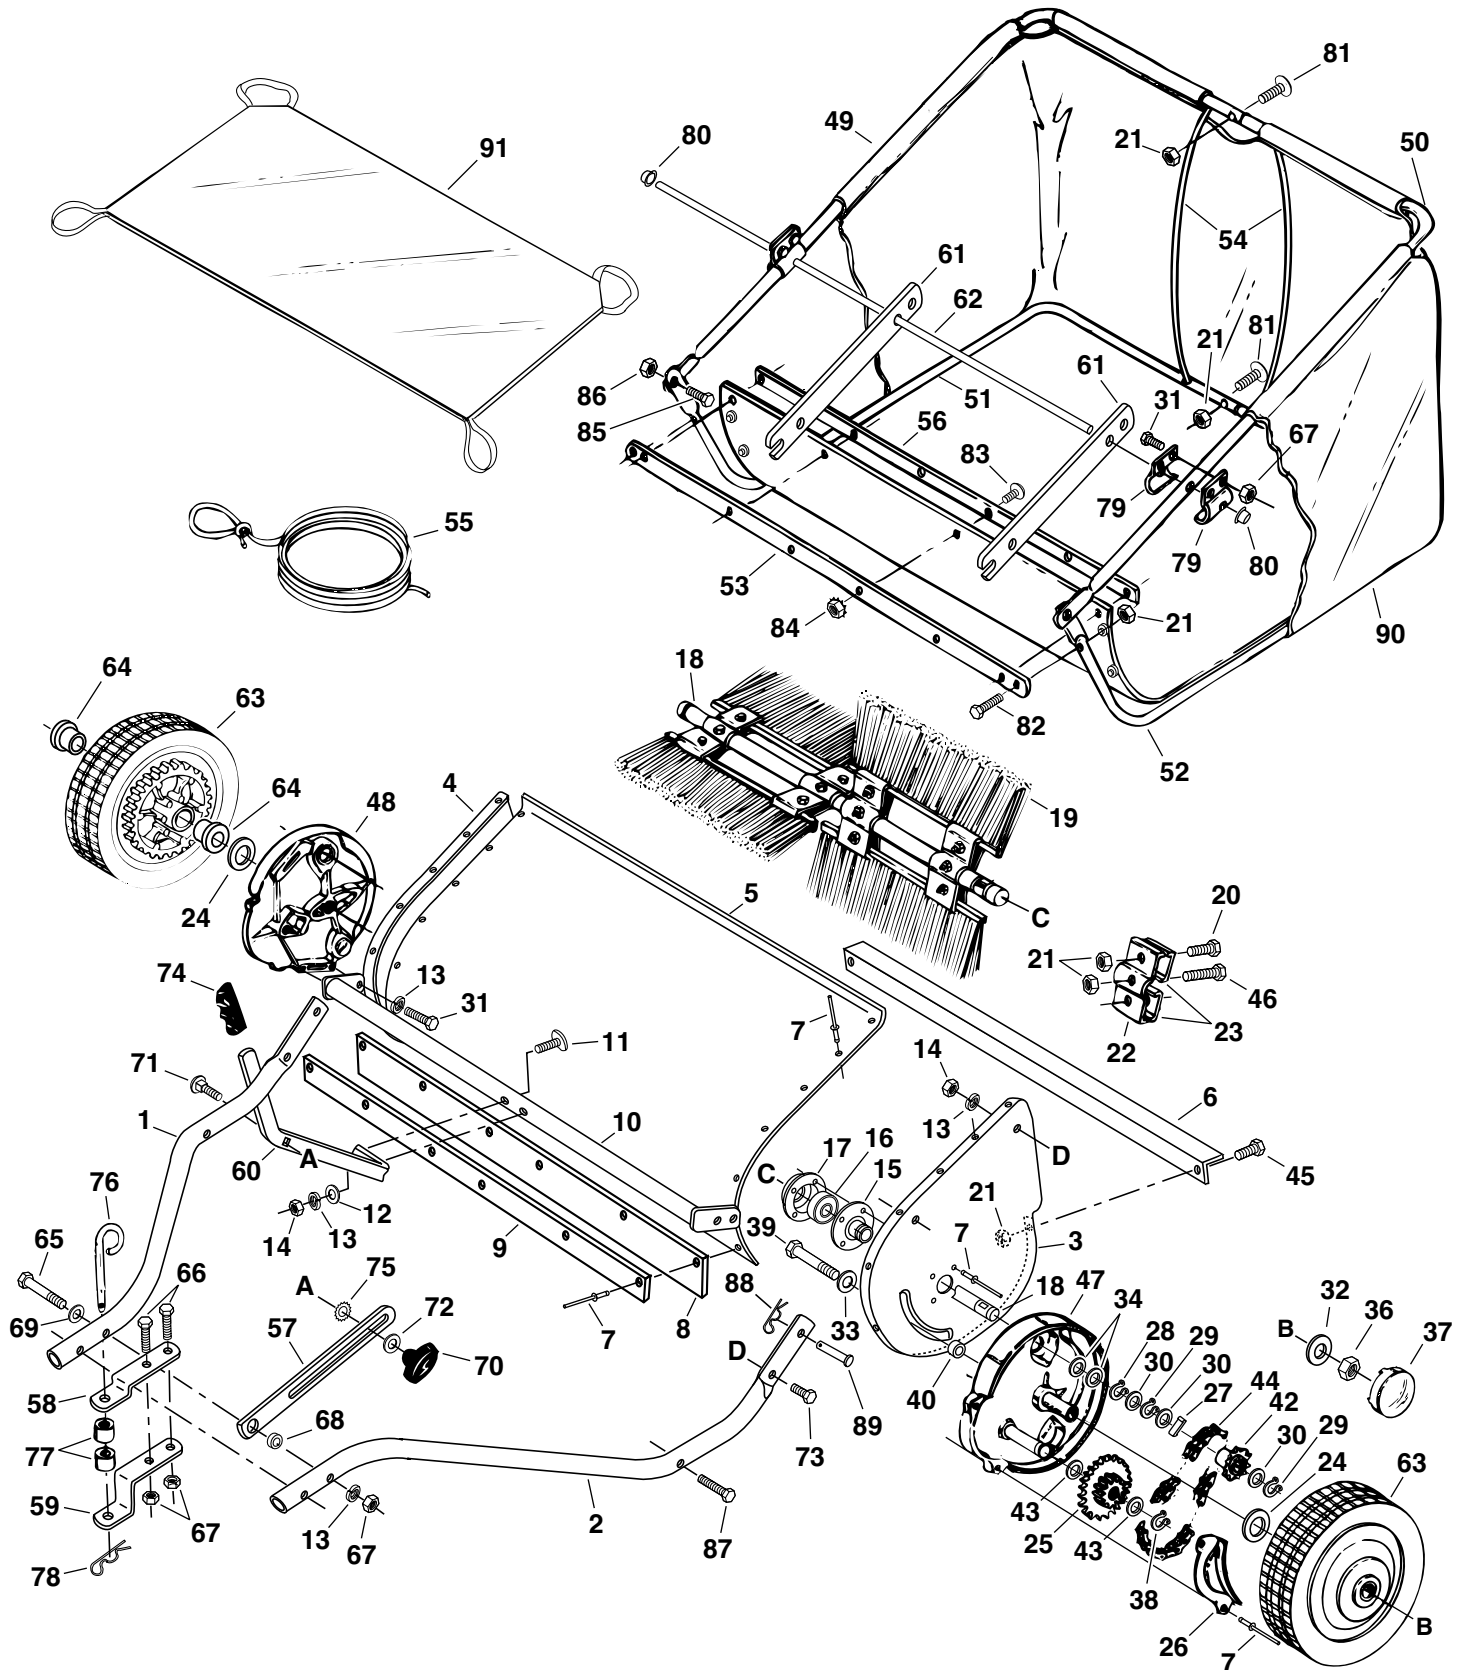

Reserve onderdelen

Repuestos

Reservdelar

PARTS

REPAIR PARTS FOR MODELS 45-02091 (32") & 45-01971 (38") - HIGH PERFORMANCE LAWSWEEPERS

Ref No	Husq./Jons. Model #	Description
1	531 00 74-10	Hitch Tube R.H. 38"
1	531 00 74-09	Hitch Tube R.H. 32"
2	531 00 74-12	Hitch Tube L.H. 38"
2	531 00 74-11	Hitch Tube L.H. 32"
3	531 00 28-08	End Plate L.H.
4	531 00 28-09	End Plate R.H.
5	531 00 74-14	Wrapper 38"
5	531 00 74-13	Wrapper 32"
6	531 00 74-15	Rear Support Brace
6	531 00 74-16	Rear Support Brace
7	722 78 70-03	Rivet
8	506 62 22-01	Skirt 38"
8	531 00 76-17	Skirt 32"
9	531 00 76-09	Skirt & Bag Retainer 32"
9	531 00 74-17	Skirt Retainer 38"
10	531 00 74-19	Height Adjustment Ass'y. 38"
10	531 00 74-18	Height Adjustment Ass'y. 32"
11	531 00 28-15	Curved Hd. Bolt 5/16-18 x 1-5/8"
12	531 00 28-16	Washer Bowed 1" x .32" x .06"
13	735 11 64-05	Lock Washer 5/16"
14	873 22 05-00	Hex Nut 5/16-18 Thread
15	506 62 02-01	Brush Bushing Ass'y.
16	531 00 28-17	Ball Bearing
17	506 62 04-01	Bearing Retainer
18	506 62 05-01	Brush Shaft 38"
18	531 00 76-15	Brush Shaft 32"
19	531 00 74-20	Brush 32"
19	531 00 74-21	Brush 38"
20	725 23 70-51	Hex Bolt 1/4-20 x 3/4" (Gr. 5)
21	531 00 76-29	Hex Lock Nut 1/4-20 Thread
22	506 62 06-01	Brush Retainer (Double)
23	506 62 07-01	Brush Retainer (Single)
24	531 00 27-41	Flat Washer 1-1/4" x .78 I.D.
25	506 62 17-01	Gear Sprocket Sub Ass'y.
26	506 62 18-01	Dust Cover
27	506 62 19-01	Pawl
28	506 62 23-01	Retaining Ring 3/4"
29	506 62 24-01	Retaining Ring .594" I.D.
30	506 62 25-01	Shim Washer 1-1/8" x .594" x .025"
31	874 78 05-12	Hex Bolt 5/16-18 x 3/4"
32	734 11 73-41	Flat Washer 1-1/2" x .375" x .062"
33	734 11 72-01	Washer 3/8" Standard
34	506 62 47-01	Flat Washer .78" x 1.25" x .06"
36	506 62 29-01	Hex Lock Nut 3/8-24 Thread
37	506 62 30-01	Hub Cap
38	506 62 31-01	Retaining Ring 1/2"
39	506 62 33-01	Hex Bolt 3/8-24 x 3-1/4" (Gr. 5)