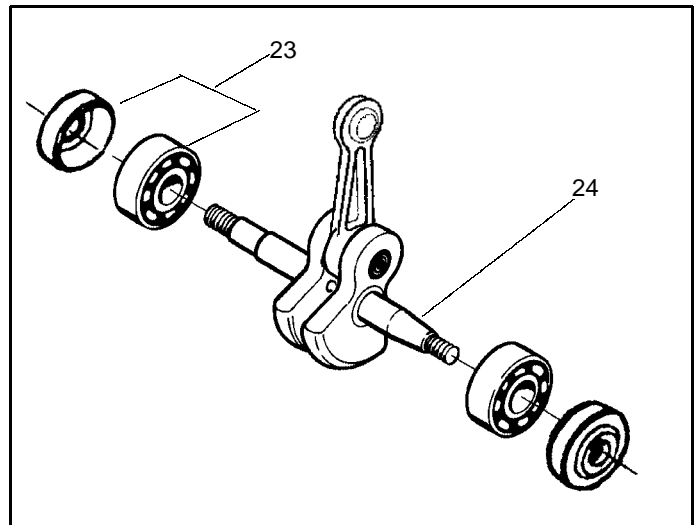

Ref.	Part No.	Description	Ref.	Part No.	Description
1	530071348	Kit- Lever & Link Assy.	27	530037652	Insulator-Heat
2	530029879	Pin-Pivot	28	530069944	Piston Kit (Includes pin and 29-31)
3	530015915	Pin-Link	29	530029805	Ring-Piston (36cc)
4	530015911	Screw	30	530015697	Piston Pin Retainer
5	530054741	Assy-Front Link	31	530049794	Cap-Crankcase
6	530016237	Spring-Chain Brake	32	530015897	Screw
7	530024419	Retainer			Not Shown
8	530015914	Screw			
9	530049075	Journal-Right			
10	530029881	Journal-Left			
11	530015910	Spring-Handguard			
12	530015913	Pin-Spring			
13	530052232	Band-Brake			
14	530054802	Assy-Chain Brake			
15	530029878	Spring-Position			
16	530049483	Cover-Clutch			
17	530015826	Pin-Bar Adjusting			
18	530038593	Retainer			
19	530016110	Screw-Bar Adjusting			
20	530053035	Cover-Chain Brake Spring			
21	530015911	Screw			
22	530016154	Screw			
23	530047609	Assy-Cylinder Shield			
24	530015696	Clip			
25	952030150	Spark Plug (RCJ-7Y)			
26	530069940	Kit-Cylinder (incl.#32)			
					Manual-Operator's - U.S.- California Only
					Screch
					Decal-Warning

Ref.	Part No.	Description	Ref.	Part No.	Description
1	530029813	Assy-Turbo Air Cleaner	13	530015968	Stud - Carb.
2	530019203	Seal - Turbo Clean	14	530016008	Nut
3	530029814	Sleeve-Intake	15	530029811	Air-Filter - Top
4	530053435	Seal-Impulse	16	530015899	Screw
5	530015814	Screw	17	530071511	Kit-Muffler (Includes 20,21 & 22)
6	530037465	Adapter - Carb.	18	530016359	Nut-Brass
7	530019172	Gasket-Carburetor	19	530055600	Cover-Bolt
8	530071510	Carburetor-WT-540	20	530016338	Screw-Muffler
9	530037466	Grommet-Final	21	530055128	Gasket-Muffler
10	530047767	Plate - Support	22	530055171	Backplate-Muffler
11	530015896	Screw	23	530019259	Assy. -Bearing and Seal
12	530036582	Air Filter - Bottom	24	503920801	Assy-Crankshaft & Rod