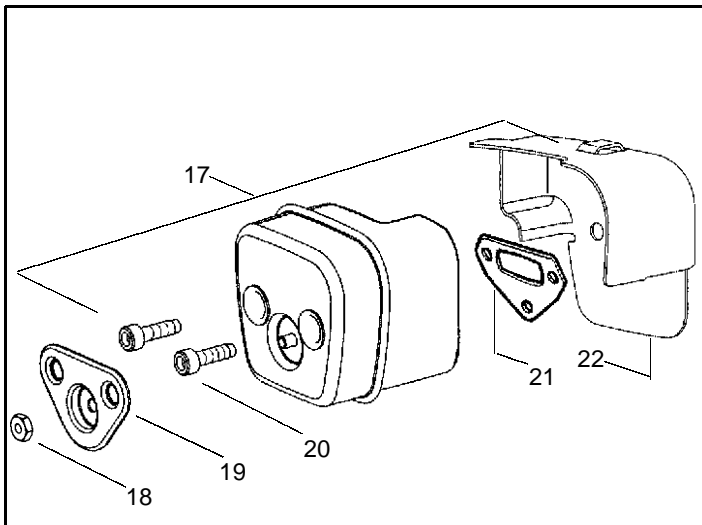

PARTS LIST NO. 530086722		HUSQVARNA PARTS LIST	MODEL(s) 136 LE
DATE 6/18/01	NEW	Note: Illustration may differ from actual model due to design changes	
			PAGE NO. 2

Ref.	Part No.	Description	Ref.	Part No.	Description
1	530029813	Assy-Turbo Air Cleaner	13	530015968	Stud - Carb.
2	530019203	Seal - Turbo Clean	14	530016008	Nut
3	530029814	Sleeve-Intake	15	530029811	Air-Filter - Top
4	530053435	Seal-Impulse	16	530015899	Screw
5	530015814	Screw	17	530071511	Kit-Muffler (Includes 20,21 & 22)
6	530037465	Adapter - Carb.	18	530016359	Nut-Brass
7	530019172	Gasket-Carburetor	19	530055600	Cover-Bolt
8	530071510	Carburetor-WT-540	20	530016338	Screw-Muffler
9	530037466	Grommet-Final	21	530055128	Gasket-Muffler
10	530047767	Plate - Support	22	530055171	Backplate-Muffler
11	530015896	Screw	23	530019259	Assy. -Bearing and Seal
12	530036582	Air Filter - Bottom	24	503920801	Assy-Crankshaft & Rod

□ = NEW PART NUMBER FOR THIS IPL
D = THESE PARTS ARE ILLUSTRATED FOR CLARITY. ORDER COMPLETE ASSEMBLY.