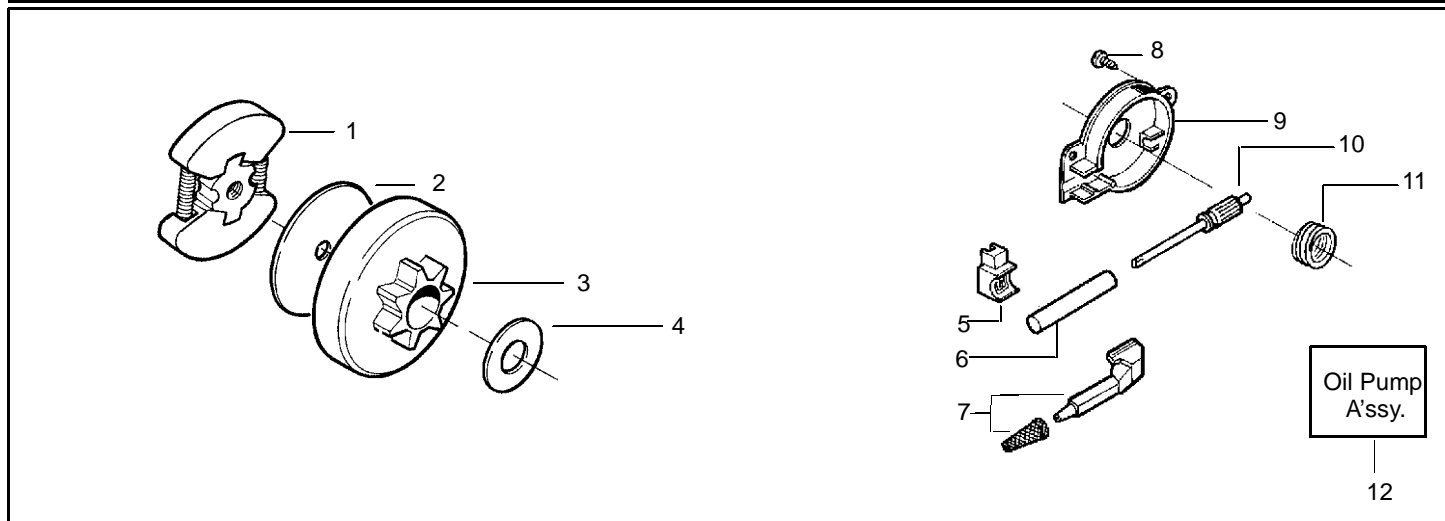

PARTS LIST NO. 530086722		HUSQVARNA PARTS LIST	MODEL(S) 136 LE	
DATE 6/18/01	NEW		NOTE: Illustration may differ from actual model due to design changes	PAGE NO. 3

Ref.	Part No.	Description	Ref.	Part No.	Description
1	530014949	Assy-Clutch	18	530015917	Nut
2	530015611	Washer-Clutch	19	530047855	Plate-Bar
3	530047061	Assy-Clutch Drum w/Bearing	20	530019228	Gasket
4	530015907	Washer-Thrust	21	530036043	Plate-Bar Stud
5	530019174	Seal-Oil	22	530015877	Bar Bolt
6	530029834	Barrel-Oil Pump	23	530015878	Screw
7	530014776	Assy-Oil Pick-Up and Screen	24	530029850	Chain Catcher
8	530015896	Screw	25	530015893	Screw
9	530029835	Housing-Oil Pump	26	530052428	Cover
10	530029838	Assy-Plunger & Gear	27	530015922	Nut-Type "U" Speed
11	530029833	Worm-Oil Pump	28	530029830	Grommet
12	530014410	Assy-Oil Pump (Includes 6,9 & 10)	29	530029831	Lever-Choke
13	530052440	Tube-Oil Vent	30	530069942	Kit - Chassis Ass'y.
14	530055322	Clip-Retainer	31	530015922	Nut-Type "U" Speed
15	530055174	Shield-Heat	32	530029800	Plate-Baffle
16	530015805	Screw	33	530016037	Screw
17	530015896	Screw (optional)	34	501765602	Assy.- Oil Tank Cap

□ = NEW PART NUMBER FOR THIS IPL   K = REFER TO THE SERVICE REFERENCE INDICATED FOR MORE INFORMATION. (LOCATED AT END OF IPL)
D = THESE PARTS ARE ILLUSTRATED FOR CLARITY. ORDER COMPLETE ASSEMBLY.