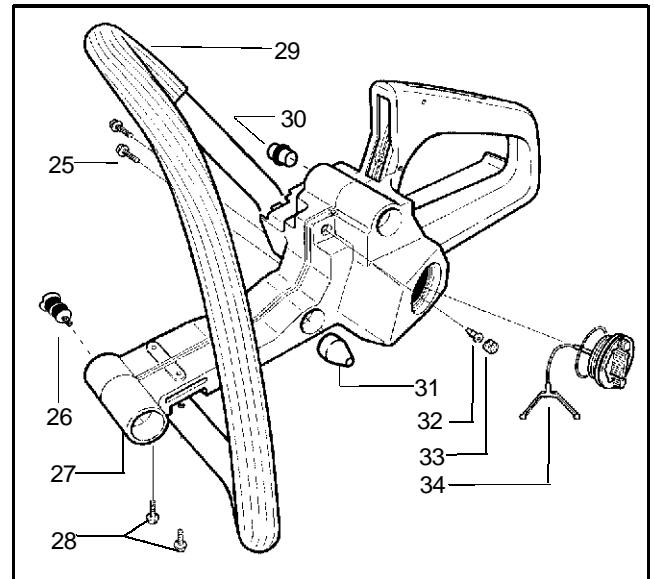

PARTS LIST NO. 530086722		HUSQVARNA PARTS LIST	MODEL(s) 136 LE
DATE 6/18/01	NEW	Note: Illustration may differ from actual model due to design changes	PAGE NO. 4

Ref.	Part No.	Description	Ref.	Part No.	Description	Ref.	Part No.	Description
1	530038491	Handle-Starter	12	503717901	Switch-Ignition	25	530015940	Screw
2	530069232	Kit-Rope	13	530039147	Assy. -Flywheel	26	530029870	Isolator
3	530015920	Screw	14	530015127	Washer-Flywheel	27	530055613	Assy. -Tank/Handle
4	530016080	Screw	15	530016071	Nut	28	530015906	Screw
5	530069313	Kit-Starter Pulley	16	530015895	Screw	29	530049876	Handle-Front
6	530015891	Spring-Recoil	17	530039143	Module - Ignition	30	530052439	Isolator-Front Handle
7	530047599	Assy-Fan Housing	18	530029869	Wire - Throttle	31	530029984	Isolator
8	530015892	Screw	19	530029863	Cap - Wire	32	530026119	Valve - Check
9	530015893	Screw	20	530029860	Pin	33	530038264	Plug - Vent
10	530403257	Assy-Leadwire Harness	21	530029861	Spring	34	501819603	Assy. Fuel Cap
11	530015896	Screw	22	530069587	Kit - Throttle Trigger			
			23	530069247	Kit - Fuel line			
			24	530014497	Assy.- Fuel Pickup			

□ = NEW PART NUMBER FOR THIS IPL   K = REFER TO THE SERVICE REFERENCE INDICATED FOR MORE INFORMATION. (LOCATED AT END OF IPL)
D = THESE PARTS ARE ILLUSTRATED FOR CLARITY. ORDER COMPLETE ASSEMBLY.