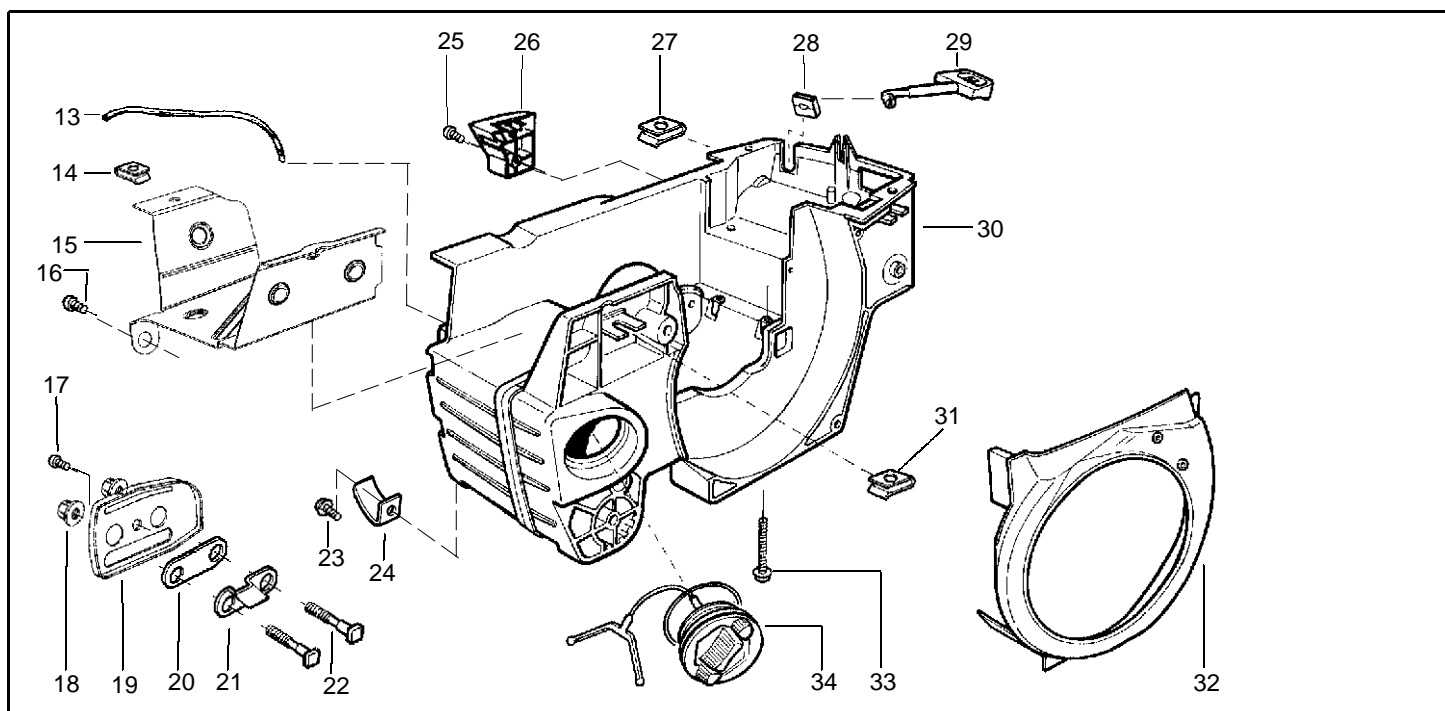

PARTS LIST NO. 530086722		HUSQVARNA PARTS LIST	MODEL(S) 136 LE	
DATE 6/18/01	NEW		NOTE: Illustration may differ from actual model due to design changes	PAGE NO. 3

Ref.	Part No.	Description	Ref.	Part No.	Description
1	530014949	Assy-Clutch	18	530015917	Nut
2	530015611	Washer-Clutch	19	530047855	Plate-Bar
3	530047061	Assy-Clutch Drum w/Bearing	20	530019228	Gasket
4	530015907	Washer-Thrust	21	530036043	Plate-Bar Stud
5	530019174	Seal-Oil	22	530015877	Bar Bolt
6	530029834	Barrel-Oil Pump	23	530015878	Screw
7	530014776	Assy-Oil Pick-Up and Screen	24	530029850	Chain Catcher
8	530015896	Screw	25	530015893	Screw
9	530029835	Housing-Oil Pump	26	530052428	Cover
10	530029838	Assy-Plunger & Gear	27	530015922	Nut-Type "U" Speed
11	530029833	Worm-Oil Pump	28	530029830	Grommet
12	530014410	Assy-Oil Pump (Includes 6,9 & 10)	29	530029831	Lever-Choke
13	530052440	Tube-Oil Vent	30	530069942	Kit - Chassis Ass'y.
14	530055322	Clip-Retainer	31	530015922	Nut-Type "U" Speed
15	530055174	Shield-Heat	32	530029800	Plate-Baffle
16	530015805	Screw	33	530016037	Screw
17	530015896	Screw (optional)	34	501765602	Assy.- Oil Tank Cap

□ = NEW PART NUMBER FOR THIS IPL   K = REFER TO THE SERVICE REFERENCE INDICATED FOR MORE INFORMATION. (LOCATED AT END OF IPL)
D = THESE PARTS ARE ILLUSTRATED FOR CLARITY. ORDER COMPLETE ASSEMBLY.