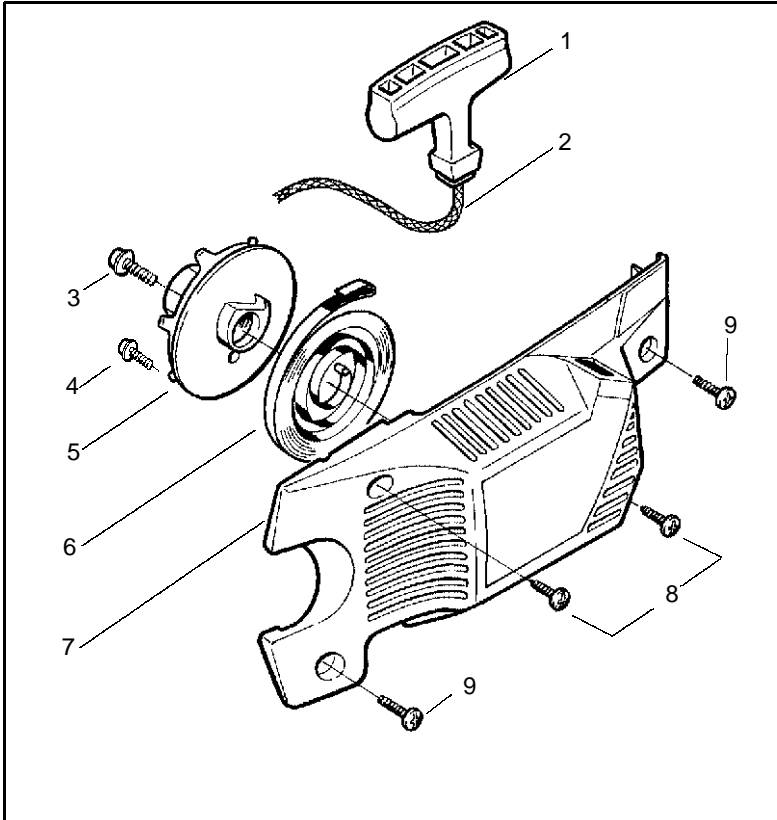

PARTS LIST NO. 530086722		HUSQVARNA PARTS LIST	MODEL(s) 136 LE
DATE 6/18/01	NEW	Note: Illustration may differ from actual model due to design changes	PAGE NO. 4

Ref.	Part No.	Description	Ref.	Part No.	Description	Ref.	Part No.	Description
1	530038491	Handle-Starter	12	503717901	Switch-Ignition	25	530015940	Screw
2	530069232	Kit-Rope	13	530039147	Assy. -Flywheel	26	530029870	Isolator
3	530015920	Screw	14	530015127	Washer-Flywheel	27	530055613	Assy. -Tank/Handle
4	530016080	Screw	15	530016071	Nut	28	530015906	Screw
5	530069313	Kit-Starter Pulley	16	530015895	Screw	29	530049876	Handle-Front
6	530015891	Spring-Recoil	17	530039143	Module - Ignition	30	530052439	Isolator-Front Handle
7	530047599	Assy-Fan Housing	18	530029869	Wire - Throttle	31	530029984	Isolator
8	530015892	Screw	19	530029863	Cap - Wire	32	530026119	Valve - Check
9	530015893	Screw	20	530029860	Pin	33	530038264	Plug - Vent
10	530403257	Assy-Leadwire Harness	21	530029861	Spring	34	501819603	Assy. Fuel Cap
11	530015896	Screw	22	530069587	Kit - Throttle Trigger			
			23	530069247	Kit - Fuel line			
			24	530014497	Assy.- Fuel Pickup			

□ = NEW PART NUMBER FOR THIS IPL   K = REFER TO THE SERVICE REFERENCE INDICATED FOR MORE INFORMATION. (LOCATED AT END OF IPL)
D = THESE PARTS ARE ILLUSTRATED FOR CLARITY. ORDER COMPLETE ASSEMBLY.