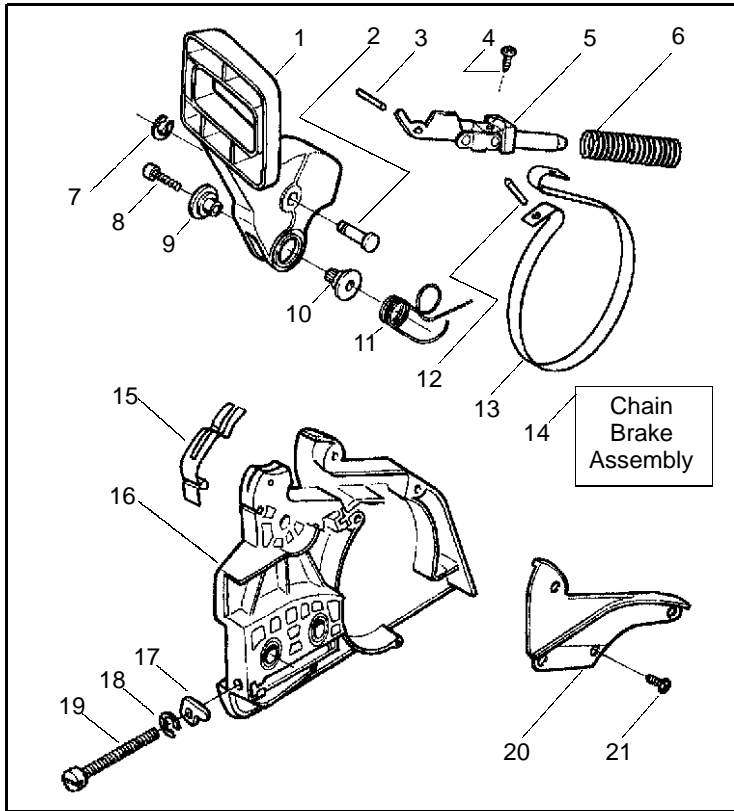

Ref.	Part No.	Description	Ref.	Part No.	Description
1	530071348	Kit- Lever & Link Assy.	27	530037652	Insulator-Heat
2	530029879	Pin-Pivot	28	530069944	Piston Kit (Includes pin and 29-31)
3	530015915	Pin-Link	29	530029805	Ring-Piston (36cc)
4	530015911	Screw	30	530015697	Piston Pin Retainer
5	530054741	Assy-Front Link	31	530049794	Cap-Crankcase
6	530016237	Spring-Chain Brake	32	530015897	Screw
7	530024419	Retainer			Not Shown
8	530015914	Screw			
9	530049075	Journal-Right			
10	530029881	Journal-Left			
11	530015910	Spring-Handguard			
12	530015913	Pin-Spring			
13	530052232	Band-Brake			
14	530054802	Assy-Chain Brake			
15	530029878	Spring-Position			
16	530049483	Cover-Clutch			
17	530015826	Pin-Bar Adjusting			
18	530038593	Retainer			
19	530016110	Screw-Bar Adjusting			
20	530053035	Cover-Chain Brake Spring			
21	530015911	Screw			
22	530016154	Screw			
23	530047609	Assy-Cylinder Shield			
24	530015696	Clip			
25	952030150	Spark Plug (RCJ-7Y)			
26	530069940	Kit-Cylinder (incl.#32)			
					Manual-Operator's - U.S.- California Only
					Screch
					Decal-Warning