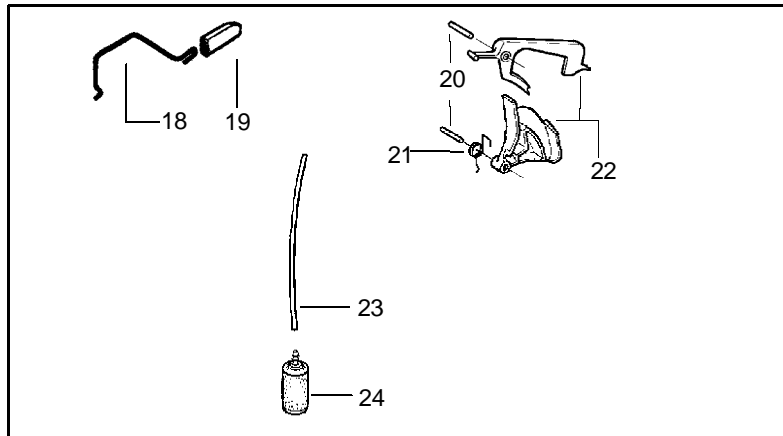

PARTS LIST NO. 530086722		HUSQVARNA PARTS LIST	MODEL(s) 136 LE
DATE 6/18/01	NEW	Note: Illustration may differ from actual model due to design changes	PAGE NO. 4

Ref.	Part No.	Description	Ref.	Part No.	Description	Ref.	Part No.	Description
1	530038491	Handle-Starter	12	503717901	Switch-Ignition	25	530015940	Screw
2	530069232	Kit-Rope	13	530039147	Assy. -Flywheel	26	530029870	Isolator
3	530015920	Screw	14	530015127	Washer-Flywheel	27	530055613	Assy. -Tank/Handle
4	530016080	Screw	15	530016071	Nut	28	530015906	Screw
5	530069313	Kit-Starter Pulley	16	530015895	Screw	29	530049876	Handle-Front
6	530015891	Spring-Recoil	17	530039143	Module - Ignition	30	530052439	Isolator-Front Handle
7	530047599	Assy-Fan Housing	18	530029869	Wire - Throttle	31	530029984	Isolator
8	530015892	Screw	19	530029863	Cap - Wire	32	530026119	Valve - Check
9	530015893	Screw	20	530029860	Pin	33	530038264	Plug - Vent
10	530403257	Assy-Leadwire Harness	21	530029861	Spring	34	501819603	Assy. Fuel Cap
11	530015896	Screw	22	530069587	Kit - Throttle Trigger			
			23	530069247	Kit - Fuel line			
			24	530014497	Assy.- Fuel Pickup			

□ = NEW PART NUMBER FOR THIS IPL   K = REFER TO THE SERVICE REFERENCE INDICATED FOR MORE INFORMATION. (LOCATED AT END OF IPL)
D = THESE PARTS ARE ILLUSTRATED FOR CLARITY. ORDER COMPLETE ASSEMBLY.