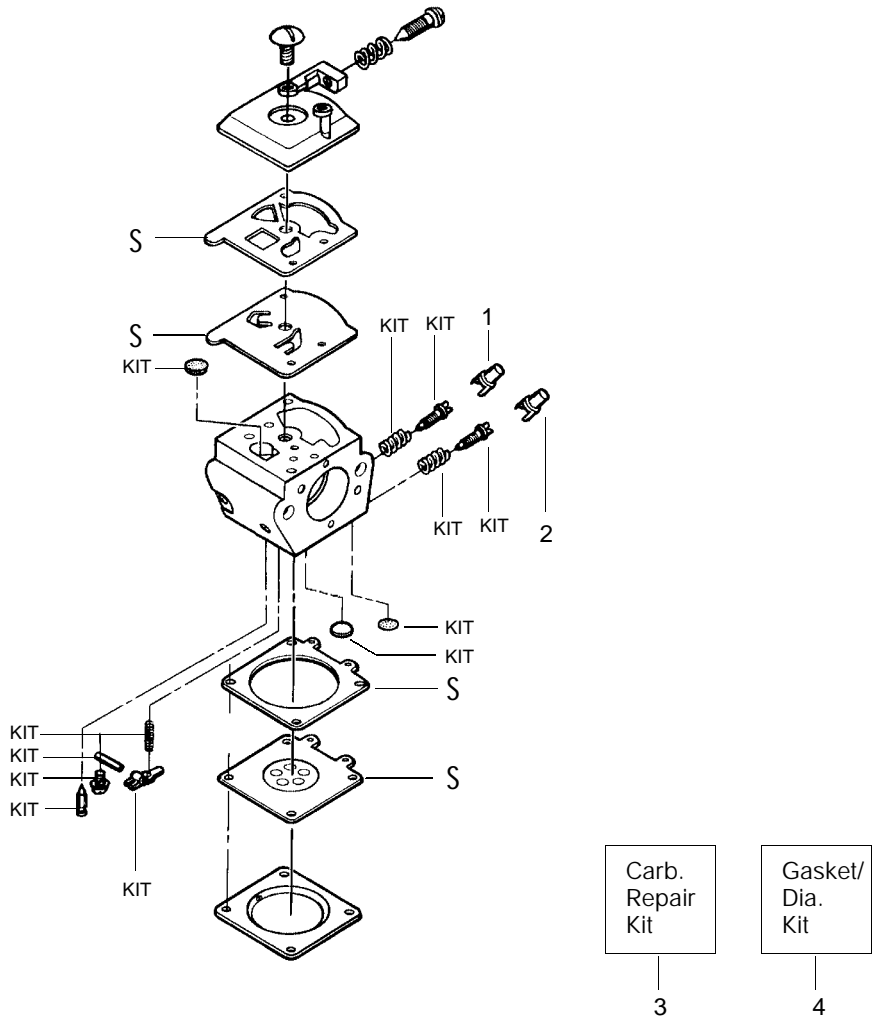

PARTS LIST NO. 530086722		HUSQVARNA PARTS LIST	MODEL(s) 136 LE	
DATE 6/18/01	NEW		Note: Illustration may differ from actual model due to design changes	PAGE NO. 5

Carburetor Assembly # 530071510 (WT-540)

Ref.	Part No.	Description
1.	530038479	Limiter Cap-High
2.	530038478	Limiter Cap-Low
3.	530069825	Carburetor Repair Kit (KIT = Indicates Contents)
4.	530069844	Gasket Diaphragm Kit (D Indicates Contents)

N = NEW PART NUMBER FOR THIS IPL   K = REFER TO THE SERVICE REFERENCE INDICATED FOR MORE INFORMATION. (LOCATED AT END OF IPL)
D = THESE PARTS ARE ILLUSTRATED FOR CLARITY. ORDER COMPLETE ASSEMBLY.