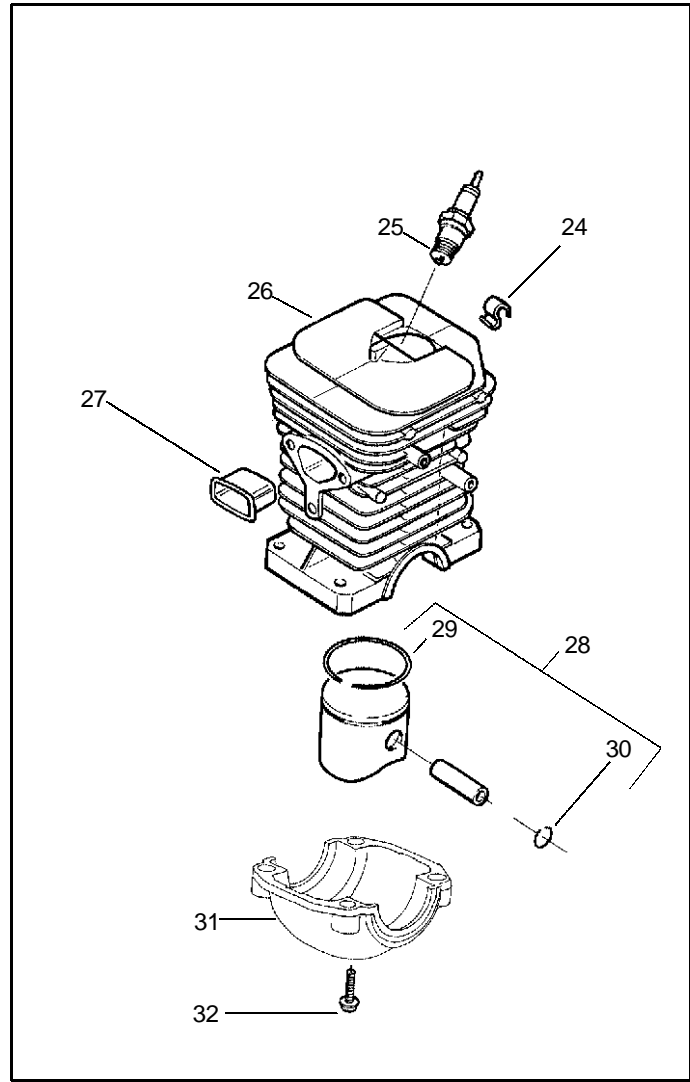

Ref.	Part No.	Description	Ref.	Part No.	Description
1	530071348	Kit- Lever & Link Assy.	27	530037652	Insulator-Heat
2	530029879	Pin-Pivot	28	530069944	Piston Kit (Includes pin and 29-31)
3	530015915	Pin-Link	29	530029805	Ring-Piston (36cc)
4	530015911	Screw	30	530015697	Piston Pin Retainer
5	530054741	Assy-Front Link	31	530049794	Cap-Crankcase
6	530016237	Spring-Chain Brake	32	530015897	Screw
7	530024419	Retainer			Not Shown
8	530015914	Screw			
9	530049075	Journal-Right			
10	530029881	Journal-Left			
11	530015910	Spring-Handguard			
12	530015913	Pin-Spring			
13	530052232	Band-Brake			
14	530054802	Assy-Chain Brake			
15	530029878	Spring-Position			
16	530049483	Cover-Clutch			
17	530015826	Pin-Bar Adjusting			
18	530038593	Retainer			
19	530016110	Screw-Bar Adjusting			
20	530053035	Cover-Chain Brake Spring			
21	530015911	Screw			
22	530016154	Screw			
23	530047609	Assy-Cylinder Shield			
24	530015696	Clip			
25	952030150	Spark Plug (RCJ-7Y)			
26	530069940	Kit-Cylinder (incl.#32)			
					Manual-Operator's - U.S.- California Only
					Screch
					Decal-Warning