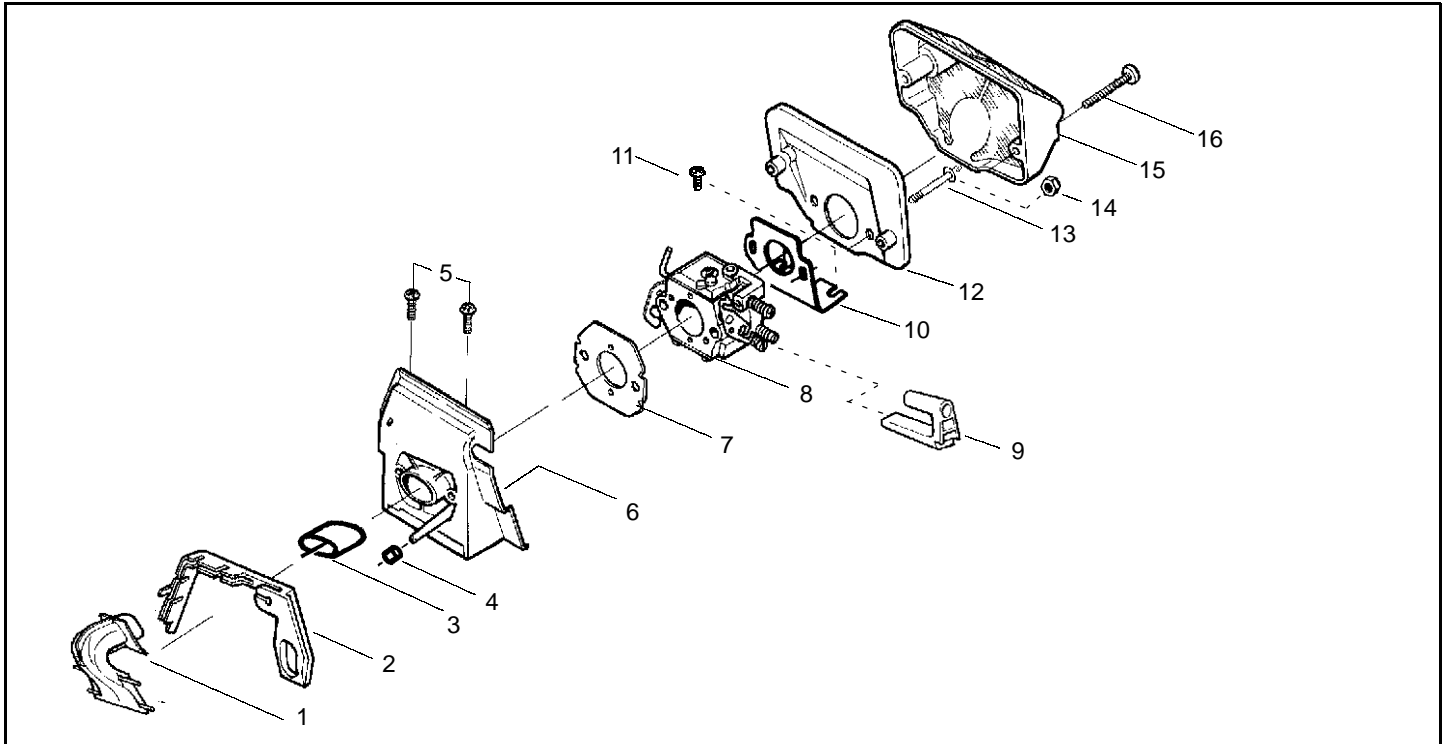

Ref.	Part No.	Description	Ref.	Part No.	Description
1	530071348	Kit- Lever & Link Assy.	27	530037652	Insulator-Heat
2	530029879	Pin-Pivot	28	530069944	Piston Kit (Includes pin and 29-31)
3	530015915	Pin-Link	29	530029805	Ring-Piston (36cc)
4	530015911	Screw	30	530015697	Piston Pin Retainer
5	530054741	Assy-Front Link	31	530049794	Cap-Crankcase
6	530016237	Spring-Chain Brake	32	530015897	Screw
7	530024419	Retainer			Not Shown
8	530015914	Screw			
9	530049075	Journal-Right			
10	530029881	Journal-Left			
11	530015910	Spring-Handguard			
12	530015913	Pin-Spring			
13	530052232	Band-Brake			
14	530054802	Assy-Chain Brake			
15	530029878	Spring-Position			
16	530049483	Cover-Clutch			
17	530015826	Pin-Bar Adjusting			
18	530038593	Retainer			
19	530016110	Screw-Bar Adjusting			
20	530053035	Cover-Chain Brake Spring			
21	530015911	Screw			
22	530016154	Screw			
23	530047609	Assy-Cylinder Shield			
24	530015696	Clip			
25	952030150	Spark Plug (RCJ-7Y)			
26	530069940	Kit-Cylinder (incl.#32)			
					Manual-Operator's - U.S.- California Only
					Screch
					Decal-Warning

Ref.	Part No.	Description	Ref.	Part No.	Description
1	530029813	Assy-Turbo Air Cleaner	13	530015968	Stud - Carb.
2	530019203	Seal - Turbo Clean	14	530016008	Nut
3	530029814	Sleeve-Intake	15	530029811	Air-Filter - Top
4	530053435	Seal-Impulse	16	530015899	Screw
5	530015814	Screw	17	530071511	Kit-Muffler (Includes 20,21 & 22)
6	530037465	Adapter - Carb.	18	530016359	Nut-Brass
7	530019172	Gasket-Carburetor	19	530055600	Cover-Bolt
8	530071510	Carburetor-WT-540	20	530016338	Screw-Muffler
9	530037466	Grommet-Final	21	530055128	Gasket-Muffler
10	530047767	Plate - Support	22	530055171	Backplate-Muffler
11	530015896	Screw	23	530019259	Assy. -Bearing and Seal
12	530036582	Air Filter - Bottom	24	503920801	Assy-Crankshaft & Rod