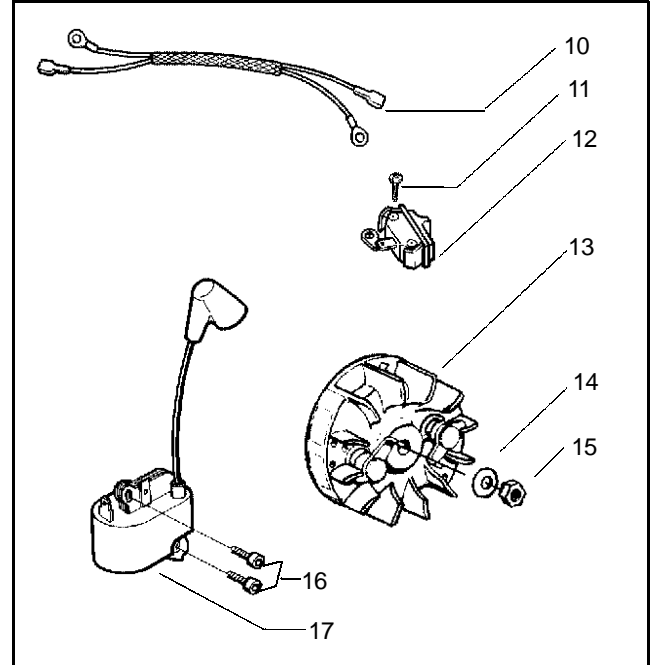

PARTS LIST NO. 530086722		HUSQVARNA PARTS LIST	MODEL(s) 136 LE
DATE 6/18/01	NEW	Note: Illustration may differ from actual model due to design changes	PAGE NO. 4

Ref.	Part No.	Description	Ref.	Part No.	Description	Ref.	Part No.	Description
1	530038491	Handle-Starter	12	503717901	Switch-Ignition	25	530015940	Screw
2	530069232	Kit-Rope	13	530039147	Assy. -Flywheel	26	530029870	Isolator
3	530015920	Screw	14	530015127	Washer-Flywheel	27	530055613	Assy. -Tank/Handle
4	530016080	Screw	15	530016071	Nut	28	530015906	Screw
5	530069313	Kit-Starter Pulley	16	530015895	Screw	29	530049876	Handle-Front
6	530015891	Spring-Recoil	17	530039143	Module - Ignition	30	530052439	Isolator-Front Handle
7	530047599	Assy-Fan Housing	18	530029869	Wire - Throttle	31	530029984	Isolator
8	530015892	Screw	19	530029863	Cap - Wire	32	530026119	Valve - Check
9	530015893	Screw	20	530029860	Pin	33	530038264	Plug - Vent
10	530403257	Assy-Leadwire Harness	21	530029861	Spring	34	501819603	Assy. Fuel Cap
11	530015896	Screw	22	530069587	Kit - Throttle Trigger			
			23	530069247	Kit - Fuel line			
			24	530014497	Assy.- Fuel Pickup			

□ = NEW PART NUMBER FOR THIS IPL   K = REFER TO THE SERVICE REFERENCE INDICATED FOR MORE INFORMATION. (LOCATED AT END OF IPL)
D = THESE PARTS ARE ILLUSTRATED FOR CLARITY. ORDER COMPLETE ASSEMBLY.