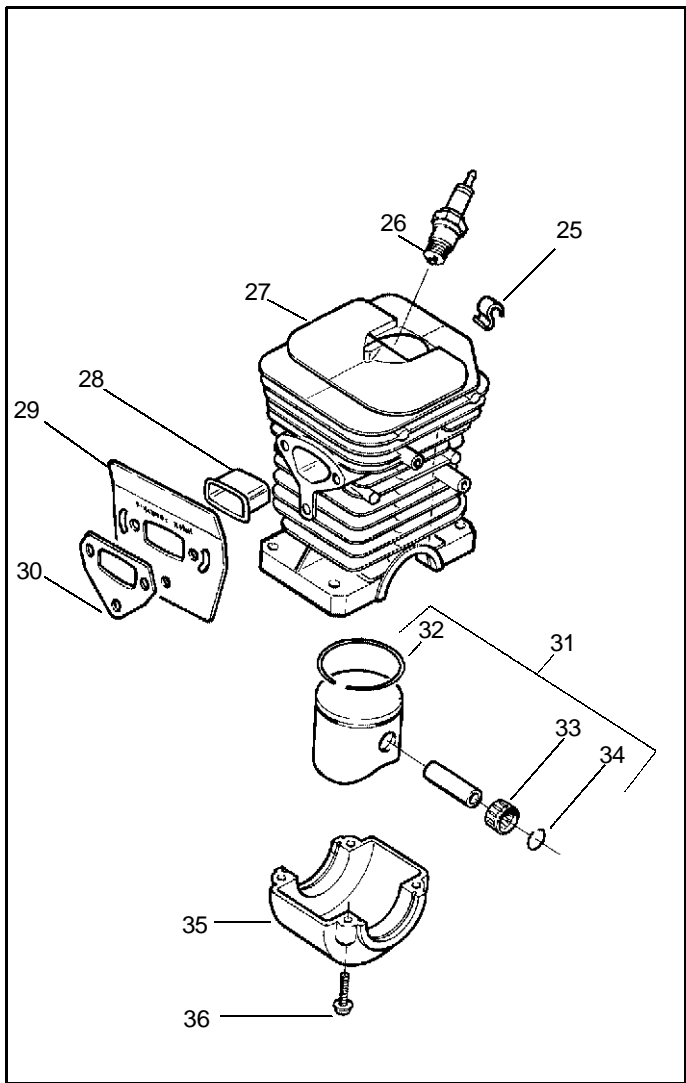

PARTS LIST NO. 106-232761		HUSQVARNA PARTS LIST	MODEL(S) 136 & 141
DATE 5/30/01	Replaces 106-232761 - 12/12/00		PAGE NO. 1
Note: Illustration may differ from actual model due to design changes			

Ref.	Part No.	Description	Ref.	Part No.	Description
1	530071348	Actuating Lever	28	530037652	Heat Insulator
2	530029879	Pivot Pin	29	530037640	Muffler-Plate
3	720123300	Straight Pin	30	530019205	Muffler Gasket
4	503212810	Screw	31	-	Piston Kit (Includes pin and 32,33,34)
5	530054741	Front Link Ass'y.		530069944	(136)
6	501875401	Chain Brake Spring		530069454	(141)
7	530038593	Retainer	32	-	Piston Ring
8	530015914	Screw		530029805	(136)
9	501768001	Right Pivot Sleeve		530029982	(141)
10	501768101	Left Pivot Sleeve	33	530032117	Piston Pin Bearing
11	530015910	Handguard Spring	34	530015697	Piston Pin Retainer
12	721425250	Pin	35	530049794	Cap-Crankcase
13	530052232	Brake Band	36	530015897	Screw
14	530054802	Chain Brake Assembly			
15	530029878	Position Spring			
16	530049483	Clutch Cover			
17	530015917	Nut-Bar			
18	530015826	Bar Adjusting Pin			
19	530038593	Retainer			
20	530016110	Screw-Bar Adjusting			
21	530053035	Chain Brake Spring Cover			
22	503212810	Screw			
23	530016154	Screw			
24	530047609	Cylinder Shield Ass'y.			
25	530015696	Clip			
26	952030150	Spark Plug (RCJ-7Y)			
27	-	Kit-Cylinder (incl.#35)			
	530069940	(136)			
	530069941	(141)			
				Not Shown	
				530031135	Scrench
				530031136	Worm Gear Puller
				530031112	Clutch Ass'y. Tool
				530029887	Kickback Decal
				530037912	Scabbard