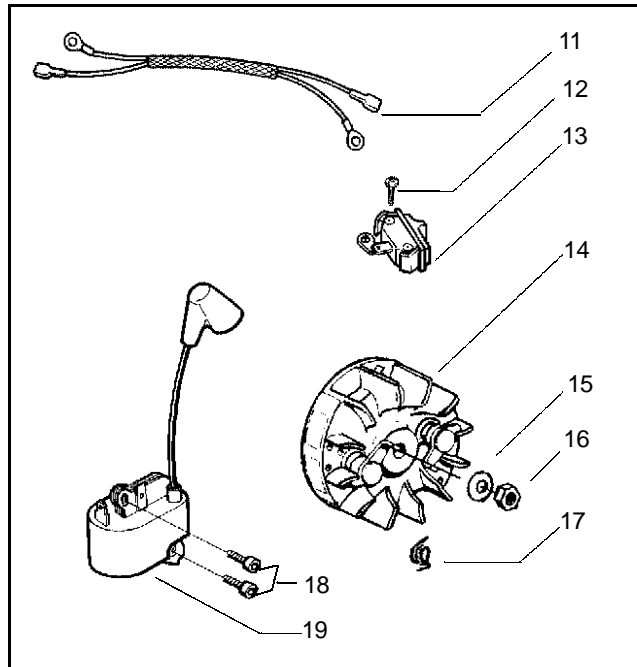

PARTS LIST NO. 106-232761		HUSQVARNA PARTS LIST	MODEL(s) 136 & 141
DATE 5/30/01	Replaces 106-232761 - 12/12/00		PAGE NO. 4
Note: Illustration may differ from actual model due to design changes			

Ref.	Part No.	Description	Ref.	Part No.	Description	Ref.	Part No.	Description
1	530038491	Starter Handle	12	530015896	Screw	25	530014497	Assy. Fuel Pickup Kit - Throttle Trigger
2	530069232	Rope Kit	13	503717901	Ignition Switch	26	530069587	Kit - Throttle Trigger
3	530015920	Screw	14	530039147	Assy. Flywheel (incl.16)	27	530015906	Screw
4	530016080	Screw	15	530015127	Flywheel Washer	28	530014381	Assy. Spike
5	530069313	Starter-Pulley Kit	16	530016071	Nut	29	530015940	Screw
6	501763101	Recoil Spring	17	530023817	Spring -Starter Dog	30	501628701	Isolator
7	530047599	Fan Housing Assembly	18	530015895	Screw	31	530052446	Assy. -Tank/Handle
8	530015892	Screw	19	530039143	Module - Ignition	32	530015906	Screw
9	530015893	Screw	20	530029869	Wire - Throttle	33	530049876	Handle-Front
10	---	Decal -Model	21	530029863	Cap - Wire	34	530052439	Isolator - Limiter
	530053459	136	22	530029860	Pin	35	530029984	Isolator Bumper
	530053460	141	23	530023817	Spring - Starter Dog	36	530026119	Valve - Check
11	530403257	Leadwire Harness Ass'y.	24	530069247	Kit - Fuel line	37	530029868	Plug - Vent
						38	501819602	Assy. Fuel Cap