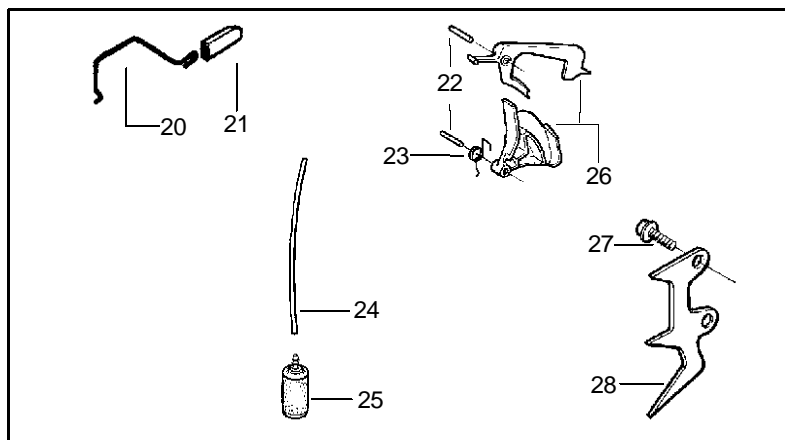

PARTS LIST NO. 106-232761		HUSQVARNA PARTS LIST	MODEL(s) 136 & 141
DATE 5/30/01	Replaces 106-232761 - 12/12/00		PAGE NO. 4
Note: Illustration may differ from actual model due to design changes			

Ref.	Part No.	Description	Ref.	Part No.	Description	Ref.	Part No.	Description
1	530038491	Starter Handle	12	530015896	Screw	25	530014497	Assy. Fuel Pickup Kit - Throttle Trigger
2	530069232	Rope Kit	13	503717901	Ignition Switch	26	530069587	Kit - Throttle Trigger
3	530015920	Screw	14	530039147	Assy. Flywheel (incl.16)	27	530015906	Screw
4	530016080	Screw	15	530015127	Flywheel Washer	28	530014381	Assy. Spike
5	530069313	Starter-Pulley Kit	16	530016071	Nut	29	530015940	Screw
6	501763101	Recoil Spring	17	530023817	Spring -Starter Dog	30	501628701	Isolator
7	530047599	Fan Housing Assembly	18	530015895	Screw	31	530052446	Assy. -Tank/Handle
8	530015892	Screw	19	530039143	Module - Ignition	32	530015906	Screw
9	530015893	Screw	20	530029869	Wire - Throttle	33	530049876	Handle-Front
10	---	Decal -Model	21	530029863	Cap - Wire	34	530052439	Isolator - Limiter
	530053459	136	22	530029860	Pin	35	530029984	Isolator Bumper
	530053460	141	23	530023817	Spring - Starter Dog	36	530026119	Valve - Check
11	530403257	Leadwire Harness Ass'y.	24	530069247	Kit - Fuel line	37	530029868	Plug - Vent
						38	501819602	Assy. Fuel Cap