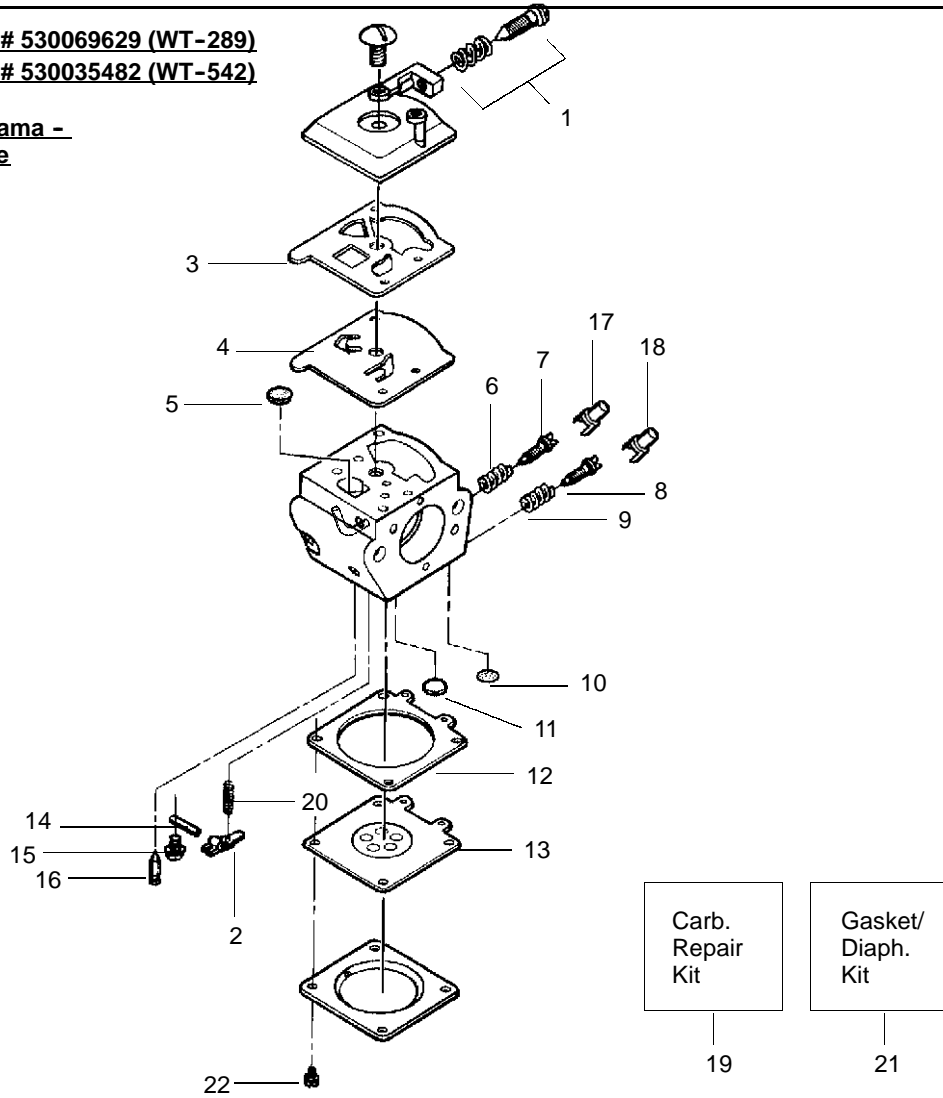

PARTS LIST NO. 106-232761		HUSQVARNA PARTS LIST	MODEL(s) 136 & 141	
DATE 5/30/01	Replaces 106-232761 - 12/12/00		Note: Illustration may differ from actual model due to design changes	PAGE NO. 5

Carburetor Assembly # 530069629 (WT-289)
Carburetor Assembly # 530035482 (WT-542)

Carburetor CIQ-W6 Zama -
See Service Reference

Ref.	Part No.	Description	Ref.	Part No.	Description
1.	530035296	Idle Adv. Screw Kit	19.	-	Carburetor Repair Kit (Incl. 3-5 & 10-18)
2.	530035031	Metering Lever		530069826	Walbro
3.	530035164	Fuel Pump Gasket		530035269	Zama
4.	530035166	Fuel Pump Diaphragm	20.	530035188	Metering Lever Spring
5.	507432582	Fuel Inlet Screen	21.	-	Gasket/Diaphragm Kit (Incl. 3, 4, 12 & 13)
6.	530035293	Needle Spring (Low Speed)		530069844	Walbro
7.	530035281	Low Speed Needle		530035270	Zama
8.	530037259	High Speed Needle	22.	530035021	Metering Cover Screw Ass'y
9.	530035295	Needle Spring (High Speed)		Not Shown	
10.	530035162	Welch Plug (5/16)		530031157	Limiter Cap Removal Tool
11.	530035225	Cup Plug		530031161	Limiter Cap Insertion Tool
12.	530035165	Metering Diaphragm Gasket		Zama Carburetor	Service Reference
13.	530035014	Metering Diaphragm		*****	If replacing the complete Zama Carburetor, it is not serviceable; you will need to order # 530069629 Walbro Carburetor Ass'y.
14.	530035028	Metering Lever Pin			
15.	530035016	Metering Lever Pin Screw			
16.	530035106	Inlet Needle Valve			
17.	530038318	Limiter Cap High			
18.	530038317	Limiter Cap Low