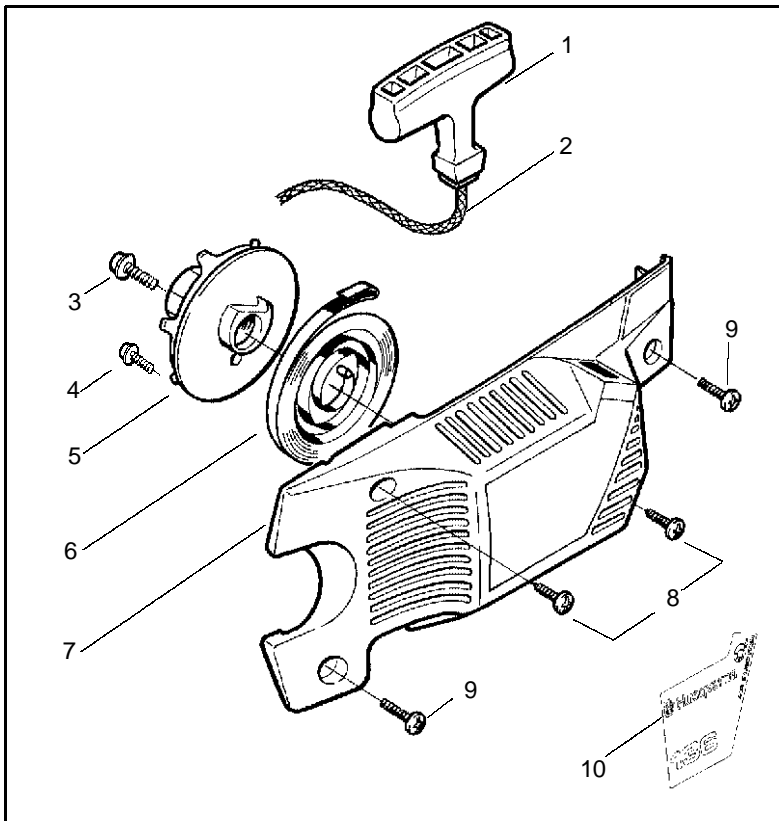

PARTS LIST NO. 106-232761		HUSQVARNA PARTS LIST	MODEL(s) 136 & 141
DATE 5/30/01	Replaces 106-232761 - 12/12/00		PAGE NO. 4
Note: Illustration may differ from actual model due to design changes			

Ref.	Part No.	Description	Ref.	Part No.	Description	Ref.	Part No.	Description
1	530038491	Starter Handle	12	530015896	Screw	25	530014497	Assy. Fuel Pickup Kit - Throttle Trigger
2	530069232	Rope Kit	13	503717901	Ignition Switch	26	530069587	Kit - Throttle Trigger
3	530015920	Screw	14	530039147	Assy. Flywheel (incl.16)	27	530015906	Screw
4	530016080	Screw	15	530015127	Flywheel Washer	28	530014381	Assy. Spike
5	530069313	Starter-Pulley Kit	16	530016071	Nut	29	530015940	Screw
6	501763101	Recoil Spring	17	530023817	Spring -Starter Dog	30	501628701	Isolator
7	530047599	Fan Housing Assembly	18	530015895	Screw	31	530052446	Assy. -Tank/Handle
8	530015892	Screw	19	530039143	Module - Ignition	32	530015906	Screw
9	530015893	Screw	20	530029869	Wire - Throttle	33	530049876	Handle-Front
10	---	Decal -Model	21	530029863	Cap - Wire	34	530052439	Isolator - Limiter
	530053459	136	22	530029860	Pin	35	530029984	Isolator Bumper
	530053460	141	23	530023817	Spring - Starter Dog	36	530026119	Valve - Check
11	530403257	Leadwire Harness Ass'y.	24	530069247	Kit - Fuel line	37	530029868	Plug - Vent
						38	501819602	Assy. Fuel Cap