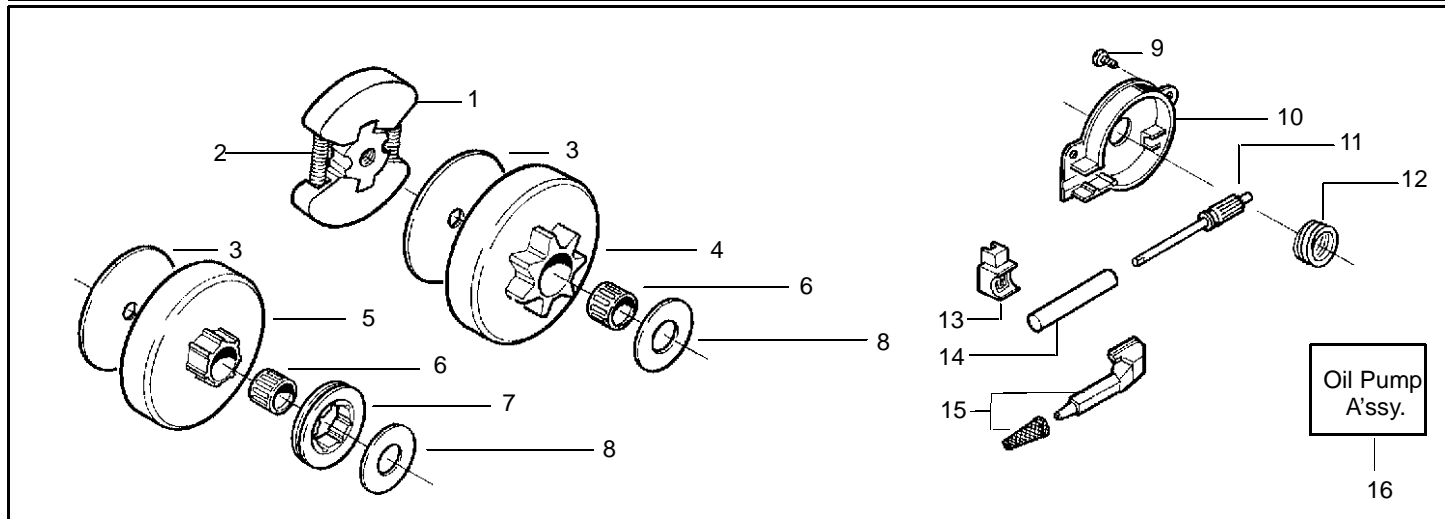

PARTS LIST NO. 106-232761		HUSQVARNA PARTS LIST	MODEL(S) 136 & 141	
DATE 5/30/01	Replaces 106-232761 - 12/12/00		Note: Illustration may differ from actual model due to design changes	PAGE NO. 3

Ref.	Part No.	Description	Ref.	Part No.	Description
1	530014949	Clutch Assembly (incl. 2)	18	530052440	Tube-Oil Vent
2	530094188	Spring - Clutch	19	530015896	Screw (optional)
3	530015611	Clutch Washer	20	530047855	Bar Plate
4	530069342	Clutch Drum w/Bearing Ass'y.	21	530015937	Screw
5	530069316	Drum, Adapt. & Bearing Kit (incl. 6 & 7)	22	530029850	Chain Catcher
6	530032119	Clutch Bearing	23	530015917	Nut
7	530028650	Rim-Floating (.325)	24	530019228	Gasket
8	530015907	Thrust Washer	25	530036043	Bar Stud Plate
9	530015896	Screw	26	530015877	Bar Bolt
10	530029835	Oil Pump Housing	27	530015893	Screw
11	530029838	Plunger & Gear Assembly	28	530052428	Cover
12	530029833	Oil Pump Worm	29	530029831	Choke Lever
13	530019174	Oil Seal	30	530029830	Grommet
14	530029834	Oil Pump Barrel	31	530015922	Type "U" Speed Nut
15	530014776	Oil Pick-Up and Screen Assembly	32	530029800	Baffle Plate
16	530014410	Oil Pump Assembly (Includes 10,11 & 14)	33	530016037	Screw
17	530069942	Kit - Chassis Ass'y.	34	501765602	Assy.- Oil Tank Cap