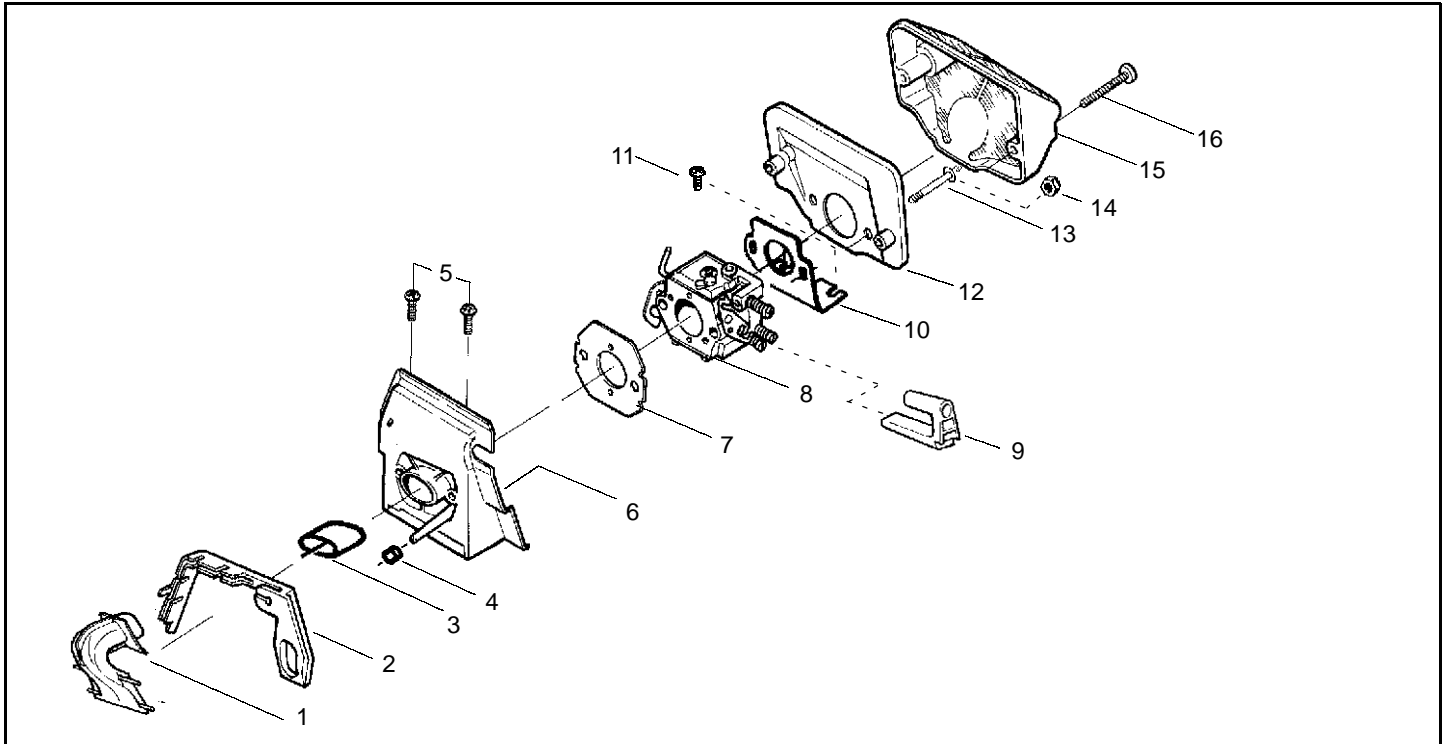

PARTS LIST NO. 106-232761		HUSQVARNA PARTS LIST	MODEL(s) 136 & 141
DATE 5/30/01	Replaces 106-232761 - 12/12/00	Note: Illustration may differ from actual model due to design changes	PAGE NO. 2

Ref.	Part No.	Description	Ref.	Part No.	Description
1	530029813	Turbo Air Cleaner Assembly	13	530015968	Stud - Carb.
2	530019203	Seal - Turbo Clean	14	530016008	Nut
3	530029814	Intake Sleeve	15	530029811	Air-Filter - Top
4	530053435	Impulse Seal	16	530015899	Screw
5	530015814	Screw	17	530016044	Screw
6	530037465	Adapter - Carb.	18	530069415	Muffler Kit (Includes 17,19,20,21 & 22)
7	530019172	Carburetor Gasket	19	530037254	Muffler Cover
8	----	Carburetor	20	530029810	Spark Arrestor Screen
	*****	Zama - C1Q-w6	21	530037246	Muffler Diffuser
	530035482	WT-542 (Walbro)	22	530037251	Muffler Body
	530069629	WT-289 (Walbro)	23	530015902	Muffler Bolt
9	530037466	Grommet-Final	24	530019259	Assy. -Bearing and Seal
10	530047767	Plate - Support	25	530032117	Piston Pin Bearing
11	530015896	Screw	26	530029794	Crankshaft & Rod Assembly
12	530036582	Air Filter - Bottom			

***** Please refer to service information on last page for carburetor information.