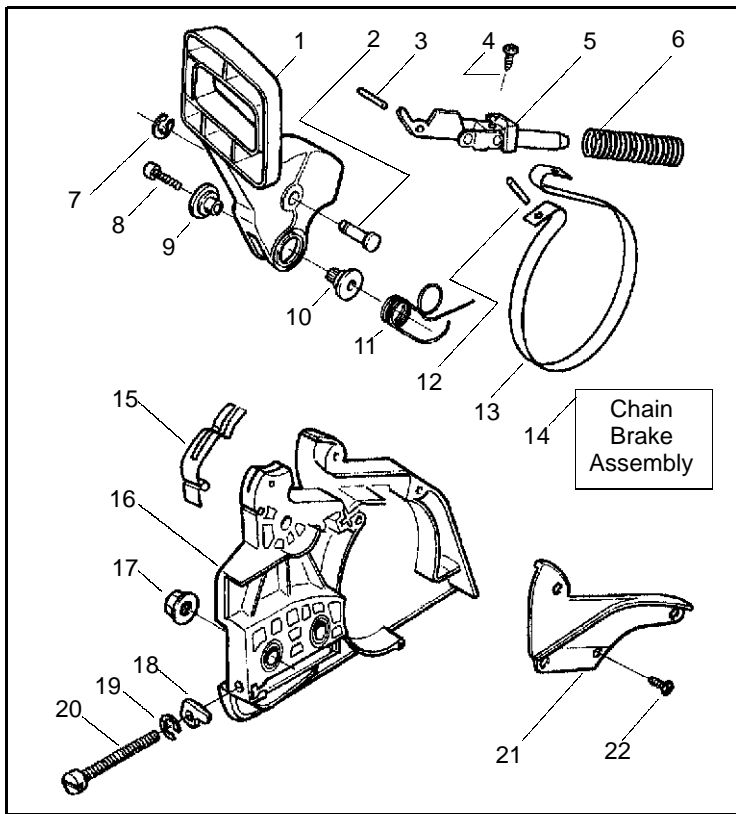

PARTS LIST NO. 106-232761		HUSQVARNA PARTS LIST	MODEL(S) 136 & 141
DATE 5/30/01	Replaces 106-232761 - 12/12/00		PAGE NO. 1
Note: Illustration may differ from actual model due to design changes			

Ref.	Part No.	Description	Ref.	Part No.	Description
1	530071348	Actuating Lever	28	530037652	Heat Insulator
2	530029879	Pivot Pin	29	530037640	Muffler-Plate
3	720123300	Straight Pin	30	530019205	Muffler Gasket
4	503212810	Screw	31	-	Piston Kit (Includes pin and 32,33,34)
5	530054741	Front Link Ass'y.		530069944	(136)
6	501875401	Chain Brake Spring		530069454	(141)
7	530038593	Retainer	32	-	Piston Ring
8	530015914	Screw		530029805	(136)
9	501768001	Right Pivot Sleeve		530029982	(141)
10	501768101	Left Pivot Sleeve	33	530032117	Piston Pin Bearing
11	530015910	Handguard Spring	34	530015697	Piston Pin Retainer
12	721425250	Pin	35	530049794	Cap-Crankcase
13	530052232	Brake Band	36	530015897	Screw
14	530054802	Chain Brake Assembly			
15	530029878	Position Spring			
16	530049483	Clutch Cover			
17	530015917	Nut-Bar			
18	530015826	Bar Adjusting Pin			
19	530038593	Retainer			
20	530016110	Screw-Bar Adjusting			
21	530053035	Chain Brake Spring Cover			
22	503212810	Screw			
23	530016154	Screw			
24	530047609	Cylinder Shield Ass'y.			
25	530015696	Clip			
26	952030150	Spark Plug (RCJ-7Y)			
27	-	Kit-Cylinder (incl.#35)			
	530069940	(136)			
	530069941	(141)			
				Not Shown	
				530031135	Scrench
				530031136	Worm Gear Puller
				530031112	Clutch Ass'y. Tool
				530029887	Kickback Decal
				530037912	Scabbard