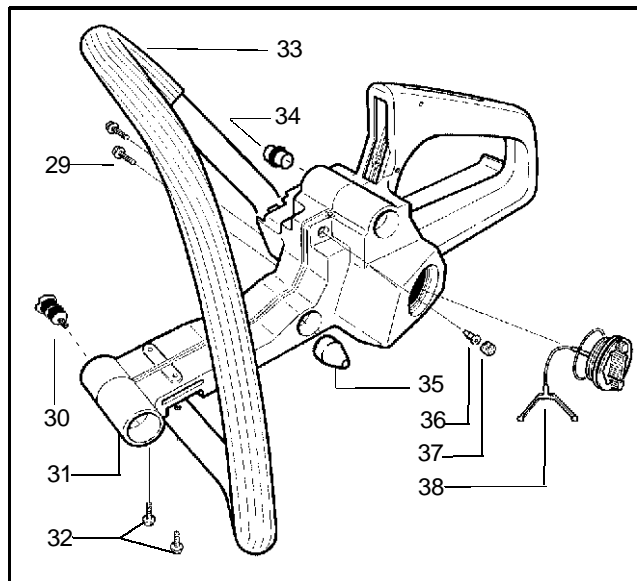

PARTS LIST NO. 106-232761		HUSQVARNA PARTS LIST	MODEL(s) 136 & 141
DATE 5/30/01	Replaces 106-232761 - 12/12/00		PAGE NO. 4
Note: Illustration may differ from actual model due to design changes			

Ref.	Part No.	Description	Ref.	Part No.	Description	Ref.	Part No.	Description
1	530038491	Starter Handle	12	530015896	Screw	25	530014497	Assy. Fuel Pickup Kit - Throttle Trigger
2	530069232	Rope Kit	13	503717901	Ignition Switch	26	530069587	Kit - Throttle Trigger
3	530015920	Screw	14	530039147	Assy. Flywheel (incl.16)	27	530015906	Screw
4	530016080	Screw	15	530015127	Flywheel Washer	28	530014381	Assy. Spike
5	530069313	Starter-Pulley Kit	16	530016071	Nut	29	530015940	Screw
6	501763101	Recoil Spring	17	530023817	Spring -Starter Dog	30	501628701	Isolator
7	530047599	Fan Housing Assembly	18	530015895	Screw	31	530052446	Assy. -Tank/Handle
8	530015892	Screw	19	530039143	Module - Ignition	32	530015906	Screw
9	530015893	Screw	20	530029869	Wire - Throttle	33	530049876	Handle-Front
10	---	Decal -Model	21	530029863	Cap - Wire	34	530052439	Isolator - Limiter
	530053459	136	22	530029860	Pin	35	530029984	Isolator Bumper
	530053460	141	23	530023817	Spring - Starter Dog	36	530026119	Valve - Check
11	530403257	Leadwire Harness Ass'y.	24	530069247	Kit - Fuel line	37	530029868	Plug - Vent
						38	501819602	Assy. Fuel Cap