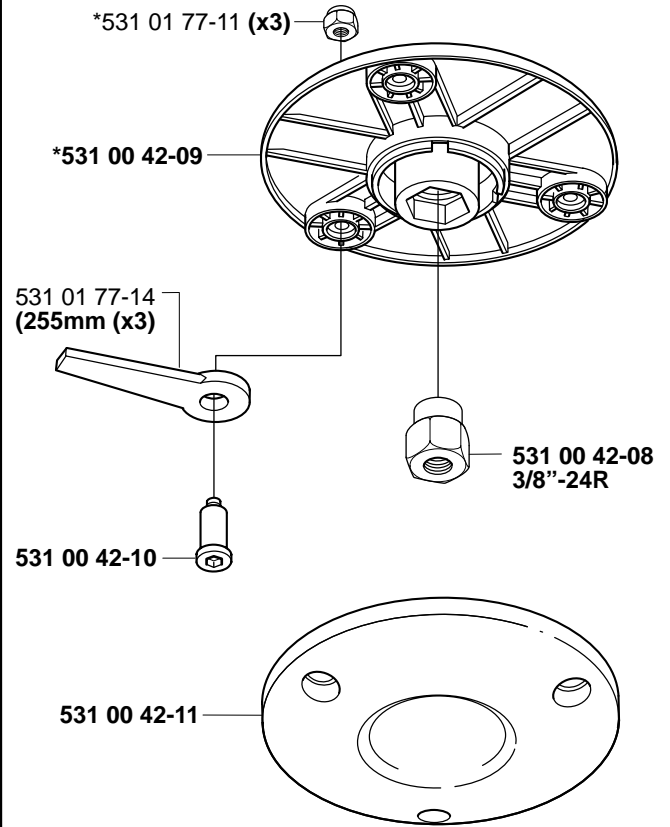

Tri Cut M10x1.25 (300mm) compl 531 00 38-11
Tri Cut M12x1.75 (300mm) compl 531 00 38-24

Trimmy Hit Pro Junior 3/8"-24R

*compl 531 00 75-28

Trimmy Hit VI 3/8"-24R

*compl 952 70 85-62

Trimmy Hit

*compl 531 00 75-27

Tri Cut 3/8"-24R (230mm) *compl 531 00 75-35

Supporting cup

*compl 502 15 70-01

Trimmy Hit VII

*compl 531 00 75-84

Guard

***compl 537 02 61-01**
322 C

***compl 537 07 67-01**
325 C-X

***compl 503 97 71-01**
322 L
325 L-X
325 L-XT

***compl 503 93 42-02**
322 R
325 R-X
325 RJ-X
325 R-XT

***compl 503 91 60-01**
240
245
250
252

***compl 503 74 50-04**
225
232
235

Trimmy cord

Product	Product No.	Product	Product No.
Ø1,5 mm		Whisper	
15 m blue	531 00 38-55	Ø1,5 mm	
10 m reel for 300 S	506 68 26-01	15 m	531 00 60-80
10 m reel for Duo	964 63 57-00	Ø2,0 mm	
10 st for 6 RC	531 00 38-51	15 m	531 00 60-81
Ø2,0 mm		Ø2,4 mm	
15 m green	531 00 38-56	15 m	531 00 60-82
90 m green	531 00 38-57	Ø3,0 mm	
Ø2,4 mm		10 m	531 00 60-83
15 m orange	531 00 38-58		
90 m orange	531 00 38-59		
240 m orange	531 00 38-60		
Ø2,7 mm			
15 m yellow	531 00 75-66		
90 m yellow	531 00 75-67		
240 m yellow	531 00 75-68		
Ø3,0 mm			
10 m red	531 00 38-61		
90 m red	531 00 38-62		
240 m red	531 00 38-63		
Ø3,3 mm			
75 m white	502 26 19-03		
Pre cut for Trimmy Fix			
20 strings Ø2,4 mm	502 13 86-01		