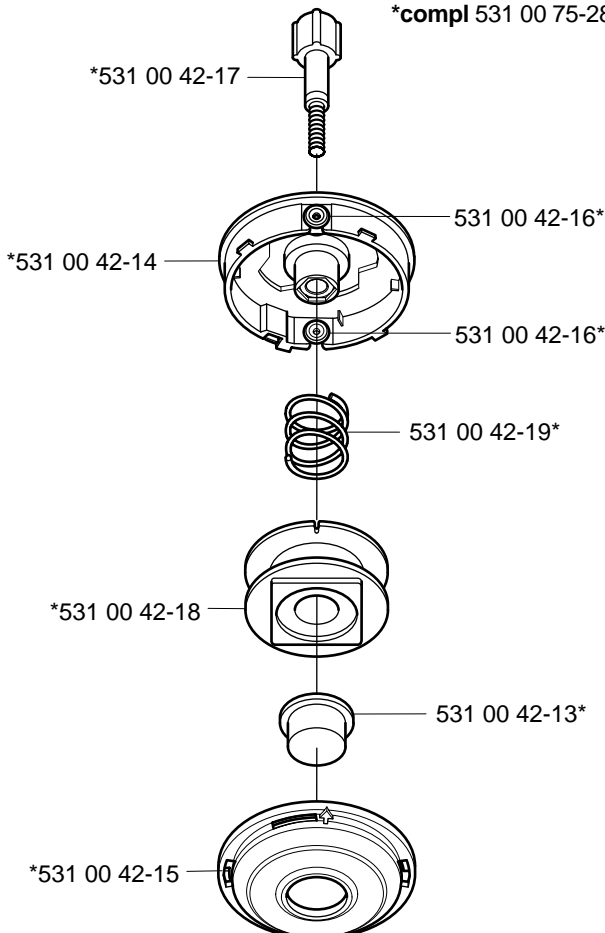

Reservdelar

106 23 28-70

Trimmy S *compl 508 01 01-02

Trimmy SII *compl 502 26 08-01

Trimmy H2 M10
Trimmy H2 M12

*compl 531 00 60-92
*compl 531 00 38-64

Trimmy Hit Pro M10 *compl 503 78 78-01

Superauto II *compl 531 00 38-09
Superauto II 1" *compl 531 00 60-93

Tri Cut M10x1.25 (300mm) compl 531 00 38-11
Tri Cut M12x1.75 (300mm) compl 531 00 38-24

Trimmy Hit Pro Junior 3/8"-24R

*compl 531 00 75-28

Trimmy Hit VI 3/8"-24R

*compl 952 70 85-62

Trimmy Hit

*compl 531 00 75-27

Tri Cut 3/8"-24R (230mm) *compl 531 00 75-35

Supporting cup

*compl 502 15 70-01

Trimmy Hit VII

*compl 531 00 75-84

Guard

***compl 537 02 61-01**
322 C

***compl 537 07 67-01**
325 C-X

***compl 503 97 71-01**
322 L
325 L-X
325 L-XT

***compl 503 93 42-02**
322 R
325 R-X
325 RJ-X
325 R-XT

***compl 503 91 60-01**
240
245
250
252

***compl 503 74 50-04**
225
232
235

Trimmy cord

Product	Product No.	Product	Product No.
Ø1,5 mm		Whisper	
15 m blue	531 00 38-55	Ø1,5 mm	
10 m reel for 300 S	506 68 26-01	15 m	531 00 60-80
10 m reel for Duo	964 63 57-00	Ø2,0 mm	
10 st for 6 RC	531 00 38-51	15 m	531 00 60-81
Ø2,0 mm		Ø2,4 mm	
15 m green	531 00 38-56	15 m	531 00 60-82
90 m green	531 00 38-57	Ø3,0 mm	
Ø2,4 mm		10 m	531 00 60-83
15 m orange	531 00 38-58		
90 m orange	531 00 38-59		
240 m orange	531 00 38-60		
Ø2,7 mm			
15 m yellow	531 00 75-66		
90 m yellow	531 00 75-67		
240 m yellow	531 00 75-68		
Ø3,0 mm			
10 m red	531 00 38-61		
90 m red	531 00 38-62		
240 m red	531 00 38-63		
Ø3,3 mm			
75 m white	502 26 19-03		
Pre cut for Trimmy Fix			
20 strings Ø2,4 mm	502 13 86-01		