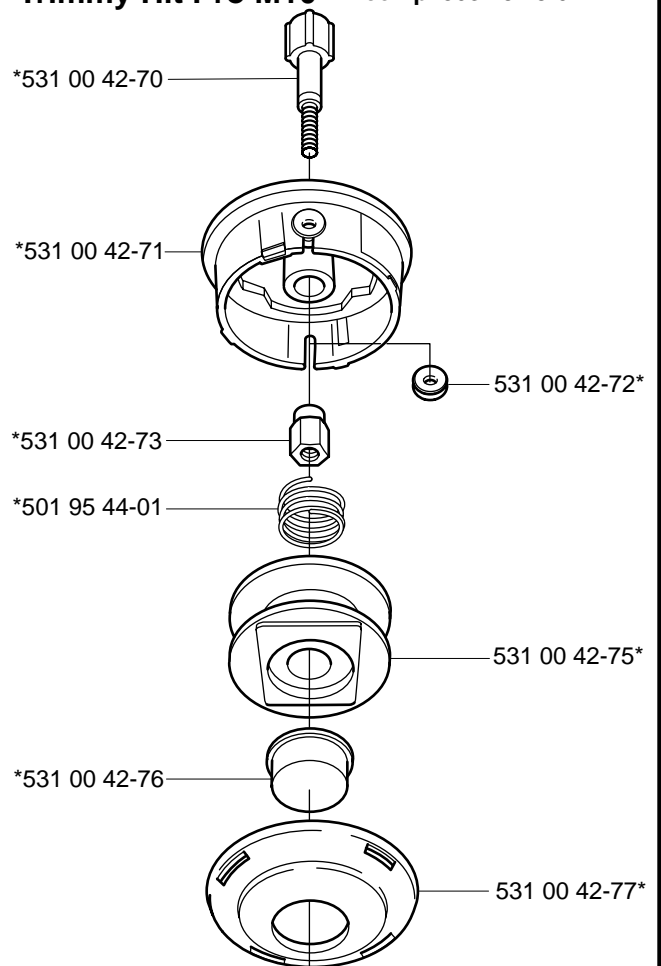

Reservdelar

106 23 28-70

Trimmy S *compl 508 01 01-02

Trimmy SII *compl 502 26 08-01

Trimmy H2 M10
Trimmy H2 M12

*compl 531 00 60-92
*compl 531 00 38-64

Trimmy Hit Pro M10 *compl 503 78 78-01

Superauto II *compl 531 00 38-09
Superauto II 1" *compl 531 00 60-93

Tri Cut M10x1.25 (300mm) compl 531 00 38-11
Tri Cut M12x1.75 (300mm) compl 531 00 38-24

Trimmy Hit Pro Junior 3/8"-24R

*compl 531 00 75-28

Trimmy Hit VI 3/8"-24R

*compl 952 70 85-62

Trimmy Hit

*compl 531 00 75-27

Tri Cut 3/8"-24R (230mm) *compl 531 00 75-35

Supporting cup

*compl 502 15 70-01

Trimmy Hit VII

*compl 531 00 75-84

Guard

***compl 537 02 61-01**
322 C

***compl 537 07 67-01**
325 C-X

***compl 503 97 71-01**
322 L
325 L-X
325 L-XT

***compl 503 93 42-02**
322 R
325 R-X
325 RJ-X
325 R-XT

***compl 503 91 60-01**
240
245
250
252

***compl 503 74 50-04**
225
232
235

Trimmy cord

Product	Product No.	Product	Product No.
Ø1,5 mm		Whisper	
15 m blue	531 00 38-55	Ø1,5 mm	
10 m reel for 300 S	506 68 26-01	15 m	531 00 60-80
10 m reel for Duo	964 63 57-00	Ø2,0 mm	
10 st for 6 RC	531 00 38-51	15 m	531 00 60-81
Ø2,0 mm		Ø2,4 mm	
15 m green	531 00 38-56	15 m	531 00 60-82
90 m green	531 00 38-57	Ø3,0 mm	
Ø2,4 mm		10 m	531 00 60-83
15 m orange	531 00 38-58		
90 m orange	531 00 38-59		
240 m orange	531 00 38-60		
Ø2,7 mm			
15 m yellow	531 00 75-66		
90 m yellow	531 00 75-67		
240 m yellow	531 00 75-68		
Ø3,0 mm			
10 m red	531 00 38-61		
90 m red	531 00 38-62		
240 m red	531 00 38-63		
Ø3,3 mm			
75 m white	502 26 19-03		
Pre cut for Trimmy Fix			
20 strings Ø2,4 mm	502 13 86-01		