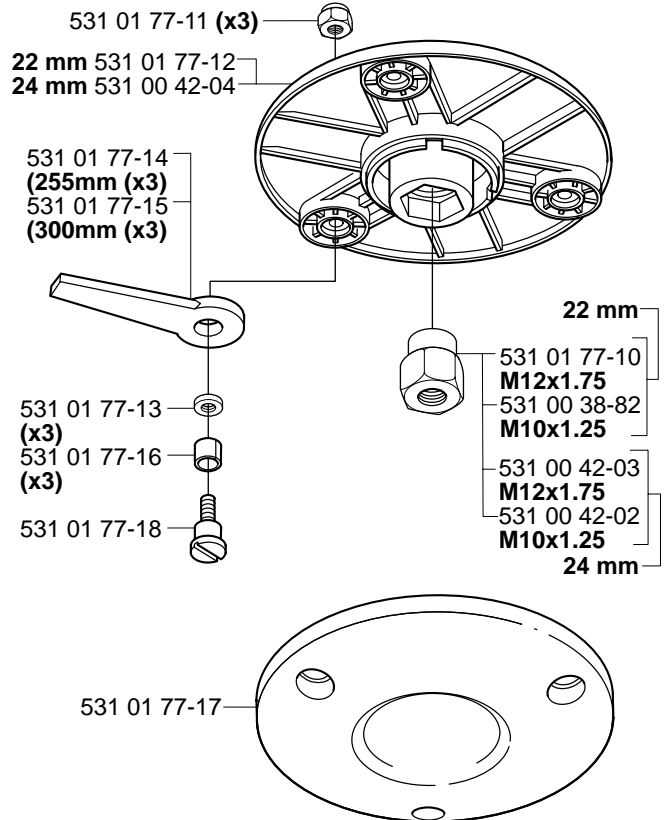

Reservdelar

106 23 28-70

Trimmy S *compl 508 01 01-02

Trimmy SII *compl 502 26 08-01

Trimmy H2 M10
Trimmy H2 M12

*compl 531 00 60-92
*compl 531 00 38-64

Trimmy Hit Pro M10 *compl 503 78 78-01

Superauto II *compl 531 00 38-09
Superauto II 1" *compl 531 00 60-93

Tri Cut M10x1.25 (300mm) compl 531 00 38-11
Tri Cut M12x1.75 (300mm) compl 531 00 38-24

Trimmy Hit Pro Junior 3/8"-24R

*compl 531 00 75-28

Trimmy Hit VI 3/8"-24R

*compl 952 70 85-62

Trimmy Hit

*compl 531 00 75-27

Tri Cut 3/8"-24R (230mm) *compl 531 00 75-35

Supporting cup

*compl 502 15 70-01

Trimmy Hit VII

*compl 531 00 75-84

Guard

***compl 537 02 61-01**
322 C

***compl 537 07 67-01**
325 C-X

***compl 503 97 71-01**
322 L
325 L-X
325 L-XT

***compl 503 93 42-02**
322 R
325 R-X
325 RJ-X
325 R-XT

***compl 503 91 60-01**
240
245
250
252

***compl 503 74 50-04**
225
232
235

Trimmy cord

Product	Product No.	Product	Product No.
Ø1,5 mm		Whisper	
15 m blue	531 00 38-55	Ø1,5 mm	
10 m reel for 300 S	506 68 26-01	15 m	531 00 60-80
10 m reel for Duo	964 63 57-00	Ø2,0 mm	
10 st for 6 RC	531 00 38-51	15 m	531 00 60-81
Ø2,0 mm		Ø2,4 mm	
15 m green	531 00 38-56	15 m	531 00 60-82
90 m green	531 00 38-57	Ø3,0 mm	
Ø2,4 mm		10 m	531 00 60-83
15 m orange	531 00 38-58		
90 m orange	531 00 38-59		
240 m orange	531 00 38-60		
Ø2,7 mm			
15 m yellow	531 00 75-66		
90 m yellow	531 00 75-67		
240 m yellow	531 00 75-68		
Ø3,0 mm			
10 m red	531 00 38-61		
90 m red	531 00 38-62		
240 m red	531 00 38-63		
Ø3,3 mm			
75 m white	502 26 19-03		
Pre cut for Trimmy Fix			
20 strings Ø2,4 mm	502 13 86-01		