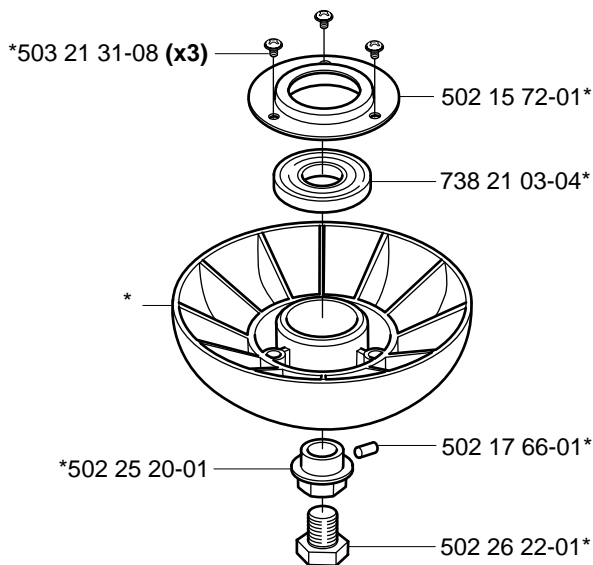

Reservdelar

106 23 28-70

Trimmy S *compl 508 01 01-02

Trimmy SII *compl 502 26 08-01

Trimmy H2 M10
Trimmy H2 M12

*compl 531 00 60-92
*compl 531 00 38-64

Trimmy Hit Pro M10 *compl 503 78 78-01

Superauto II *compl 531 00 38-09
Superauto II 1" *compl 531 00 60-93

Tri Cut M10x1.25 (300mm) compl 531 00 38-11
Tri Cut M12x1.75 (300mm) compl 531 00 38-24

Trimmy Hit Pro Junior 3/8"-24R

*compl 531 00 75-28

Trimmy Hit VI 3/8"-24R

*compl 952 70 85-62

Trimmy Hit

*compl 531 00 75-27

Tri Cut 3/8"-24R (230mm) *compl 531 00 75-35

Supporting cup

*compl 502 15 70-01

Trimmy Hit VII

*compl 531 00 75-84

Guard

***compl 537 02 61-01**
322 C

***compl 537 07 67-01**
325 C-X

***compl 503 97 71-01**
322 L
325 L-X
325 L-XT

***compl 503 93 42-02**
322 R
325 R-X
325 RJ-X
325 R-XT

***compl 503 91 60-01**
240
245
250
252

***compl 503 74 50-04**
225
232
235

Trimmy cord

Product	Product No.	Product	Product No.
Ø1,5 mm		Whisper	
15 m blue	531 00 38-55	Ø1,5 mm	
10 m reel for 300 S	506 68 26-01	15 m	531 00 60-80
10 m reel for Duo	964 63 57-00	Ø2,0 mm	
10 st for 6 RC	531 00 38-51	15 m	531 00 60-81
Ø2,0 mm		Ø2,4 mm	
15 m green	531 00 38-56	15 m	531 00 60-82
90 m green	531 00 38-57	Ø3,0 mm	
Ø2,4 mm		10 m	531 00 60-83
15 m orange	531 00 38-58		
90 m orange	531 00 38-59		
240 m orange	531 00 38-60		
Ø2,7 mm			
15 m yellow	531 00 75-66		
90 m yellow	531 00 75-67		
240 m yellow	531 00 75-68		
Ø3,0 mm			
10 m red	531 00 38-61		
90 m red	531 00 38-62		
240 m red	531 00 38-63		
Ø3,3 mm			
75 m white	502 26 19-03		
Pre cut for Trimmy Fix			
20 strings Ø2,4 mm	502 13 86-01		