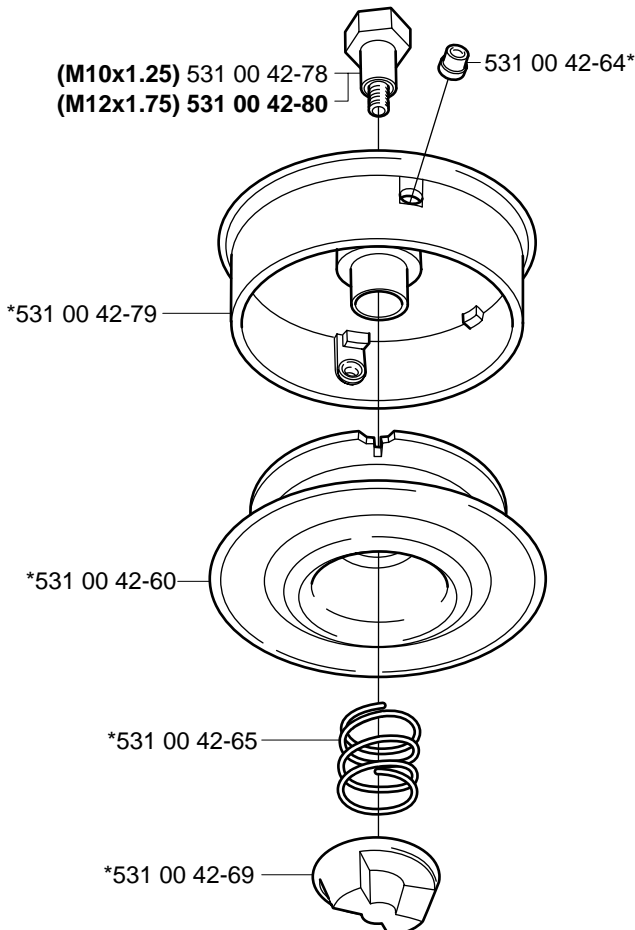

Reservdelar

106 23 28-70

Trimmy S *compl 508 01 01-02

Trimmy SII *compl 502 26 08-01

Trimmy H2 M10
Trimmy H2 M12

*compl 531 00 60-92
*compl 531 00 38-64

Trimmy Hit Pro M10 *compl 503 78 78-01

Superauto II *compl 531 00 38-09
Superauto II 1" *compl 531 00 60-93

Tri Cut M10x1.25 (300mm) compl 531 00 38-11
Tri Cut M12x1.75 (300mm) compl 531 00 38-24

Trimmy Hit Pro Junior 3/8"-24R

*compl 531 00 75-28

Trimmy Hit VI 3/8"-24R

*compl 952 70 85-62

Trimmy Hit

*compl 531 00 75-27

Tri Cut 3/8"-24R (230mm) *compl 531 00 75-35

Supporting cup

*compl 502 15 70-01

Trimmy Hit VII

*compl 531 00 75-84

Guard

***compl 537 02 61-01**
322 C

***compl 537 07 67-01**
325 C-X

***compl 503 97 71-01**
322 L
325 L-X
325 L-XT

***compl 503 93 42-02**
322 R
325 R-X
325 RJ-X
325 R-XT

***compl 503 91 60-01**
240
245
250
252

***compl 503 74 50-04**
225
232
235

Trimmy cord

Product	Product No.	Product	Product No.
Ø1,5 mm		Whisper	
15 m blue	531 00 38-55	Ø1,5 mm	
10 m reel for 300 S	506 68 26-01	15 m	531 00 60-80
10 m reel for Duo	964 63 57-00	Ø2,0 mm	
10 st for 6 RC	531 00 38-51	15 m	531 00 60-81
Ø2,0 mm		Ø2,4 mm	
15 m green	531 00 38-56	15 m	531 00 60-82
90 m green	531 00 38-57	Ø3,0 mm	
Ø2,4 mm		10 m	531 00 60-83
15 m orange	531 00 38-58		
90 m orange	531 00 38-59		
240 m orange	531 00 38-60		
Ø2,7 mm			
15 m yellow	531 00 75-66		
90 m yellow	531 00 75-67		
240 m yellow	531 00 75-68		
Ø3,0 mm			
10 m red	531 00 38-61		
90 m red	531 00 38-62		
240 m red	531 00 38-63		
Ø3,3 mm			
75 m white	502 26 19-03		
Pre cut for Trimmy Fix			
20 strings Ø2,4 mm	502 13 86-01		