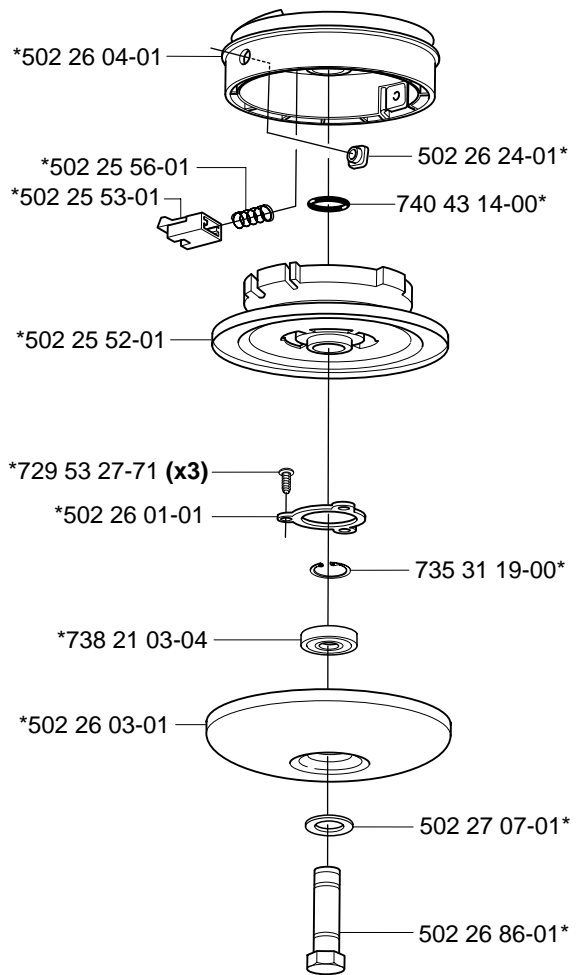

Reservdelar

106 23 28-70

Trimmy S *compl 508 01 01-02

Trimmy SII *compl 502 26 08-01

Trimmy H2 M10
Trimmy H2 M12

*compl 531 00 60-92
*compl 531 00 38-64

Trimmy Hit Pro M10 *compl 503 78 78-01

Superauto II *compl 531 00 38-09
Superauto II 1" *compl 531 00 60-93

Tri Cut M10x1.25 (300mm) compl 531 00 38-11
Tri Cut M12x1.75 (300mm) compl 531 00 38-24

Trimmy Hit Pro Junior 3/8"-24R

*compl 531 00 75-28

Trimmy Hit VI 3/8"-24R

*compl 952 70 85-62

Trimmy Hit

*compl 531 00 75-27

Tri Cut 3/8"-24R (230mm) *compl 531 00 75-35

Supporting cup

*compl 502 15 70-01

Trimmy Hit VII

*compl 531 00 75-84

Guard

***compl 537 02 61-01**
322 C

***compl 537 07 67-01**
325 C-X

***compl 503 97 71-01**
322 L
325 L-X
325 L-XT

***compl 503 93 42-02**
322 R
325 R-X
325 RJ-X
325 R-XT

***compl 503 91 60-01**
240
245
250
252

***compl 503 74 50-04**
225
232
235

Trimmy cord

Product	Product No.	Product	Product No.
Ø1,5 mm		Whisper	
15 m blue	531 00 38-55	Ø1,5 mm	
10 m reel for 300 S	506 68 26-01	15 m	531 00 60-80
10 m reel for Duo	964 63 57-00	Ø2,0 mm	
10 st for 6 RC	531 00 38-51	15 m	531 00 60-81
Ø2,0 mm		Ø2,4 mm	
15 m green	531 00 38-56	15 m	531 00 60-82
90 m green	531 00 38-57	Ø3,0 mm	
Ø2,4 mm		10 m	531 00 60-83
15 m orange	531 00 38-58		
90 m orange	531 00 38-59		
240 m orange	531 00 38-60		
Ø2,7 mm			
15 m yellow	531 00 75-66		
90 m yellow	531 00 75-67		
240 m yellow	531 00 75-68		
Ø3,0 mm			
10 m red	531 00 38-61		
90 m red	531 00 38-62		
240 m red	531 00 38-63		
Ø3,3 mm			
75 m white	502 26 19-03		
Pre cut for Trimmy Fix			
20 strings Ø2,4 mm	502 13 86-01		