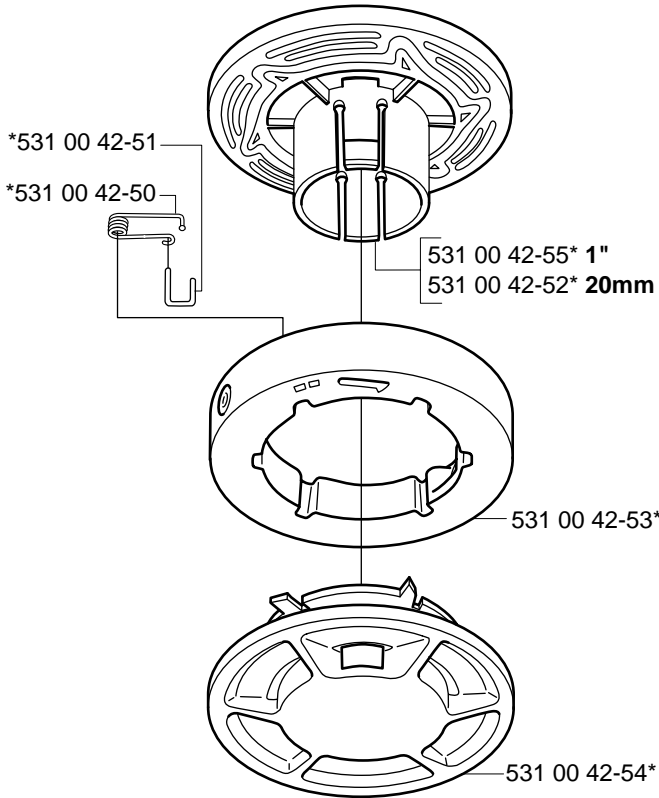

Reservdelar

106 23 28-70

Trimmy S *compl 508 01 01-02

Trimmy SII *compl 502 26 08-01

Trimmy H2 M10
Trimmy H2 M12

*compl 531 00 60-92
*compl 531 00 38-64

Trimmy Hit Pro M10 *compl 503 78 78-01

Superauto II *compl 531 00 38-09
Superauto II 1" *compl 531 00 60-93

Tri Cut M10x1.25 (300mm) compl 531 00 38-11
Tri Cut M12x1.75 (300mm) compl 531 00 38-24

Trimmy Hit Pro Junior 3/8"-24R

*compl 531 00 75-28

Trimmy Hit VI 3/8"-24R

*compl 952 70 85-62

Trimmy Hit

*compl 531 00 75-27

Tri Cut 3/8"-24R (230mm) *compl 531 00 75-35

Supporting cup

*compl 502 15 70-01

Trimmy Hit VII

*compl 531 00 75-84

Guard

***compl 537 02 61-01**
322 C

***compl 537 07 67-01**
325 C-X

***compl 503 97 71-01**
322 L
325 L-X
325 L-XT

***compl 503 93 42-02**
322 R
325 R-X
325 RJ-X
325 R-XT

***compl 503 91 60-01**
240
245
250
252

***compl 503 74 50-04**
225
232
235

Trimmy cord

Product	Product No.	Product	Product No.
Ø1,5 mm		Whisper	
15 m blue	531 00 38-55	Ø1,5 mm	
10 m reel for 300 S	506 68 26-01	15 m	531 00 60-80
10 m reel for Duo	964 63 57-00	Ø2,0 mm	
10 st for 6 RC	531 00 38-51	15 m	531 00 60-81
Ø2,0 mm		Ø2,4 mm	
15 m green	531 00 38-56	15 m	531 00 60-82
90 m green	531 00 38-57	Ø3,0 mm	
Ø2,4 mm		10 m	531 00 60-83
15 m orange	531 00 38-58		
90 m orange	531 00 38-59		
240 m orange	531 00 38-60		
Ø2,7 mm			
15 m yellow	531 00 75-66		
90 m yellow	531 00 75-67		
240 m yellow	531 00 75-68		
Ø3,0 mm			
10 m red	531 00 38-61		
90 m red	531 00 38-62		
240 m red	531 00 38-63		
Ø3,3 mm			
75 m white	502 26 19-03		
Pre cut for Trimmy Fix			
20 strings Ø2,4 mm	502 13 86-01		