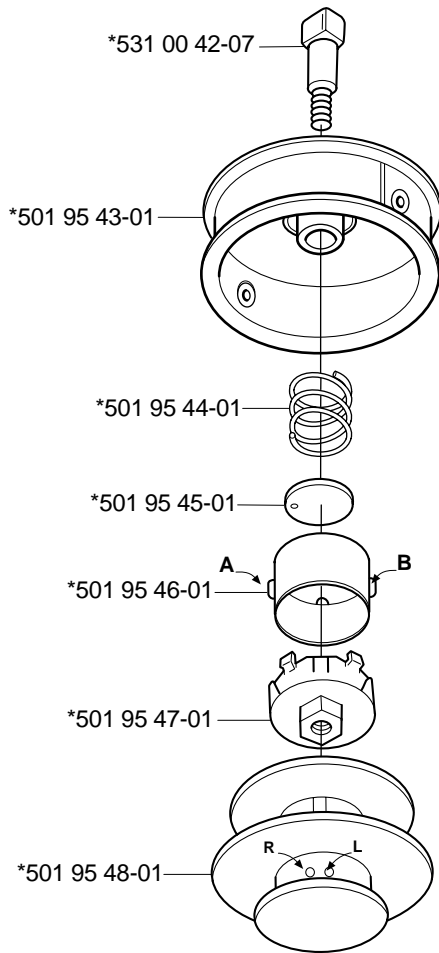

Reservdelar

106 23 28-70

Trimmy S *compl 508 01 01-02

Trimmy SII *compl 502 26 08-01

Trimmy H2 M10
Trimmy H2 M12

*compl 531 00 60-92
*compl 531 00 38-64

Trimmy Hit Pro M10 *compl 503 78 78-01

Superauto II *compl 531 00 38-09
Superauto II 1" *compl 531 00 60-93

Tri Cut M10x1.25 (300mm) compl 531 00 38-11
Tri Cut M12x1.75 (300mm) compl 531 00 38-24

Trimmy Hit Pro Junior 3/8"-24R

*compl 531 00 75-28

Trimmy Hit VI 3/8"-24R

*compl 952 70 85-62

Trimmy Hit

*compl 531 00 75-27

Tri Cut 3/8"-24R (230mm) *compl 531 00 75-35

Supporting cup

*compl 502 15 70-01

Trimmy Hit VII

*compl 531 00 75-84

Guard

***compl 537 02 61-01**
322 C

***compl 537 07 67-01**
325 C-X

***compl 503 97 71-01**
322 L
325 L-X
325 L-XT

***compl 503 93 42-02**
322 R
325 R-X
325 RJ-X
325 R-XT

***compl 503 91 60-01**
240
245
250
252

***compl 503 74 50-04**
225
232
235

Trimmy cord

Product	Product No.	Product	Product No.
Ø1,5 mm		Whisper	
15 m blue	531 00 38-55	Ø1,5 mm	
10 m reel for 300 S	506 68 26-01	15 m	531 00 60-80
10 m reel for Duo	964 63 57-00	Ø2,0 mm	
10 st for 6 RC	531 00 38-51	15 m	531 00 60-81
Ø2,0 mm		Ø2,4 mm	
15 m green	531 00 38-56	15 m	531 00 60-82
90 m green	531 00 38-57	Ø3,0 mm	
Ø2,4 mm		10 m	531 00 60-83
15 m orange	531 00 38-58		
90 m orange	531 00 38-59		
240 m orange	531 00 38-60		
Ø2,7 mm			
15 m yellow	531 00 75-66		
90 m yellow	531 00 75-67		
240 m yellow	531 00 75-68		
Ø3,0 mm			
10 m red	531 00 38-61		
90 m red	531 00 38-62		
240 m red	531 00 38-63		
Ø3,3 mm			
75 m white	502 26 19-03		
Pre cut for Trimmy Fix			
20 strings Ø2,4 mm	502 13 86-01		