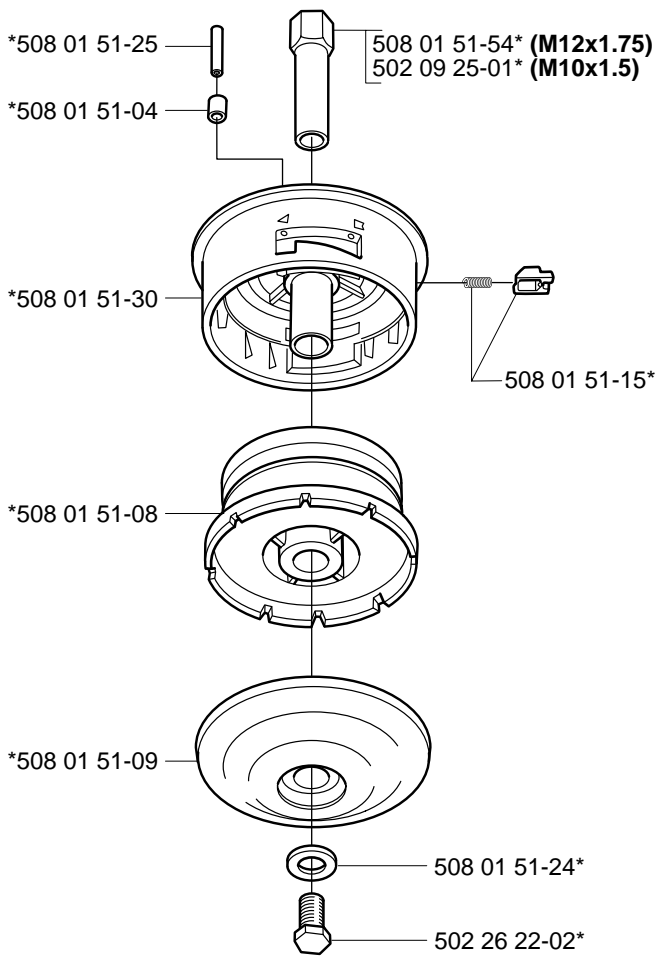

Reservdelar

106 23 28-70

Trimmy S *compl 508 01 01-02

Trimmy SII *compl 502 26 08-01

Trimmy H2 M10
Trimmy H2 M12

*compl 531 00 60-92
*compl 531 00 38-64

Trimmy Hit Pro M10 *compl 503 78 78-01

Superauto II *compl 531 00 38-09
Superauto II 1" *compl 531 00 60-93

Tri Cut M10x1.25 (300mm) compl 531 00 38-11
Tri Cut M12x1.75 (300mm) compl 531 00 38-24

Trimmy Hit Pro Junior 3/8"-24R

*compl 531 00 75-28

Trimmy Hit VI 3/8"-24R

*compl 952 70 85-62

Trimmy Hit

*compl 531 00 75-27

Tri Cut 3/8"-24R (230mm) *compl 531 00 75-35

Supporting cup

*compl 502 15 70-01

Trimmy Hit VII

*compl 531 00 75-84

Guard

***compl 537 02 61-01**
322 C

***compl 537 07 67-01**
325 C-X

***compl 503 97 71-01**
322 L
325 L-X
325 L-XT

***compl 503 93 42-02**
322 R
325 R-X
325 RJ-X
325 R-XT

***compl 503 91 60-01**
240
245
250
252

***compl 503 74 50-04**
225
232
235

Trimmy cord

Product	Product No.	Product	Product No.
Ø1,5 mm		Whisper	
15 m blue	531 00 38-55	Ø1,5 mm	
10 m reel for 300 S	506 68 26-01	15 m	531 00 60-80
10 m reel for Duo	964 63 57-00	Ø2,0 mm	
10 st for 6 RC	531 00 38-51	15 m	531 00 60-81
Ø2,0 mm		Ø2,4 mm	
15 m green	531 00 38-56	15 m	531 00 60-82
90 m green	531 00 38-57	Ø3,0 mm	
Ø2,4 mm		10 m	531 00 60-83
15 m orange	531 00 38-58		
90 m orange	531 00 38-59		
240 m orange	531 00 38-60		
Ø2,7 mm			
15 m yellow	531 00 75-66		
90 m yellow	531 00 75-67		
240 m yellow	531 00 75-68		
Ø3,0 mm			
10 m red	531 00 38-61		
90 m red	531 00 38-62		
240 m red	531 00 38-63		
Ø3,3 mm			
75 m white	502 26 19-03		
Pre cut for Trimmy Fix			
20 strings Ø2,4 mm	502 13 86-01		