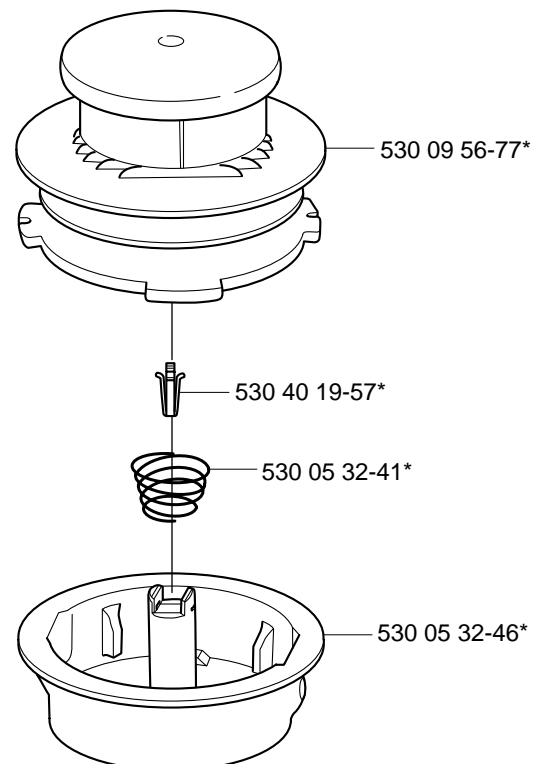

Tri Cut M10x1.25 (300mm) compl 531 00 38-11
Tri Cut M12x1.75 (300mm) compl 531 00 38-24

Trimmy Hit Pro Junior 3/8"-24R

*compl 531 00 75-28

Trimmy Hit VI 3/8"-24R

*compl 952 70 85-62

Trimmy Hit

*compl 531 00 75-27

Tri Cut 3/8"-24R (230mm) *compl 531 00 75-35

Supporting cup

*compl 502 15 70-01

Trimmy Hit VII

*compl 531 00 75-84

Guard

***compl 537 02 61-01**
322 C

***compl 537 07 67-01**
325 C-X

***compl 503 97 71-01**
322 L
325 L-X
325 L-XT

***compl 503 93 42-02**
322 R
325 R-X
325 RJ-X
325 R-XT

***compl 503 91 60-01**
240
245
250
252

***compl 503 74 50-04**
225
232
235

Trimmy cord

Product	Product No.	Product	Product No.
Ø1,5 mm		Whisper	
15 m blue	531 00 38-55	Ø1,5 mm	
10 m reel for 300 S	506 68 26-01	15 m	531 00 60-80
10 m reel for Duo	964 63 57-00	Ø2,0 mm	
10 st for 6 RC	531 00 38-51	15 m	531 00 60-81
Ø2,0 mm		Ø2,4 mm	
15 m green	531 00 38-56	15 m	531 00 60-82
90 m green	531 00 38-57	Ø3,0 mm	
Ø2,4 mm		10 m	531 00 60-83
15 m orange	531 00 38-58		
90 m orange	531 00 38-59		
240 m orange	531 00 38-60		
Ø2,7 mm			
15 m yellow	531 00 75-66		
90 m yellow	531 00 75-67		
240 m yellow	531 00 75-68		
Ø3,0 mm			
10 m red	531 00 38-61		
90 m red	531 00 38-62		
240 m red	531 00 38-63		
Ø3,3 mm			
75 m white	502 26 19-03		
Pre cut for Trimmy Fix			
20 strings Ø2,4 mm	502 13 86-01		