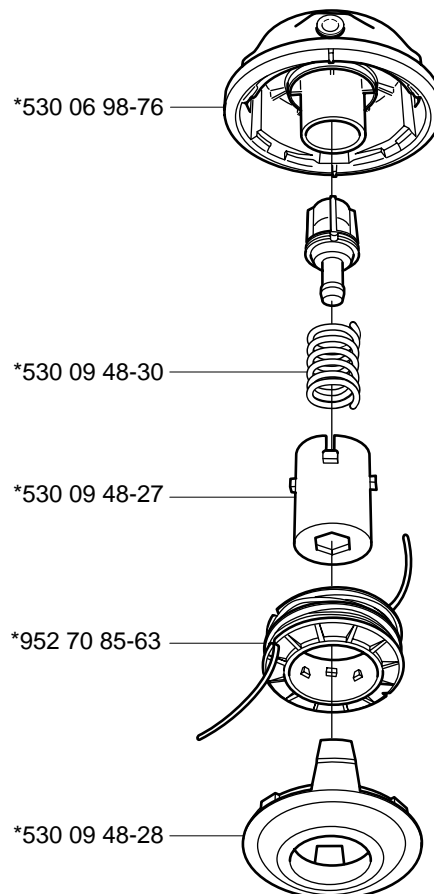

Reservdelar

106 23 28-70

Trimmy S *compl 508 01 01-02

Trimmy SII *compl 502 26 08-01

Trimmy H2 M10
Trimmy H2 M12

*compl 531 00 60-92
*compl 531 00 38-64

Trimmy Hit Pro M10 *compl 503 78 78-01

Superauto II *compl 531 00 38-09
Superauto II 1" *compl 531 00 60-93

Tri Cut M10x1.25 (300mm) compl 531 00 38-11
Tri Cut M12x1.75 (300mm) compl 531 00 38-24

Trimmy Hit Pro Junior 3/8"-24R

*compl 531 00 75-28

Trimmy Hit VI 3/8"-24R

*compl 952 70 85-62

Trimmy Hit

*compl 531 00 75-27

Tri Cut 3/8"-24R (230mm) *compl 531 00 75-35

Supporting cup

*compl 502 15 70-01

Trimmy Hit VII

*compl 531 00 75-84

Guard

***compl 537 02 61-01**
322 C

***compl 537 07 67-01**
325 C-X

***compl 503 97 71-01**
322 L
325 L-X
325 L-XT

***compl 503 93 42-02**
322 R
325 R-X
325 RJ-X
325 R-XT

***compl 503 91 60-01**
240
245
250
252

***compl 503 74 50-04**
225
232
235

Trimmy cord

Product	Product No.	Product	Product No.
Ø1,5 mm		Whisper	
15 m blue	531 00 38-55	Ø1,5 mm	
10 m reel for 300 S	506 68 26-01	15 m	531 00 60-80
10 m reel for Duo	964 63 57-00	Ø2,0 mm	
10 st for 6 RC	531 00 38-51	15 m	531 00 60-81
Ø2,0 mm		Ø2,4 mm	
15 m green	531 00 38-56	15 m	531 00 60-82
90 m green	531 00 38-57	Ø3,0 mm	
Ø2,4 mm		10 m	531 00 60-83
15 m orange	531 00 38-58		
90 m orange	531 00 38-59		
240 m orange	531 00 38-60		
Ø2,7 mm			
15 m yellow	531 00 75-66		
90 m yellow	531 00 75-67		
240 m yellow	531 00 75-68		
Ø3,0 mm			
10 m red	531 00 38-61		
90 m red	531 00 38-62		
240 m red	531 00 38-63		
Ø3,3 mm			
75 m white	502 26 19-03		
Pre cut for Trimmy Fix			
20 strings Ø2,4 mm	502 13 86-01		