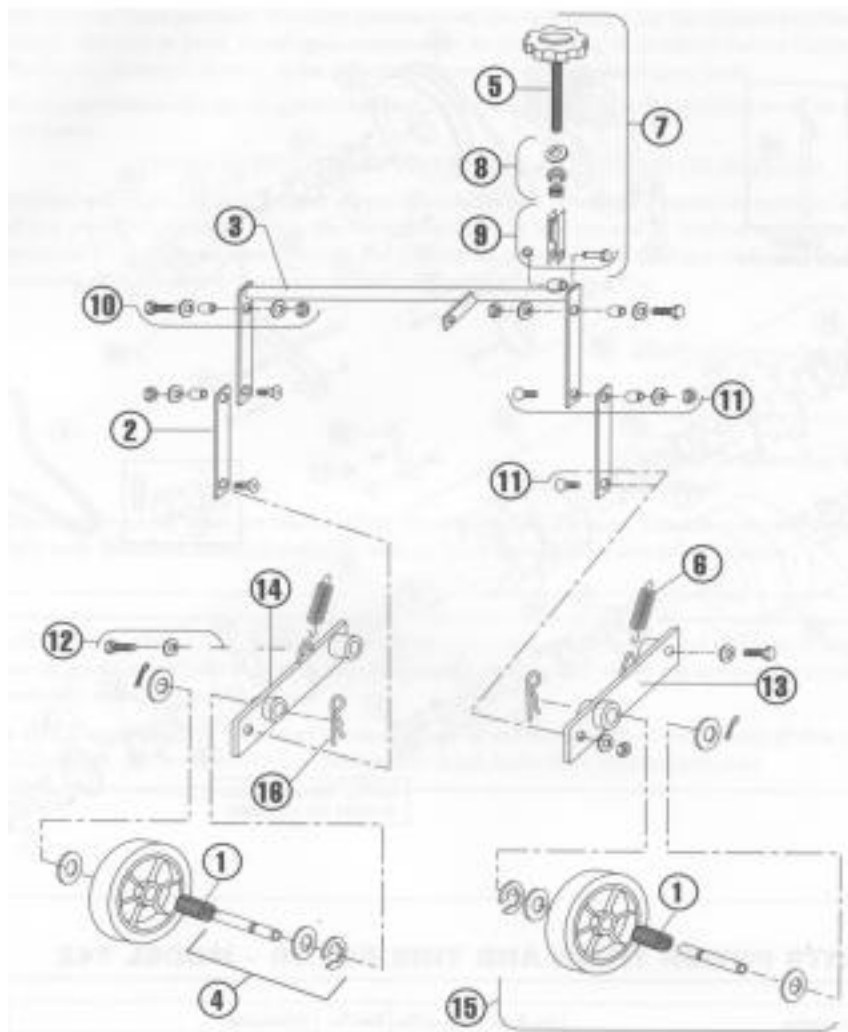

**MAIN FRAME - MODEL AR25**

ITEM	PART NO.	DESCRIPTION
1	540007600	Weight, 36 lbs., solid steel, removable
2	540007400	Housing with decals
3	540007401	Drive guard with decals
4	540007200	Drive guard fastener kit
5	540007402	Fastener kit, weight
6	540007203	Plate kit, for Honda engine
7	540007403	36 lb. weight, mounted
8	540000732	Paint, orange, 12.5 oz. can
9	540000729	Paint, orange, 1qt. can
10	540007404	Decal kit, AR25

**HANDLE AND CONTROL - MODEL AR25**

ITEM	PART NO.	DESCRIPTION
1	540000034	Grip, clutch
2	540005129	Spring, clutch
3	540007149	Clutch control, with grips
	540007405	Clutch/throttle control, Honda engines only
4	540007406	Handle with grips
5	540007174	Handle, control, rear wheel
6	540007189	Clutch cable
7	540007191	Grips, pair
8	540007221	Fastener kit, clutch control to handle
9	540007222	Clutch cable kit (complete assembly, except 540005129)
10	540007223	Pin kit, rear wheel control handle
11	540007224	Rear wheel control rod kit
12	540007117	Fastener kit, handle
13	540007407	Throttle cable kit - Honda engine only (complete assembly except 540005129)
14	540007408	Throttle cable

**REAR WHEEL - MODEL AR25**

ITEM	PART NO.	DESCRIPTION
1	540007409	Bearing, roller with seals
2	540007107	Lift link
3	540007119	Torque arm, depth adjustment
4	540007410	Axle kit, axle, E-clip, 2 washers, cotter pin, hairpin cotter
5	540007163	Knob, depth/stability
6	540007195	Spring, axle
7	540007213	Control kit, depth/stability
8	540007214	Knob spring kit, depth/stability
9	540007215	Bracket kit, depth/stability
10	540007216	Fastener kit, torque arm/housing
11	540007217	Fastener kit, linkage
12	540007411	Fastener kit carriage/housing
13	540007412	Wheel arm right
14	540007413	Wheel arm left
15	540007414	Wheel assembly wheel, bearing, 2 seals, axle, 2 washers, E-clip, cotter pin, hairpin cotter
16	540007415	Cotter key, hairpin