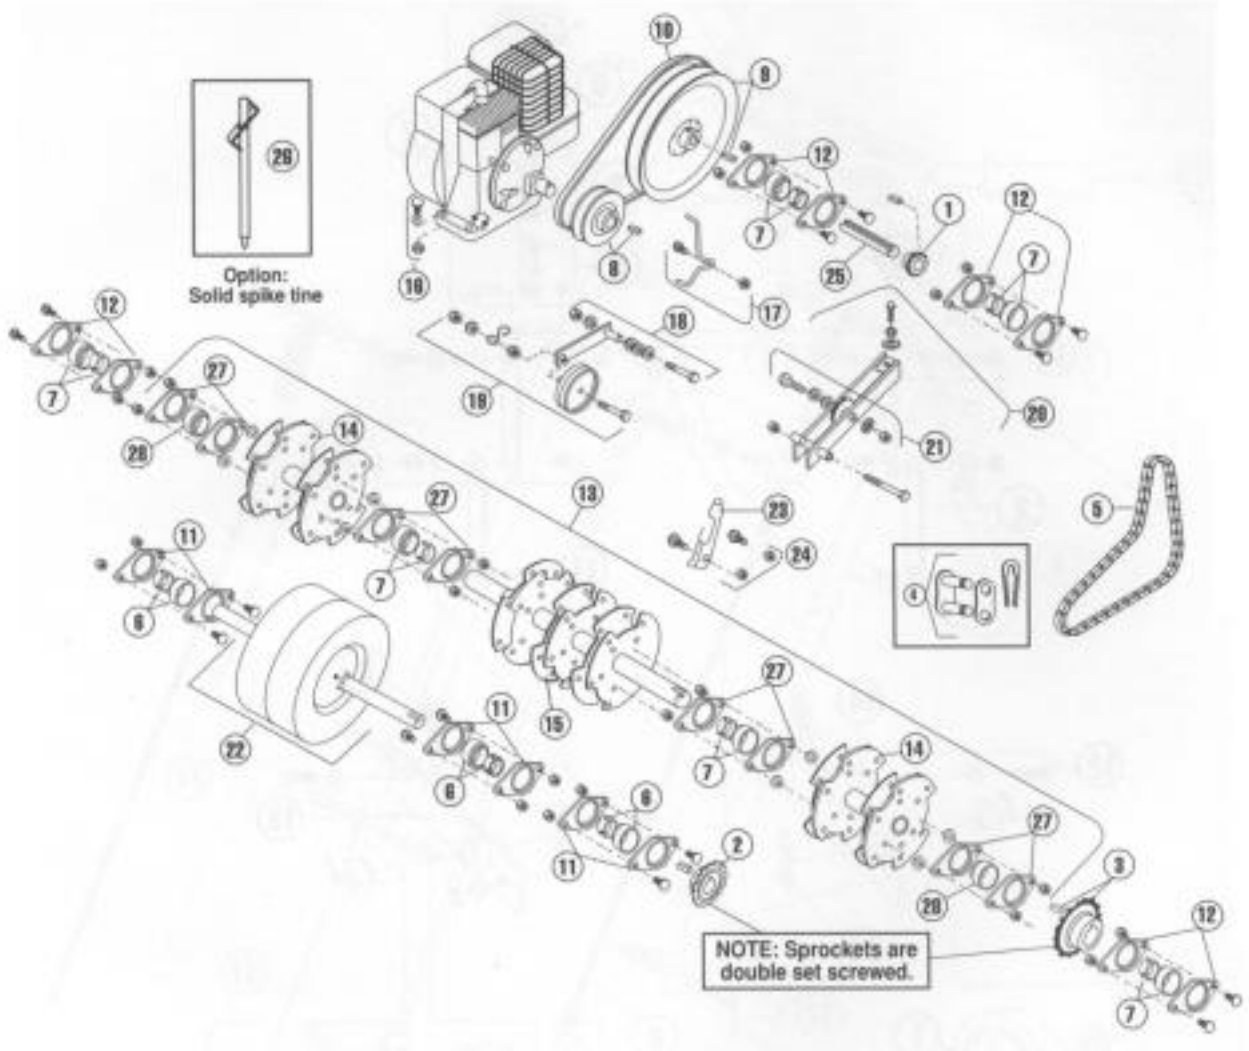

POWER TRAIN AND TINE ROTOR - MODEL AR25

POWER TRAIN AND TINE ROTOR - MODEL AR25

ITEM	PART NO.	DESCRIPTION
1	540007416	Sprocket, jackshaft, with key
2	540007417	Sprocket, wheel, with set screws and key
3	540007418	Sprocket, rotor, with set screws and key
4	540007419	Master link for 540007420
5	540007420	Chain, #50 perma lube roller
6	540000315	Bearing, 3/4" with lock collar
7	540000317	Bearing, 1" with lock collar
8	540000328	V-pulley, A-4" with set screws and key
9	540007421	V-pulley, A-10" with set screws and key
10	540000336	V-belt, A-44" special
11	540005185	Stamping kit w/fasteners (for 3/4" bearing)
12	540005786	Stamping kit w/fasteners (for 1" bearing)
13	540007422	Tine rotor shaft assembly, complete
14	540007423	Outer rotor plate kit
15	540007424	Center tine rotor shaft
16	540007204	Fastener kit, engine
17	540007205	Belt keeper kit
18	540007206	Idler arm kit, pulley
19	540007207	Idler pulley kit
20	540007425	Idler arm kit, chain
21	540007426	Idler sprocket kit, chain
22	540007120	Front wheel and shaft kit
23	540007111	Tine set, closed spoon, 42 each
	540007112	Tine set, closed spoon, 6 each
24	540007102	Tine/spike fastener kit, 96 ea. bolts and nuts
	540007103	Tine/spike fastener kit, 12 ea. bolts and nuts
25	540007427	Jackshaft, with key
26	540007104	Spike set, 42 each
27	540007105	Stamping kit (for 1" bearing) with nuts and washers
28	540007108	Bearing 1" (does not include lock collar)