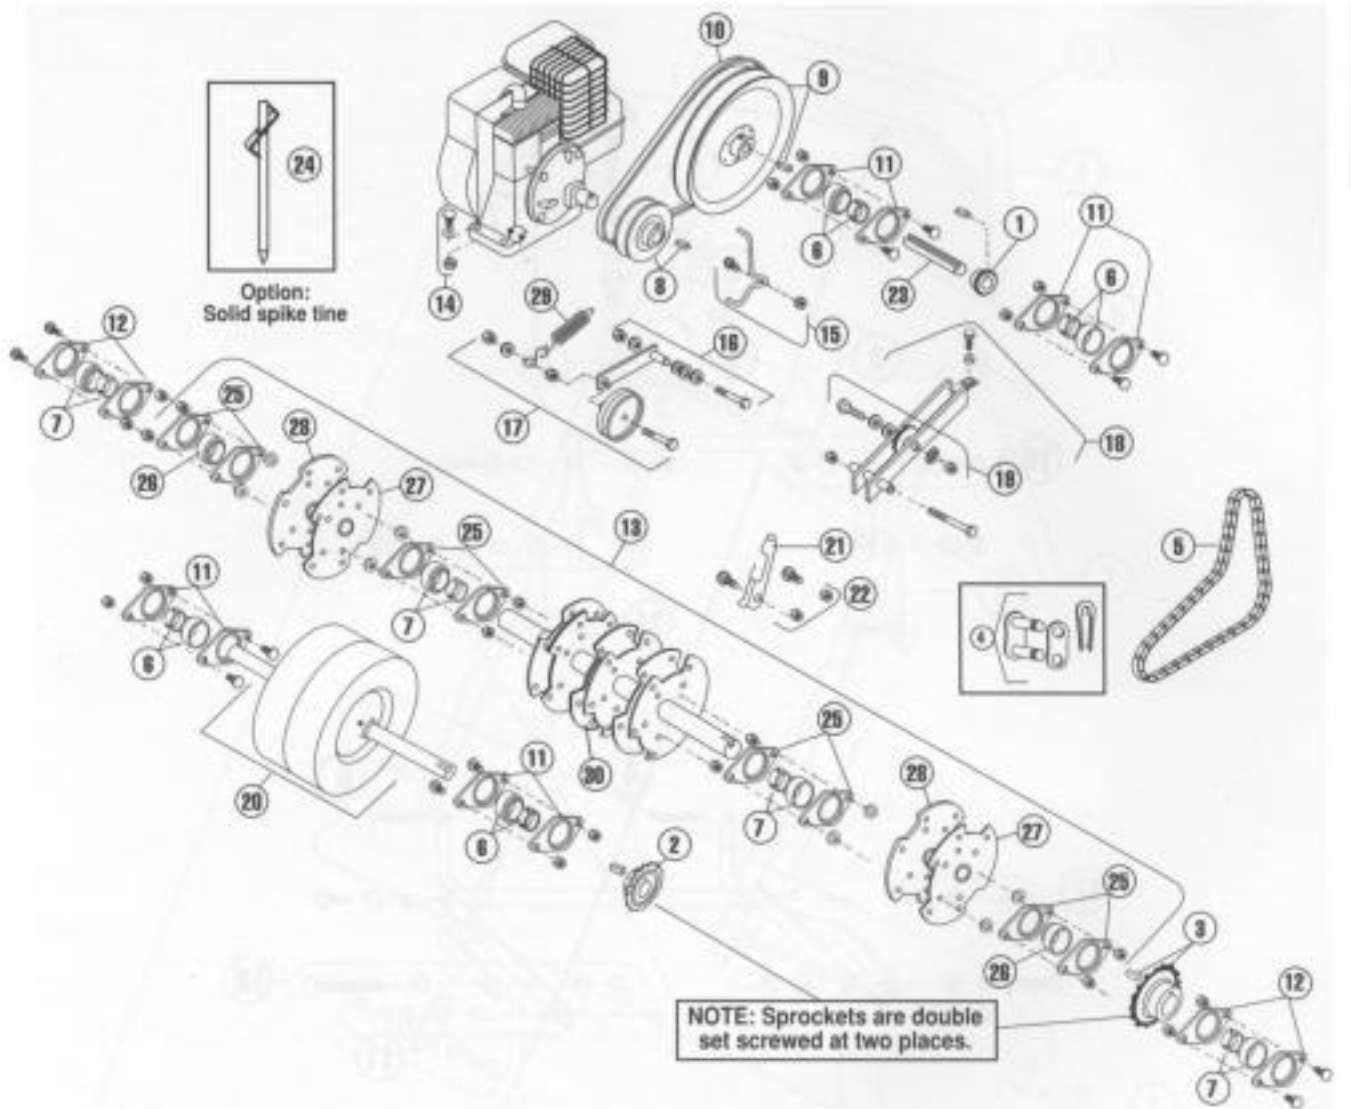

POWER TRAIN AND TINE ROTOR - MODEL AR19

POWER TRAIN AND TINE ROTOR - MODEL AR19

ITEM	PART NO.	DESCRIPTION
1	540007630	Sprocket, jackshaft, with key and spacer
2	540000302	Sprocket, wheel, with set screws and key
3	540000303	Sprocket, rotor, with set screws and key
4	540000307	Master link for 540000308
5	540000308	Chain, #40 perma lube roller
6	540000315	Bearing, 3/4" with lock collar
7	540000317	Bearing, 1" with lock collar
8	540000328	V-pulley, A-4" with set screws and key
9	540000332	V-pulley, A-10" with set screws and key
10	540000336	V-belt, A-44" special
11	540005185	Stamping kit w/fasteners (for 3/4" bearing)
12	540005786	Stamping kit w/fasteners (for 1" bearing)
13	540007631	Rotor shaft, tine without bolts
14	540007204	Fastener kit, engine
15	540007205	Belt keeper kit
16	540007206	Idler arm kit, pulley
17	540007632	Idler pulley kit
18	540007633	Idler arm kit, chain
19	540007634	Idler sprocket kit, chain
20	540007635	Front wheel and shaft kit
21	540007636	Tine set, closed spoon, 30 each
	540007112	Tine set, closed spoon, 6 each
22	540007637	Tine/spike fastener kit, 72 ea. bolts and nuts
	540007103	Tine/spike fastener kit, 12 ea. bolts and nuts
23	540007232	Jackshaft, with key
24	540007638	Spike set, 30 each
25	540007105	Stamping kit, w/nuts and washers (for 1" bearing)
26	540007108	Bearing 1" (does not include lock collar)
27	540007639	Left rotor plate
28	540007640	Right rotor plate
29	540005129	Spring clutch
30	540007641	Rotor shaft, center