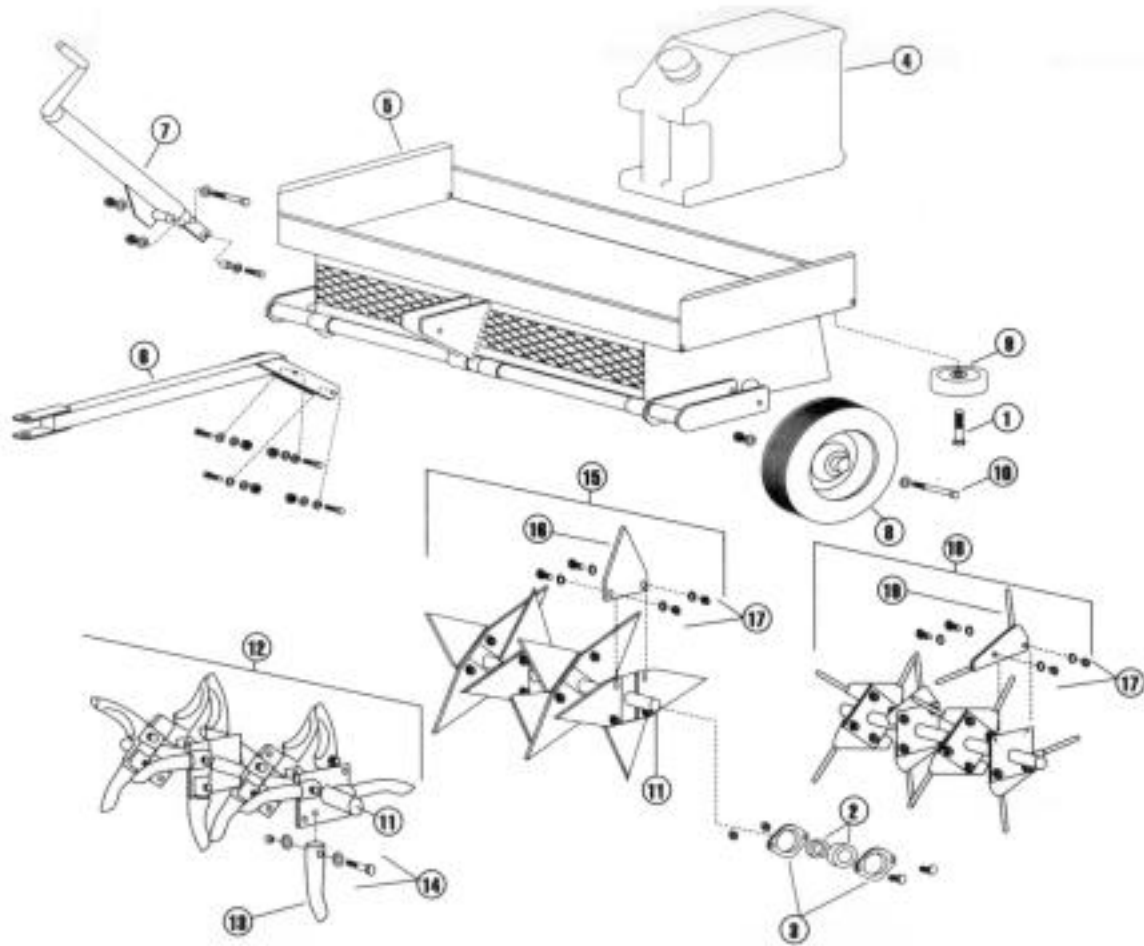

TOWABLE LAWN AERATOR - MODEL TA36

TOWABLE LAWN AERATOR - MODEL TA36

ITEM	PART NO.	DESCRIPTION
1	540000185	Bolt
2	540000317	Bearing, 1" with lock collar
3	540005786	Stamping kit w/fasteners (for 1" bearing)
4	540000074	Weight container, set of six
5	540007550	Chassis weldment
6	540007552	Tow bar with bolt kit
7	540007553	Jack towable aerator with bolt kit
	540007555	Decal kit
8	540007562	Wheel, 12" X 3" semi pneumatic
	540007565	Bearing, roller 3/4" for 12" X 3" wheel
9	540007563	Wheel, 1 1/4" X 5"
10	540007566	Bolt kit for 540007562 wheel
11	540007500	Rotor, TripleAire used on 540007570,7580,7590
12	540007570	Rotor assembly, coring tine complete with bearings
	540007575	Rotor assembly, coring tine complete without bearings
13	540007571	Tine set, towable aerator 16 each, per rotor
	540007572	Tine, 1/2" closed spoon, each
14	540007574	Fastener kit, coring tine set, per rotor
15	540007580	Rotor assembly, slice blade complete with bearings
	540007585	Rotor assembly, slice blade complete without bearings
16	540007581	Slice blade set, 16 each, per rotor
	540007583	Slice blade, each
17	540007584	Fastener kit, spike or slice blade, per rotor
18	540007590	Rotor assembly, spike complete with bearings
	540007595	Rotor assembly, spike complete without bearings
19	540007591	Spike plate set, 8 each, per rotor
	540007598	Spike plate, each
	540000732	Paint, orange 12.5 oz. spray can
	540000729	Paint, orange 1qt. can