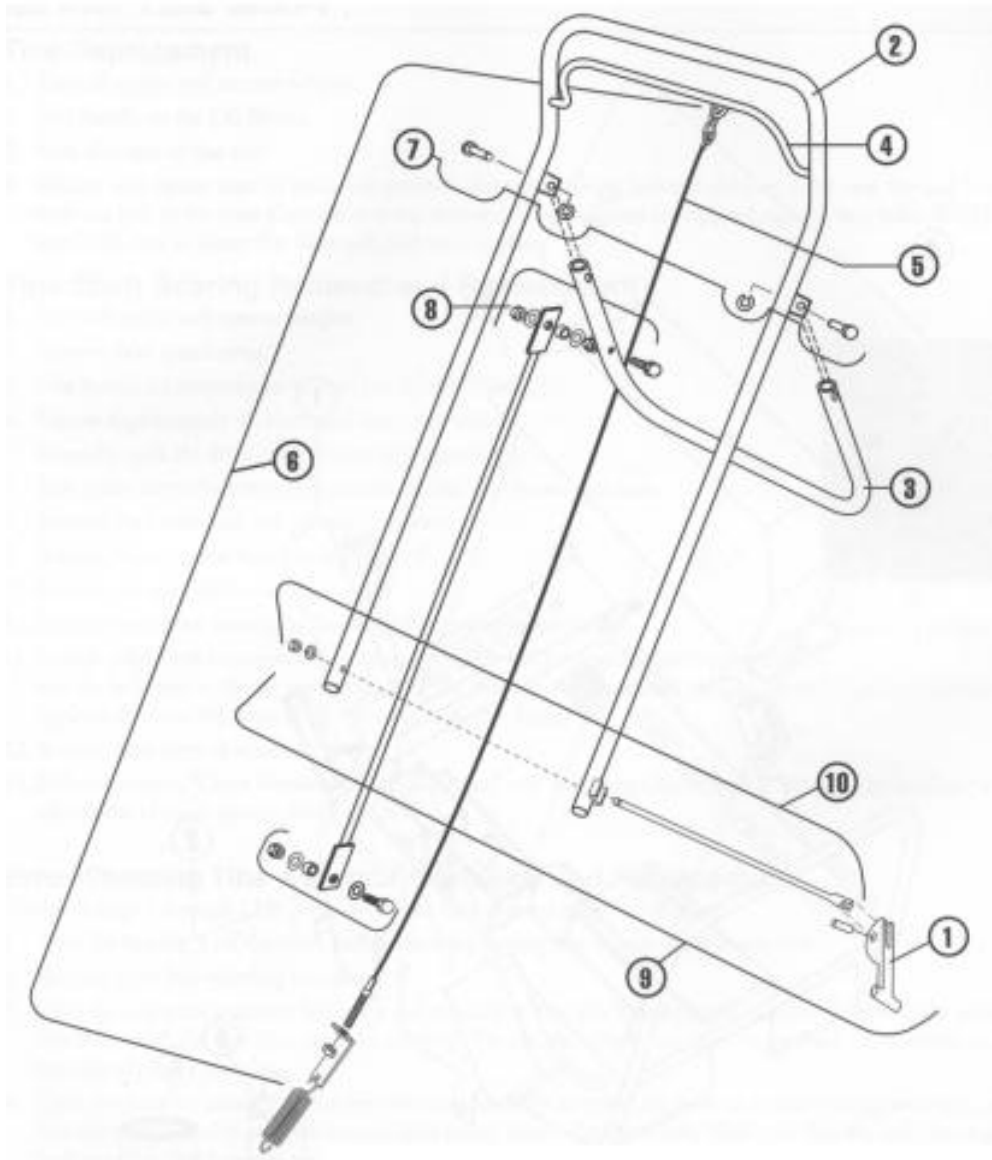

#### **Unit Assembly and Parts Diagrams**

Main Frame - Model AR19 .....	3
Handle and Control - Model AR19 .....	4
Rear Wheel Model - AR19 .....	5
Power Train and Tine Rotor - Model AR19 .....	6
Main Frame - Model AR25 .....	9
Handle and Control - Model AR25 .....	10
Rear Wheel - Model AR25 .....	11
Power Train and Tine Rotor - Model AR25 .....	12
Towable Lawn Aerator - Model TA36 .....	14

**MAIN FRAME - MODEL AR19**

ITEM	PART NO.	DESCRIPTION
1	540007600	Weight, 36 lbs., solid steel
2	540007601	Housing with decals
3	540007602	Drive guard with decals
4	540007200	Drive guard fastener kit
5	540000732	Paint, orange, 12.5 oz. can
6	540000729	Paint, orange, 1qt. can
7	540007603	Decal kit, AR19

**HANDLE AND CONTROL - MODEL AR19**

ITEM	PART NO.	DESCRIPTION
1	540005256	Cam, locking
2	540007610	Handle
3	540007611	Handle, control, rear wheel
4	540007612	Bail
5	540007189	Clutch cable
6	540007222	Clutch cable kit complete assembly except 540005129
7	540007223	Pin kit, rear wheel control handle
8	540007224	Control rod kit, rear wheel
9	540007613	Cam rod kit, with cam
10	540007614	Cam rod kit, without cam

**REAR WHEEL - MODEL AR19**

ITEM	PART NO.	DESCRIPTION
1	540000048	Bearing, roller with bushing and seals
2	540007107	Lift link
3	540007133	Torque arm, depth adjustment
4	540007620	Wheel carriage, axle
5	540007163	Knob, depth/stability
6	540007195	Spring, axle
7	540007213	Control kit, depth/stability
8	540007214	Knob spring kit, depth/stability
9	540007215	Bracket kit, depth/stability
10	540007216	Fastener kit, torque arm/housing
11	540007217	Fastener kit, linkage
12	540007218	Fastener kit carriage/housing
13	540007621	Bolt kit, rear wheel
14	540007220	Wheel kit, rear, with roller bearing, bushing and seals