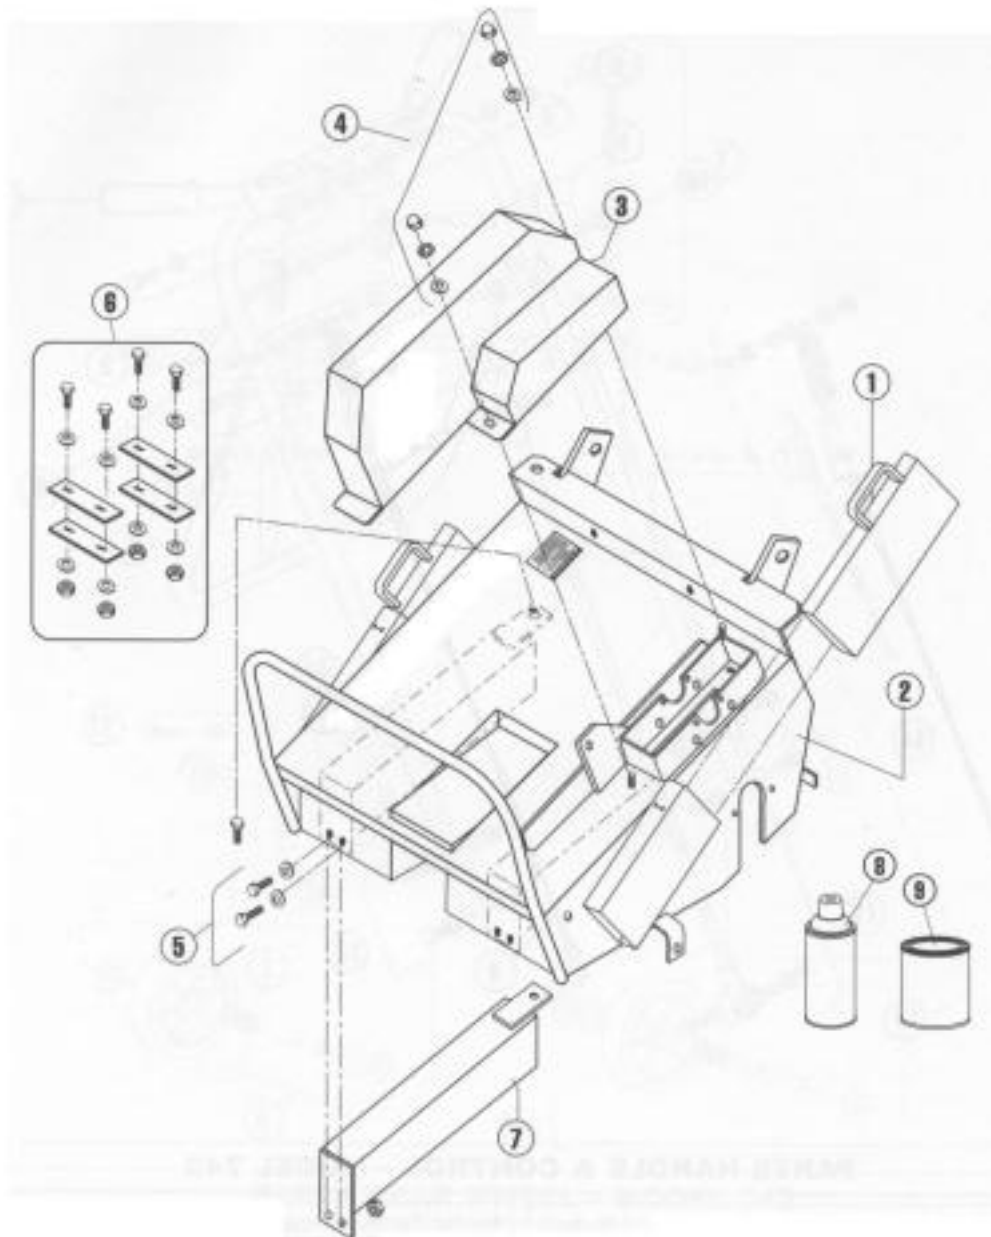

MAIN FRAME - MODEL AR25

ITEM	PART NO.	DESCRIPTION
1	540007600	Weight, 36 lbs., solid steel, removable
2	540007400	Housing with decals
3	540007401	Drive guard with decals
4	540007200	Drive guard fastener kit
5	540007402	Fastener kit, weight
6	540007203	Plate kit, for Honda engine
7	540007403	36 lb. weight, mounted
8	540000732	Paint, orange, 12.5 oz. can
9	540000729	Paint, orange, 1qt. can
10	540007404	Decal kit, AR25