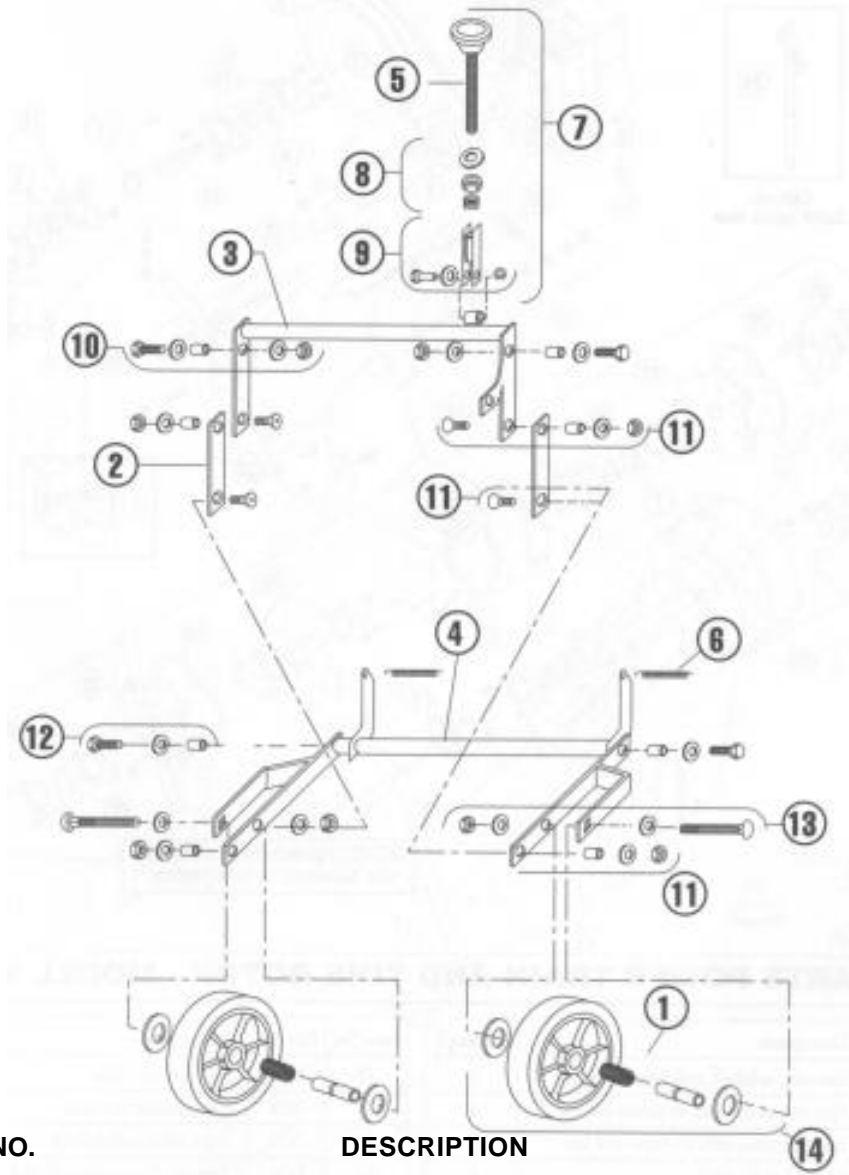

#### **Unit Assembly and Parts Diagrams**

Main Frame - Model AR19 .....	3
Handle and Control - Model AR19 .....	4
Rear Wheel Model - AR19 .....	5
Power Train and Tine Rotor - Model AR19 .....	6
Main Frame - Model AR25 .....	9
Handle and Control - Model AR25 .....	10
Rear Wheel - Model AR25 .....	11
Power Train and Tine Rotor - Model AR25 .....	12
Towable Lawn Aerator - Model TA36 .....	14

**MAIN FRAME - MODEL AR19**

ITEM	PART NO.	DESCRIPTION
1	540007600	Weight, 36 lbs., solid steel
2	540007601	Housing with decals
3	540007602	Drive guard with decals
4	540007200	Drive guard fastener kit
5	540000732	Paint, orange, 12.5 oz. can
6	540000729	Paint, orange, 1qt. can
7	540007603	Decal kit, AR19

**HANDLE AND CONTROL - MODEL AR19**

ITEM	PART NO.	DESCRIPTION
1	540005256	Cam, locking
2	540007610	Handle
3	540007611	Handle, control, rear wheel
4	540007612	Bail
5	540007189	Clutch cable
6	540007222	Clutch cable kit complete assembly except 540005129
7	540007223	Pin kit, rear wheel control handle
8	540007224	Control rod kit, rear wheel
9	540007613	Cam rod kit, with cam
10	540007614	Cam rod kit, without cam

**REAR WHEEL - MODEL AR19**

ITEM	PART NO.	DESCRIPTION
1	540000048	Bearing, roller with bushing and seals
2	540007107	Lift link
3	540007133	Torque arm, depth adjustment
4	540007620	Wheel carriage, axle
5	540007163	Knob, depth/stability
6	540007195	Spring, axle
7	540007213	Control kit, depth/stability
8	540007214	Knob spring kit, depth/stability
9	540007215	Bracket kit, depth/stability
10	540007216	Fastener kit, torque arm/housing
11	540007217	Fastener kit, linkage
12	540007218	Fastener kit carriage/housing
13	540007621	Bolt kit, rear wheel
14	540007220	Wheel kit, rear, with roller bearing, bushing and seals