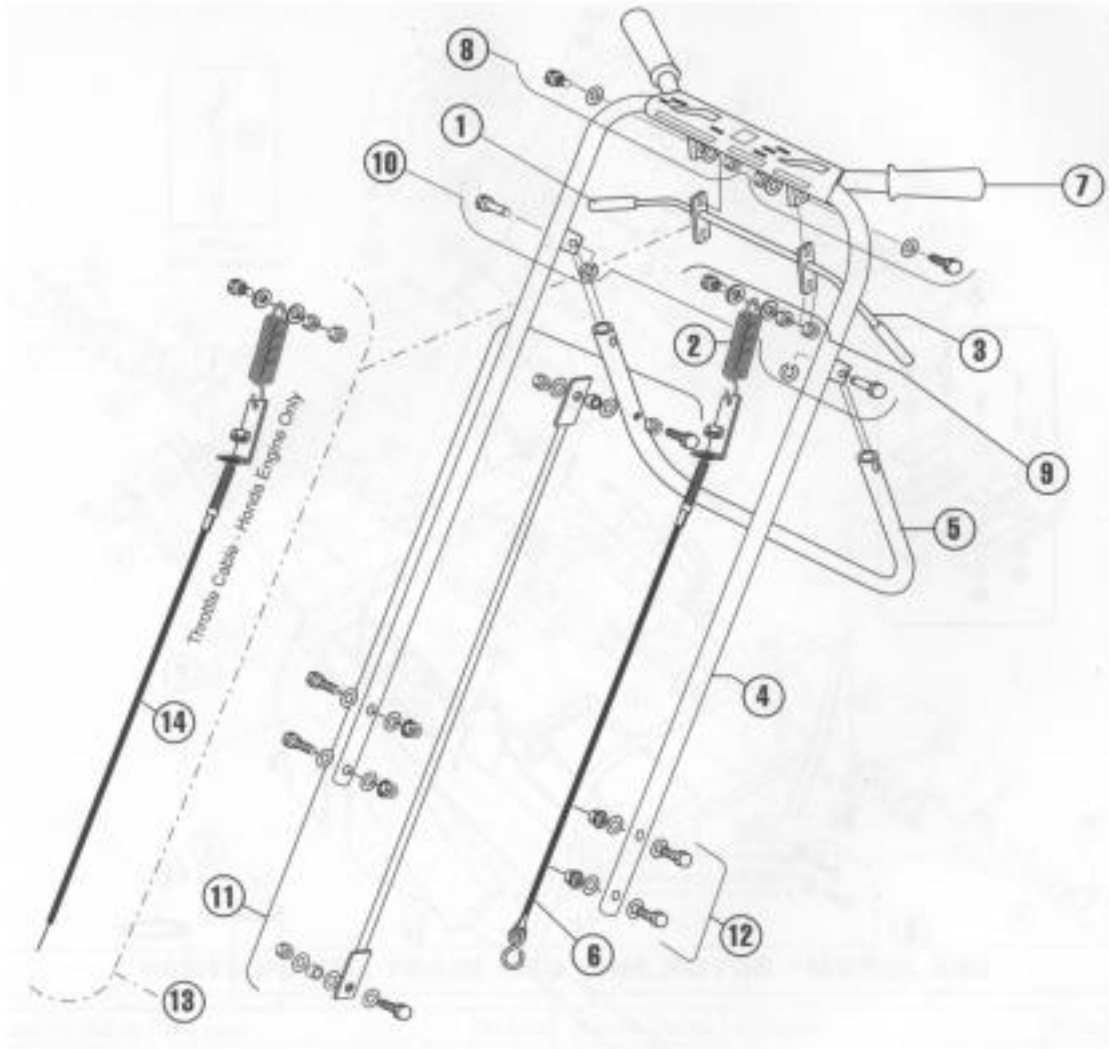

HANDLE AND CONTROL - MODEL AR25

ITEM	PART NO.	DESCRIPTION
1	540000034	Grip, clutch
2	540005129	Spring, clutch
3	540007149	Clutch control, with grips
	540007405	Clutch/throttle control, Honda engines only
4	540007406	Handle with grips
5	540007174	Handle, control, rear wheel
6	540007189	Clutch cable
7	540007191	Grips, pair
8	540007221	Fastener kit, clutch control to handle
9	540007222	Clutch cable kit (complete assembly, except 540005129)
10	540007223	Pin kit, rear wheel control handle
11	540007224	Rear wheel control rod kit
12	540007117	Fastener kit, handle
13	540007407	Throttle cable kit - Honda engine only (complete assembly except 540005129)
14	540007408	Throttle cable