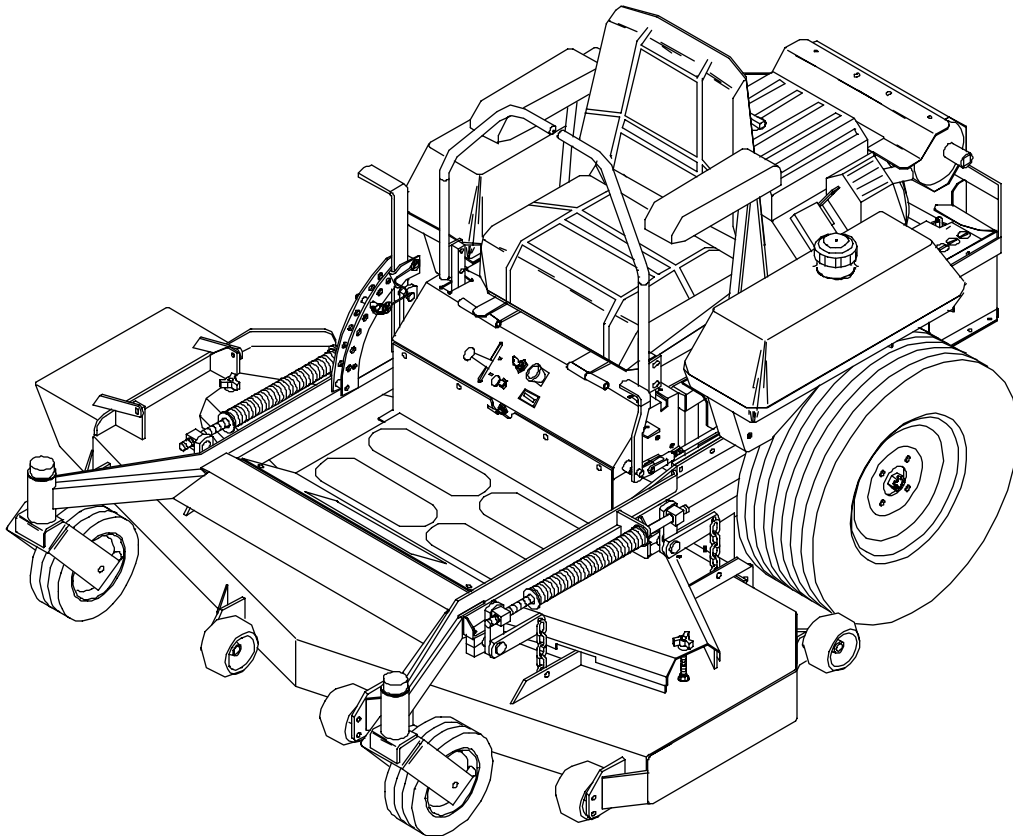

For Husqvarna Parts Call 606-678-9623 or 606-561-4983

Husqvarna

Parts Manual for:

MODELS / I.D. : 968999153 / ZTH5223A

968999154 / ZTH5225A

969999155 / ZTH6125A

Husqvarna policy is to improve its products whenever it is possible and practical to do so. In an effort to keep pace with changes in technology, Husqvarna reserves the right to make changes or improvements at any time without incurring any obligation to make such changes on products previously manufactured.

MANUAL NO. 539104742 REV. 03 (06/22/00)

www.mymowerparts.com