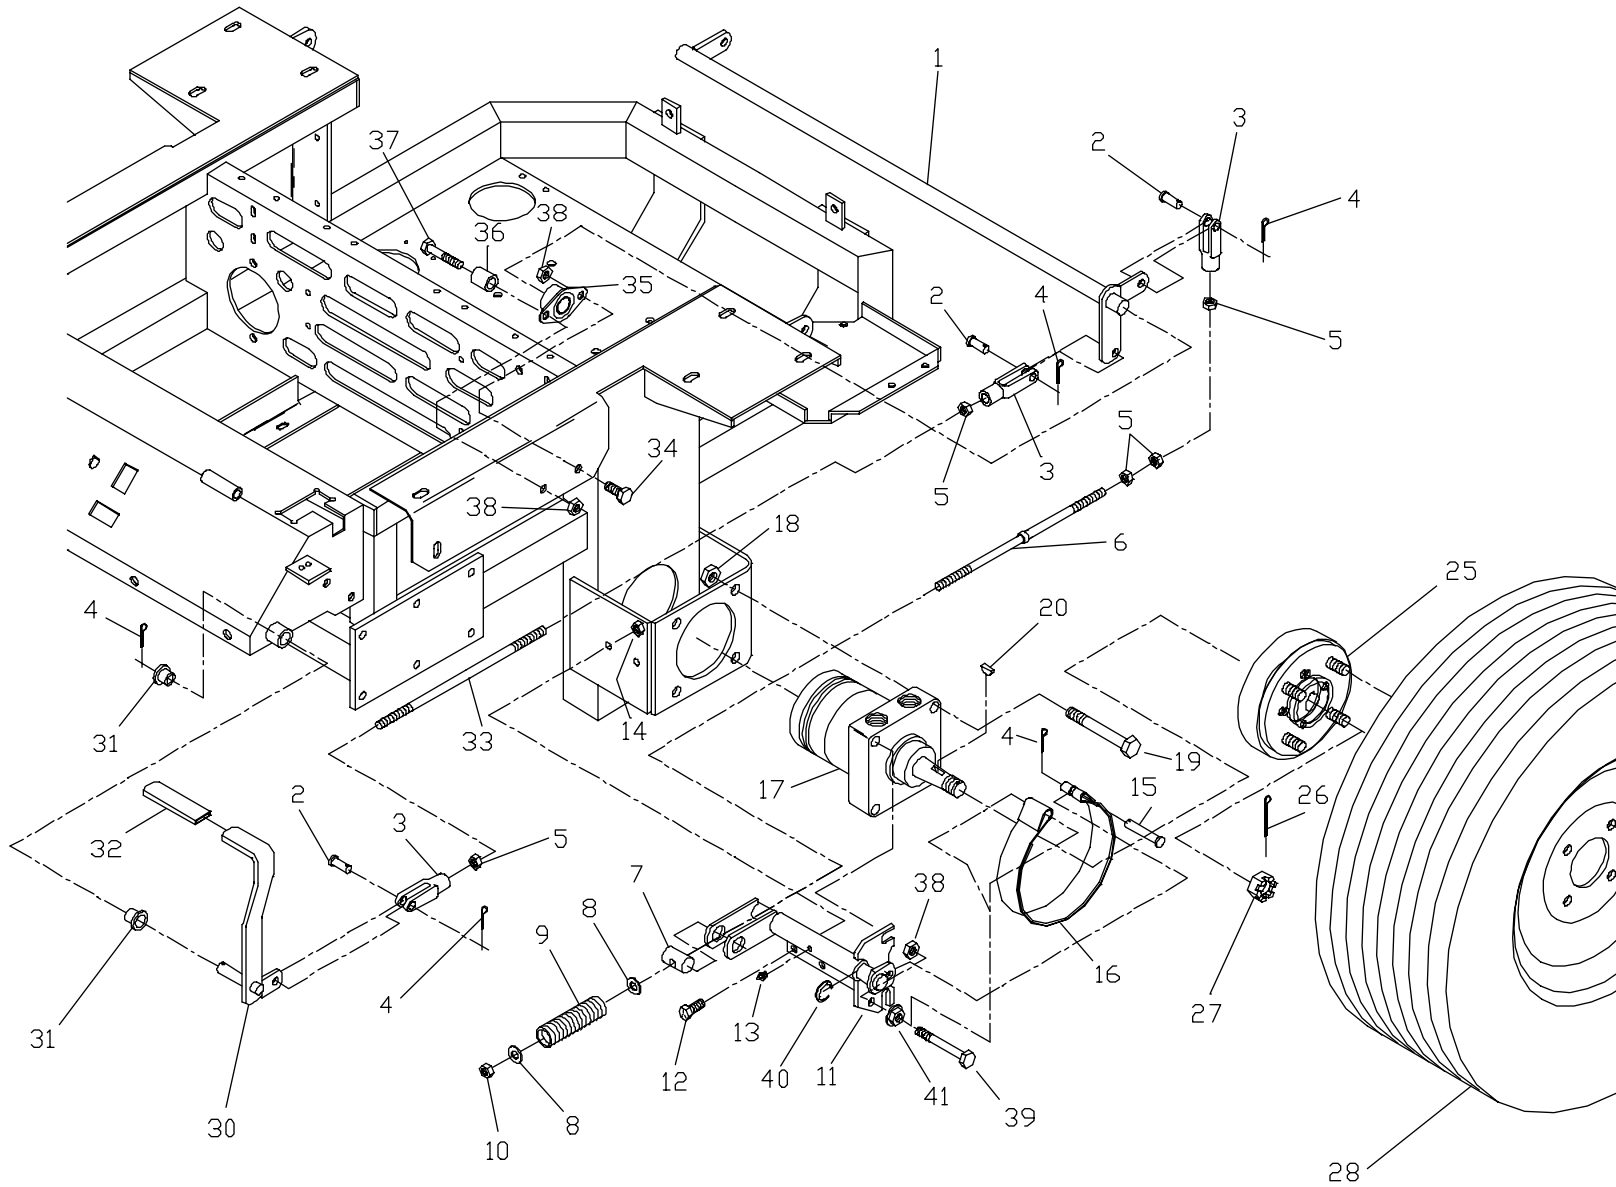

PARK BRAKE ASSEMBLY

ITEM	PART NO.	QTY.	DESCRIPTION
1	539102799	1	BRAKE SHAFT
2	539977703	4	3/8 X 1 1/8 CLEVIS PIN
3	539977465	4	3/8C YOKE
4	539990365	7	1/8 X 3/4 COTTER PIN
5	539990155	8	3/8F HEX NUT
6	539102818	2	BRAKE ROD
7	539102821	2	TRUNION PIN
8	539990517	4	3/8 FLAT WASHER
9	539102817	2	SPRING
10	539990289	2	3/8F CENTERLOCK NUT
11	539103578	1	BRAKE BRACKET, LEFT
	539103579	1	BRAKE BRACKET, RIGHT (NOT SHOWN)
12	539990209	2	5/16C X 1 HEX CAP SCREW
13	539976998	2	1/4 - 28 ZERK
14	539990184	2	5/16C CENTERLOCK NUT
15	539102455	2	3/8 X 1-1/2 CLEVIS PIN
16	539102822	2	BRAKE BAND
17	539103527	2	WHEEL MOTOR
18	539101331	8	1/2C NYLOC NUT
19	539101332	8	1/2C X 2 3/4 HEX CAP SCREW
20	539101465	2	KEY, #808 WOODRUFF

ITEM	PART NO.	QTY.	DESCRIPTION
25	539102456	2	HUB WITH BRAKE DRUM
26	539990297	2	COTTERPIN
27	539101468	2	HEX SLOTTED NUT
28	539104582	2	WHEEL ASSEMBLY
	539104583	1	RIM
	539912234	1	VALVE STEM
	539102736	1	TIRE
29	539101173	8	1/2F LUG NUT
30	539102804	1	BRAKE LEVER
31	539102519	2	BUSHING
32	539976526	1	GRIP
33	539102913	1	BRAKE ROD, LONG
34	539990134	3	3/8C X 3/4 HEX CAP SCREW
35	539102797	2	FLANGE BEARING
36	539101836	1	BRAKE STOP
37	539990588	1	3/8C X 2 HEX CAP SCREW
38	539990546	4	3/8C CENTERLOCK NUT
39	539990637	2	3/8C X 2-1/2 HEX CAP SCREW
40	539102454	2	E RING 3/4
41	539990613	2	3/8C WHIZ NUT

PARK BRAKE ASSEMBLY

(13)