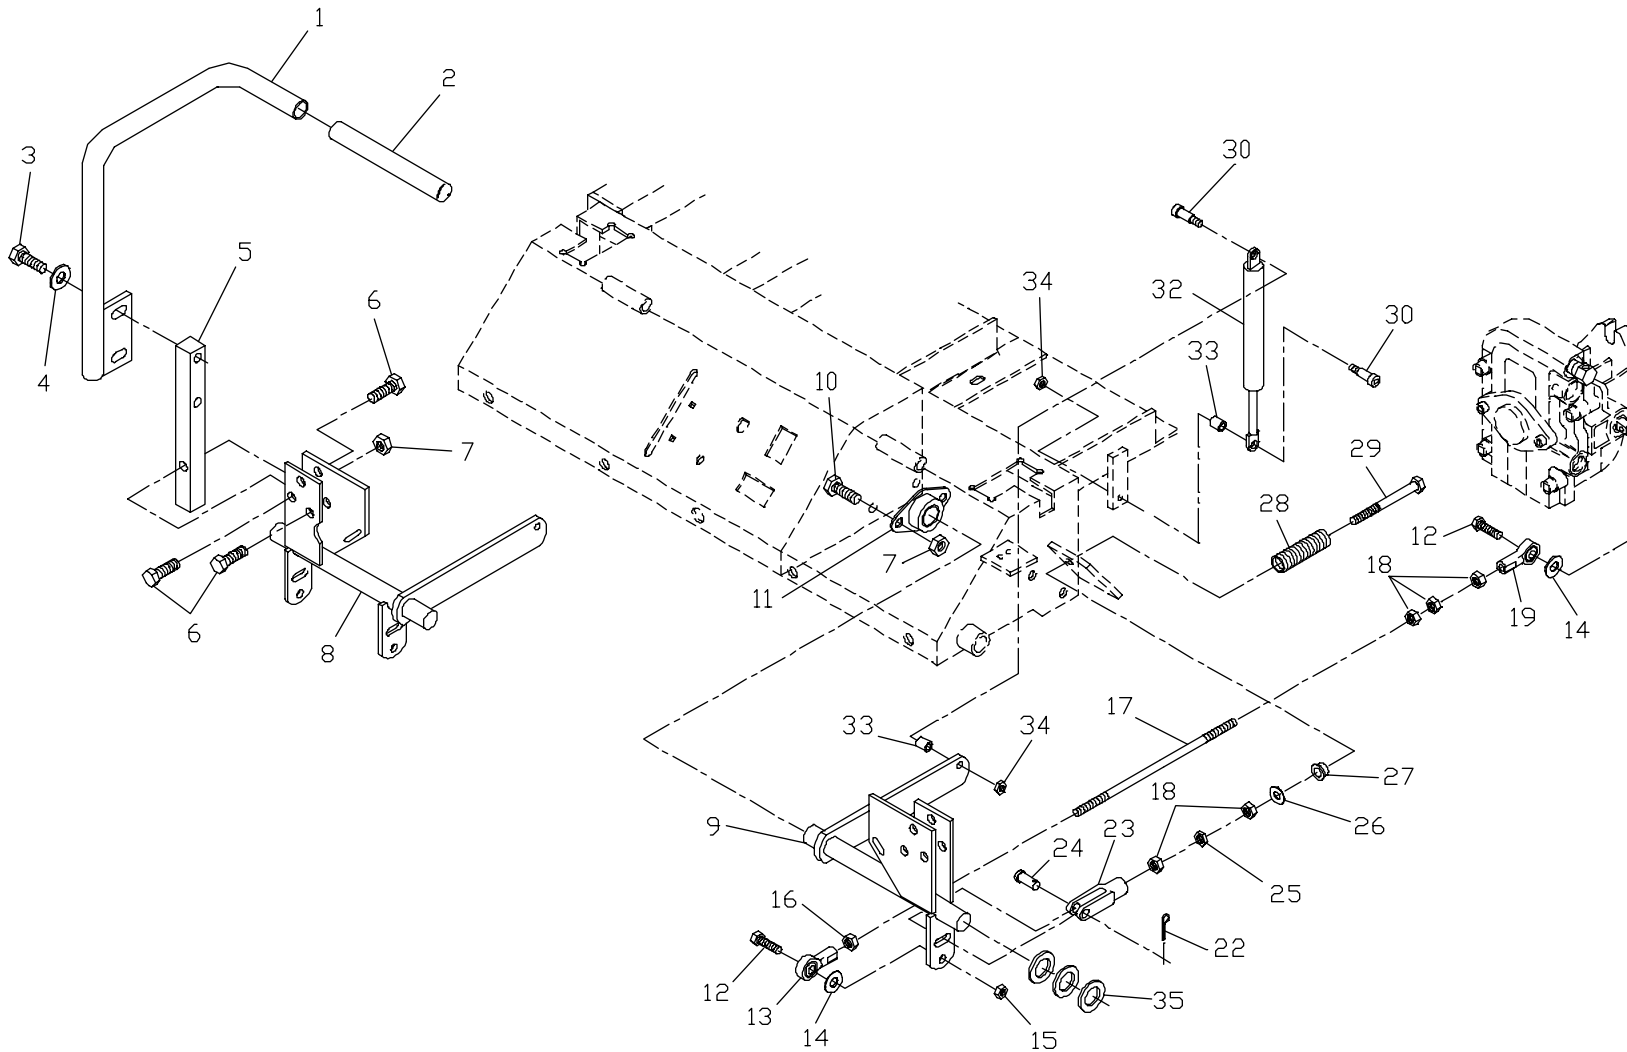

ITEM	PART NO.	QTY.	DESCRIPTION
10.....	539102617	2	#10-24 X 7/8 SLOTTED SCREW
11.....	539102794	2	SEAT BUMPER
12.....	539976977	2	#10-24 NYLOC NUT
13.....	539101517	2	3/8C X 5 HEX CAP SCREW
14.....	539990209	1	5/16C X 1 HEX CAP SCREW
15.....	539990546	2	3/8C CENTERLOCK NUT
16.....	539990184	5	5/16C CENTERLOCK NUT
17.....	539104789	1	DECAL, CROWN
18.....	539104565	1	SEAT BACK CUSHION

SEAT ASSEMBLY

(9)

MOTION CONTROL ASSEMBLY

ITEM	PART NO.	QTY.	DESCRIPTION
1.....	539102586	1	MOTION CONTROL HANDLE, RIGHT
.....	539102585	1	MOTION CONTROL HANDLE, LEFT (NOT SHOWN)
2.....	539102592	2	GRIP
3.....	539990563	4	3/8C X 1 HEX CAP SCREW
4.....	539102593	4	3/8 DISC SPRING WASHER
5.....	539102809	2	CONTROL ARM
6.....	539990730	6	3/8C X 1 3/4 HEX CAP SCREW
7.....	539990546	14	3/8C CENTERLOCK NUT
8.....	539102815	1	BRACKET, RIGHT
9.....	539102816	1	BRACKET, LEFT
10.....	539990134	8	3/8C X 3/4 HEX CAP SCREW
11.....	539102797	4	FLANGE BEARING
12.....	539990627	4	5/16C X 1 1/4 HEX CAP SCREW
13.....	539102591	2	BALL JOINT, LEFTHAND THREAD
14.....	539990692	4	5/16 FLAT WASHER
15.....	539990184	4	5/16C CENTERLOCK NUT
16.....	539991073	2	5/16F JAM NUT, LEFTHAND THREAD
17.....	539102589	2	PUMP CONTROL LINK

ITEM	PART NO.	QTY.	DESCRIPTION
18.....	539990223	10	5/16F HEX NUT
19.....	539102590	2	BALL JOINT, RIGHT-HAND THREAD
20.....	539102825	2	PUMP CONTROL ARM
21.....	539102717	2	5/16C X 5/8 SQ HEAD SET SCREW
22.....	539990555	2	3/32 X 1/2 COTTER PIN
23.....	539976481	2	5/16F YOKE
24.....	539977793	2	5/16 X 1 CLEVIS PIN
25.....	539100561	2	5/16F HEX JAM NUT
26.....	539990598	2	1/4 FLAT WASHER
27.....	539101535	2	NYLON BUSHING
28.....	539102796	2	NEUTRAL DETENT SPRING
29.....	539102795	2	SHOULDER SCREW, NEUTRAL RETURN
30.....	539102828	4	5/16 X 5/8 SHOULDER SCREW
32.....	539102720	2	DAMPENER
33.....	539102827	4	SPACER
34.....	539990372	4	1/4C CENTERLOCK NUT
35.....	539100242	6	MACH BUSHING