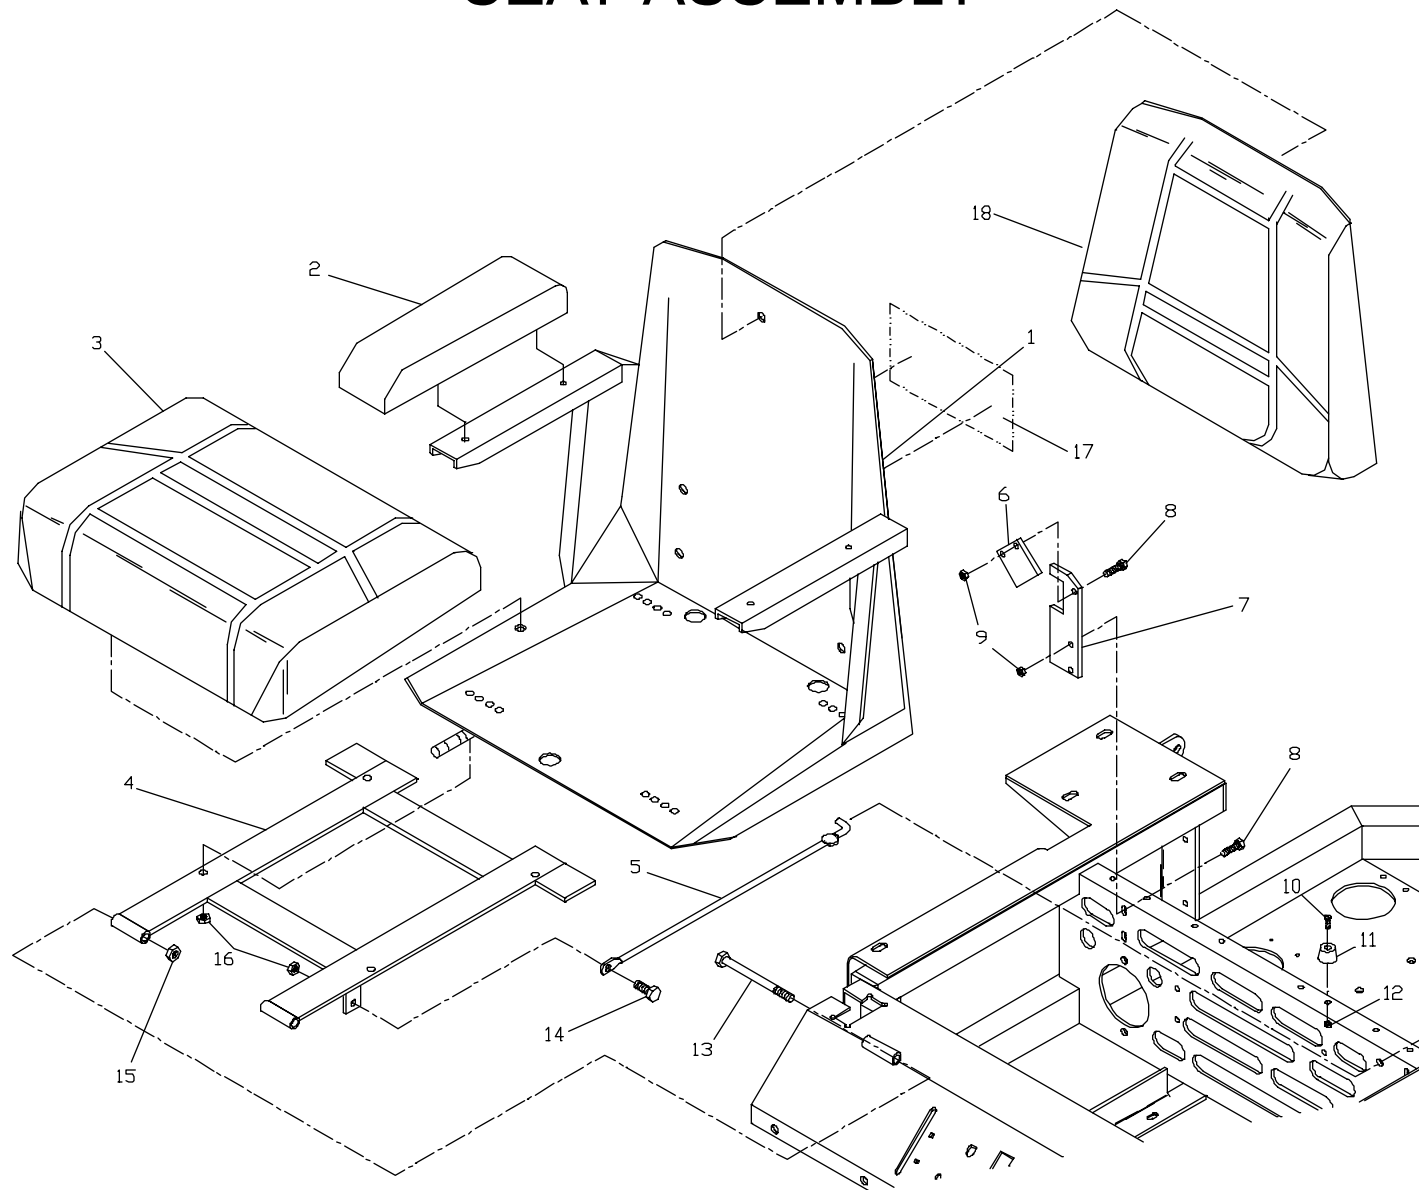

ITEM	PART NO.	QTY.	DESCRIPTION
1	539102520	1	REAR ENGINE GUARD W / DECAL
2	539990563	4	3/8C X 1 HEX CAP SCREW
3	539990546	4	3/8C CENTERLOCK NUT
4	539912222	7	HOSE CLAMP
5	2405002	1	FUEL FILTER (KOHLER PART NO.)
6	539914363	2	FUEL CAP
7	539104585	2	FUEL TANK
8	539102502	8	5/16C STUD
9	539990188	18	5/16 SAE FLAT WASHER
10	539102845	8	SPRING
11	539990184	10	5/16C CENTERLOCK NUT
12	539976934	8	5/16C X 3/4 HEX CAP SCREW GR 5
13	539990187	6	5/16 LOCK WASHER
14	539102680	2	FUEL LINE, TANK
15	539102681	1	FUEL LINE, ENGINE
16	539102679	1	FUEL VALVE
17	539104576	1	KICK PLATE
18	539102587	4	BUMPER
19	539102733	1	CHOKE CONTROL, COMPLETE

ITEM	PART NO.	QTY.	DESCRIPTION
20	539990411	2	#10-24 X 1/2 HEX CAP SCREW
21	539102732	1	THROTTLE CONTROL W / KNOB
22	539990372	1	1/4C CENTERLOCK NUT
23	539102685	1	LOOM CLIP
24	539990580	1	1/4C X 3/4 HEX CAP SCREW
25	539102501	1	BATTERY STRAP
26	539102512	1	BATTERY GUARD W / DECAL
27	539104570	1	REAR FRAME W / DECAL
28	539976977	2	#10 - 24 NYLOC NUT
29	539101881	1	DECAL, WARNING
30	539102669	1	DECAL, BATTERY
31	539104762	1	DECAL, CONSOLE
32	539105071	1	DECAL, NASCAR
33	539100128	1	DECAL, EXHAUST
34	539102670	1	DECAL, FUEL VALVE
35	539102650	2	90 DEG. HOSE BARB
36	539104800	2	DECAL, ZTH 5223
	539104801	2	DECAL, ZTH 5225
	539104802	2	DECAL, ZTH 6125
37	539104787	1	DECAL, HUSQVARNA

REAR FRAME ASSEMBLY

(7)

SEAT ASSEMBLY