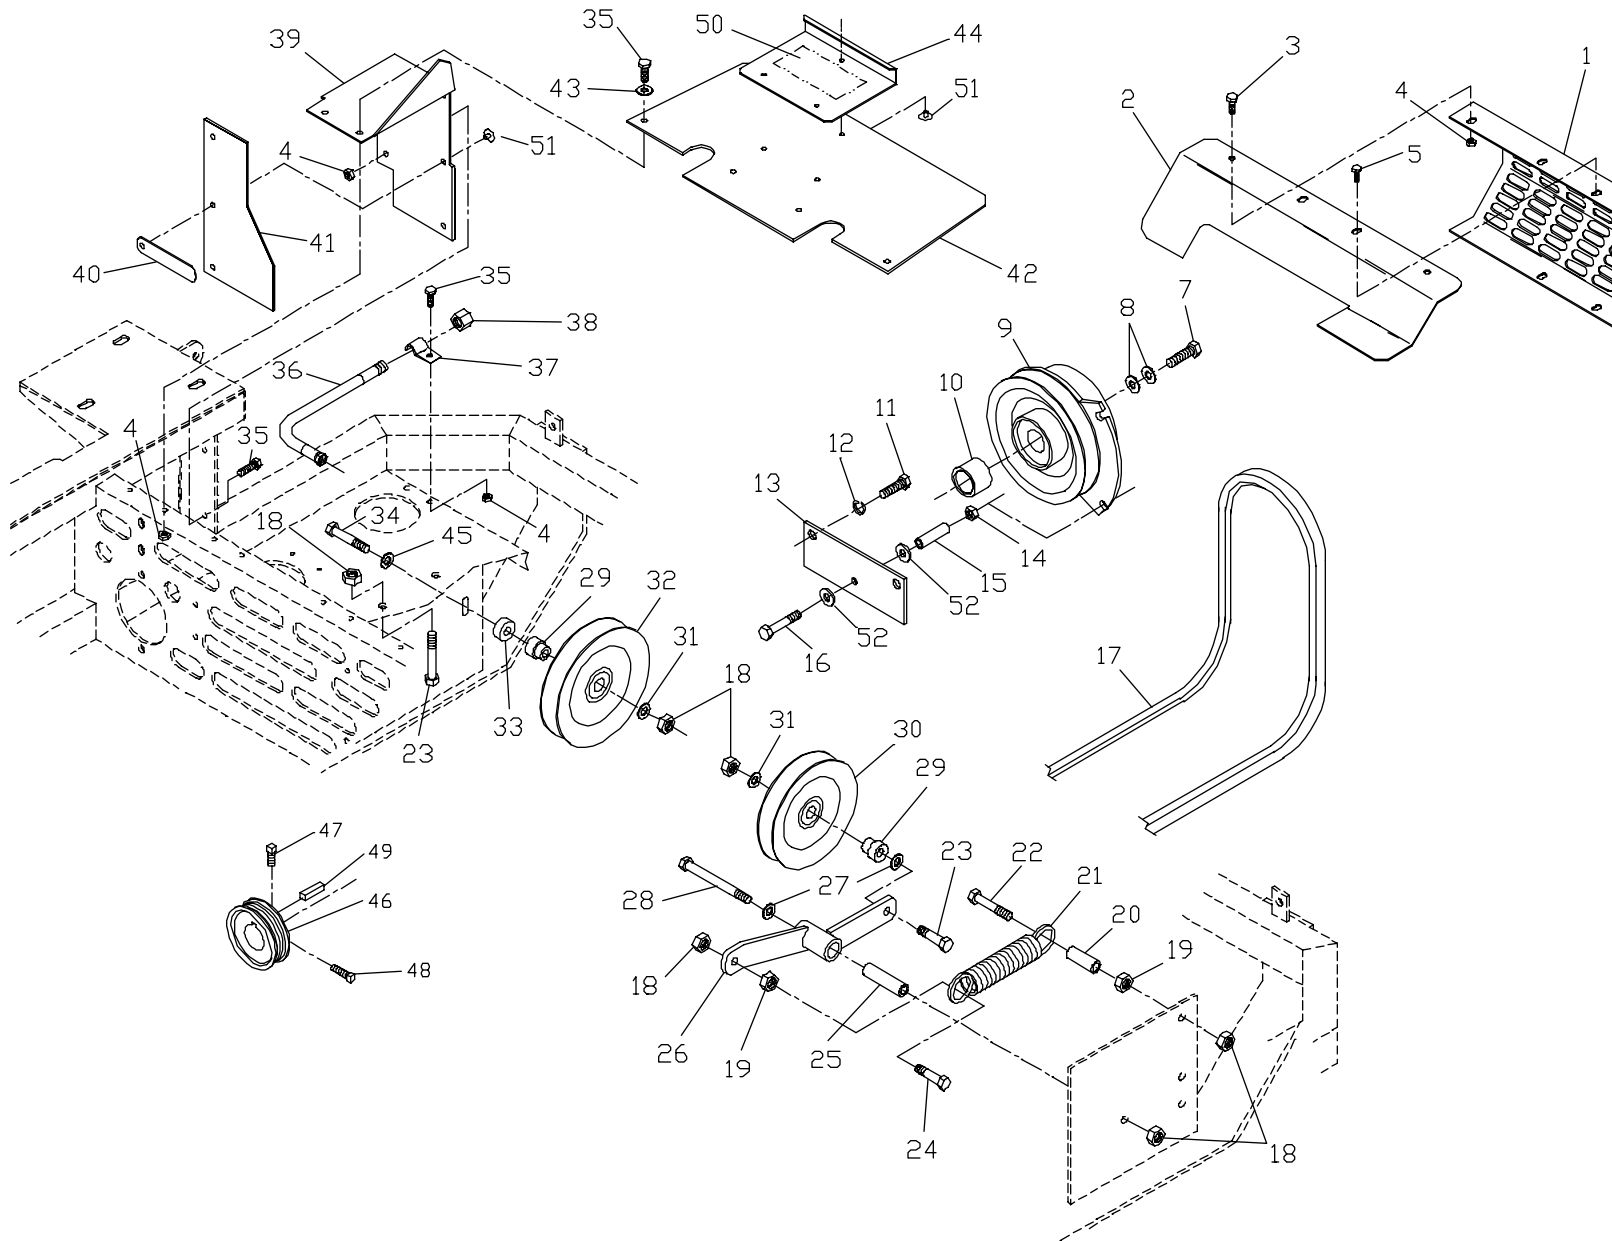

ITEM	PART NO.	QTY.	DESCRIPTION
1	539102799	1	BRAKE SHAFT
2	539977703	4	3/8 X 1 1/8 CLEVIS PIN
3	539977465	4	3/8C YOKE
4	539990365	7	1/8 X 3/4 COTTER PIN
5	539990155	8	3/8F HEX NUT
6	539102818	2	BRAKE ROD
7	539102821	2	TRUNION PIN
8	539990517	4	3/8 FLAT WASHER
9	539102817	2	SPRING
10	539990289	2	3/8F CENTERLOCK NUT
11	539103578	1	BRAKE BRACKET, LEFT
	539103579	1	BRAKE BRACKET, RIGHT (NOT SHOWN)
12	539990209	2	5/16C X 1 HEX CAP SCREW
13	539976998	2	1/4 - 28 ZERK
14	539990184	2	5/16C CENTERLOCK NUT
15	539102455	2	3/8 X 1-1/2 CLEVIS PIN
16	539102822	2	BRAKE BAND
17	539103527	2	WHEEL MOTOR
18	539101331	8	1/2C NYLOC NUT
19	539101332	8	1/2C X 2 3/4 HEX CAP SCREW
20	539101465	2	KEY, #808 WOODRUFF

ITEM	PART NO.	QTY.	DESCRIPTION
25	539102456	2	HUB WITH BRAKE DRUM
26	539990297	2	COTTERPIN
27	539101468	2	HEX SLOTTED NUT
28	539104582	2	WHEEL ASSEMBLY
	539104583	1	RIM
	539912234	1	VALVE STEM
	539102736	1	TIRE
29	539101173	8	1/2F LUG NUT
30	539102804	1	BRAKE LEVER
31	539102519	2	BUSHING
32	539976526	1	GRIP
33	539102913	1	BRAKE ROD, LONG
34	539990134	3	3/8C X 3/4 HEX CAP SCREW
35	539102797	2	FLANGE BEARING
36	539101836	1	BRAKE STOP
37	539990588	1	3/8C X 2 HEX CAP SCREW
38	539990546	4	3/8C CENTERLOCK NUT
39	539990637	2	3/8C X 2-1/2 HEX CAP SCREW
40	539102454	2	E RING 3/4
41	539990613	2	3/8C WHIZ NUT

PARK BRAKE ASSEMBLY

(13)

ENGINE DECK ASSEMBLY