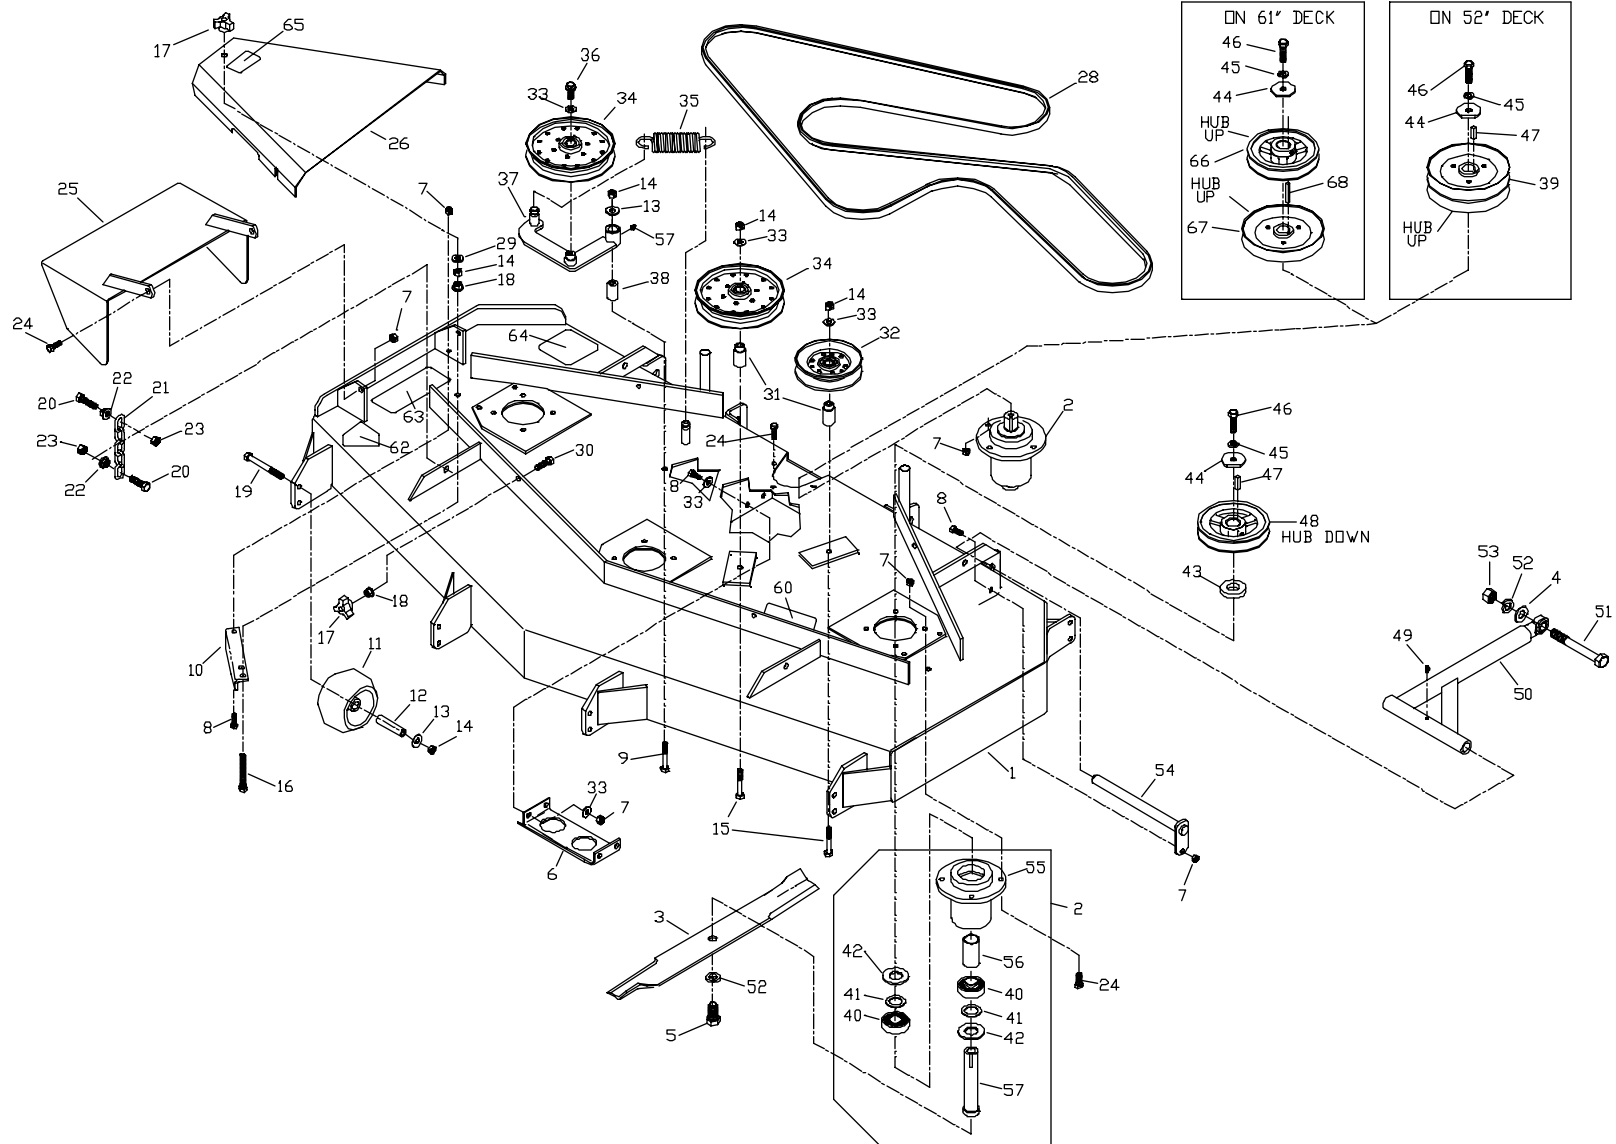

52" & 61" DECK ASSEMBLY