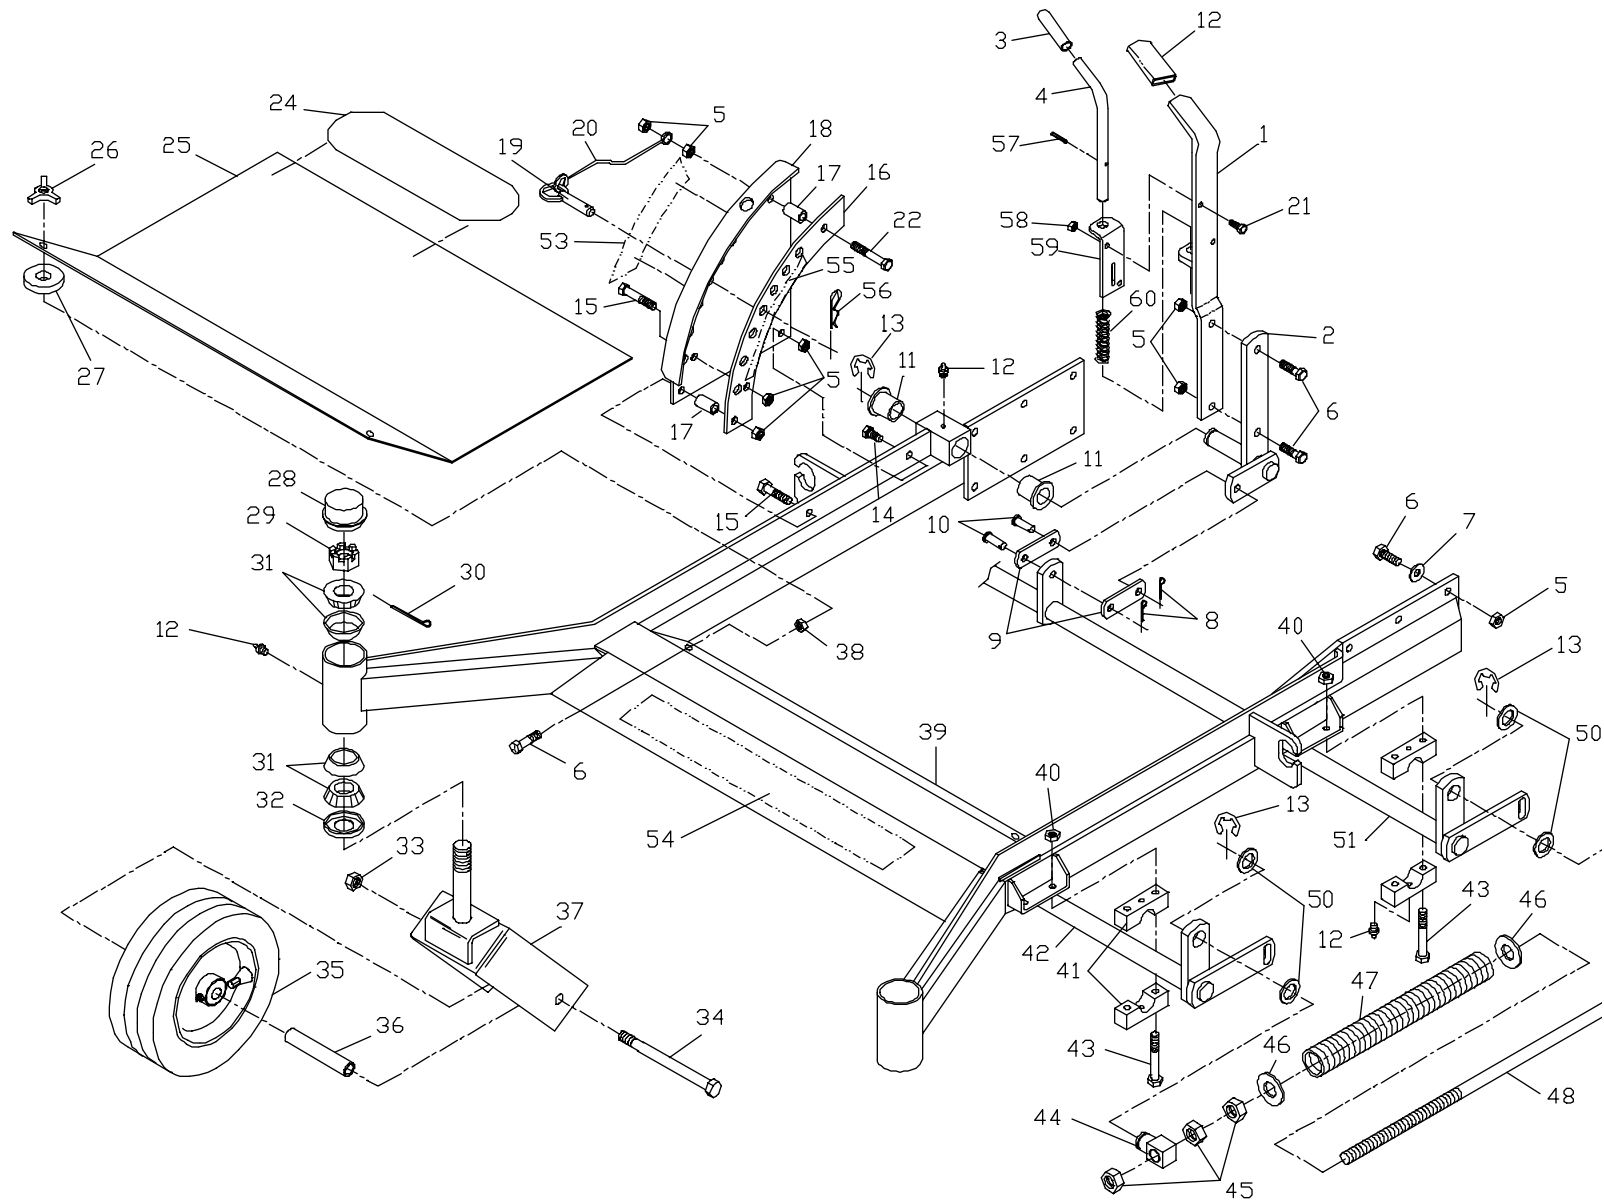

FRONT FRAME ASSEMBLY