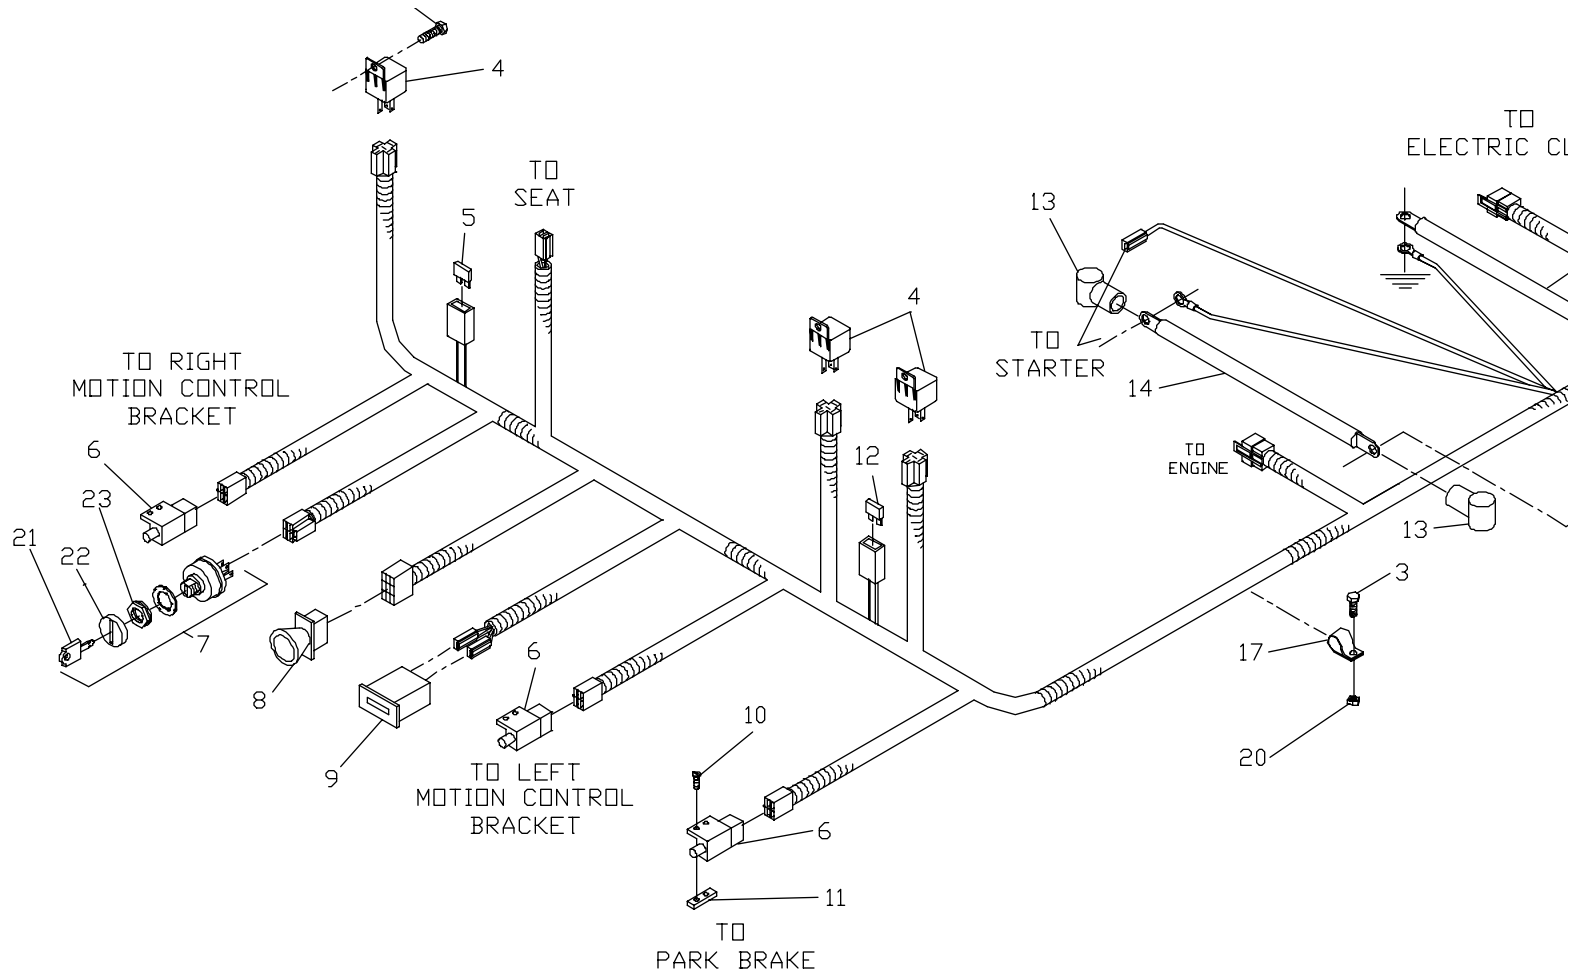

WIRING ASSEMBLY