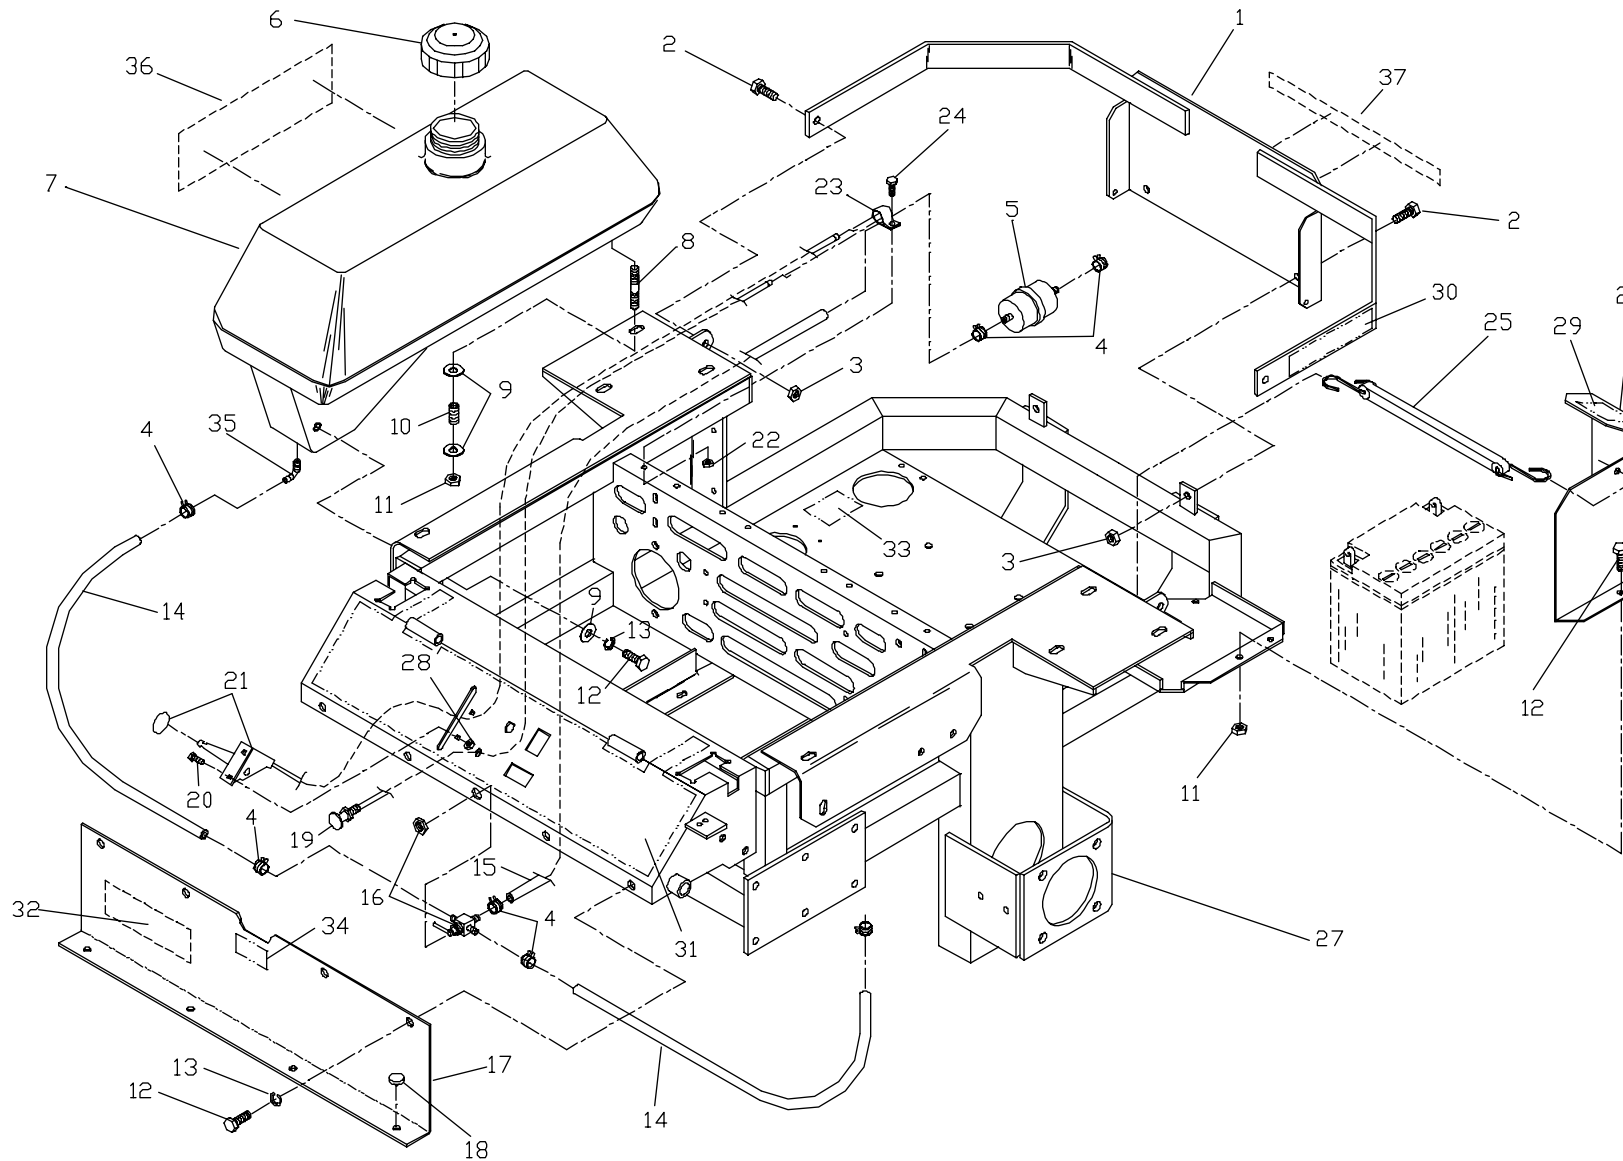

REAR FRAME ASSEMBLY

ITEM	PART NO.	QTY.	DESCRIPTION
1	539102520	1	REAR ENGINE GUARD W / DECAL
2	539990563	4	3/8C X 1 HEX CAP SCREW
3	539990546	4	3/8C CENTERLOCK NUT
4	539912222	7	HOSE CLAMP
5	2405002	1	FUEL FILTER (KOHLER PART NO.)
6	539914363	2	FUEL CAP
7	539104585	2	FUEL TANK
8	539102502	8	5/16C STUD
9	539990188	18	5/16 SAE FLAT WASHER
10	539102845	8	SPRING
11	539990184	10	5/16C CENTERLOCK NUT
12	539976934	8	5/16C X 3/4 HEX CAP SCREW GR 5
13	539990187	6	5/16 LOCK WASHER
14	539102680	2	FUEL LINE, TANK
15	539102681	1	FUEL LINE, ENGINE
16	539102679	1	FUEL VALVE
17	539104576	1	KICK PLATE
18	539102587	4	BUMPER
19	539102733	1	CHOKE CONTROL, COMPLETE

ITEM	PART NO.	QTY.	DESCRIPTION
20	539990411	2	#10-24 X 1/2 HEX CAP SCREW
21	539102732	1	THROTTLE CONTROL W / KNOB
22	539990372	1	1/4C CENTERLOCK NUT
23	539102685	1	LOOM CLIP
24	539990580	1	1/4C X 3/4 HEX CAP SCREW
25	539102501	1	BATTERY STRAP
26	539102512	1	BATTERY GUARD W / DECAL
27	539104570	1	REAR FRAME W / DECAL
28	539976977	2	#10 - 24 NYLOC NUT
29	539101881	1	DECAL, WARNING
30	539102669	1	DECAL, BATTERY
31	539104762	1	DECAL, CONSOLE
32	539105071	1	DECAL, NASCAR
33	539100128	1	DECAL, EXHAUST
34	539102670	1	DECAL, FUEL VALVE
35	539102650	2	90 DEG. HOSE BARB
36	539104800	2	DECAL, ZTH 5223
	539104801	2	DECAL, ZTH 5225
	539104802	2	DECAL, ZTH 6125
37	539104787	1	DECAL, HUSQVARNA

REAR FRAME ASSEMBLY

(7)