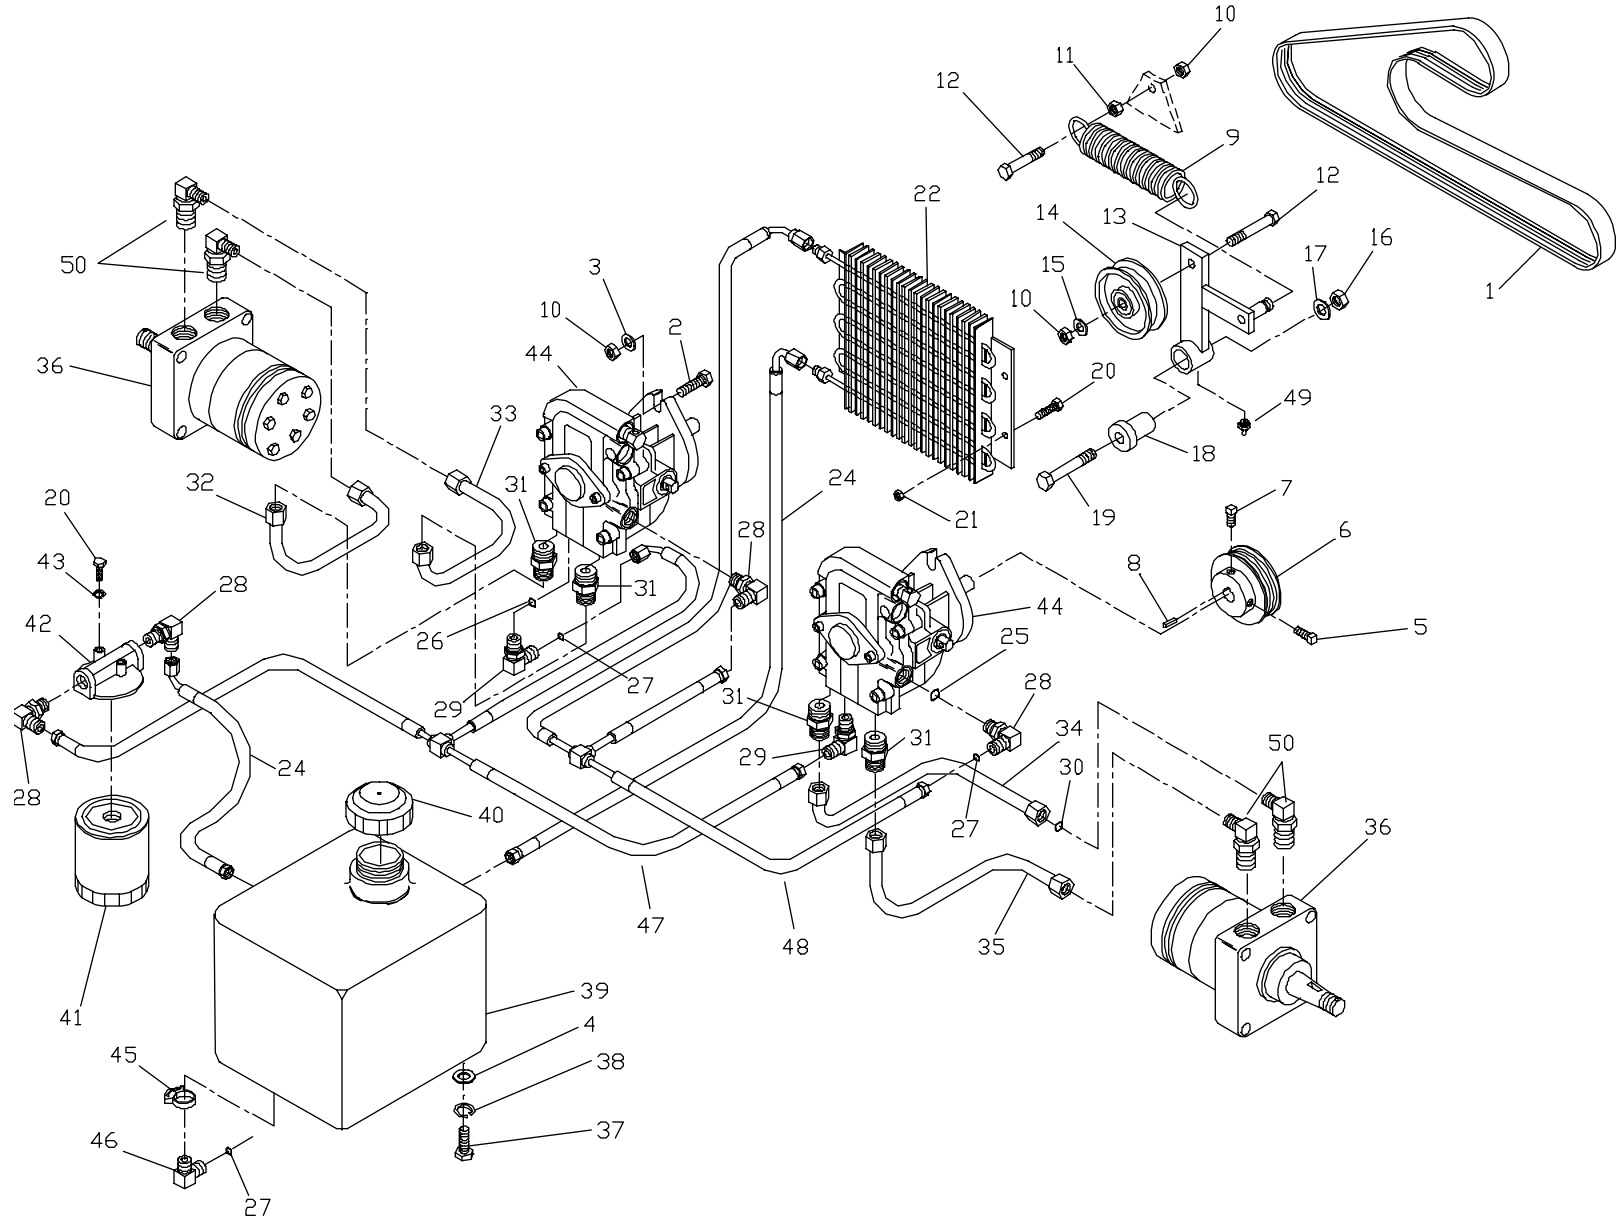

CONTENTS

(3)

HYDRAULIC ASSEMBLY

ITEM	PART NO.	QTY.	DESCRIPTION	ITEM	PART NO.	QTY.	DESCRIPTION
1	539102442	1	PUMP DRIVE BELT	26	539103117	2	'O' RING
2	539976941	4	3/8C X 1 1/4 HEX CAP SCREW	27	539103118	8	'O' RING
3	539990517	4	3/8 FLAT WASHER	28	539101238	4	90 ELBOW
4	539990692	4	5/16 FLAT WASHER	29	539101234	2	90 ELBOW
5	539102716	2	5/16C X 1 SQ HEAD SET SCREW	30	539103119	8	'O' RING
6	539102437	2	PUMP PULLEY	31	539101237	4	STRAIGHT FITTING
7	539102749	2	5/16C X 3/4 SQ HEAD SET SCREW	32	539103521	1	#1 TUBE
8	539101177	2	KEY, 5MM SQ X 25MM	33	539103522	1	#2 TUBE
9	539102666	1	SPRING	34	539103523	1	#3 TUBE
10	539990546	4	3/8C CENTERLOCK NUT	35	539103524	1	#4 TUBE
11	539990613	1	3/8C WHIZ NUT	36	539103527	2	WHEEL MOTOR
12	539990730	2	3/8C X 1 3/4 HEX CAP SCREW	37	539976934	4	5/16C X 3/4 HEX CAP SCREW
13	539102662	1	IDLER ARM	38	539990187	4	5/16 LOCK WASHER
14	539919078	1	IDLER PULLEY	39	539102870	1	HYDRAULIC TANK W/FITTINGS
15	539990122	1	3/8 SAE FLAT WASHER	40	539101202	1	HYDRAULIC TANK CAP
16	539101331	1	1/2C NYLOC NUT	41	539102606	1	HYDRAULIC OIL FILTER
17	539990550	1	1/2 FLAT WASHER	42	539101165	1	FILTER HEAD
18	539101231	1	IDLER BUSHING	43	539990052	2	1/4 LOCK WASHER
19	539101572	1	1/2C X 3 HEX CAP SCREW	44	539101111	2	HYDRAULIC PUMP
20	539990072	6	1/4C X 5/8 HEX CAP SCREW	45	539102877	2	CLAMP
21	539990761	4	1/4C CENTERLOCK NUT	46	539102881	2	90 DEG. FITTING
22	539101163	1	COOLER	47	539102476	1	TEE HOSE ASSY
23	539103115	4	'O' RING	48	539102475	1	TEE HOSE ASSY
24	539101244	2	3/8 HYDRAULIC HOSE 15 1/2" 90	49	539976998	1	1/4-28 ZERK
25	539103116	4	'O' RING	50	539103526	4	FITTING, 90 DEGREE