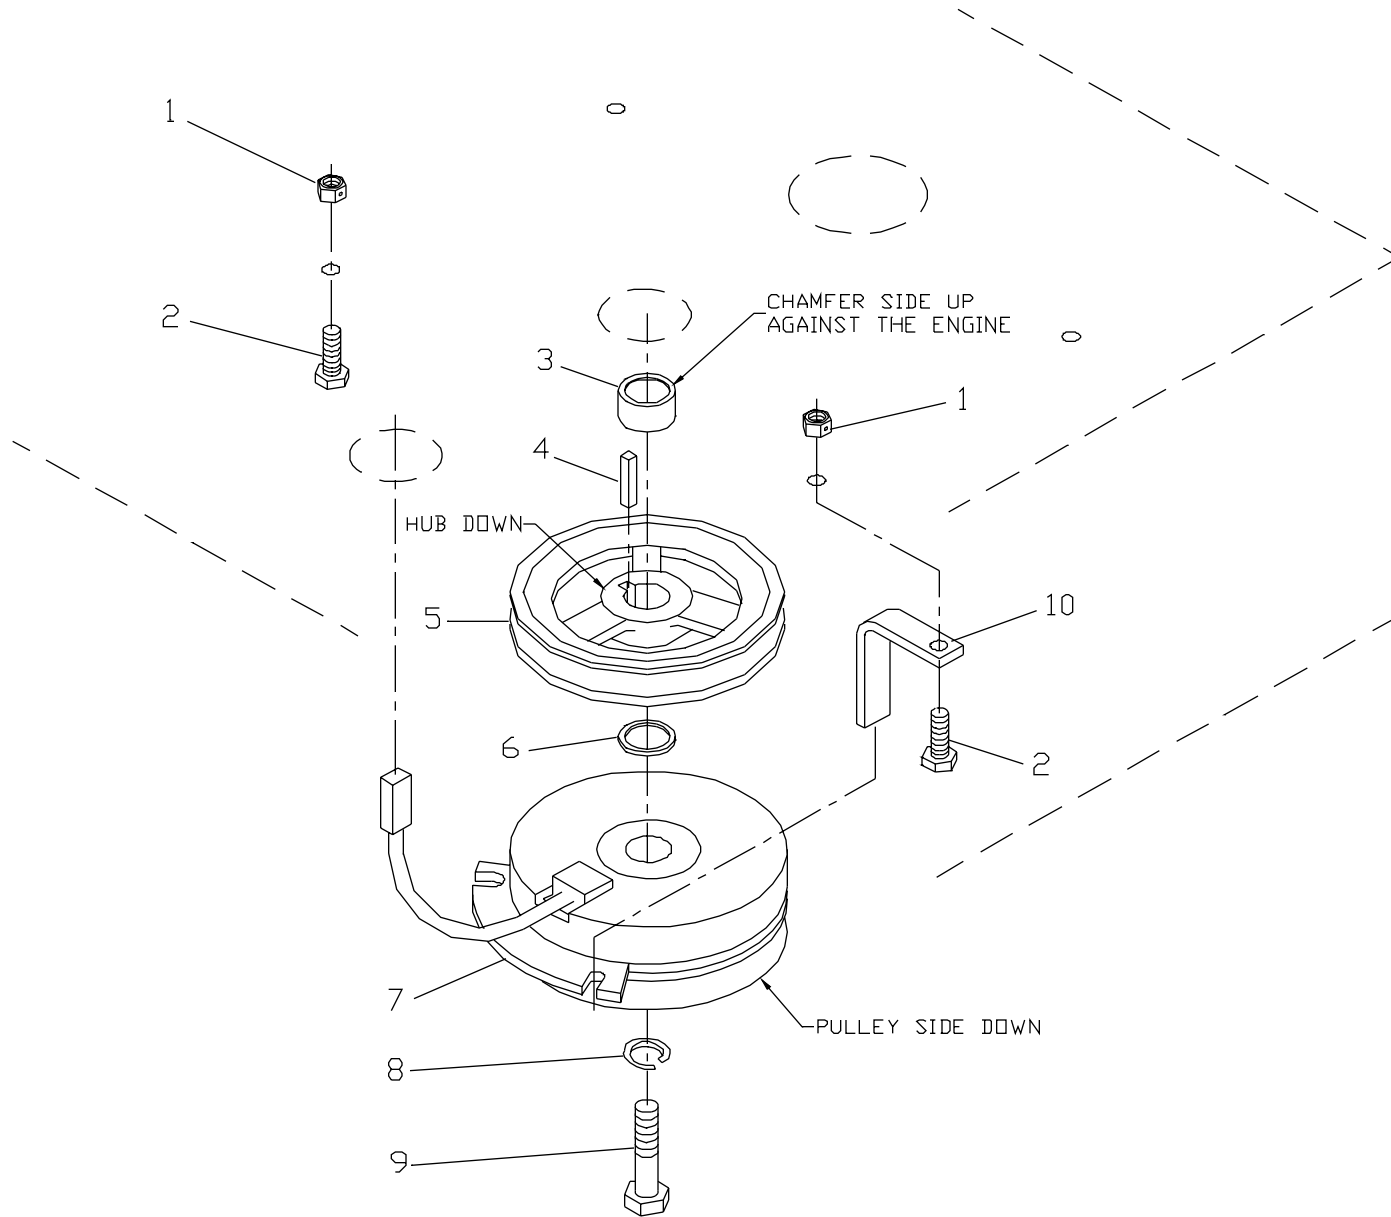

MOTION CONTROL ASSEMBLY

PARK BRAKE ASSEMBLY

ITEM	PART NO.	QTY.	DESCRIPTION
1.	539101173	8	LUG NUT 1/2F
2.	539104591	2	REAR TIRE ASM.(COMPLETE)
	539103497	1	TIRE
	539104601	1	RIM
	539912234	1	VALVE STEM
3.	539101468	2	HEX SLOTTED NUT
4.	539990297	2	COTTER PIN
5.	539103244	2	HUB, W/SPROCKET
6.	539101465	2	KEY, #808 WOODRUFF
7.	539102705	2	WHEEL MOTOR
8.	539101332	8	HCS 1/2C X 2 3/4
9.	539103266	1	BRAKE WELDMENT LEFT
	539103265	1	BRAKE WELDMENT RIGHT(NOT SHOWN)
10.	539990692	2	WASHER 5/16 FLAT
11.	539990365	4	1/8 X 3/4 COTTER PIN
12.	539103255	2	MOTOR STANDOFF
13.	539990622	8	HCS 1/2C X 1 1/4 SERRATED HEAD
14.	539101331	16	NUT 1/2C NYLOC
15.	539103273	2	BRAKE LINKAGE
16.	539101983	2	TURNBUCKLE
17.	539990196	4	5/16C HEX NUT
18.	539102796	2	SPRING
19.	539103272	2	BRAKE SWIVEL
20.	539103304	2	HCS 5/16C, SPECIAL
21.	539990517	2	WASHER 3/8 FLAT
22.	539103574	1	PIVOT SHAFT
23.	539991030	2	1/2" MACHINERY BUSHING
24.	539102519	2	BUSHING
25.	539990730	1	HCS 3/8C X 1 3/4
26.	539990613	1	3/8C WHIZ NUT
27.	539990546	1	NUT 3/8C CENTERLOCK
28.	539976526	1	GRIP
29.	539103576	1	ARM, PARK BRAKE
30.	539990052	1	1/4" LOCKWASHER
31.	539990598	1	WASHER 1/4" FLAT
32.	539990072	1	HCS 1/4C X 5/8"

PARK BRAKE ASSEMBLY

ENGINE ASSEMBLY

ITEM	PART NO.	QTY.	DESCRIPTION
1.	539990184	4	NUT 5/16C CENTERLOCK
2.	539990627	3	HCS 5/16C X 1 1/4
3.	539101720	1	SPACER
4.	539101995	1	KEY 1/4 SQ. X 1 1/8
5.	539103259	1	PULLEY
6.	539102050	1	10GA. MACHINERY BUSHING
7.	539103245	1	ELECTRIC CLUTCH
8.	539990247	1	7/16 LOCKWASHER
9.	539991120	1	HCS 7/16F X 2 1/2
10.	539990669	1	HCS 5/16C X 1 3/4
11.	539103251	1	CLUTCH TIE DOWN