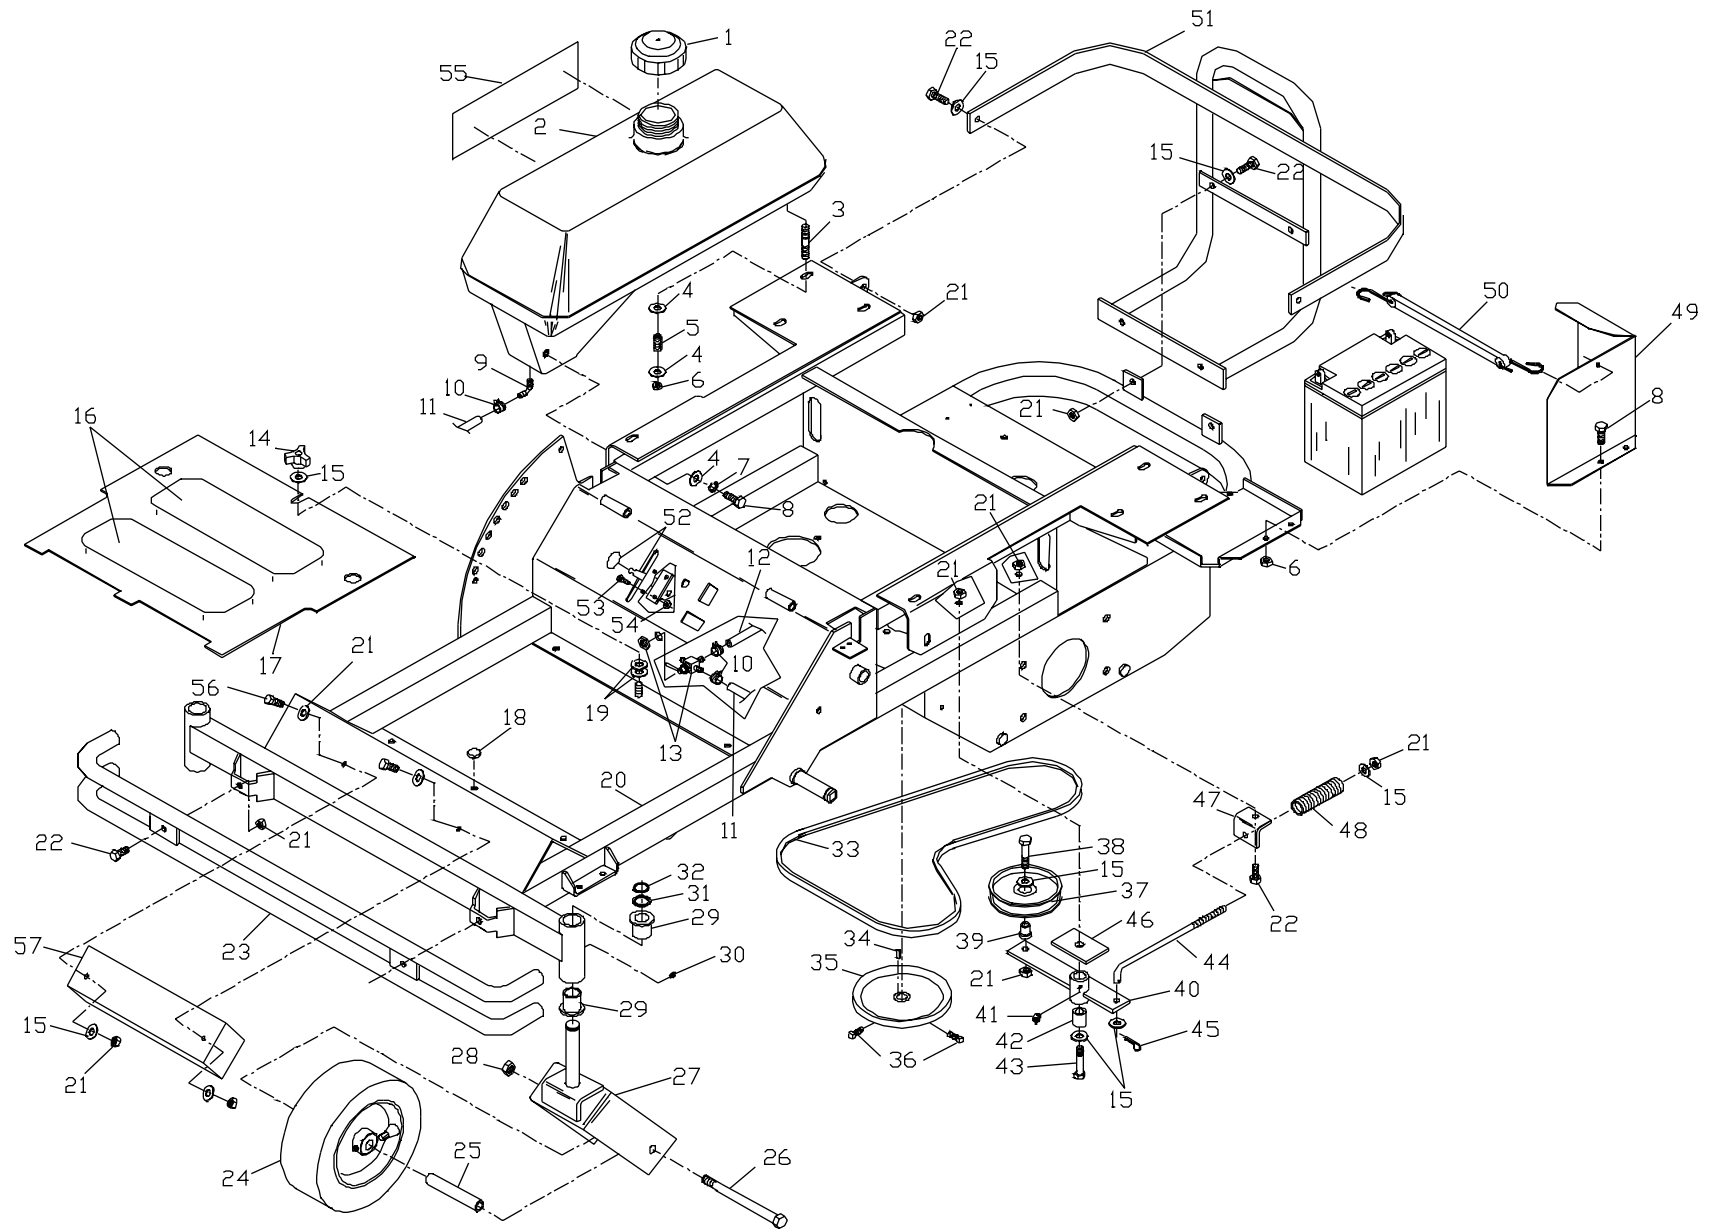

FRAME ASSEMBLY

ITEM	PART NO.	QTY.	DESCRIPTION
1.	539914363	2	FUEL CAP
2.	539104585	2	FUEL TANK
3.	539102502	8	5/16C STUD
4.	539990692	18	5/16 FLAT WASHER
5.	539102845	8	SPRING
6.	539990184	10	NUT 5/16C CENTERLOCK
7.	539990187	2	5/16 LOCKWASHER
8.	539976934	4	HCS 5/16C X 3/4
9.	539102650	2	90 DEG. HOSE BARB
10.	539912222	6	HOSE CLAMP
11.	539102680	2	FUEL LINE, TANK
12.	539102681	1	FUEL LINE, ENGINE
13.	539102679	1	FUEL VALVE
14.	539102070	1	KNOB
15.	539990517	13	3/8 FLAT WASHER
16.	539977778	3	ANTI-SKID PAD
17.	539104590	1	FOOTPLATE
18.	539102587	5	BUMPER, RUBBER
19.	539102593	2	3/8 DISC WASHER
20.	539104611	1	FRAME W/DECALS
21.	539990546	13	NUT 3/8C CENTERLOCK
22.	539990563	9	HCS 3/8C X 1
23.	539104595	1	BUMPER, FRONT
24.	539104594	2	CASTER TIRE(COMPLETE)
	539103495	1	TIRE
	539104600	1	RIM
	539917785	1	ROLLER BEARING 1"
	539103300	1	ZERK
	539102484	2	FLANGED BEARING
	539103496	1	ROLLER BEARING 2 1/4"
25.	539101872	2	SPACER

ITEM	PART NO.	QTY.	DESCRIPTION
26.	539101907	2	HCS 1/2C X 5 1/2
27.	539104589	2	YOKE WELDMENT
28.	539101331	2	NUT 1/2C NYLOC
29.	539101232	4	FLANGE BUSHING
30.	539101474	2	ZERK
31.	539923787	2	MACHINERY BUSHING
32.	539101151	2	7/8" RETAINING RING
33.	539103241	1	PUMPBELT
34.	539101177	2	KEY 5 MM SQ. X 25 MM
35.	539101176	2	PULLEY
36.	539102717	4	5/16C X 5/8 SQ. HEAD
37.	539976688	1	IDLER PULLEY
38.	539990730	1	HCS 3/8C X 1 3/4
39.	539976695	1	IDLER FLANGE BUSHING
40.	539103252	1	IDLER ARM WELDMENT
41.	539103300	1	45 DEG. ZERK
42.	539103429	1	PIVOT BUSHING
43.	539101341	1	HCS 3/8C X 3
44.	539102337	1	TENSION ROD
45.	539976988	1	#2 HAIRPIN
46.	539103303	1	SUPPORT PLATE
47.	539104533	1	TENSION BRACKET
48.	539102817	1	COMPRESSION SPRING
49.	539102512	1	BATTERY GUARD W/DECALS
50.	539102501	1	BATTERY STRAP
51.	539103582	1	ENGINE GUARD W/DECALS
52.	539103275	1	THROTTLE CABLE
53.	539990411	2	#10-24 X 1/2 HCS
54.	539976977	2	#10-24 NYLOC NUT
55.	539104805	2	DECAL, ZTH 4817
	539104806	2	DECAL, ZTH 4819
56.	539990629	2	HCS 3/8C X 2 1/4 GD5 (19 HP ONLY)
57.	539104614	1	WEIGHT BLOCK (19 HP ONLY)

FRAME ASSEMBLY