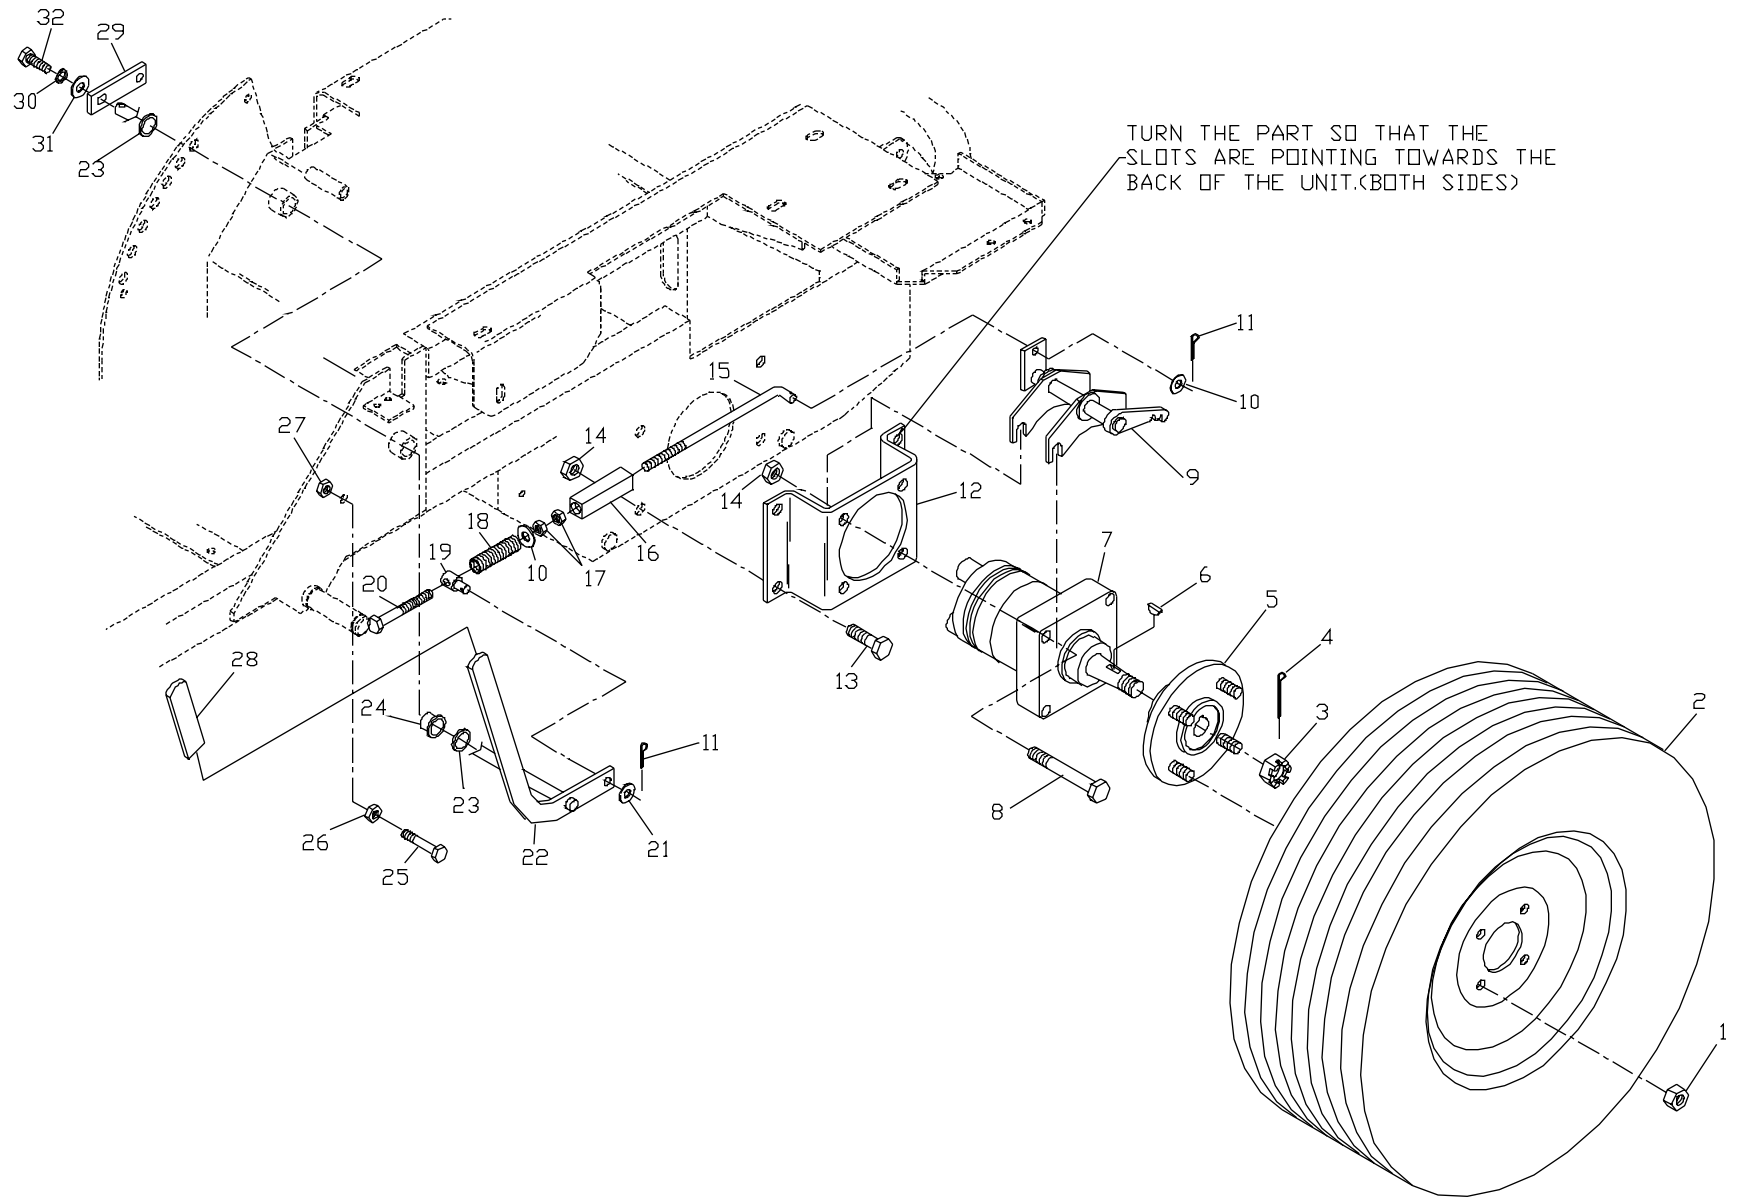

PARK BRAKE ASSEMBLY

ITEM	PART NO.	QTY.	DESCRIPTION
1.	539101173	8	LUG NUT 1/2F
2.	539104591	2	REAR TIRE ASM.(COMPLETE)
	539103497	1	TIRE
	539104601	1	RIM
	539912234	1	VALVE STEM
3.	539101468	2	HEX SLOTTED NUT
4.	539990297	2	COTTER PIN
5.	539103244	2	HUB, W/SPROCKET
6.	539101465	2	KEY, #808 WOODRUFF
7.	539102705	2	WHEEL MOTOR
8.	539101332	8	HCS 1/2C X 2 3/4
9.	539103266	1	BRAKE WELDMENT LEFT
	539103265	1	BRAKE WELDMENT RIGHT(NOT SHOWN)
10.	539990692	2	WASHER 5/16 FLAT
11.	539990365	4	1/8 X 3/4 COTTER PIN
12.	539103255	2	MOTOR STANDOFF
13.	539990622	8	HCS 1/2C X 1 1/4 SERRATED HEAD
14.	539101331	16	NUT 1/2C NYLOC
15.	539103273	2	BRAKE LINKAGE
16.	539101983	2	TURNBUCKLE
17.	539990196	4	5/16C HEX NUT
18.	539102796	2	SPRING
19.	539103272	2	BRAKE SWIVEL
20.	539103304	2	HCS 5/16C, SPECIAL
21.	539990517	2	WASHER 3/8 FLAT
22.	539103574	1	PIVOT SHAFT
23.	539991030	2	1/2" MACHINERY BUSHING
24.	539102519	2	BUSHING
25.	539990730	1	HCS 3/8C X 1 3/4
26.	539990613	1	3/8C WHIZ NUT
27.	539990546	1	NUT 3/8C CENTERLOCK
28.	539976526	1	GRIP
29.	539103576	1	ARM, PARK BRAKE
30.	539990052	1	1/4" LOCKWASHER
31.	539990598	1	WASHER 1/4" FLAT
32.	539990072	1	HCS 1/4C X 5/8"

PARK BRAKE ASSEMBLY