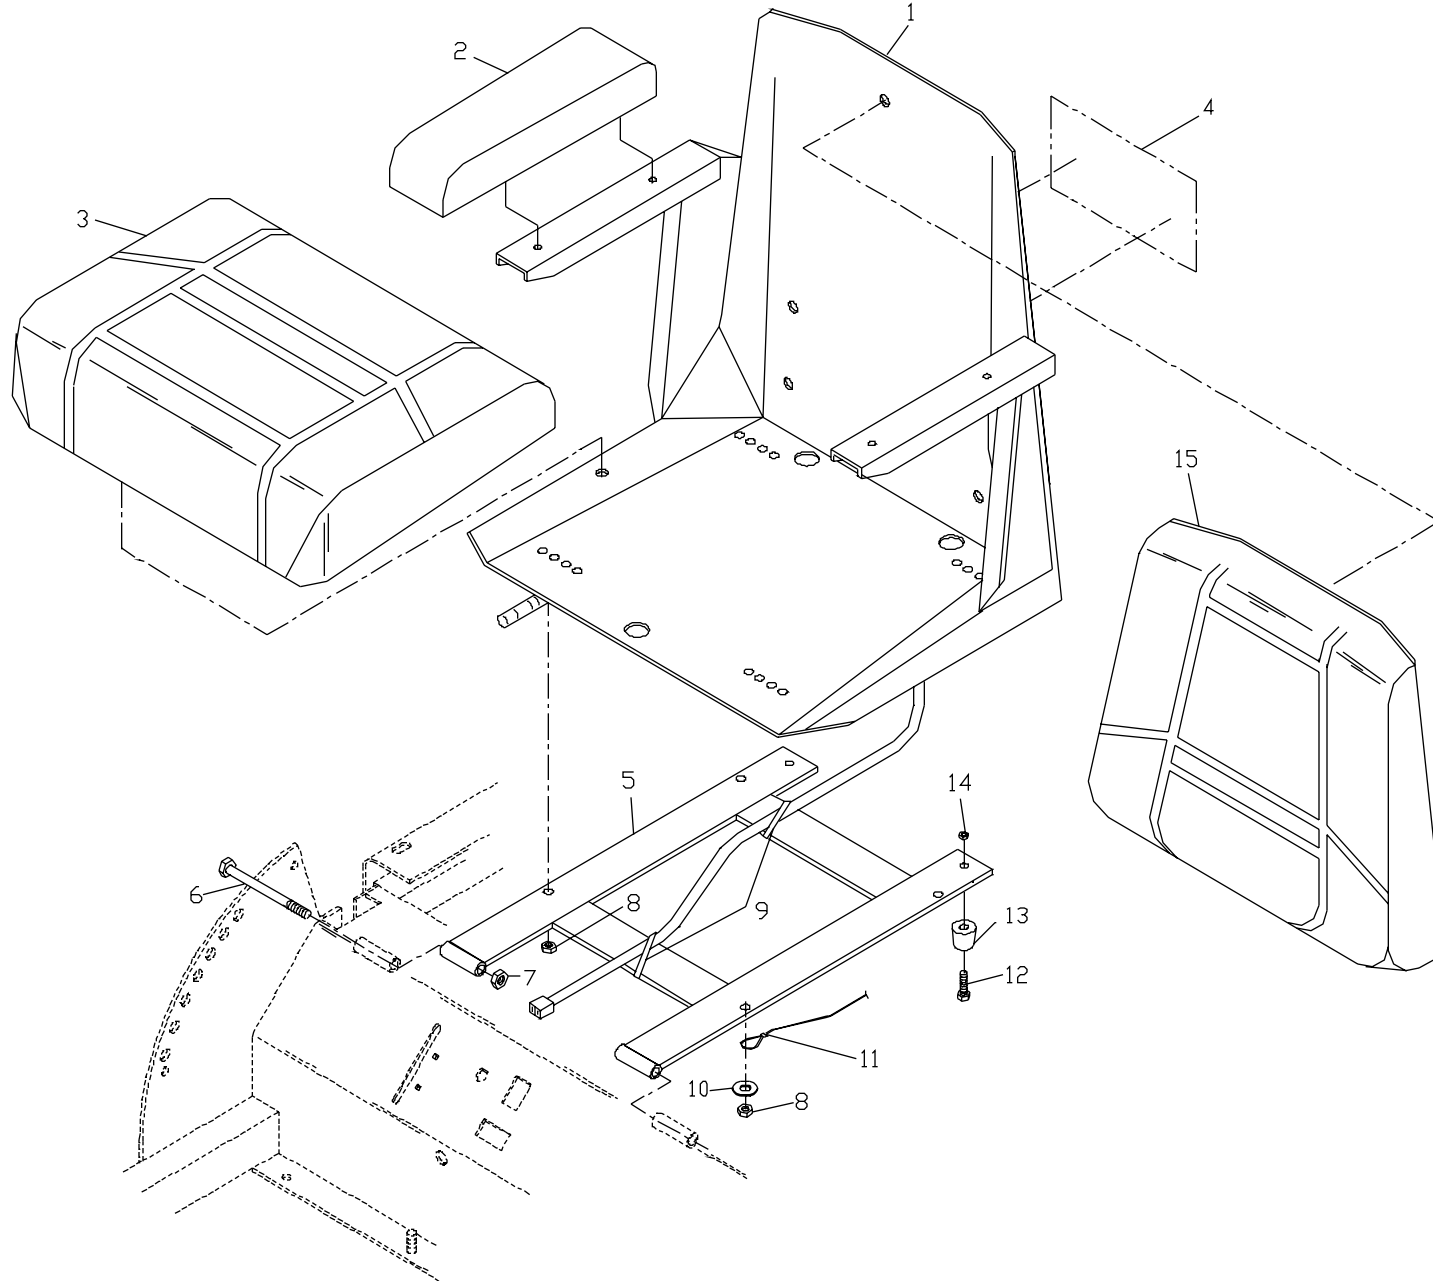

ITEM	PART NO.	QTY.	DESCRIPTION
1.	539914363	2	FUEL CAP
2.	539104585	2	FUEL TANK
3.	539102502	8	5/16C STUD
4.	539990692	18	5/16 FLAT WASHER
5.	539102845	8	SPRING
6.	539990184	10	NUT 5/16C CENTERLOCK
7.	539990187	2	5/16 LOCKWASHER
8.	539976934	4	HCS 5/16C X 3/4
9.	539102650	2	90 DEG. HOSE BARB
10.	539912222	6	HOSE CLAMP
11.	539102680	2	FUEL LINE, TANK
12.	539102681	1	FUEL LINE, ENGINE
13.	539102679	1	FUEL VALVE
14.	539102070	1	KNOB
15.	539990517	13	3/8 FLAT WASHER
16.	539977778	3	ANTI-SKID PAD
17.	539104590	1	FOOTPLATE
18.	539102587	5	BUMPER, RUBBER
19.	539102593	2	3/8 DISC WASHER
20.	539104611	1	FRAME W/DECALS
21.	539990546	13	NUT 3/8C CENTERLOCK
22.	539990563	9	HCS 3/8C X 1
23.	539104595	1	BUMPER, FRONT
24.	539104594	2	CASTER TIRE(COMPLETE)
	539103495	1	TIRE
	539104600	1	RIM
	539917785	1	ROLLER BEARING 1"
	539103300	1	ZERK
	539102484	2	FLANGED BEARING
	539103496	1	ROLLER BEARING 2 1/4"
25.	539101872	2	SPACER

ITEM	PART NO.	QTY.	DESCRIPTION
26.	539101907	2	HCS 1/2C X 5 1/2
27.	539104589	2	YOKE WELDMENT
28.	539101331	2	NUT 1/2C NYLOC
29.	539101232	4	FLANGE BUSHING
30.	539101474	2	ZERK
31.	539923787	2	MACHINERY BUSHING
32.	539101151	2	7/8" RETAINING RING
33.	539103241	1	PUMPBELT
34.	539101177	2	KEY 5 MM SQ. X 25 MM
35.	539101176	2	PULLEY
36.	539102717	4	5/16C X 5/8 SQ. HEAD
37.	539976688	1	IDLER PULLEY
38.	539990730	1	HCS 3/8C X 1 3/4
39.	539976695	1	IDLER FLANGE BUSHING
40.	539103252	1	IDLER ARM WELDMENT
41.	539103300	1	45 DEG. ZERK
42.	539103429	1	PIVOT BUSHING
43.	539101341	1	HCS 3/8C X 3
44.	539102337	1	TENSION ROD
45.	539976988	1	#2 HAIRPIN
46.	539103303	1	SUPPORT PLATE
47.	539104533	1	TENSION BRACKET
48.	539102817	1	COMPRESSION SPRING
49.	539102512	1	BATTERY GUARD W/DECALS
50.	539102501	1	BATTERY STRAP
51.	539103582	1	ENGINE GUARD W/DECALS
52.	539103275	1	THROTTLE CABLE
53.	539990411	2	#10-24 X 1/2 HCS
54.	539976977	2	#10-24 NYLOC NUT
55.	539104805	2	DECAL, ZTH 4817
	539104806	2	DECAL, ZTH 4819
56.	539990629	2	HCS 3/8C X 2 1/4 GD5 (19 HP ONLY)
57.	539104614	1	WEIGHT BLOCK (19 HP ONLY)

FRAME ASSEMBLY

SEAT ASSEMBLY