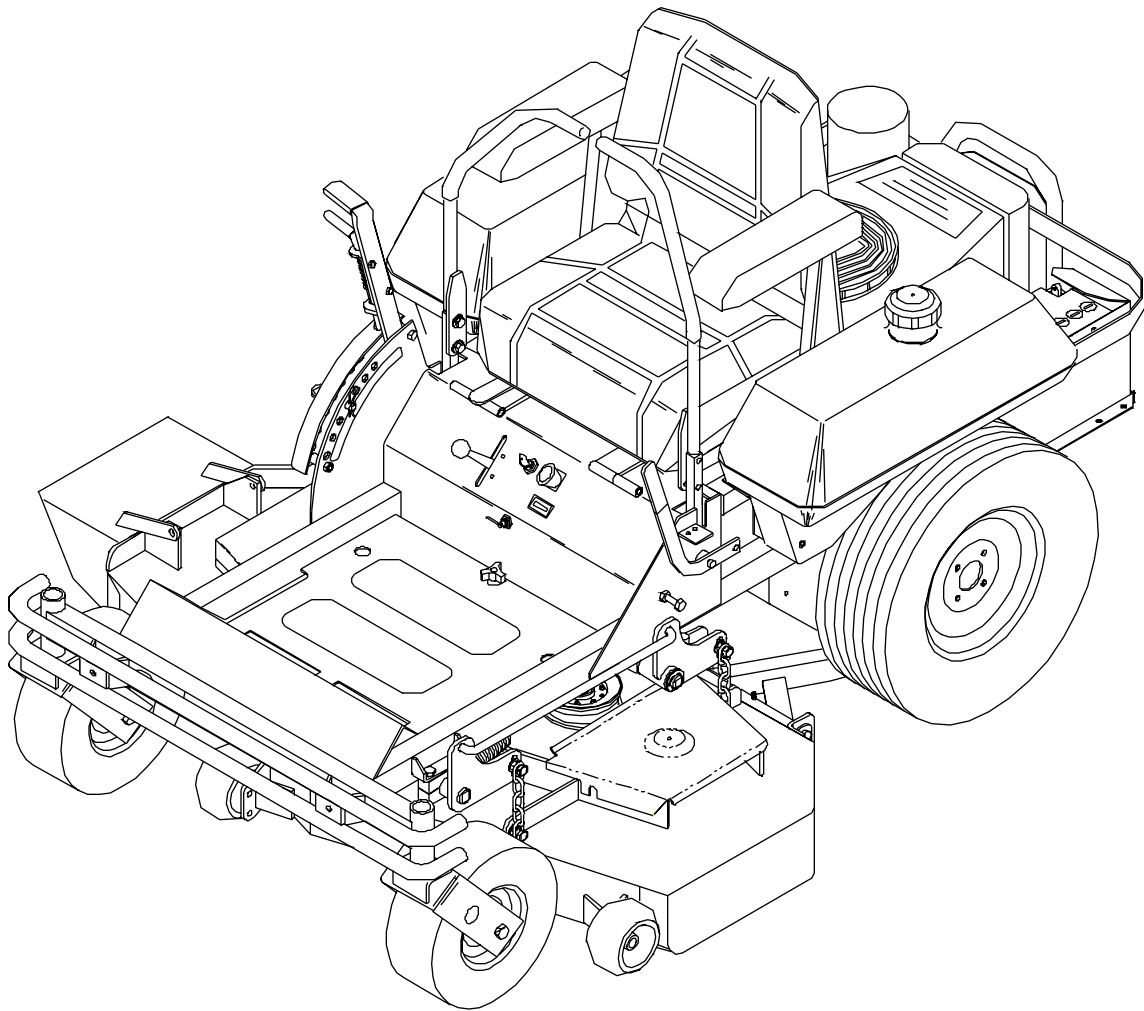

For Husqvarna Parts Call 606-678-9623 or 606-561-4983

Husqvarna

Parts Manual for:

MODELS / I.D. : 968999151 / ZTH4817A

968999152 / ZTH4819A

Husqvarna policy is to improve its products whenever it is possible and practical to do so. In an effort to keep pace with changes in technology, Husqvarna reserves the right to make changes or improvements at any time without incurring any obligation to make such changes on products previously manufactured.

MANUAL NO. 539104701 REV. 02 (09/13/01)

www.mymowerparts.com