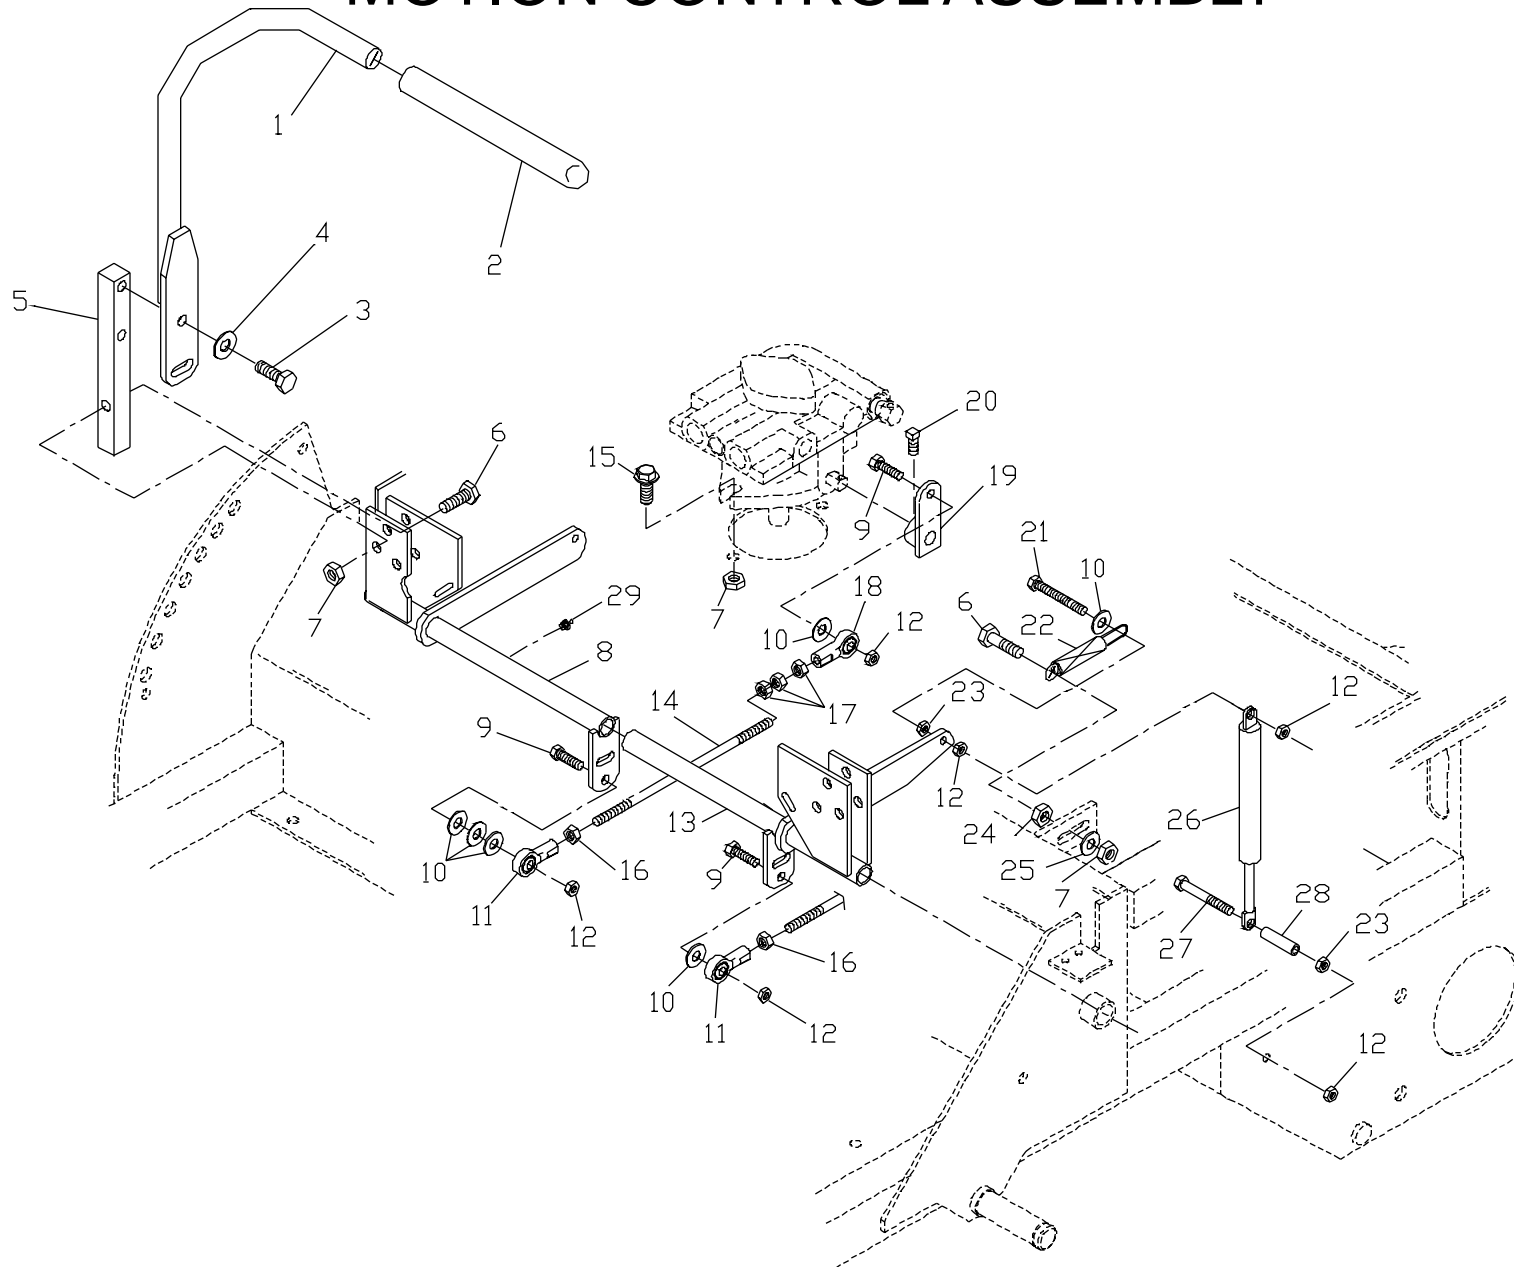

FRAME ASSEMBLY

SEAT ASSEMBLY

ITEM	PART NO.	QTY.	DESCRIPTION
1.	539104584	1	COMPLETE-SEAT
2.	539102844	2	ARM REST CUSHION
3.	539102539	1	SEAT CUSHION W/SWITCH
4.	539104789	1	DECAL, CROWN
5.	539103288	1	SEAT MOUNT
6.	539990591	2	HCS 3/8C X 4 1/2
7.	539990546	2	NUT 3/8C CENTERLOCK
8.	539990184	4	NUT 5/16C CENTERLOCK
9.	539976856	2	PLASTIC TIE
10.	539990692	1	5/16 FLAT WASHER
11.	539103247	1	SEAT LANYARD
12.	539102617	2	#10-24 X 1/2 SLOTTED SCREW
13.	539102794	2	SEAT BUMPER
14.	539976977	2	#10-24 NYLOC NUT
15.	539104565	1	SEAT BACK CUSHION

SEAT ASSEMBLY

MOTION CONTROL ASSEMBLY

ITEM	PART NO.	QTY.	DESCRIPTION
1.	539104190	2	CONTROL LEVER WLDMT
2.	539102592	2	GRIP
3.	539990563	4	HCS 3/8C X 1
4.	539102593	4	3/8 DISC SPRING WASHER
5.	539102809	2	CONTROL ARM
6.	539990655	6	HCS 3/8C X 1 1/2
7.	539990546	8	NUT 3/8C CENTERLOCK
8.	539103248	1	CONTROLWELDMENT, RIGHT
9.	539990627	4	HCS 5/16C X 1 1/4
10.	539990692	8	WASHER 5/16 FLAT
11.	539102591	2	BALL JOINT, LEFT HANDED
12.	539990184	10	NUT 5/16C CENTERLOCK
13.	539103249	1	CONTROL WELDMENT, LEFT
14.	539103264	2	PUMP CONTROL LINK
15.	539990582	4	HCS 3/8C X 1 SERRATED HEAD
16.	539991073	2	NUT 5/16F LEFTHAND
17.	539990223	6	NUT 5/16F
18.	539102590	2	BALL JOINT, RIGHTHAND
19.	539103260	2	CONTROL ARM, PUMP
20.	539102717	2	5/16C X 5/8 SQ. HEAD
21.	539991055	2	TAPBOLT 5/16C X 2 1/4
22.	539103297	2	SPRING
23.	539990585	4	5/16C WHIZ NUT
24.	539990613	2	3/8C WHIZ NUT
25.	539990517	2	WASHER 3/8 FLAT
26.	539102720	2	DAMPENER
27.	539103468	2	HCS 5/16C X 2 3/4 GRADE 8
28.	539100097	2	SPACER
29.	539976998	2	ZERK