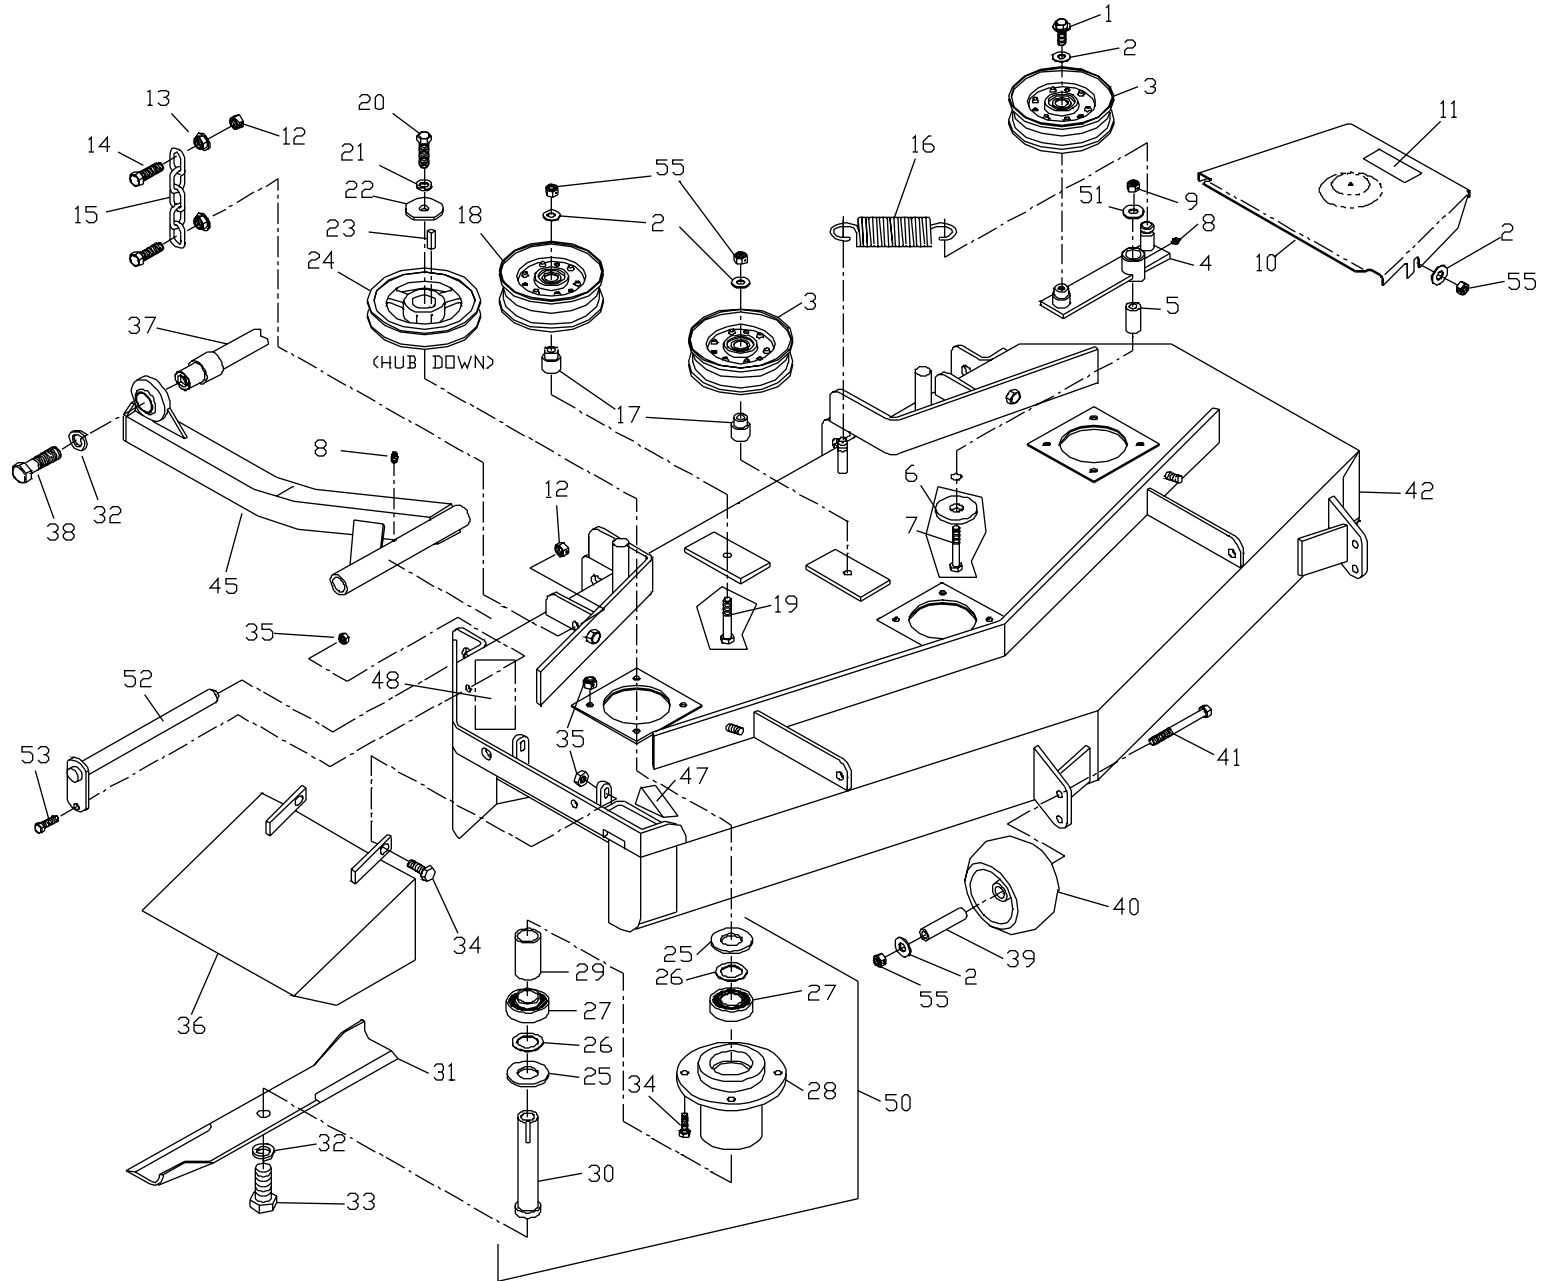

PARK BRAKE ASSEMBLY

ENGINE ASSEMBLY

ITEM	PART NO.	QTY.	DESCRIPTION
1.	539990184	4	NUT 5/16C CENTERLOCK
2.	539990627	3	HCS 5/16C X 1 1/4
3.	539101720	1	SPACER
4.	539101995	1	KEY 1/4 SQ. X 1 1/8
5.	539103259	1	PULLEY
6.	539102050	1	10GA. MACHINERY BUSHING
7.	539103245	1	ELECTRIC CLUTCH
8.	539990247	1	7/16 LOCKWASHER
9.	539991120	1	HCS 7/16F X 2 1/2
10.	539990669	1	HCS 5/16C X 1 3/4
11.	539103251	1	CLUTCH TIE DOWN

ENGINE ASSEMBLY

DECK ASSEMBLY

18

ITEM	PART NO.	QTY.	DESCRIPTION
1.	539990582	1	HCS 3/8C X 1 SERRATED HEAD
2.	539990517	9	WASHER 3/8 FLAT
3.	539103257	2	IDLER PULLEY
4.	539103230	1	IDLER ARM
5.	539103427	1	PIVOT BUSHING
6.	539102243	1	SUPPORT WASHER
7.	539103433	1	HCS 1/2C X 3 1/4
8.	539976998	3	ZERK
9.	539101331	1	NUT 1/2C NYLOC
10.	539104605	2	BELTSHIELD
11.	539102892	2	DECAL, NO STEP
12.	539990839	8	NUT 7/16C CENTERLOCK
13.	539102582	8	7/16C WHIZ NUT
14.	539101175	8	HCS 7/16C X 1 1/2
15.	539102641	4	LIFT CHAIN
16.	539103256	1	SPRING
17.	539103295	2	IDLER BUSHING
18.	539103258	1	IDLER PULLEY(TALL)
19.	539990637	2	HCS 3/8C X 2 1/2
20.	539100141	3	HCS 7/16F X 1 1/2
21.	539990247	3	LOCKWASHER 7/16
22.	539106504	3	HEAVY WASHER
23.	539101995	3	KEY 1/4 SQ. X 1 1/8
24.	539103283	3	PULLEY
25.	539102675	2	MACHINERY BUSHING 10 GA.
26.	539102244	2	MACHINERY BUSHING 18 GA.
27.	539102677	2	BEARING
28.	539104852	1	HOUSING