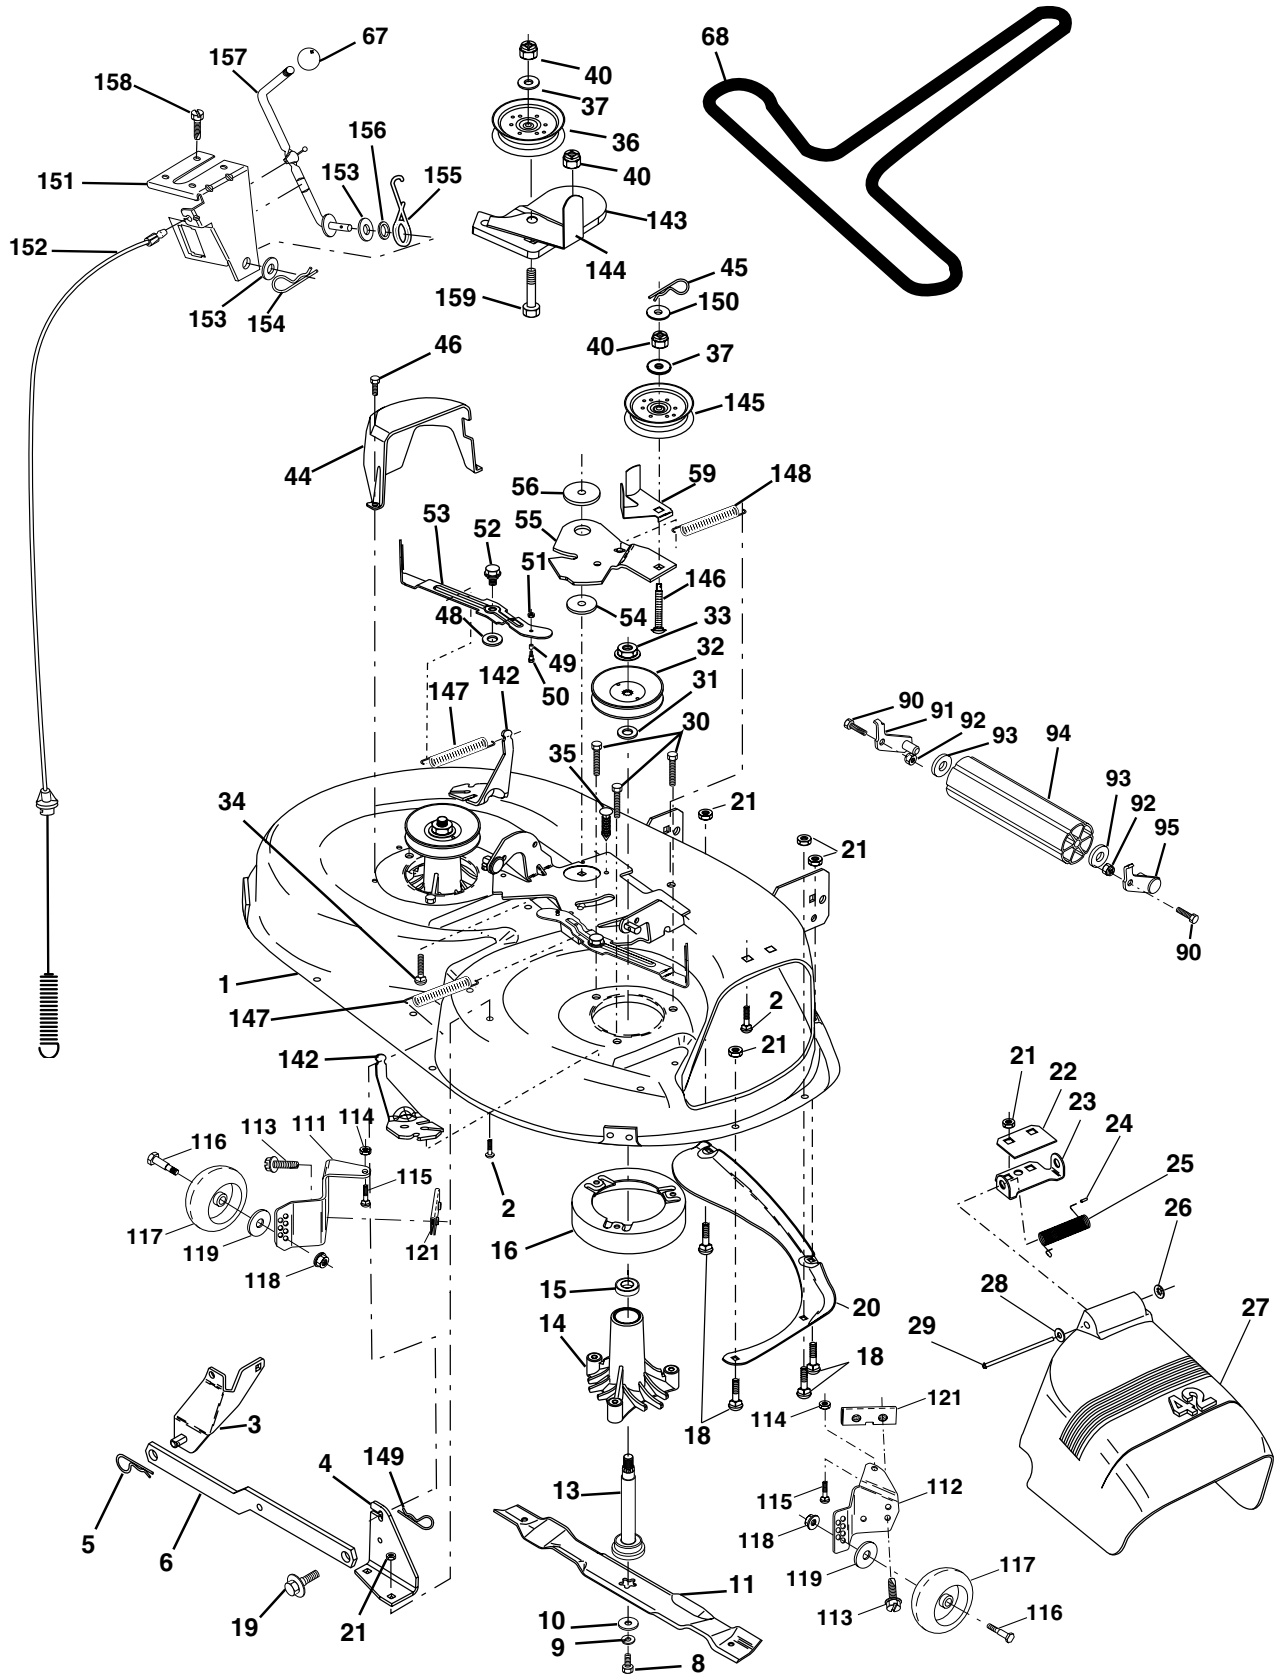

For Husqvarna Parts Call 606-678-9623 or 606-561-4983

REPAIR PARTS

TRACTOR - MODEL NO. YTH130 (HEYTH130K), PRODUCT NO. 954 17 00-26
MOWER DECK

REPAIR PARTS

TRACTOR - MODEL NO. YTH130 (HEYTH130K), PRODUCT NO. 954 17 00-26
MOWER DECK