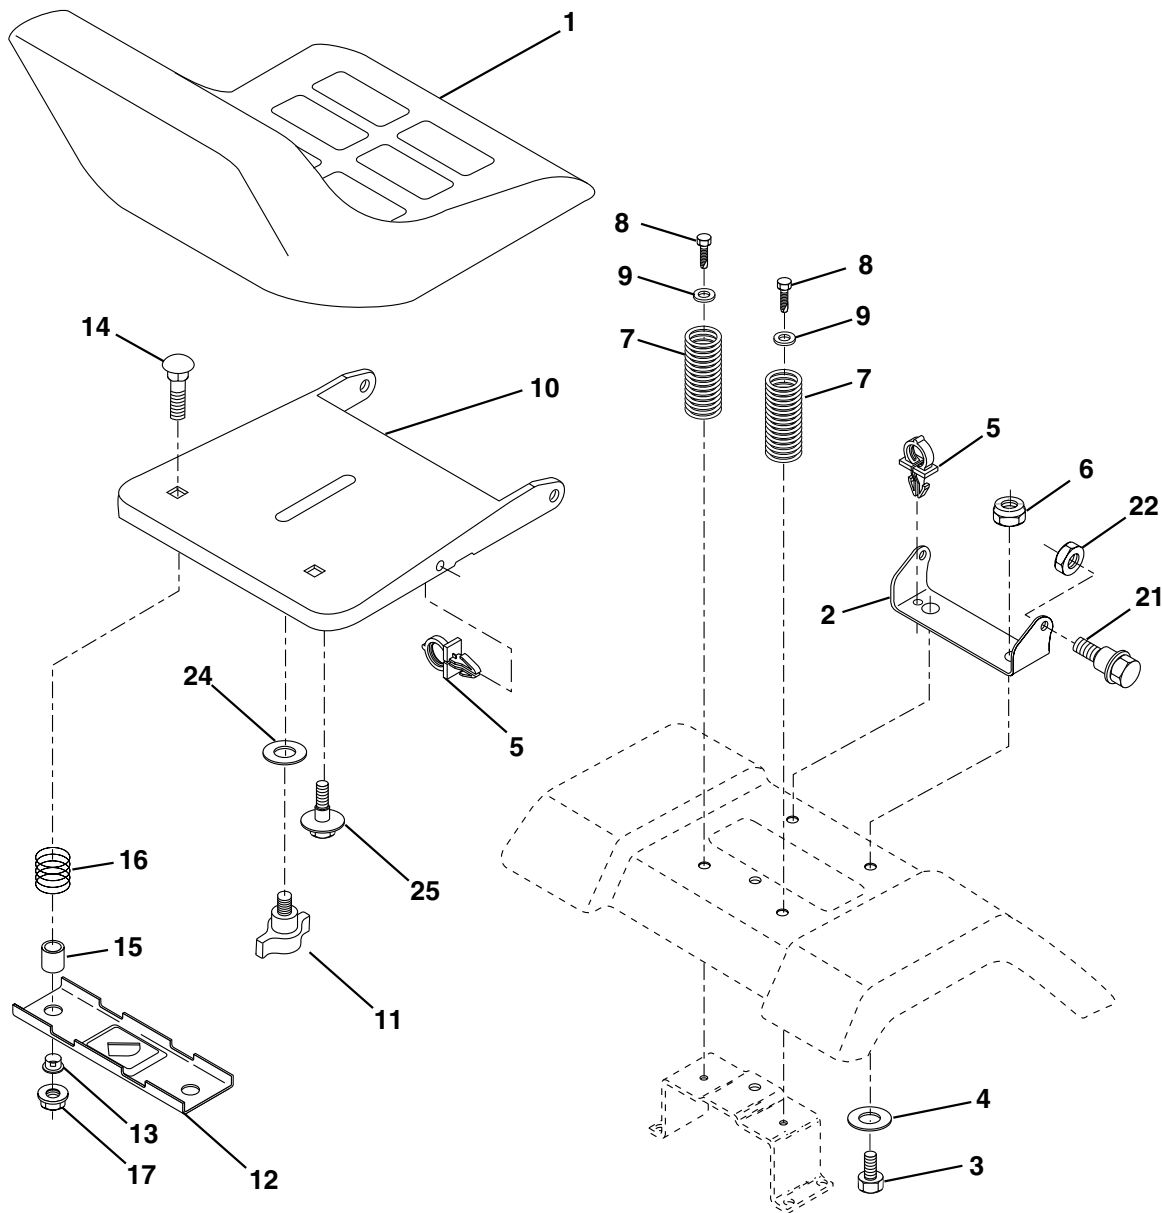

## REPAIR PARTS

TRACTOR - MODEL NO. YTH130 (HEYTH130K), PRODUCT NO. 954 17 00-26  
ENGINE

KEY NO.	PART NO.	DESCRIPTION
1	<b>532170865</b>	Control Th/ch Flag
2	817720410	Screw Hex Thd Cut 1/4-20x5/8 T
3	-----	Engine B&S Model No. 28R707 (Order Parts From Engine Manufacturer)
4	532137348	Muffler LT B&S 12/12.5/13HP
13	532165291	Gasket Eng 1 313 Id Tin Plated
14	<b>532148456</b>	Tube Drain Oil Easy
16	811050600	Washer Lock Ext Tooth 3/8
23	532169837	Shield Browning/Debris Guard
29	532137180	Kit Spark Arrestor (Flat Scrn)
31	532161911	Tank Fuel Front 2 00
32	532140527	Cap Asm Fuel W/sym Vented
33	532123487	Clamp Hose Black
37	532137040	Line Fuel 20"
38	<b>532148315</b>	Plug Drain Oil Easy
44	817490412	Screw Hexwsh Thdrol 1/4-20x3/4
45	<b>817000612</b>	Screw Hex Wsh Thdr 3/8-16 x 3/4
46	819091416	Washer 9/32 X 7/8 X 16 Ga
62	810040500	Washer Lock Hvy Hlcl Spr 5/16
66	532127951	Stop Throttle 3000 RPM
72	<b>871070512</b>	Screw Hexhd Cap 5/16-18x 3/4
78	817060620	Screw 3/8-16x1-1/4 Smgml Tap/R
81	<b>873510400</b>	Nut Keps Hex 1/4-20 Starter Nut

**NOTE:** All component dimensions given in U.S. inches  
1 inch = 25.4 mm

# REPAIR PARTS

TRACTOR - MODEL NO. YTH130 (HEYTH130K), PRODUCT NO. 954 17 00-26  
SEAT ASSEMBLY

KEY NO.	PART NO.	DESCRIPTION
1	532140839	Seat
2	532140551	Bracket Pivot Seat 8 720
3	<b>871110616</b>	Bolt Fin Hex 3/8-16unc X 1
4	819131610	Washer 13/32 X 1 X 10 Ga
5	532145006	Clip Push-In
6	873800600	Nut Hex w/Ins. 3/8-16 Unc
7	532124181	Spring Seat Cprsn 2 250 Blk Zi
8	817000616	Screw 3/8-16 X 1-1/2 Smgml Tap/R Z
9	819131614	Washer 13/32 X 1 X 14 Ga.
10	<b>532174894</b>	Pan Seat
11	532166369	Knob Seat Adj. Wingnut
12	532121246	Bracket Mounting Switch