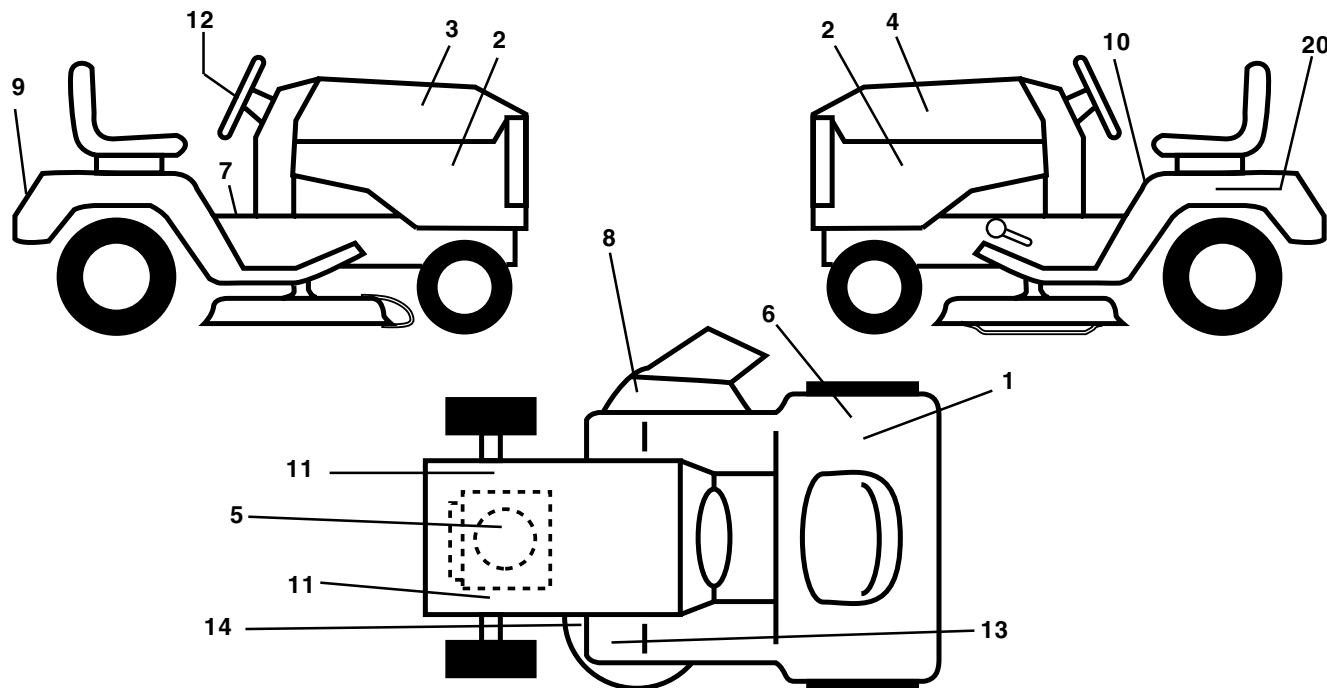

REPAIR PARTS

TRACTOR - MODEL NO. YTH130 (HEYTH130K), PRODUCT NO. 954 17 00-26
DECALS

KEY NO.	PART NO.	DESCRIPTION	KEY NO.	PART NO.	DESCRIPTION
1	532126187	Decal 100 DBA	13	532159737	Decal Brake/Clutch Symbol LT
2	532159713	Decal Panel Side B&S Logo	14	532160396	Decal V-Belt Schematic
3	532151478	Decal Hood RH	20	532145005	Decal Bat Dan/Psn
4	532151480	Decal Hood LH	--	532162598	Decal Drawbar Load Limit
5	532170848	Decal HP Engine	--	532169210	Decal By-Pass Lt Hydro
6	532145437	Decal Euro Stand CE	--	532171284	Pad Footrest LH STLT
7	532140837	Decal Saddle Brake	--	532171285	Pad Footrest RH STLT
8	532145494	Decal Mower Cutfinger Symbol	--	532138311	Decal Handle Lft Height Adjust
9	532150617	Decal Fender Husq	--	532176105	Manual Operator's (Euro.)
10	532145498	Decal Read Owner's Manual Syms.	--	532176106	Manual Operator's (Scan.)
11	532159736	Decal Chassis Hot Muffler	Available accessories not included with tractor:		
12	532170564	Decal Wheel Steering	--	CE42	Grass Catcher
			--	MK420	Mulch Kit w/Blades