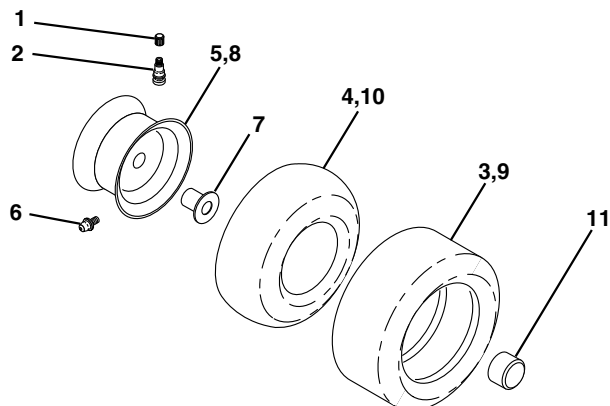

WHEELS & TIRES

KEY NO.	PART NO.	DESCRIPTION
1	532059192	Cap Valve Tire
2	532065139	Stem Valve
3	532106222	Tire F Ts 15 X 6 0 - 6 Service
4	532059904	Tube Front (Service Item Only)
5	532138336	Rim Asm 6" front Silver Service
6	532124957	Fitting Grease (Front Wheel Only)
7	532124959	Bearing Flange (Front Wheel Only)
8	532138337	Rim Asm 8" rear Silver Service
9	532122082	Tire R Ts 20x10-8 C Service
10	532124926	Tube Rear (Service Item Only)
	532175039	Cap Axle Blk 1 50 X 1 00
--	532144334	Sealant, Tire (10 oz. Tube)

NOTE: All component dimensions given in U.S. inches
1 inch = 25.4 mm