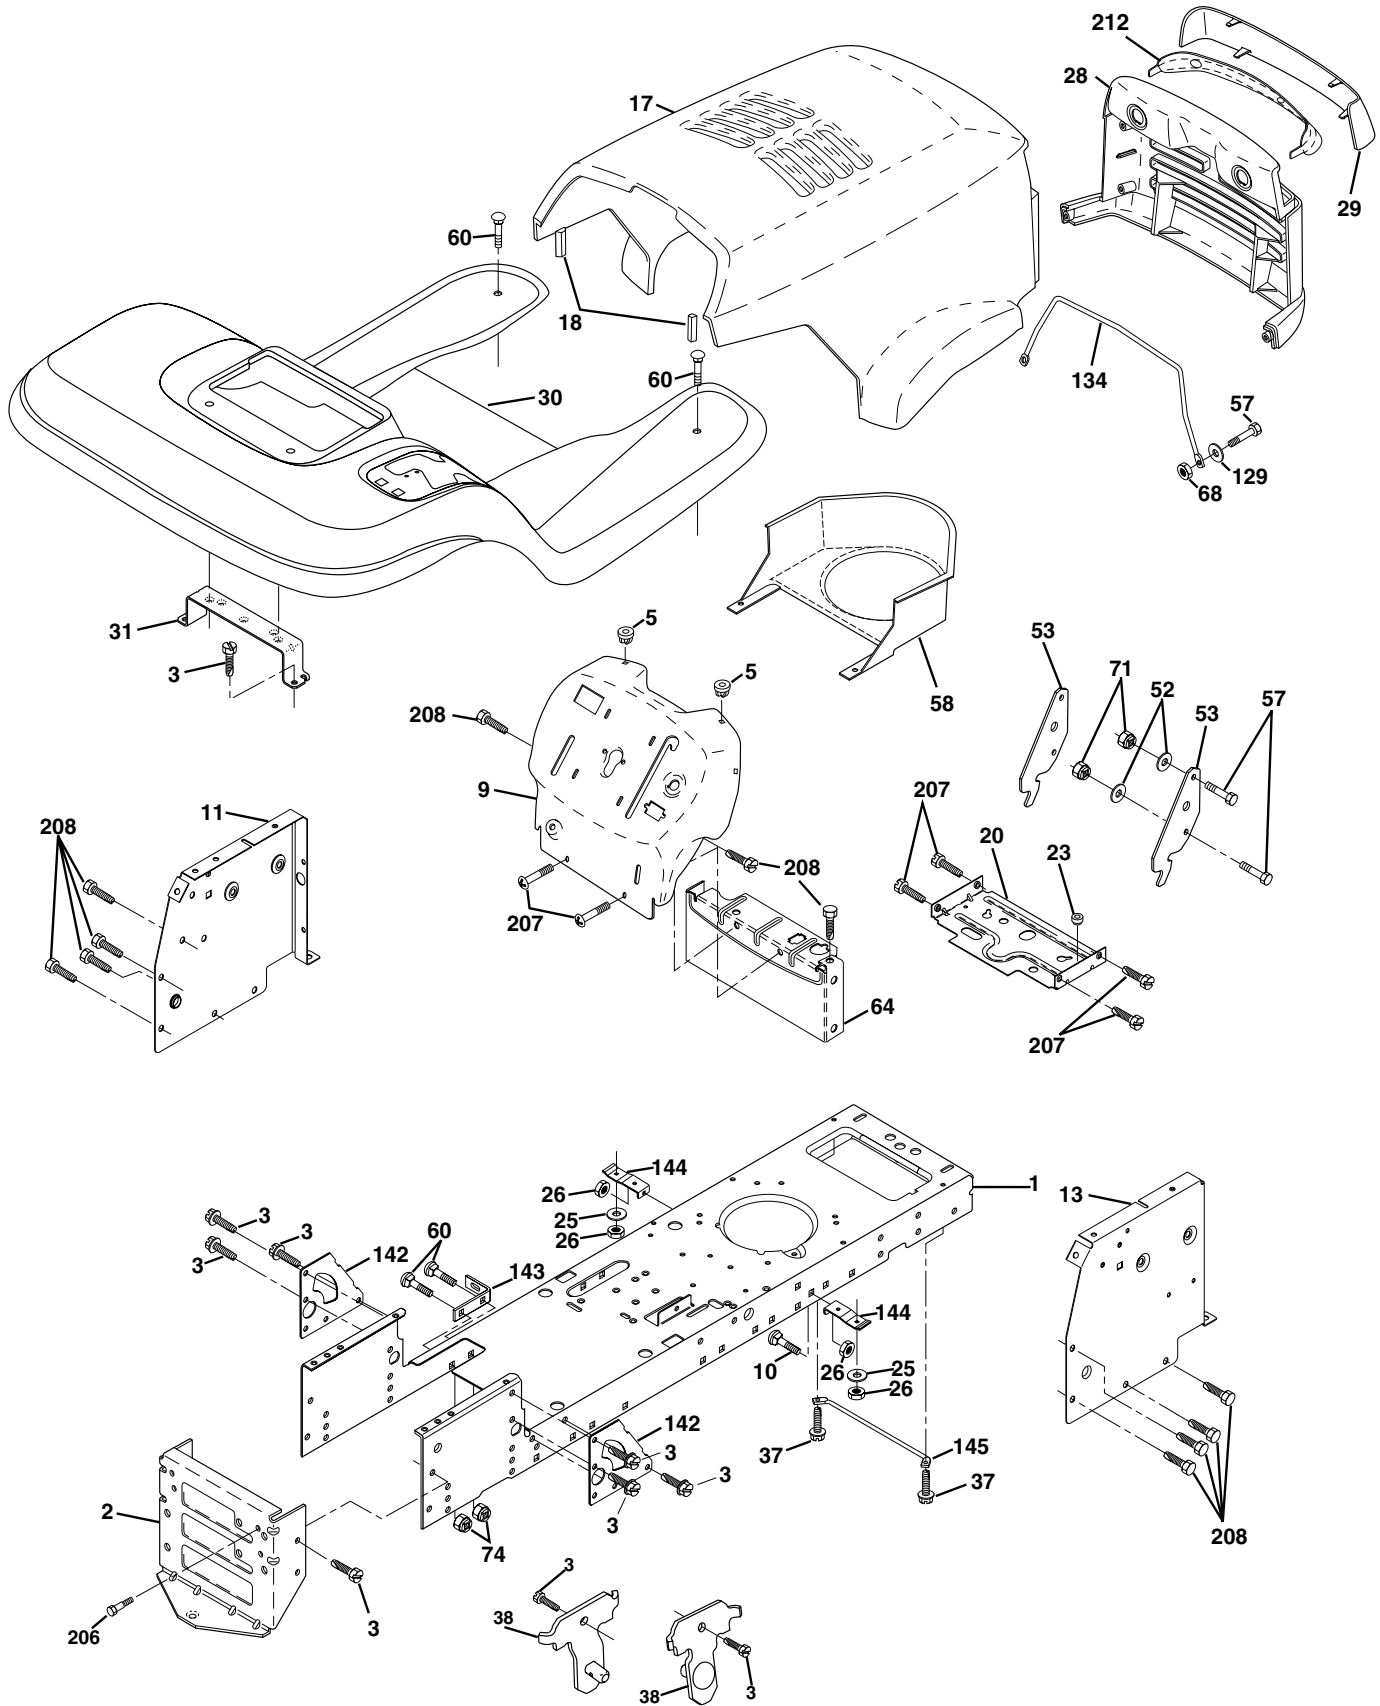

For Husqvarna Parts Call 606-678-9623 or 606-561-4983

REPAIR PARTS

TRACTOR - MODEL NO. YTH130 (HEYTH130K), PRODUCT NO. 954 17 00-26
CHASSIS AND ENCLOSURES

For Husqvarna Parts Call 606-678-9623 or 606-561-4983

REPAIR PARTS

TRACTOR - MODEL NO. YTH130 (HEYTH130K), PRODUCT NO. 954 17 00-26
CHASSIS AND ENCLOSURES

KEY NO.	PART NO.	DESCRIPTION
1	532169830	Chassis Stamping
2	532169061	Drawbar
3	817060612	Screw 3/8-16x3/4
5	532155272	Bumper Hood/Dash
9	532171853	Dash P/L M
10	872140608	Bolt Carriage 3/8-16 x 1
11	532155927	Panel Dash Lh
13	532172107	Panel Dash Rh
17	532165378	Hood LT/PL Husqvarna
18	532126938	Bumper Hood
20	532156437	Plate Mtg Battery Fuel Tank Fr
23	532124028	Bushing
25	819131312	Washer 13/32 X 13/16 X 12 Ga
26	873800600	Nut Lock Hex W/Ins 3/8-16 Unc
28	532165379	Grille LT/PL Husqvarna
29	532165380	Lens LT/PL Husqvarna
30	532171854	Fender Footrest STLT Pnt
31	532139976	Bracket Support Fender
37	817490508	Screw Thdrol 5/16-18 x 1/2 TYT
38	532169834	Bracket Asm Pivot Mower Rear
52	819091416	Washer 9/32 x 7/8 x 16 Ga.
53	532150067	Bracket Pnt. Pick off LT/PL Husqvarna
57	874780412	Bolt Hex 1/4-20 x 3/4
58	532150127	Air Duct Engine P/L
60	872140606	Bolt Rdhd Sqnk 3/8-16unc x 3/4
64	532154798	Dash Lower STLT
68	873510400	Nut Keps Hex 1/4-20 Unc
71	873680400	Nut Crownlock 1/4-20 Unc
74	873680600	Nut Crownlock 3/8-16 UNC
129	819091016	Washer 9/32 x 5/8 x 16 Ga.
134	532160219	Rod Support Hood LT/PL Husq.
142	532165867	Plate Reinforcement STLT
143	532154966	Bracket Swaybar Chassis
144	532154207	Bracket Pnt Footrest STLT
145	532156524	Rod Pivot Chassis/Hood
206	532170165	Bolt Shoulder 5/16-18 TT
207	817670508	Screw Thdrol 5/16-18 x 1/2 TYTT
208	817670608	Screw Thdrol 3/8-16 x 1/2 TYT BI
212	532156195	Insert Lens Reflect
--	532005479	Plug Button

NOTE: All component dimensions given in U.S. inches
1 inch = 25.4 mm