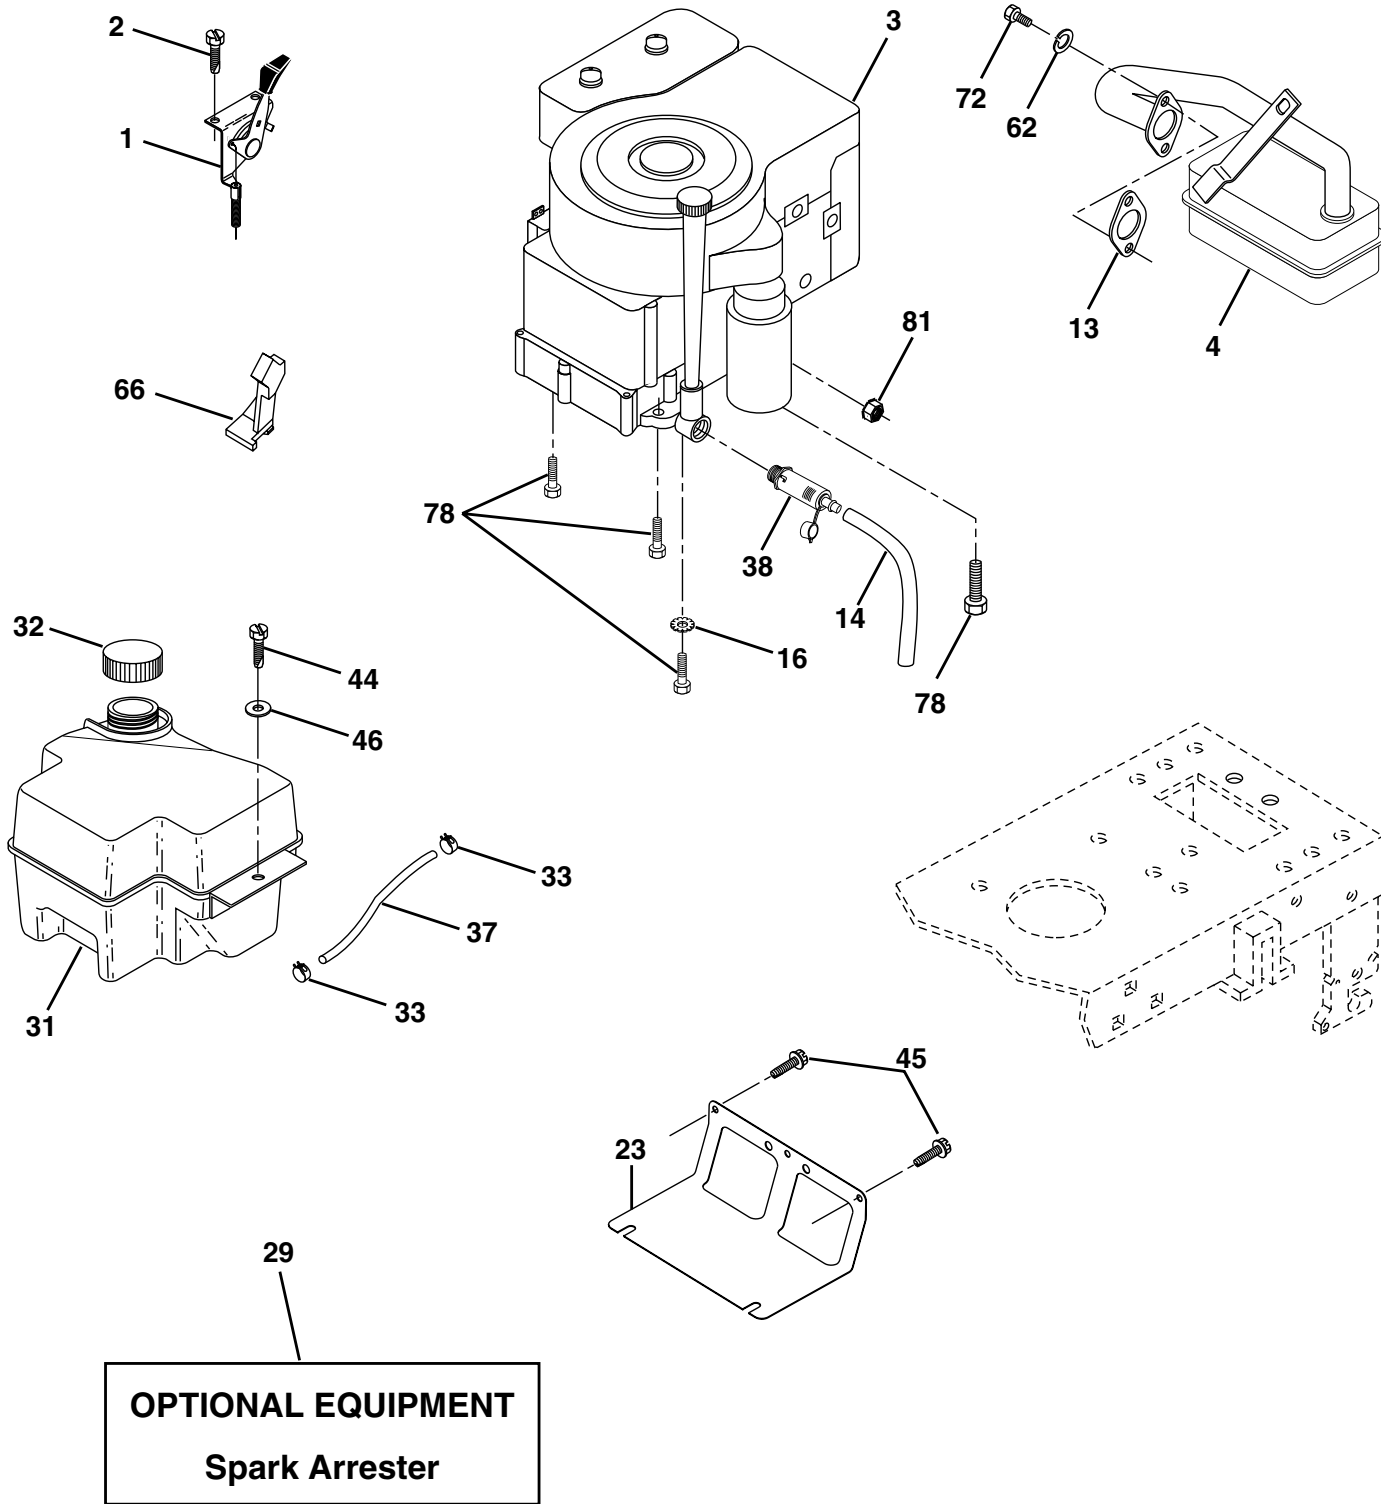

REPAIR PARTS

TRACTOR - MODEL NO. YTH130 (HEYTH130K), PRODUCT NO. 954 17 00-26
ENGINE

For Husqvarna Parts Call 606-678-9623 or 606-561-4983

REPAIR PARTS

TRACTOR - MODEL NO. YTH130 (HEYTH130K), PRODUCT NO. 954 17 00-26
ENGINE

KEY NO.	PART NO.	DESCRIPTION
1	532170865	Control Th/ch Flag
2	817720410	Screw Hex Thd Cut 1/4-20x5/8 T
3	-----	Engine B&S Model No. 28R707 (Order Parts From Engine Manufacturer)
4	532137348	Muffler LT B&S 12/12.5/13HP
13	532165291	Gasket Eng 1 313 Id Tin Plated
14	532148456	Tube Drain Oil Easy
16	811050600	Washer Lock Ext Tooth 3/8
23	532169837	Shield Browning/Debris Guard
29	532137180	Kit Spark Arrestor (Flat Scrn)
31	532161911	Tank Fuel Front 2 00
32	532140527	Cap Asm Fuel W/sym Vented
33	532123487	Clamp Hose Black
37	532137040	Line Fuel 20"
38	532148315	Plug Drain Oil Easy
44	817490412	Screw Hexwsh Thdrol 1/4-20x3/4
45	817000612	Screw Hex Wsh Thdr 3/8-16 x 3/4
46	819091416	Washer 9/32 X 7/8 X 16 Ga
62	810040500	Washer Lock Hvy Hlcl Spr 5/16
66	532127951	Stop Throttle 3000 RPM
72	871070512	Screw Hexhd Cap 5/16-18x 3/4
78	817060620	Screw 3/8-16x1-1/4 Smgml Tap/R
81	873510400	Nut Keps Hex 1/4-20 Starter Nut

NOTE: All component dimensions given in U.S. inches
1 inch = 25.4 mm