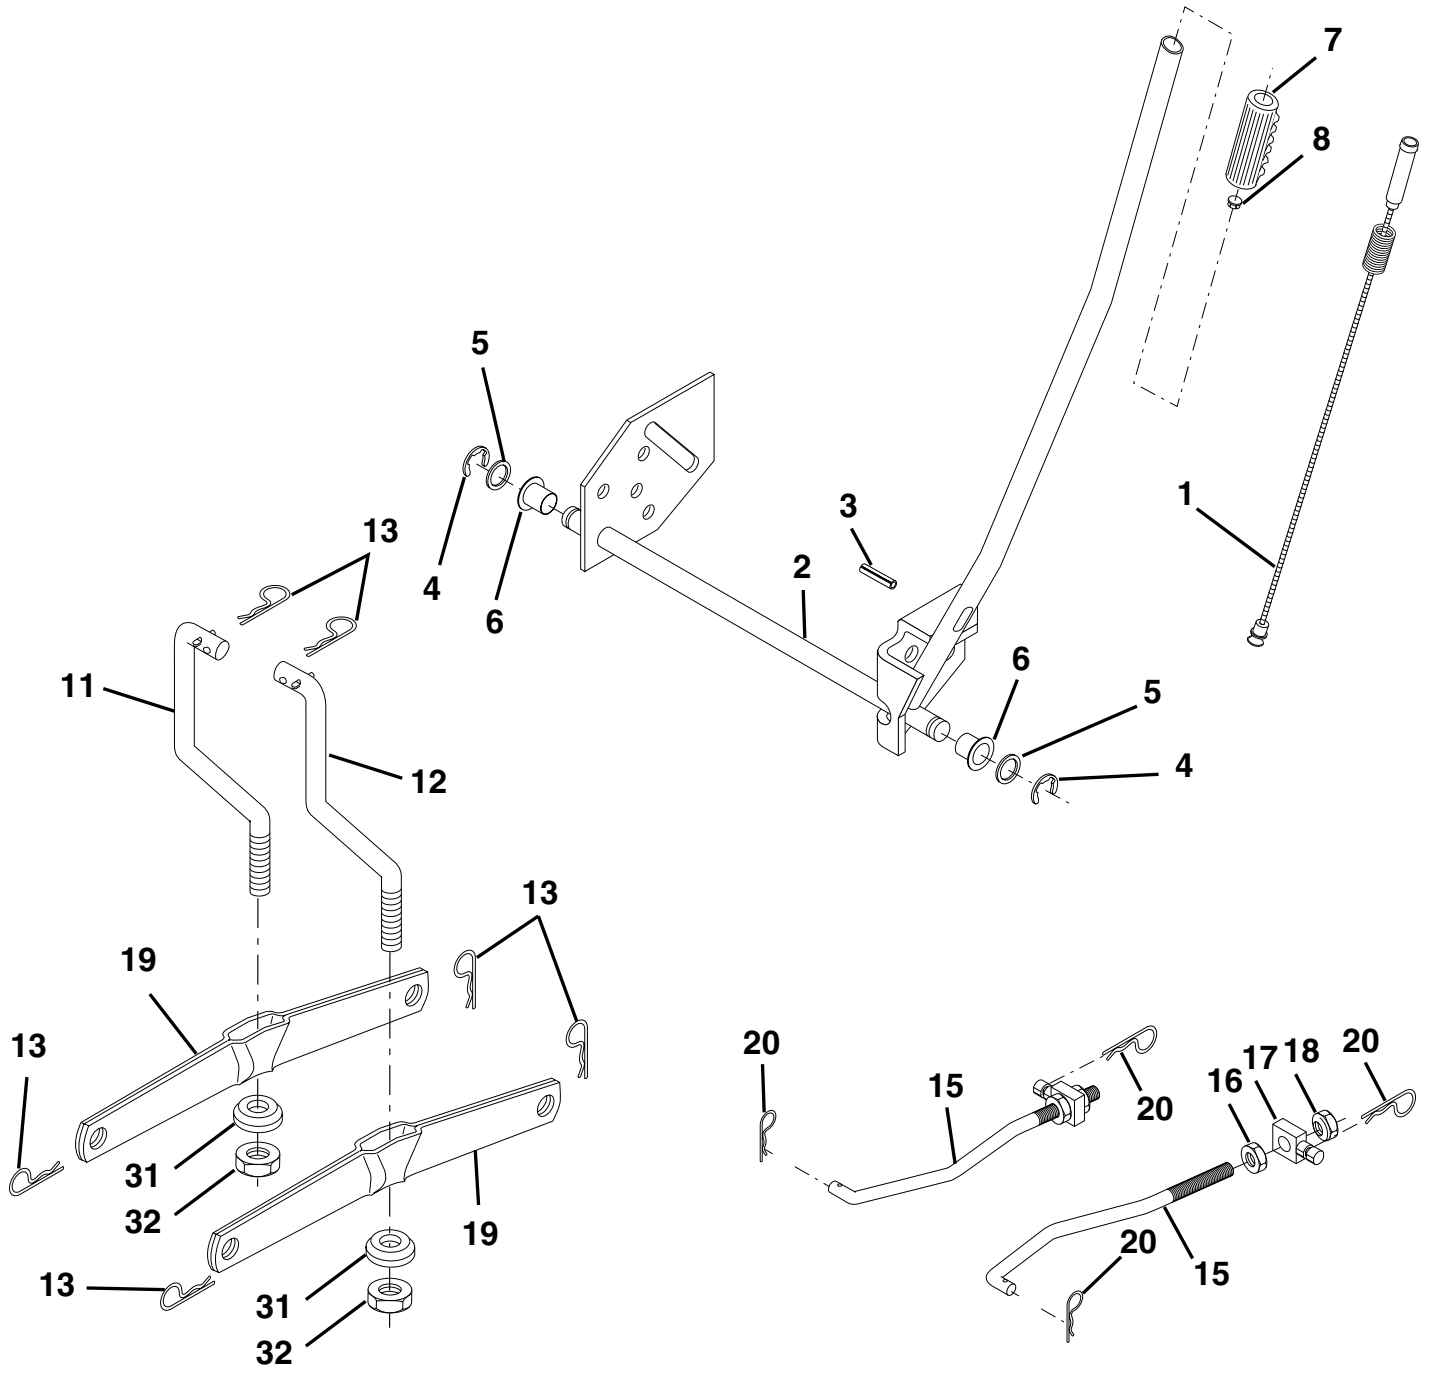

For Husqvarna Parts Call 606-678-9623 or 606-561-4983

REPAIR PARTS

TRACTOR - MODEL NO. YTH130 (HEYTH130K), PRODUCT NO. 954 17 00-26
MOWER LIFT

For Husqvarna Parts Call 606-678-9623 or 606-561-4983

REPAIR PARTS

TRACTOR - MODEL NO. YTH130 (HEYTH130K), PRODUCT NO. 954 17 00-26
MOWER LIFT

KEY NO.	PART NO.	DESCRIPTION
1	532159460	Wire Asm Inner Sprg w/Plunger LT
2	532159471	Shaft Asm Lift
3	532105767	Pin Groove
4	812000002	E Ring #5133-62
5	819211621	Washer PLTD 21/32 X 1 X 21ga
6	532120183	Bearing Nylon Blk 629 Id
7	532125631	Grip Handle Fluted
8	532124526	Button Plunger Black
11	532139865	Link Lift LH
12	532139866	Link Lift RH
13	532124670	Retainer Spring
15	532173288	Link Front
16	873350800	Nut Jam Hex 1/2-13 Unc
17	532130171	Trunnion Blk Zinc
18	873800800	Nut Lock w/wsh 1/2-13 Unc
19	532139868	Arm Suspension Rear
20	532163552	Spring, Retainer
31	532169865	Bearing Pvt. Lift
32	873540600	Nut Crownlock 3/8-24

NOTE: All component dimensions given in U.S. inches
1 inch = 25.4 mm