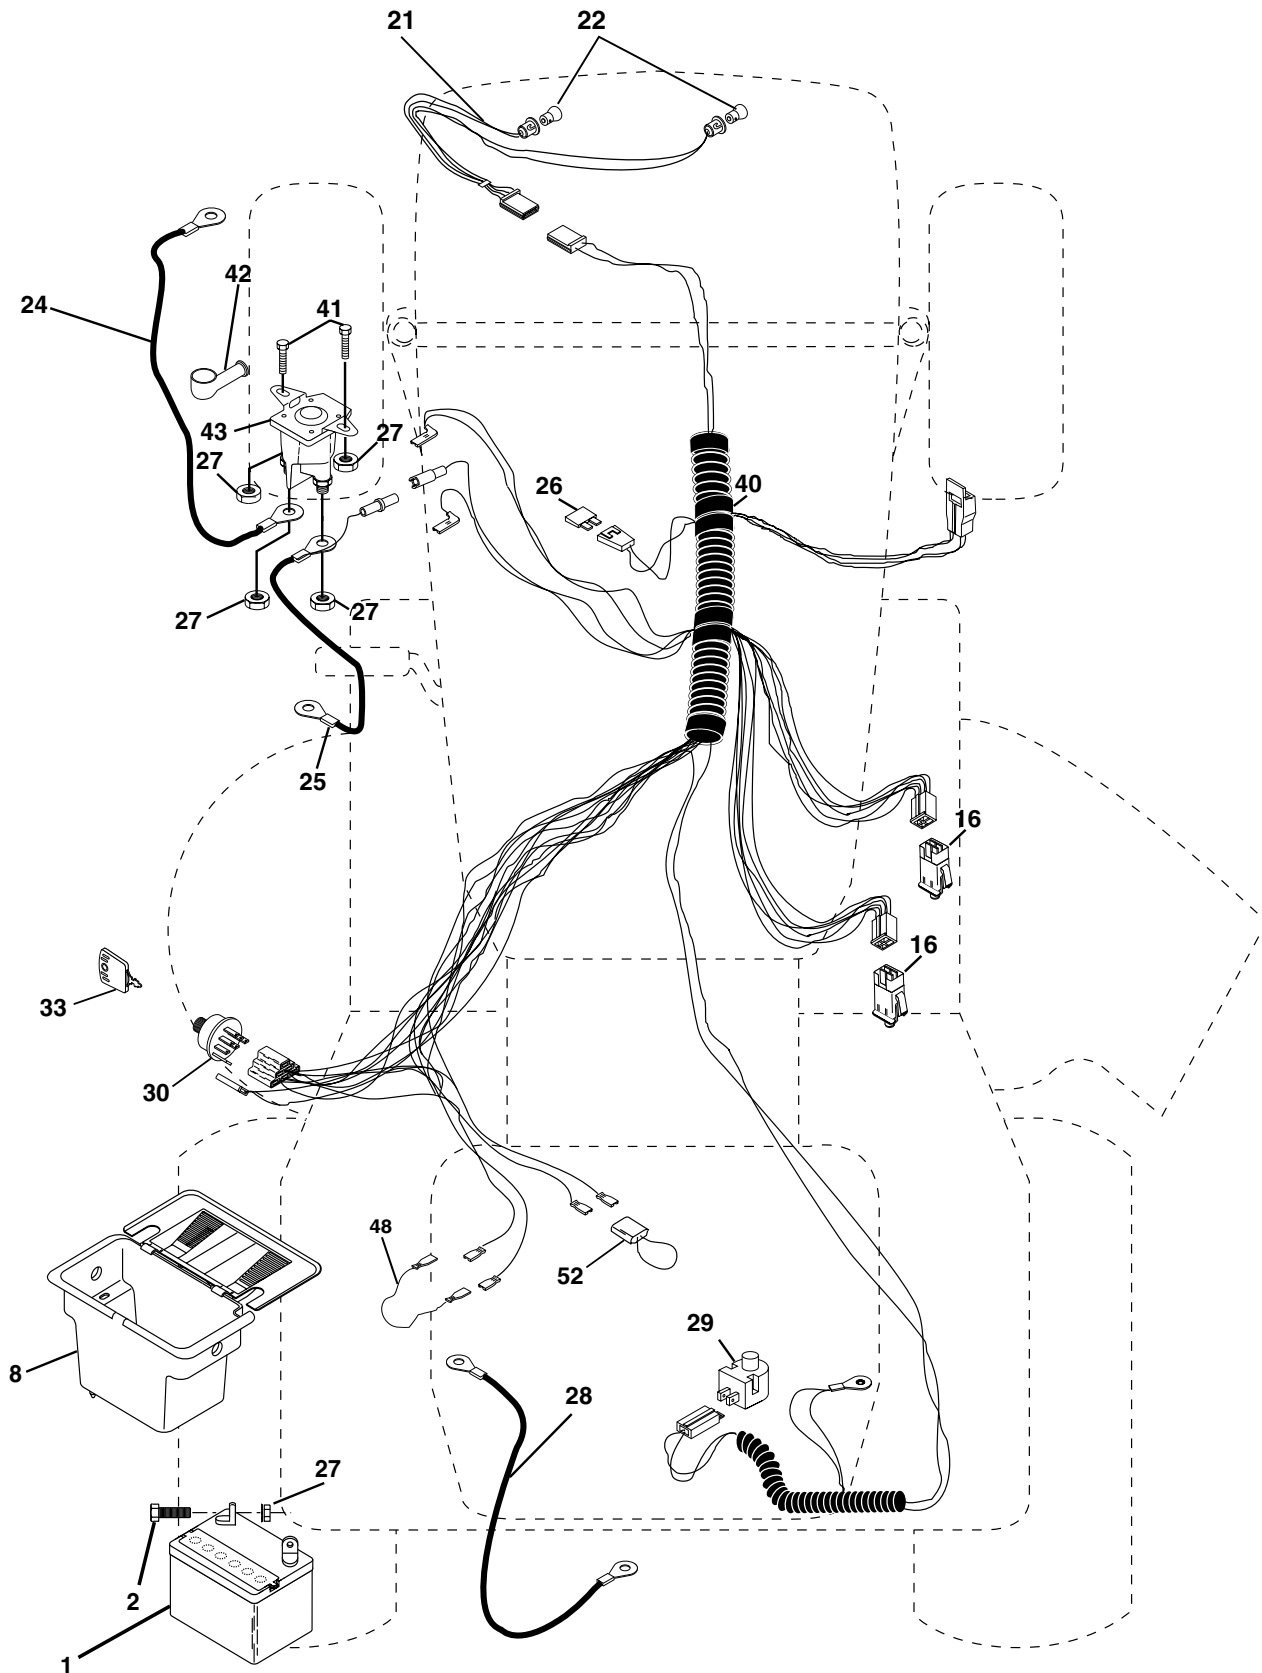

For Husqvarna Parts Call 606-678-9623 or 606-561-4983

REPAIR PARTS

TRACTOR - MODEL NO. YTH130 (HEYTH130K), PRODUCT NO. 954 17 00-26
ELECTRICAL

For Husqvarna Parts Call 606-678-9623 or 606-561-4983

REPAIR PARTS

TRACTOR - MODEL NO. YTH130 (HEYTH130K), PRODUCT NO. 954 17 00-26
ELECTRICAL

KEY NO.	PART NO.	DESCRIPTION
1	532144925	Battery 12 Volt 25 AMP
2	874760412	Bolt Hex Hd 1/4-20unc X 3/4
8	532156417	Case Battery Mech Hinge
16	532153664	Switch Interlock Push-In
21	532166181	Harness Asm Light W/4152j
22	532004152	Bulb Light #1156
24	532124780	Cable Battery 6 Ga 11" red
25	532146147	Cable Battery 6 Ga 44" red w/16 wire
26	532175158	Fuse 20 AMP
27	873510400	Nut Keps Hex 1/4-20 UNC
28	532124773	Cable Ground 6 Ga 12" black
29	532121305	Switch Plunger Nc Gray
30	532175566	Switch Ign
33	532140401	Key Ign Molded Generic
40	532170217	Harness Ign.
41	871110408	Bolt Blk Fin Hex 1/4 - 20 x 1/2
42	532131563	Cover Terminal Red
43	532175141	Solenoid
48	532140844	Adapter Ammeter Rectangular
52	532141940	Protection Wire Loop

NOTE: All component dimensions given in U.S. inches.
1 inch = 25.4 mm.