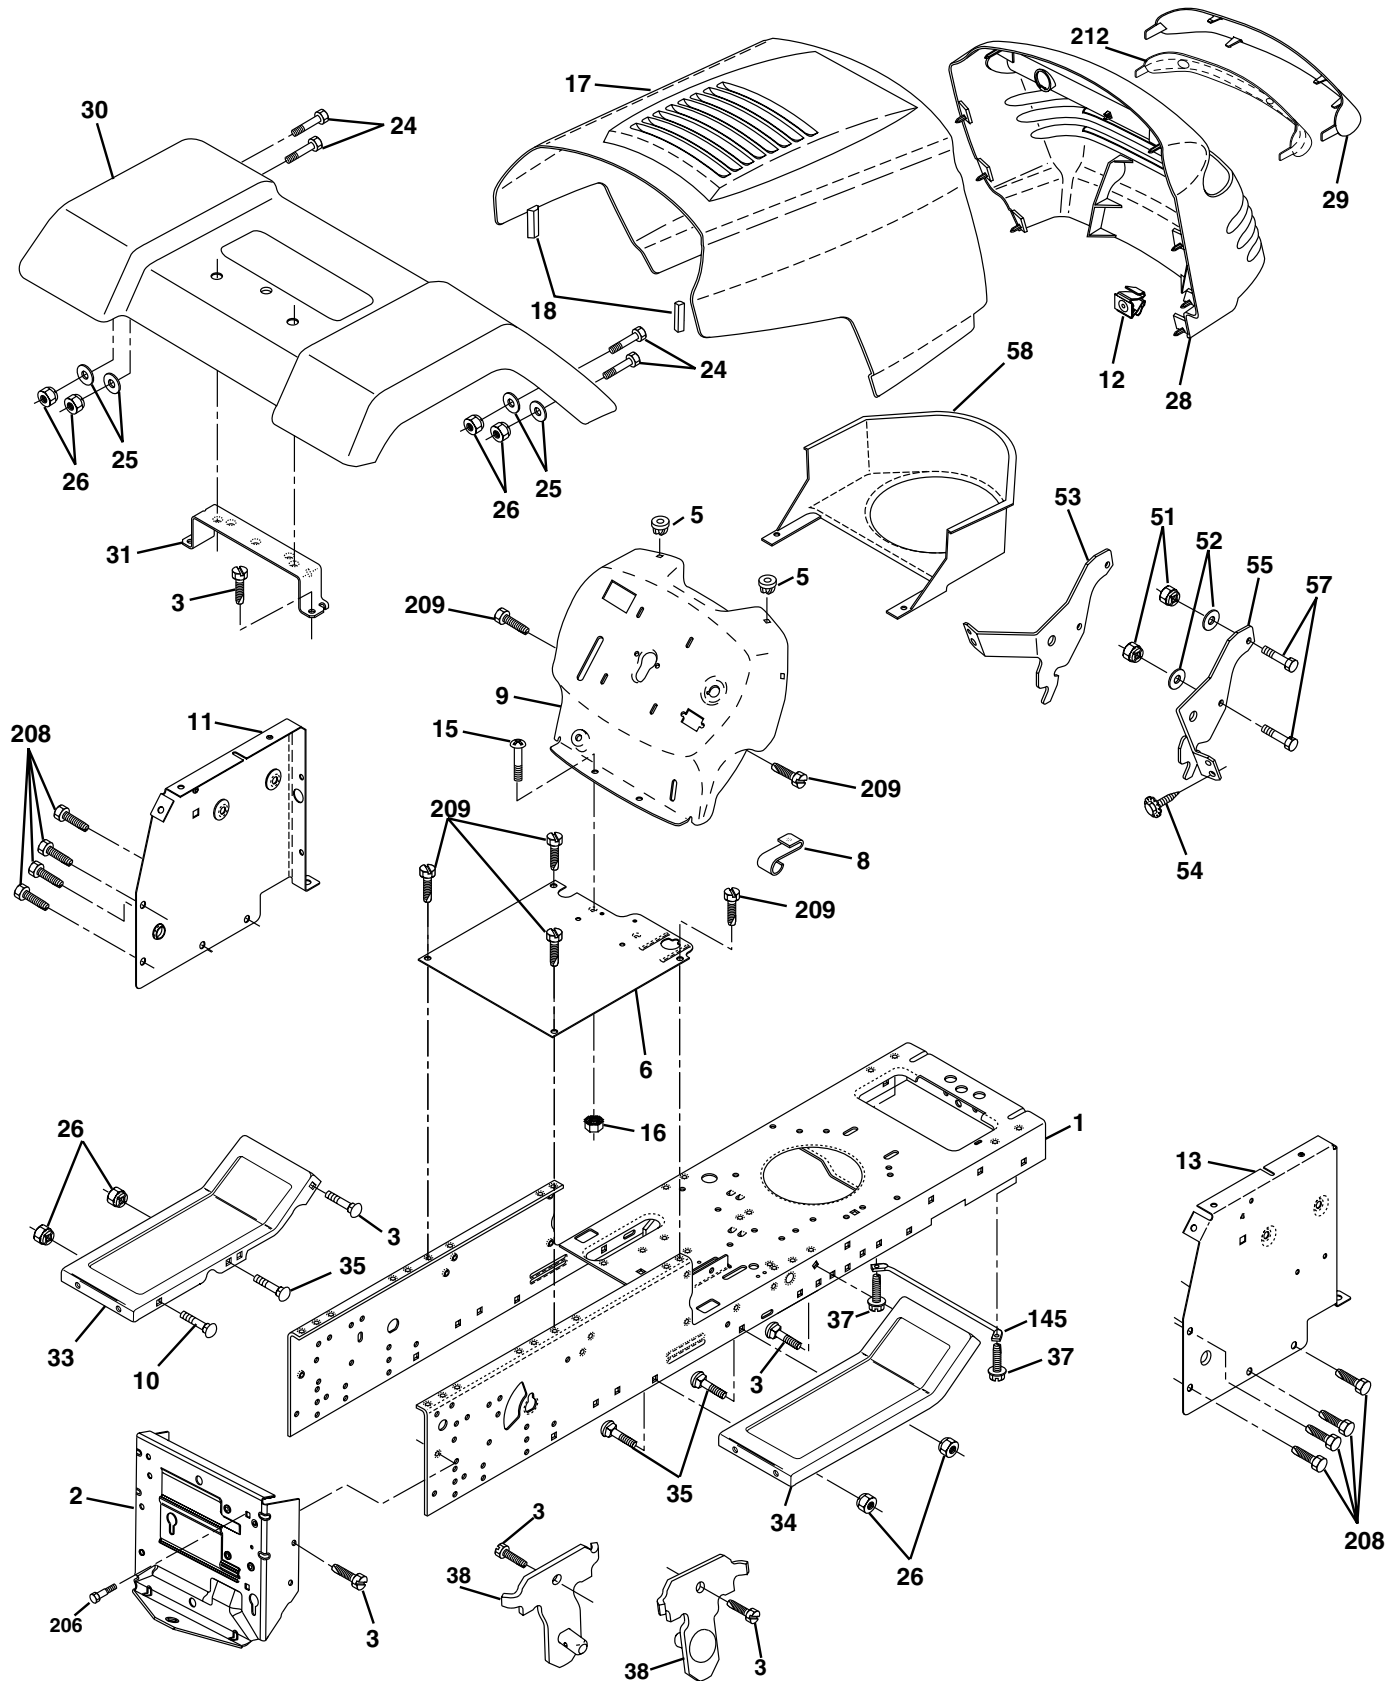

REPAIR PARTS

TRACTOR - - MODEL NUMBER (LT1238) LT1238A, PRODUCT NO. 954 56 70-24
ELECTRICAL

KEY NO.	PART NO.	DESCRIPTION
1	532144925	Battery 12 Volt 25 Amp
2	874760412	Bolt Hex Hd 1/4-20unc X 3/4
8	532156417	Case Battery Mech Hiinge
16	532153664	Switch Interlock Push-In
21	532166181	Harness Asm Light W/4152j
22	532004152	Bulb Light #1156
24	532124780	Cable Battery 6 Ga 11"red
25	532146147	Cable Battery
26	532175158	Fuse
27	873510400	Nut Keps Hex 1/4-20 Unc
28	532124773	Cable Ground 6 Ga 12"black
29	532121305	Switch Plunger Nc Gray
30	532175566	Switch Ign
33	532140401	Key Ign
40	532170217	Harness Ign
41	871110408	Bolt Blk Fin Hex 1/4-20
42	532131563	Cover Terminal Red
43	532175141	Solenoid
48	532140844	Adapter Ammeter
52	532141940	Protection Wire Loop

NOTE: All component dimensions given in U. S. inches 1 inch = 25.4 mm.

REPAIR PARTS

TRACTOR - - MODEL NUMBER (LT1238) LT1238A, PRODUCT NO. 954 56 70-24
CHASSIS

REPAIR PARTS

TRACTOR - - MODEL NUMBER (LT1238) LT1238A, PRODUCT NO. 954 56 70-24
CHASSIS

NOTE: All component dimensions given in U.S. inches
1 inch = 25.4 mm

REPAIR PARTS

TRACTOR - - MODEL NUMBER (LT1238) LT1238A, PRODUCT NO. 954 56 70-24
SEAT

KEY NO.	PART NO.	DESCRIPTION
1	532130875	Seat
2	532140551	Bracket Seat Pivot
3	871110616	Bolt Hex 3/8 - 16 X 1
4	819131610	Washer 13/32 X 1 X10Ga.
5	532145006	Clip Push-In Hinged
6	873800600	Nut Lock Hex w/Ins 3/8 - 16
7	532124181	Spring Seat Cprsn 2 250 Blk Zi
8	817000616	Screw 3/8-16 x 1.5
9	819131614	Washer 13/32 X 1 X 14 Ga
10	532174894	Pan Pnt Seat (Blk)
12	532121246	Bracket Pnt Mounting Switch
13	532121248	Bushing Snap Blk Nyl