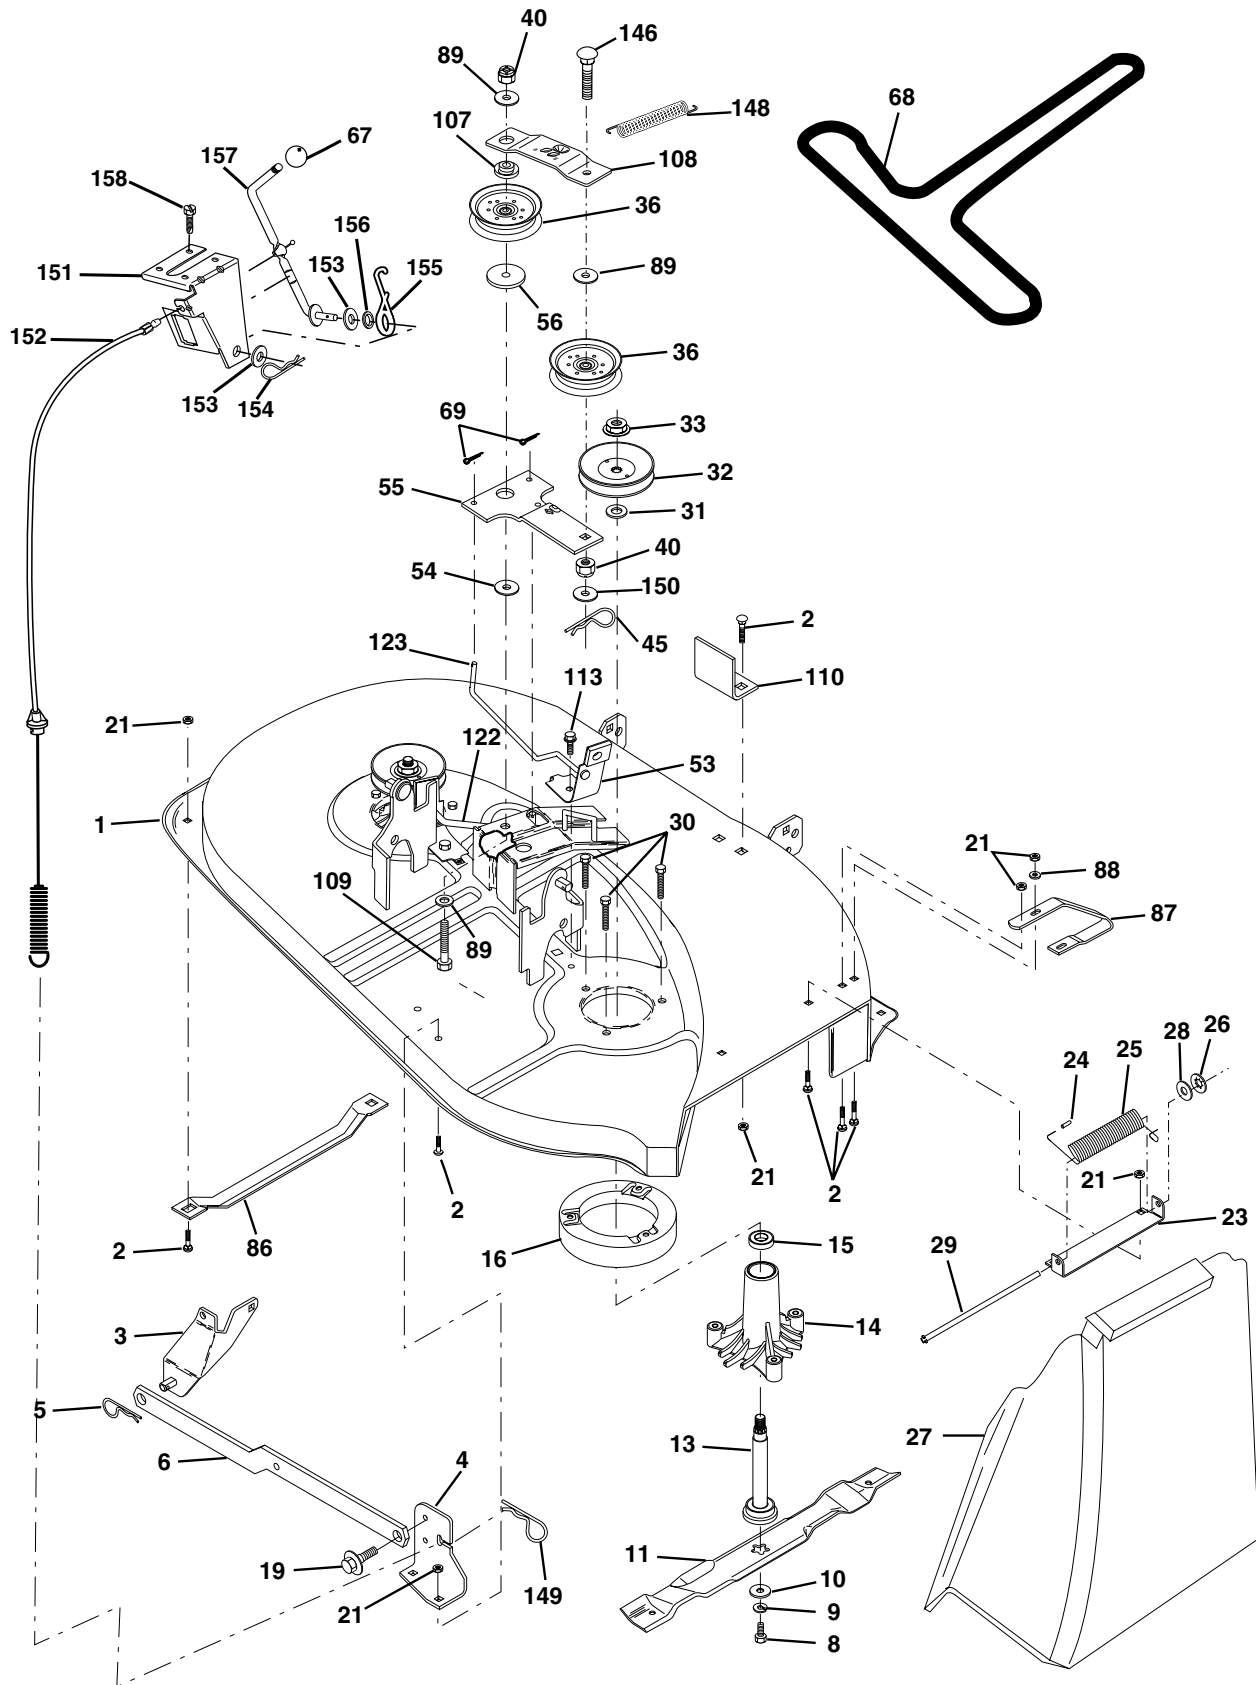

NOTE: All component dimensions given in U.S. inches
1 inch = 25.4 mm.

REPAIR PARTS

TRACTOR - - MODEL NUMBER (LT1238) LT1238A, PRODUCT NO. 954 56 70-24
DECALS

KEY NO.	PART NO.	DESCRIPTION
1	532101892	Decal, Clutch/Brake Eng/Fr
3	532170839	Decal, Engine HP
4	532170563	Decal Warning
6	532157140	Decal, Fender Danger English
7	532175854	Decal Ins Str Wh
9	532176822	Decal Fender
12	532176769	Decal, Hood RH
14	532176770	Decal, Hood LH
15	532145005	Decal, Caution, Battery
16	532157163	Decal, Oper Sdl P/L Gear Dr Eng
17	532136832	Decal, V-Belt Sch.

NOTE: All component dimensions given in U.S. inches
1 inch = 25.4 mm

REPAIR PARTS

TRACTOR - - MODEL NUMBER (LT1238) LT1238A, PRODUCT NO. 954 56 70-24
MOWER LIFT

REPAIR PARTS

TRACTOR - - MODEL NUMBER (LT1238) LT1238A, PRODUCT NO. 954 56 70-24
MOWER LIFT

KEY NO.	PART NO.	DESCRIPTION
1	532159460	Wire Asm Inner/Sprg w/plunger
2	532159471	Shaft Asm Lift RH
3	532105767	Pin Groove 1 500 Zinc
4	812000002	E Ring #5133-62
5	819211621	Washer 21/32 X 1 X 21 Ga
6	532120183	Bearing Nylon Blk 629 Id
7	532109413	Grip Handle Bicycle Matte Blk
8	532124526	Button Plunger Black
11	532139865	Link Lift LH Fixed Length
12	532139866	Link Lift RH Fixed Length
13	532124670	Retainer Spring
15	532173288	Link Front
16	873350800	Nut Jam Hex 1/2-13 Unc
17	532130171	Trunnion Blk Zinc
18	873800800	Nut Lockw/Wsh 1/2-13 Unc
19	532139868	Arm Suspension Rear
20	532163552	Retainer, Spring
31	532169865	Bearing Pvt Lift
32	873540600	Nut Crownlock 3/8-24

NOTE: All component dimensions given in U.S. inches
1 inch = 25.4 mm.

REPAIR PARTS

TRACTOR - - MODEL NUMBER (LT1238) LT1238A, PRODUCT NO. 954 56 70-24
MOWER DECK

REPAIR PARTS

**TRACTOR - - MODEL NUMBER (LT1238) LT1238A, PRODUCT NO. 954 56 70-24
MOWER DECK**