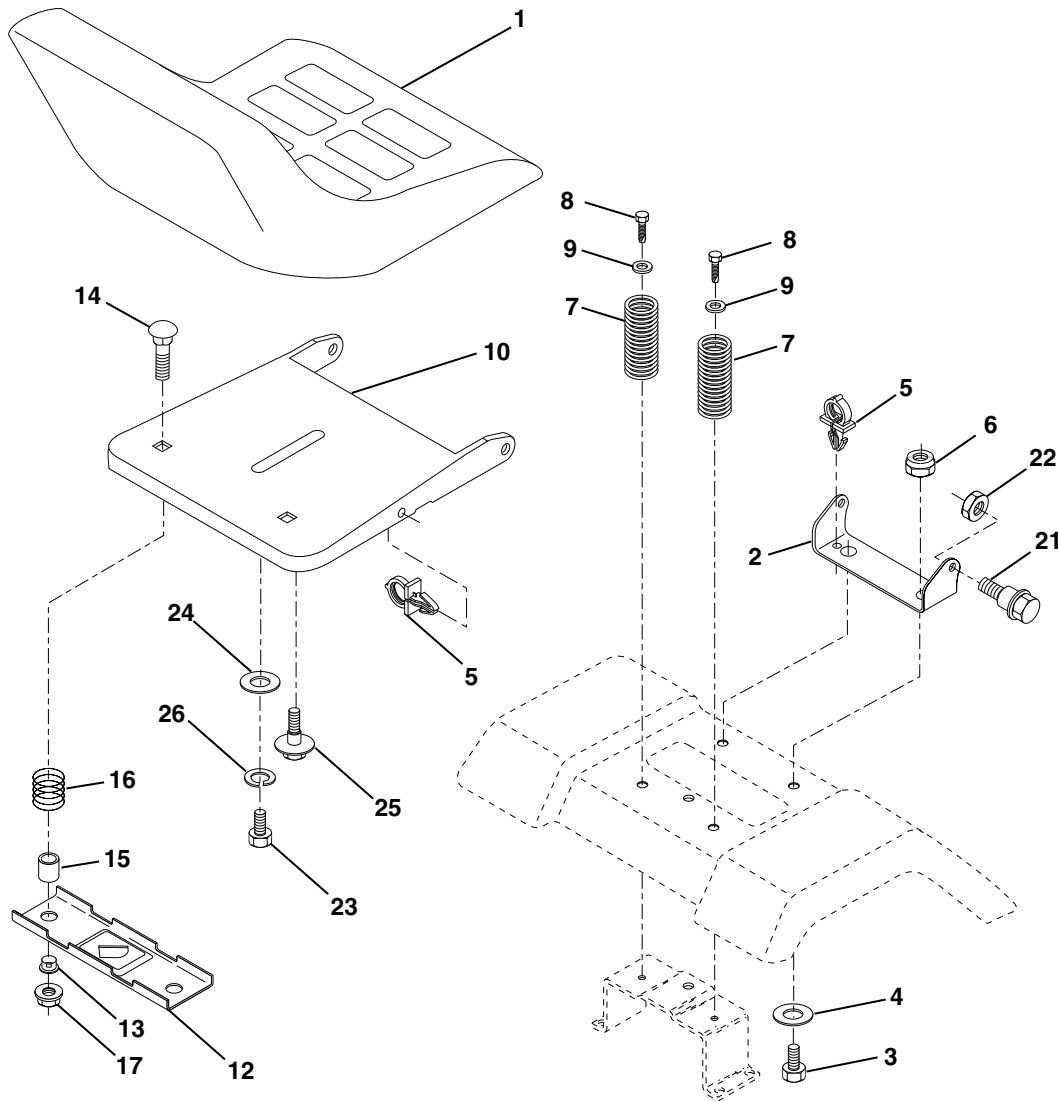

NOTE: All component dimensions given in U.S. inches
1 inch = 25.4 mm.

REPAIR PARTS

TRACTOR - - MODEL NUMBER (LT1238) LT1238A, PRODUCT NO. 954 56 70-24
ENGINE

OPTIONAL EQUIPMENT
Spark Arrester

REPAIR PARTS

**TRACTOR - - MODEL NUMBER (LT1238) LT1238A, PRODUCT NO. 954 56 70-24
ENGINE**

KEY NO.	PART NO.	DESCRIPTION
1	532170551	Control Th/ch Flag
2	817720410	Screw Hex Thd Cut 1/4-20x5/8 T
3	-----	Engine, B&S 289707 (Order parts from engine manufacturer)
4	532137348	Muffler Exhaust B&S Lc
13	532165291	Gasket Eng 1 313 Id Tin Plated
14	532148456	Tube Drain Oil Easy
16	811050600	Washer Lock Ext Tooth 3/8
23	532169837	Shield BRN/DBR Guard
29	532137180	Kit Spark Arrestor (Flat Scrm)
31	532109202	Tank Fuel Front
32	532140527	Cap Asm Fuel
33	532123487	Clamp Hose
37	532137040	Line Fuel 20"
38	532148315	Plug Drain Oil Easy
40	532124028	Bushing Snap Nyl Blk Fuel Line
44	817670412	Screw Thdrol 1/4-20 x 3/4
45	817000612	Screw Hex Wsh Thdrol 3/8-16
46	819091416	Washer 9/32 X 7/8 X 16 Ga
62	810040500	Washer Lock Hvy Hlcl Spr
72	871070512	Screw Hexcap 5/16-18 x 3/4
78	817060620	Screw 3/8-16 x 1-1/4
81	873510400	Nut Keps Hex 1/4-20 Unc

NOTE: All component dimensions given in U.S. inches
1 inch = 25.4 mm

REPAIR PARTS

TRACTOR - - MODEL NUMBER (LT1238) LT1238A, PRODUCT NO. 954 56 70-24
SEAT

KEY NO.	PART NO.	DESCRIPTION
1	532130875	Seat
2	532140551	Bracket Seat Pivot
3	871110616	Bolt Hex 3/8 - 16 X 1
4	819131610	Washer 13/32 X 1 X10Ga.
5	532145006	Clip Push-In Hinged
6	873800600	Nut Lock Hex w/Ins 3/8 - 16
7	532124181	Spring Seat Cprsn 2 250 Blk Zi
8	817000616	Screw 3/8-16 x 1.5
9	819131614	Washer 13/32 X 1 X 14 Ga
10	532174894	Pan Pnt Seat (Blk)
12	532121246	Bracket Pnt Mounting Switch
13	532121248	Bushing Snap Blk Nyl