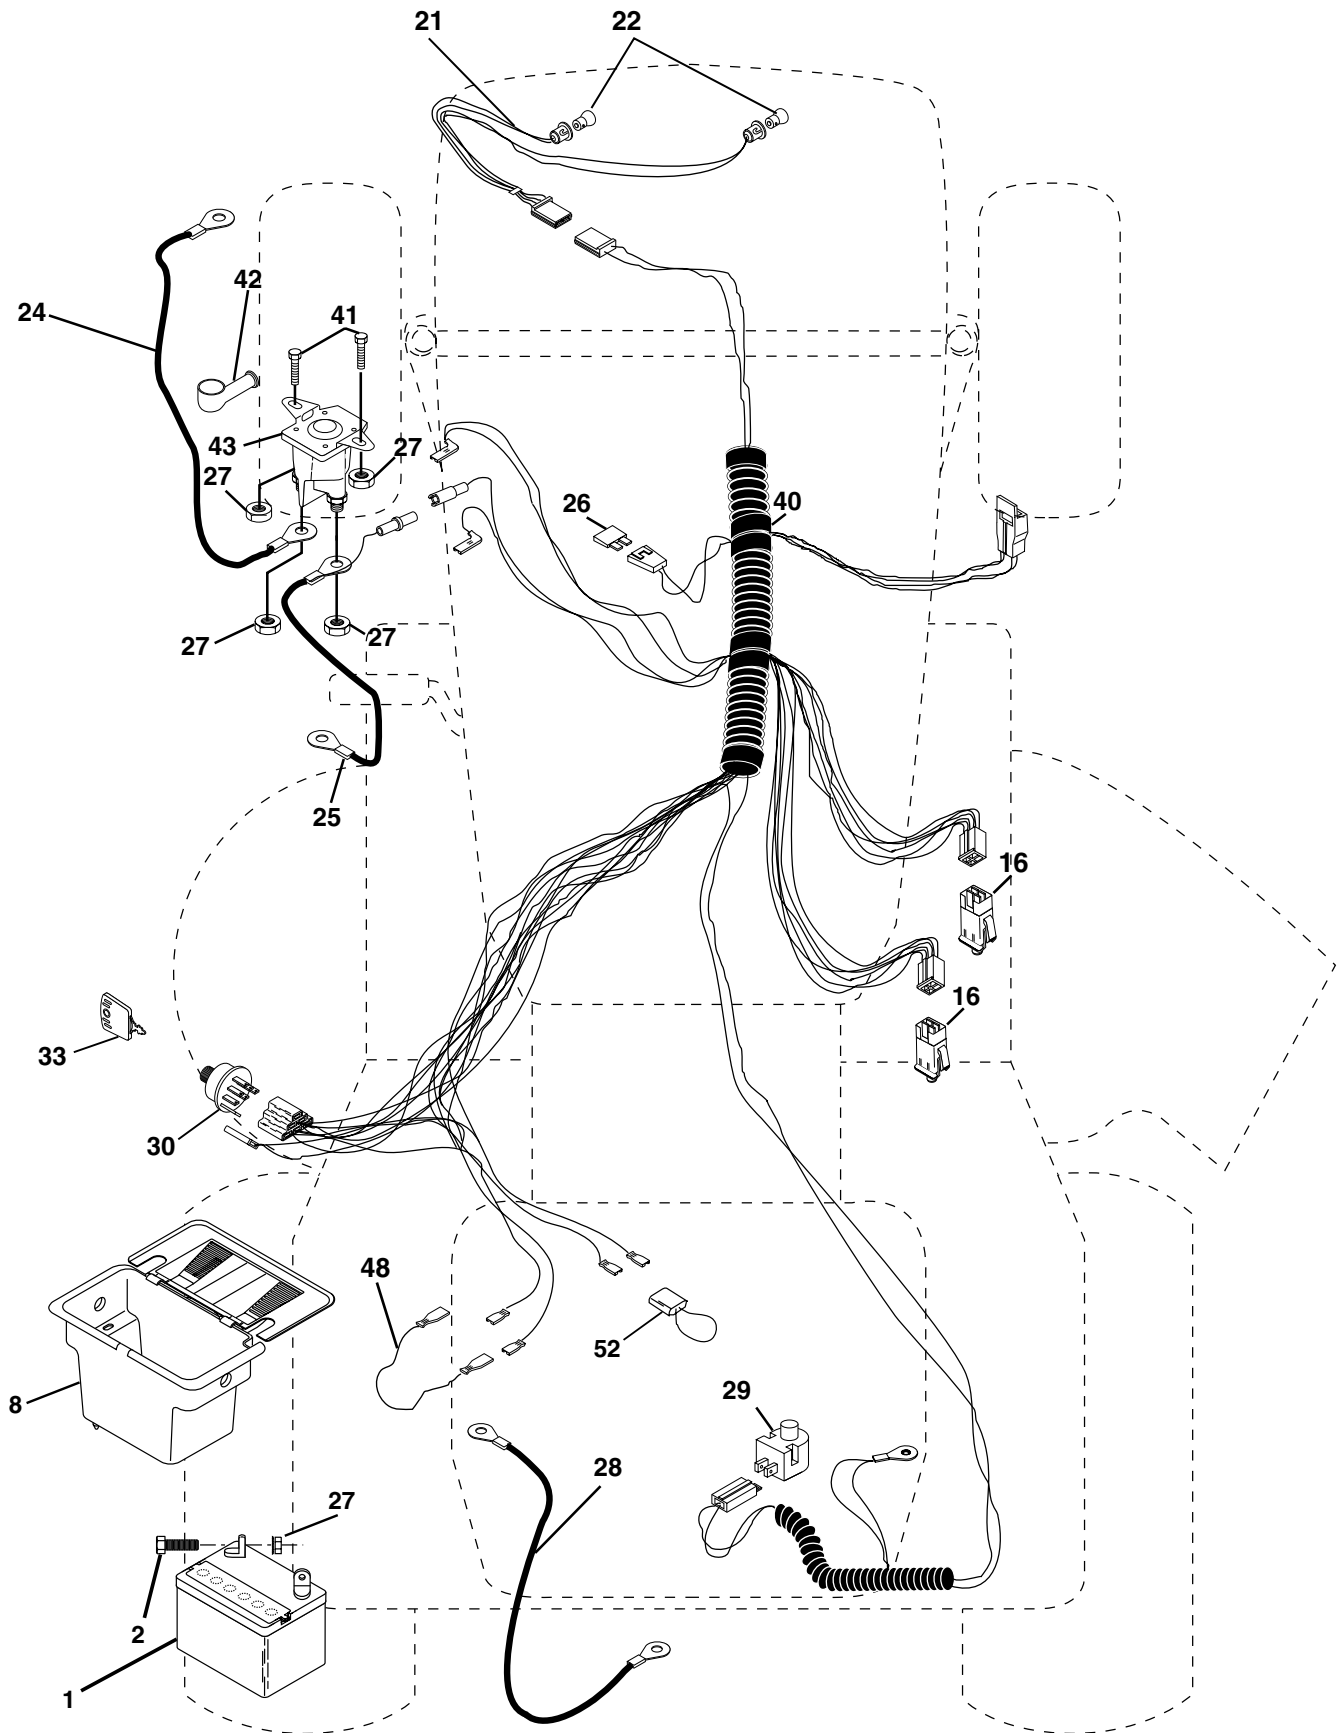

Illustrated Parts List	2000-10
	I0002016

LT 1238 A

954567024

Repair Parts Manual

Ride Mower

**TRACTOR - - MODEL NUMBER (LT1238) LT1238A, PRODUCT NO. 954 56 70-24
SCHEMATIC**

REPAIR PARTS

TRACTOR - - MODEL NUMBER (LT1238) LT1238A, PRODUCT NO. 954 56 70-24
ELECTRICAL

REPAIR PARTS

TRACTOR - - MODEL NUMBER (LT1238) LT1238A, PRODUCT NO. 954 56 70-24
ELECTRICAL

KEY NO.	PART NO.	DESCRIPTION
1	532144925	Battery 12 Volt 25 Amp
2	874760412	Bolt Hex Hd 1/4-20unc X 3/4
8	532156417	Case Battery Mech Hiinge
16	532153664	Switch Interlock Push-In
21	532166181	Harness Asm Light W/4152j
22	532004152	Bulb Light #1156
24	532124780	Cable Battery 6 Ga 11"red
25	532146147	Cable Battery
26	532175158	Fuse
27	873510400	Nut Keps Hex 1/4-20 Unc
28	532124773	Cable Ground 6 Ga 12"black
29	532121305	Switch Plunger Nc Gray
30	532175566	Switch Ign
33	532140401	Key Ign
40	532170217	Harness Ign
41	871110408	Bolt Blk Fin Hex 1/4-20
42	532131563	Cover Terminal Red
43	532175141	Solenoid
48	532140844	Adapter Ammeter
52	532141940	Protection Wire Loop

NOTE: All component dimensions given in U.S. inches
1 inch = 25.4 mm.

REPAIR PARTS

TRACTOR - - MODEL NUMBER (LT1238) LT1238A, PRODUCT NO. 954 56 70-24
DECALS

KEY NO.	PART NO.	DESCRIPTION
1	532101892	Decal, Clutch/Brake Eng/Fr
3	532170839	Decal, Engine HP
4	532170563	Decal Warning
6	532157140	Decal, Fender Danger English
7	532175854	Decal Ins Str Wh
9	532176822	Decal Fender
12	532176769	Decal, Hood RH
14	532176770	Decal, Hood LH
15	532145005	Decal, Caution, Battery
16	532157163	Decal, Oper Sdl P/L Gear Dr Eng
17	532136832	Decal, V-Belt Sch.