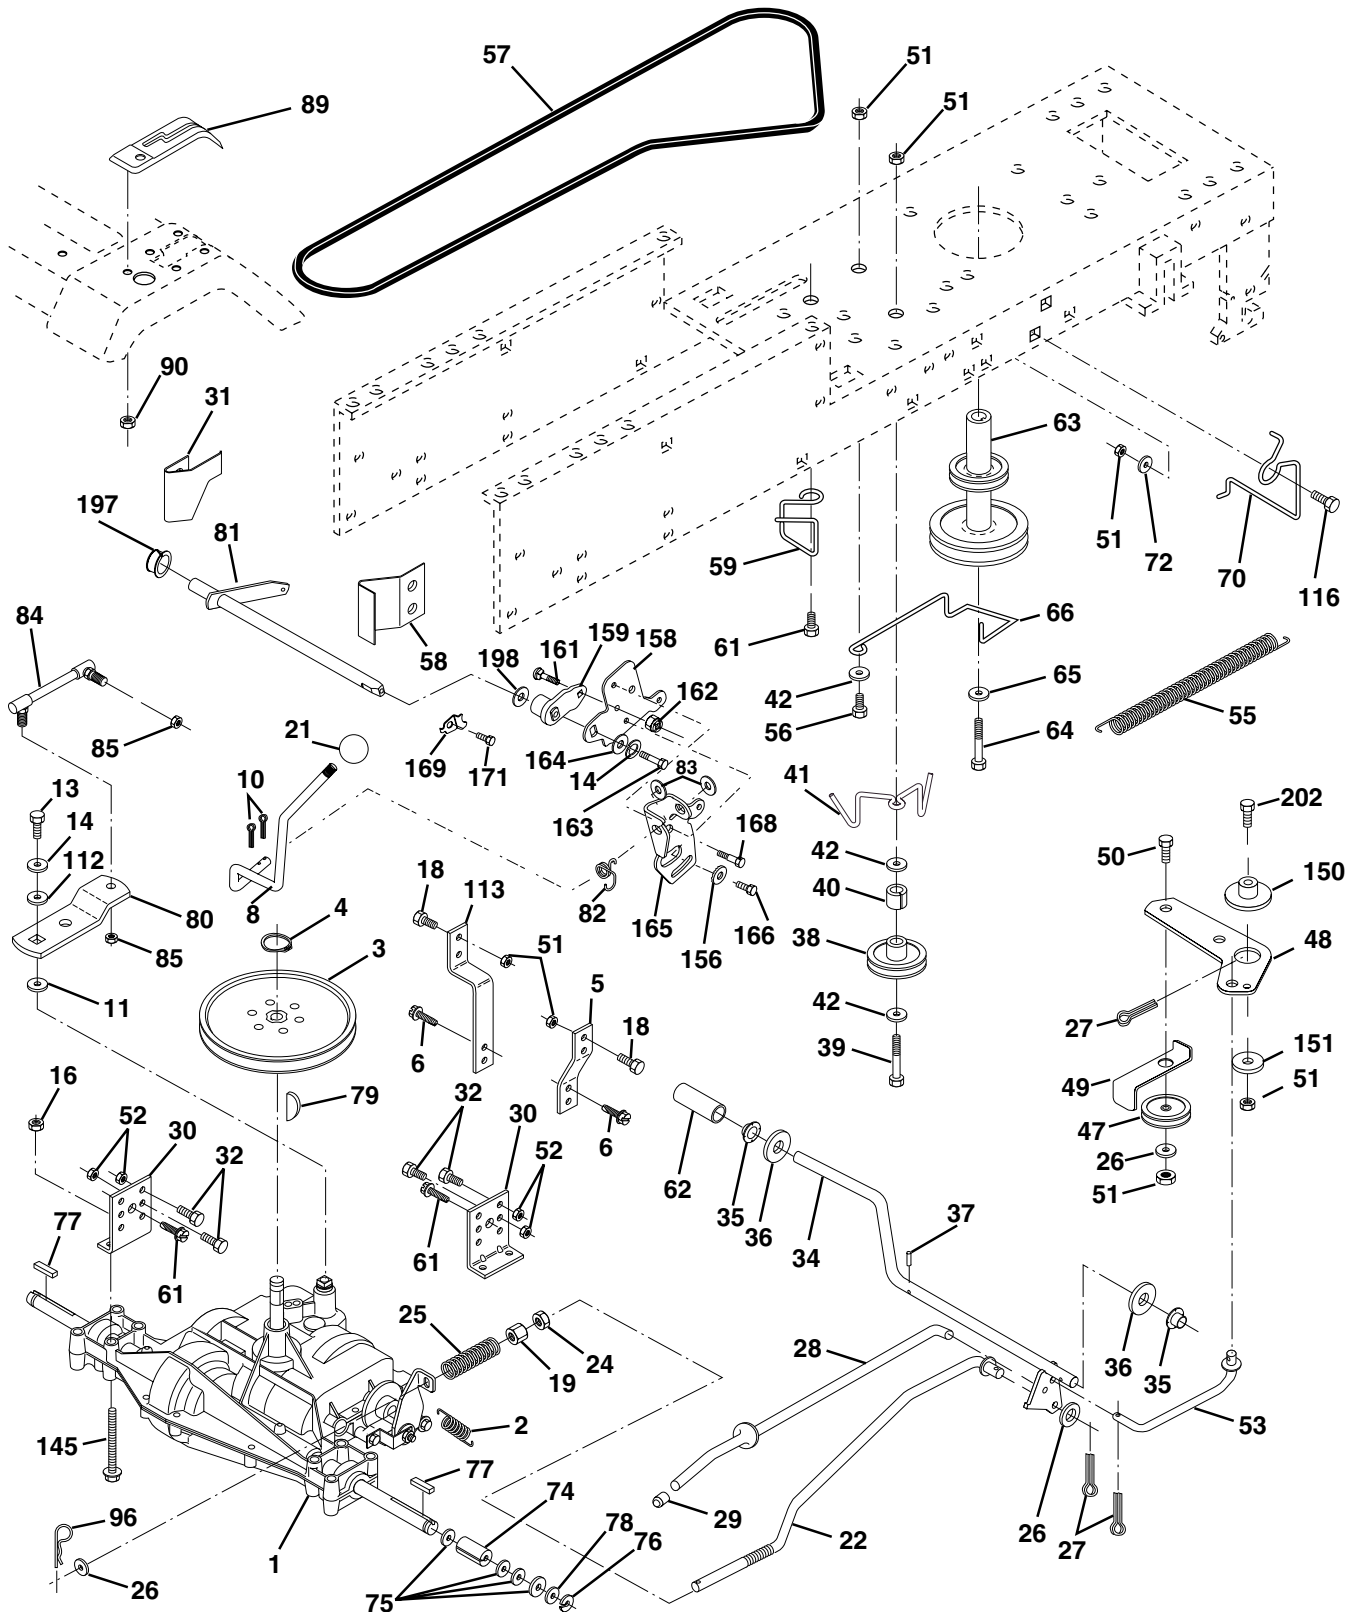

REPAIR PARTS

TRACTOR - - MODEL NUMBER (LT1238) LT1238A, PRODUCT NO. 954 56 70-24
ELECTRICAL

KEY NO.	PART NO.	DESCRIPTION
1	532144925	Battery 12 Volt 25 Amp
2	874760412	Bolt Hex Hd 1/4-20unc X 3/4
8	532156417	Case Battery Mech Hiinge
16	532153664	Switch Interlock Push-In
21	532166181	Harness Asm Light W/4152j
22	532004152	Bulb Light #1156
24	532124780	Cable Battery 6 Ga 11"red
25	532146147	Cable Battery
26	532175158	Fuse
27	873510400	Nut Keps Hex 1/4-20 Unc
28	532124773	Cable Ground 6 Ga 12"black
29	532121305	Switch Plunger Nc Gray
30	532175566	Switch Ign
33	532140401	Key Ign
40	532170217	Harness Ign
41	871110408	Bolt Blk Fin Hex 1/4-20
42	532131563	Cover Terminal Red
43	532175141	Solenoid
48	532140844	Adapter Ammeter
52	532141940	Protection Wire Loop

NOTE: All component dimensions given in U. S. inches 1 inch = 25.4 mm.

REPAIR PARTS

TRACTOR - - MODEL NUMBER (LT1238) LT1238A, PRODUCT NO. 954 56 70-24
CHASSIS

REPAIR PARTS

TRACTOR - - MODEL NUMBER (LT1238) LT1238A, PRODUCT NO. 954 56 70-24
CHASSIS

NOTE: All component dimensions given in U.S. inches
1 inch = 25.4 mm.

REPAIR PARTS

TRACTOR - - MODEL NUMBER (LT1238) LT1238A, PRODUCT NO. 954 56 70-24
DRIVE

REPAIR PARTS

TRACTOR - - MODEL NUMBER (LT1238) LT1238A, PRODUCT NO. 954 56 70-24 DRIVE

NOTE: All component dimensions given in U.S. inches
1 inch = 25.4 mm

REPAIR PARTS

TRACTOR - - MODEL NUMBER (LT1238) LT1238A, PRODUCT NO. 954 56 70-24
SEAT

KEY NO.	PART NO.	DESCRIPTION
1	532130875	Seat
2	532140551	Bracket Seat Pivot
3	871110616	Bolt Hex 3/8 - 16 X 1
4	819131610	Washer 13/32 X 1 X10Ga.
5	532145006	Clip Push-In Hinged
6	873800600	Nut Lock Hex w/Ins 3/8 - 16
7	532124181	Spring Seat Cprsn 2 250 Blk Zi
8	817000616	Screw 3/8-16 x 1.5
9	819131614	Washer 13/32 X 1 X 14 Ga
10	532174894	Pan Pnt Seat (Blk)
12	532121246	Bracket Pnt Mounting Switch
13	532121248	Bushing Snap Blk Nyl