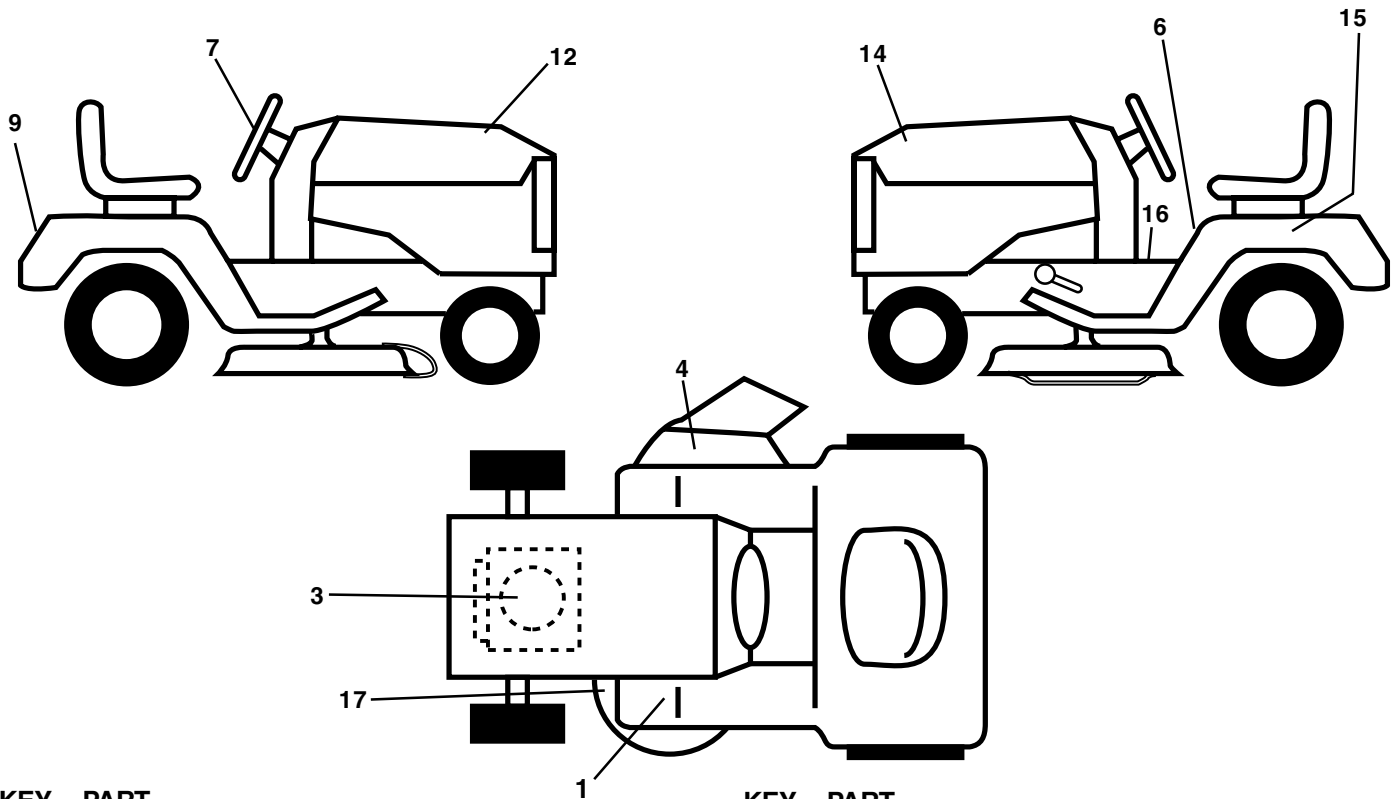

NOTE: All component dimensions given in U.S. inches
1 inch = 25.4 mm

REPAIR PARTS

TRACTOR - - MODEL NUMBER (LT1238) LT1238A, PRODUCT NO. 954 56 70-24
SEAT

KEY NO.	PART NO.	DESCRIPTION
1	532130875	Seat
2	532140551	Bracket Seat Pivot
3	871110616	Bolt Hex 3/8 - 16 X 1
4	819131610	Washer 13/32 X 1 X10Ga.
5	532145006	Clip Push-In Hinged
6	873800600	Nut Lock Hex w/Ins 3/8 - 16
7	532124181	Spring Seat Cprsn 2 250 Blk Zi
8	817000616	Screw 3/8-16 x 1.5
9	819131614	Washer 13/32 X 1 X 14 Ga
10	532174894	Pan Pnt Seat (Blk)
12	532121246	Bracket Pnt Mounting Switch
13	532121248	Bushing Snap Blk Nyl

NOTE: All component dimensions given in U.S. inches
1 inch = 25.4 mm.

REPAIR PARTS

TRACTOR - - MODEL NUMBER (LT1238) LT1238A, PRODUCT NO. 954 56 70-24
DECALS

KEY NO.	PART NO.	DESCRIPTION
1	532101892	Decal, Clutch/Brake Eng/Fr
3	532170839	Decal, Engine HP
4	532170563	Decal Warning
6	532157140	Decal, Fender Danger English
7	532175854	Decal Ins Str Wh
9	532176822	Decal Fender
12	532176769	Decal, Hood RH
14	532176770	Decal, Hood LH
15	532145005	Decal, Caution, Battery
16	532157163	Decal, Oper Sdl P/L Gear Dr Eng
17	532136832	Decal, V-Belt Sch.