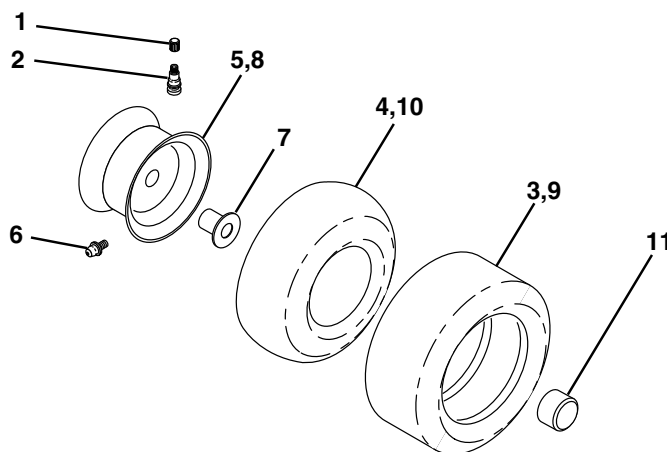

WHEELS & TIRES

KEY NO.	PART NO.	DESCRIPTION
1	532059192	Cap, Tire valve
2	532065139	Stem, Valve
3	532106222	Tire, Front
4	532059904	Tube, Front (Service item only)
5	532138336	Rim assembly, 6" front
6	532124957	Fitting, Grease (Front wheel only)
7	532124959	Bearing, Flange (Front wheel only)
8	532138337	Rim assembly, 8" rear
9	532124635	Tire, Rear
10	532124926	Tube, Rear (Service item only)
11	532175039	Cap, Hub Axle
--	532144334	Sealant, Tire (10 oz. Tube)

NOTE: All component dimensions given in U.S. inches
1 inch = 25.4 mm