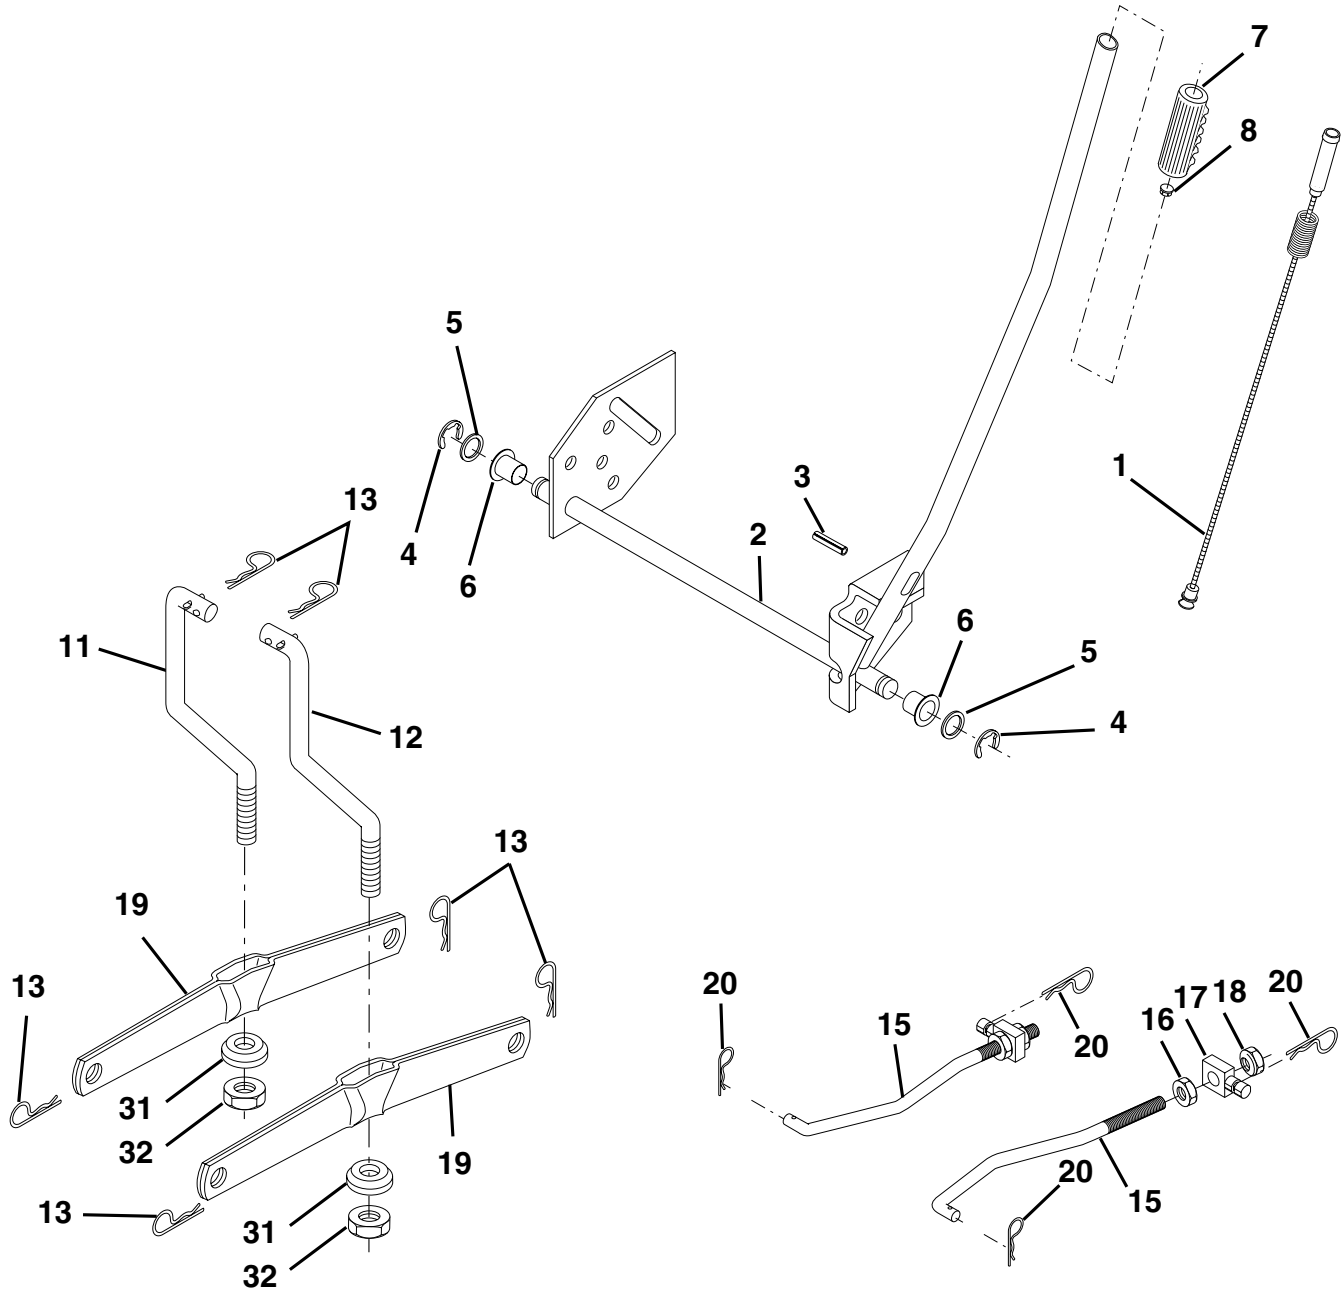

NOTE: All component dimensions given in U.S. inches
1 inch = 25.4 mm.

REPAIR PARTS

TRACTOR - - MODEL NUMBER (LT1238) LT1238A, PRODUCT NO. 954 56 70-24
DECALS

KEY NO.	PART NO.	DESCRIPTION
1	532101892	Decal, Clutch/Brake Eng/Fr
3	532170839	Decal, Engine HP
4	532170563	Decal Warning
6	532157140	Decal, Fender Danger English
7	532175854	Decal Ins Str Wh
9	532176822	Decal Fender
12	532176769	Decal, Hood RH
14	532176770	Decal, Hood LH
15	532145005	Decal, Caution, Battery
16	532157163	Decal, Oper Sdl P/L Gear Dr Eng
17	532136832	Decal, V-Belt Sch.

WHEELS & TIRES

KEY NO.	PART NO.	DESCRIPTION
1	532059192	Cap, Tire valve
2	532065139	Stem, Valve
3	532106222	Tire, Front
4	532059904	Tube, Front (Service item only)
5	532138336	Rim assembly, 6" front
6	532124957	Fitting, Grease (Front wheel only)
7	532124959	Bearing, Flange (Front wheel only)
8	532138337	Rim assembly, 8" rear
9	532124635	Tire, Rear
10	532124926	Tube, Rear (Service item only)
11	532175039	Cap, Hub Axle
--	532144334	Sealant, Tire (10 oz. Tube)

NOTE: All component dimensions given in U.S. inches
1 inch = 25.4 mm

REPAIR PARTS

TRACTOR - - MODEL NUMBER (LT1238) LT1238A, PRODUCT NO. 954 56 70-24
MOWER LIFT

REPAIR PARTS

TRACTOR - - MODEL NUMBER (LT1238) LT1238A, PRODUCT NO. 954 56 70-24
MOWER LIFT

NOTE: All component dimensions given in U.S. inches
1 inch = 25.4 mm.

REPAIR PARTS

TRACTOR - - MODEL NUMBER (LT1238) LT1238A, PRODUCT NO. 954 56 70-24
MOWER DECK

REPAIR PARTS

**TRACTOR - - MODEL NUMBER (LT1238) LT1238A, PRODUCT NO. 954 56 70-24
MOWER DECK**