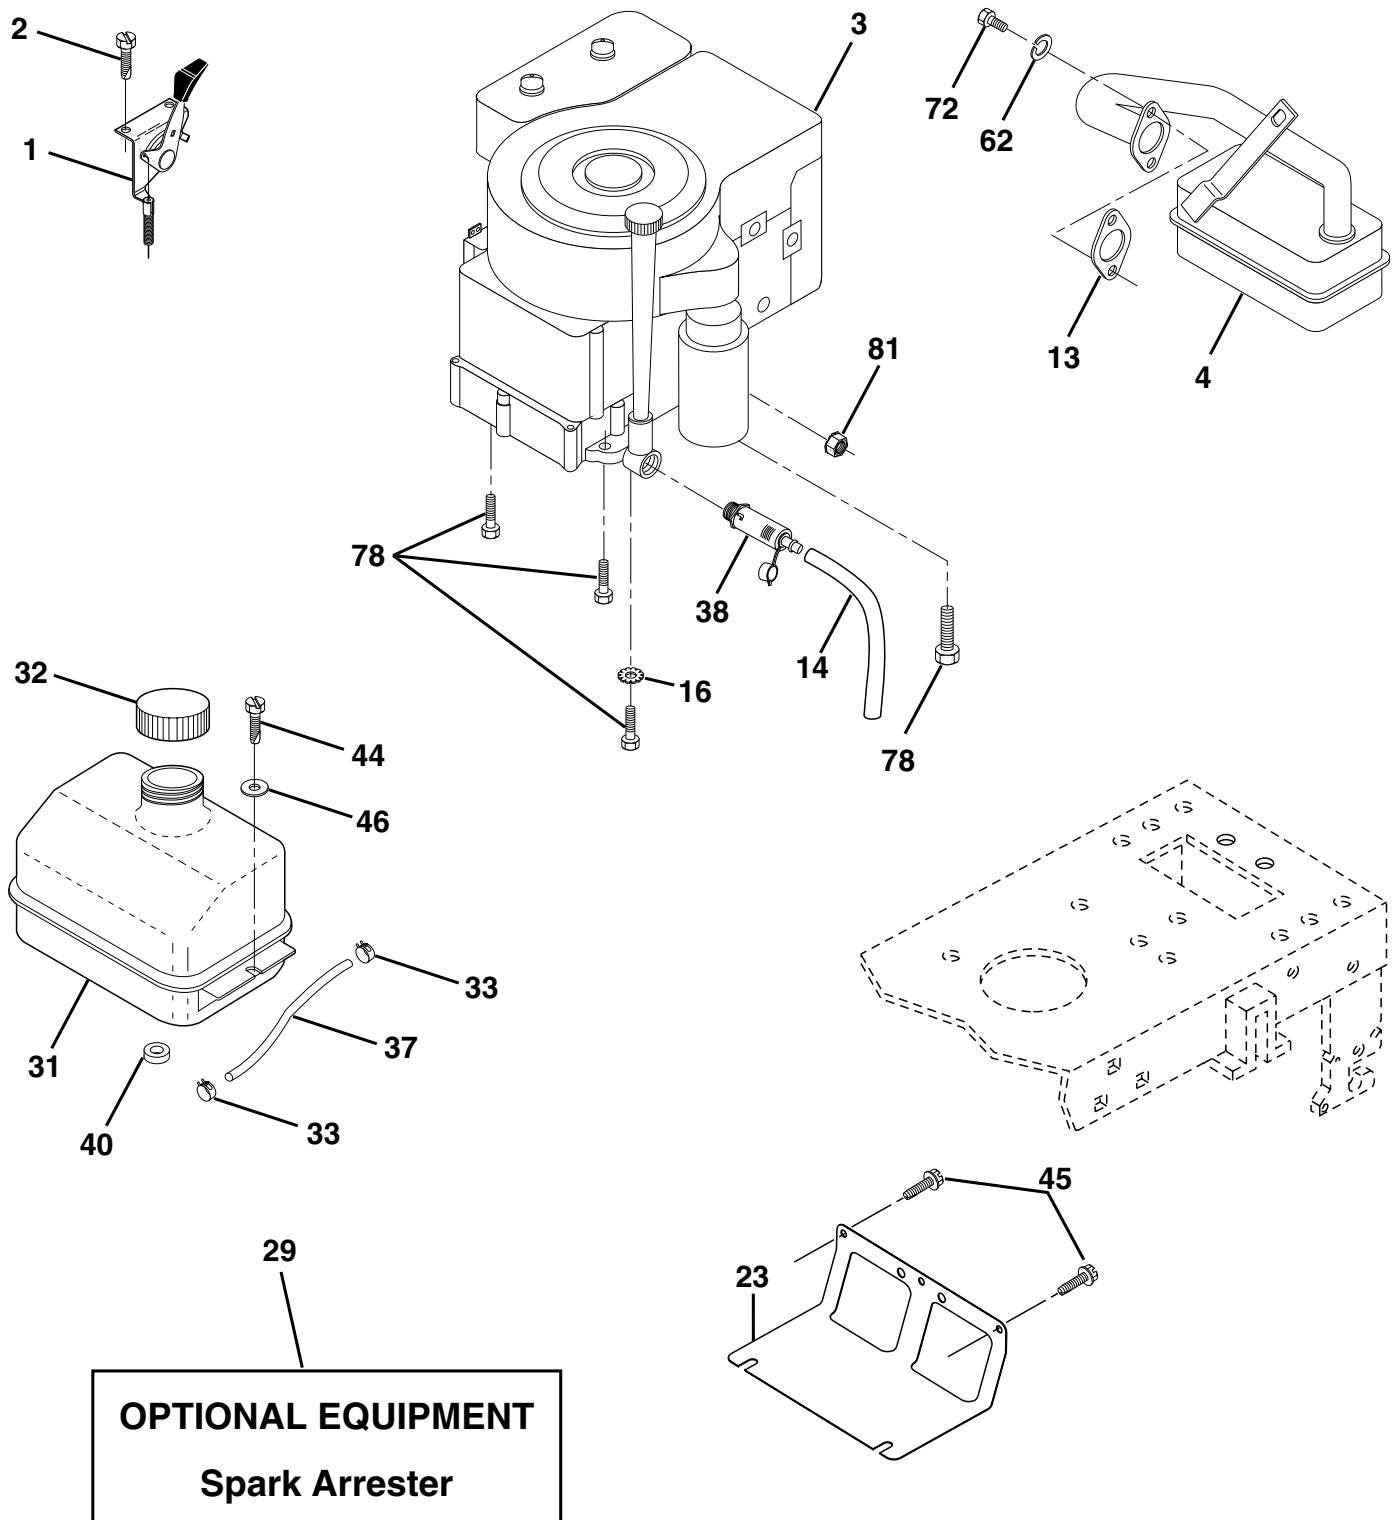

REPAIR PARTS

TRACTOR - - MODEL NUMBER (LT1238) LT1238A, PRODUCT NO. 954 56 70-24
ENGINE

OPTIONAL EQUIPMENT
Spark Arrester

REPAIR PARTS

**TRACTOR - - MODEL NUMBER (LT1238) LT1238A, PRODUCT NO. 954 56 70-24
ENGINE**

KEY NO.	PART NO.	DESCRIPTION
1	532170551	Control Th/ch Flag
2	817720410	Screw Hex Thd Cut 1/4-20x5/8 T
3	-----	Engine, B&S 289707 (Order parts from engine manufacturer)
4	532137348	Muffler Exhaust B&S Lc
13	532165291	Gasket Eng 1 313 Id Tin Plated
14	532148456	Tube Drain Oil Easy
16	811050600	Washer Lock Ext Tooth 3/8
23	532169837	Shield BRN/DBR Guard
29	532137180	Kit Spark Arrestor (Flat Scrm)
31	532109202	Tank Fuel Front
32	532140527	Cap Asm Fuel
33	532123487	Clamp Hose
37	532137040	Line Fuel 20"
38	532148315	Plug Drain Oil Easy
40	532124028	Bushing Snap Nyl Blk Fuel Line
44	817670412	Screw Thdrol 1/4-20 x 3/4
45	817000612	Screw Hex Wsh Thdrol 3/8-16
46	819091416	Washer 9/32 X 7/8 X 16 Ga
62	810040500	Washer Lock Hvy Hlcl Spr
72	871070512	Screw Hexcap 5/16-18 x 3/4
78	817060620	Screw 3/8-16 x 1-1/4
81	873510400	Nut Keps Hex 1/4-20 Unc

NOTE: All component dimensions given in U.S. inches
1 inch = 25.4 mm