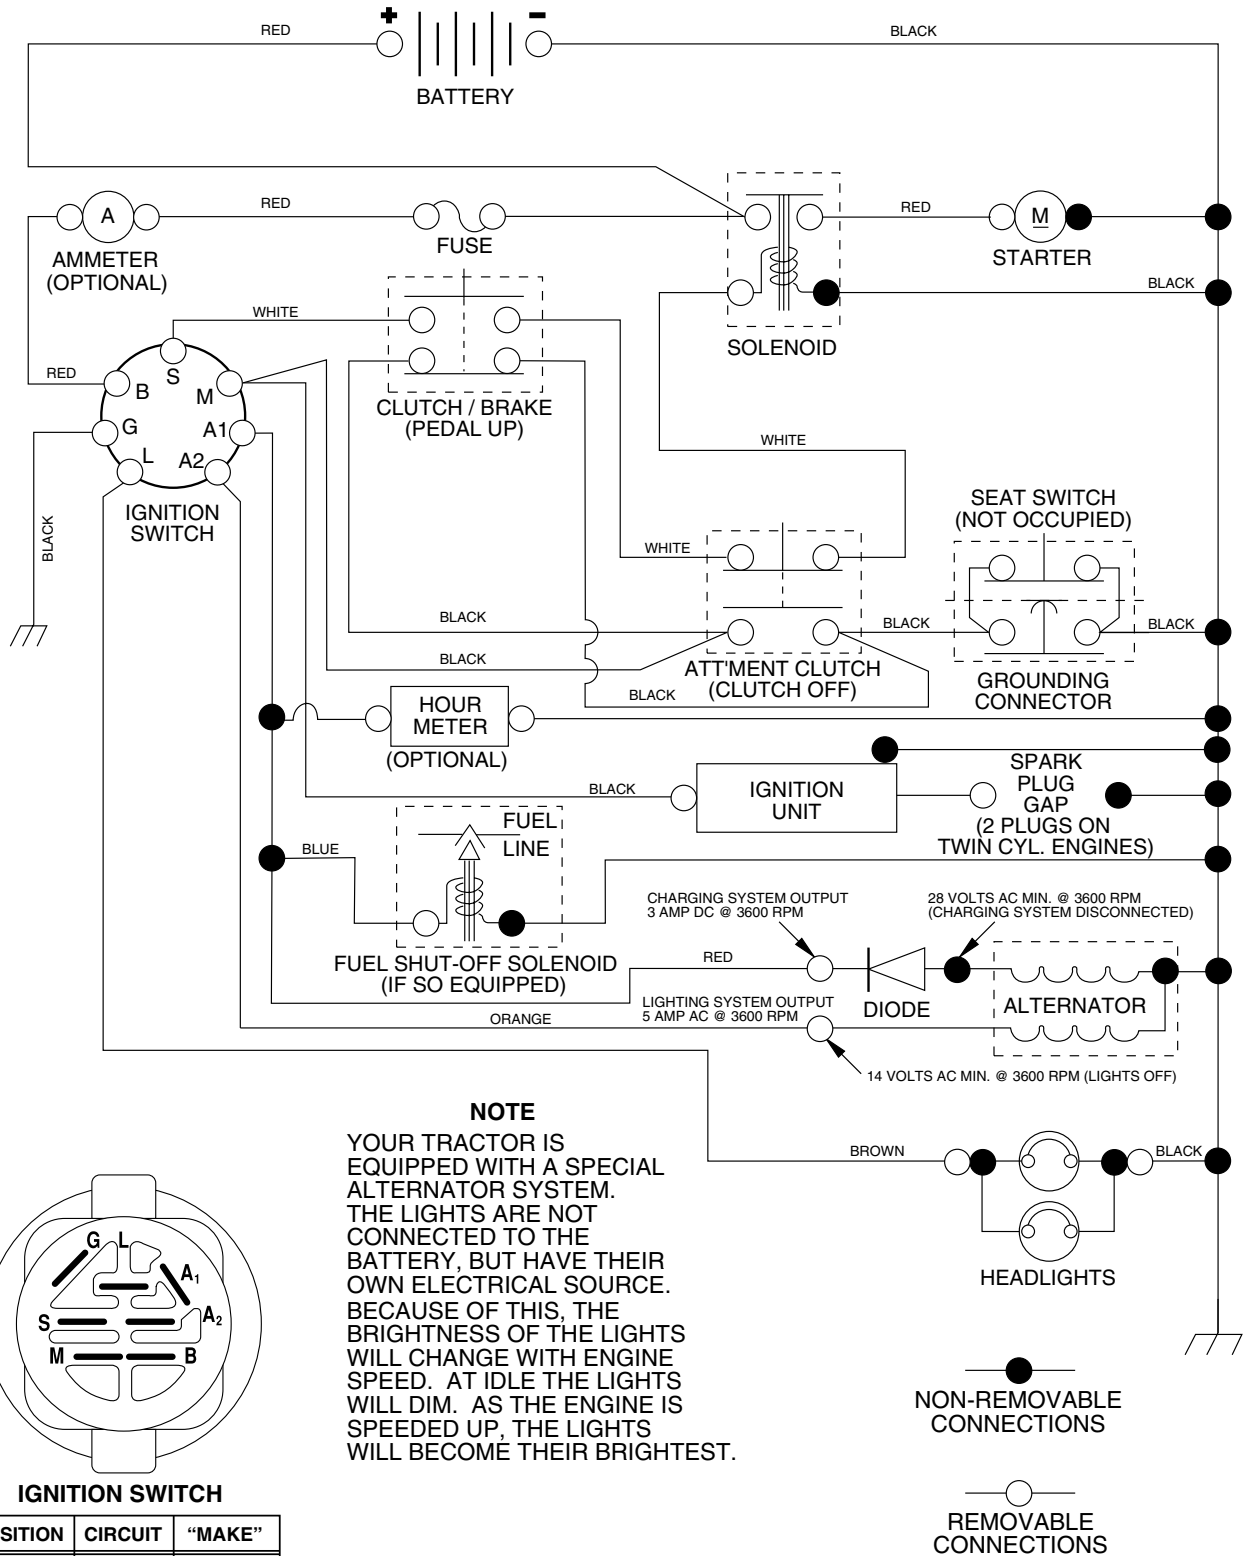

**TRACTOR - - MODEL NUMBER (LT1238) LT1238A, PRODUCT NO. 954 56 70-24
SCHEMATIC**