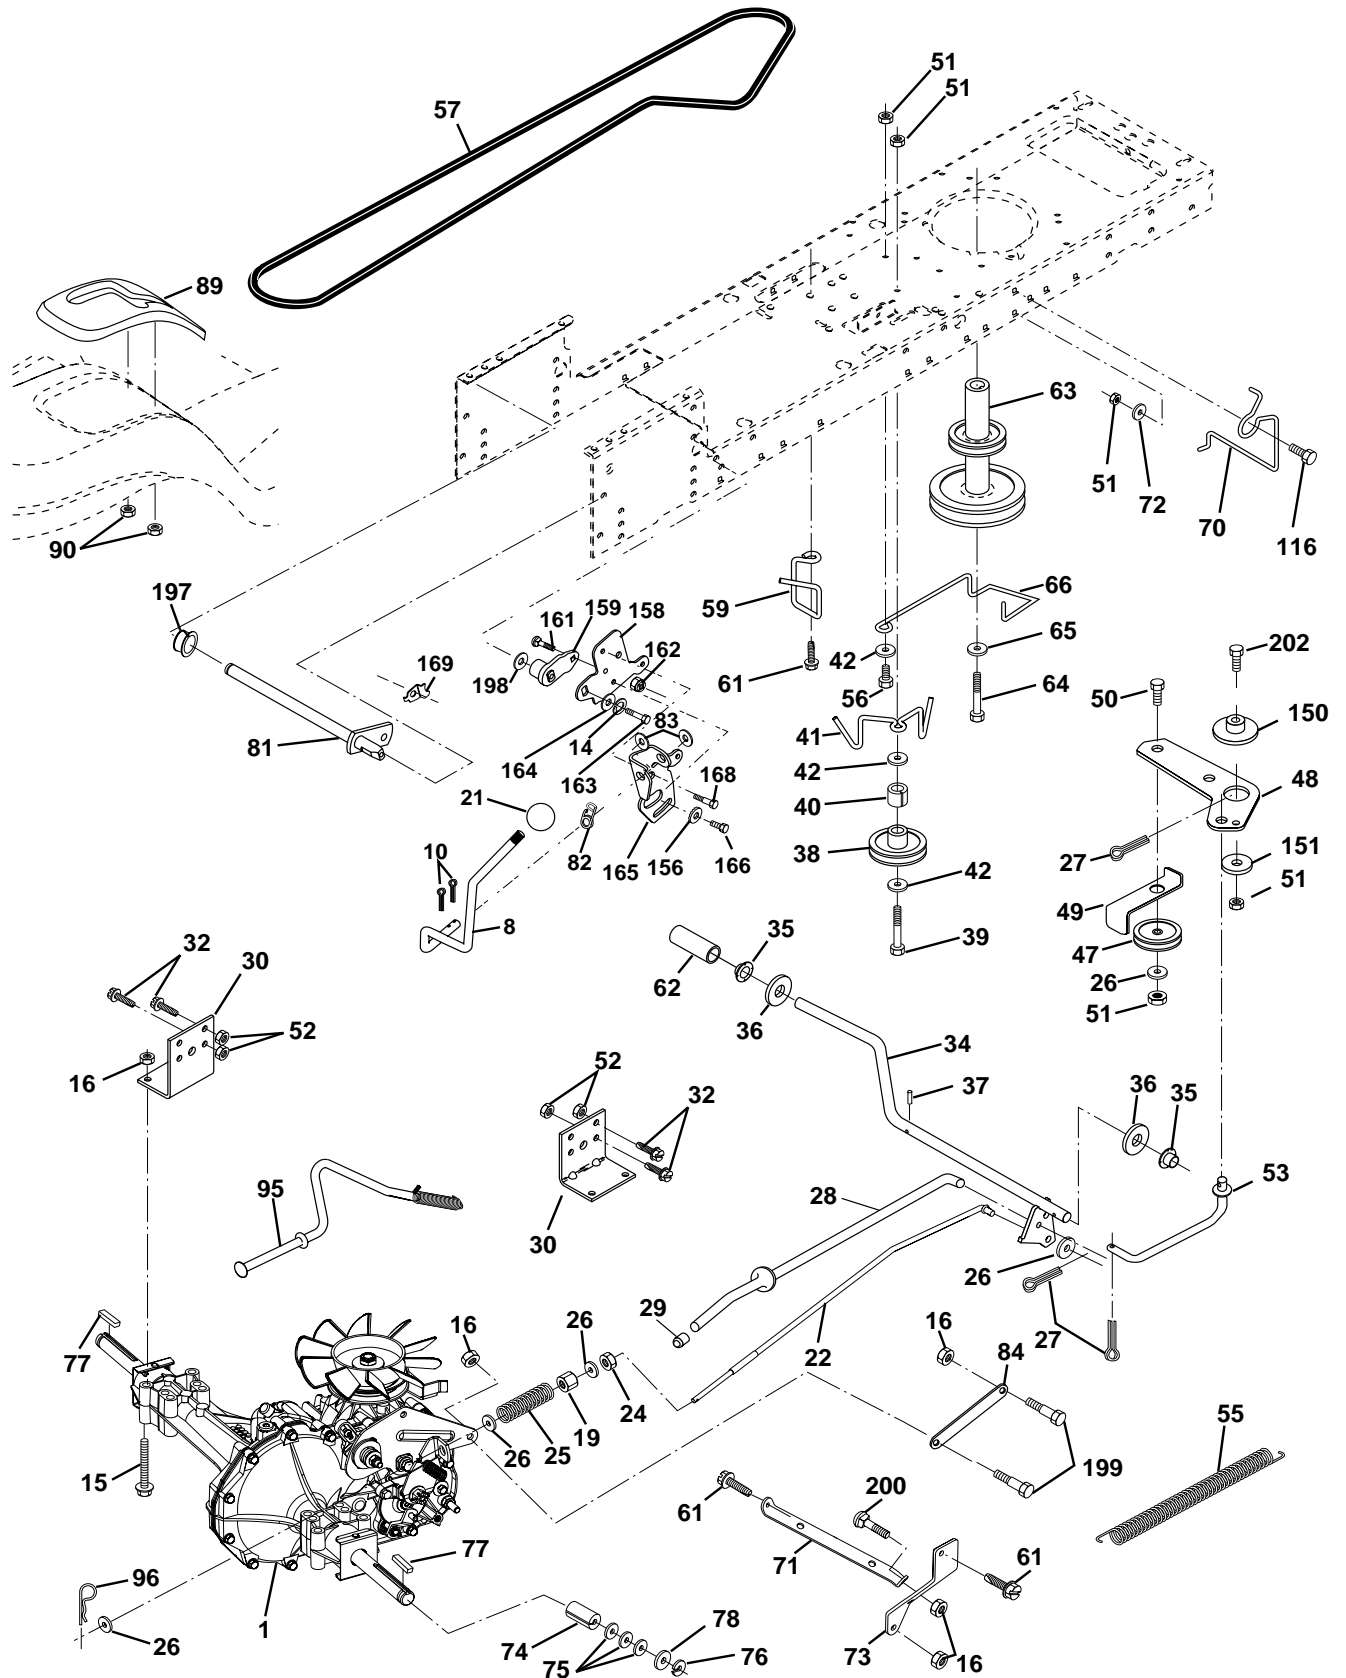

NOTE: All component dimensions given in U.S. inches
1 inch = 25.4 mm

REPAIR PARTS

TRACTOR - MODEL NO. LTH120 (954140106B), PRODUCT NO. 954 14 01-06

DRIVE

REPAIR PARTS

TRACTOR - MODEL NO. LTH120 (954140106B), PRODUCT NO. 954 14 01-06

NOTE: All component dimensions given in U.S. inches.
1 inch = 25.4 mm.

REPAIR PARTS

TRACTOR - MODEL NO. LTH120 (954140106B), PRODUCT NO. 954 14 01-06

SEAT ASSEMBLY

KEY NO.	PART NO.	DESCRIPTION
1	532140838	Seat
2	532140551	Bracket Pivot Seat 8 720
3	874760616	Bolt Fin Hex 3/8-16unc X 1
4	819131610	Washer 13/32 X 1 X 10 Ga
5	532145006	Clip Push-In
6	873800600	Nut Hex w/Ins. 3/8-16 Unc
7	532124181	Spring Seat Cprsn 2 250 Blk Zi
8	817060616	Screw 3/8-16 X 1-1/2
9	819131614	Washer 13/32 X 1 X 14 Ga.
10	532155925	Pan Seat
12	532121246	Bracket Mounting Switch
13	532121248	Bushing Snap Blk Nyl 50 Id
14	872050412	Bolt Rdhd Sqkn 1/4-20x1-1/2