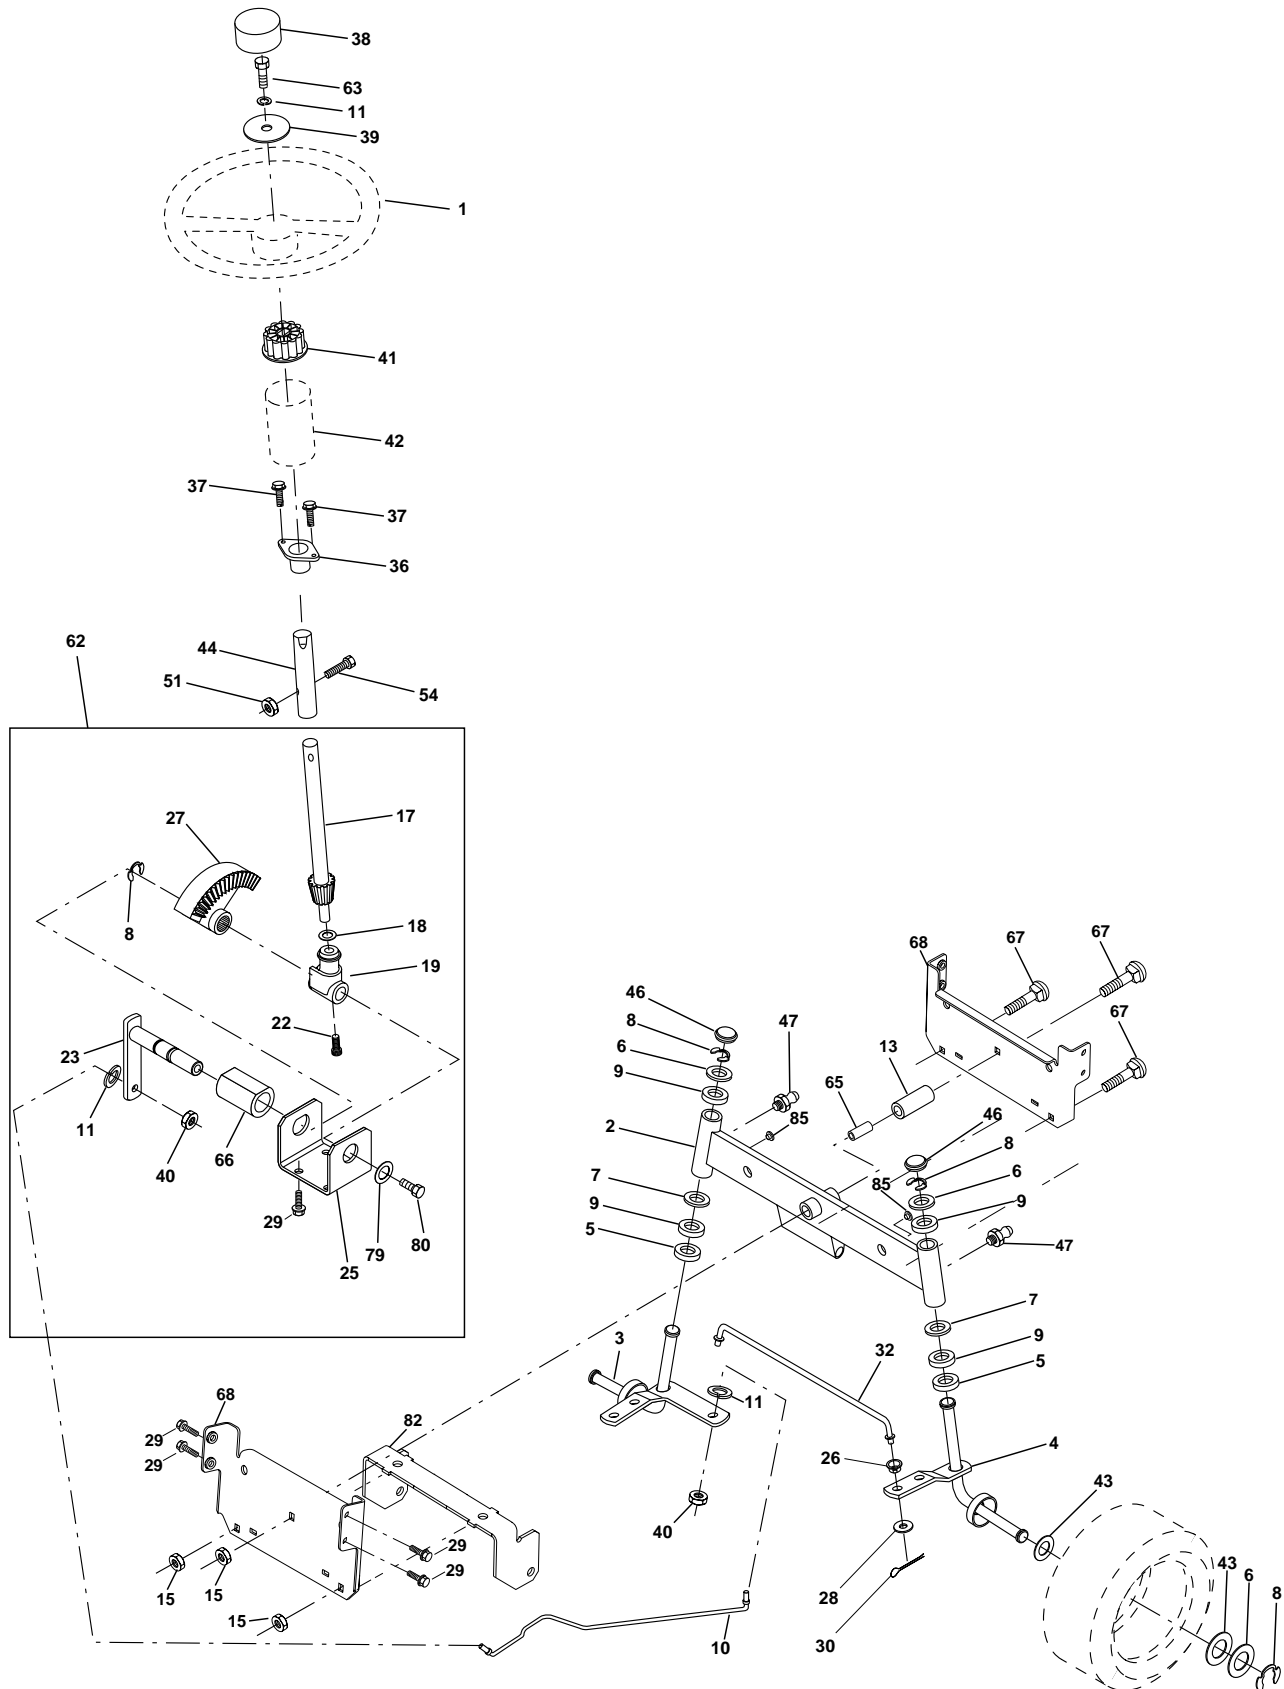

REPAIR PARTS

TRACTOR - MODEL NO. LTH120 (954140106B), PRODUCT NO. 9541401-06

STEERING ASSEMBLY

REPAIR PARTS

TRACTOR - MODEL NO. LTH120 (954140106B), PRODUCT NO. 954 14 01-06

STEERING ASSEMBLY

KEY NO.	PART NO.	DESCRIPTION
1	532124415	Wheel Steering
2	532154427	Axle Asm STMP Dropped STL
3	532169840	Spindle Asm LH
4	532169839	Spindle Asm RH
5	532124931	Bearing Race Thrust Harden
6	532121748	Washer 25/32 X 1-5/8 X 16 Ga
7	819272016	Washer 27/32 X 1-1/4 X 16 Ga
8	812000029	Ring Klip #t5304-75
9	532124937	Bearing Col Strg Blk
10	532169832	Link Drag
11	810040600	Washer Lock Hvy Hlcl Spr 3/8
13	532136518	Spacer Brg Axle Front
15	532145212	Nut Hex Flange Lock
17	532156546	Shaft Asm Strg
18	532057079	Washer Thrust 515x 750x 033
19	532160395	Support Shaft
22	532165857	Screw Hex WshHd Torx
23	532165851	Shaft Asm Pittman
25	532154406	Bracket Steering
26	532126847	Bushing Link Drag Blk LR
27	532136874	Gear Sector
28	819131416	Washer 13/32 X 7/8 X 16 Ga
29	817060612	Screw 3/8-16x3/4
30	876020412	Pin Cotter 1/8 X 3/4 Cad
32	532130465	Rod Tie Wire Form 19 75 Mech
36	532155099	Bushing Strg
37	532152927	Screw
38	532124416	Insert Cap Strg Wh Au
39	819133812	Washer 13/32 X 2-3/8 X 12 Ga
40	532124701	Lock nut
41	532100711	Adaptor Wheel Strg
42	532169634	Boot Steering Shaft
43	532121749	Washer 25/32 X 1 1/4 X 16 Ga
44	532153720	Extension Steering Shaft LR/LT
46	532121232	Cap Spindle Fr Top Blk
47	532124836	Fitting Grease
51	873800500	Nut Lock Hex w/Ins 5/16-18
54	874780520	Bolt Fin Hex 5/16-18 Unc x 1-1/4
62	532167902	Kit, Steering Assembly Svc
63	874780616	Bolt Fin Hex 3/8-16unc x 1 Gr. 5
65	532160367	Spacer Brace Axle
66	532154404	Bearing Arm Pittman
67	872110618	Bolt Rdhd Sqnk 3/8-16 x 2-1/4
68	532169827	Axle, Brace
79	819132012	Washer 13/32 x 1-1/4 x 12 Ga.
80	874950612	Bolt Hex Nylon 3/8-16 x 3/4
82	532169835	Bracket Susp Chassis Front

NOTE: All component dimensions given in U.S. inches.
1 inch = 25.4 mm.