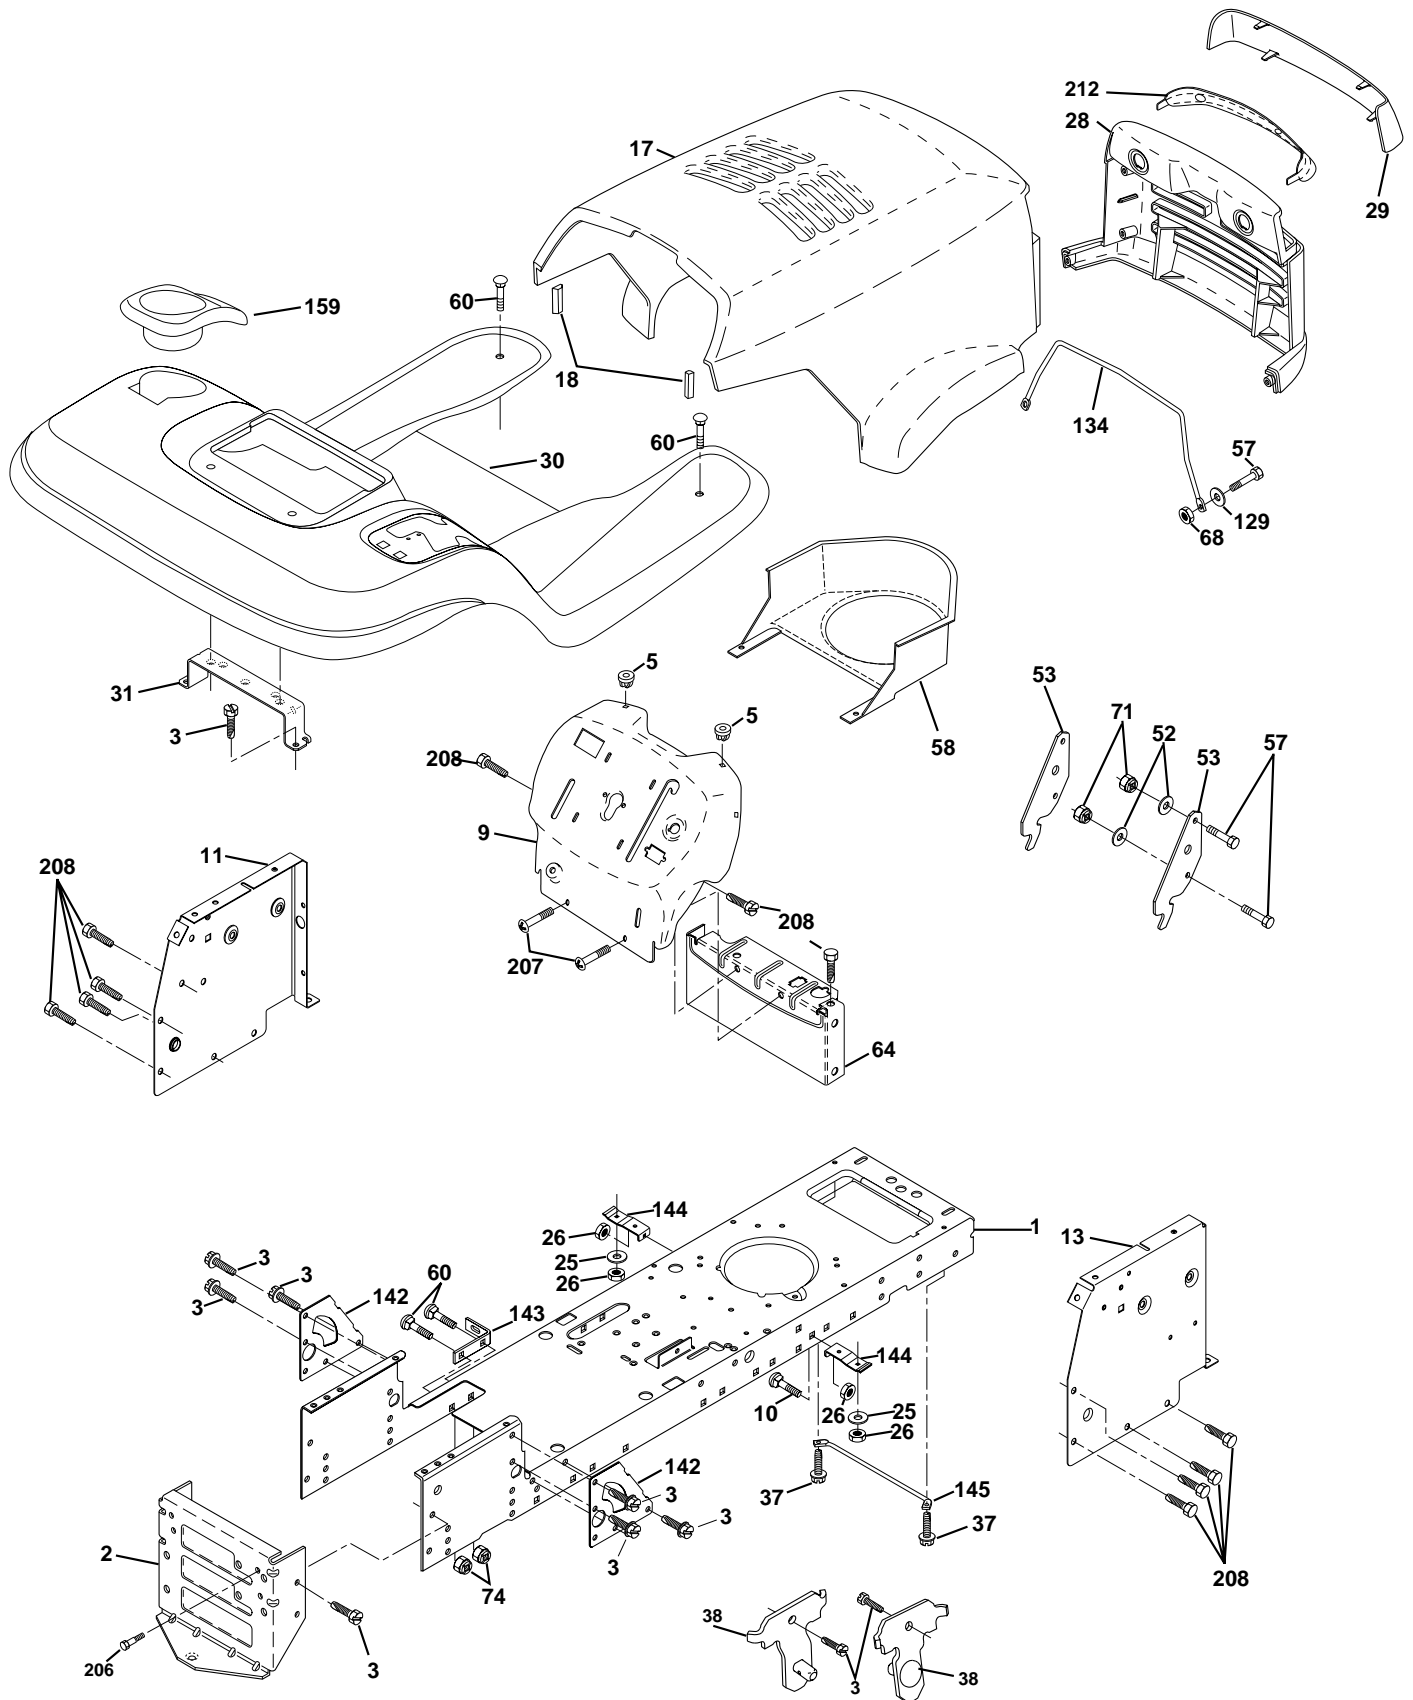

ELECTRICAL

REPAIR PARTS

TRACTOR - MODEL NO. LTH120 (954140106B), PRODUCT NO. 954 14 01-06

ELECTRICAL

KEY NO.	PART NO.	DESCRIPTION
1	532144925	Battery 12 Volt 25 AMP
2	874760412	Bolt Hex Hd 1/4-20unc X 3/4
8	532156417	Case Battery Mech Hinge
16	532153664	Switch Interlock Push-In
21	532166181	Harness Asm Light W/4152j
22	532004152	Bulb Light #1156
24	532124780	Cable Battery 6 Ga 11" red
25	532146147	Cable Battery 6 Ga 44" red w/16 wire
26	532166180	Fuse 15 AMP
27	873510400	Nut Keps Hex 1/4-20 Unc
28	532124773	Cable Ground 6 Ga 12" black
29	532121305	Switch Plunger Nc Gray
30	532163968	Switch Ign Delta
33	532140401	Key Ign Molded Generic
40	532170217	Harness Ign.
41	871110408	Bolt Blk Fin Hex 1/4 - 20 x 1/2
42	532131563	Cover Terminal Red
43	532145673	Solenoid
45	532121433	Ammeter Rectangular 6 Amps
52	532141940	Protection Wire Loop

NOTE: All component dimensions given in U.S. inches.
1 inch = 25.4 mm.

REPAIR PARTS

TRACTOR - MODEL NO. LTH120 (954140106B), PRODUCT NO. 9541401-06

CHASSIS AND ENCLOSURES

REPAIR PARTS

TRACTOR - MODEL NO. LTH120 (954140106B), PRODUCT NO. 954 14 01-06

NOTE: All component dimensions given in U.S. inches
1 inch = 25.4 mm

REPAIR PARTS

TRACTOR - MODEL NO. LTH120 (954140106B), PRODUCT NO. 954 14 01-06

DRIVE

REPAIR PARTS

TRACTOR - MODEL NO. LTH120 (954140106B), PRODUCT NO. 954 14 01-06

NOTE: All component dimensions given in U.S. inches.
1 inch = 25.4 mm.

REPAIR PARTS

TRACTOR - MODEL NO. LTH120 (954140106B), PRODUCT NO. 954 14 01-06

SEAT ASSEMBLY

KEY NO.	PART NO.	DESCRIPTION
1	532140838	Seat
2	532140551	Bracket Pivot Seat 8 720
3	874760616	Bolt Fin Hex 3/8-16unc X 1
4	819131610	Washer 13/32 X 1 X 10 Ga
5	532145006	Clip Push-In
6	873800600	Nut Hex w/Ins. 3/8-16 Unc
7	532124181	Spring Seat Cprsn 2 250 Blk Zi
8	817060616	Screw 3/8-16 X 1-1/2
9	819131614	Washer 13/32 X 1 X 14 Ga.
10	532155925	Pan Seat
12	532121246	Bracket Mounting Switch
13	532121248	Bushing Snap Blk Nyl 50 Id
14	872050412	Bolt Rdhd Sqkn 1/4-20x1-1/2