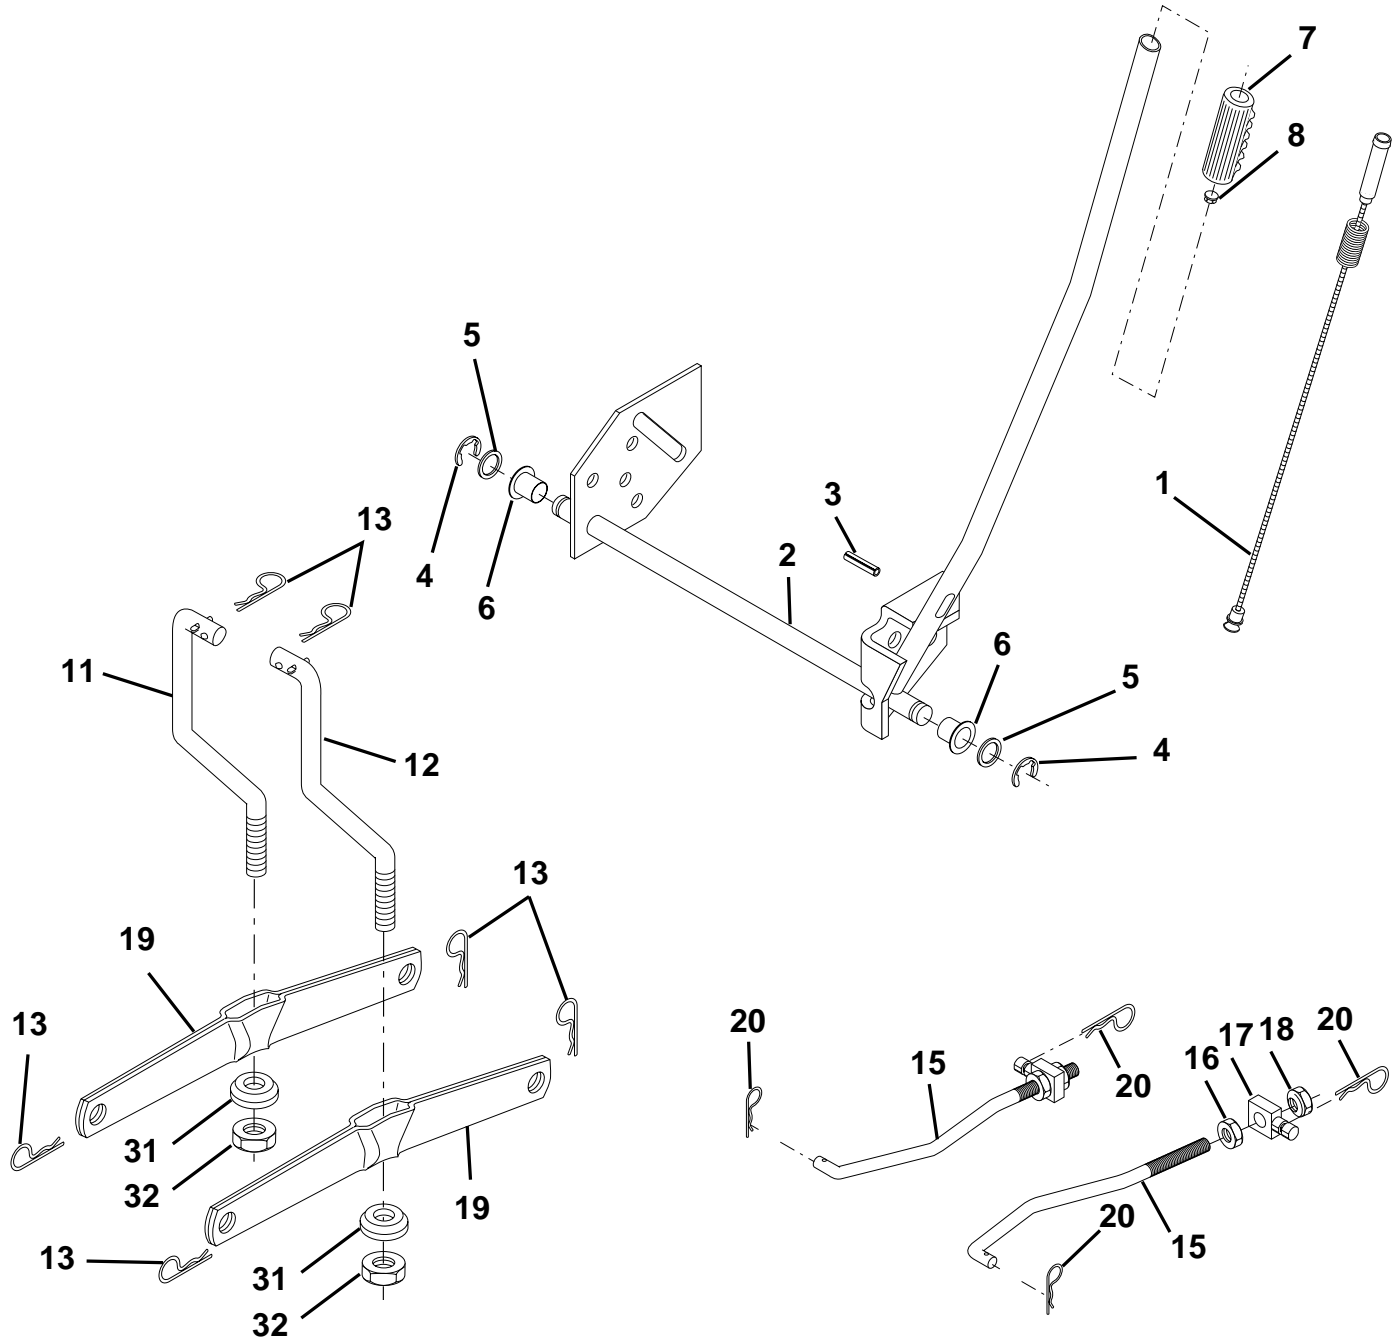

NOTE: All component dimensions given in U.S. inches
1 inch = 25.4 mm

REPAIR PARTS

TRACTOR - MODEL NO. LTH120 (954140106B), PRODUCT NO. 954 14 01-06

MOWER LIFT

REPAIR PARTS

TRACTOR - MODEL NO. LTH120 (954140106B), PRODUCT NO. 954 14 01-06