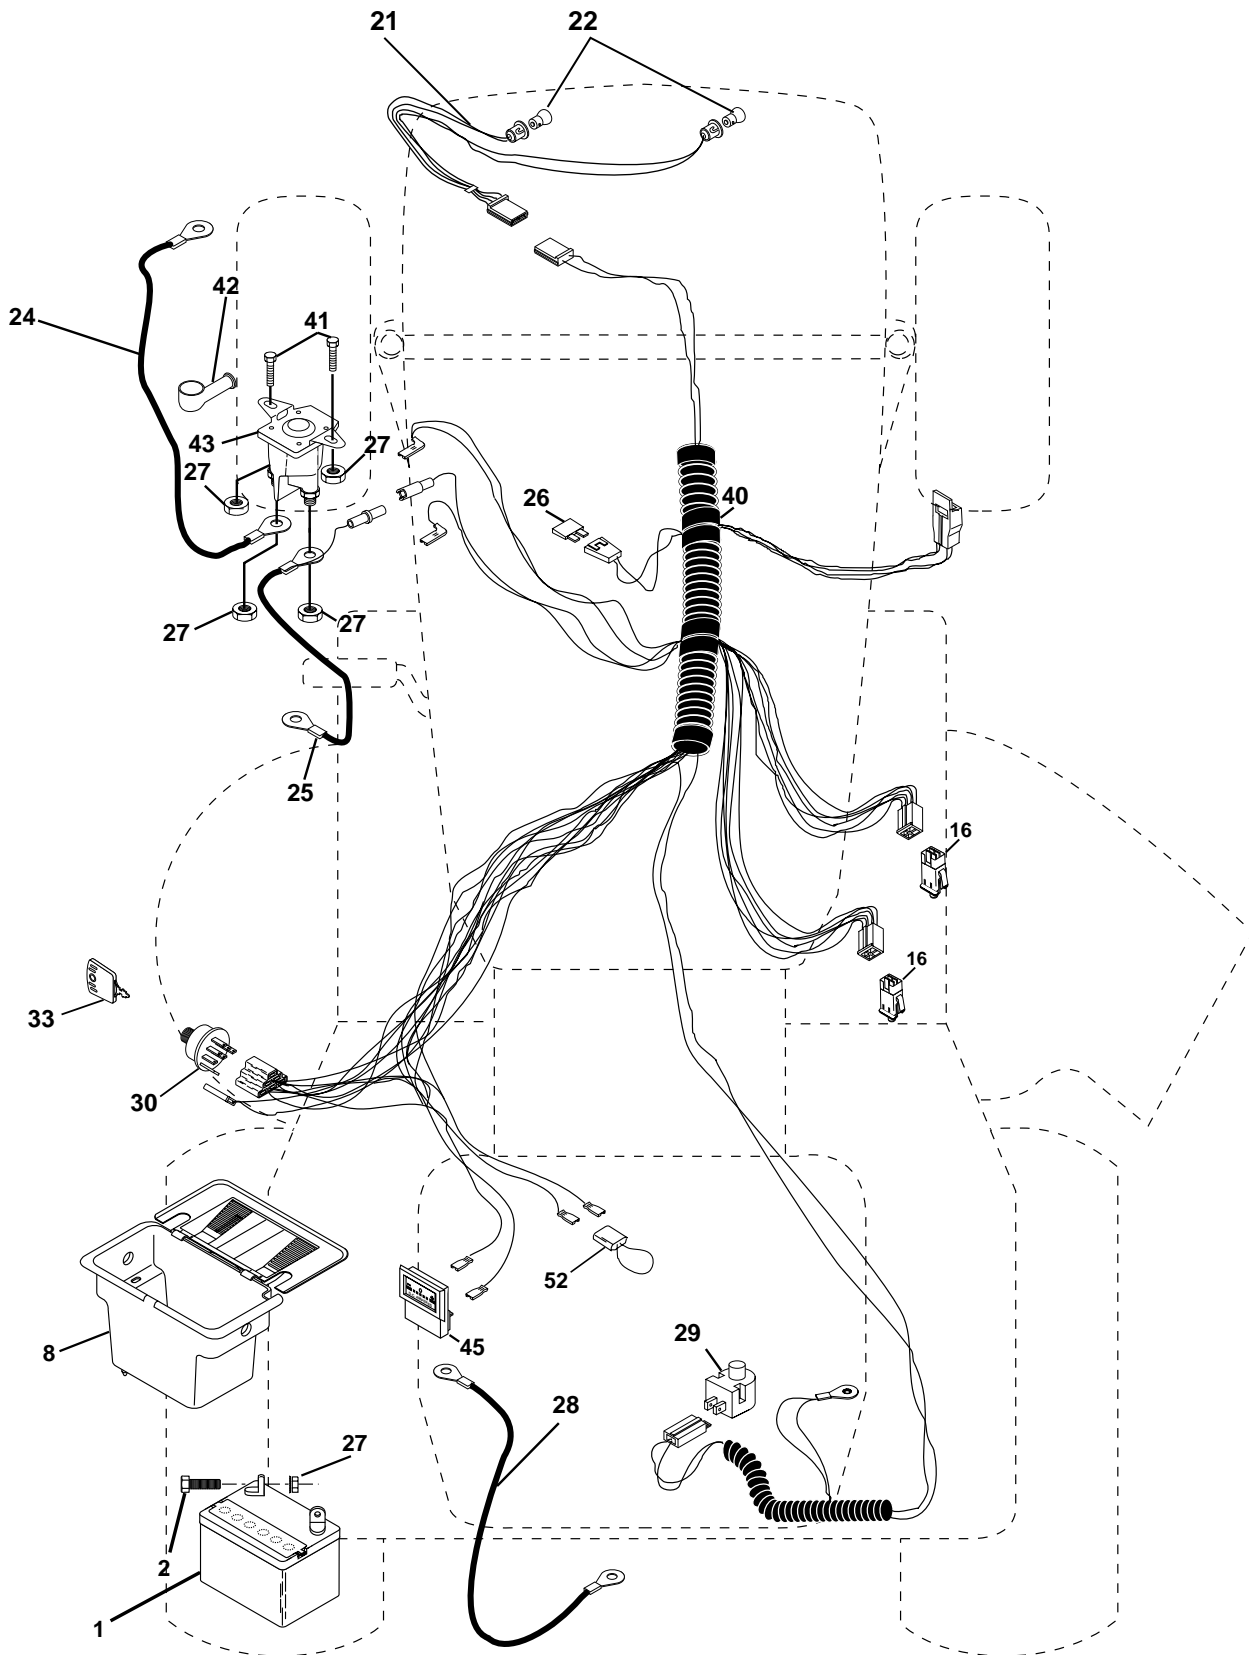

ELECTRICAL

REPAIR PARTS

TRACTOR - MODEL NO. LTH120 (954140106B), PRODUCT NO. 954 14 01-06

ELECTRICAL

KEY NO.	PART NO.	DESCRIPTION
1	532144925	Battery 12 Volt 25 AMP
2	874760412	Bolt Hex Hd 1/4-20unc X 3/4
8	532156417	Case Battery Mech Hinge
16	532153664	Switch Interlock Push-In
21	532166181	Harness Asm Light W/4152j
22	532004152	Bulb Light #1156
24	532124780	Cable Battery 6 Ga 11" red
25	532146147	Cable Battery 6 Ga 44" red w/16 wire
26	532166180	Fuse 15 AMP
27	873510400	Nut Keps Hex 1/4-20 Unc
28	532124773	Cable Ground 6 Ga 12" black
29	532121305	Switch Plunger Nc Gray
30	532163968	Switch Ign Delta
33	532140401	Key Ign Molded Generic
40	532170217	Harness Ign.
41	871110408	Bolt Blk Fin Hex 1/4 - 20 x 1/2
42	532131563	Cover Terminal Red
43	532145673	Solenoid
45	532121433	Ammeter Rectangular 6 Amps
52	532141940	Protection Wire Loop

NOTE: All component dimensions given in U.S. inches.
1 inch = 25.4 mm.

REPAIR PARTS

TRACTOR - MODEL NO. LTH120 (954140106B), PRODUCT NO. 954 14 01-06

SEAT ASSEMBLY

KEY NO.	PART NO.	DESCRIPTION
1	532140838	Seat
2	532140551	Bracket Pivot Seat 8 720
3	874760616	Bolt Fin Hex 3/8-16unc X 1
4	819131610	Washer 13/32 X 1 X 10 Ga
5	532145006	Clip Push-In
6	873800600	Nut Hex w/Ins. 3/8-16 Unc
7	532124181	Spring Seat Cprsn 2 250 Blk Zi
8	817060616	Screw 3/8-16 X 1-1/2
9	819131614	Washer 13/32 X 1 X 14 Ga.
10	532155925	Pan Seat
12	532121246	Bracket Mounting Switch
13	532121248	Bushing Snap Blk Nyl 50 Id
14	872050412	Bolt Rdhd Sqkn 1/4-20x1-1/2

NOTE: All component dimensions given in U.S. inches.
1 inch = 25.4 mm

REPAIR PARTS

TRACTOR - MODEL NO. LTH120 (954140106B), PRODUCT NO. 954 14 01-06

DECALS

KEY NO.	PART NO.	DESCRIPTION
1	532157032	Decal Oper. Step Thru Eng/Fr
3	532157193	Decal Hood RH
4	532157195	Decal Hood LH
5	532166100	Decal HP Engine
6	532171458	Decal Dash Logo
8	532137259	Decal Warning
9	532150617	Decal Fender Husq
10	532157140	Decal Fender Danger Eng/Fr
14	532136832	Decal V-Belt Schematic