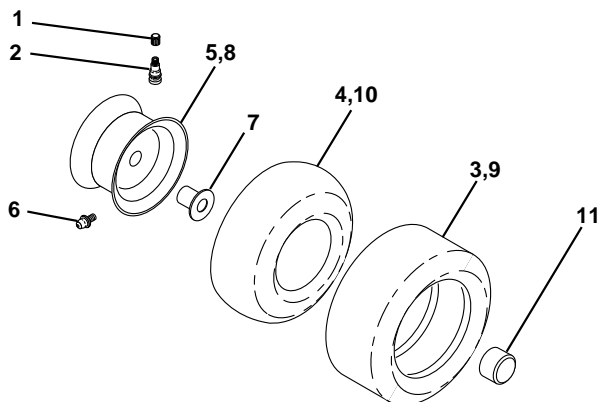

WHEELS & TIRES

KEY NO.	PART NO.	DESCRIPTION
1	532059192	Cap Valve Tire
2	532065139	Stem Valve
3	532106222	Tire F Ts 15 X 6 0 - 6 Service
4	532059904	Tube Front (Service Item Only)
5	532138336	Rim Asm 6"front Silver Service
6	532124957	Fitting Grease (Front Wheel Only)
7	532124959	Bearing Flange (Front Wheel Only)
8	532138337	Rim Asm 8"rear Silver Service
9	532124635	Tire R Ts 18x8 5-8 C Service
10	532124926	Tube Rear (Service Item Only)
11	532104757	Cap Axle Blk 1 50 X 1 00
--	532144334	Sealant, Tire (10 oz. Tube)

NOTE: All component dimensions given in U.S. inches
1 inch = 25.4 mm