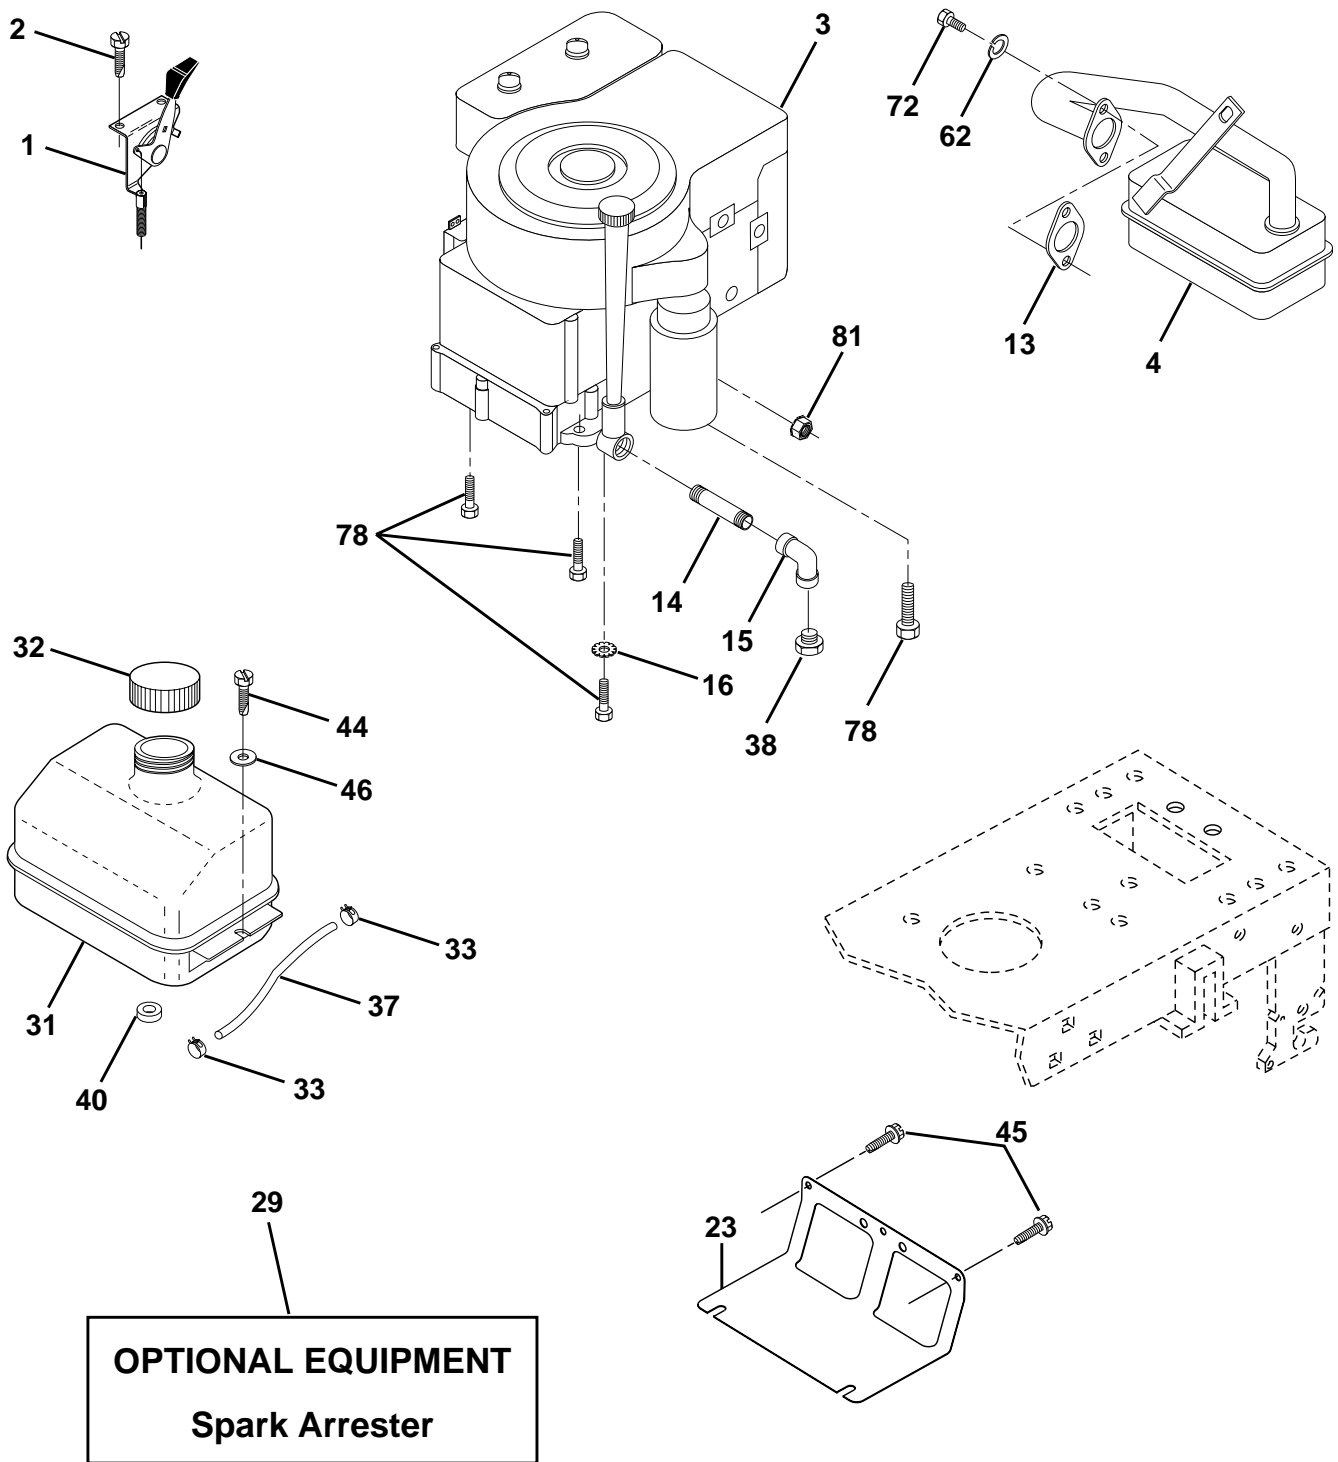

NOTE: All component dimensions given in U.S. inches.
1 inch = 25.4 mm.

REPAIR PARTS

TRACTOR - MODEL NO. LTH120 (954140106B), PRODUCT NO. 954 14 01-06

SEAT ASSEMBLY

KEY NO.	PART NO.	DESCRIPTION
1	532140838	Seat
2	532140551	Bracket Pivot Seat 8 720
3	874760616	Bolt Fin Hex 3/8-16unc X 1
4	819131610	Washer 13/32 X 1 X 10 Ga
5	532145006	Clip Push-In
6	873800600	Nut Hex w/Ins. 3/8-16 Unc
7	532124181	Spring Seat Cprsn 2 250 Blk Zi
8	817060616	Screw 3/8-16 X 1-1/2
9	819131614	Washer 13/32 X 1 X 14 Ga.
10	532155925	Pan Seat
12	532121246	Bracket Mounting Switch
13	532121248	Bushing Snap Blk Nyl 50 Id
14	872050412	Bolt Rdhd Sqkn 1/4-20x1-1/2

NOTE: All component dimensions given in U.S. inches.
1 inch = 25.4 mm

REPAIR PARTS

TRACTOR - MODEL NO. LTH120 (954140106B), PRODUCT NO. 954 14 01-06

DECALS

KEY NO.	PART NO.	DESCRIPTION
1	532157032	Decal Oper. Step Thru Eng/Fr
3	532157193	Decal Hood RH
4	532157195	Decal Hood LH
5	532166100	Decal HP Engine
6	532171458	Decal Dash Logo
8	532137259	Decal Warning
9	532150617	Decal Fender Husq
10	532157140	Decal Fender Danger Eng/Fr
14	532136832	Decal V-Belt Schematic

WHEELS & TIRES

KEY NO.	PART NO.	DESCRIPTION
1	532059192	Cap Valve Tire
2	532065139	Stem Valve
3	532106222	Tire F Ts 15 X 6 0 - 6 Service
4	532059904	Tube Front (Service Item Only)
5	532138336	Rim Asm 6"front Silver Service
6	532124957	Fitting Grease (Front Wheel Only)
7	532124959	Bearing Flange (Front Wheel Only)
8	532138337	Rim Asm 8"rear Silver Service
9	532124635	Tire R Ts 18x8 5-8 C Service
10	532124926	Tube Rear (Service Item Only)
11	532104757	Cap Axle Blk 1 50 X 1 00
--	532144334	Sealant, Tire (10 oz. Tube)

NOTE: All component dimensions given in U.S. inches
1 inch = 25.4 mm

REPAIR PARTS

TRACTOR - MODEL NO. LTH120 (954140106B), PRODUCT NO. 954 1401-06

ENGINE

REPAIR PARTS

TRACTOR - MODEL NO. LTH120 (954140106B), PRODUCT NO. 954 14 01-06