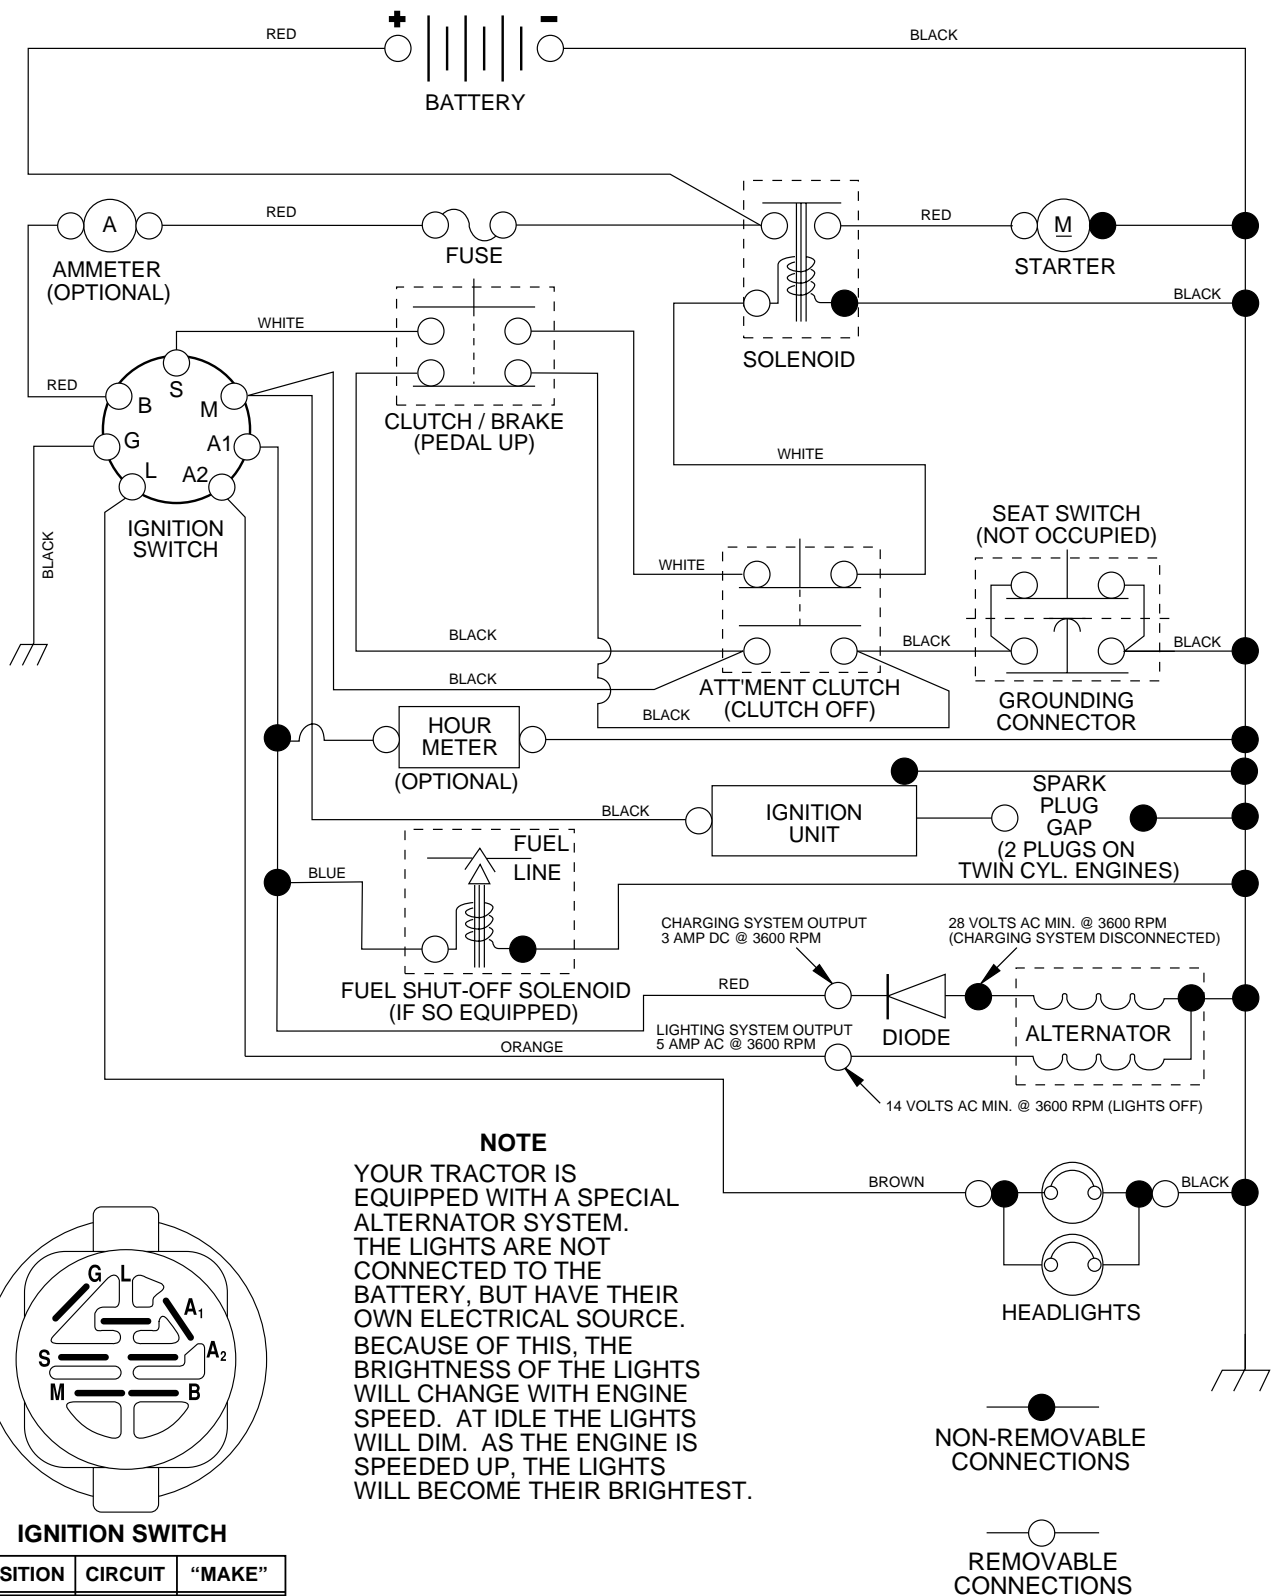

Illustrated Parts
List

2000-01
10002005

LTH 120

Ride Mower

954140106B

SCHEMATIC

IGNITION SWITCH

POSITION	CIRCUIT	"MAKE"
OFF	M+G+A1	NONE
RUN/LIGHT	B+A1	A2+L
RUN	B+A1	NONE
START	B + S + A1	NONE

ELECTRICAL

REPAIR PARTS

TRACTOR - MODEL NO. LTH120 (954140106B), PRODUCT NO. 954 14 01-06

ELECTRICAL

KEY NO.	PART NO.	DESCRIPTION
1	532144925	Battery 12 Volt 25 AMP
2	874760412	Bolt Hex Hd 1/4-20unc X 3/4
8	532156417	Case Battery Mech Hinge
16	532153664	Switch Interlock Push-In
21	532166181	Harness Asm Light W/4152j
22	532004152	Bulb Light #1156
24	532124780	Cable Battery 6 Ga 11" red
25	532146147	Cable Battery 6 Ga 44" red w/16 wire
26	532166180	Fuse 15 AMP
27	873510400	Nut Keps Hex 1/4-20 Unc
28	532124773	Cable Ground 6 Ga 12" black
29	532121305	Switch Plunger Nc Gray
30	532163968	Switch Ign Delta
33	532140401	Key Ign Molded Generic
40	532170217	Harness Ign.
41	871110408	Bolt Blk Fin Hex 1/4 - 20 x 1/2
42	532131563	Cover Terminal Red
43	532145673	Solenoid
45	532121433	Ammeter Rectangular 6 Amps
52	532141940	Protection Wire Loop