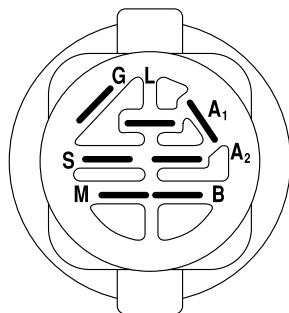

Illustrated Parts
List

2000-01
10002005

LTH 120

Ride Mower

954140106B

SCHEMATIC

IGNITION SWITCH

POSITION	CIRCUIT	"MAKE"
OFF	M+G+A1	NONE
RUN/LIGHT	B+A1	A2+L
RUN	B+A1	NONE
START	B + S + A1	NONE

NOTE: All component dimensions given in U.S. inches.
1 inch = 25.4 mm.

REPAIR PARTS

TRACTOR - MODEL NO. LTH120 (954140106B), PRODUCT NO. 954 14 01-06

SEAT ASSEMBLY

KEY NO.	PART NO.	DESCRIPTION
1	532140838	Seat
2	532140551	Bracket Pivot Seat 8 720
3	874760616	Bolt Fin Hex 3/8-16unc X 1
4	819131610	Washer 13/32 X 1 X 10 Ga
5	532145006	Clip Push-In
6	873800600	Nut Hex w/Ins. 3/8-16 Unc
7	532124181	Spring Seat Cprsn 2 250 Blk Zi
8	817060616	Screw 3/8-16 X 1-1/2
9	819131614	Washer 13/32 X 1 X 14 Ga.
10	532155925	Pan Seat
12	532121246	Bracket Mounting Switch
13	532121248	Bushing Snap Blk Nyl 50 Id
14	872050412	Bolt Rdhd Sqkn 1/4-20x1-1/2

NOTE: All component dimensions given in U.S. inches.
1 inch = 25.4 mm

REPAIR PARTS

TRACTOR - MODEL NO. LTH120 (954140106B), PRODUCT NO. 954 14 01-06

DECALS

KEY NO.	PART NO.	DESCRIPTION
1	532157032	Decal Oper. Step Thru Eng/Fr
3	532157193	Decal Hood RH
4	532157195	Decal Hood LH
5	532166100	Decal HP Engine
6	532171458	Decal Dash Logo
8	532137259	Decal Warning
9	532150617	Decal Fender Husq
10	532157140	Decal Fender Danger Eng/Fr
14	532136832	Decal V-Belt Schematic

MOWER LIFT

KEY NO.	PART NO.	DESCRIPTION
1	532159460	Wire Asm Inner W/plunger LT
2	532159471	Shaft Asm Lift
3	532105767	Pin Groove
4	812000002	E Ring #5133-62
5	819211621	Washer PLTD 21/32 X 1 X 21 ga
6	532120183	Bearing Nylon Blk 629 Id
7	532109413	Grip Handle Bicycle
8	532124526	Button Plunger Black
11	532139865	Link Lift LH
12	532139866	Link Lift RH
13	532124670	Retainer Spring
15	532173288	Link Front
16	873350800	Nut Jam Hex 1/2-13 Unc
17	532130171	Trunnion Blk Zinc
18	873680800	Nut Crownlock 1/2-13 Unc
19	532139868	Arm Suspension Rear
20	532163552	Spring, Retainer
31	532140302	Bearing Pvt. Lift Spherical
32	873540600	Nut Crownlock 3/8-24