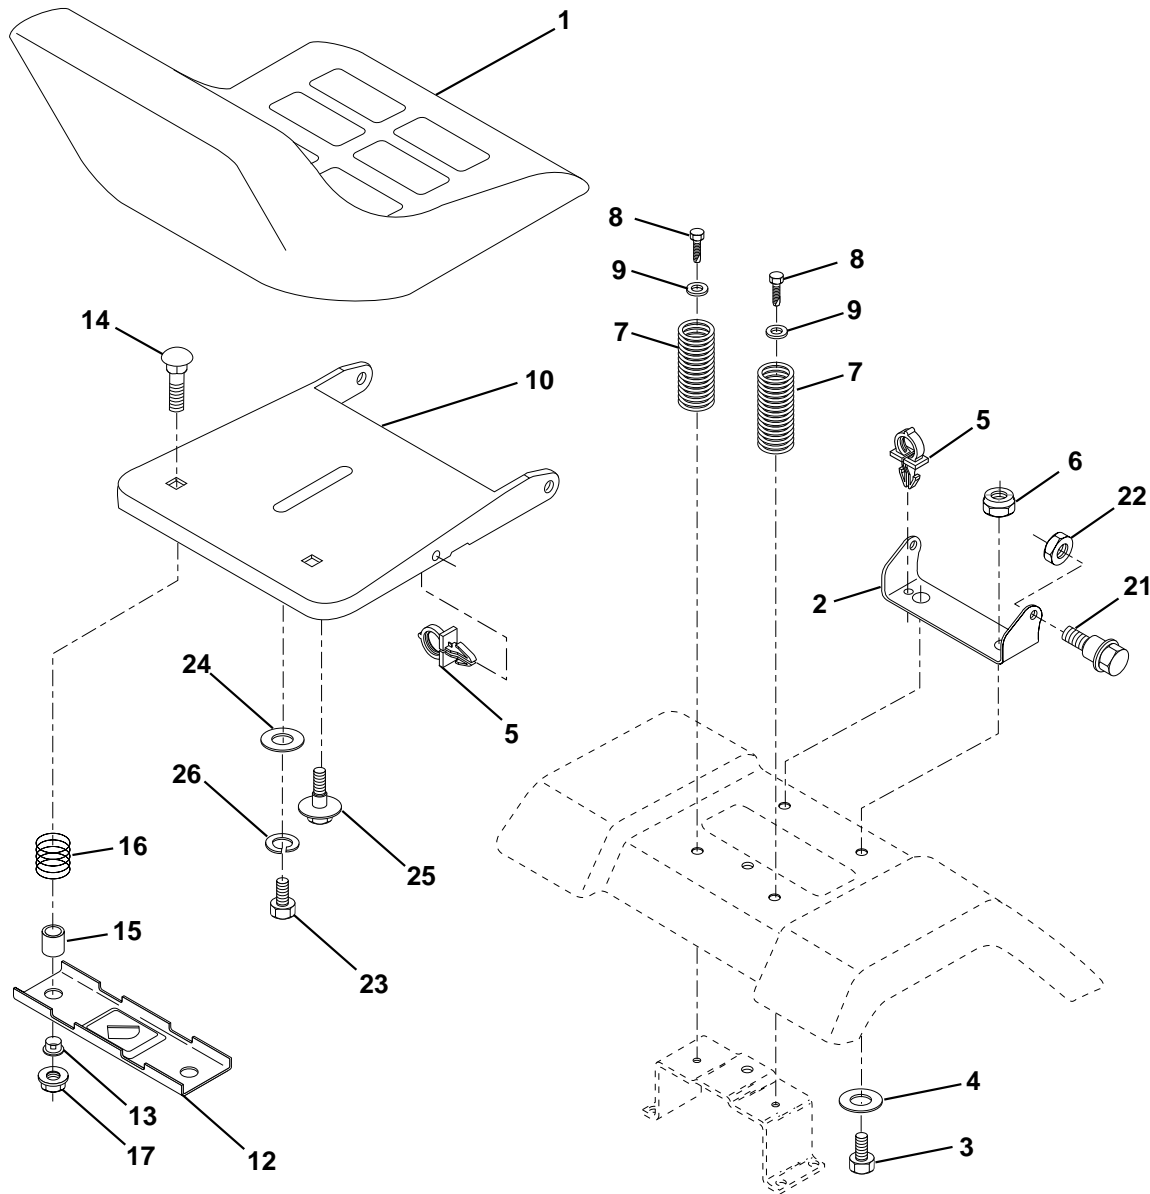

NOTE: All component dimensions given in U.S. inches.
1 inch = 25.4 mm.

REPAIR PARTS

TRACTOR - MODEL NO. LTH120 (954140106B), PRODUCT NO. 954 14 01-06

SEAT ASSEMBLY

KEY NO.	PART NO.	DESCRIPTION
1	532140838	Seat
2	532140551	Bracket Pivot Seat 8 720
3	874760616	Bolt Fin Hex 3/8-16unc X 1
4	819131610	Washer 13/32 X 1 X 10 Ga
5	532145006	Clip Push-In
6	873800600	Nut Hex w/Ins. 3/8-16 Unc
7	532124181	Spring Seat Cprsn 2 250 Blk Zi
8	817060616	Screw 3/8-16 X 1-1/2
9	819131614	Washer 13/32 X 1 X 14 Ga.
10	532155925	Pan Seat
12	532121246	Bracket Mounting Switch
13	532121248	Bushing Snap Blk Nyl 50 Id
14	872050412	Bolt Rdhd Sqkn 1/4-20x1-1/2