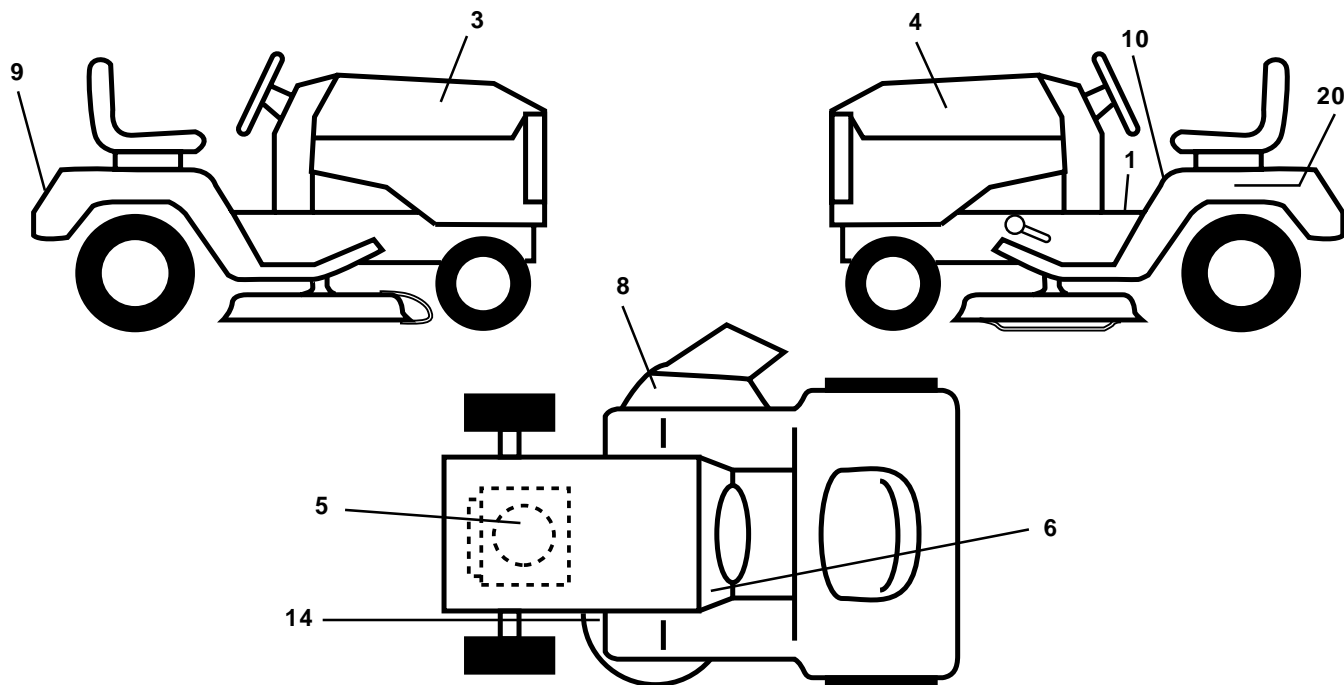

REPAIR PARTS

TRACTOR - MODEL NO. LTH120 (954140106B), PRODUCT NO. 954 14 01-06

DECALS

KEY NO.	PART NO.	DESCRIPTION
1	532157032	Decal Oper. Step Thru Eng/Fr
3	532157193	Decal Hood RH
4	532157195	Decal Hood LH
5	532166100	Decal HP Engine
6	532171458	Decal Dash Logo
8	532137259	Decal Warning
9	532150617	Decal Fender Husq
10	532157140	Decal Fender Danger Eng/Fr
14	532136832	Decal V-Belt Schematic

KEY NO.	PART NO.	DESCRIPTION
20	532145005	Decal Bat Dan/Psn
--	532171284	Pad Footrest LH STLT
--	532171285	Pad Footrest RH STLT
--	532138311	Decal Handle Lft Height Adjust
--	532169210	Decal Bypass Lt Hydro
--	532173610	Manual Owner's (English)
--	532173611	Manual Owner's (French)
Available accessories not included with tractor:		
--	MK380	Mulcher Kit with Blades
--	C38	Grass Catcher