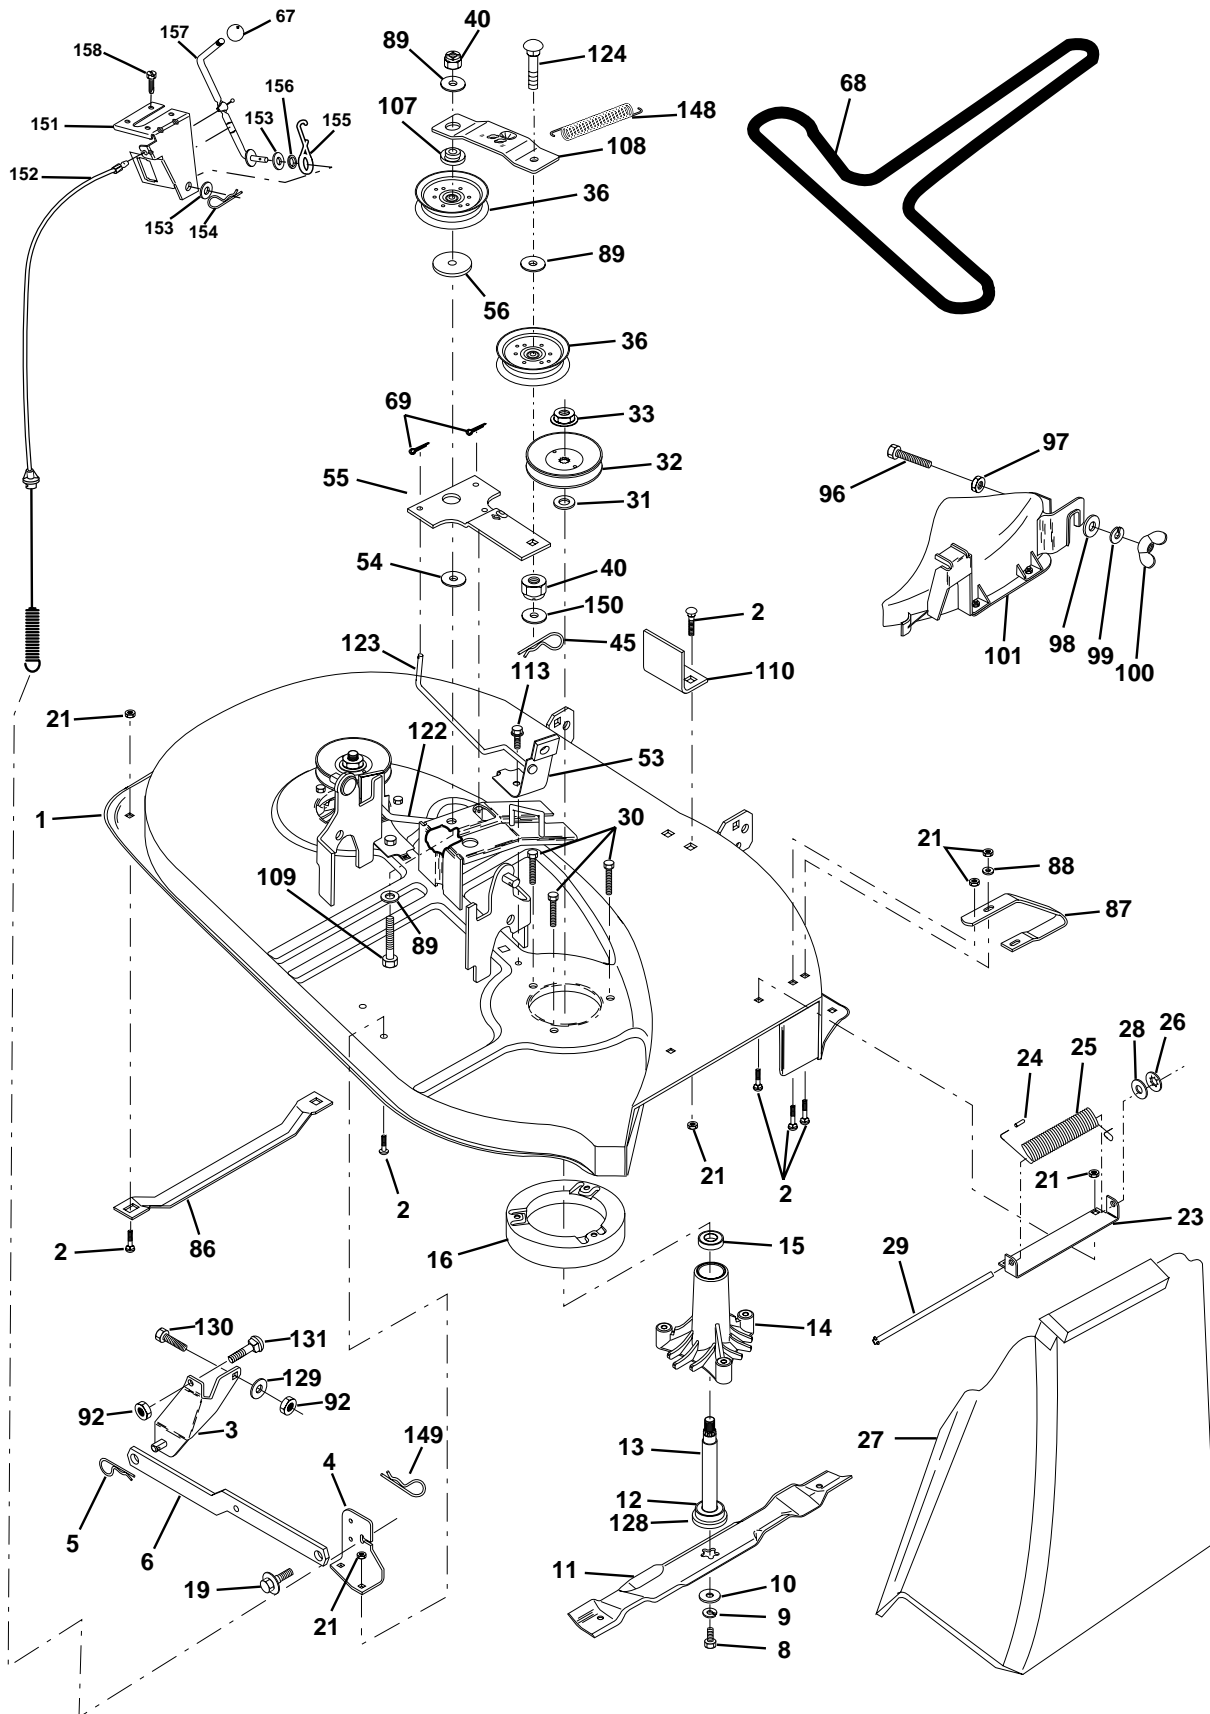

NOTE: All component dimensions given in U.S. inches
1 inch = 25.4 mm

REPAIR PARTS

TRACTOR - MODEL NO. LTH120 (954140106B), PRODUCT NO. 954 1401-06

ENGINE

REPAIR PARTS

TRACTOR - MODEL NO. LTH120 (954140106B), PRODUCT NO. 954 14 01-06

ENGINE

KEY NO.	PART NO.	DESCRIPTION
1	532140310	Control Th/ch 23 5 LH Flag
2	817720410	Screw Hex Thd Cut 1/4-20x5/8 T
3	-----	Engine, Briggs 289707 (Order parts from engine manufacturer)
4	532137348	Muffler LT B&S 12/12.5/13HP
13	532165291	Gasket Eng 1 313 Id Tin Plated
14	813280324	Nipple Pipe 3/8 Npt x 3"
15	813200300	Elbow Std 90 Degree 3/8-18 Npt
16	811050600	Washer Lock Ext Tooth 3/8
23	532169837	Shield Brn/Dbr Guard
29	532137180	Kit Spark Arrestor (Flat Scrn)
31	532109202	Tank Fuel Front
32	532140527	Cap Asm Fuel W/sym Vented
33	532123487	Clamp Hose Black
37	532137040	Line Fuel 20"
38	-----	Plug Oil Drain (Order From Engine Manufacturer)
40	532124028	Bushing Snap Nyl Blk Fuel Line
44	817490412	Screw Hexwsh Thdrol 1/4-20 x 3/4
45	817060612	Screw
46	819091416	Washer 9/32 x 7/8 x 16 Ga
62	810040500	Washer Lock Hvy Hlcl Spr 5/16
72	871070510	Screw Hexhd Cap 5/16-18 x 5/8
81	532128861	Nut Flange 1/4-20 Starter Nut

NOTE: All component dimensions given in U.S. inches
1 inch = 25.4 mm

REPAIR PARTS

TRACTOR - MODEL NO. LTH120 (954140106B), PRODUCT NO. 954 14 01-06

MOWER DECK

REPAIR PARTS

TRACTOR - MODEL NO. LTH120 (954140106B), PRODUCT NO. 954 14 01-06