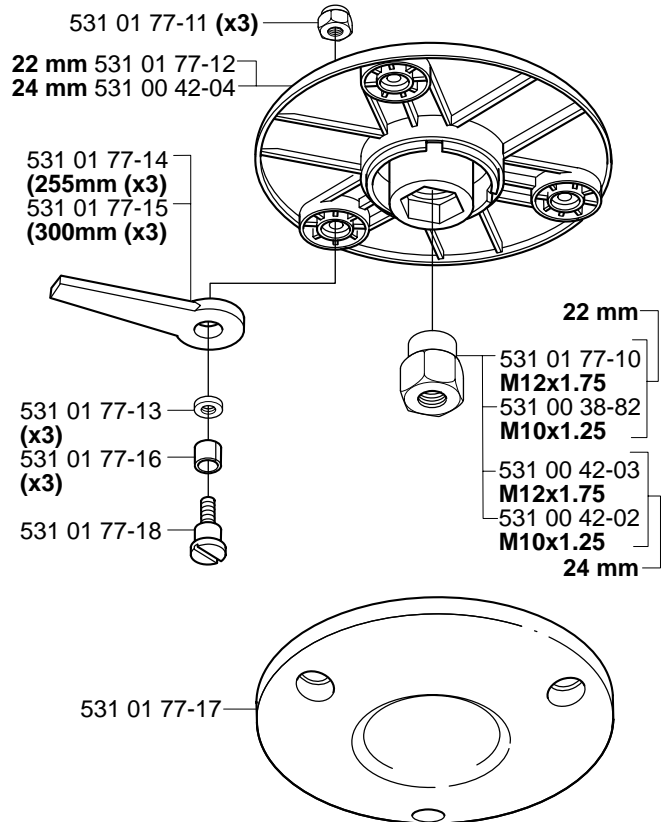

Reservdelar

106 23 28-69

Trimmy S *compl 508 01 01-02

Trimmy SII *compl 502 26 08-01

Trimmy H2 M10
Trimmy H2 M12

*compl 531 00 60-92
*compl 531 00 38-64

Trimmy Hit Pro M10 *compl 503 78 78-01

Superauto II *compl 531 00 38-09
Superauto II 1" *compl 531 00 60-93

Tri Cut M10x1.25 (300mm) compl 531 00 38-11
Tri Cut M12x1.75 (300mm) compl 531 00 38-24

Trimmy Hit Pro Junior 3/8"-24R

*compl 531 00 75-28

Trimmy Hit VI 3/8"-24R

*compl 952 70 85-62

Trimmy Hit

*compl 531 00 75-27

Tri Cut 3/8"-24R (230mm) *compl 531 00 75-35

Supporting cup

*compl 502 15 70-01

Guard

*compl 537 02 61-01
322 C

*compl 537 07 67-01
325 C-X

*compl 503 97 71-01
**322 L
325 L-X
325 L-XT**

*compl 503 93 42-02
**322 R
325 R-X
325 RJ-X
325 R-XT**

*compl 503 91 60-01
**240
245
250
252**

*compl 503 74 50-04
**225
232
235**

Trimmy cord

Product	Product No.	Product	Product No.
Ø1,5 mm		Whisper	
15 m blue	531 00 38-55	Ø1,5 mm	
10 m reel for 300 S	506 68 26-01	15 m	531 00 60-80
10 m reel for Duo	964 63 57-00	Ø2,0 mm	
10 st for 6 RC	531 00 38-51	15 m	531 00 60-81
Ø2,0 mm		Ø2,4 mm	
15 m green	531 00 38-56	15 m	531 00 60-82
90 m green	531 00 38-57	Ø3,0 mm	
Ø2,4 mm		10 m	531 00 60-83
15 m orange	531 00 38-58		
90 m orange	531 00 38-59		
240 m orange	531 00 38-60		
Ø2,7 mm			
15 m yellow	531 00 75-66		
90 m yellow	531 00 75-67		
240 m yellow	531 00 75-68		
Ø3,0 mm			
10 m red	531 00 38-61		
90 m red	531 00 38-62		
240 m red	531 00 38-63		
Ø3,3 mm			
75 m white	502 26 19-03		
Pre cut for Trimmy Fix			
20 strings Ø2,4 mm	502 13 86-01		