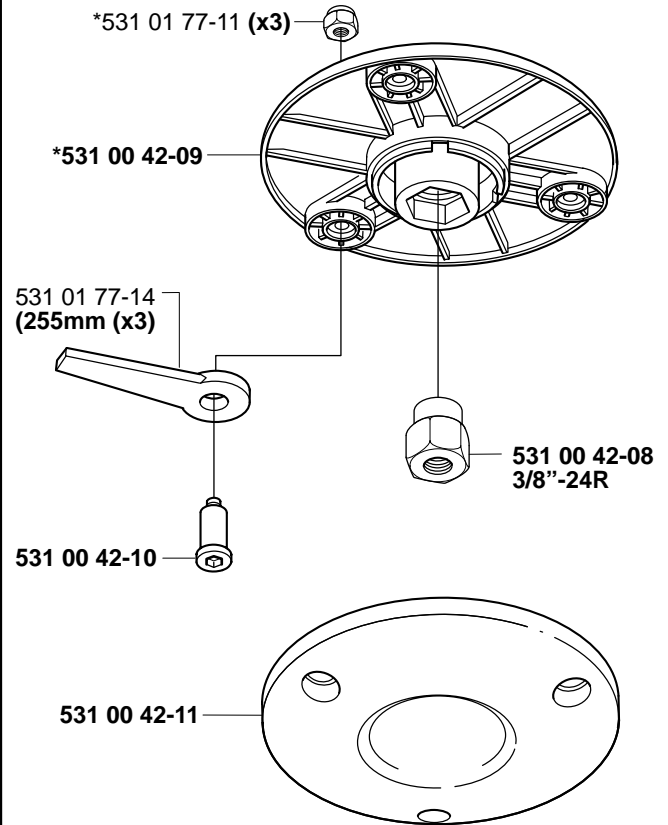

Reservdelar

106 23 28-69

Trimmy S *compl 508 01 01-02

Trimmy SII *compl 502 26 08-01

Trimmy H2 M10
Trimmy H2 M12

*compl 531 00 60-92
*compl 531 00 38-64

Trimmy Hit Pro M10 *compl 503 78 78-01

Superauto II *compl 531 00 38-09
Superauto II 1" *compl 531 00 60-93

Tri Cut M10x1.25 (300mm) compl 531 00 38-11
Tri Cut M12x1.75 (300mm) compl 531 00 38-24

Trimmy Hit Pro Junior 3/8"-24R

*compl 531 00 75-28

Trimmy Hit VI 3/8"-24R

*compl 952 70 85-62

Trimmy Hit

*compl 531 00 75-27

Tri Cut 3/8"-24R (230mm) *compl 531 00 75-35

Supporting cup

*compl 502 15 70-01

Guard

*compl 537 02 61-01
322 C

*compl 537 07 67-01
325 C-X

*compl 503 97 71-01
**322 L
325 L-X
325 L-XT**

*compl 503 93 42-02
**322 R
325 R-X
325 RJ-X
325 R-XT**

*compl 503 91 60-01
**240
245
250
252**

*compl 503 74 50-04
**225
232
235**

Trimmy cord

Product	Product No.	Product	Product No.
Ø1,5 mm		Whisper	
15 m blue	531 00 38-55	Ø1,5 mm	
10 m reel for 300 S	506 68 26-01	15 m	531 00 60-80
10 m reel for Duo	964 63 57-00	Ø2,0 mm	
10 st for 6 RC	531 00 38-51	15 m	531 00 60-81
Ø2,0 mm		Ø2,4 mm	
15 m green	531 00 38-56	15 m	531 00 60-82
90 m green	531 00 38-57	Ø3,0 mm	
Ø2,4 mm		10 m	531 00 60-83
15 m orange	531 00 38-58		
90 m orange	531 00 38-59		
240 m orange	531 00 38-60		
Ø2,7 mm			
15 m yellow	531 00 75-66		
90 m yellow	531 00 75-67		
240 m yellow	531 00 75-68		
Ø3,0 mm			
10 m red	531 00 38-61		
90 m red	531 00 38-62		
240 m red	531 00 38-63		
Ø3,3 mm			
75 m white	502 26 19-03		
Pre cut for Trimmy Fix			
20 strings Ø2,4 mm	502 13 86-01		