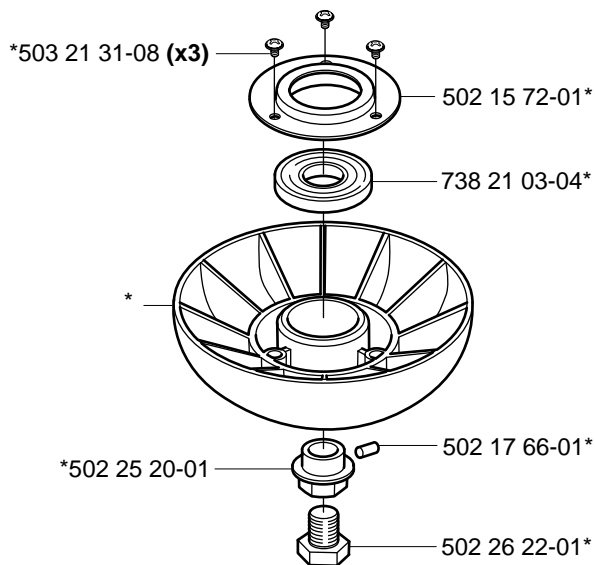

Reservdelar

106 23 28-69

Trimmy S *compl 508 01 01-02

Trimmy SII *compl 502 26 08-01

Trimmy H2 M10
Trimmy H2 M12

*compl 531 00 60-92
*compl 531 00 38-64

Trimmy Hit Pro M10 *compl 503 78 78-01

Superauto II *compl 531 00 38-09
Superauto II 1" *compl 531 00 60-93

Tri Cut M10x1.25 (300mm) compl 531 00 38-11
Tri Cut M12x1.75 (300mm) compl 531 00 38-24

Trimmy Hit Pro Junior 3/8"-24R

*compl 531 00 75-28

Trimmy Hit VI 3/8"-24R

*compl 952 70 85-62

Trimmy Hit

*compl 531 00 75-27

Tri Cut 3/8"-24R (230mm) *compl 531 00 75-35

Supporting cup

*compl 502 15 70-01

Guard

*compl 537 02 61-01
322 C

*compl 537 07 67-01
325 C-X

*compl 503 97 71-01
**322 L
325 L-X
325 L-XT**

*compl 503 93 42-02
**322 R
325 R-X
325 RJ-X
325 R-XT**

*compl 503 91 60-01
**240
245
250
252**

*compl 503 74 50-04
**225
232
235**

Trimmy cord

Product	Product No.	Product	Product No.
Ø1,5 mm		Whisper	
15 m blue	531 00 38-55	Ø1,5 mm	
10 m reel for 300 S	506 68 26-01	15 m	531 00 60-80
10 m reel for Duo	964 63 57-00	Ø2,0 mm	
10 st for 6 RC	531 00 38-51	15 m	531 00 60-81
Ø2,0 mm		Ø2,4 mm	
15 m green	531 00 38-56	15 m	531 00 60-82
90 m green	531 00 38-57	Ø3,0 mm	
Ø2,4 mm		10 m	531 00 60-83
15 m orange	531 00 38-58		
90 m orange	531 00 38-59		
240 m orange	531 00 38-60		
Ø2,7 mm			
15 m yellow	531 00 75-66		
90 m yellow	531 00 75-67		
240 m yellow	531 00 75-68		
Ø3,0 mm			
10 m red	531 00 38-61		
90 m red	531 00 38-62		
240 m red	531 00 38-63		
Ø3,3 mm			
75 m white	502 26 19-03		
Pre cut for Trimmy Fix			
20 strings Ø2,4 mm	502 13 86-01		