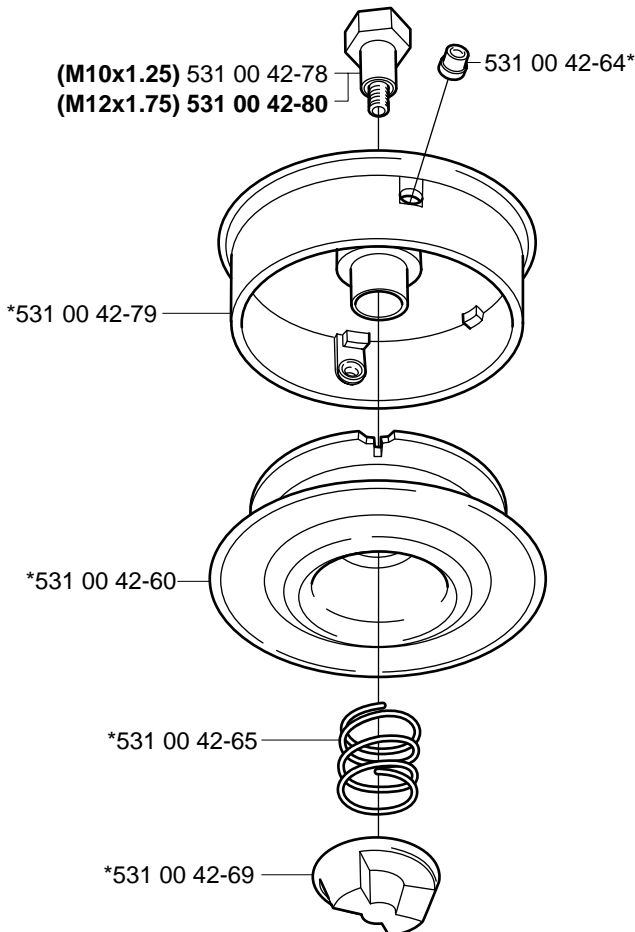

Reservdelar

106 23 28-69

Trimmy S *compl 508 01 01-02

Trimmy SII *compl 502 26 08-01

Trimmy H2 M10
Trimmy H2 M12

*compl 531 00 60-92
*compl 531 00 38-64

Trimmy Hit Pro M10 *compl 503 78 78-01

Superauto II *compl 531 00 38-09
Superauto II 1" *compl 531 00 60-93

Tri Cut M10x1.25 (300mm) compl 531 00 38-11
Tri Cut M12x1.75 (300mm) compl 531 00 38-24

Trimmy Hit Pro Junior 3/8"-24R

*compl 531 00 75-28

Trimmy Hit VI 3/8"-24R

*compl 952 70 85-62

Trimmy Hit

*compl 531 00 75-27

Tri Cut 3/8"-24R (230mm) *compl 531 00 75-35

Supporting cup

*compl 502 15 70-01

Guard

*compl 537 02 61-01
322 C

*compl 537 07 67-01
325 C-X

*compl 503 97 71-01
**322 L
325 L-X
325 L-XT**

*compl 503 93 42-02
**322 R
325 R-X
325 RJ-X
325 R-XT**

*compl 503 91 60-01
**240
245
250
252**

*compl 503 74 50-04
**225
232
235**

Trimmy cord

Product	Product No.	Product	Product No.
Ø1,5 mm		Whisper	
15 m blue	531 00 38-55	Ø1,5 mm	
10 m reel for 300 S	506 68 26-01	15 m	531 00 60-80
10 m reel for Duo	964 63 57-00	Ø2,0 mm	
10 st for 6 RC	531 00 38-51	15 m	531 00 60-81
Ø2,0 mm		Ø2,4 mm	
15 m green	531 00 38-56	15 m	531 00 60-82
90 m green	531 00 38-57	Ø3,0 mm	
Ø2,4 mm		10 m	531 00 60-83
15 m orange	531 00 38-58		
90 m orange	531 00 38-59		
240 m orange	531 00 38-60		
Ø2,7 mm			
15 m yellow	531 00 75-66		
90 m yellow	531 00 75-67		
240 m yellow	531 00 75-68		
Ø3,0 mm			
10 m red	531 00 38-61		
90 m red	531 00 38-62		
240 m red	531 00 38-63		
Ø3,3 mm			
75 m white	502 26 19-03		
Pre cut for Trimmy Fix			
20 strings Ø2,4 mm	502 13 86-01		