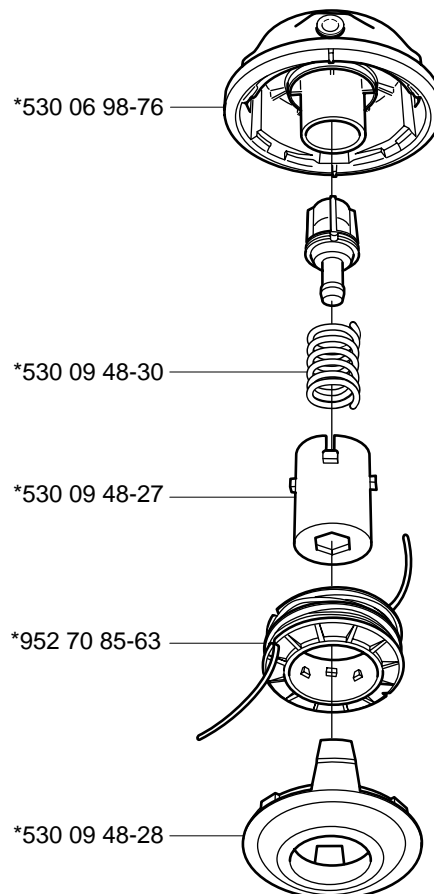

Reservdelar

106 23 28-69

Trimmy S *compl 508 01 01-02

Trimmy SII *compl 502 26 08-01

Trimmy H2 M10
Trimmy H2 M12

*compl 531 00 60-92
*compl 531 00 38-64

Trimmy Hit Pro M10 *compl 503 78 78-01

Superauto II *compl 531 00 38-09
Superauto II 1" *compl 531 00 60-93

Tri Cut M10x1.25 (300mm) compl 531 00 38-11
Tri Cut M12x1.75 (300mm) compl 531 00 38-24

Trimmy Hit Pro Junior 3/8"-24R

*compl 531 00 75-28

Trimmy Hit VI 3/8"-24R

*compl 952 70 85-62

Trimmy Hit

*compl 531 00 75-27

Tri Cut 3/8"-24R (230mm) *compl 531 00 75-35

Supporting cup

*compl 502 15 70-01

Guard

*compl 537 02 61-01
322 C

*compl 537 07 67-01
325 C-X

*compl 503 97 71-01
**322 L
325 L-X
325 L-XT**

*compl 503 93 42-02
**322 R
325 R-X
325 RJ-X
325 R-XT**

*compl 503 91 60-01
**240
245
250
252**

*compl 503 74 50-04
**225
232
235**

Trimmy cord

Product	Product No.	Product	Product No.
Ø1,5 mm		Whisper	
15 m blue	531 00 38-55	Ø1,5 mm	
10 m reel for 300 S	506 68 26-01	15 m	531 00 60-80
10 m reel for Duo	964 63 57-00	Ø2,0 mm	
10 st for 6 RC	531 00 38-51	15 m	531 00 60-81
Ø2,0 mm		Ø2,4 mm	
15 m green	531 00 38-56	15 m	531 00 60-82
90 m green	531 00 38-57	Ø3,0 mm	
Ø2,4 mm		10 m	531 00 60-83
15 m orange	531 00 38-58		
90 m orange	531 00 38-59		
240 m orange	531 00 38-60		
Ø2,7 mm			
15 m yellow	531 00 75-66		
90 m yellow	531 00 75-67		
240 m yellow	531 00 75-68		
Ø3,0 mm			
10 m red	531 00 38-61		
90 m red	531 00 38-62		
240 m red	531 00 38-63		
Ø3,3 mm			
75 m white	502 26 19-03		
Pre cut for Trimmy Fix			
20 strings Ø2,4 mm	502 13 86-01		