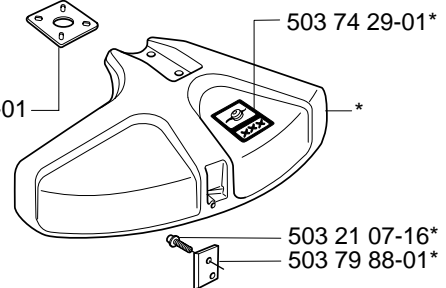

Tri Cut 3/8"-24R (230mm) *compl 531 00 75-35

Supporting cup

*compl 502 15 70-01

Guard

*compl 537 02 61-01
322 C

*compl 537 07 67-01
325 C-X

*compl 503 97 71-01
**322 L
325 L-X
325 L-XT**

*compl 503 93 42-02
**322 R
325 R-X
325 RJ-X
325 R-XT**

*compl 503 91 60-01
**240
245
250
252**

*compl 503 74 50-04
**225
232
235**

Trimmy cord

Product	Product No.	Product	Product No.
Ø1,5 mm		Whisper	
15 m blue	531 00 38-55	Ø1,5 mm	
10 m reel for 300 S	506 68 26-01	15 m	531 00 60-80
10 m reel for Duo	964 63 57-00	Ø2,0 mm	
10 st for 6 RC	531 00 38-51	15 m	531 00 60-81
Ø2,0 mm		Ø2,4 mm	
15 m green	531 00 38-56	15 m	531 00 60-82
90 m green	531 00 38-57	Ø3,0 mm	
Ø2,4 mm		10 m	531 00 60-83
15 m orange	531 00 38-58		
90 m orange	531 00 38-59		
240 m orange	531 00 38-60		
Ø2,7 mm			
15 m yellow	531 00 75-66		
90 m yellow	531 00 75-67		
240 m yellow	531 00 75-68		
Ø3,0 mm			
10 m red	531 00 38-61		
90 m red	531 00 38-62		
240 m red	531 00 38-63		
Ø3,3 mm			
75 m white	502 26 19-03		
Pre cut for Trimmy Fix			
20 strings Ø2,4 mm	502 13 86-01		