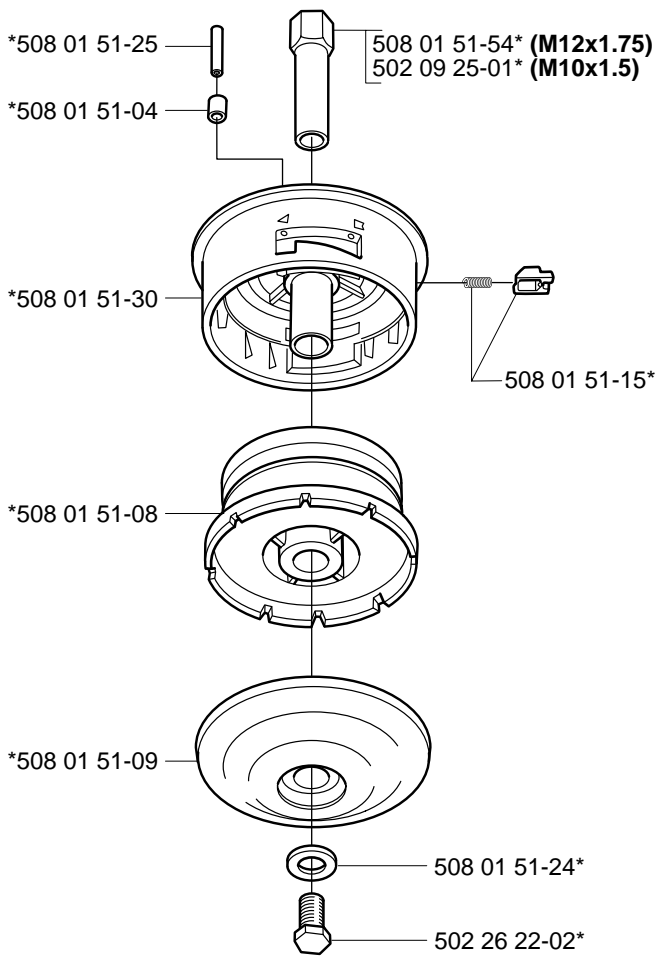

Reservdelar

106 23 28-69

Trimmy S *compl 508 01 01-02

Trimmy SII *compl 502 26 08-01

Trimmy H2 M10
Trimmy H2 M12

*compl 531 00 60-92
*compl 531 00 38-64

Trimmy Hit Pro M10 *compl 503 78 78-01

Superauto II *compl 531 00 38-09
Superauto II 1" *compl 531 00 60-93

Tri Cut M10x1.25 (300mm) compl 531 00 38-11
Tri Cut M12x1.75 (300mm) compl 531 00 38-24

Trimmy Hit Pro Junior 3/8"-24R

*compl 531 00 75-28

Trimmy Hit VI 3/8"-24R

*compl 952 70 85-62

Trimmy Hit

*compl 531 00 75-27

Tri Cut 3/8"-24R (230mm) *compl 531 00 75-35

Supporting cup

*compl 502 15 70-01

Guard

*compl 537 02 61-01
322 C

*compl 537 07 67-01
325 C-X

*compl 503 97 71-01
**322 L
325 L-X
325 L-XT**

*compl 503 93 42-02
**322 R
325 R-X
325 RJ-X
325 R-XT**

*compl 503 91 60-01
**240
245
250
252**

*compl 503 74 50-04
**225
232
235**

Trimmy cord

Product	Product No.	Product	Product No.
Ø1,5 mm		Whisper	
15 m blue	531 00 38-55	Ø1,5 mm	
10 m reel for 300 S	506 68 26-01	15 m	531 00 60-80
10 m reel for Duo	964 63 57-00	Ø2,0 mm	
10 st for 6 RC	531 00 38-51	15 m	531 00 60-81
Ø2,0 mm		Ø2,4 mm	
15 m green	531 00 38-56	15 m	531 00 60-82
90 m green	531 00 38-57	Ø3,0 mm	
Ø2,4 mm		10 m	531 00 60-83
15 m orange	531 00 38-58		
90 m orange	531 00 38-59		
240 m orange	531 00 38-60		
Ø2,7 mm			
15 m yellow	531 00 75-66		
90 m yellow	531 00 75-67		
240 m yellow	531 00 75-68		
Ø3,0 mm			
10 m red	531 00 38-61		
90 m red	531 00 38-62		
240 m red	531 00 38-63		
Ø3,3 mm			
75 m white	502 26 19-03		
Pre cut for Trimmy Fix			
20 strings Ø2,4 mm	502 13 86-01		