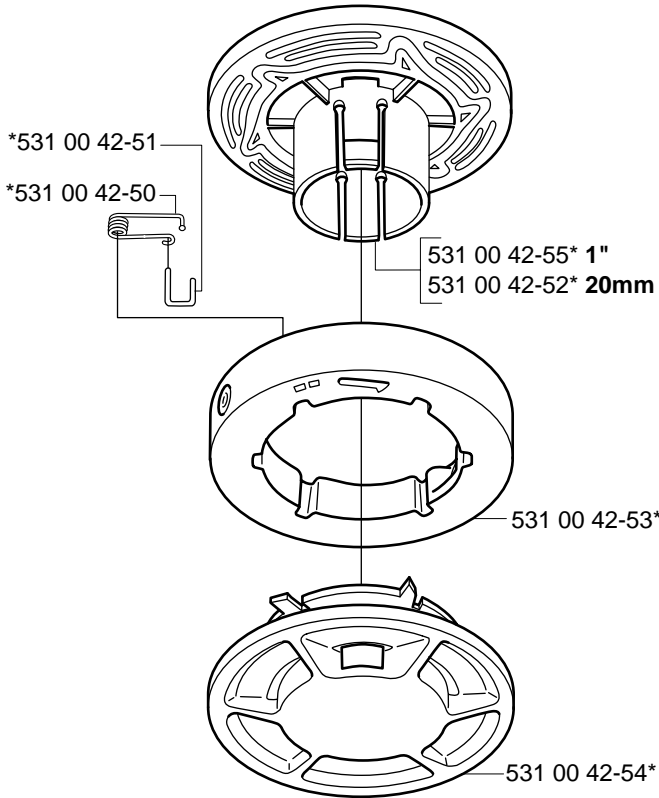

Reservdelar

106 23 28-69

Trimmy S *compl 508 01 01-02

Trimmy SII *compl 502 26 08-01

Trimmy H2 M10
Trimmy H2 M12

*compl 531 00 60-92
*compl 531 00 38-64

Trimmy Hit Pro M10 *compl 503 78 78-01

Superauto II *compl 531 00 38-09
Superauto II 1" *compl 531 00 60-93

Tri Cut M10x1.25 (300mm) compl 531 00 38-11
Tri Cut M12x1.75 (300mm) compl 531 00 38-24

Trimmy Hit Pro Junior 3/8"-24R

*compl 531 00 75-28

Trimmy Hit VI 3/8"-24R

*compl 952 70 85-62

Trimmy Hit

*compl 531 00 75-27

Tri Cut 3/8"-24R (230mm) *compl 531 00 75-35

Supporting cup

*compl 502 15 70-01

Guard

*compl 537 02 61-01
322 C

*compl 537 07 67-01
325 C-X

*compl 503 97 71-01
**322 L
325 L-X
325 L-XT**

*compl 503 93 42-02
**322 R
325 R-X
325 RJ-X
325 R-XT**

*compl 503 91 60-01
**240
245
250
252**

*compl 503 74 50-04
**225
232
235**

Trimmy cord

Product	Product No.	Product	Product No.
Ø1,5 mm		Whisper	
15 m blue	531 00 38-55	Ø1,5 mm	
10 m reel for 300 S	506 68 26-01	15 m	531 00 60-80
10 m reel for Duo	964 63 57-00	Ø2,0 mm	
10 st for 6 RC	531 00 38-51	15 m	531 00 60-81
Ø2,0 mm		Ø2,4 mm	
15 m green	531 00 38-56	15 m	531 00 60-82
90 m green	531 00 38-57	Ø3,0 mm	
Ø2,4 mm		10 m	531 00 60-83
15 m orange	531 00 38-58		
90 m orange	531 00 38-59		
240 m orange	531 00 38-60		
Ø2,7 mm			
15 m yellow	531 00 75-66		
90 m yellow	531 00 75-67		
240 m yellow	531 00 75-68		
Ø3,0 mm			
10 m red	531 00 38-61		
90 m red	531 00 38-62		
240 m red	531 00 38-63		
Ø3,3 mm			
75 m white	502 26 19-03		
Pre cut for Trimmy Fix			
20 strings Ø2,4 mm	502 13 86-01		