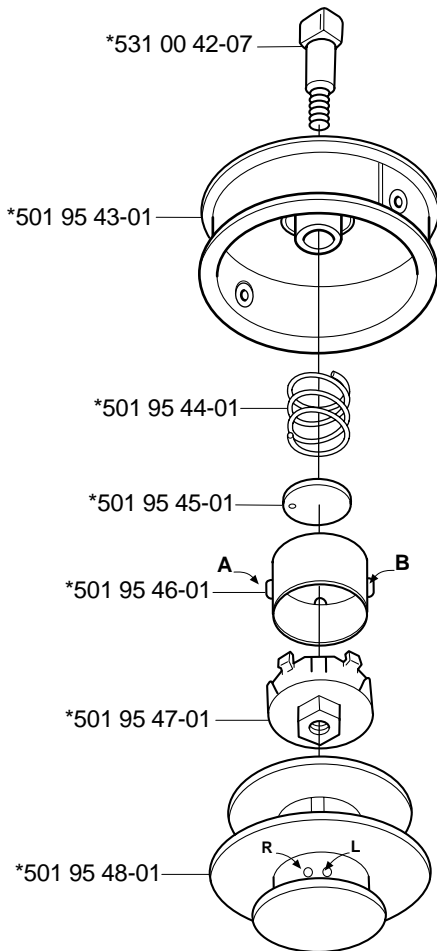

Reservdelar

106 23 28-69

Trimmy S *compl 508 01 01-02

Trimmy SII *compl 502 26 08-01

Trimmy H2 M10
Trimmy H2 M12

*compl 531 00 60-92
*compl 531 00 38-64

Trimmy Hit Pro M10 *compl 503 78 78-01

Superauto II *compl 531 00 38-09
Superauto II 1" *compl 531 00 60-93

Tri Cut M10x1.25 (300mm) compl 531 00 38-11
Tri Cut M12x1.75 (300mm) compl 531 00 38-24

Trimmy Hit Pro Junior 3/8"-24R

*compl 531 00 75-28

Trimmy Hit VI 3/8"-24R

*compl 952 70 85-62

Trimmy Hit

*compl 531 00 75-27

Tri Cut 3/8"-24R (230mm) *compl 531 00 75-35

Supporting cup

*compl 502 15 70-01

Guard

*compl 537 02 61-01
322 C

*compl 537 07 67-01
325 C-X

*compl 503 97 71-01
**322 L
325 L-X
325 L-XT**

*compl 503 93 42-02
**322 R
325 R-X
325 RJ-X
325 R-XT**

*compl 503 91 60-01
**240
245
250
252**

*compl 503 74 50-04
**225
232
235**

Trimmy cord

Product	Product No.	Product	Product No.
Ø1,5 mm		Whisper	
15 m blue	531 00 38-55	Ø1,5 mm	
10 m reel for 300 S	506 68 26-01	15 m	531 00 60-80
10 m reel for Duo	964 63 57-00	Ø2,0 mm	
10 st for 6 RC	531 00 38-51	15 m	531 00 60-81
Ø2,0 mm		Ø2,4 mm	
15 m green	531 00 38-56	15 m	531 00 60-82
90 m green	531 00 38-57	Ø3,0 mm	
Ø2,4 mm		10 m	531 00 60-83
15 m orange	531 00 38-58		
90 m orange	531 00 38-59		
240 m orange	531 00 38-60		
Ø2,7 mm			
15 m yellow	531 00 75-66		
90 m yellow	531 00 75-67		
240 m yellow	531 00 75-68		
Ø3,0 mm			
10 m red	531 00 38-61		
90 m red	531 00 38-62		
240 m red	531 00 38-63		
Ø3,3 mm			
75 m white	502 26 19-03		
Pre cut for Trimmy Fix			
20 strings Ø2,4 mm	502 13 86-01		