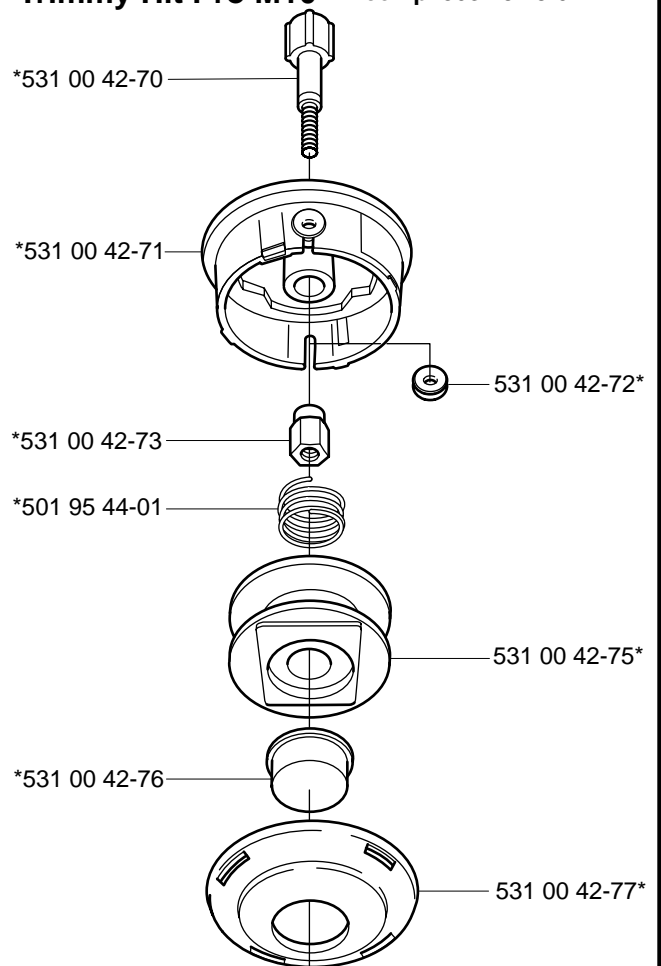

Reservdelar

106 23 28-69

Trimmy S *compl 508 01 01-02

Trimmy SII *compl 502 26 08-01

Trimmy H2 M10
Trimmy H2 M12

*compl 531 00 60-92
*compl 531 00 38-64

Trimmy Hit Pro M10 *compl 503 78 78-01

Superauto II *compl 531 00 38-09
Superauto II 1" *compl 531 00 60-93

Tri Cut M10x1.25 (300mm) compl 531 00 38-11
Tri Cut M12x1.75 (300mm) compl 531 00 38-24

Trimmy Hit Pro Junior 3/8"-24R

*compl 531 00 75-28

Trimmy Hit VI 3/8"-24R

*compl 952 70 85-62

Trimmy Hit

*compl 531 00 75-27

Tri Cut 3/8"-24R (230mm) *compl 531 00 75-35

Supporting cup

*compl 502 15 70-01

Guard

*compl 537 02 61-01
322 C

*compl 537 07 67-01
325 C-X

*compl 503 97 71-01
**322 L
325 L-X
325 L-XT**

*compl 503 93 42-02
**322 R
325 R-X
325 RJ-X
325 R-XT**

*compl 503 91 60-01
**240
245
250
252**

*compl 503 74 50-04
**225
232
235**

Trimmy cord

Product	Product No.	Product	Product No.
Ø1,5 mm		Whisper	
15 m blue	531 00 38-55	Ø1,5 mm	
10 m reel for 300 S	506 68 26-01	15 m	531 00 60-80
10 m reel for Duo	964 63 57-00	Ø2,0 mm	
10 st for 6 RC	531 00 38-51	15 m	531 00 60-81
Ø2,0 mm		Ø2,4 mm	
15 m green	531 00 38-56	15 m	531 00 60-82
90 m green	531 00 38-57	Ø3,0 mm	
Ø2,4 mm		10 m	531 00 60-83
15 m orange	531 00 38-58		
90 m orange	531 00 38-59		
240 m orange	531 00 38-60		
Ø2,7 mm			
15 m yellow	531 00 75-66		
90 m yellow	531 00 75-67		
240 m yellow	531 00 75-68		
Ø3,0 mm			
10 m red	531 00 38-61		
90 m red	531 00 38-62		
240 m red	531 00 38-63		
Ø3,3 mm			
75 m white	502 26 19-03		
Pre cut for Trimmy Fix			
20 strings Ø2,4 mm	502 13 86-01		