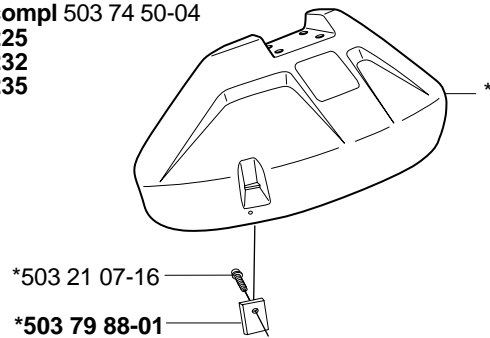

Tri Cut 3/8"-24R (230mm) *compl 531 00 75-35

Supporting cup

*compl 502 15 70-01

Guard

*compl 537 02 61-01
322 C

*compl 537 07 67-01
325 C-X

*compl 503 97 71-01
**322 L
325 L-X
325 L-XT**

*compl 503 93 42-02
**322 R
325 R-X
325 RJ-X
325 R-XT**

*compl 503 91 60-01
**240
245
250
252**

*compl 503 74 50-04
**225
232
235**

Trimmy cord

Product	Product No.	Product	Product No.
Ø1,5 mm		Whisper	
15 m blue	531 00 38-55	Ø1,5 mm	
10 m reel for 300 S	506 68 26-01	15 m	531 00 60-80
10 m reel for Duo	964 63 57-00	Ø2,0 mm	
10 st for 6 RC	531 00 38-51	15 m	531 00 60-81
Ø2,0 mm		Ø2,4 mm	
15 m green	531 00 38-56	15 m	531 00 60-82
90 m green	531 00 38-57	Ø3,0 mm	
Ø2,4 mm		10 m	531 00 60-83
15 m orange	531 00 38-58		
90 m orange	531 00 38-59		
240 m orange	531 00 38-60		
Ø2,7 mm			
15 m yellow	531 00 75-66		
90 m yellow	531 00 75-67		
240 m yellow	531 00 75-68		
Ø3,0 mm			
10 m red	531 00 38-61		
90 m red	531 00 38-62		
240 m red	531 00 38-63		
Ø3,3 mm			
75 m white	502 26 19-03		
Pre cut for Trimmy Fix			
20 strings Ø2,4 mm	502 13 86-01		