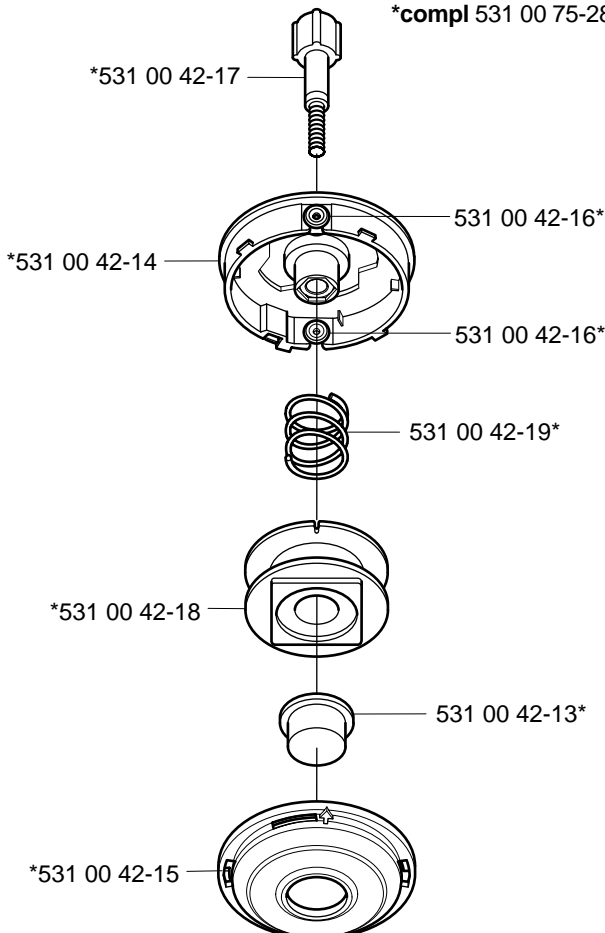

Reservdelar

106 23 28-69

Trimmy S *compl 508 01 01-02

Trimmy SII *compl 502 26 08-01

Trimmy H2 M10
Trimmy H2 M12

*compl 531 00 60-92
*compl 531 00 38-64

Trimmy Hit Pro M10 *compl 503 78 78-01

Superauto II *compl 531 00 38-09
Superauto II 1" *compl 531 00 60-93

Tri Cut M10x1.25 (300mm) compl 531 00 38-11
Tri Cut M12x1.75 (300mm) compl 531 00 38-24

Trimmy Hit Pro Junior 3/8"-24R

*compl 531 00 75-28

Trimmy Hit VI 3/8"-24R

*compl 952 70 85-62

Trimmy Hit

*compl 531 00 75-27

Tri Cut 3/8"-24R (230mm) *compl 531 00 75-35

Supporting cup

*compl 502 15 70-01

Guard

*compl 537 02 61-01
322 C

*compl 537 07 67-01
325 C-X

*compl 503 97 71-01
**322 L
325 L-X
325 L-XT**

*compl 503 93 42-02
**322 R
325 R-X
325 RJ-X
325 R-XT**

*compl 503 91 60-01
**240
245
250
252**

*compl 503 74 50-04
**225
232
235**

Trimmy cord

Product	Product No.	Product	Product No.
Ø1,5 mm		Whisper	
15 m blue	531 00 38-55	Ø1,5 mm	
10 m reel for 300 S	506 68 26-01	15 m	531 00 60-80
10 m reel for Duo	964 63 57-00	Ø2,0 mm	
10 st for 6 RC	531 00 38-51	15 m	531 00 60-81
Ø2,0 mm		Ø2,4 mm	
15 m green	531 00 38-56	15 m	531 00 60-82
90 m green	531 00 38-57	Ø3,0 mm	
Ø2,4 mm		10 m	531 00 60-83
15 m orange	531 00 38-58		
90 m orange	531 00 38-59		
240 m orange	531 00 38-60		
Ø2,7 mm			
15 m yellow	531 00 75-66		
90 m yellow	531 00 75-67		
240 m yellow	531 00 75-68		
Ø3,0 mm			
10 m red	531 00 38-61		
90 m red	531 00 38-62		
240 m red	531 00 38-63		
Ø3,3 mm			
75 m white	502 26 19-03		
Pre cut for Trimmy Fix			
20 strings Ø2,4 mm	502 13 86-01		