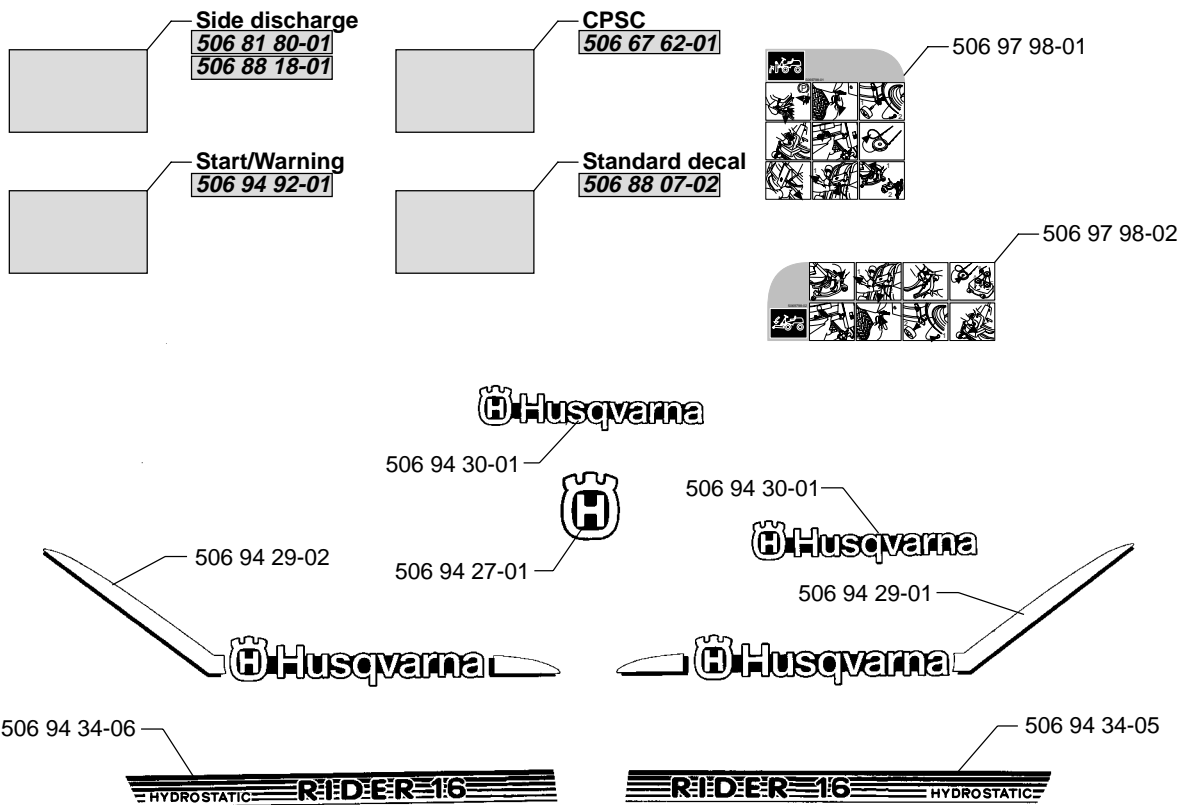

M

P

Leverans endast som reservdel
Delivery as spare part only
Nur als Ersatzteil lieferbar
Livrabl seulement comme pièce de rechange
Solo como repuesto
Zasilá se jenom jako náhradni díl