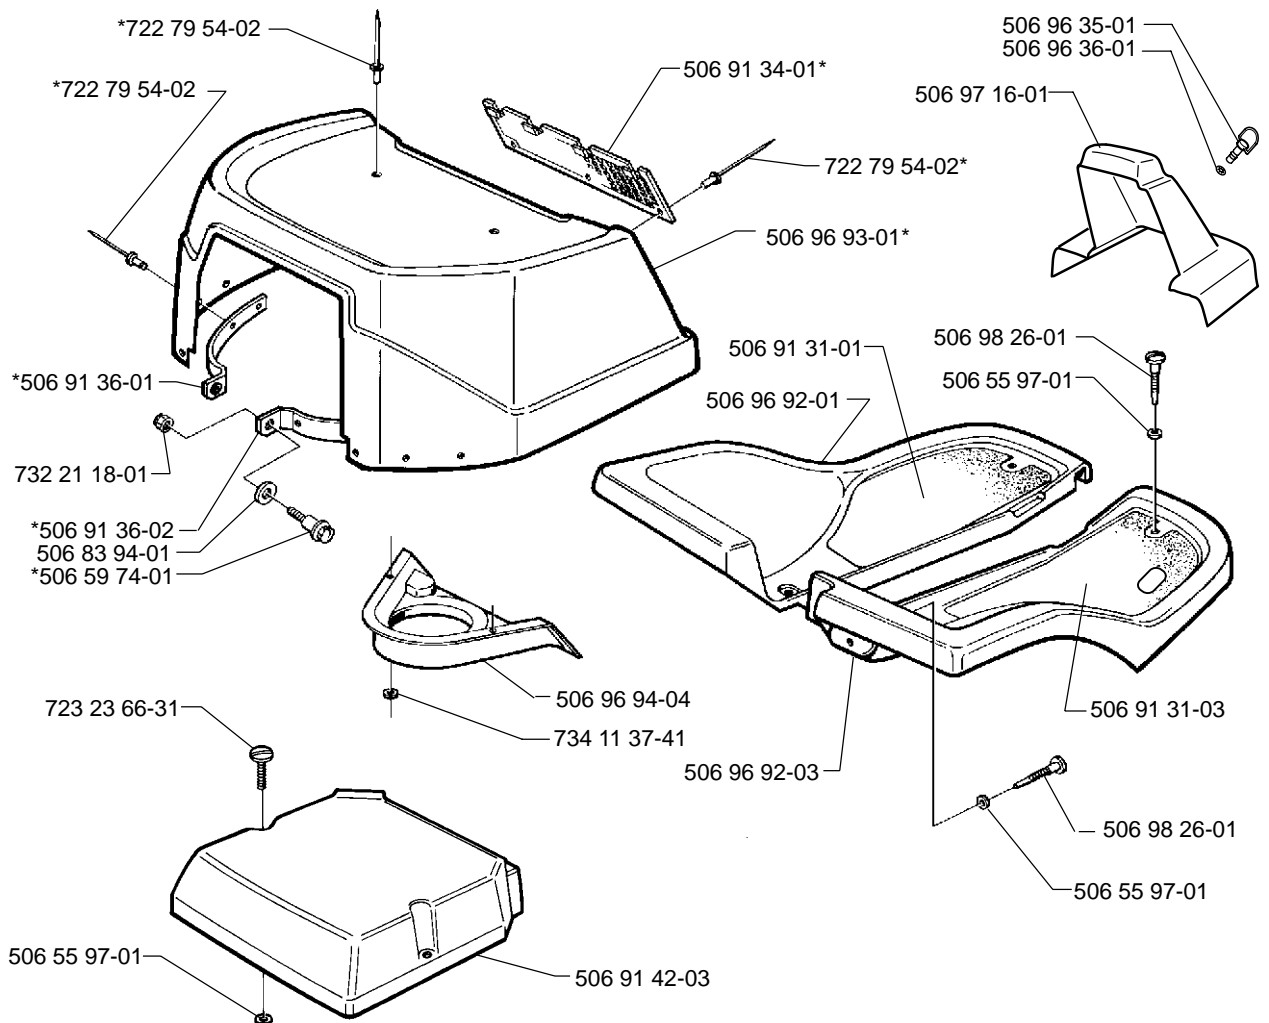

Reservdelar

106 25 74-63

A

B

*compl 506 98 46-02

XXX XX XX-XX = New part

D 15,5 hp B & S Diamond plus

xxx xx xx-xx = New part

C

xxx xx xx-xx = New part

K

X BioClip 90

xxx xx xx-xx = New part

T Rear 97, BioClip 103

V Side 97

xxx xx xx-xx = New part