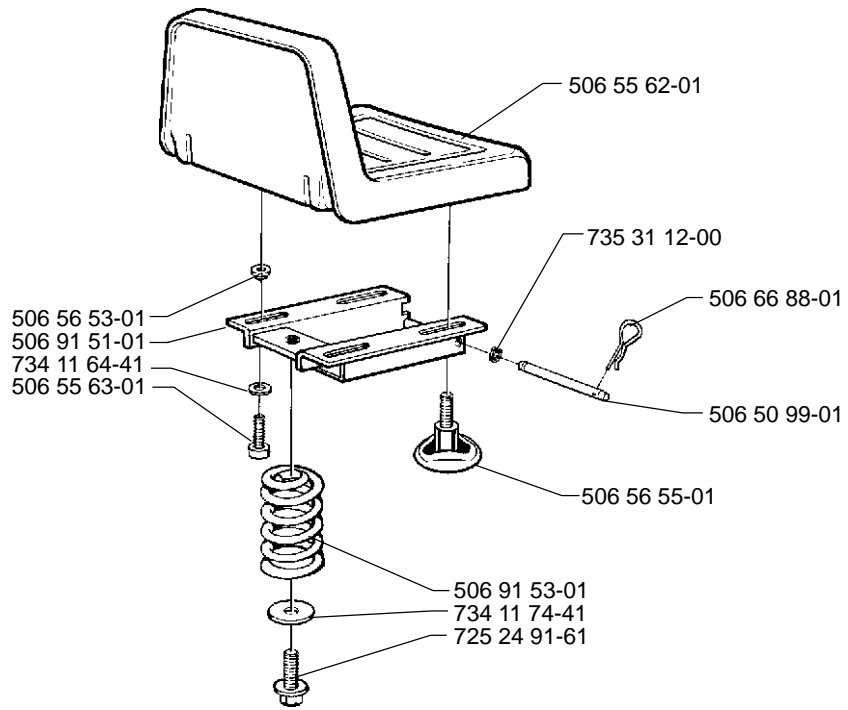

Reservdelar

106 25 74-63

A

B

*compl 506 98 46-02

XXX XX XX-XX = New part

D 15,5 hp B & S Diamond plus

xxx xx xx-xx = New part

C

xxx xx xx-xx = New part

K

X BioClip 90

xxx xx xx-xx = New part

T Rear 97, BioClip 103

V Side 97

xxx xx xx-xx = New part