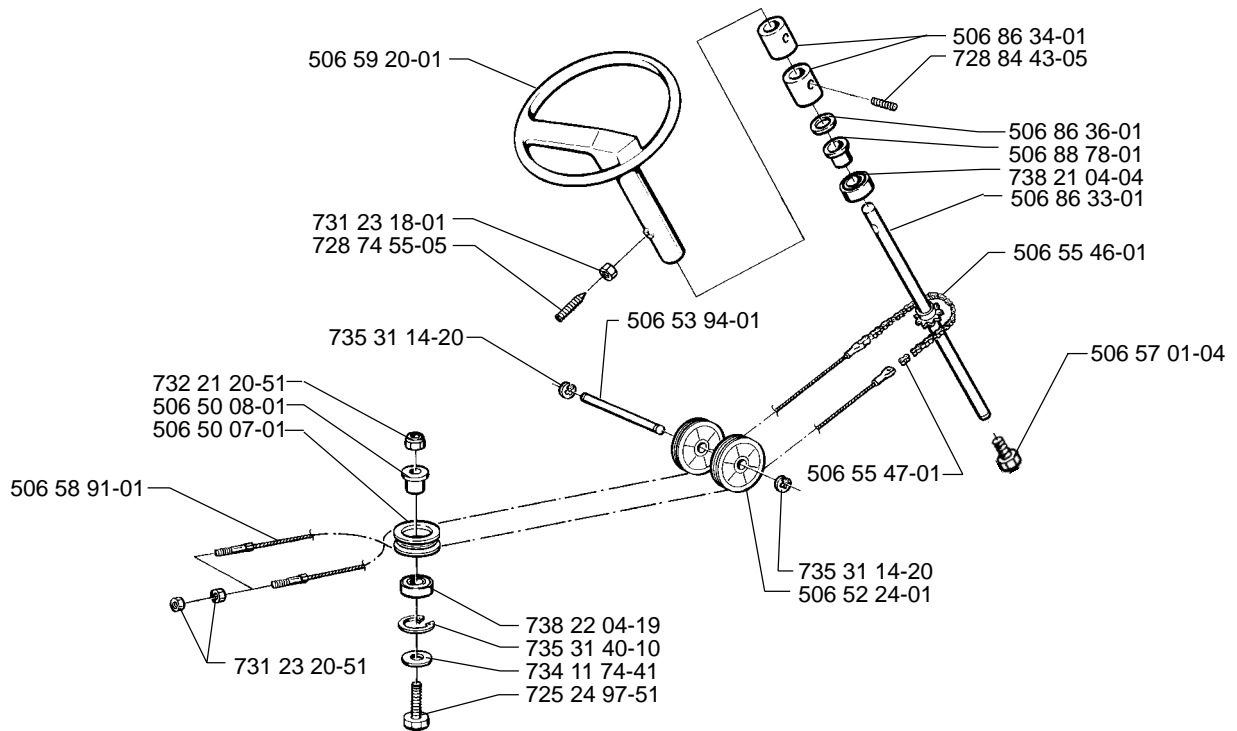

Reservdelar

106 25 74-63

A

B

*compl 506 98 46-02

XXX XX XX-XX = New part

D 15,5 hp B & S Diamond plus

xxx xx xx-xx = New part

E

xxx xx xx-xx = New part

G

F

H

XXX XX XX-XX = New part

xxx xx xx-xx = New part

L

C

xxx xx xx-xx = New part

K

X BioClip 90

xxx xx xx-xx = New part

T Rear 97, BioClip 103

V Side 97

xxx xx xx-xx = New part

Y BioClip 90

xxx xx xx-xx = New part