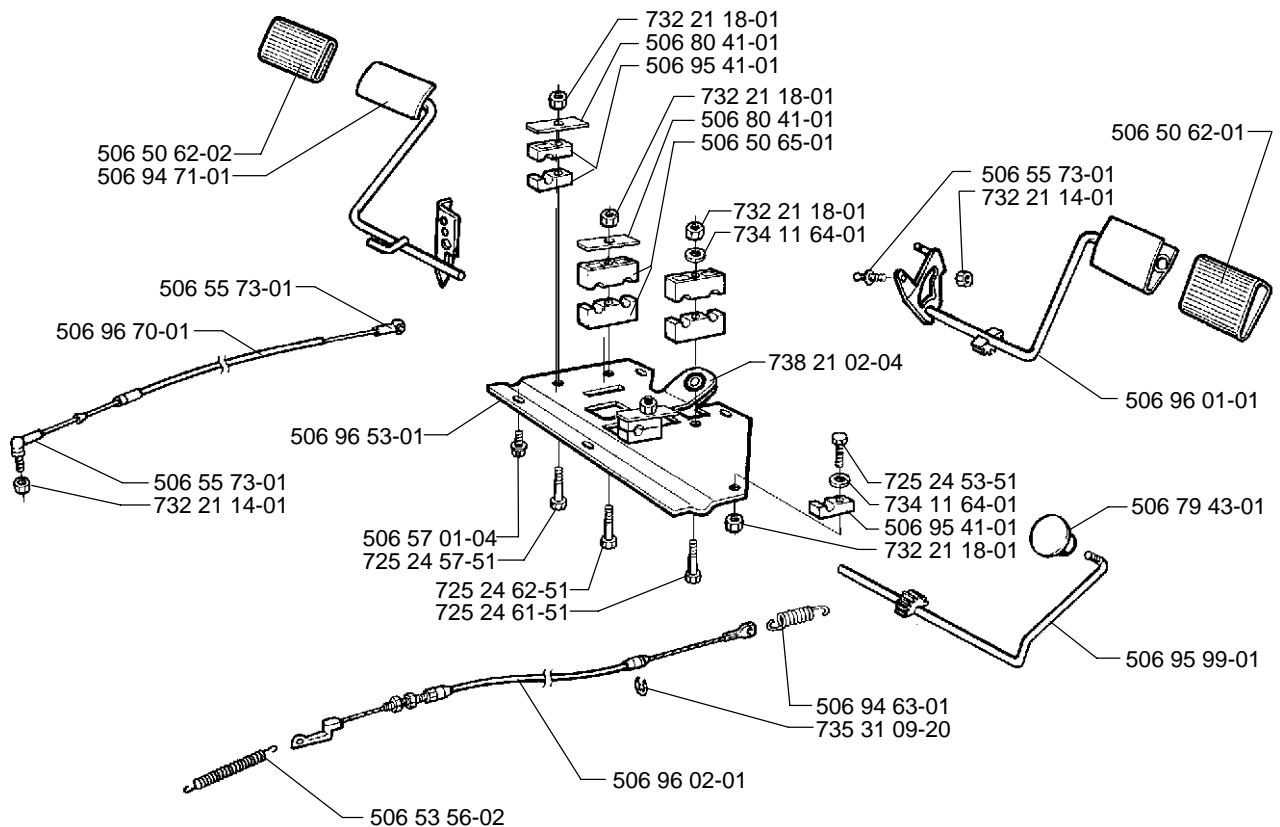

Reservdelar

106 25 74-63

A

B

*compl 506 98 46-02

XXX XX XX-XX = New part

D 15,5 hp B & S Diamond plus

xxx xx xx-xx = New part

E

xxx xx xx-xx = New part

G

F

H

XXX XX XX-XX = New part

xxx xx xx-xx = New part

L

C

xxx xx xx-xx = New part

K

X BioClip 90

xxx xx xx-xx = New part

T Rear 97, BioClip 103

V Side 97

xxx xx xx-xx = New part

Y BioClip 90

xxx xx xx-xx = New part