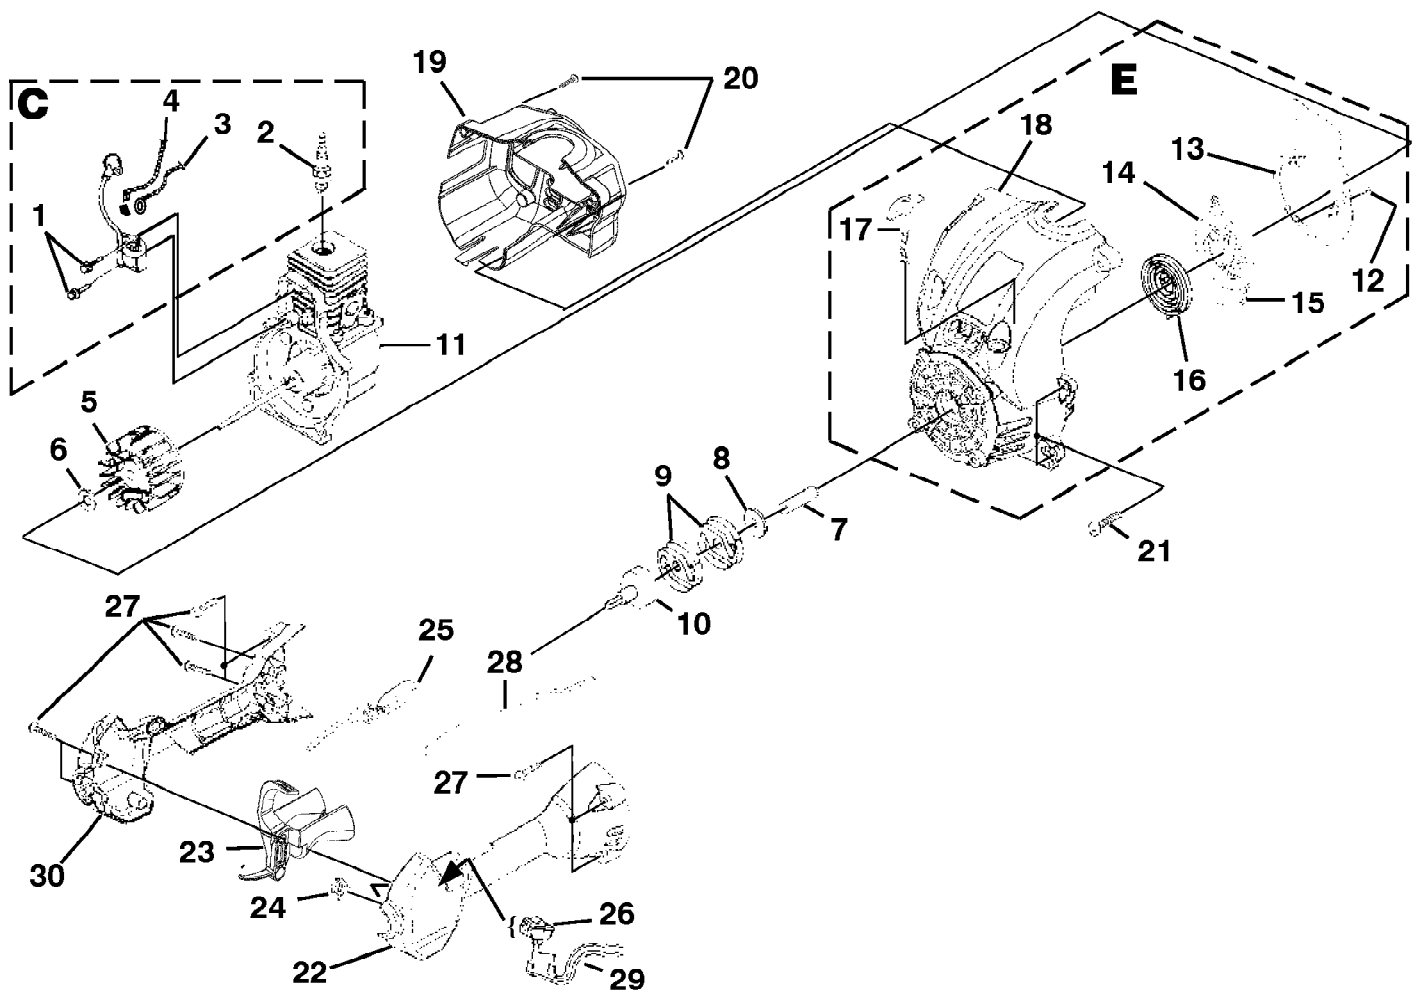

VersaTool String Trimmer UT-20818
Carburetor- Fuel Tank

Page 2 of 10

Ref #	Part Number	Qty	S/P/F	Description
1	06900A	1	/P	GASKET-Heat Dam
2	04474	2	/P	SCREW- Machine (10-24 X 2 1/411)
3	98768A	1	/P	HET DAM
4	093221	2	S/P	SCRESeMs (10-24 X 1
B	984874002	1		CRURETOR KIT Includes Items B-7
5	9074002	1	/P	GASKETCarburetor
6	0143910	1	/P	TUING
7	07332	1	S/P	FITTINlie
F	PA01624	1	S	FUEL TNK ASSY.
8	PA00116	1	S	FUEL TANK
9	A09116	1	S/P	FUEL CAP Includes Items F-9
10	98792	3	/P	BUMPERRubber

VersaTool String Trimmer UT-20818
Engine Internal

Page 4 of 10

Ref #	Part Number	Qty	S/P/F	Description
1	984867001	1	/P	SHORT BLOCK SSY. INCLUDES ITEMS 1-6
2	984543001	1	S	PISTON & ROD ASSY. INCLUDES ITEMS 2-3
3	PS03498	2	S	RING- Piston
4	6457007	1	S	CYLINDER
5	043888	1		GASKET Cylinder
6	PS02807	3	/P	SCREW-Sems (12-24 X 3/4")
7	PS02130	1	/P	CRANKCASE COVER
8	06443A	1	S/P	GASKET Crankcase Cover (Also 1 included w/short block)
9	PS01565	4	/P	SCREW- Sems (10-24 X 1/2")
10	UP00027	3	S	MUFFLER GUARD
11	U03897	2		SCREW- Plasite (10-14 X 1/2")