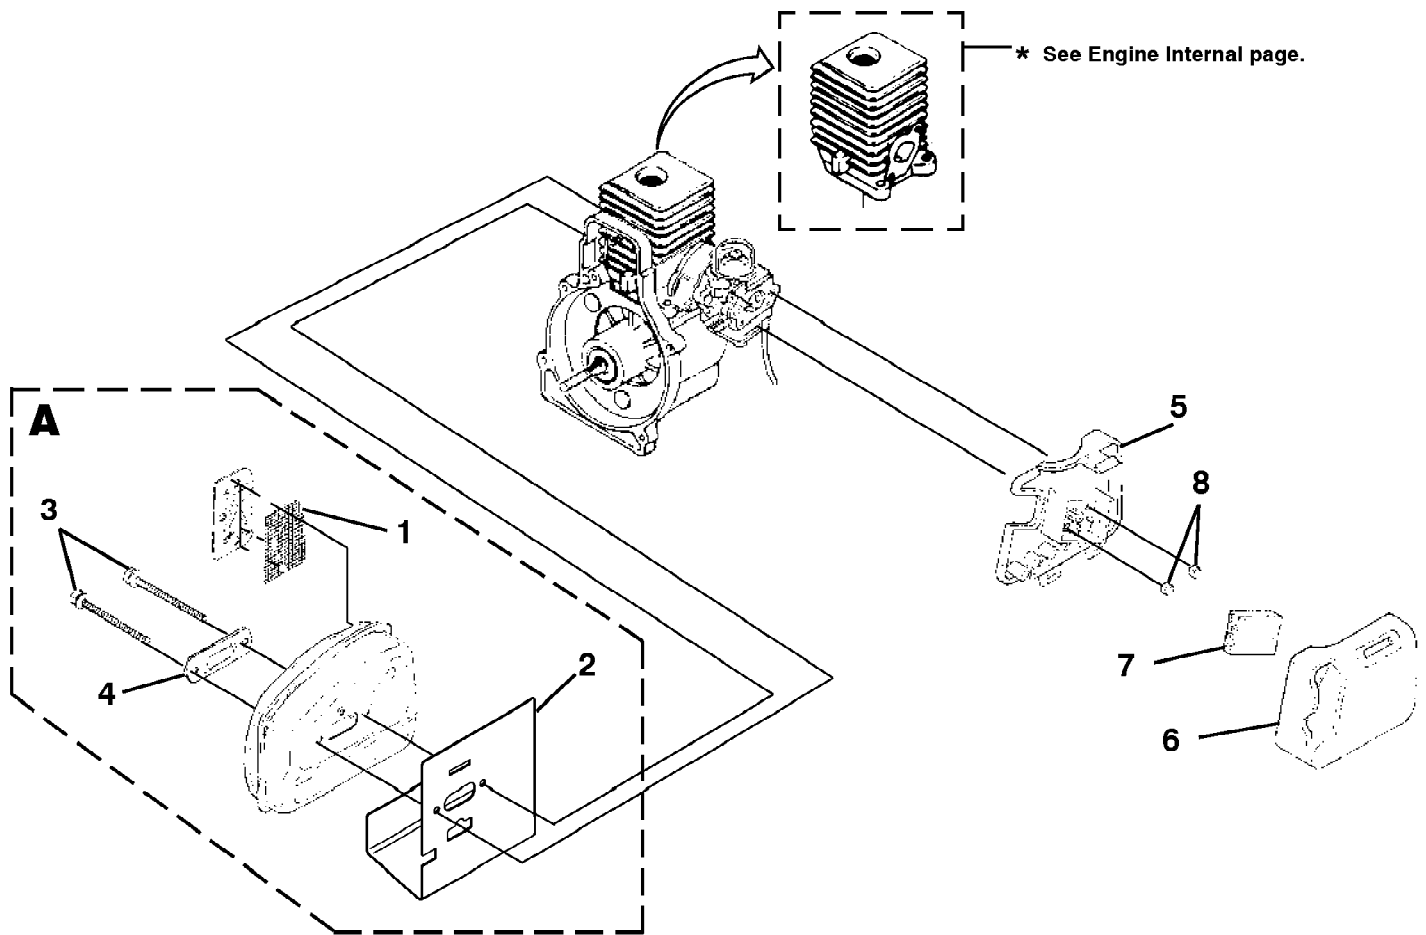

VersaTool String Trimmer UT-20818
Engine Internal

Page 4 of 10

Ref #	Part Number	Qty	S/P/F	Description
1	984867001	1	/P	SHORT BLOCK SSY. INCLUDES ITEMS 1-6
2	984543001	1	S	PISTON & ROD ASSY. INCLUDES ITEMS 2-3
3	PS03498	2	S	RING- Piston
4	6457007	1	S	CYLINDER
5	043888	1		GASKET Cylinder
6	PS02807	3	/P	SCREW-Sems (12-24 X 3/4")
7	PS02130	1	/P	CRANKCASE COVER
8	06443A	1	S/P	GASKET Crankcase Cover (Also 1 included w/short block)
9	PS01565	4	/P	SCREW- Sems (10-24 X 1/2")
10	UP00027	3	S	MUFFLER GUARD
11	U03897	2		SCREW- Plasite (10-14 X 1/2")

VersaTool String Trimmer UT-20818
Ignition-Rotor-Starter-Clutch

Page 6 of 10

Ref #	Part Number	Qty	S/P/F	Description
C	984573001	1		IGNITION KIT Includes Items 1-4
1	82540	2	/P	SCREW-Tapite (8-32 X 1)
2	PS02227	1	S/P	SPARK PLUG
3	A06964	1	/P	LEAD -Electrical
4	A06963	1	/P	LEAD-Electrical
5	984531001	1	S/P	ROTOR ASSY.
6	PS05268	1	/P	WASHER-Flat
7	PS05267	1	/P	SPACER
8	98929A	1	S/P	WASHER-Flat
9	00242	2	/P	CLUTCH
10	PA01613	1	S/P	CONNECTOR AND DRUM
11	984867001	1	/P	SORT BLOCK (See Ei GINe Inter Nal)
E	984547002	1		COMPLETE STARTER ASSEMBLY INCLUDES ITEMS 11-18
12	82543	3	/P	SCREW-Thread Form (8-16 X 1/2")
13	PS06339	1		BAFFLE-Air
14	98770A	1	/P	PULLEY-Starter
15	9789902	1	S/P	ROPE Starter (42")
16	A98773A	1	S/P	SPRING & CONTNER
17	PS01200	1	/P	GRIP-Starter (Yel Low)
18	3075303	1	S	STRATER HSG. ASSSY.
19	PS001127	1		HOUSING-Rear
20	82537	2	/P	SCREW-Plaite (10-14 X 7/8")
21	82538	4	/P	SCREW-Tapite (10-24 X 3/4")
22	PS01125	1		CONTROL HANDLE - LH
23	PS01814	1	S	TRIGGER Throtle
24	PS01718	1	/P	SPRING
25	PS01128	1	/P	THROTTLE INTERLOCK
26	PS02764	1	/P	SITCH
27	82589	9	/P	SCREW-Tapite (10-14 X 1")
28	PS01177	1	/P	CABLE Throtle
29	A00387	1		LEAD Electrical
30	PS01124	1		CONTROL HAN LE - RH