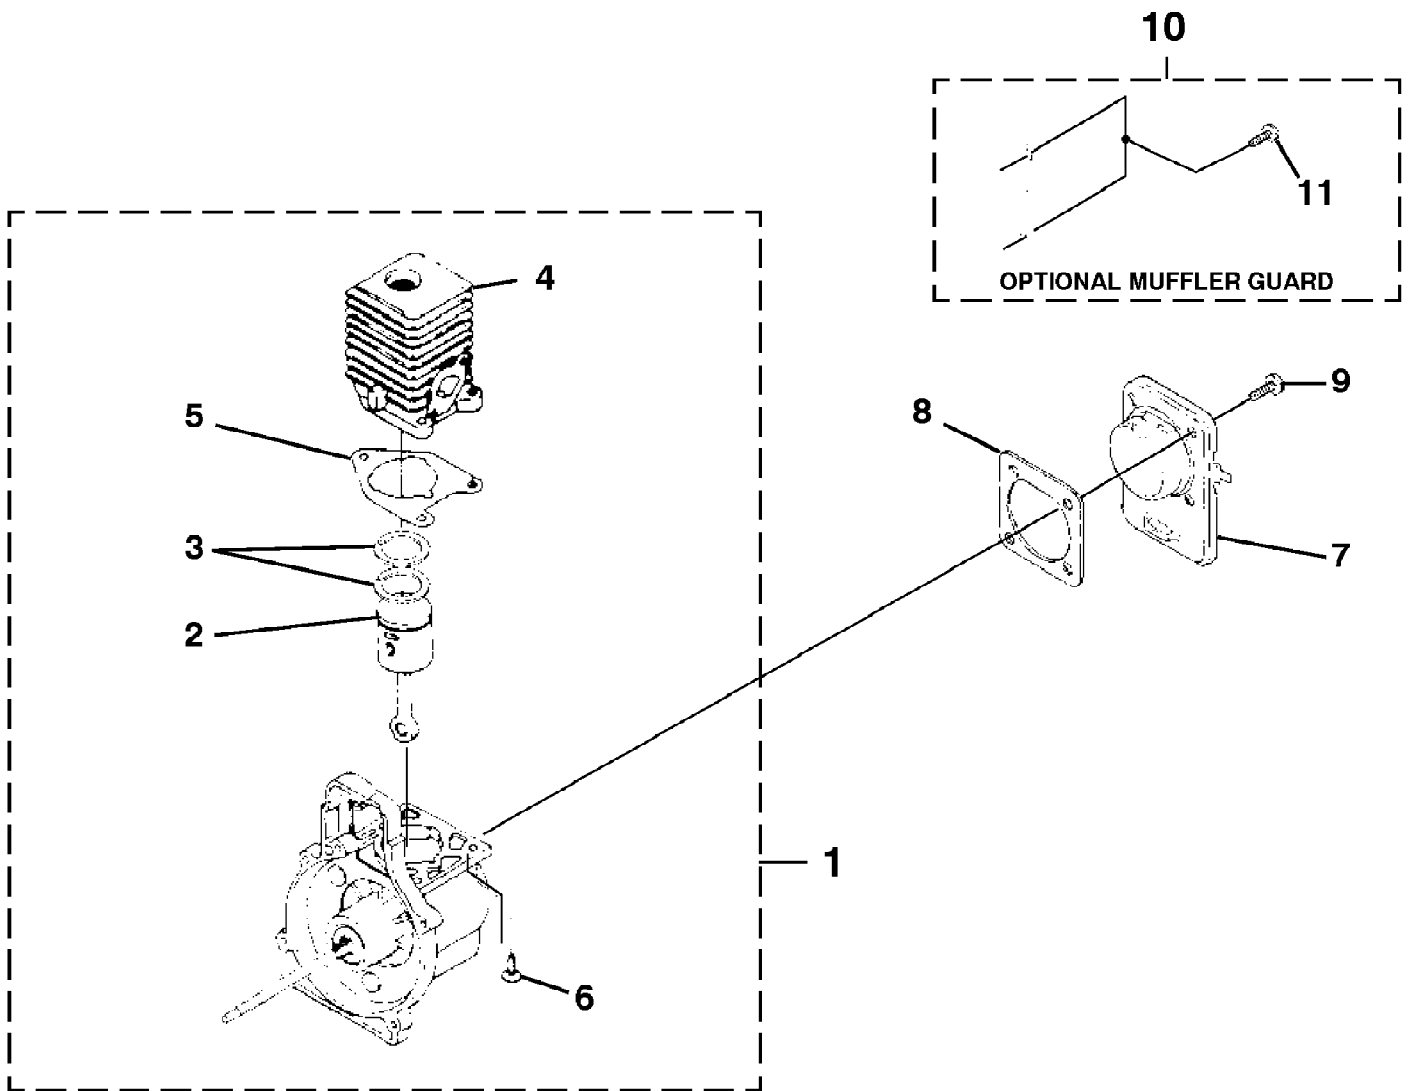

VersaTool String Trimmer UT-20818
Carburetor- Fuel Tank

Page 2 of 10

Ref #	Part Number	Qty	S/P/F	Description
1	06900A	1	/P	GASKET-Heat Dam
2	04474	2	/P	SCREW- Machine (10-24 X 2 1/411)
3	98768A	1	/P	HET DAM
4	093221	2	S/P	SCRESeMs (10-24 X 1
B	984874002	1		CRURETOR KIT Includes Items B-7
5	9074002	1	/P	GASKETCarburetor
6	0143910	1	/P	TUING
7	07332	1	S/P	FITTINlie
F	PA01624	1	S	FUEL TNK ASSY.
8	PA00116	1	S	FUEL TANK
9	A09116	1	S/P	FUEL CAP Includes Items F-9
10	98792	3	/P	BUMPERRubber

VersaTool String Trimmer UT-20818
Engine Internal

Page 4 of 10

Ref #	Part Number	Qty	S/P/F	Description
1	984867001	1	/P	SHORT BLOCK SSY. INCLUDES ITEMS 1-6
2	984543001	1	S	PISTON & ROD ASSY. INCLUDES ITEMS 2-3
3	PS03498	2	S	RING- Piston
4	6457007	1	S	CYLINDER
5	043888	1		GASKET Cylinder
6	PS02807	3	/P	SCREW-Sems (12-24 X 3/4")
7	PS02130	1	/P	CRANKCASE COVER
8	06443A	1	S/P	GASKET Crankcase Cover (Also 1 included w/short block)
9	PS01565	4	/P	SCREW- Sems (10-24 X 1/2")
10	UP00027	3	S	MUFFLER GUARD
11	U03897	2		SCREW- Plasite (10-14 X 1/2")