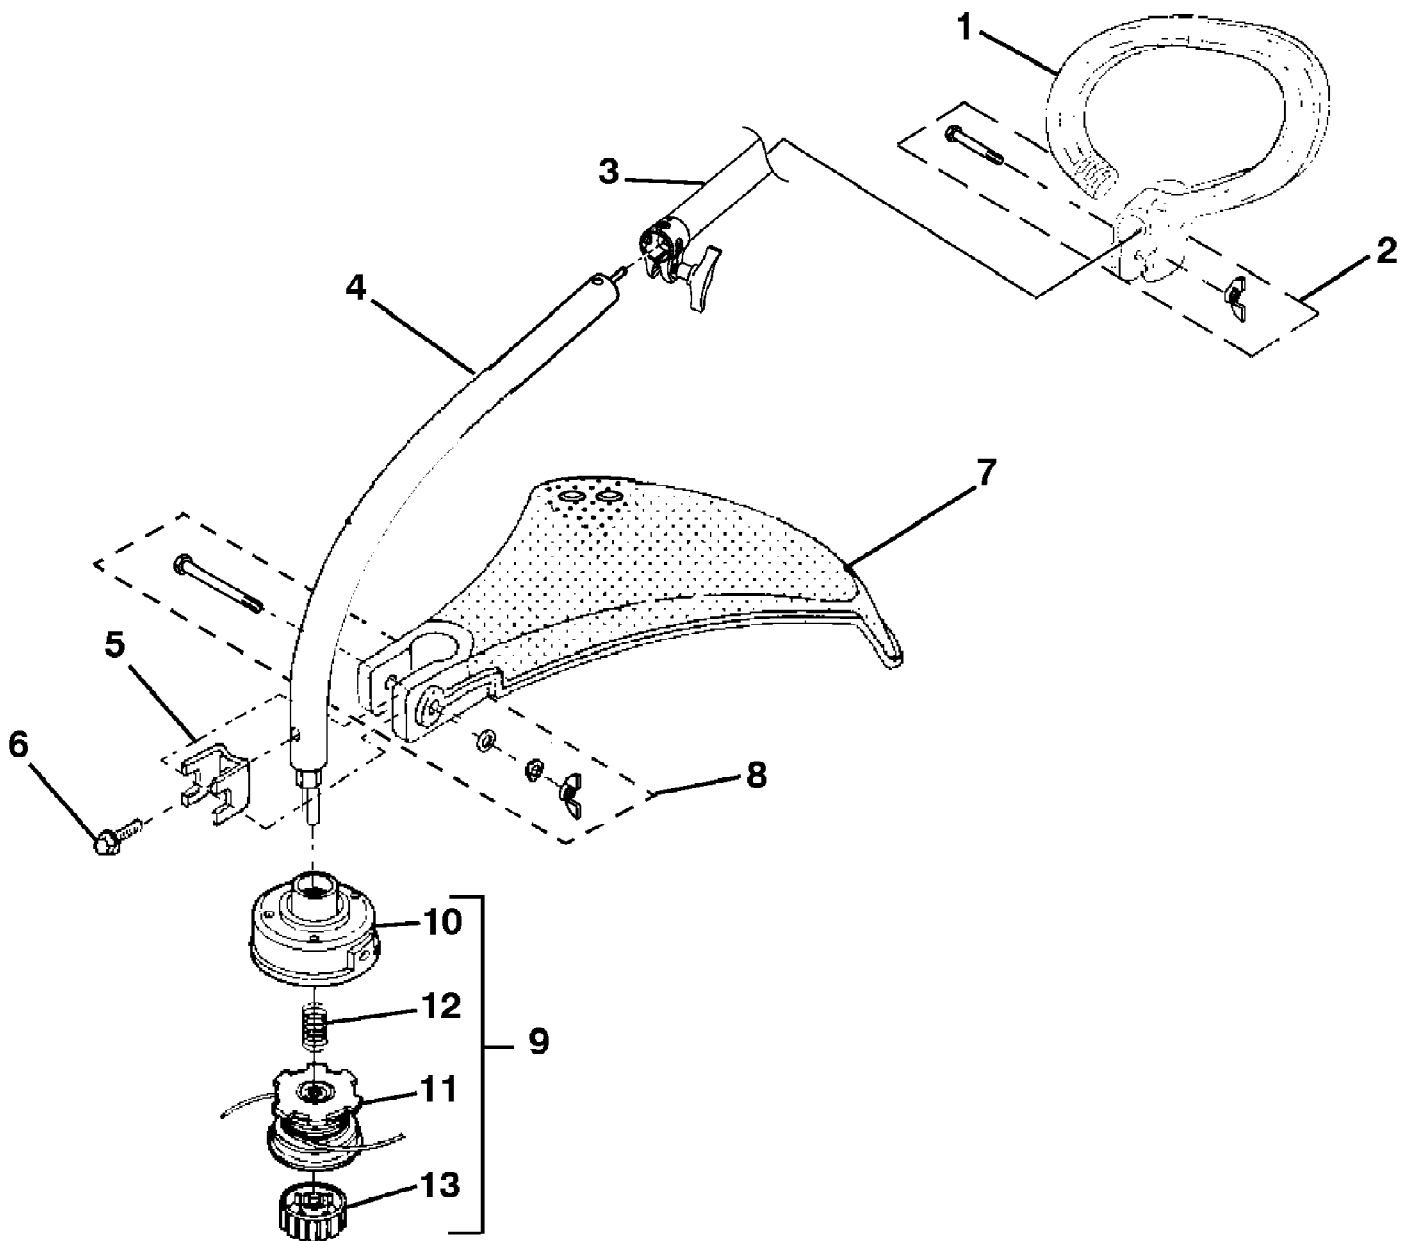

VersaTool String Trimmer UT-20818
Ignition-Rotor-Starter-Clutch

Page 6 of 10

Ref #	Part Number	Qty	S/P/F	Description
C	984573001	1		IGNITION KIT Includes Items 1-4
1	82540	2	/P	SCREW-Tapite (8-32 X 1)
2	PS02227	1	S/P	SPARK PLUG
3	A06964	1	/P	LEAD -Electrical
4	A06963	1	/P	LEAD-Electrical
5	984531001	1	S/P	ROTOR ASSY.
6	PS05268	1	/P	WASHER-Flat
7	PS05267	1	/P	SPACER
8	98929A	1	S/P	WASHER-Flat
9	00242	2	/P	CLUTCH
10	PA01613	1	S/P	CONNECTOR AND DRUM
11	984867001	1	/P	SORT BLOCK (See Ei GINe Inter Nal)
E	984547002	1		COMPLETE STARTER ASSEMBLY INCLUDES ITEMS 11-18
12	82543	3	/P	SCREW-Thread Form (8-16 X 1/2")
13	PS06339	1		BAFFLE-Air
14	98770A	1	/P	PULLEY-Starter
15	9789902	1	S/P	ROPE Starter (42")
16	A98773A	1	S/P	SPRING & CONTNER
17	PS01200	1	/P	GRIP-Starter (Yel Low)
18	3075303	1	S	STRATER HSG. ASSSY.
19	PS001127	1		HOUSING-Rear
20	82537	2	/P	SCREW-Plaite (10-14 X 7/8")
21	82538	4	/P	SCREW-Tapite (10-24 X 3/4")
22	PS01125	1		CONTROL HANDLE - LH
23	PS01814	1	S	TRIGGER Throtle
24	PS01718	1	/P	SPRING
25	PS01128	1	/P	THROTTLE INTERLOCK
26	PS02764	1	/P	SITCH
27	82589	9	/P	SCREW-Tapite (10-14 X 1")
28	PS01177	1	/P	CABLE Throtle
29	A00387	1		LEAD Electrical
30	PS01124	1		CONTROL HAN LE - RH

VersaTool String Trimmer UT-20818
 Shaft - Spool & String - Grass Deflector

Page 10 of 10

Ref #	Part Number	Qty	S/P/F	Description
1	06542A	1	S	HANDLE-Anti-Vibe
2	PA00249	1	/P	FASTENER KIT
3	PA00873A	1	S/P	DRIVESHAFT ASSY. (Upper)
4	PA00881A	1	/P	DRIVESHAFT HOUSING (Lower)
5	07928	1	S/P	CLAMP
6	983823001	1	/P	SCREW-Sems Hex (10-24 X 3/8")
7	PA01014	1	S	DEFLECTOR
8	PA00249	1	/P	FASTENER KIT
9	DA03001A	1	S/P	STRINGHEAD Complete (.080") Includes Items 9-13
10	A98231A	1	S/P	HOUSING & EYELET (Dual Li NE)
11	PA0387A	1	S	SPOOL & STRING (.080")
12	06713	1	/P	SPRING-Compression
13	A98866A	1	S/P	RETAINER Spool (RH Thread, Black)