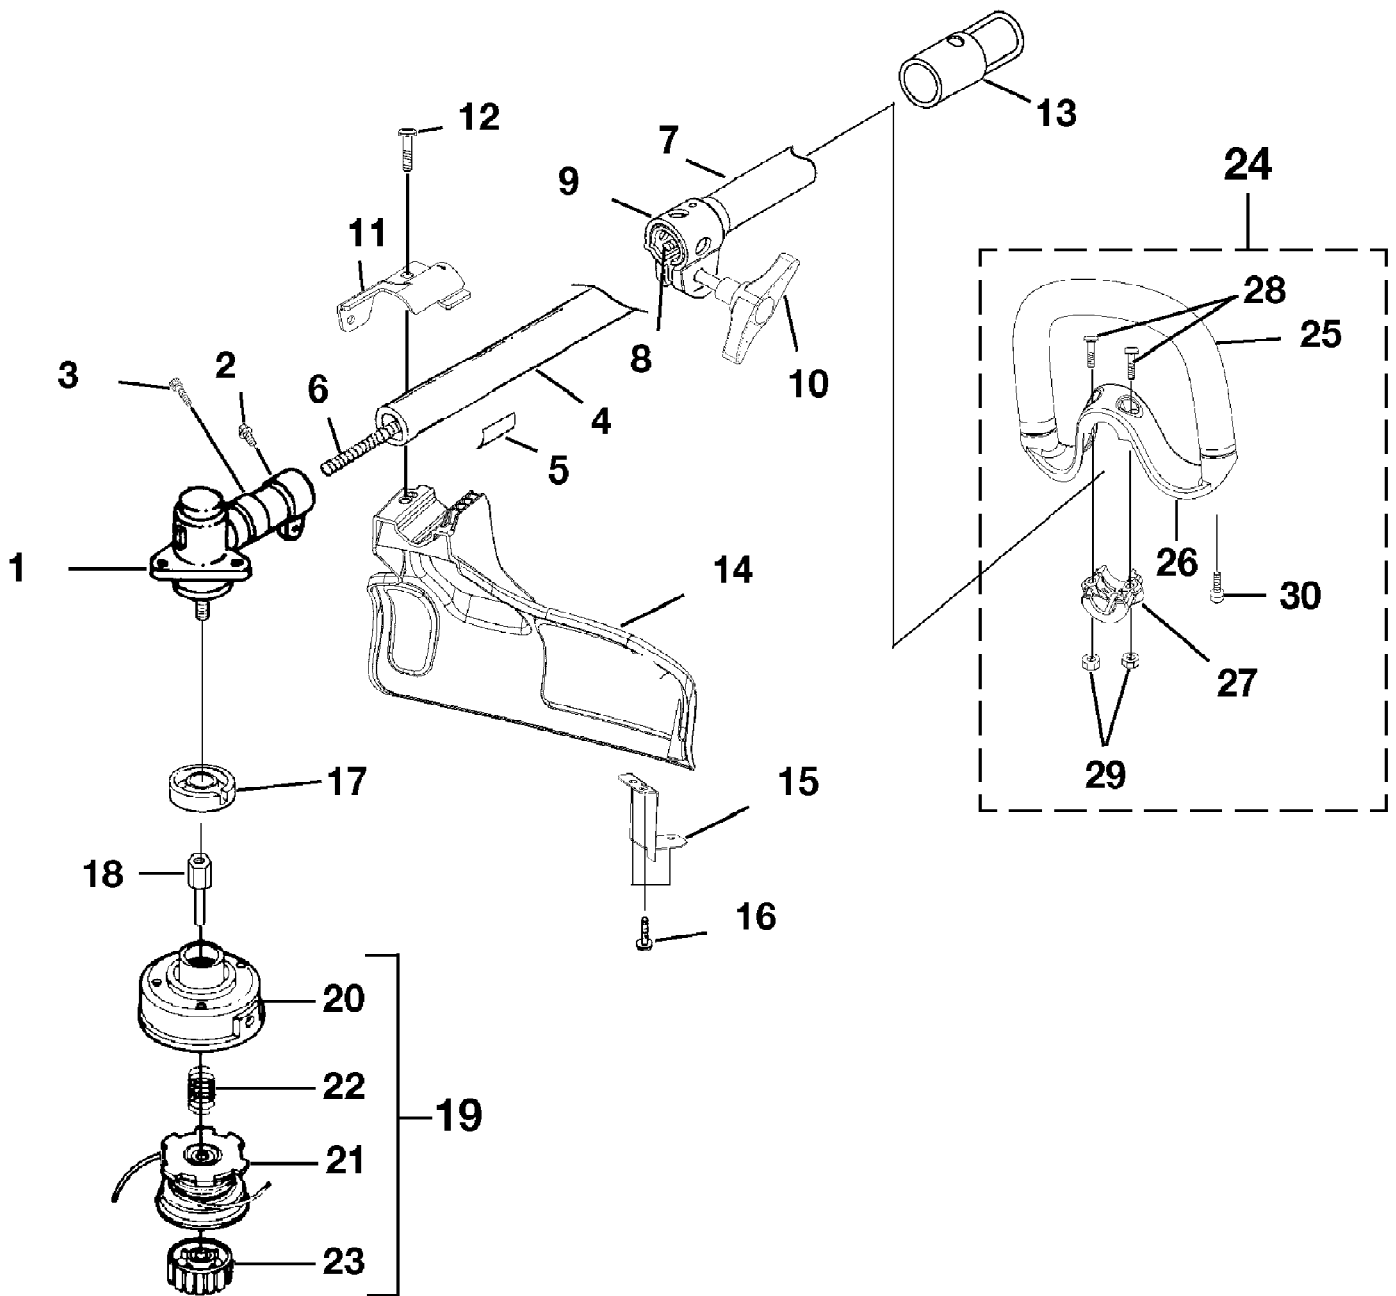

Page 8 of 12

Ref #	Part Number	Qty	S/P/F	Description
C	UP05270	1		IGNITION KIT Includes items C-4
1	82540	2	/P	SCREW-Taptite (8-32 X 1")
2	PS02227	1	S/P	SPARK PLUG
3	A06964	1	/P	LEAD-Electrical
4	A06963	1	/P	LEAD-Electrical
5	984521-001	1		ROTOR KIT
6	PS84065	1	S/P	WASHER-Flat
7	UP00034A	1	/P	CLUTCH AND DRUM KIT Includes items 7-11
8	PS04300	1	S/P	SPACER
9	98929A	1	S/P	WASHER-Flat
10	00242	2	/P	CLUTCH
11	PA01613	1	S/P	CONNECTOR AND DRUM
12	984546-001	1	S	SHORT BLOCK See "Engine Internal"
E	UP02962A	1	/P	COMPLETE STARTER ASSEMBLY Includes items E-18
13	82543	3	/P	SCREW-Thread Form (8-16 X 1/2")
14	PS01123	1	/P	BAFFLE-Air
15	PS01122	1	/P	PULLEY-Starter
16	9789902	1	S/P	ROPE-Starter (42")
17	A98773A	1	S/P	SPRING & CONTAINER
18	5946702	1	S/P	GRIP-Starter
19	PS01127	1		HOUSING-Rear
20	82537	2	/P	SCREW-Plastite (10-14 X 7/8")
21	82538	4	/P	SCREW-Taptite (10-24 X 3/4")
22	UP06755A	1	/P	CONTROL HANDLE ASSY. Includes items 22-29
23	PS01814	1	S	TRIGGER-Throttle
24	PS01718	1	/P	SPRING
25	PS01128	1	/P	THROTTLE INTERLOCK
26	PS02764	1	/P	SWITCH
27	82589	9	/P	SCREW-Taptite (10-14 X 1")
28	PS01177	1	/P	CABLE-Throttle
29	PA00387	1	/P	LEAD-Electrical
30	PA01165	1		Starter Housing W/Eyelet

Item No.	Torque Specs		Required Loctite
	In/Lbs	Nm	
1	25-35	2.8-4.0	
4	50-60	5.6-6.8	
6	30-40	3.4-4.5	

Versa Tool String Trimmer UT-20811-B  
Muffler - Air Cleaner

Page 10 of 12

Ref #	Part Number	Qty	S/P/F	Description
A	PA01614	1	S/P	MUFFLER ASSY. (UT20811 & B & D)
	PA01073	1	/P	MUFFLER ASSY. (UT20811A)
1	82600	3	/P	SCREW, Taptite- (8-32 X 3/8")
2	06502	1	/P	SCREEN-Spark
3	09343	1	/P	GASKET-Muffler
4	88083	2	S/P	SCREW, Truss Hd. - (10-24 X 2.188)
D	UP05084A	1	/P	AIR FILTER KIT Includes items D-6
5	98760	1	/P	FILTER-AIR
6	81208	2	/P	NUT-Hex (10-24)