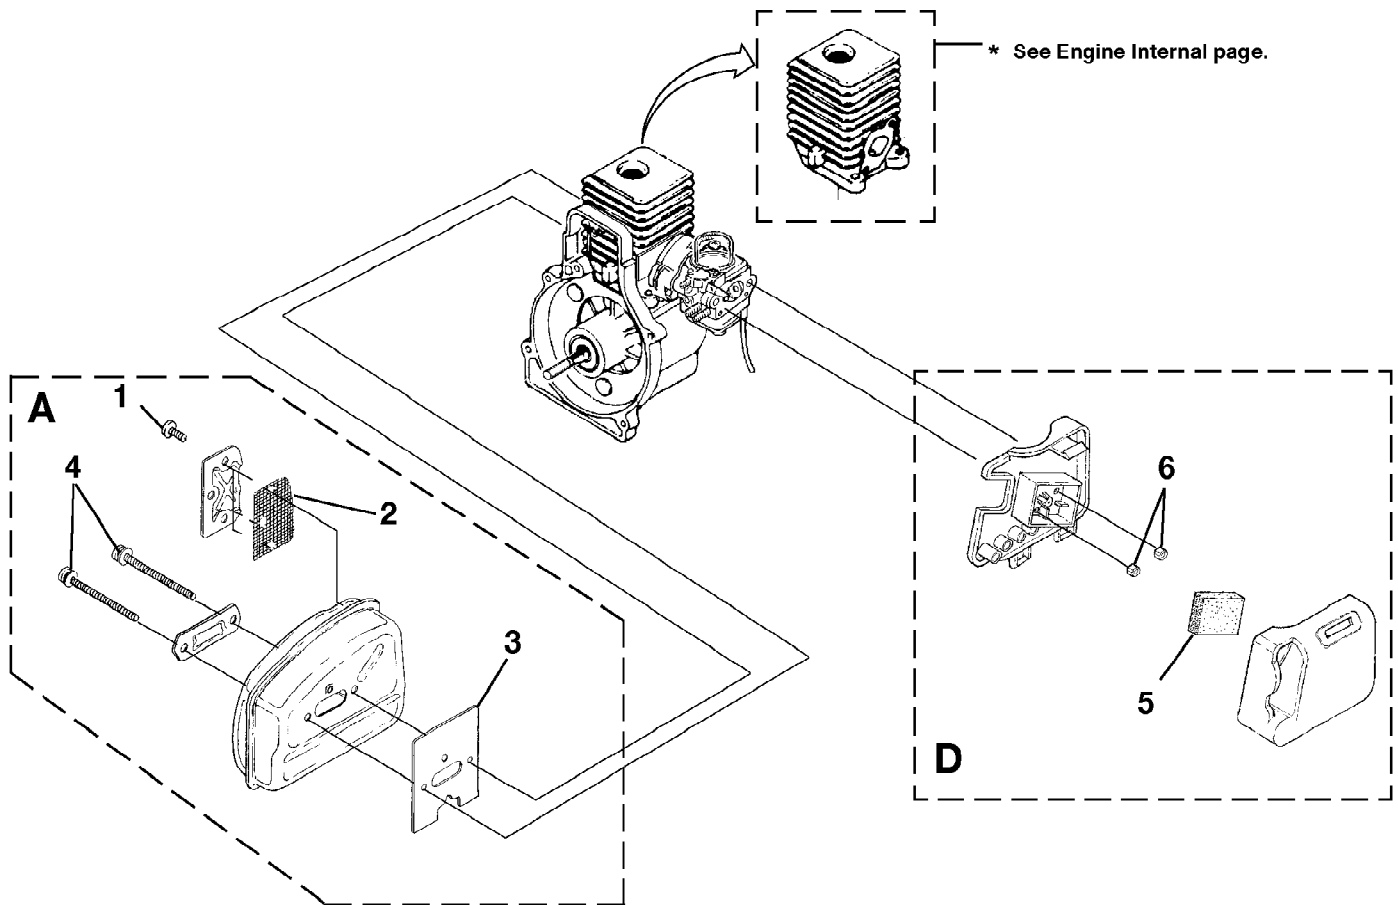

Item No.	Torque Specs		Required Loctite
	In/Lbs	Nm	
1	25-35	2.8-4.0	
4	50-60	5.6-6.8	
6	30-40	3.4-4.5