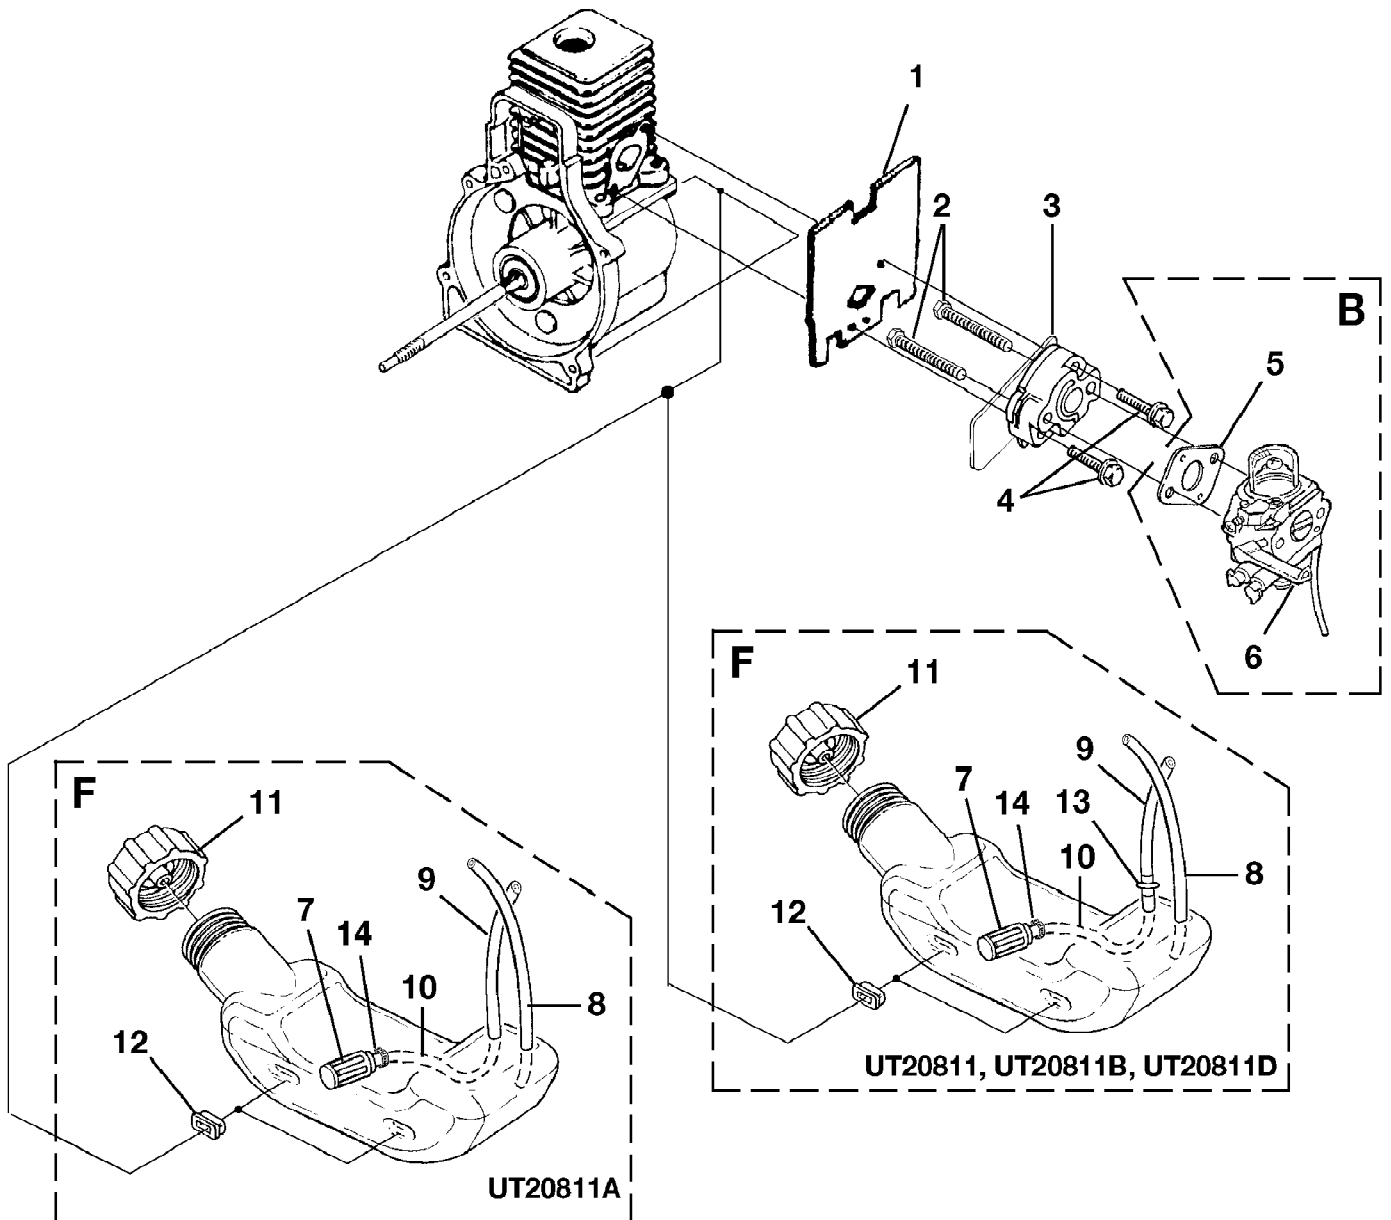

No  
Diagram  
Available  
  
Parts List  
Only

Ref #	Part Number	Qty	S/P/F	Description
	18453	1	/P	GREASE, MULTI-PURPOSE
	23488C	1		THREAD LOCKING COMPOUND
	PS24306	1	/P	MODULE AIR GAP SHIM
	A04191	1		GRASS ANTI-WRAP KIT
	98052A	1	/P	STARTER ROPE (250 Ft. Reel)
	2498203	1	S	TORX BIT (T25) (For Clutch Drums)
	1856601	1	/P	TORX BIT (T27)
	JA313164	1		IGNITION TEST SPARK PLUG.
	9477299	1	/P	RUBBER TUBING (10 Ft.)
	DA03001A	1	S/P	STRINGHEAD-Complete - E-Z Line" (.080 Line) (Right Hand Thread) (Black Retainer)
	DA04592A	1	S/P	STRINGHEAD-Complete - E-Z Line" (.080 Line) (Left Hand Thread) (Red Retainer)
	9801106	1		REPLACEMENT STRING - E-Z Line™ (3 lb. Box) (.080" Dia.)
	DA04591A	1	S/P	STRINGHEAD-Complete - E-Z Line" (.095 Line) (Right Hand Thread) (Black Retainer)
	DA03174A	1	S/P	STRINGHEAD-Complete - E-Z Line" (.095 Line) (Left Hand Thread) (Red Retainer)
	0395904	1		REPLACEMENT STRING - E-Z Line (3 lb. Box). (.095" Dia.)
	DA09364	1	S	STRINGHEAD-Complete-Pro-Cut Fixed Line Head (.105" Dia.)
	D09365	1	S	REPLACEMENT Dura Line™ (.105" Dia.) (Cartridges for Pro-Cut™ Fixed Line Head)
	A06933	1		SAFETY GOGGLES
	03036	1		DUST MASK UP
	UP00108	1	S	COMFORT STRAP
	UT15511	1		BA250 (Blower Attachment) YARDSMART® Attachments
	UT15512	1		BCA250 (Brushcutter Attachment) YARDSMART® Attachments
	UT15513	1		EA250 (Edger Attachment) YARDSMART® Attachments
	UT15514	1		CA250 (Cultivator Attachment) YARDSMART® Attachments
	D98717C	1	S/P	TRI-ARC™ BLADE FOR USE ON BRUSHCUTTER UNITS ONLY