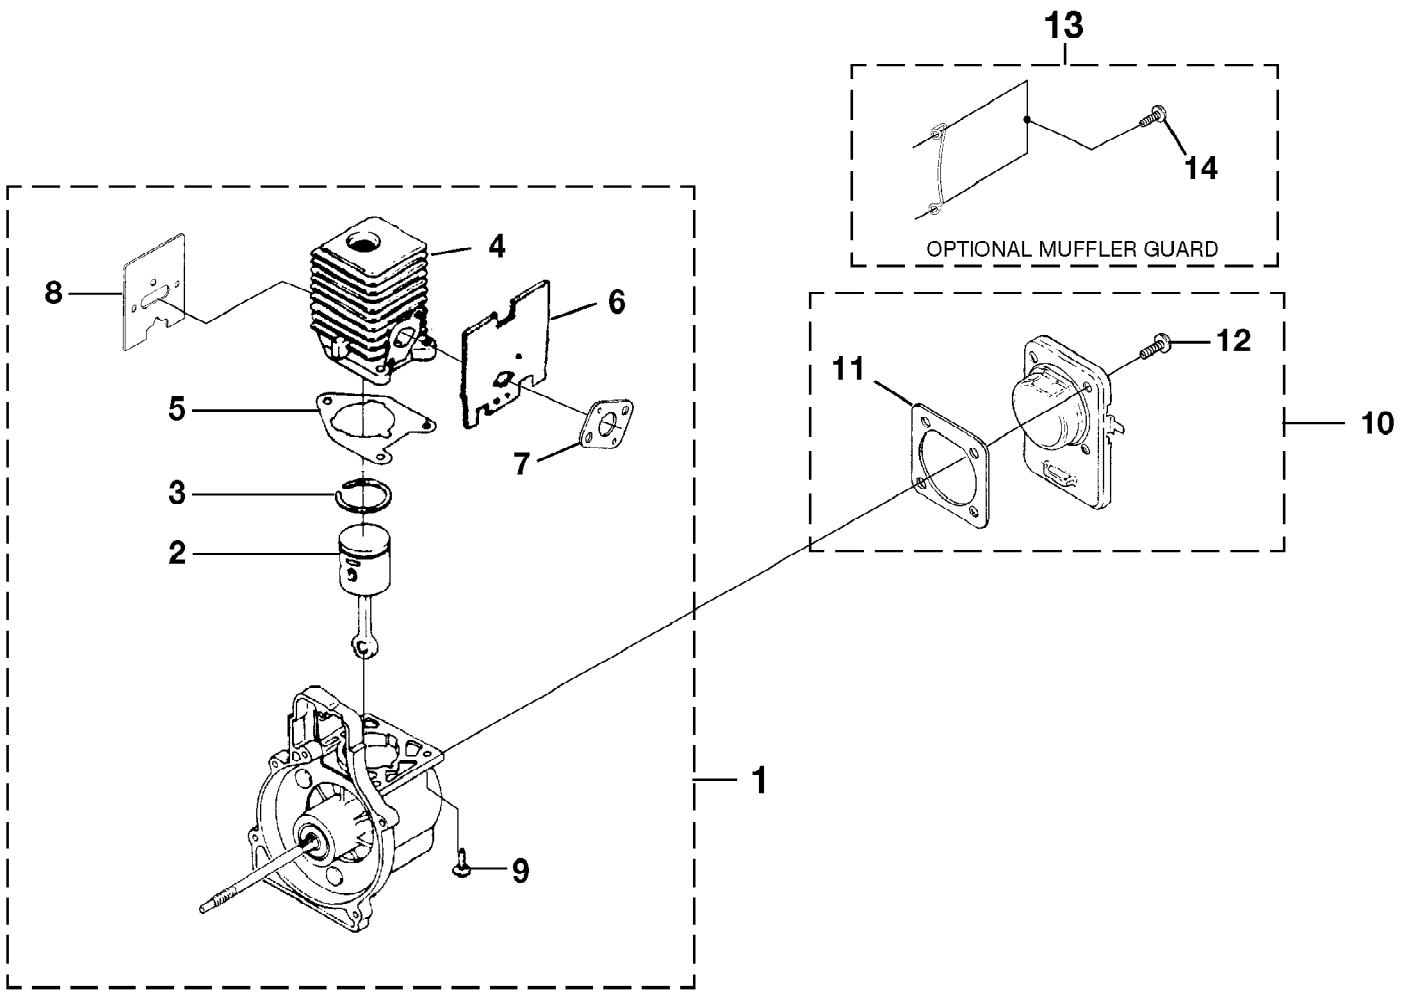

Item No.	Torque Specs		Required Loctite
	In/Lbs	Nm	
9	55-65	6.2-7.3	Red 262
12	35-45	4.0-5.1	Red 262
14	5-20	.6-2.3