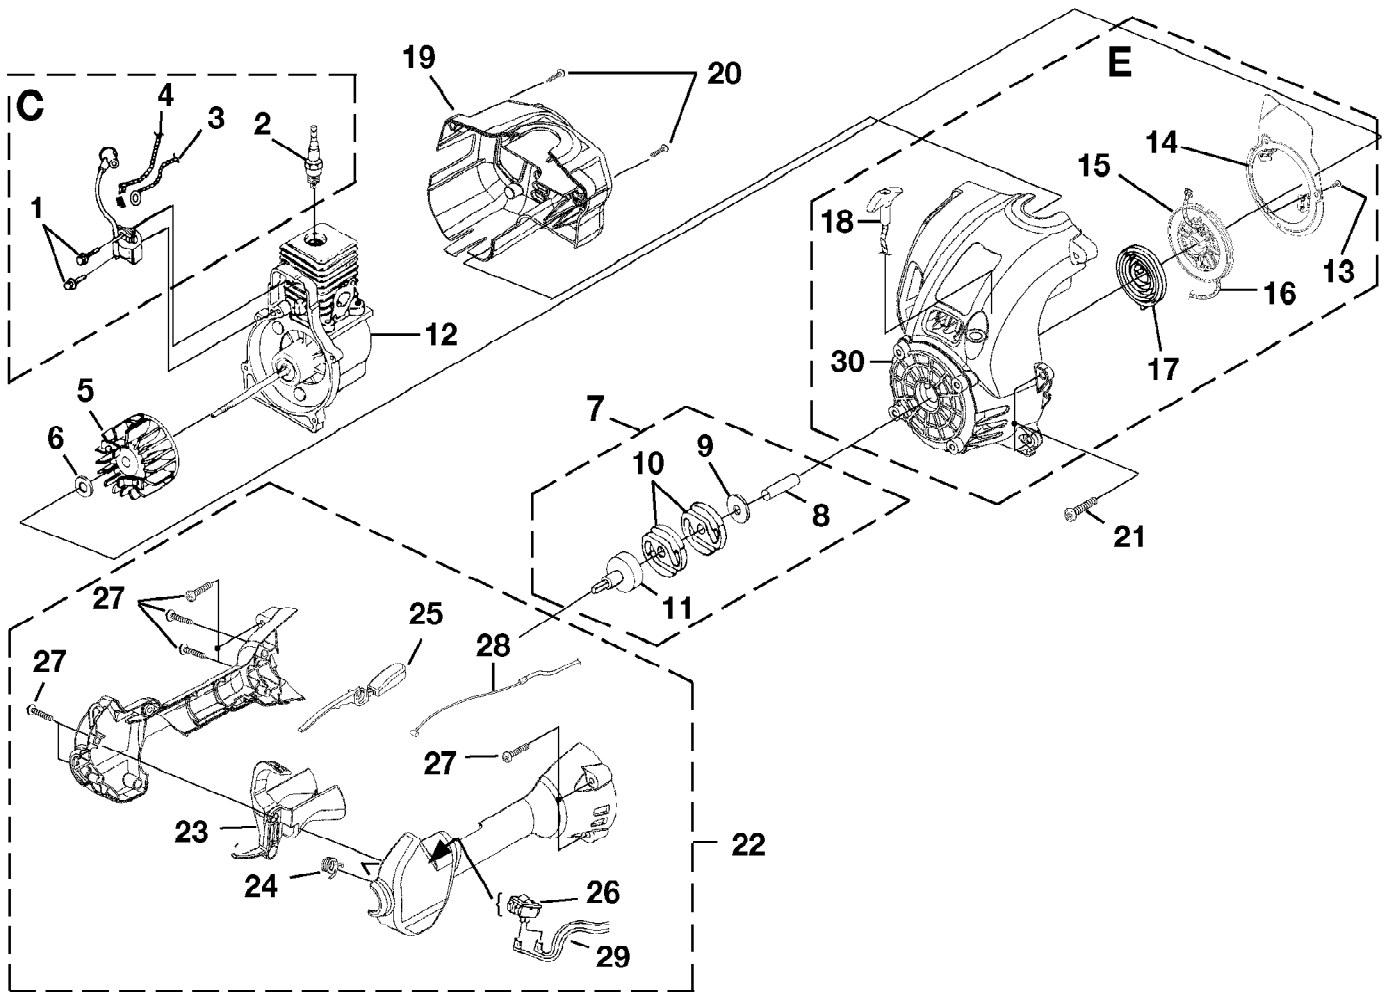

Item No.	Torque Specs		Required Loctite
	In/Lbs	Nm	
9	55-65	6.2-7.3	Red 262
12	35-45	4.0-5.1	Red 262
14	5-20	.6-2.3	

Versa Tool String Trimmer UT-20811-B  
Engine Internal

Page 6 of 12

Ref #	Part Number	Qty	S/P/F	Description
1	984546-001	1	S	SHORT BLOCK
2	UP06937A	1	/P	PISTON & ROD ASSY.
3	985607001	1	/P	RING-Piston
4	UP06940	1		CYLINDER ASSY.
5	985259001	1	S/P	GASKET-Cylinder
6	06900A	1	/P	GASKET-Heat Dam
7	98766A	1	S/P	GASKET-Carburetor
8	09343	1	/P	GASKET-Muffler
9	PS02807	3	/P	SCREW-Sems (12-24 X 3/4")
10	UP00019A	1	/P	CRANKCASE COVER ASSEMBLY Includes items 10-12
11	08661	1	/P	GASKET-Crankcase Cover (Also included w/short block)
12	PS01565	4	/P	SCREW-Sems (10-24 X 1/2")
13	09366	3		MUFFLER GUARD Includes items 13-14
14	82541	2	/P	SCREW-Plastite (10-14 X 1/2")