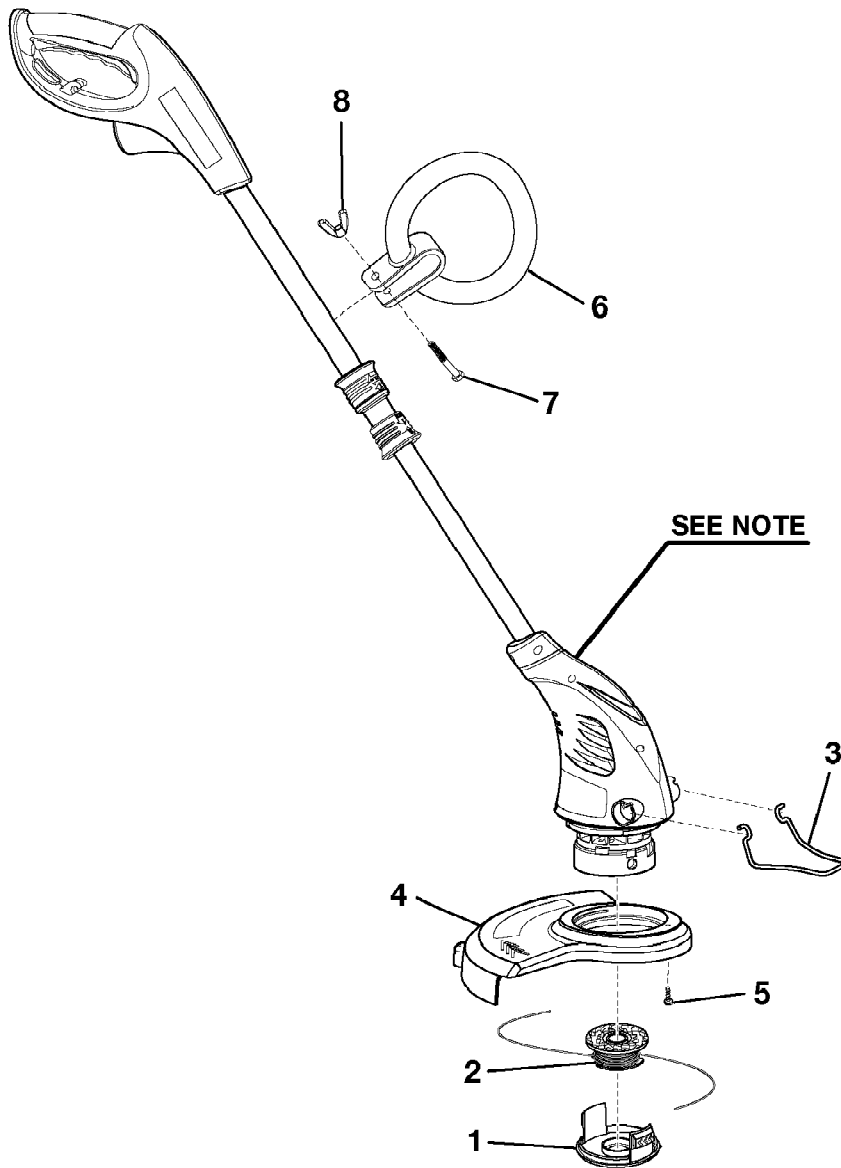

HOMELITE STRING TRIMMER
MODEL NO. UT41112

The model number will be found on a plate attached to the motor housing. Always mention the model number in all correspondence regarding your **STRING TRIMMER** or when ordering replacement parts.

UT41112 String Trimmer
General Assembly

Page 2 of 2

Ref #	Part Number	Qty	S/P/F	Description
1	34108178AG	1		Spool Cap
2	31104178G	1		Spool
3	33301178G	1		Edger Guide
4	31100178G	1		Grass Shield
5	3220811G	1		Screw (M4 x 16 mm)
6	34114178G	1		Front Handle
7	32200178G	1		Bolt (M6)
8	32900178G	1		Wing Nut (M6)
	987000527	1		Operator's Manual