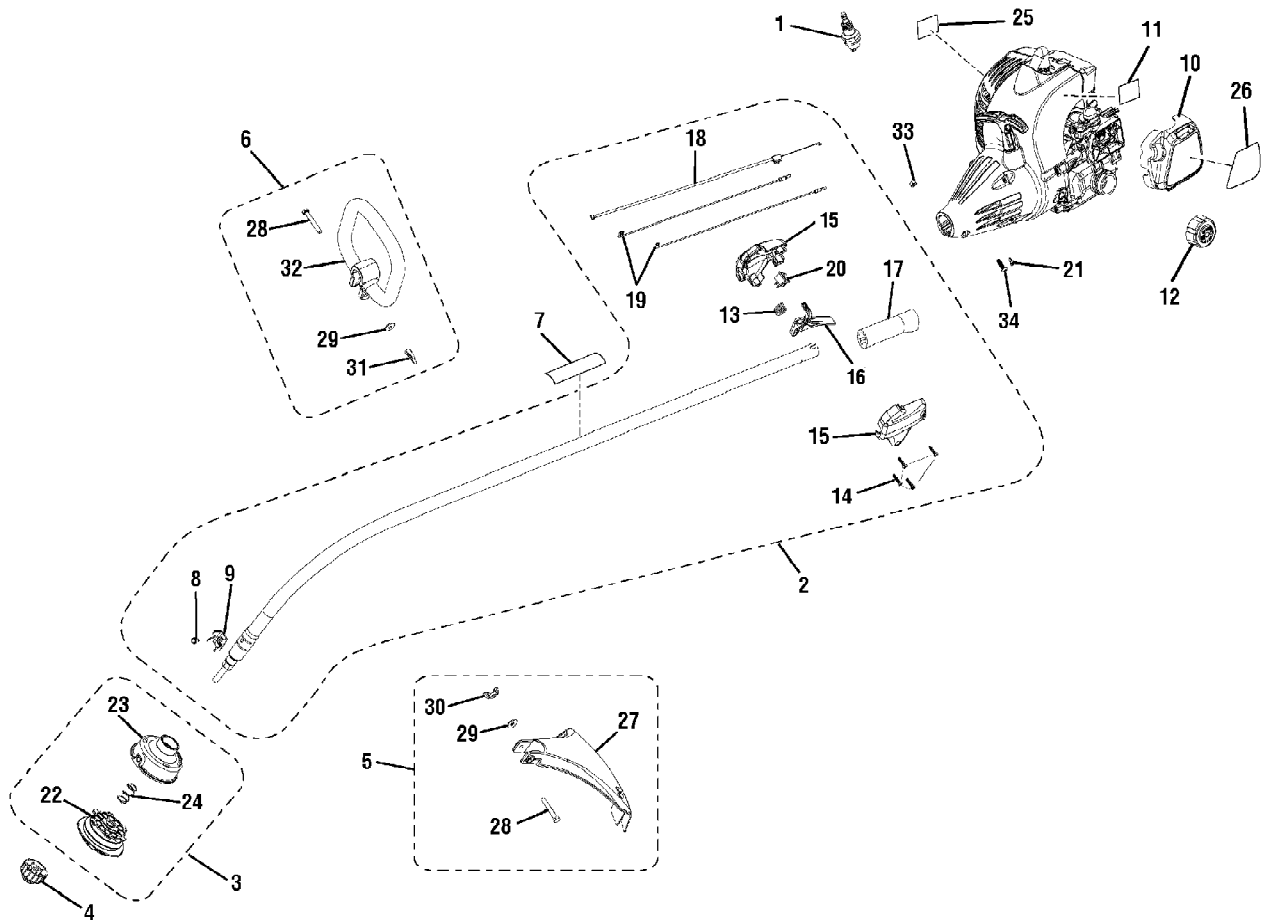

HOMELITE 26cc STRING TRIMMERS - MODEL NUMBERS UT22600 AND UT22650

Figure A

UT22600 26cc String Trimmer
Figure A

Page 2 of 6

Ref #	Part Number	Qty	S/P/F	Description
1	870174001	1	/P	Spark Plug (Champion RCJ6Y) Purchase locally
2	308740011	1		Boom Assembly
3	309562001	1		String Head Assembly
4	308042002	1	/P	Spool Retainer
5	308744001	1	S	Grass Deflector Assembly
6	308741001	1		Front Handle Assembly
7	940964009	1		Icon Strip
8	660647001	1	S	Screw (10-32 x 3/8 in.)
9	638001001	1	S	Clamp
10	519823001	1		Air Box Cover
11	940991040	1		Model Label (26CS)
12	308680001	1		Fuel Cap
13	690694002	1	/P	Spring
14	660563002	4		Screw (M4 x 20 mm)
15	308061017	1		Handle Assembly
16	518696001	1		Throttle Trigger
17	570109001	1		Rubber Grip
18	308842001	1		Throttle Cable
19	290735002	2		Electrical Lead
20	760700002	1	S	Switch
21	660634001	1	/P	Screw (8-16 x 5/16 in.)
22	310412001	1		Spool
23	310643001	1		String Head Housing
24	678022001	1	S	Spring
25	940654088	1		Combustion Warning Label
26	940686060	1		Starting Label
27	308052001	1	S/P	Grass Deflector
28	660643009	2		Bolt (1/4-20 x 2 in.)
29	678008001	2		Washer
30	678034001	1		Wing Nut (1/4-20)
31	518949001	1		Wing Nut (1/4-20)
32	518674001	1		Front Handle
33	678029002	1	S	Hex Nut (M6)
34	660697002	1		Screw (M6 x 20 mm)
	987000893	1		Operator's Manual (960486001)