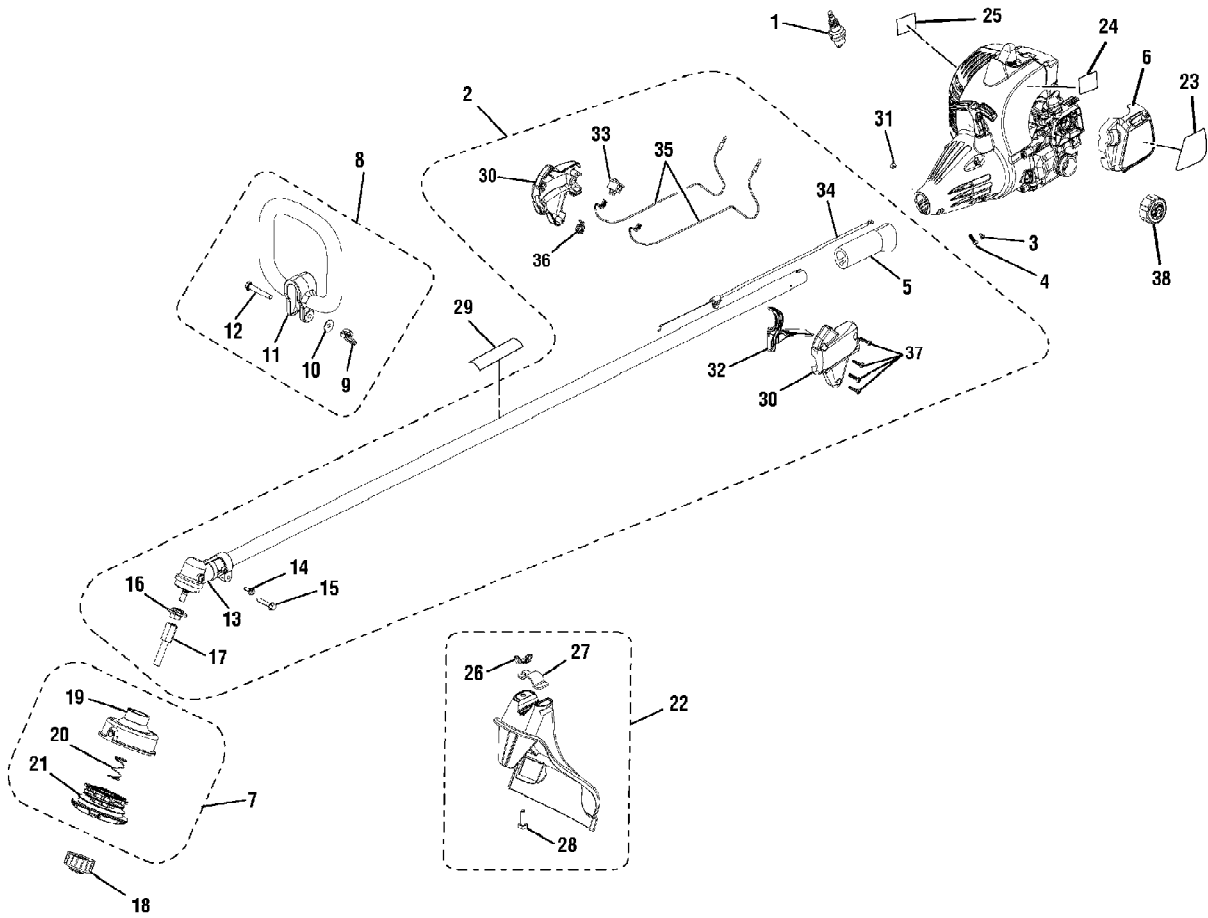

HOMELITE 26cc STRING TRIMMERS - MODEL NUMBERS UT22600 AND UT22650

Figure B

Ref #	Part Number	Qty	S/P/F	Description
1	870174001	1	/P	Spark Plug (Champion RCJ6Y) Purchase locally
2	308401004	1		Boom Assembly
3	660634001	1	/P	Screw (8-16 x 5/16 in.)
4	660697002	1		Screw (M6 x 20 mm)
5	570109001	1		Rubber Grip
6	519823001	1		Air Box Cover
7	309562001	1		String Head Assembly
8	308741001	1		Front Handle Assembly
9	518949001	1		Wing Nut (1/4-20)
10	678008001	1		Washer
11	518674001	1		Front Handle
12	660643009	1		Bolt (1/4-20 x 2 in.)
13	308210002	1	/P	Gear Head
14	660641001	1	/P	Screw (10-25 x 5/16 in.)
15	660642001	1	S/P	Screw (1/4-20 x 1.25 in.)
16	678011002	1	/P	Flange Washer
17	678019003	1		Adaptor
18	308042003	1	/P	Spool Retainer
19	310643001	1		String Head Housing
20	678022001	1	S	Spring
21	310412001	1		Spool
22	308781001	1		Grass Deflector Assembly (Incl. Key Nos. 26-28)
23	940686060	1		Starting Label
24	940991041	1		Model Label (26SS)
25	940654088	1		Combustion Warning Label
26	678034001	1		Wing Nut (1/4-20)
27	678436001	1		Bracket
28	660857001	1	S	Bolt (Square Head)
29	940964009	1		Icon Strip
30	308061017	1		Handle Assembly
31	678029002	1	S	Hex Nut (M6)
32	518696001	1		Throttle Trigger
33	760700002	1	S	Switch
34	308842001	1		Throttle Cable
35	290735002	2		Electrical Lead
36	690694002	1	/P	Trigger Spring
37	660563002	4		Screw (M4 x 20 mm)
38	308680001	1		Fuel Cap