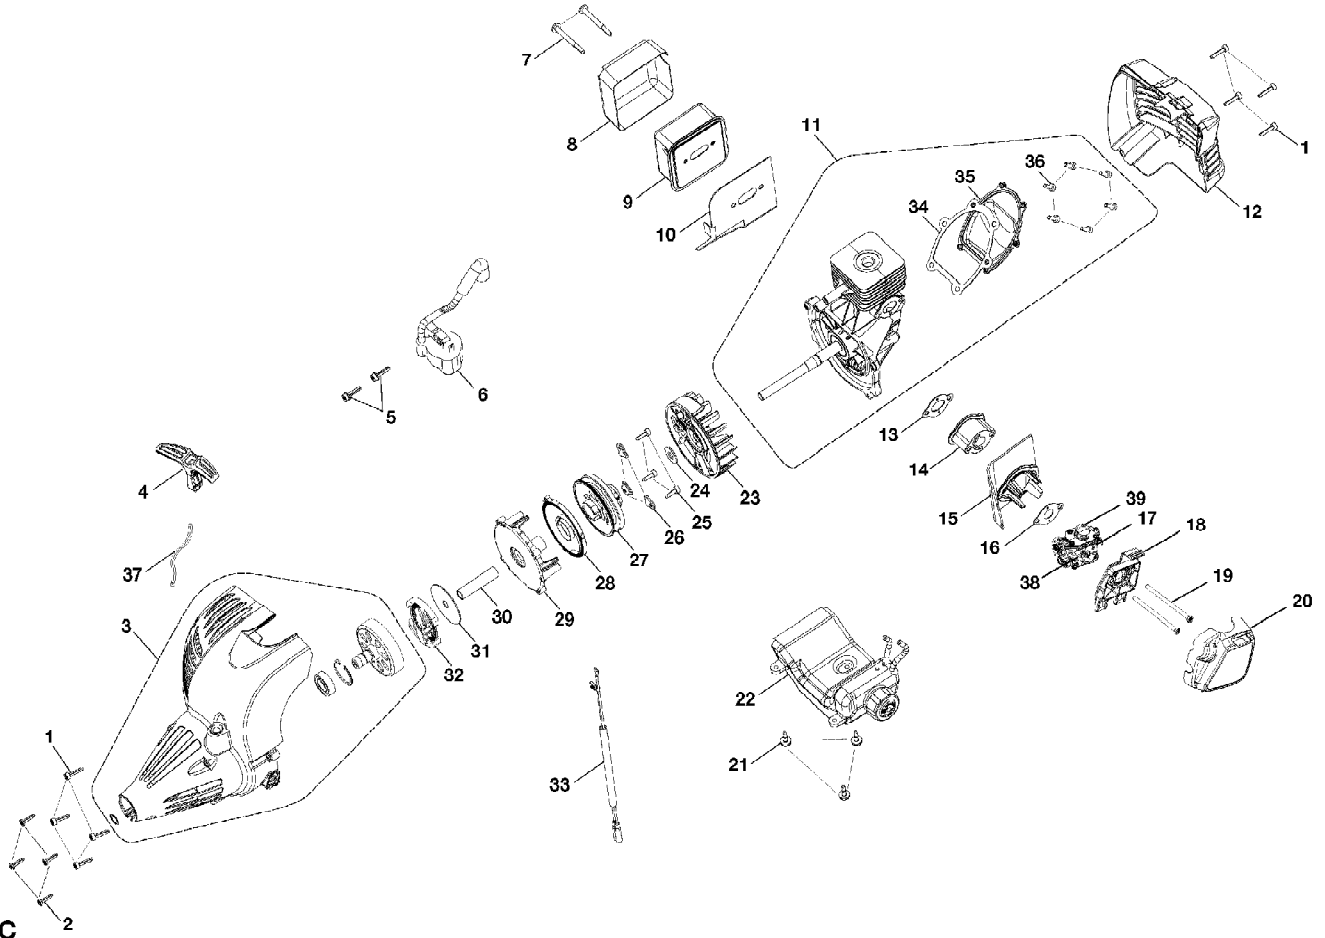

HOMELITE 26cc STRING TRIMMERS - MODEL NUMBERS UT22600 AND UT22650

Figure C

Ref #	Part Number	Qty	S/P/F	Description
1	660466001	8		Screw (M4 x 18 mm)
2	660970001	4		Screw (M4 x 16 mm)
3	308671024	1		Front Housing Assembly
4	511731001	1	S	Pulley Handle
5	660968001	2		Screw (M4 x 19 mm)
6	850108007	1		Ignition Module
7	660638003	2	S	Screw (10-24 x 2-3/16 in.)
8	638442001	1		Heat Shield
9	308990016	1		Muffler Assembly
10	901452001	1		Muffler Gasket
11	308892006	1		Short Block Assembly (Inc. Key Nos. 34-36)
12	518504003	1		Rear Housing
13	901551001	1		Intake Gasket
14	518497001	1		Heat Dam
15	518685001	1		Heat Dam Deflector
16	901552001	1		Carburetor Gasket
17	308054028	1		Carburetor
18	518766001	1		Air Box Base
19	660454007	2		Screw (M5 x 70 mm)
20	519823001	1		Air Box Cover
21	660970002	3		Screw (M4 x 10 mm Shoulder)
22	308675001	1		Fuel Tank Assembly w/Cap
23	308811001	1		Flywheel Assembly
24	650017001	1	S	Washer
25	660466001	3		Screw (M4 x 18 mm)
26	638389001	3		Pulley Retainer
27	310022003	1		Starter Pulley Assembly
28	638033001	1	/P	Spring & Container Assembly
29	518692001	1		Starter Housing
30	638284002	1		Spacer Tube
31	638090001	1	/P	Clutch Washer
32	300960002	1		Clutch Assembly
33	308863003	1		Lead Assembly
34	901550001	1		Gasket
35	638337001	1		Crankcase Cover
36	660925003	6		Screw (M4 x 12 mm)
37	900849002	1	/P	Starter Rope (42 in.)
38	521523001	1		Choke Lever
39	561635001	1		Primer Bulb