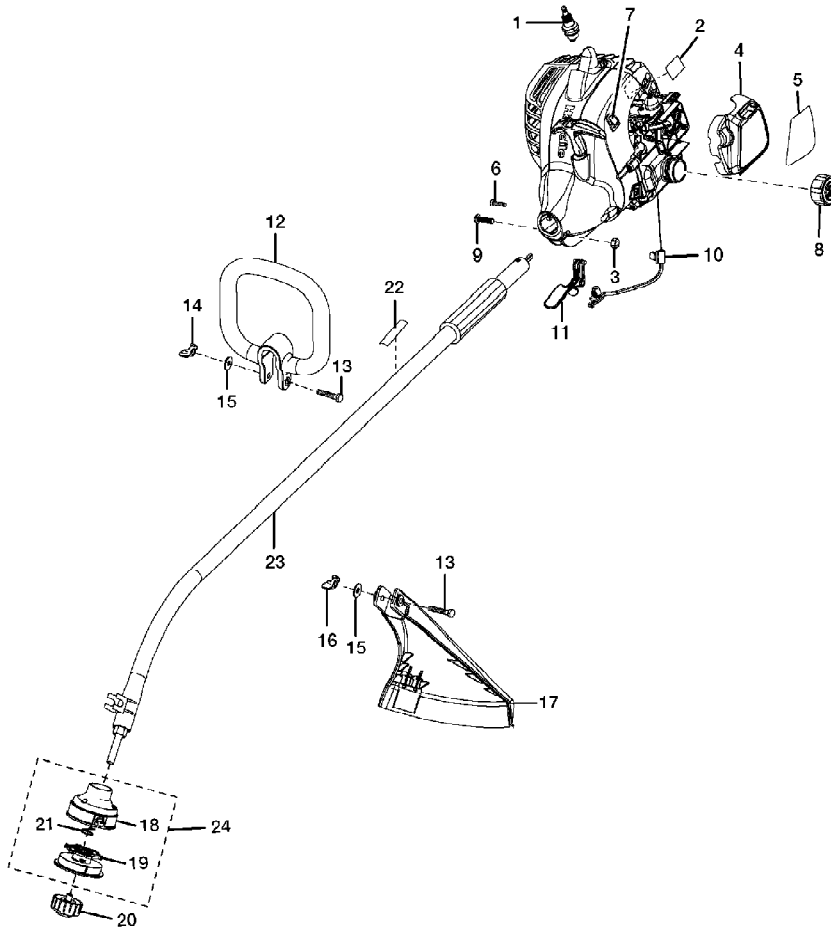

HOMELITE 26cc MIGHTYLITE STRING TRIMMER - MODEL NUMBERS UT21006 AND UT29007

FIGURE A

UT21006 26cc MightyLite String Trimmer
Figure A

Page 2 of 4

Ref #	Part Number	Qty	S/P/F	Description
1	870174001	1	/P	Spark Plug (Champion RCJ6Y) Purchase locally
2	940642025	1		Logo Label
3	678029002	1	S	Hex Nut (M6)
4	519823001	1		Air Box Cover
5	940734059	1		Starting Label
6	660634001	1	/P	Screw (8-16 x 5/16 in.)
7	760700002	1	S	Switch
8	308680001	1		Fuel Cap
9	660697002	1		Bolt (M6 x 20 mm)
10	270032001	1		Throttle Cable
11	518529001	1		Throttle Trigger
12	518674001	1		Handle
13	660643009	2		Bolt (1/4-20 x 45 mm)
14	518949001	1		Wing Nut (1/4-20)
15	678008001	2		Washer (1/4-20)
16	678034001	1		Wing Nut (1/4-20)
17	T308744001	1	/P	Curved Shaft Grass Deflector
18	308746002	1		Dual String Head Housing
19	308044007	1	S	Dual Line Spool and String
20	308042002	1	/P	Spool Retainer
21	678022001	1	S	Spring
22	940964009	1		Warning Label
23	308740005	1		Boom Assembly
24	308743002	1		String Head Assembly (Incl. Key Nos. 18, 19, 21)
	987000629	1		Operator's Manual (960089006)