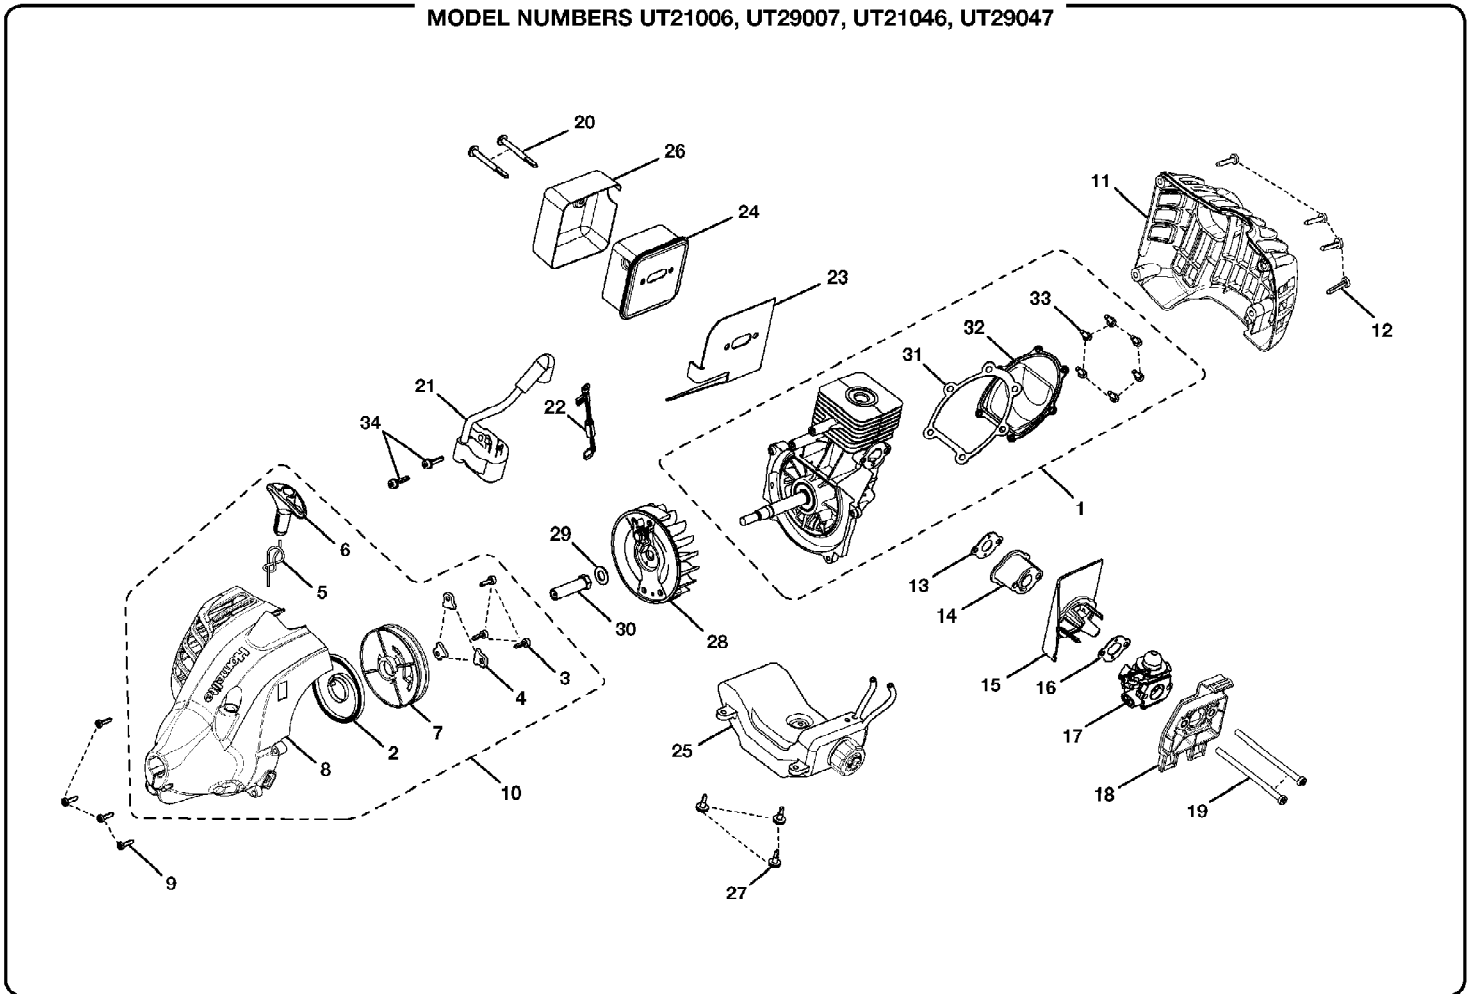

**HOMELITE 26cc MIGHTYLITE STRING TRIMMER -
MODEL NUMBERS UT21006, UT29007, UT21046, UT29047**

Ref #	Part Number	Qty	S/P/F	Description
1	308891001	1		Short Block Assembly (Inc. Key Nos. 31-33)
2	638033001	1	/P	Spring & Container Assembly
3	660967001	3		Screw (M4 x 14 mm)
4	638389001	3		Pulley Retainer
5	900849011	1		Starter Rope
6	511731001	1	S	Starter Grip
7	310022002	1		Easy Starter Assembly
8	308672009	1		Front Housing Assembly
9	660970001	4		Screw (M4 x 16 mm)
10	308671012	1		Starter Housing Assembly (Incl. Key Nos. 2-8; Plus Key Nos. 10, 11 and 7 from pages 2 & 3)
11	519824001	1		Rear Housing
12	660466001	4		Screw (M4 x 18 mm)
13	901551001	1		Intake Gasket
14	518497001	1		Heat Dam
15	519824001	1		Baffle Plate
16	901552001	1		Carburetor Gasket
17	308054013	1	/P	Carburetor
18	518766001	1		Air Box Base
19	660454007	2		Screw (M5 x 70 mm)
20	660638003	2	S	Screw (10-24 x 2-1/8 in.)
21	850108001	1		Ignition Module
22	308863001	1		Lead Assembly
23	901452001	1		Muffler Gasket
24	300748027	1		Muffler Assembly
25	308675002	1		Fuel Tank Assembly w/Cap
26	638442001	1		Heat Shield
27	660970002	3		Screw (M4 x 10 mm Shoulder)
28	308811001	1		Flywheel Assembly
29	631049001	1	S/P	Washer
30	638348001	1		Drive Connector
31	901550001	1		Gasket
32	638337001	1		Crankcase Cover
33	660925003	6		Screw (M4 x 12 mm)
34	660968001	2		Screw (M4 x 19 mm)