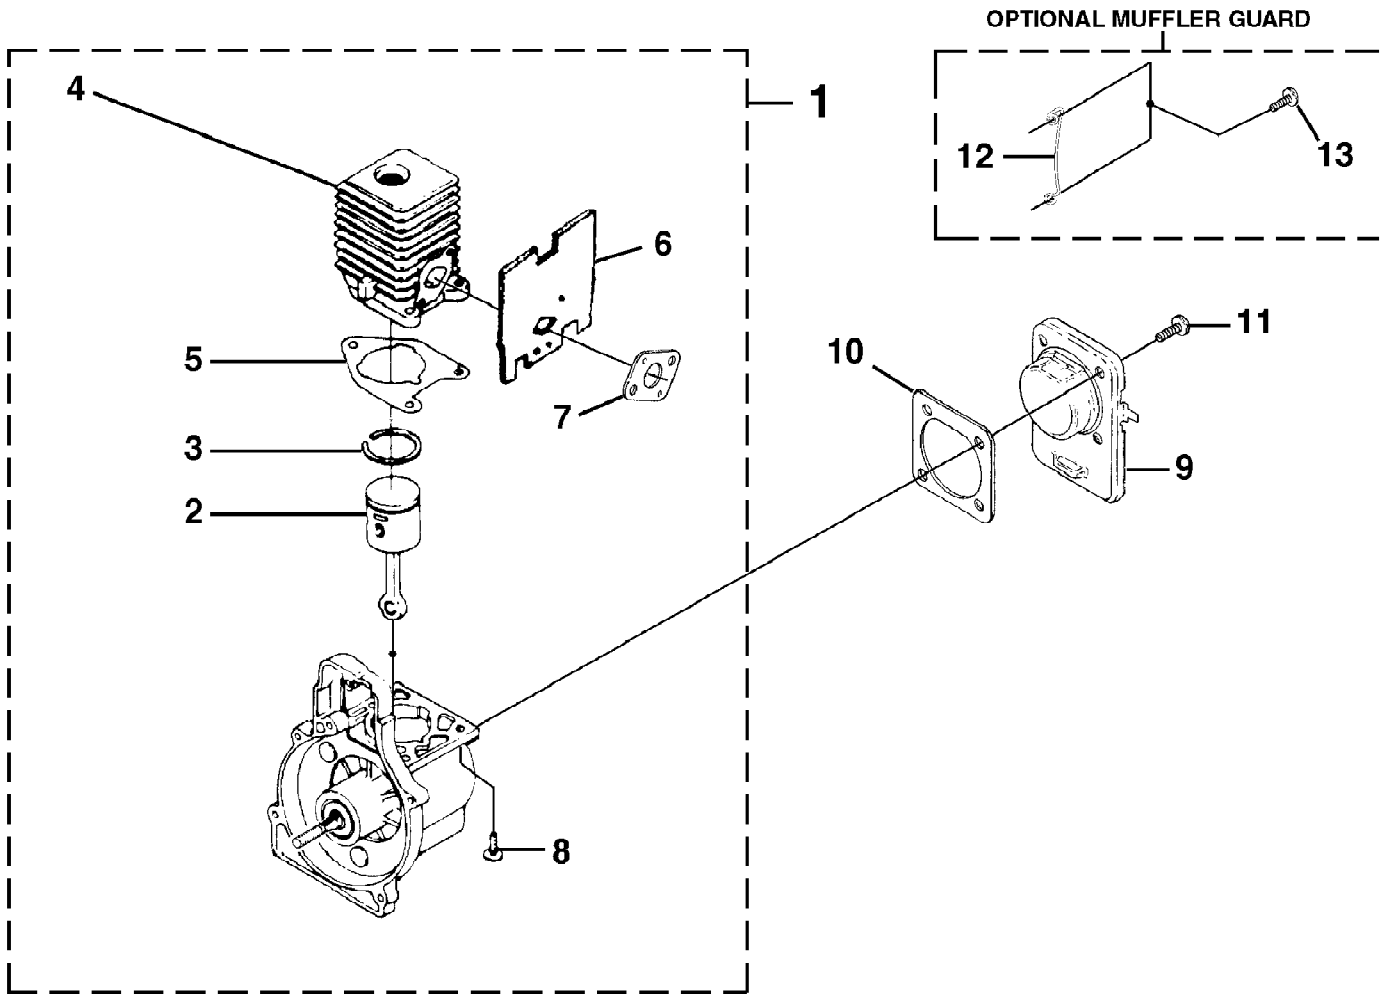

Item No.	Torque Specs		Required Loctite
	In/Lbs	Nm	
4	35-45	4.0-5.1	Red 262

Trim 'n Edge String Trimmer UT-20779  
Carburetor - Fuel Tank

Page 2 of 10

Ref #	Part Number	Qty	S/P/F	Description
1	06900A	1	/P	GASKET-Heat Dam
2	04474	2	/P	SCREW-Machine (10-24 X 2 1/4")
3	98768A	1	/P	HEAT DAM
4	093221	2	S/P	SCREW-Sems (10-24 X 1")
B	984534001	1	/P	CARBURETOR KIT Includes Items B-7
5	98766A	1	S/P	GASKET-Carburetor
6	0143910	1	/P	TUBING-Rubber
7	07332	1	S/P	FITTING-Inline Fuel
F	PA01624	1	S	FUEL TANK ASSY. Includes Items F-9
8	PA00116	1	S	FUEL TANK
9	A09116	1	S/P	FUEL CAP
10	98792	3	/P	BUMPER-Rubber

Item No.	Torque Specs		Required Loctite
	In/Lbs	Nm	
11	55-65	6.2-7.3	Red 262
13	35-45	4.0-5.1	Red 262

Trim 'n Edge String Trimmer UT-20779  
Engine Internal

Page 4 of 10

Ref #	Part Number	Qty	S/P/F	Description
1	PA00678	1	S	SHORT BLOCK ASSY. Includes Items 1-8
2	PA00296	1	S	PISTON & ROD ASSY. Includes Items 2-3
3	PS01359	1	S/P	RING-Piston
4	PS05699	1		CYLINDER
5	04388B	1	S/P	GASKET-Cylinder
6	06900A	1	/P	GASKET-Heat Dam
7	9074001	1		GASKET-Carburetor
8	PS02807	3	/P	SCREW-Sems (12-24 X 3/4")
9	PS02130	1	/P	CRANKCASE COVER
10	06443A	1	S/P	GASKET-Crankcase Cover (Also included w/short block)
11	PS01565	4	/P	SCREW-Sems (10-24 X 1/2")
12	UP04099	3	/P	MUFFLER GUARD Includes Items 12-13
13	UP03897	2	S	SCREW-Thread Forming (10-14 X 1/2")