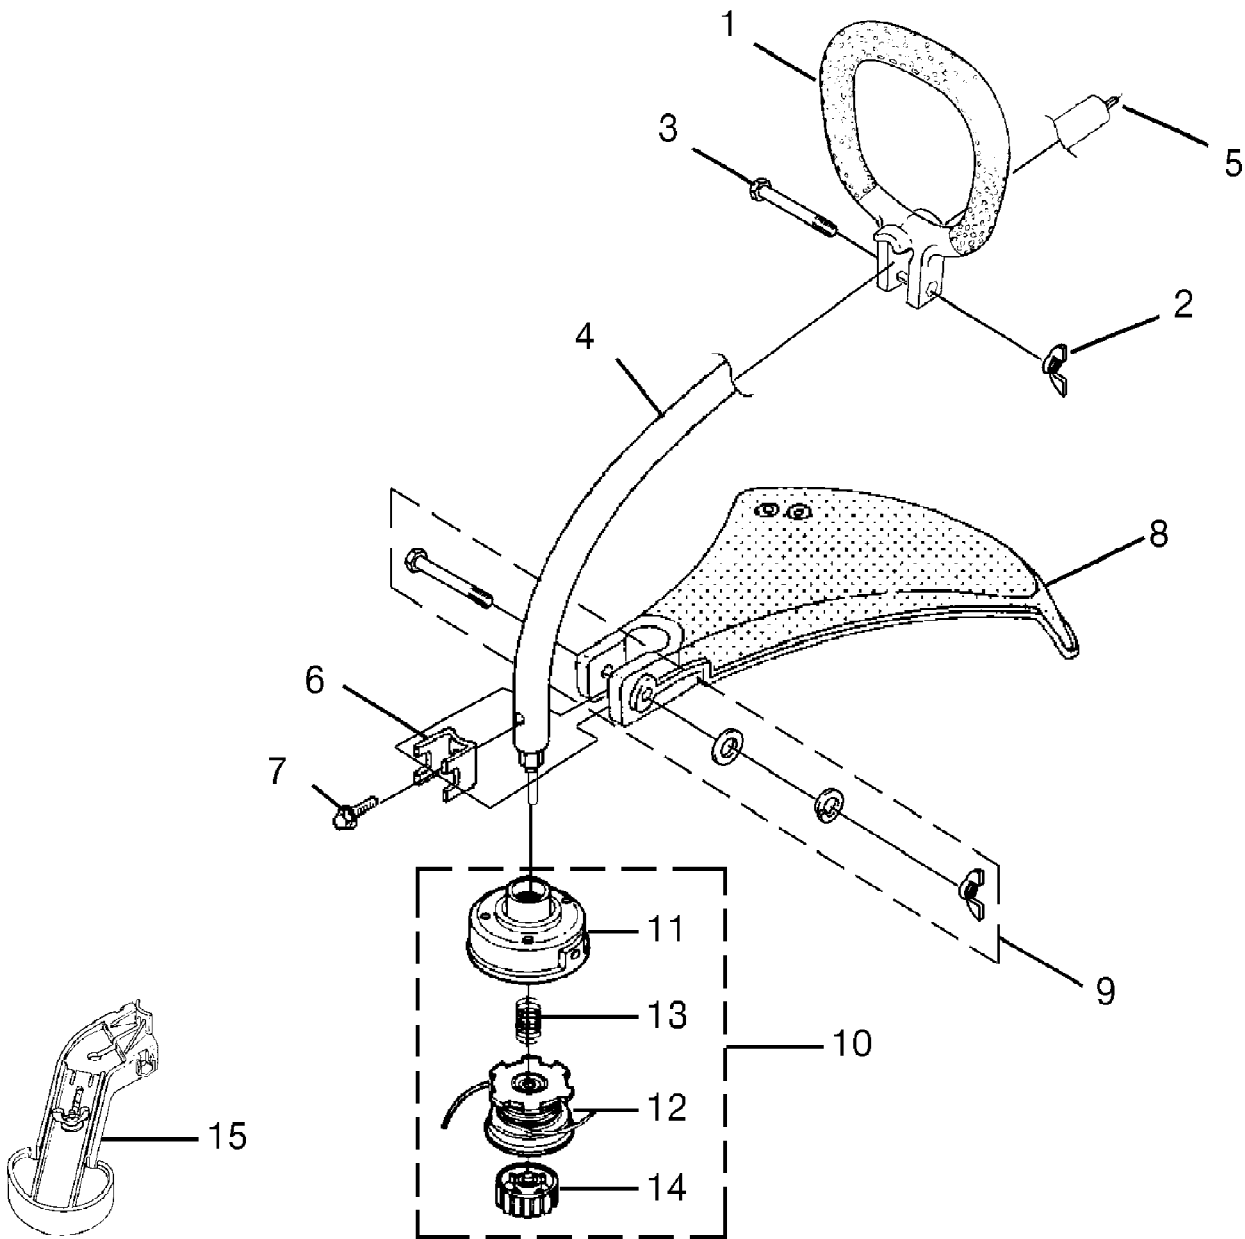

Trim 'n Edge String Trimmer UT-20779  
Ignition - Rotor - Starter

Page 6 of 10

Ref #	Part Number	Qty	S/P/F	Description
C	984873001	1	/P	IGNITION KIT Includes Items C-2
1	82540	2	/P	SCREW-Taptite (8-32 X 1")
2	PS02227	1	S/P	SPARK PLUG
3	A07238	1	/P	LEAD-Electrical
4	PA00631	1	S	ROTOR ASSY
5	PS84065	1	S/P	WASHER-Flat
6	98795A	1	/P	CONNECTOR-Drive (.250)
7	PA00678	1	S	SHORT BLOCK See "Engine Internal"
E	984875001	1		COMPLETE STARTER ASSEMBLY Includes Items E-13
8	82543	3	/P	SCREW-Taptite (8-16 X 1/2")
9	6300222	1		BAFFLE-Air
10	PS01122	1	/P	PULLEY-Starter
11	9789902	1	S/P	ROPE-Starter (42")
12	A98773A	1	S/P	SPRING & CONTAINER
13	5946702	1	S/P	GRIP-Starter
14	PS01611	1	S/P	CLAMP
15	984633001	1		HOUSING-Rear Kit Includes Items 15-16
16	82541	2	/P	SCREW-Taptite (10-14 X 7/8")
17	82538	4	/P	SCREW-Taptite (10-24 X 3/4")
18	PS04383	1		CONTROL HANDLE-LH
19	PS04384	1		CONTROL HANDLE-RH
20	983815001	1	S	TRIGGER-Throttle
21	82537	4	/P	SCREW-Taptite (10-14 X 7/8")
22	0883202	1	S/P	CABLE-Throttle

Item No.	Torque Specs		Required Loctite
	In/Lbs	Nm	
2	5-25	.6-2.8	
7	15-25	1.7-2.8	

Trim 'n Edge String Trimmer UT-20779  
Shaft - Spool & String - Grass Deflector

Page 10 of 10

Ref #	Part Number	Qty	S/P/F	Description
1	98822A	1	/P	HANDLE-Front
2	93992	1	/P	NUT-Wing, Washer Faced (1/4-20)
3	80295	1	/P	SCREW-Cap Hex Hd.
4	PA00472A	1	S/P	DRIVESHAFT HOUSING ASSY. Includes Items 4-7
5	PS01502	1	S/P	SHAFT-Flexible
6	07928	1	S/P	CLAMP
7	983823001	1	/P	SCREW-Sems Hex Hd. (#10-24 X 3/8")
8	PA01014	1	S	DEFLECTOR-Grass
9	PA00249	1	/P	FASTENER KIT
10	DA03001A	1	S/P	STRINGHEAD-Complete Includes Items 10-14
11	A98231A	1	S/P	HOUSING & EYELET (Dual Line)
12	PA0387A	1	S	SPOOL & STRING (.080" Line)
13	06713	1	/P	SPRING-Compression
14	A98866A	1	S/P	RETAINER-Spool (RH Thread, Black)
15	UP00008	1		EDGER GUIDE (Trim 'n Edge Model)