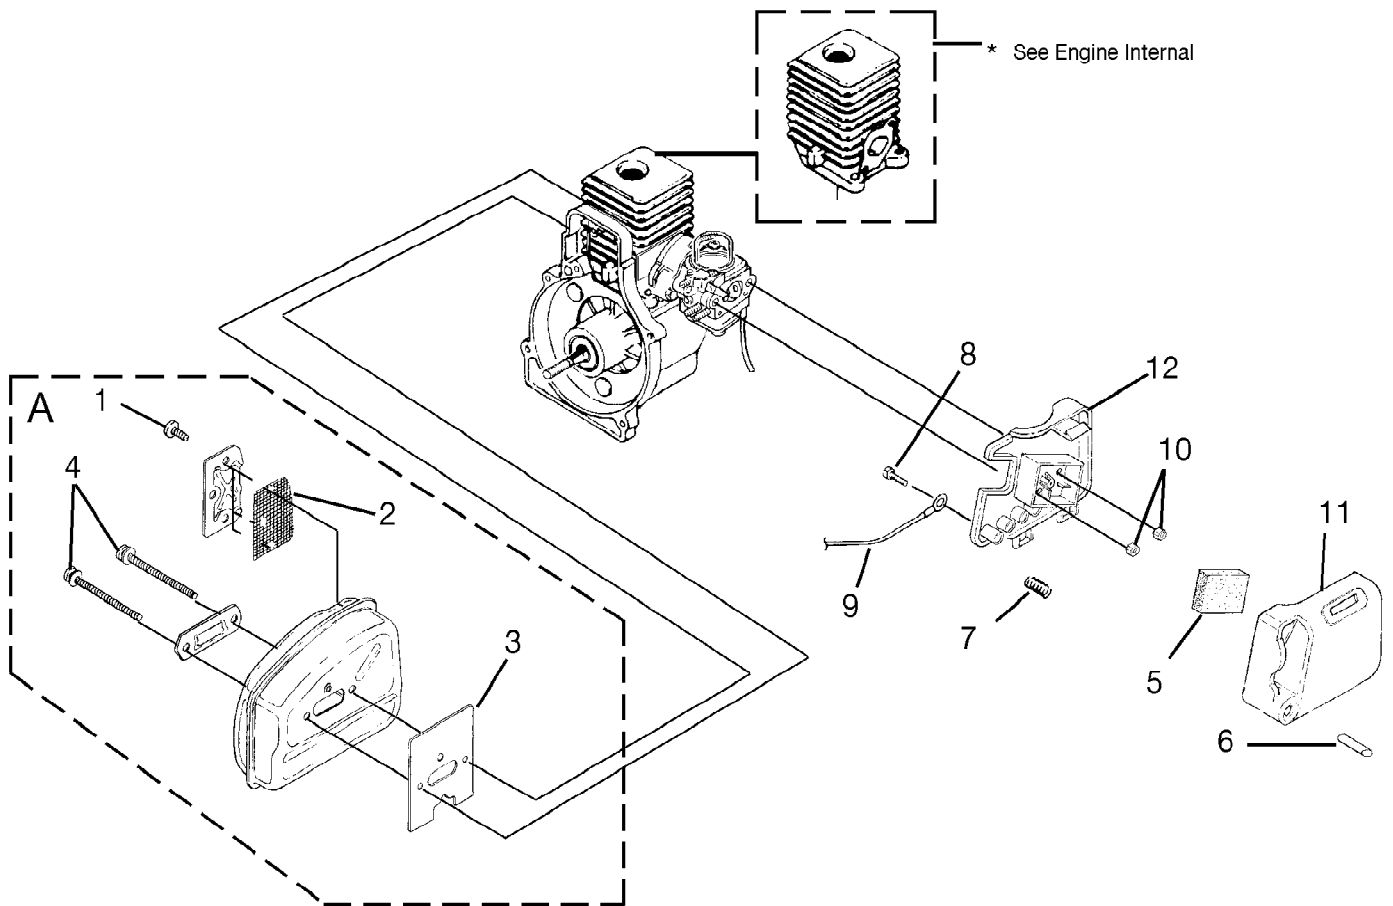

Trim 'n Edge String Trimmer UT-20779
Muffler - Air Cleaner

Item No.	Torque Specs		Required Loctite
	In/Lbs	Nm	
1	25-35	2.8-4.0	
4	50-60	5.6-6.8	
8	5-10	.6-1.1	
10	30-40	3.4-4.5