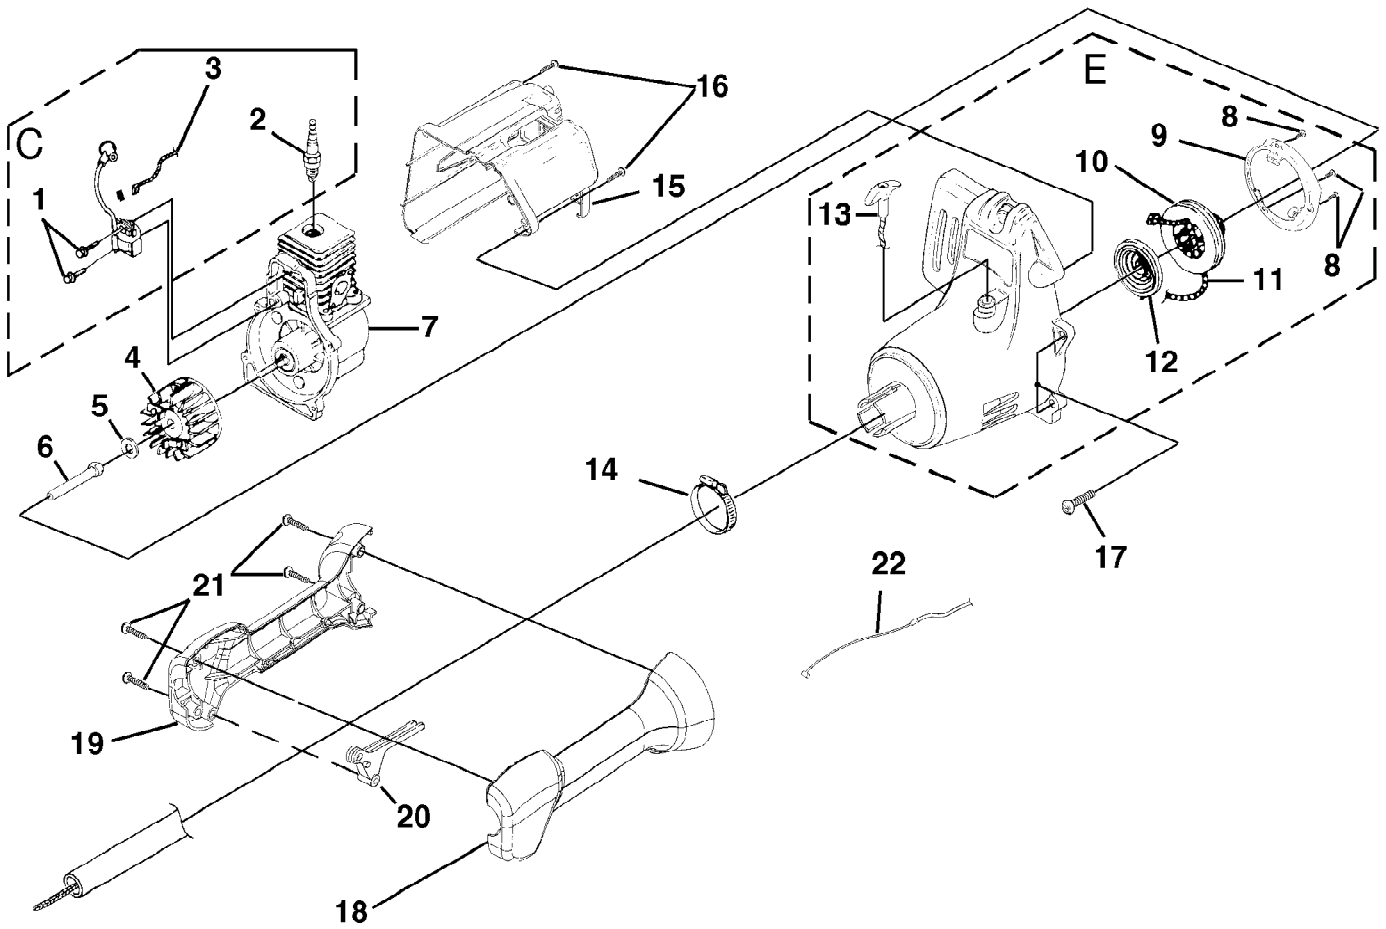

Item No.	Torque Specs		Required Loctite
	In/Lbs	Nm	
4	35-45	4.0-5.1	Red 262

Trim 'n Edge String Trimmer UT-20779  
Carburetor - Fuel Tank

Page 2 of 10

Ref #	Part Number	Qty	S/P/F	Description
1	06900A	1	/P	GASKET-Heat Dam
2	04474	2	/P	SCREW-Machine (10-24 X 2 1/4")
3	98768A	1	/P	HEAT DAM
4	093221	2	S/P	SCREW-Sems (10-24 X 1")
B	984534001	1	/P	CARBURETOR KIT Includes Items B-7
5	98766A	1	S/P	GASKET-Carburetor
6	0143910	1	/P	TUBING-Rubber
7	07332	1	S/P	FITTING-Inline Fuel
F	PA01624	1	S	FUEL TANK ASSY. Includes Items F-9
8	PA00116	1	S	FUEL TANK
9	A09116	1	S/P	FUEL CAP
10	98792	3	/P	BUMPER-Rubber

Item No.	Torque Specs		Required Loctite
	In/Lbs	Nm	
11	55-65	6.2-7.3	Red 262
13	35-45	4.0-5.1	Red 262

Trim 'n Edge String Trimmer UT-20779  
Engine Internal

Page 4 of 10

Ref #	Part Number	Qty	S/P/F	Description
1	PA00678	1	S	SHORT BLOCK ASSY. Includes Items 1-8
2	PA00296	1	S	PISTON & ROD ASSY. Includes Items 2-3
3	PS01359	1	S/P	RING-Piston
4	PS05699	1		CYLINDER
5	04388B	1	S/P	GASKET-Cylinder
6	06900A	1	/P	GASKET-Heat Dam
7	9074001	1		GASKET-Carburetor
8	PS02807	3	/P	SCREW-Sems (12-24 X 3/4")
9	PS02130	1	/P	CRANKCASE COVER
10	06443A	1	S/P	GASKET-Crankcase Cover (Also included w/short block)
11	PS01565	4	/P	SCREW-Sems (10-24 X 1/2")
12	UP04099	3	/P	MUFFLER GUARD Includes Items 12-13
13	UP03897	2	S	SCREW-Thread Forming (10-14 X 1/2")