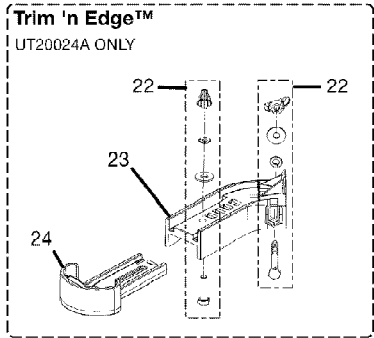

**HOMELITE 25cc STRING TRIMMER  
( UT20004B, UT20024B, UT20044B )**

**FIGURE A**

String Trimmer UT-20044-B  
Figure A

Page 2 of 7

Ref #	Part Number	Qty	S/P/F	Description
1	985591001	1		STARTING INSTRUCTION DECAL
2	985380001	1	S/P	CURVED SHAFT ASSEMBLY INC. KEY NO. 16 Trim 'n Edge™ & Trimlite™ ONLY
3	07928	1	S/P	CLAMP Trim 'n Edge™ & Trimlite ONLY
4	983823001	1	/P	SCREW (10-32 x 3/8 in. ) Trim 'n Edge™ & Trimlite™ ONLY; Purchase locally
5	A98231A	1	S/P	HOUSING AND EYELET
6	A98866A	1	S/P	SPOOL RETAINER (RH) Trim 'n Edge™ & Trimlite™ ONLY
7	06713	1	/P	COMPRESSION SPRING
8	PA0387A	1	S	SPOOL W/LINE
9	983815001	1	S	TRIGGER
10	82537	4	/P	SCREW (10-14 x 7/8 in. TRUSS HD.) Purchase locally
11	985330001	1	S	HANDLE GRIP ASSEMBLY
12	PS01611	1	S/P	BOOM CLAMP
13	98822A	1	/P	FRONT HANDLE
14	PA00249	2	/P	FASTENER PARTS KIT
	984821001	1	S/P	GRASS SHIELD ASSEMBLY (UT20044B)
16	984032001	1	/P	DECAL, WARNING/STARTING BOOM
17	983837001	1	/P	DECAL, TRIMLITE LOGO
	983838001	1	/P	DECAL, TRIM-N-EDGE
	983839001	1	S	DECAL, EASY REACH
18	985595001	1	/P	DECAL, PRIMER
19	985589001	1	/P	DECAL, CHOKE
20	07184	1	S	DECAL, HOMELITE
21	983840001	1		LABEL, ZIP START Trim 'n Edge™ & EZ Reach™ ONLY
22	A09361	1	/P	FASTENER PARTS KIT Trim 'n Edge™ ONLY
23	09310	1	/P	EDGER BASE Trim 'n Edge™ ONLY
24	09311	1	/P	EDGER GUIDE Trim 'n Edge™ ONLY