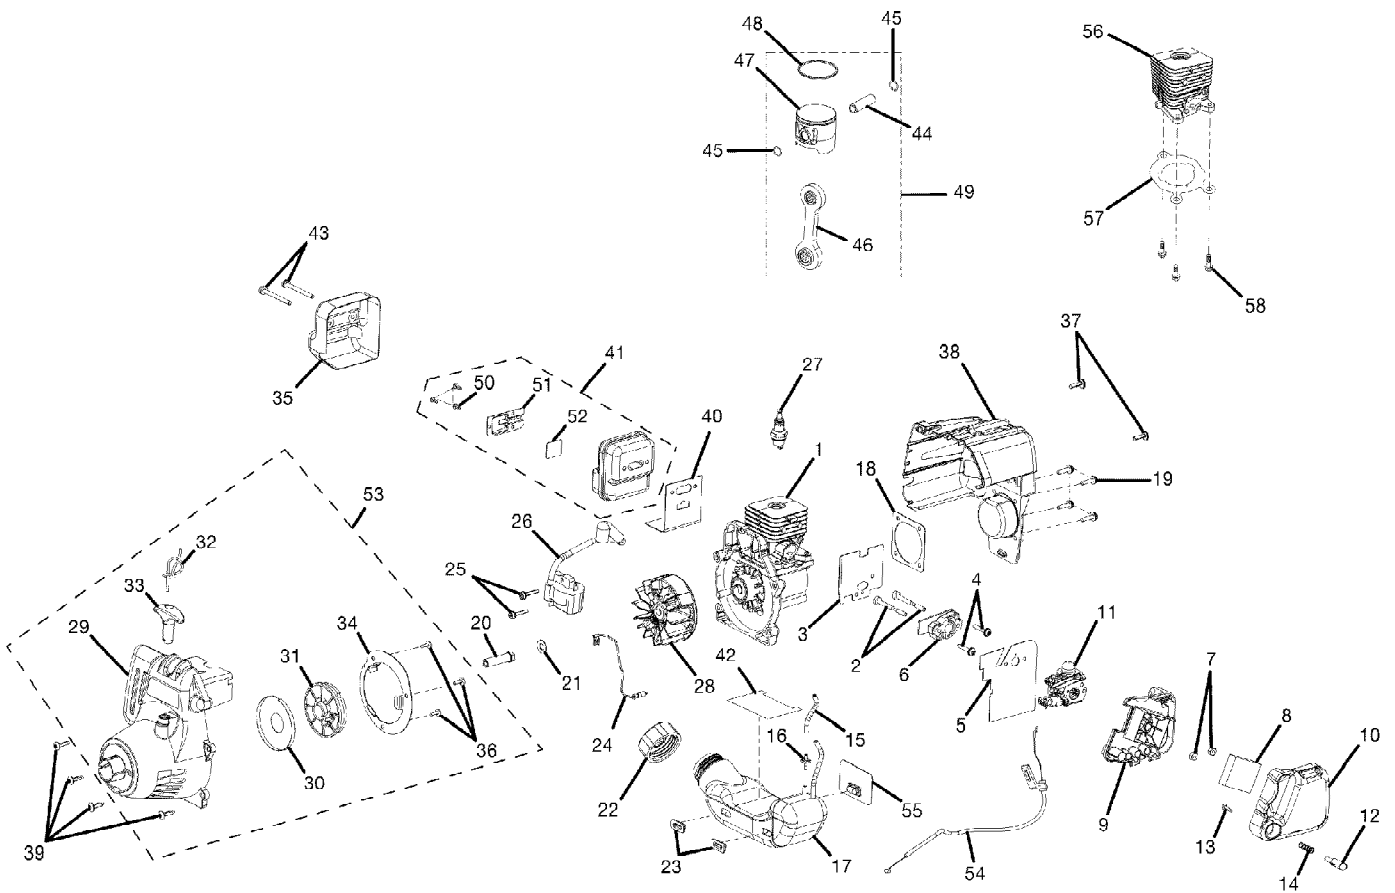

HOMELITE 25cc STRING TRIMMER

FIGURE B

String Trimmer UT-20044-B
Figure B

Page 4 of 7

Ref #	Part Number	Qty	S/P/F	Description
1	985891001	1	S	SHORT BLOCK ASSEMBLY
2	04474	2	/P	CARBURETOR BOLTS
3	984762001	1	/P	INTAKE GASKET
4	093221	2	S/P	SCREW (10-24 X 1-1/16 IN. PAN HD.) Purchase locally
5	9074001	1		CARBURETOR GASKET
6	98768A	1	/P	HEAT DAM
7	81208	2	/P	LOCK NUT (10-24) Purchase locally
8	98760	1	/P	AIR FILTER
9	PS02113	1	/P	AIR FILTER BOX
10	PS02156	1		AIR BOX COVER
11	985624001	1	S/P	CARBURETOR ASSEMBLY
12	06618A	1	/P	BUTTON SWITCH
13	82513	1	/P	SCREW, (6-19 X 1/2 IN. T.F.)
14	95020A	1	/P	COMPRESSION SPRING
15	0143908	1		RUBBER TUBING (2 IN.)
16	985304001	1	/P	INLINE FUEL FITTING
17	PA01624	1	S	FUEL TANK INC. KEY 22
18	06443A	1	S/P	CRANK CASE COVER GASKET
19	984812001	4	/P	SCREW (10-24 X 3/4 IN. PAN HD. TORX W/LW) Purchase locally
20	98795A	1	/P	DRIVE CONNECTOR
21	PS84065	1	S/P	FLAT WASHER
22	A09116	1	S/P	FUEL CAP ASSEMBLY
23	98792	2	/P	BUMPER
24	A07238	1	/P	LEAD W/TERMINALS
25	82540	2	/P	SCREW (8-32 X 1 IN. THREAD FORMING) Purchase locally
26	4306401	1	S	IGNITION MODULE
27	PS02227	1	S/P	SPARK PLUG
28	986153001	1	S/P	ROTOR AND PAWL ASSEMBLY
29	3075303	1	S	STARTER HOUSING ASSEMBLY
30	A98773A	1	S/P	SPRING AND CONTAINER
31	98770A	1	/P	STARTER PULLEY
32	9789902	1	S/P	STARTER ROPE
33	PS06114	1	/P	STARTER GRIP
34	PS00326	1	/P	BAFFLE
35	984743001	1	/P	HEAT SHIELD
36	82543	3	/P	SCREW (8-16 X 1/2 IN. THREAD FORMING) Purchase locally
37	82563	2	/P	SCREW (10-14 X 3/4 IN. THREAD FORMING) Purchase locally
38	984740001	1	S	REAR HOUSING
39	82538	4	/P	SCREW (10-24 X 3/4 IN. TRUSS HD.) Purchase locally
40	984760001	1	S	MUFFLER GASKET
41	985869001	1	/P	CATALYTIC MUFFLER ASSEMBLY INCL. KEY NO. 50 THRU 52
42	900999002	1		GASKET