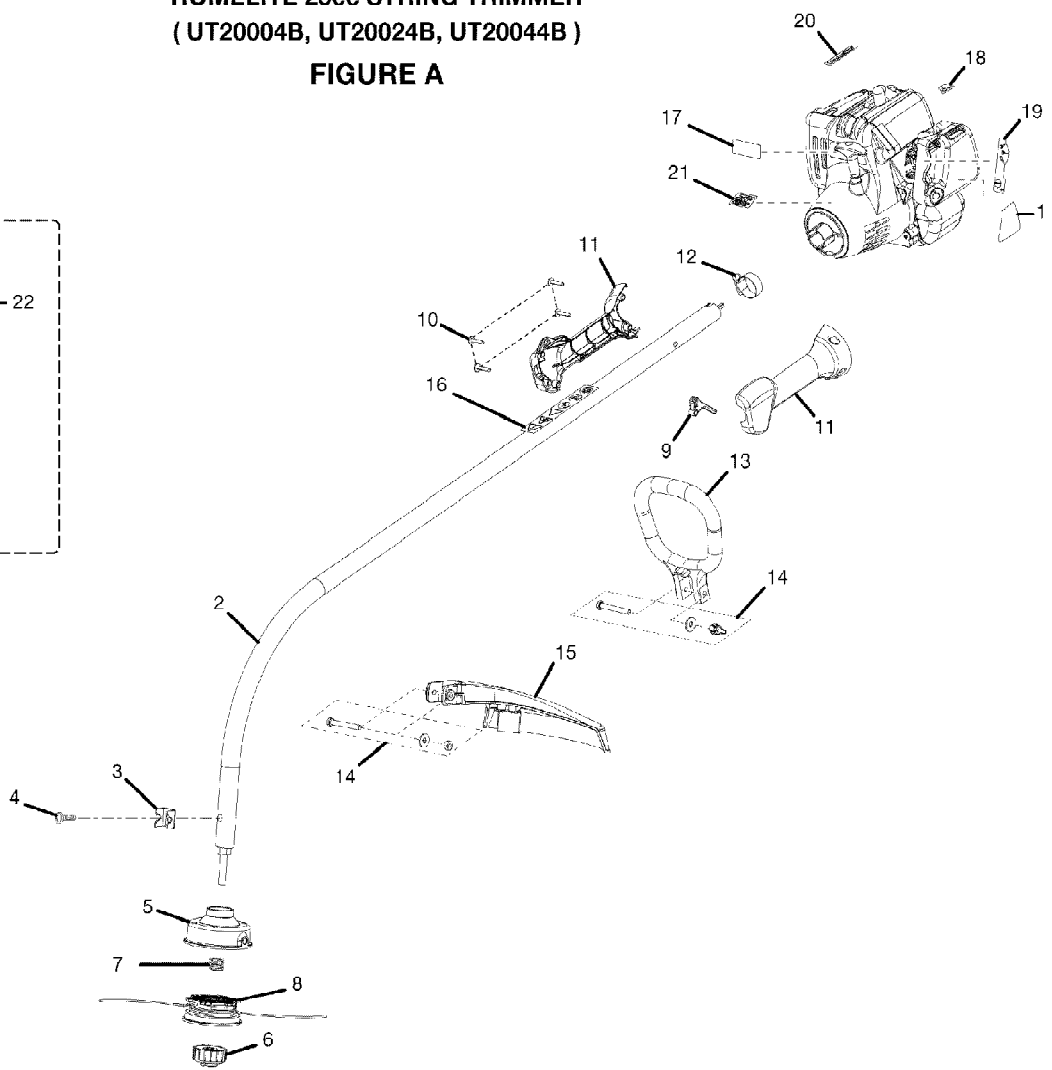

**HOMELITE 25cc STRING TRIMMER  
( UT20004B, UT20024B, UT20044B )**

**FIGURE A**

String Trimmer UT-20044-B  
Figure A

Page 2 of 7

Ref #	Part Number	Qty	S/P/F	Description
1	985591001	1		STARTING INSTRUCTION DECAL
2	985380001	1	S/P	CURVED SHAFT ASSEMBLY INC. KEY NO. 16 Trim 'n Edge™ & Trimlite™ ONLY
3	07928	1	S/P	CLAMP Trim 'n Edge™ & Trimlite ONLY
4	983823001	1	/P	SCREW (10-32 x 3/8 in. ) Trim 'n Edge™ & Trimlite™ ONLY; Purchase locally
5	A98231A	1	S/P	HOUSING AND EYELET
6	A98866A	1	S/P	SPOOL RETAINER (RH) Trim 'n Edge™ & Trimlite™ ONLY
7	06713	1	/P	COMPRESSION SPRING
8	PA0387A	1	S	SPOOL W/LINE
9	983815001	1	S	TRIGGER
10	82537	4	/P	SCREW (10-14 x 7/8 in. TRUSS HD.) Purchase locally
11	985330001	1	S	HANDLE GRIP ASSEMBLY
12	PS01611	1	S/P	BOOM CLAMP
13	98822A	1	/P	FRONT HANDLE
14	PA00249	2	/P	FASTENER PARTS KIT
	984821001	1	S/P	GRASS SHIELD ASSEMBLY (UT20044B)
16	984032001	1	/P	DECAL, WARNING/STARTING BOOM
17	983837001	1	/P	DECAL, TRIMLITE LOGO
	983838001	1	/P	DECAL, TRIM-N-EDGE
	983839001	1	S	DECAL, EASY REACH
18	985595001	1	/P	DECAL, PRIMER
19	985589001	1	/P	DECAL, CHOKE
20	07184	1	S	DECAL, HOMELITE
21	983840001	1		LABEL, ZIP START Trim 'n Edge™ & EZ Reach™ ONLY
22	A09361	1	/P	FASTENER PARTS KIT Trim 'n Edge™ ONLY
23	09310	1	/P	EDGER BASE Trim 'n Edge™ ONLY
24	09311	1	/P	EDGER GUIDE Trim 'n Edge™ ONLY