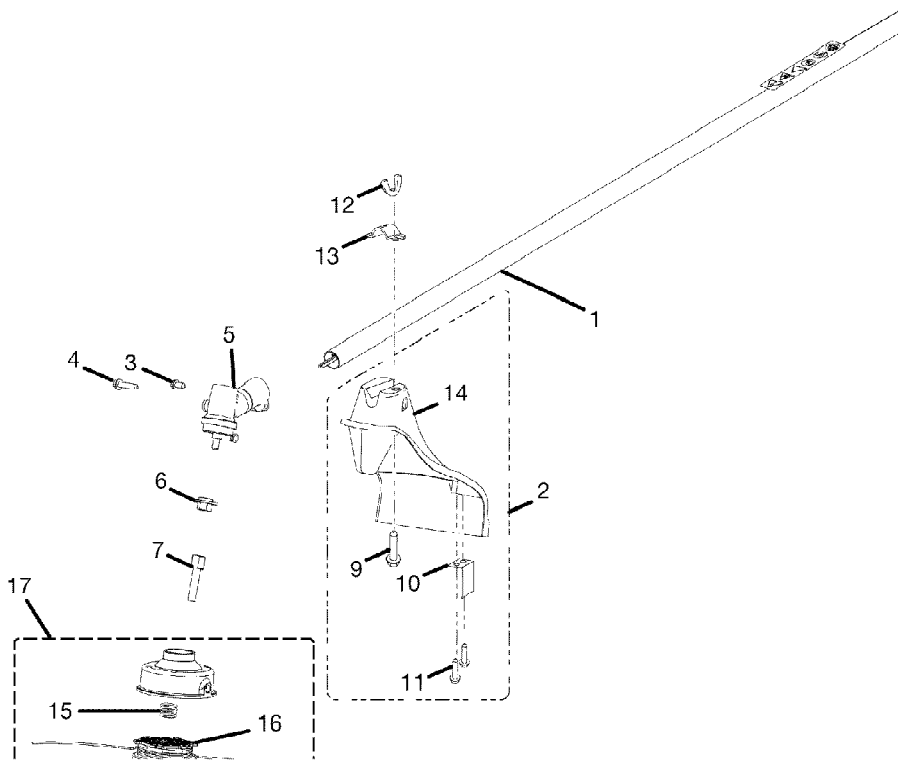

HOMELITE 25cc STRING TRIMMER

FIGURE C
(UT20044B)

String Trimmer UT-20044-B
Figure C

Page 7 of 7

Ref #	Part Number	Qty	S/P/F	Description
1	985381001	1	S	STRAIGHT SHAFT ASSEMBLY
2	984821001	1	S/P	GRASS SHIELD ASSEMBLY INCLUDES HARDWARE
3	PS04673	1	S/P	SCREW (10-24 x 5/8 in.) Purchase locally
4	983381007	1	/P	SCREW (1/4-20 x 1-1/4 in.) Purchase locally
5	984244001	1	S/P	GEAR HEAD
6	984931001	1	S/P	WASHER
7	PS04438	1	S/P	SHAFT ADAPTER
8	A97910A	1	S/P	SPOOL RETAINER (LH)
9	PS02435	1	/P	SCREW, SQUARE HEAD
10	07129	1	/P	CUT OFF BLADE
11	82546	2	S/P	SCREW
12	PS02453	1	/P	WING NUT
13	PS02391	1	/P	SHIELD CLAMP
14	984822001	1	/P	GRASS SHIELD
	983000771	1		OPERATOR'S MANUAL
	983000771R	1		REPAIR SHEET