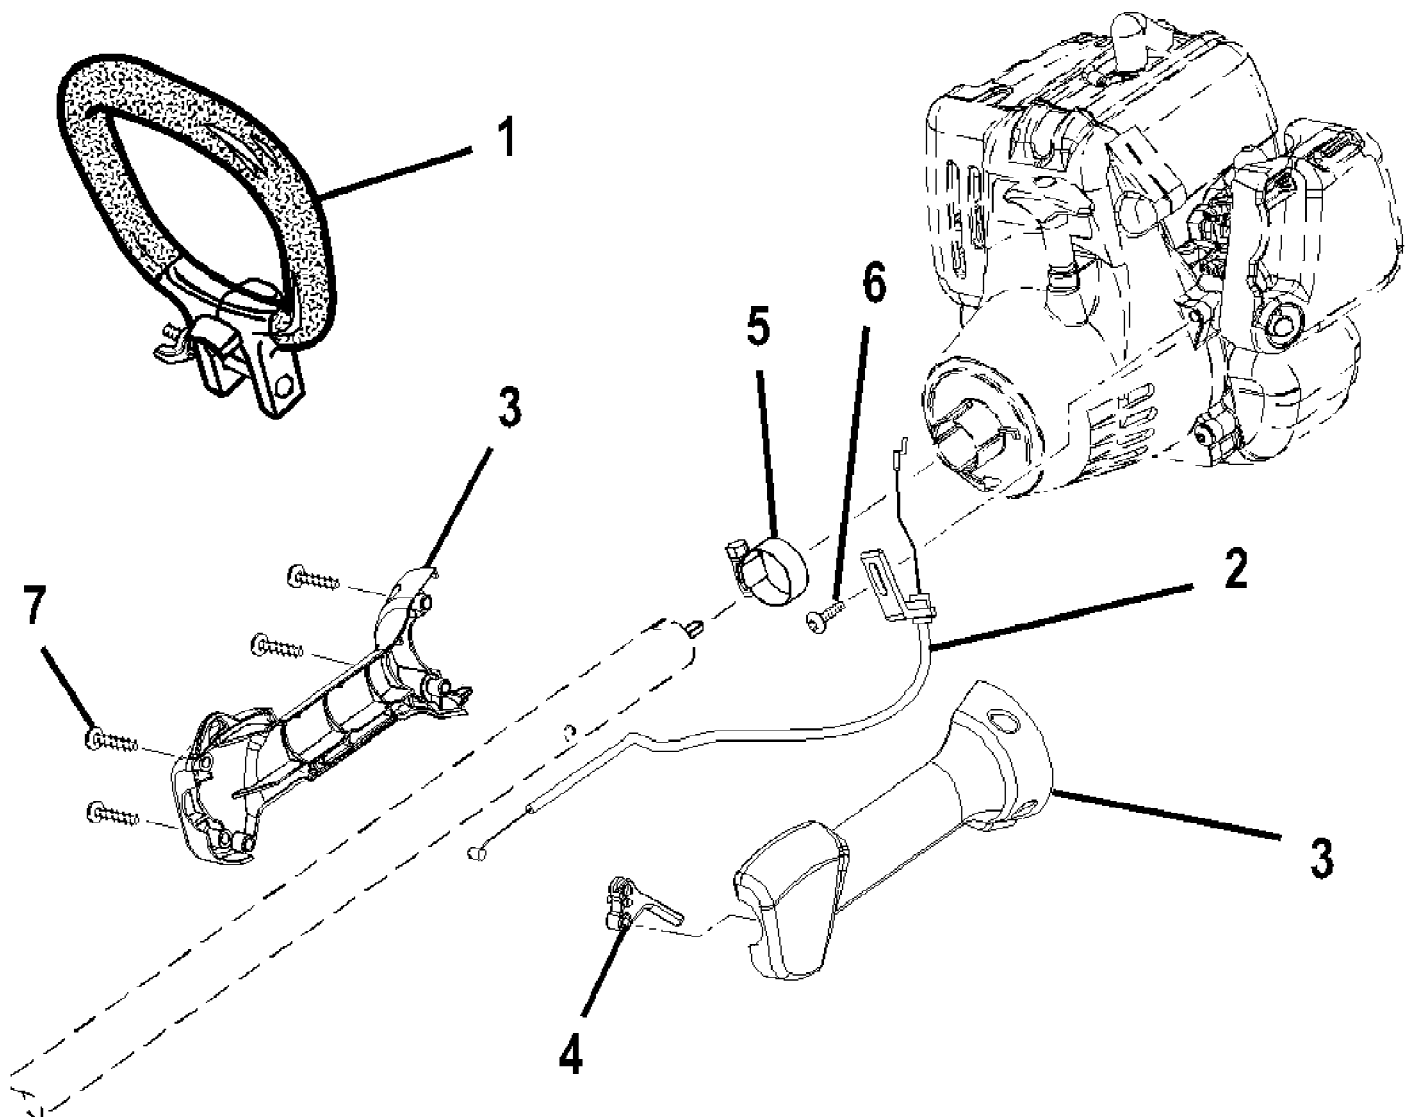

String Trimmer UT-20043
Grass Shield Assembly

Page 2 of 4

Ref #	Part Number	Qty	S/P/F	Description
1	984821001	1	S/P	Grass Shield Assy. (Includes hardware)
2	984767001	1		Straight Shaft Assy.
3	984931001	1	S/P	Washer
4	984244001	1	S/P	Gear Head
5	PS04673	1	S/P	Screw (10-24 x 5/8)
6	PS04680	1	S/P	Screw (1/4-20 x 1 1/4)
7	AP04103	1		Spool Retainer (LH)
8	PS04438	1	S/P	Adapter Shaft

String Trimmer UT-20043
Handle Assembly

Page 4 of 4

Ref #	Part Number	Qty	S/P/F	Description
	AP04114	1		String Head Assembly (.080 in.)
	AH04112	1	S	.080 in. Spool and String
	AH04107	1		Air Filter
	AP04108	1		Fuel Cap
	AH99G01	1	/P	50:1 Fuel Mix
	PS02227	1	S/P	Spark Plug (Champion RCJ6Y) or NGK BPMR70)
1	UP03091	1	S/P	Handle Assembly (Includes hardware)
2	UP04567	1	S	Throttle Cable
3	985330001	1	S	Handle Assemble
4	983815001	1	S	Trigger
5	PS01611	1	S/P	Clamp - Boom
6	82538	1	/P	Screw
7	82537	4	/P	Screw