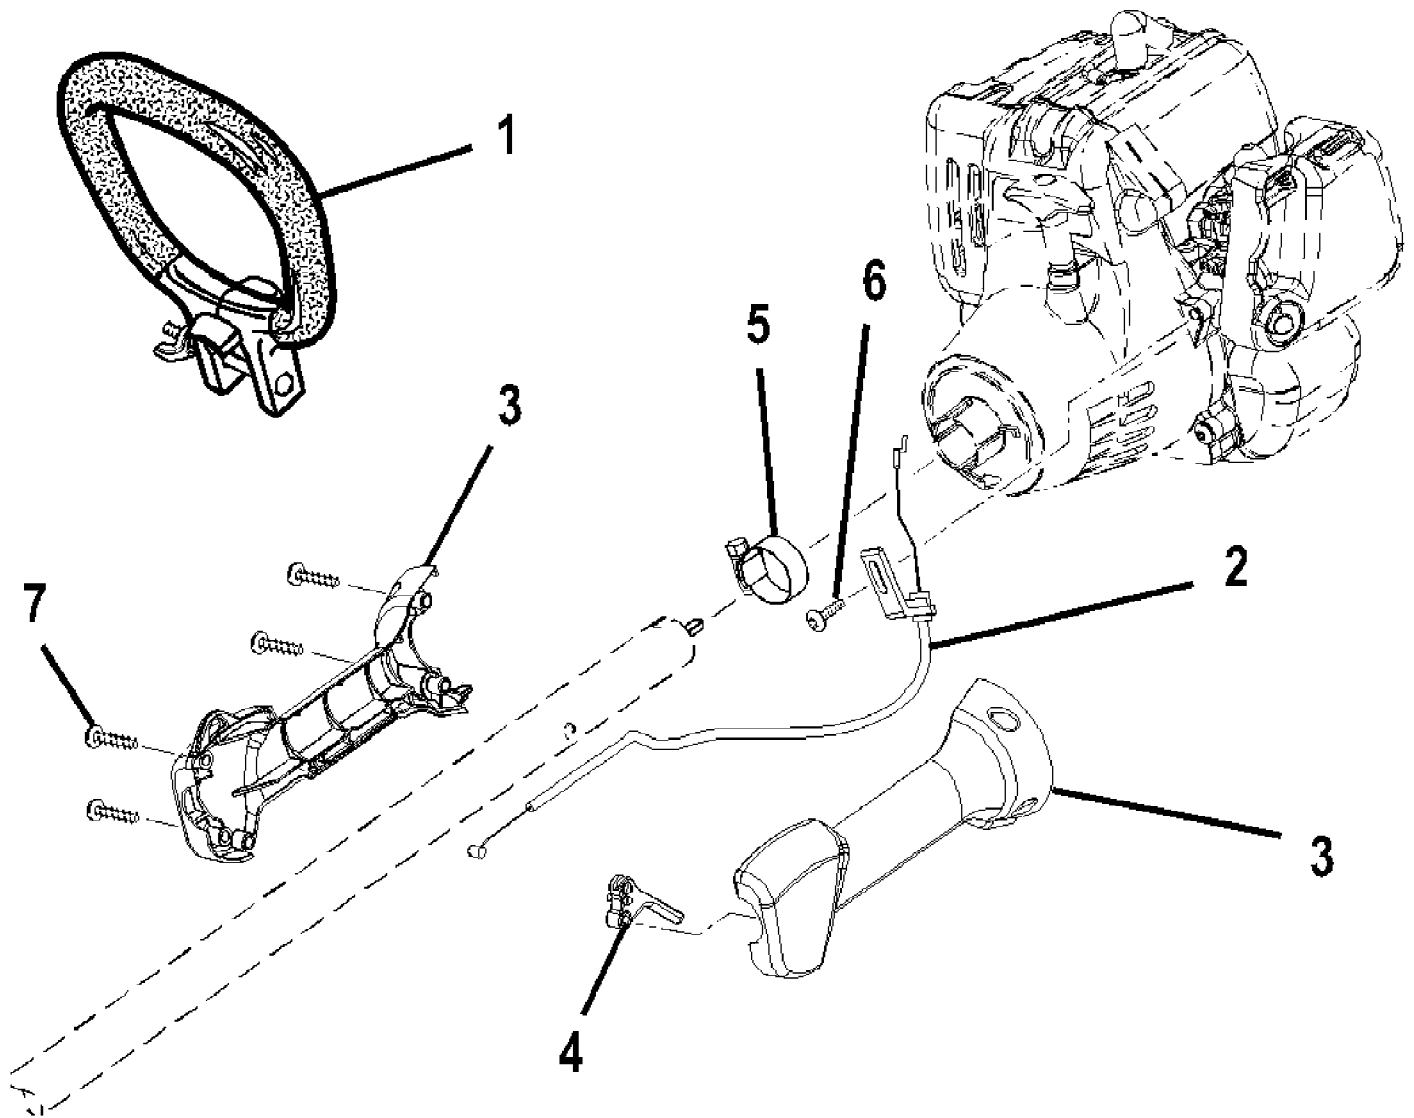

String Trimmer UT-20023
Deflector Assembly

String Trimmer UT-20023
Deflector Assembly

Page 2 of 4

Ref #	Part Number	Qty	S/P/F	Description
1	UP06710	1	S/P	Deflector Assy. (Includes hardware)
2	UP00710	1	S/P	Curved Shaft Assy.
3	AP04166	1		Spool Retainer (RH)
4	UP00008	1		Edger Guide Assy.

String Trimmer UT-20023
Handle Assembly

Page 4 of 4

Ref #	Part Number	Qty	S/P/F	Description
	AP04114	1		String Head Assembly (.080 in.)
	AH04112	1	S	.080 in. Spool and String
	AH04107	1		Air Filter
	AP04108	1		Fuel Cap
	AH99G01	1	/P	50:1 Fuel Mix
	PS02227	1	S/P	Spark Plug (Champion RCJ6Y) or NGK BPMR70)
1	UP03091	1	S/P	Handle Assembly (Includes hardware)
2	UP04567	1	S	Throttle Cable
3	985330001	1	S	Handle Assemble
4	983815001	1	S	Trigger
5	PS01611	1	S/P	Clamp - Boom
6	82538	1	/P	Screw
7	82537	4	/P	Screw