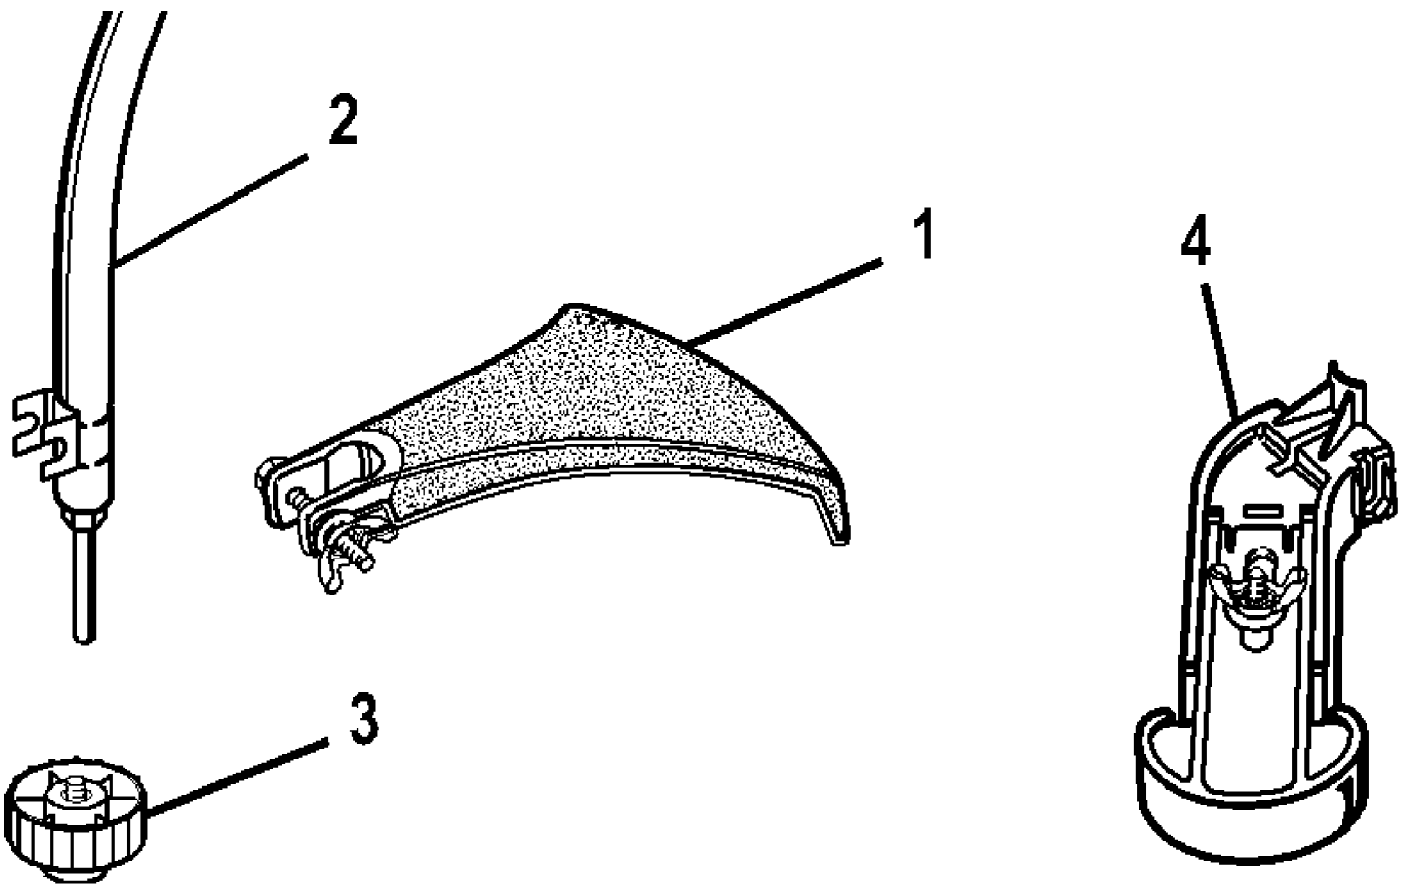

String Trimmer UT-20023
Deflector Assembly

String Trimmer UT-20023
Deflector Assembly

Page 2 of 4

Ref #	Part Number	Qty	S/P/F	Description
1	UP06710	1	S/P	Deflector Assy. (Includes hardware)
2	UP00710	1	S/P	Curved Shaft Assy.
3	AP04166	1		Spool Retainer (RH)
4	UP00008	1		Edger Guide Assy.

String Trimmer UT-20023
Handle Assembly

Page 4 of 4

Ref #	Part Number	Qty	S/P/F	Description
	AP04114	1		String Head Assembly (.080 in.)
	AH04112	1	S	.080 in. Spool and String
	AH04107	1		Air Filter
	AP04108	1		Fuel Cap
	AH99G01	1	/P	50:1 Fuel Mix
	PS02227	1	S/P	Spark Plug (Champion RCJ6Y) or NGK BPMR70)
1	UP03091	1	S/P	Handle Assembly (Includes hardware)
2	UP04567	1	S	Throttle Cable
3	985330001	1	S	Handle Assemble
4	983815001	1	S	Trigger
5	PS01611	1	S/P	Clamp - Boom
6	82538	1	/P	Screw
7	82537	4	/P	Screw