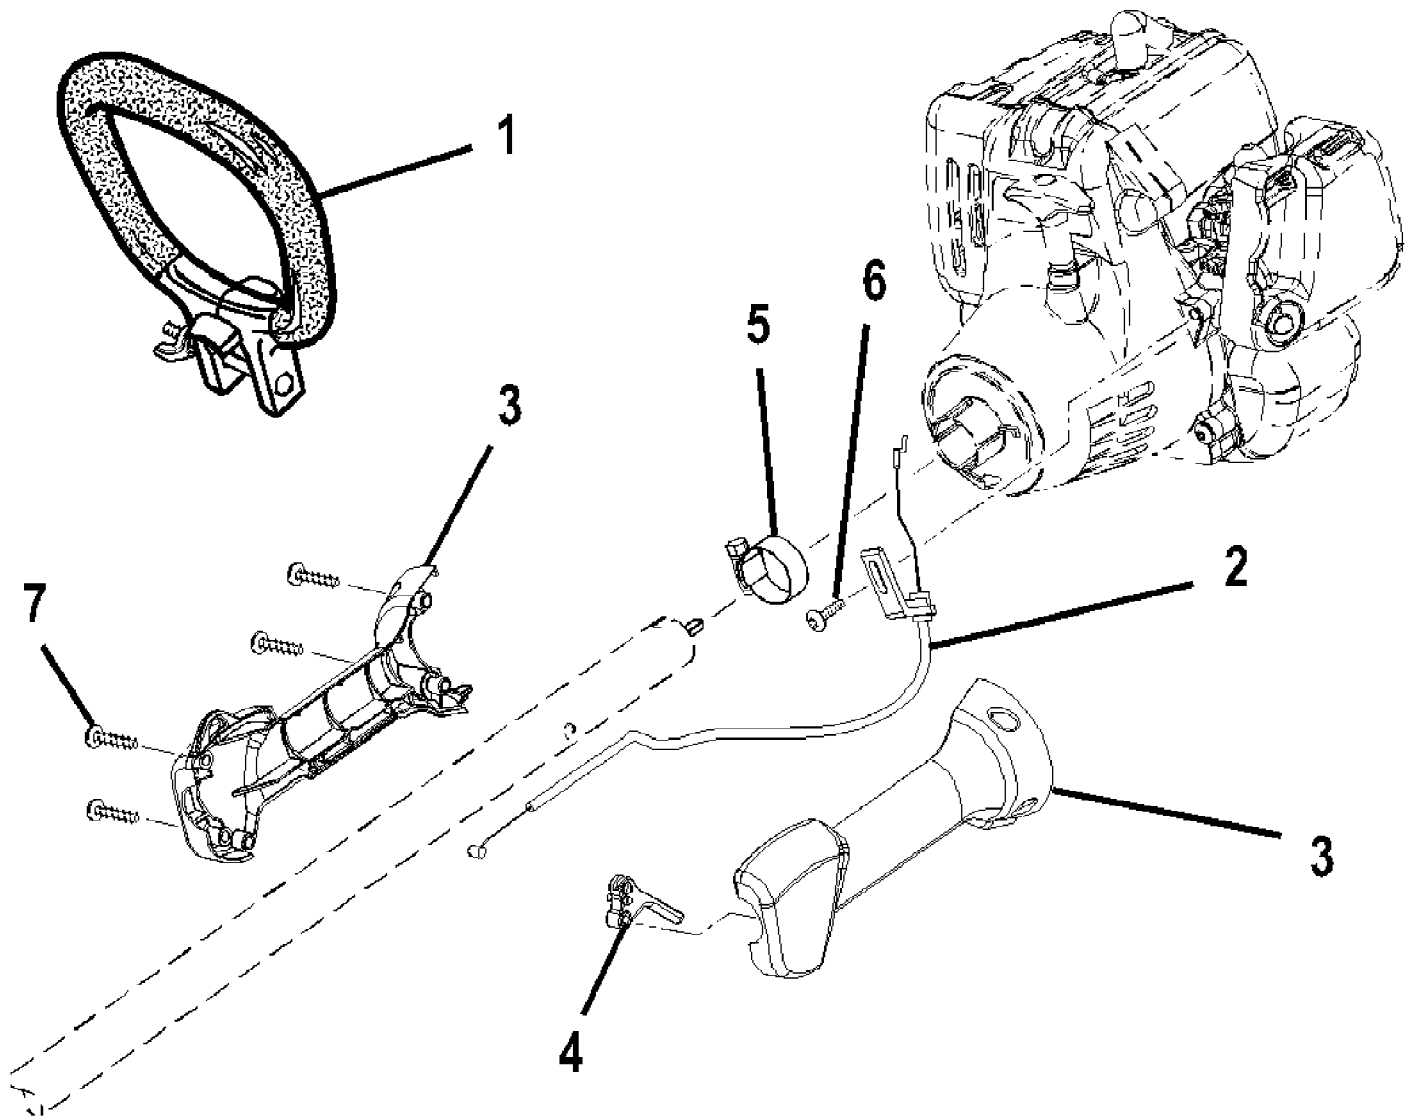

String Trimmer UT-20003
Deflector Assembly

String Trimmer UT-20003
Deflector Assembly

Page 2 of 4

Ref #	Part Number	Qty	S/P/F	Description
1	UP06710	1	S/P	Deflector Assy. (Includes hardware)
2	UP00710	1	S/P	Curved Shaft Assy.
3	AP04166	1		Spool Retainer (RH)
4	UP00008	1		Edger Guide Assy.

String Trimmer UT-20003
Handle Assembly

String Trimmer UT-20003
Handle Assembly

Page 4 of 4

Ref #	Part Number	Qty	S/P/F	Description
	AP04114	1		String Head Assembly (.080 in.)
	AH04112	1	S	.080 in. Spool and String
	AH04107	1		Air Filter
	AP04108	1		Fuel Cap
	AH99G01	1	/P	50:1 Fuel Mix
	PS02227	1	S/P	Spark Plug (Champion RCJ6Y) or NGK BPMR70)
1	UP03091	1	S/P	Handle Assembly (Includes hardware)
2	UP04567	1	S	Throttle Cable
3	985330001	1	S	Handle Assemble
4	983815001	1	S	Trigger
5	PS01611	1	S/P	Clamp - Boom
6	82538	1	/P	Screw
7	82537	4	/P	Screw