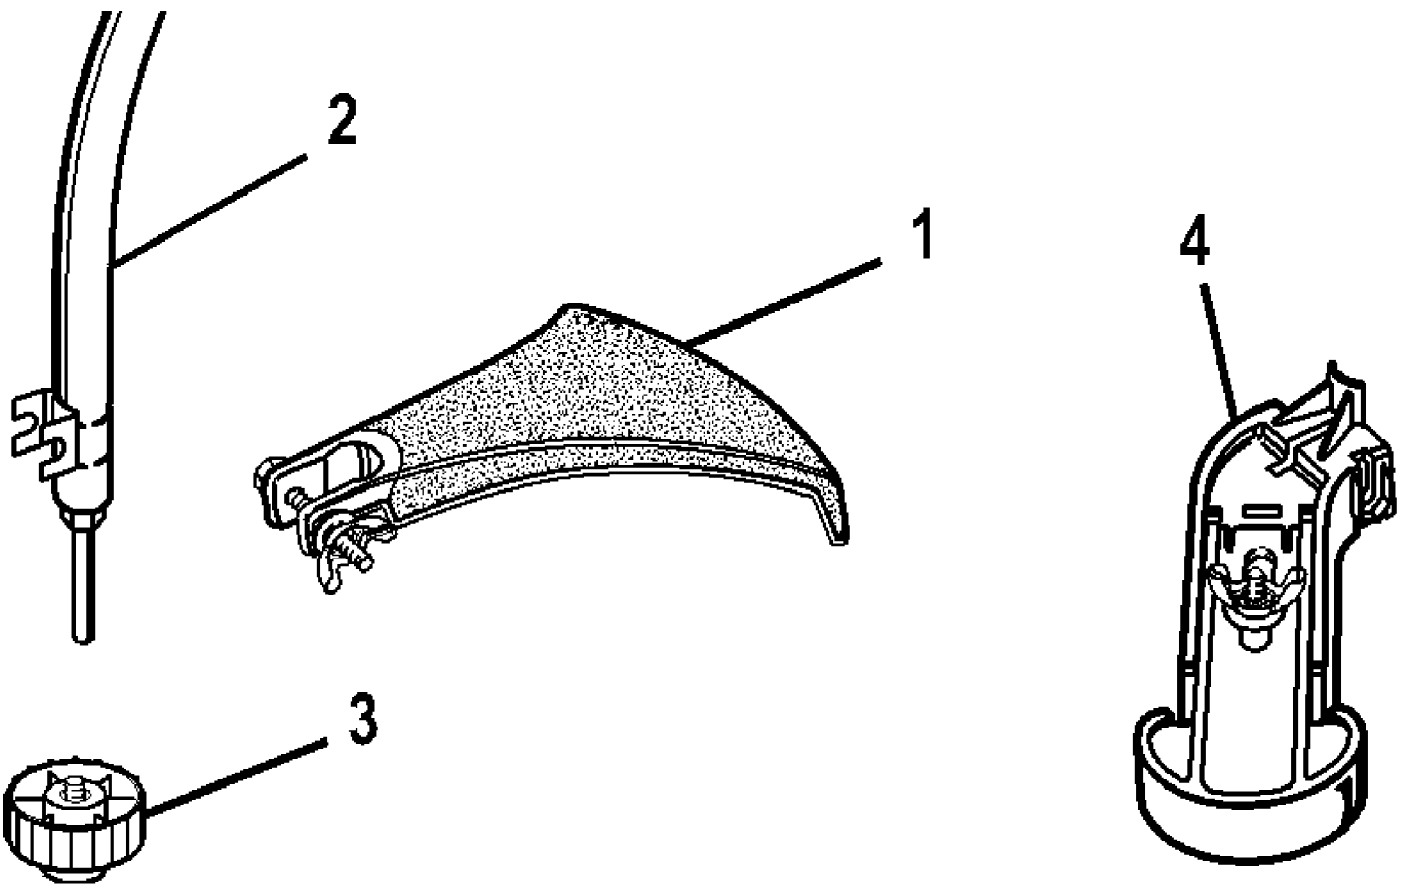

String Trimmer UT-20003
Deflector Assembly

String Trimmer UT-20003
Deflector Assembly

Page 2 of 4

Ref #	Part Number	Qty	S/P/F	Description
1	UP06710	1	S/P	Deflector Assy. (Includes hardware)
2	UP00710	1	S/P	Curved Shaft Assy.
3	AP04166	1		Spool Retainer (RH)
4	UP00008	1		Edger Guide Assy.

String Trimmer UT-20003
Handle Assembly

String Trimmer UT-20003
Handle Assembly

Page 4 of 4

Ref #	Part Number	Qty	S/P/F	Description
	AP04114	1		String Head Assembly (.080 in.)
	AH04112	1	S	.080 in. Spool and String
	AH04107	1		Air Filter
	AP04108	1		Fuel Cap
	AH99G01	1	/P	50:1 Fuel Mix
	PS02227	1	S/P	Spark Plug (Champion RCJ6Y) or NGK BPMR70)
1	UP03091	1	S/P	Handle Assembly (Includes hardware)
2	UP04567	1	S	Throttle Cable
3	985330001	1	S	Handle Assemble
4	983815001	1	S	Trigger
5	PS01611	1	S/P	Clamp - Boom
6	82538	1	/P	Screw
7	82537	4	/P	Screw