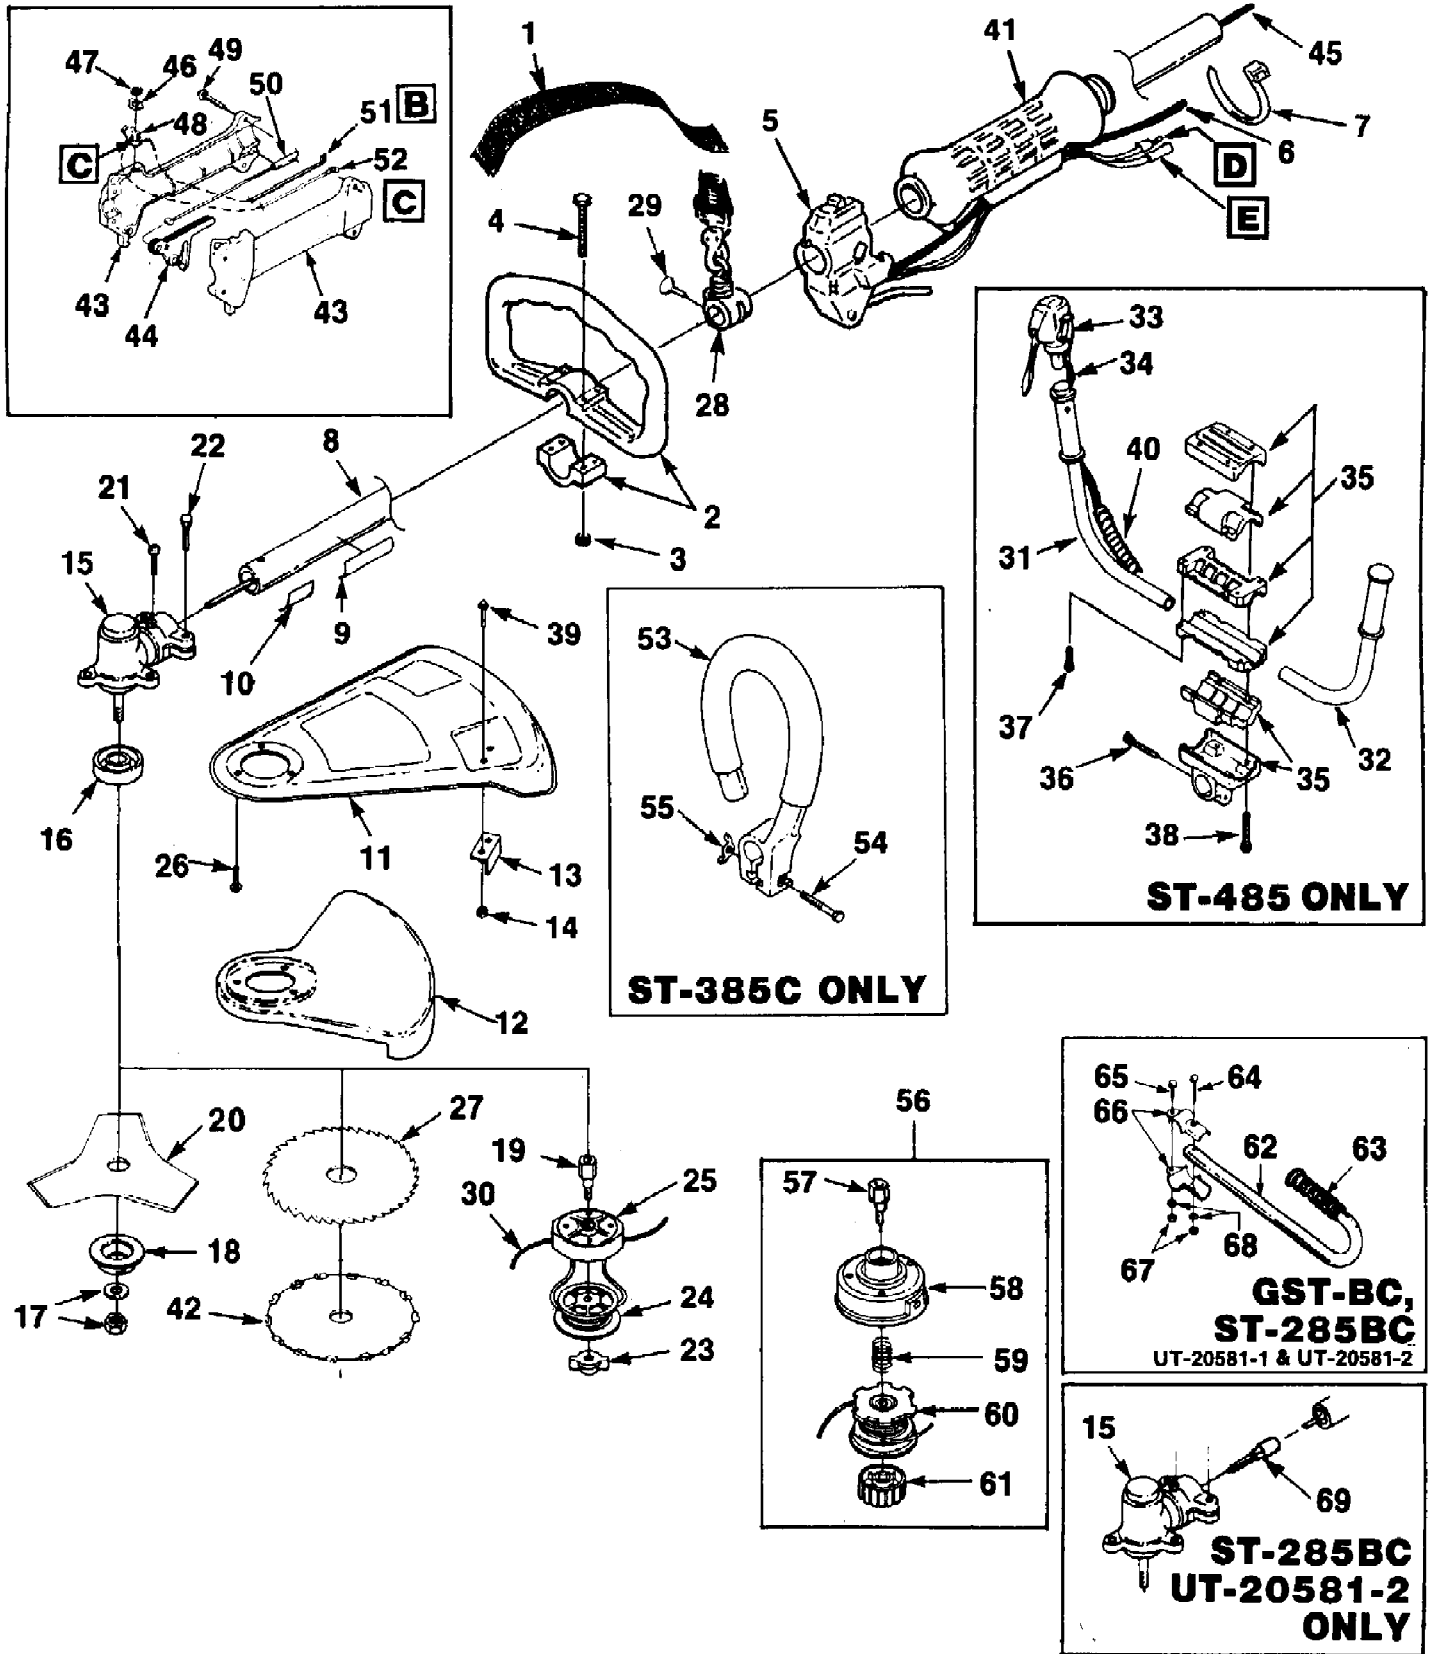

ST385C String Trimmer UT-15042
Boom & Head II

Page 4 of 10

Ref #	Part Number	Qty	S/P/F	Description
1	DA92703B	1		HARNESSE w/CONNECTOR
2	A00736	1		HANDLE (ST-385)
3	00677	4	/P	NUT (ST-385)
4	00676	4	/P	SCREW (ST-385)
5	A00738	1	S	THROTTLE & SWITCH w/Lead (ST-385)
6	A03004	1	/P	THROTTLE CABLE (ST-385 & ST-385C)
7	46840	3	/P	CABLE- Tie
8	A00114	1		HOUSING- Drive Shaft (ST-385, ST-385C, ST-485)
9	989241	1		DECAL- Starting Instructions
10	02985	1	S	DECAL- Warning
	A034881	1	S	HOUSING- Drive Shaft (GST-BC & ST-285BC UT20581-1)
	989241	1		DECAL- Starting Instructions
	02985	1	S	DECAL- Warning
	A94442	1	/P	BRACKET- Hanger (See #28)
	82260	1	/P	SCREW- Thumb (See #29)
	98832	1	/P	SHAFT- Drive (See #45)
	A00187	1		HOUSING- Drive Shaft (ST-285BC, UT-20581-2)
	989241	1		DECAL- Starting Instructions
	02985	1	S	DECAL- Warning
	04167	1		SHAFT- Flexible (See #45)
11	988461	1		DEFLECTOR- Grass
12	988472	1	/P	GUARD- Blade
13	00075	1	S	BLADE- Cut-off
14	81208	2	/P	NUT (10-24)
15	A03887	1		GEAR HEAD ASSEMBLY
16	0043606	1		WASHER- Flange
17	04277	1	/P	NUT- Hex (L.H.)
18	04259	1	/P	WASHER- Flange
19	00490	1	/P	CONNECTOR- Drive
20	D98717A	1	S	TRI-ARC BLADE
21	88049	1	/P	SCREW (10-24 x 1/2")
22	88053	2	S	SCREW (10-24 x 1")
23	812721	1	/P	NUT- (L.H.)
24	DA02598A	1		SPOOL & STRING (Dual Line)
	DA98912B	1		SPOOL & STRING (Dual Line) (GST-BC & ST-275BC)
25	A00144	1	S	HOUSING & EYELET
26	88049	3	/P	SCREW (10-24 x 1/2")
27	D98935A	1		BLADE- Saw (optional)
28	A94442	1	/P	BRACKET- Hanger
29	82260	1	/P	SCREW (10-24 x 1/2")
30	0395903	1	S	LINE- Replacement (.095 Dia.) 1 lb. Box (250 Ft.)
	DA97952B	1	S	LINE- Replacement (.080 Dia.) (100 Ft.) (GST-BC & ST-285BC)
31	A00590	1	/P	HANDLE BAR (ST-485)
32	A00591	1	/P	HANDLE BAR (ST-485)