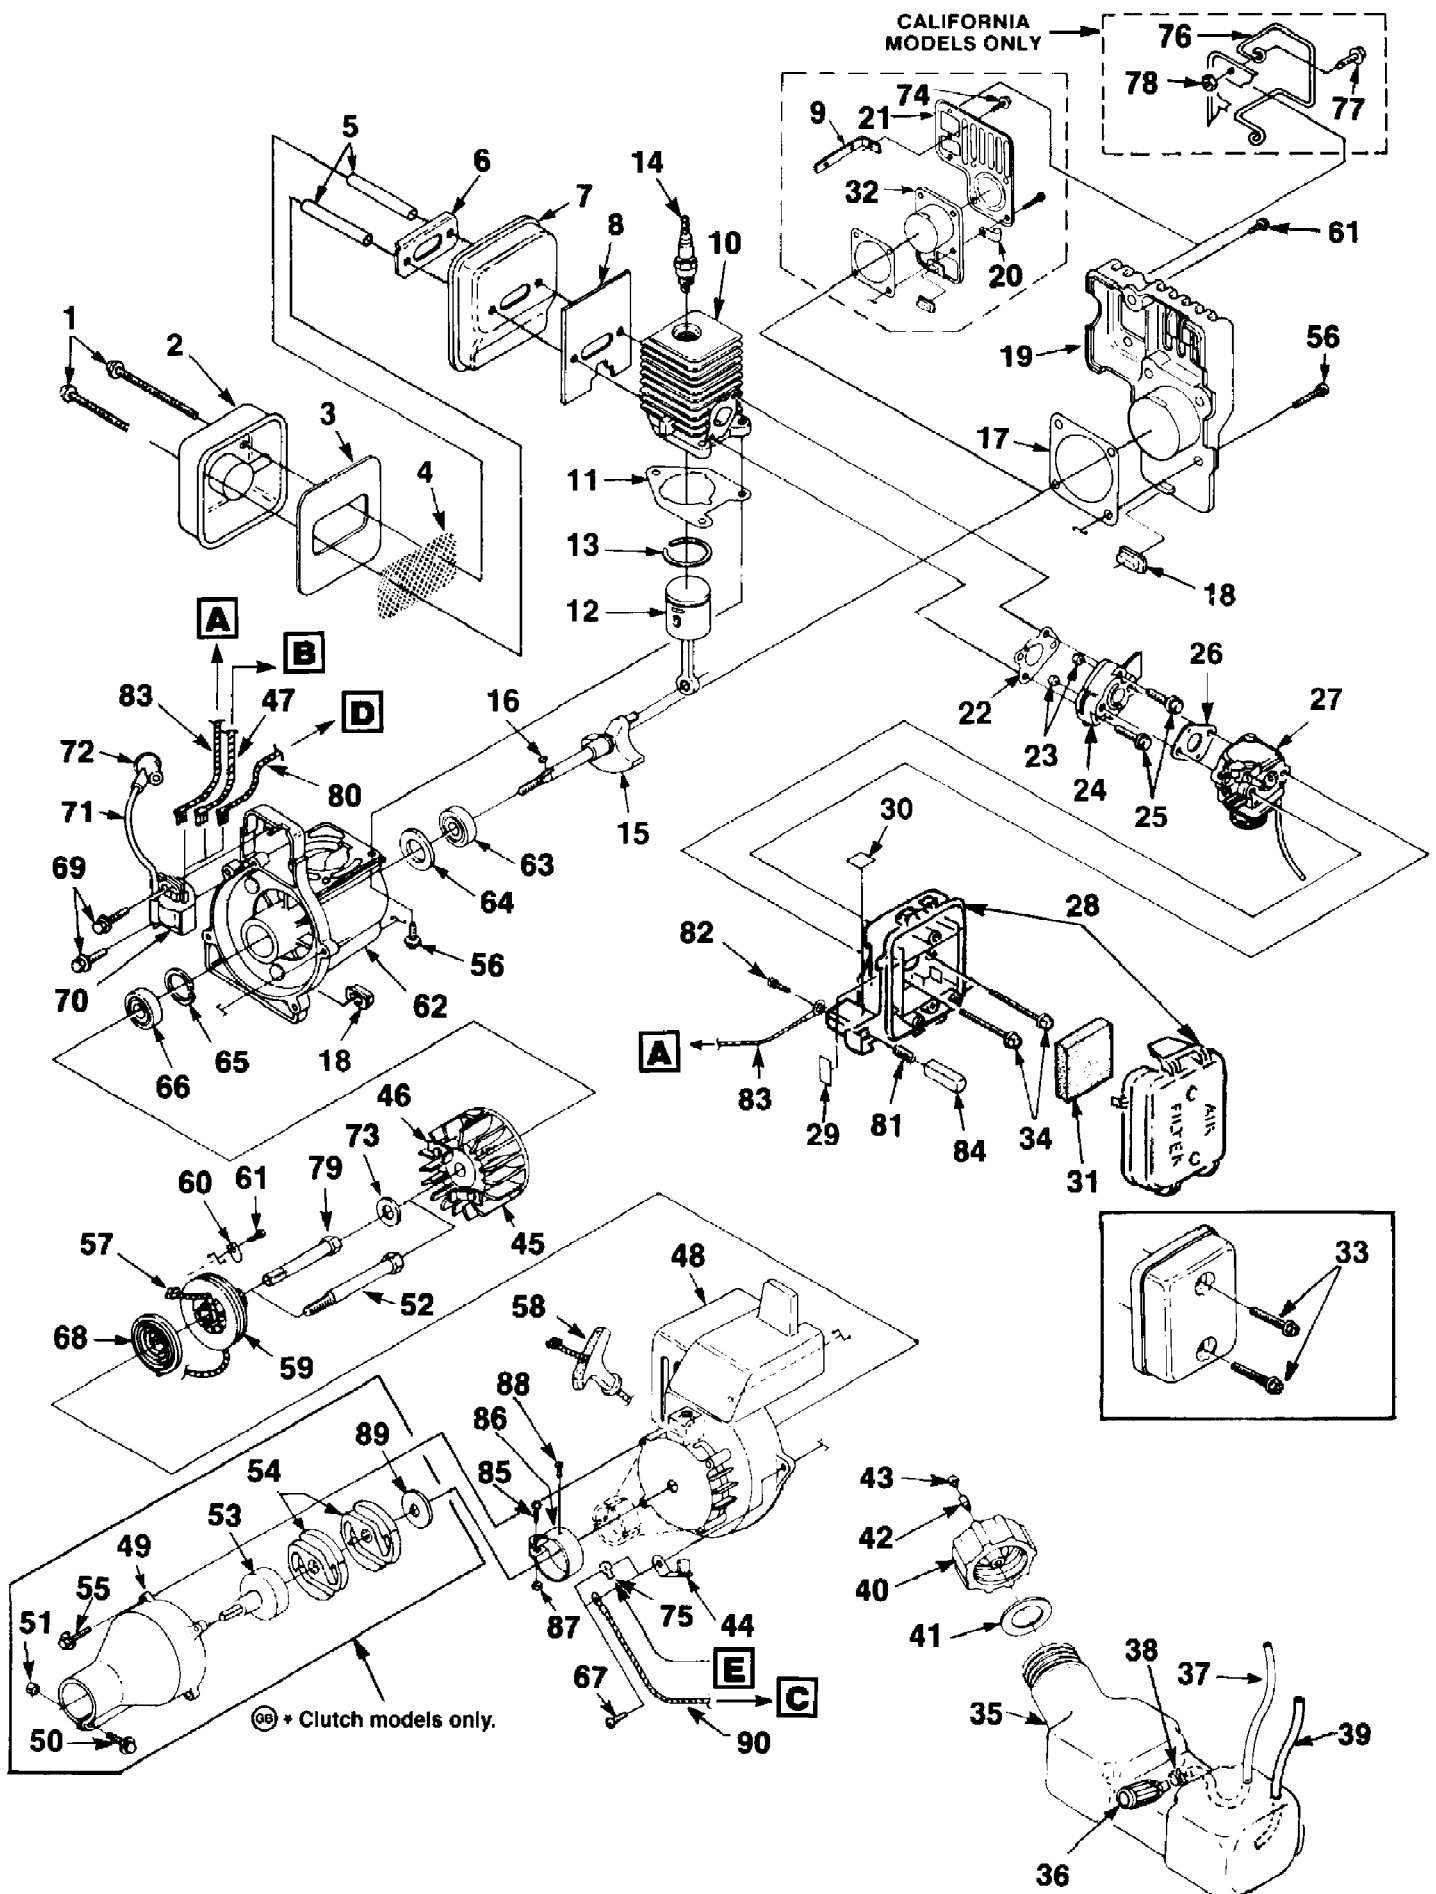

Ref #	Part Number	Qty	S/P/F	Description
1	88060	2	S/P	SCREW- (10-24 x 2 1/2")
2	A98780	1	S	COVER- Muffler
3	98782	1	S	BAFFLE- Muffler
4	98784A	1		SCREEN- Spark
5	98860A	2	S	SPACER- Muffler
6	98783	1	/P	PLATE- Reinforcing
7	A01323	1	S	BODY- Muffler
8	98786B	1		GASKET- Muffler
9	00179	1	F	BRACKET-
10	A00108	1		CYLINDER
11	03703A	1	S	CYLINDER- Gasket
12	A01036A	1	/P	PISTON & ROD ASSEMBLY
13	96935	1	S	RING- Piston
14	96169S	1	S	SPARK PLUG (DJ7Y)
	79252	1	S	SPARK PLUG (RDJ7Y) (Int'l)
15	987582	1		CRANKSHAFT (Model 145 & 155)
	987583	1		CRANKSHAFT (Models 175,175C,175BC,185,185C,285,275,285BC,385)
16	69250	1	/P	KEY- Woodruff
17	98767A	1	/P	GASKET- Crankcase cover
18	98792	3	/P	BUMPER- Rubber
19	01023B	1	S	COVER- Crankcase
20	98752	1	F	CLAMP
21	98934	1	F	SHIELD
22	98765B	1	/P	GASKET- Heat dam
23	81208	2	/P	NUT (10-24)
24	98768	1	S	HEAT DAM
25	825491	2	S	SCREW- Taptite (10-24 x 1")
26	98766A	1	S/P	GASKET- Carburetor
27	A03003	1		CARBURETOR- (Zama)
	A03002	1		CARBURETOR- (Walbro)
28	A01440A	1	S	AIR FILTER BOX
29	00772	1		DECAL- Choke, Run
30	98943	1		DECAL- Push-Hold
31	D98760A	1		FILTER- Air
32	98754B	1	/P/F	COVER- Crankcase
33	82368	2	S/F	SCREW- Plastite (8 x 3/4")
34	82542	2	/P	SCREW (10-24 x 2 1/4")
35	A01441	1		TANK- Fuel
36	49422	1	S	FILTER- Fuel
37	9477232	1	S	TUBING- Rubber (8")
38	98268	1	S/P	WIRE CLAMP
39	0143932	1	S/P	TUBING- Rubber (8")
40	A00982A	1		FUEL CAP ASSEMBLY
41	98805A	1	/P	GASKET- Fuel cap
42	03134	1	S/P	VALVE- Duckbill
43	98913	1	S	FILTER-Cap
44	A98808	1		BRACKET-Cable
45	A95007	1	S	ROTOR
46	A70285E	1	/P	KIT- Starter pawl
47	A98918	1		LEAD- Electrical (Models 175BC,185,185C,285BC,385-UT-15040&UT10)