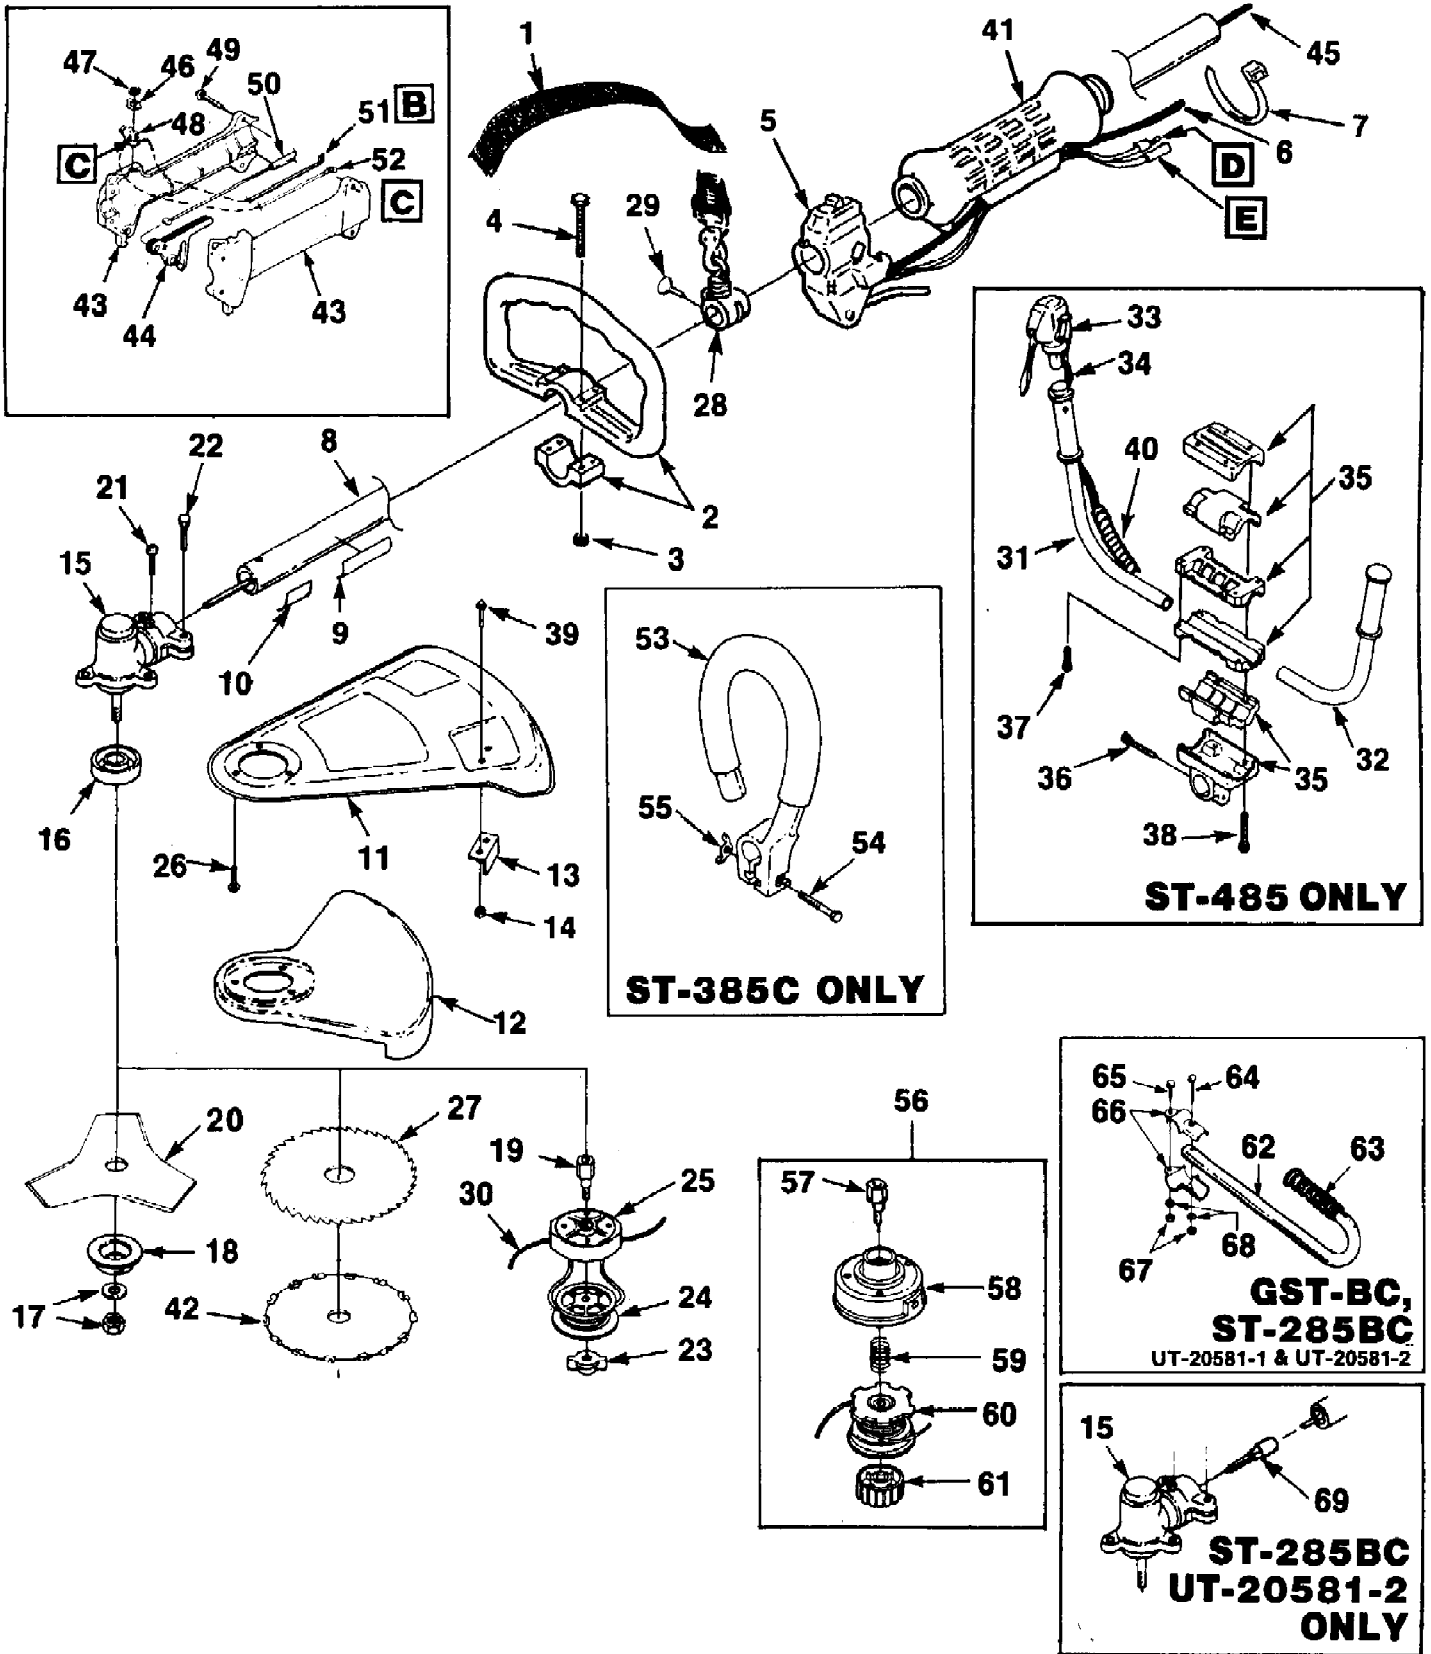

ST385C String Trimmer UT-15042-D
Boom & Head II

Page 4 of 10

Ref #	Part Number	Qty	S/P/F	Description
1	DA92703B	1		HARNESSE w/CONNECTOR
2	A00736	1		HANDLE (ST-385)
3	00677	4	/P	NUT (ST-385)
4	00676	4	/P	SCREW (ST-385)
5	A00738	1	S	THROTTLE & SWITCH w/Lead (ST-385)
6	A03004	1	/P	THROTTLE CABLE (ST-385 & ST-385C)
7	46840	3	/P	CABLE- Tie
8	A00114	1		HOUSING- Drive Shaft (ST-385, ST-385C, ST-485)
9	989241	1		DECAL- Starting Instructions
10	02985	1	S	DECAL- Warning
	A034881	1	S	HOUSING- Drive Shaft (GST-BC & ST-285BC UT20581-1)
	989241	1		DECAL- Starting Instructions
	02985	1	S	DECAL- Warning
	A94442	1	/P	BRACKET- Hanger (See #28)
	82260	1	/P	SCREW- Thumb (See #29)
	98832	1	/P	SHAFT- Drive (See #45)
	A00187	1		HOUSING- Drive Shaft (ST-285BC, UT-20581-2)
	989241	1		DECAL- Starting Instructions
	02985	1	S	DECAL- Warning
	04167	1		SHAFT- Flexible (See #45)
11	988461	1		DEFLECTOR- Grass
12	988472	1	/P	GUARD- Blade
13	00075	1	S	BLADE- Cut-off
14	81208	2	/P	NUT (10-24)
15	A03887	1		GEAR HEAD ASSEMBLY
16	0043606	1		WASHER- Flange
17	04277	1	/P	NUT- Hex (L.H.)
18	04259	1	/P	WASHER- Flange
19	00490	1	/P	CONNECTOR- Drive
20	D98717A	1	S	TRI-ARC BLADE
21	88049	1	/P	SCREW (10-24 x 1/2")
22	88053	2	S	SCREW (10-24 x 1")
23	812721	1	/P	NUT- (L.H.)
24	DA02598A	1		SPOOL & STRING (Dual Line)
	DA98912B	1		SPOOL & STRING (Dual Line) (GST-BC & ST-275BC)
25	A00144	1	S	HOUSING & EYELET
26	88049	3	/P	SCREW (10-24 x 1/2")
27	D98935A	1		BLADE- Saw (optional)
28	A94442	1	/P	BRACKET- Hanger
29	82260	1	/P	SCREW (10-24 x 1/2")
30	0395903	1	S	LINE- Replacement (.095 Dia.) 1 lb. Box (250 Ft.)
	DA97952B	1	S	LINE- Replacement (.080 Dia.) (100 Ft.) (GST-BC & ST-285BC)
31	A00590	1	/P	HANDLE BAR (ST-485)
32	A00591	1	/P	HANDLE BAR (ST-485)