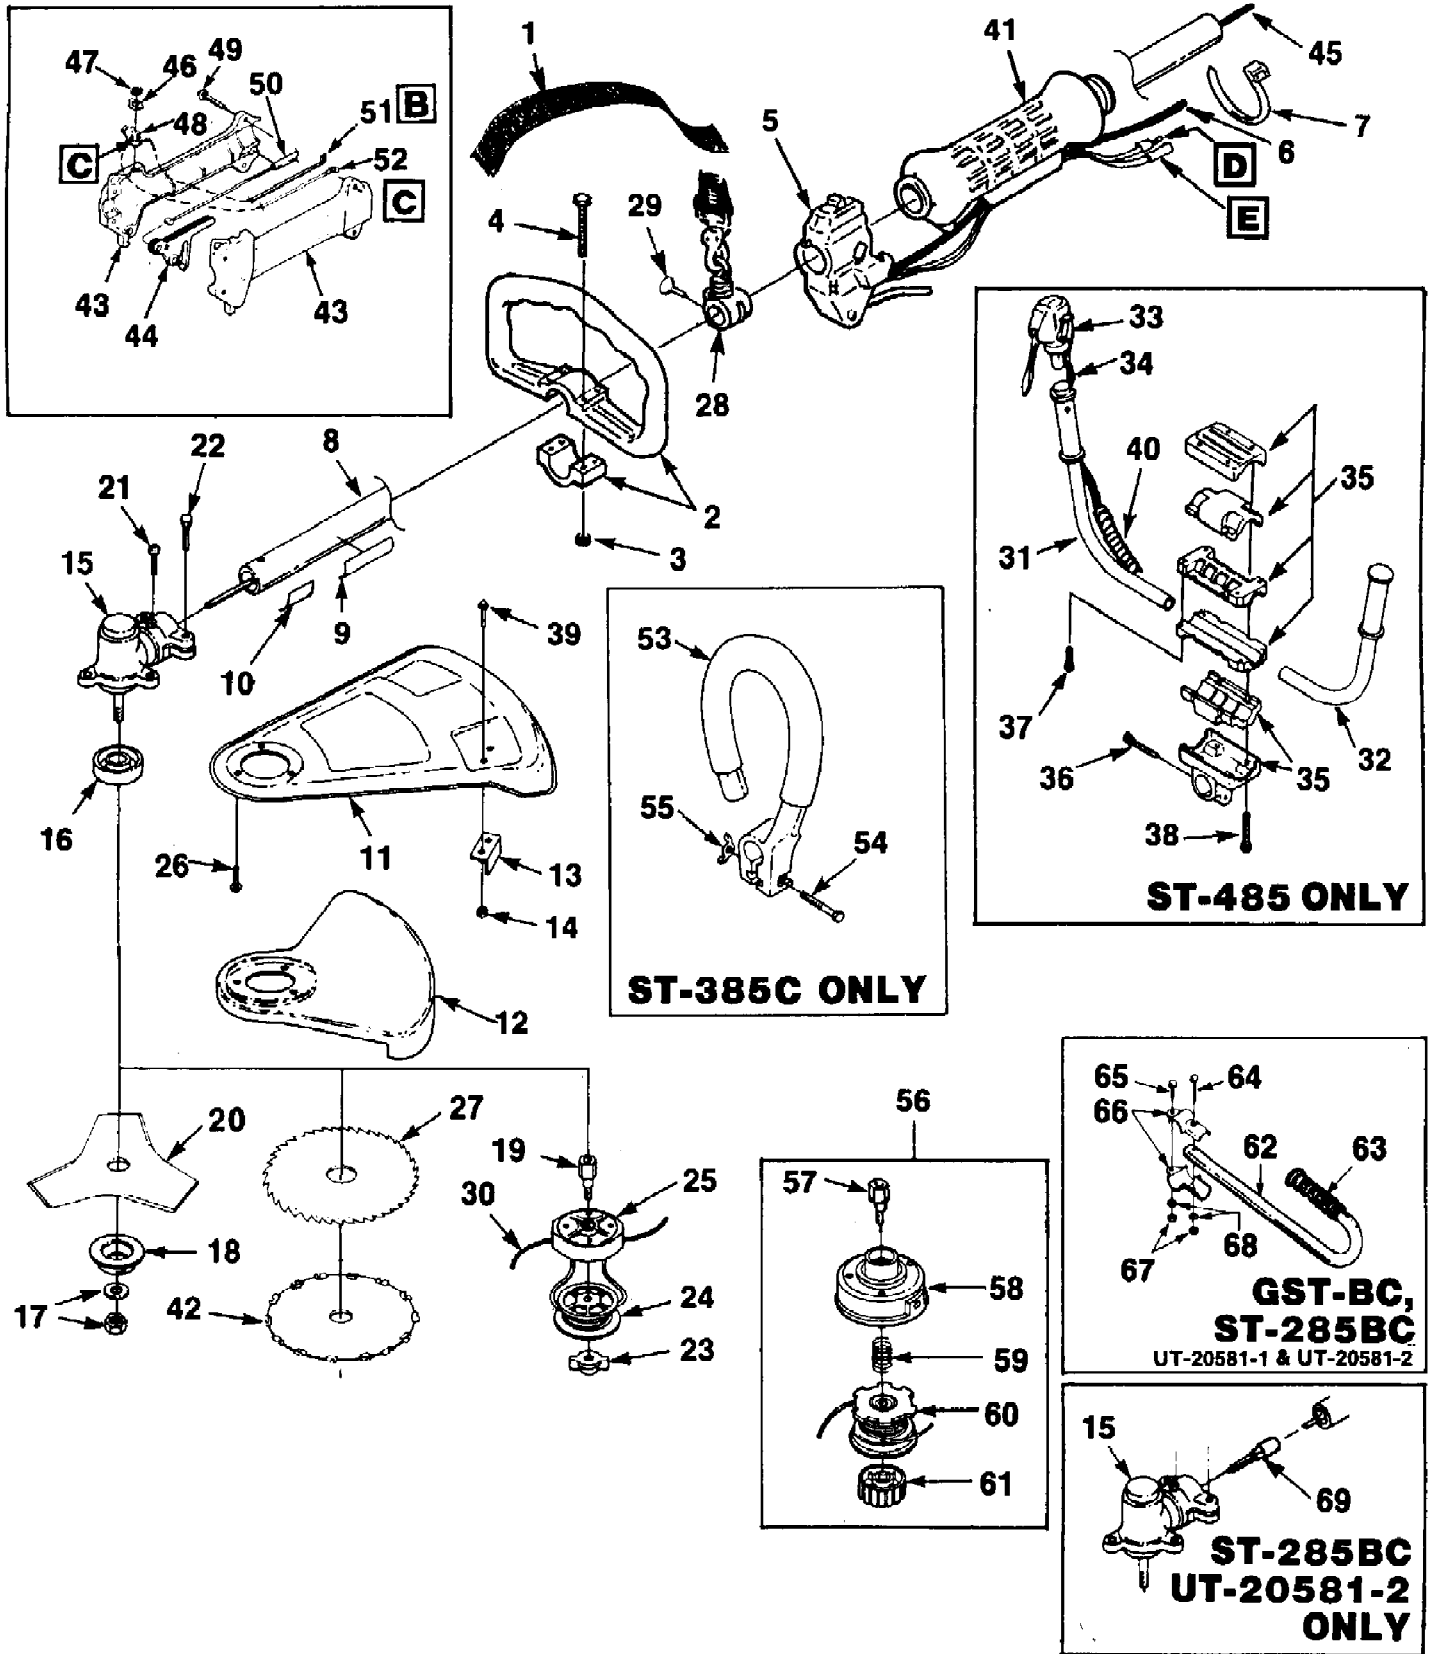

*ST-145, ST-155, ST-175, ST-175C, ST-175BC, HGT, GST.

ST385C String Trimmer UT-15042-A
Accessories

Page 2 of 10

Ref #	Part Number	Qty	S/P/F	Description
00063	00063	1	S/P	Holding tool
18453	18453	1	/P	Grease, Multi-Purpose
17789	17789	1	S	Carburetor Repair Tool
23488C	23488C	1		Thread Locking Compound
24306	24306	1	S	Shim (.125") (3.17 mm)
A-04191	A04191	1		Grass Anti Wrap Kit ST-145, ST-155, ST-175, ST-175C, ST-175BC, HGT, GST
JA313164	JA313164	1		Ignition Test Spark Plug
9477299	9477299	1	/P	Rubber Tubing (10 ft.) (3.05 m)
98052-A	98052A	1	/P	Starter Rope (250 ft. Reel) (76 m)
2498201	2498201	1		Torx Drive Bit T25
24982-03	2498203	1	S	Torx Bit (for clutch drum) T25