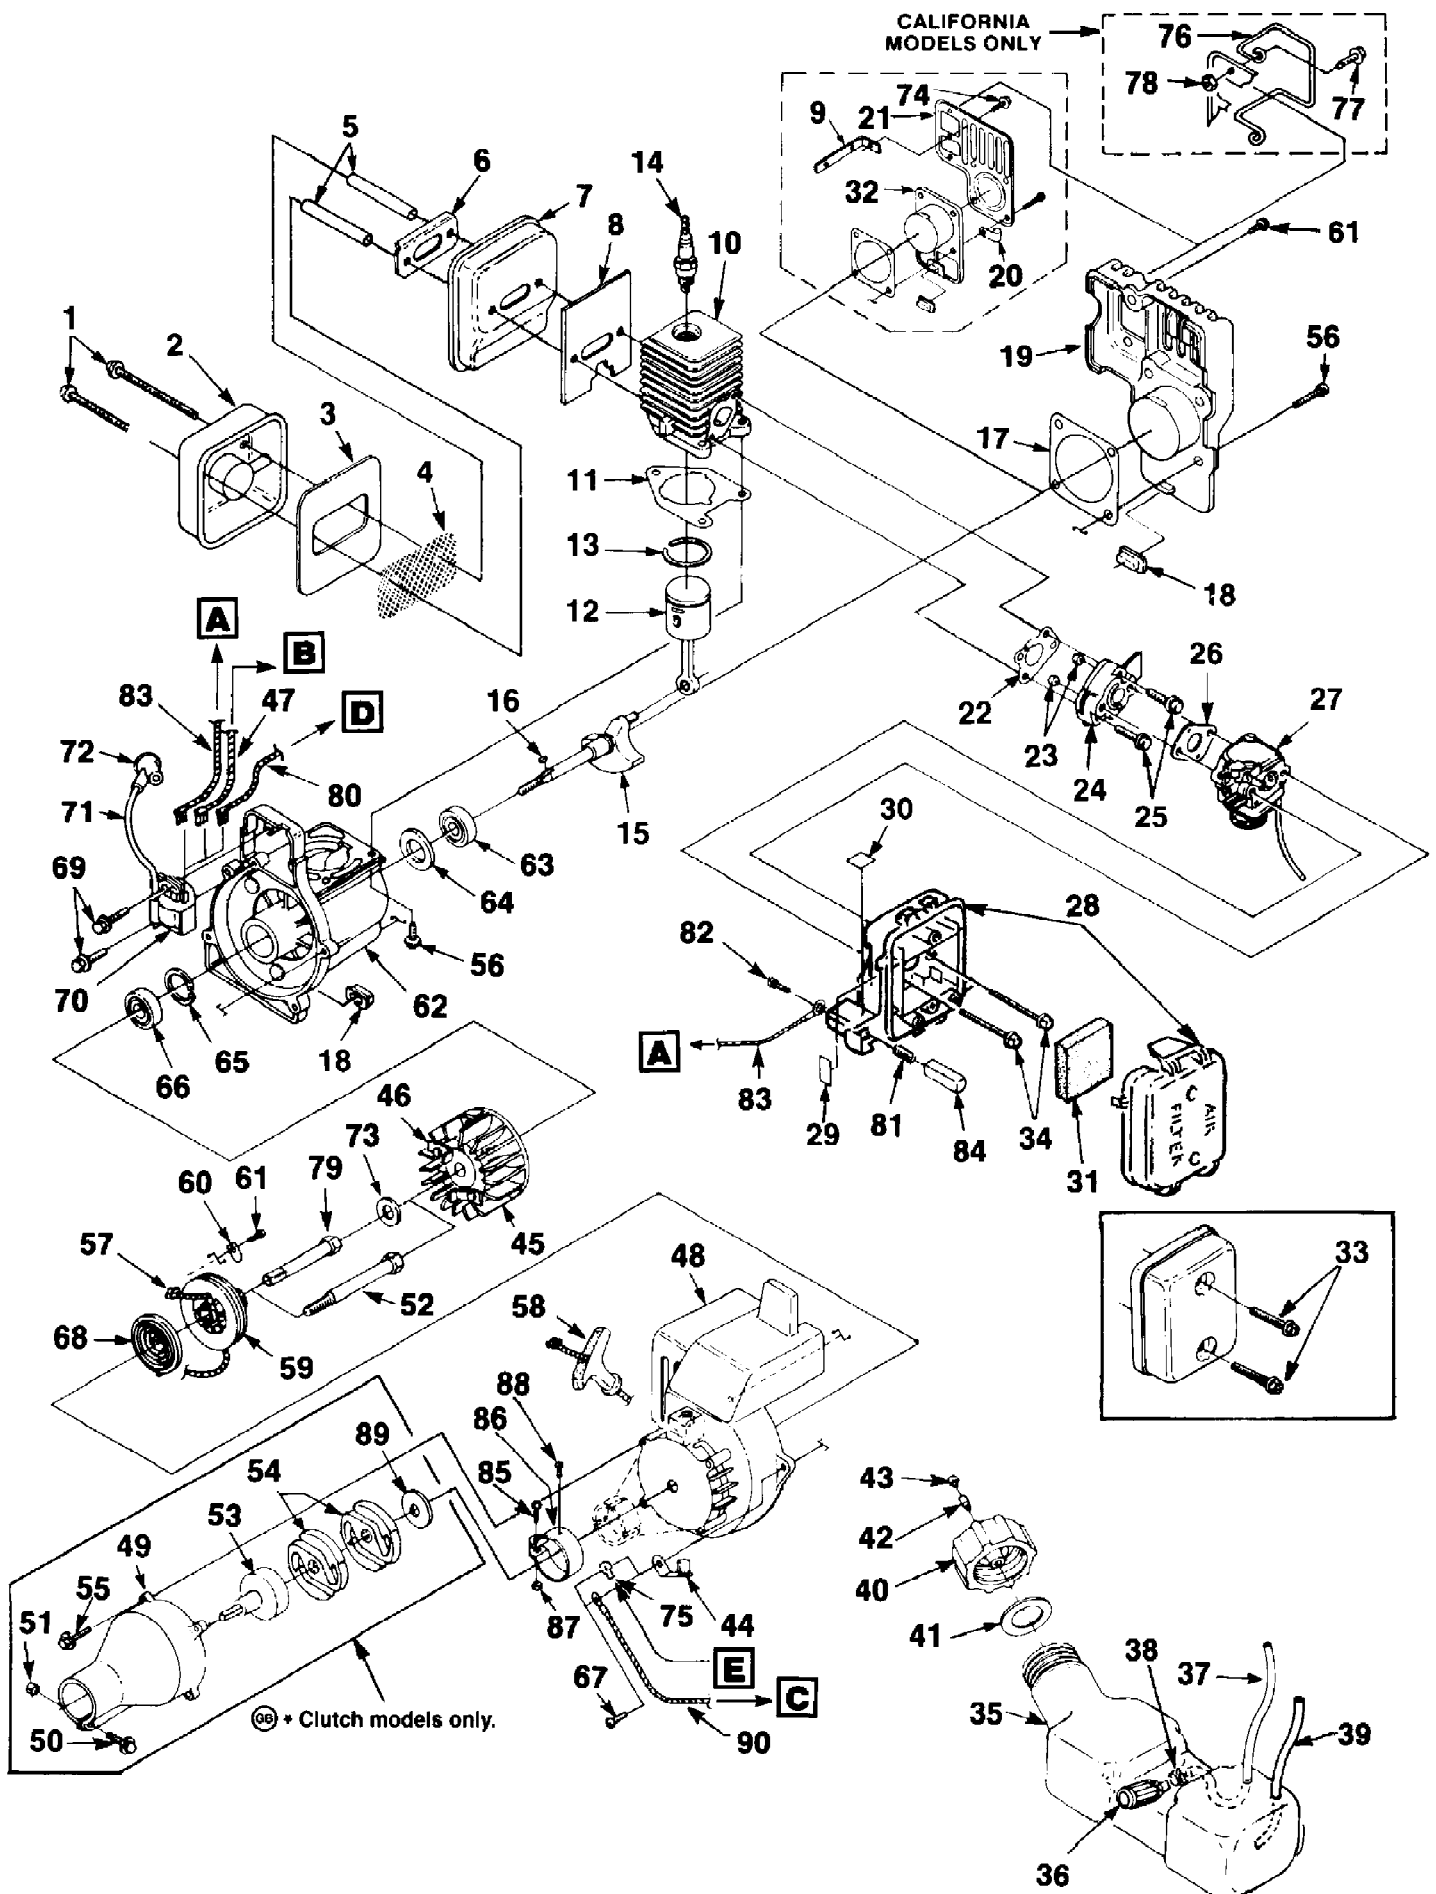

ST385 String Trimmer UT-15070
Engine & Peripherals

Page 9 of 10

Ref #	Part Number	Qty	S/P/F	Description
1	88060	2	S/P	SCREW- (10-24 x 2 1/2")
2	A98780	1	S	COVER- Muffler
3	98782	1	S	BAFFLE- Muffler
4	98784A	1		SCREEN- Spark
5	98860A	2	S	SPACER- Muffler
6	98783	1	/P	PLATE- Reinforcing
7	A01323	1	S	BODY- Muffler
8	98786B	1		GASKET- Muffler
9	00179	1	F	BRACKET-
10	A00108	1		CYLINDER
11	03703A	1	S	CYLINDER- Gasket
12	A01036A	1	/P	PISTON & ROD ASSEMBLY
13	96935	1	S	RING- Piston
14	96169S	1	S	SPARK PLUG (DJ7Y)
	79252	1	S	SPARK PLUG (RDJ7Y) (Int'l)
15	987582	1		CRANKSHAFT (Model 145 & 155)
	987583	1		CRANKSHAFT (Models 175,175C,175BC,185,185C,285,275,285BC,385)
16	69250	1	/P	KEY- Woodruff
17	98767A	1	/P	GASKET- Crankcase cover
18	98792	3	/P	BUMPER- Rubber
19	01023B	1	S	COVER- Crankcase
20	98752	1	F	CLAMP
21	98934	1	F	SHIELD
22	98765B	1	/P	GASKET- Heat dam
23	81208	2	/P	NUT (10-24)
24	98768	1	S	HEAT DAM
25	825491	2	S	SCREW- Taptite (10-24 x 1")
26	98766A	1	S/P	GASKET- Carburetor
27	A03003	1		CARBURETOR- (Zama)
	A03002	1		CARBURETOR- (Walbro)
28	A01440A	1	S	AIR FILTER BOX
29	00772	1		DECAL- Choke, Run
30	98943	1		DECAL- Push-Hold
31	D98760A	1		FILTER- Air
32	98754B	1	/P/F	COVER- Crankcase
33	82368	2	S/F	SCREW- Plastite (8 x 3/4")
34	82542	2	/P	SCREW (10-24 x 2 1/4")
35	A01441	1		TANK- Fuel
36	49422	1	S	FILTER- Fuel
37	9477232	1	S	TUBING- Rubber (8")
38	98268	1	S/P	WIRE CLAMP
39	0143932	1	S/P	TUBING- Rubber (8")
40	A00982A	1		FUEL CAP ASSEMBLY
41	98805A	1	/P	GASKET- Fuel cap
42	03134	1	S/P	VALVE- Duckbill
43	98913	1	S	FILTER-Cap
44	A98808	1		BRACKET-Cable
45	A95007	1	S	ROTOR
46	A70285E	1	/P	KIT- Starter pawl
47	A98918	1		LEAD- Electrical (Models 175BC,185,185C,285BC,385-UT-15040&UT10)