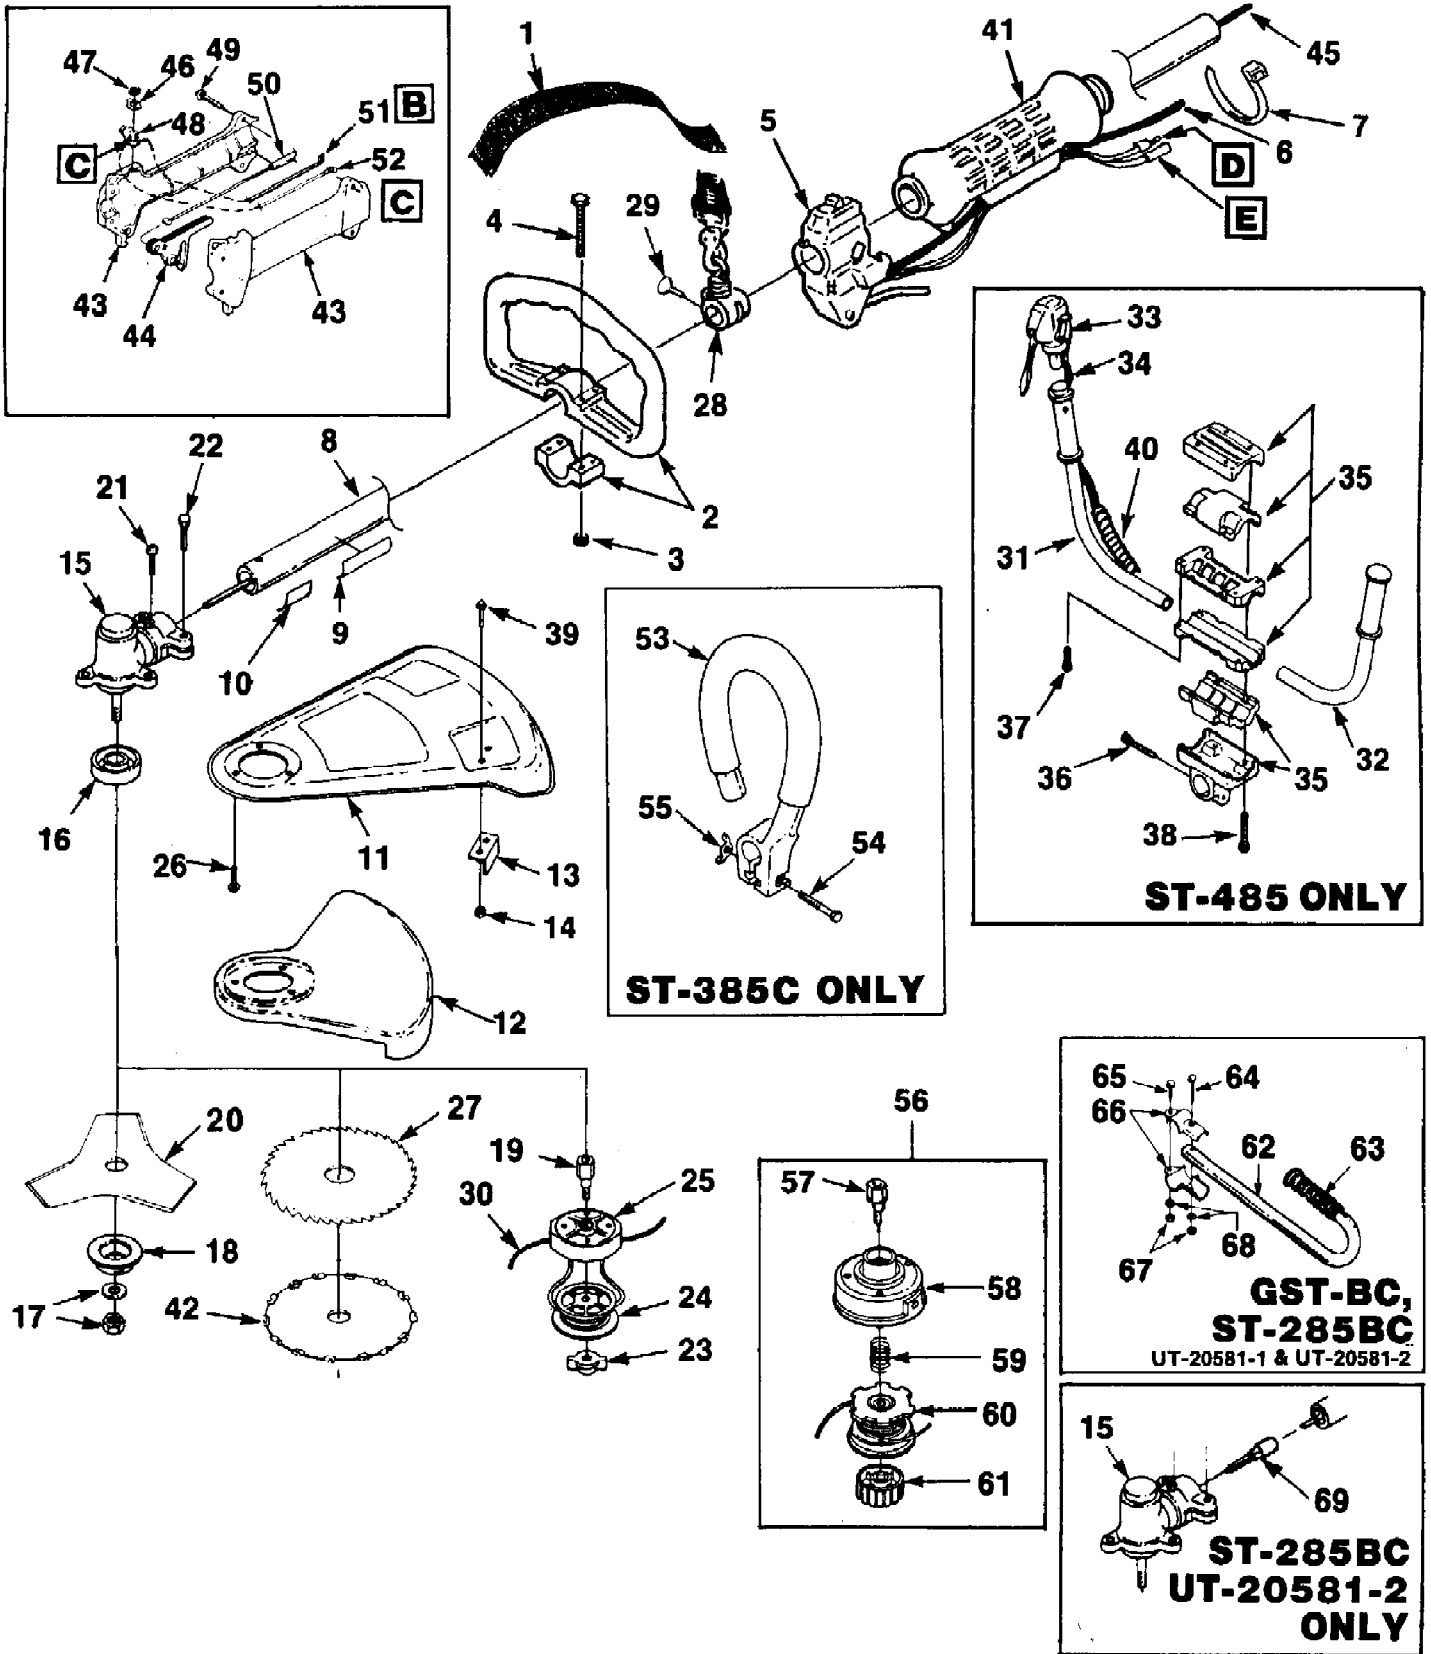

ST385 String Trimmer UT-15070
Boom & Head II

Page 4 of 10

Ref #	Part Number	Qty	S/P/F	Description
1	DA92703B	1		HARNESSESS w/CONNECTOR
2	A00736	1		HANDLE (ST-385)
3	00677	4	/P	NUT (ST-385)
4	00676	4	/P	SCREW (ST-385)
5	A00738	1	S	THROTTLE & SWITCH w/Lead (ST-385)
6	A03004	1	/P	THROTTLE CABLE (ST-385 & ST-385C)
7	46840	3	/P	CABLE- Tie
8	A00114	1		HOUSING- Drive Shaft (ST-385, ST-385C, ST-485)
9	989241	1		DECAL- Starting Instructions
10	02985	1	S	DECAL- Warning
	A034881	1	S	HOUSING- Drive Shaft (GST-BC & ST-285BC UT20581-1)
	989241	1		DECAL- Starting Instructions
	02985	1	S	DECAL- Warning
	A94442	1	/P	BRACKET- Hanger (See #28)
	82260	1	/P	SCREW- Thumb (See #29)
	98832	1	/P	SHAFT- Drive (See #45)
	A00187	1		HOUSING- Drive Shaft (ST-285BC, UT-20581-2)
	989241	1		DECAL- Starting Instructions
	02985	1	S	DECAL- Warning
	04167	1		SHAFT- Flexible (See #45)
11	988461	1		DEFLECTOR- Grass
12	988472	1	/P	GUARD- Blade
13	00075	1	S	BLADE- Cut-off
14	81208	2	/P	NUT (10-24)
15	A03887	1		GEAR HEAD ASSEMBLY
16	0043606	1		WASHER- Flange
17	04277	1	/P	NUT- Hex (L.H.)
18	04259	1	/P	WASHER- Flange
19	00490	1	/P	CONNECTOR- Drive
20	D98717A	1	S	TRI-ARC BLADE
21	88049	1	/P	SCREW (10-24 x 1/2")
22	88053	2	S	SCREW (10-24 x 1")
23	812721	1	/P	NUT- (L.H.)
24	DA02598A	1		SPOOL & STRING (Dual Line)
	DA98912B	1		SPOOL & STRING (Dual Line) (GST-BC & ST-275BC)
25	A00144	1	S	HOUSING & EYELET
26	88049	3	/P	SCREW (10-24 x 1/2")
27	D98935A	1		BLADE- Saw (optional)
28	A94442	1	/P	BRACKET- Hanger
29	82260	1	/P	SCREW (10-24 x 1/2")
30	0395903	1	S	LINE- Replacement (.095 Dia.) 1 lb. Box (250 Ft.)
	DA97952B	1	S	LINE- Replacement (.080 Dia.) (100 Ft.) (GST-BC & ST-285BC)
31	A00590	1	/P	HANDLE BAR (ST-485)
32	A00591	1	/P	HANDLE BAR (ST-485)