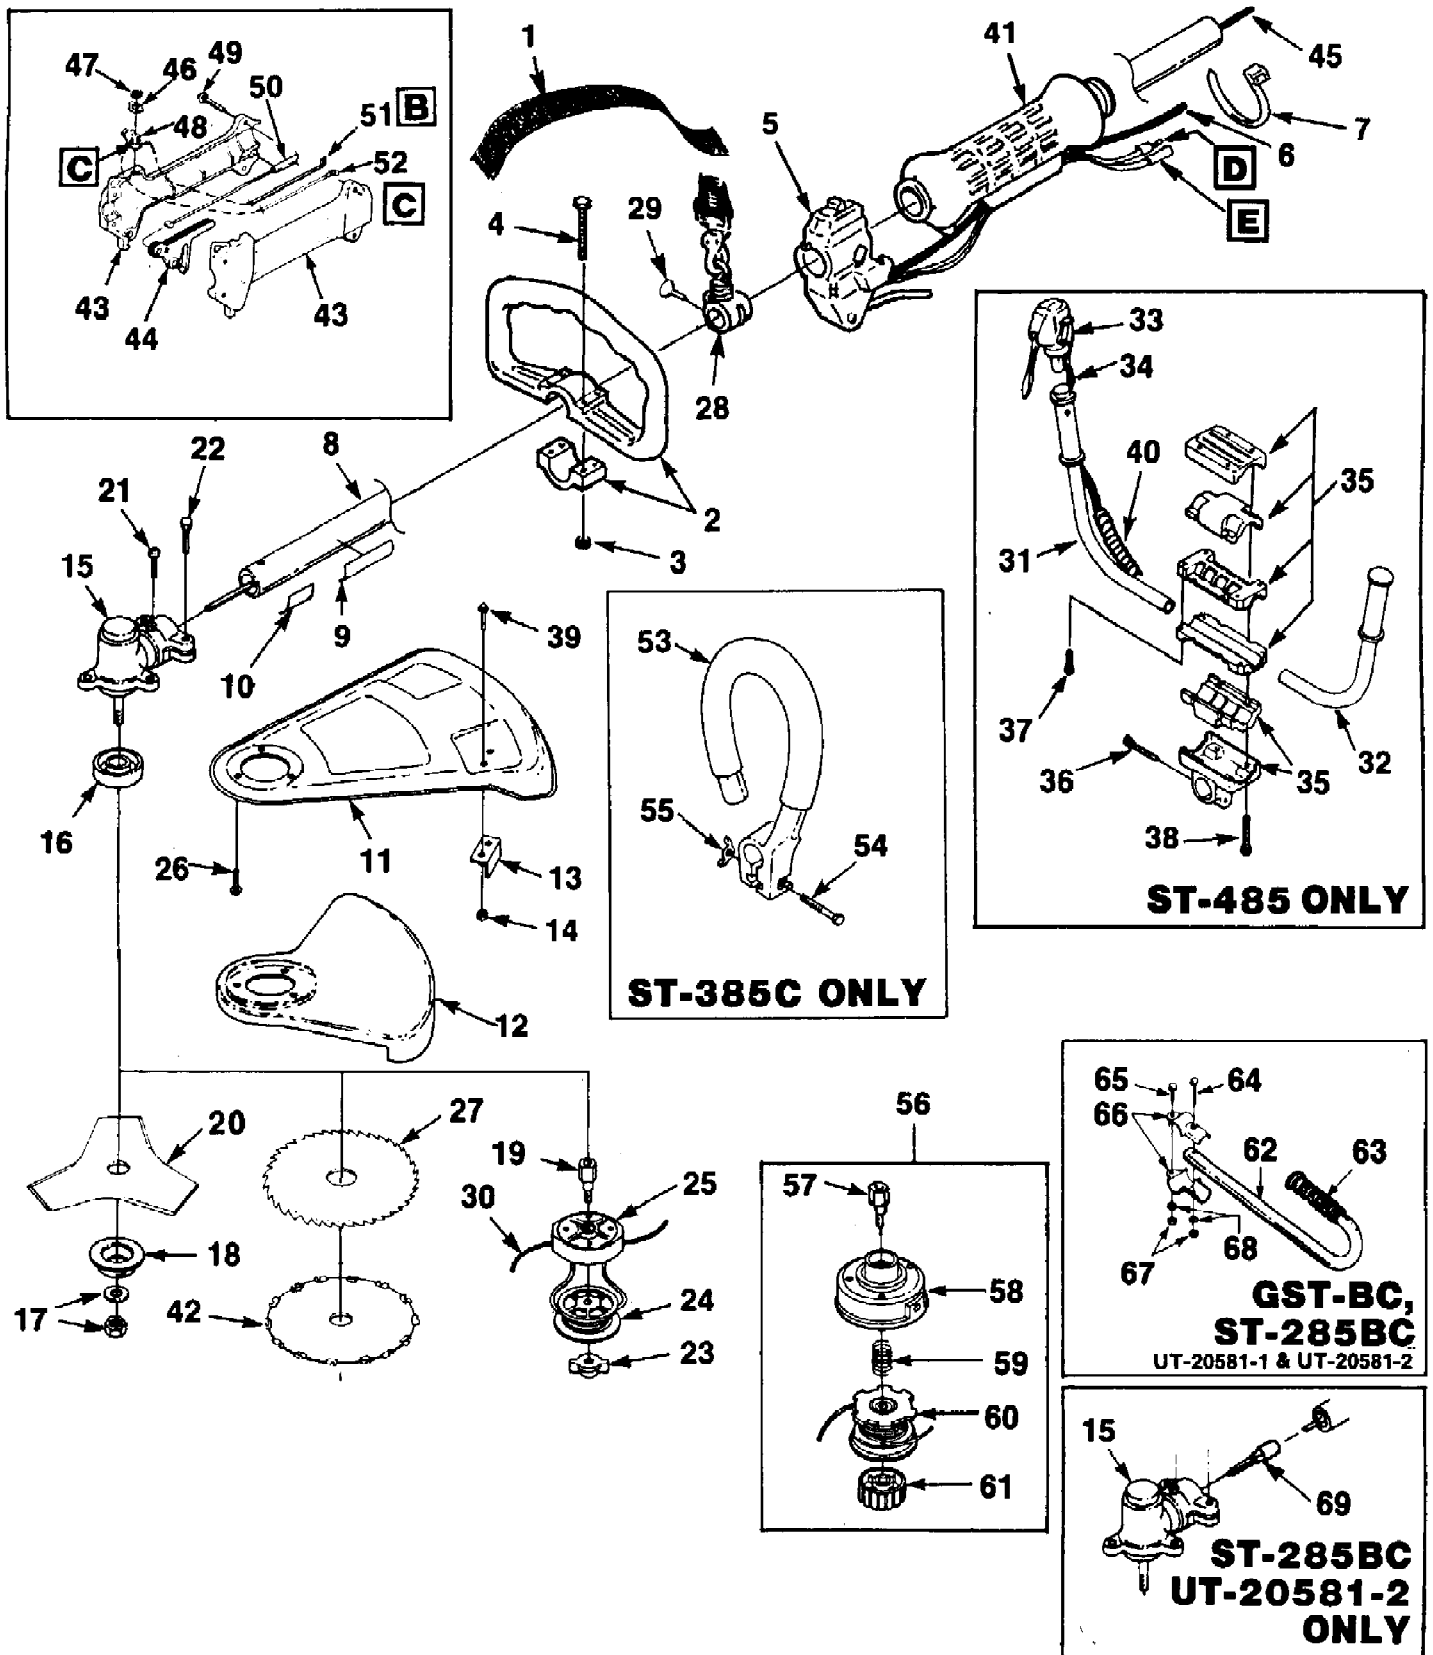

ST385 String Trimmer UT-15061
Boom & Head II

Page 4 of 10

Ref #	Part Number	Qty	S/P/F	Description
1	DA92703B	1		HARNESSESS w/CONNECTOR
2	A00736	1		HANDLE (ST-385)
3	00677	4	/P	NUT (ST-385)
4	00676	4	/P	SCREW (ST-385)
5	A00738	1	S	THROTTLE & SWITCH w/Lead (ST-385)
6	A03004	1	/P	THROTTLE CABLE (ST-385 & ST-385C)
7	46840	3	/P	CABLE- Tie
8	A00114	1		HOUSING- Drive Shaft (ST-385, ST-385C, ST-485)
9	989241	1		DECAL- Starting Instructions
10	02985	1	S	DECAL- Warning
	A034881	1	S	HOUSING- Drive Shaft (GST-BC & ST-285BC UT20581-1)
	989241	1		DECAL- Starting Instructions
	02985	1	S	DECAL- Warning
	A94442	1	/P	BRACKET- Hanger (See #28)
	82260	1	/P	SCREW- Thumb (See #29)
	98832	1	/P	SHAFT- Drive (See #45)
	A00187	1		HOUSING- Drive Shaft (ST-285BC, UT-20581-2)
	989241	1		DECAL- Starting Instructions
	02985	1	S	DECAL- Warning
	04167	1		SHAFT- Flexible (See #45)
11	988461	1		DEFLECTOR- Grass
12	988472	1	/P	GUARD- Blade
13	00075	1	S	BLADE- Cut-off
14	81208	2	/P	NUT (10-24)
15	A03887	1		GEAR HEAD ASSEMBLY
16	0043606	1		WASHER- Flange
17	04277	1	/P	NUT- Hex (L.H.)
18	04259	1	/P	WASHER- Flange
19	00490	1	/P	CONNECTOR- Drive
20	D98717A	1	S	TRI-ARC BLADE
21	88049	1	/P	SCREW (10-24 x 1/2")
22	88053	2	S	SCREW (10-24 x 1")
23	812721	1	/P	NUT- (L.H.)
24	DA02598A	1		SPOOL & STRING (Dual Line)
	DA98912B	1		SPOOL & STRING (Dual Line) (GST-BC & ST-275BC)
25	A00144	1	S	HOUSING & EYELET
26	88049	3	/P	SCREW (10-24 x 1/2")
27	D98935A	1		BLADE- Saw (optional)
28	A94442	1	/P	BRACKET- Hanger
29	82260	1	/P	SCREW (10-24 x 1/2")
30	0395903	1	S	LINE- Replacement (.095 Dia.) 1 lb. Box (250 Ft.)
	DA97952B	1	S	LINE- Replacement (.080 Dia.) (100 Ft.) (GST-BC & ST-285BC)
31	A00590	1	/P	HANDLE BAR (ST-485)
32	A00591	1	/P	HANDLE BAR (ST-485)