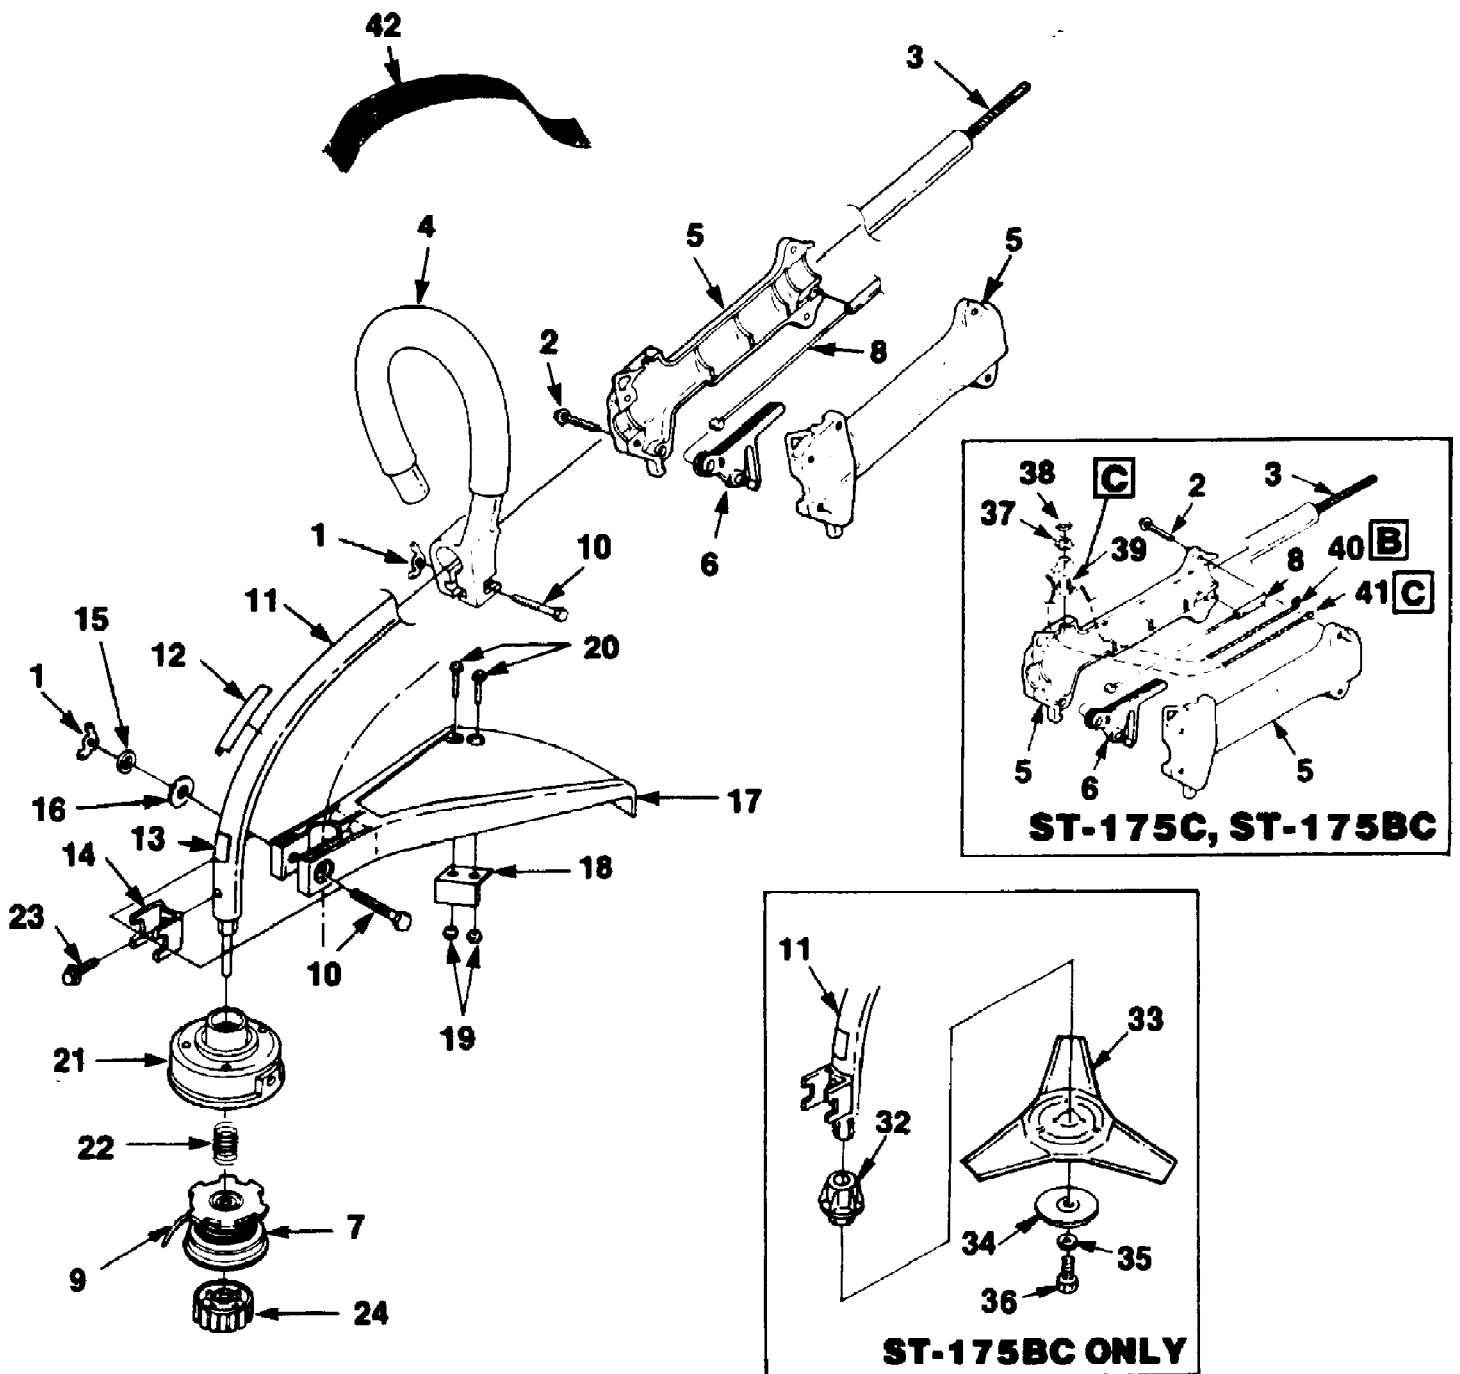

*ST-145, ST-155, ST-175, ST-175C, ST-175BC, HGT, GST.

ST145 String Trimmer UT-20582
Accessories

Page 2 of 9

Ref #	Part Number	Qty	S/P/F	Description
00063	00063	1	S/P	Holding tool
18453	18453	1	/P	Grease, Multi-Purpose
17789	17789	1	S	Carburetor Repair Tool
23488C	23488C	1		Thread Locking Compound
24306	24306	1	S	Shim (.125") (3.17 mm)
A-04191	A04191	1		Grass Anti Wrap Kit ST-145, ST-155, ST-175, ST-175C, ST-175BC, HGT, GST
JA313164	JA313164	1		Ignition Test Spark Plug
9477299	9477299	1	/P	Rubber Tubing (10 ft.) (3.05 m)
98052-A	98052A	1	/P	Starter Rope (250 ft. Reel) (76 m)
2498201	2498201	1		Torx Drive Bit T25
24982-03	2498203	1	S	Torx Bit (for clutch drum) T25