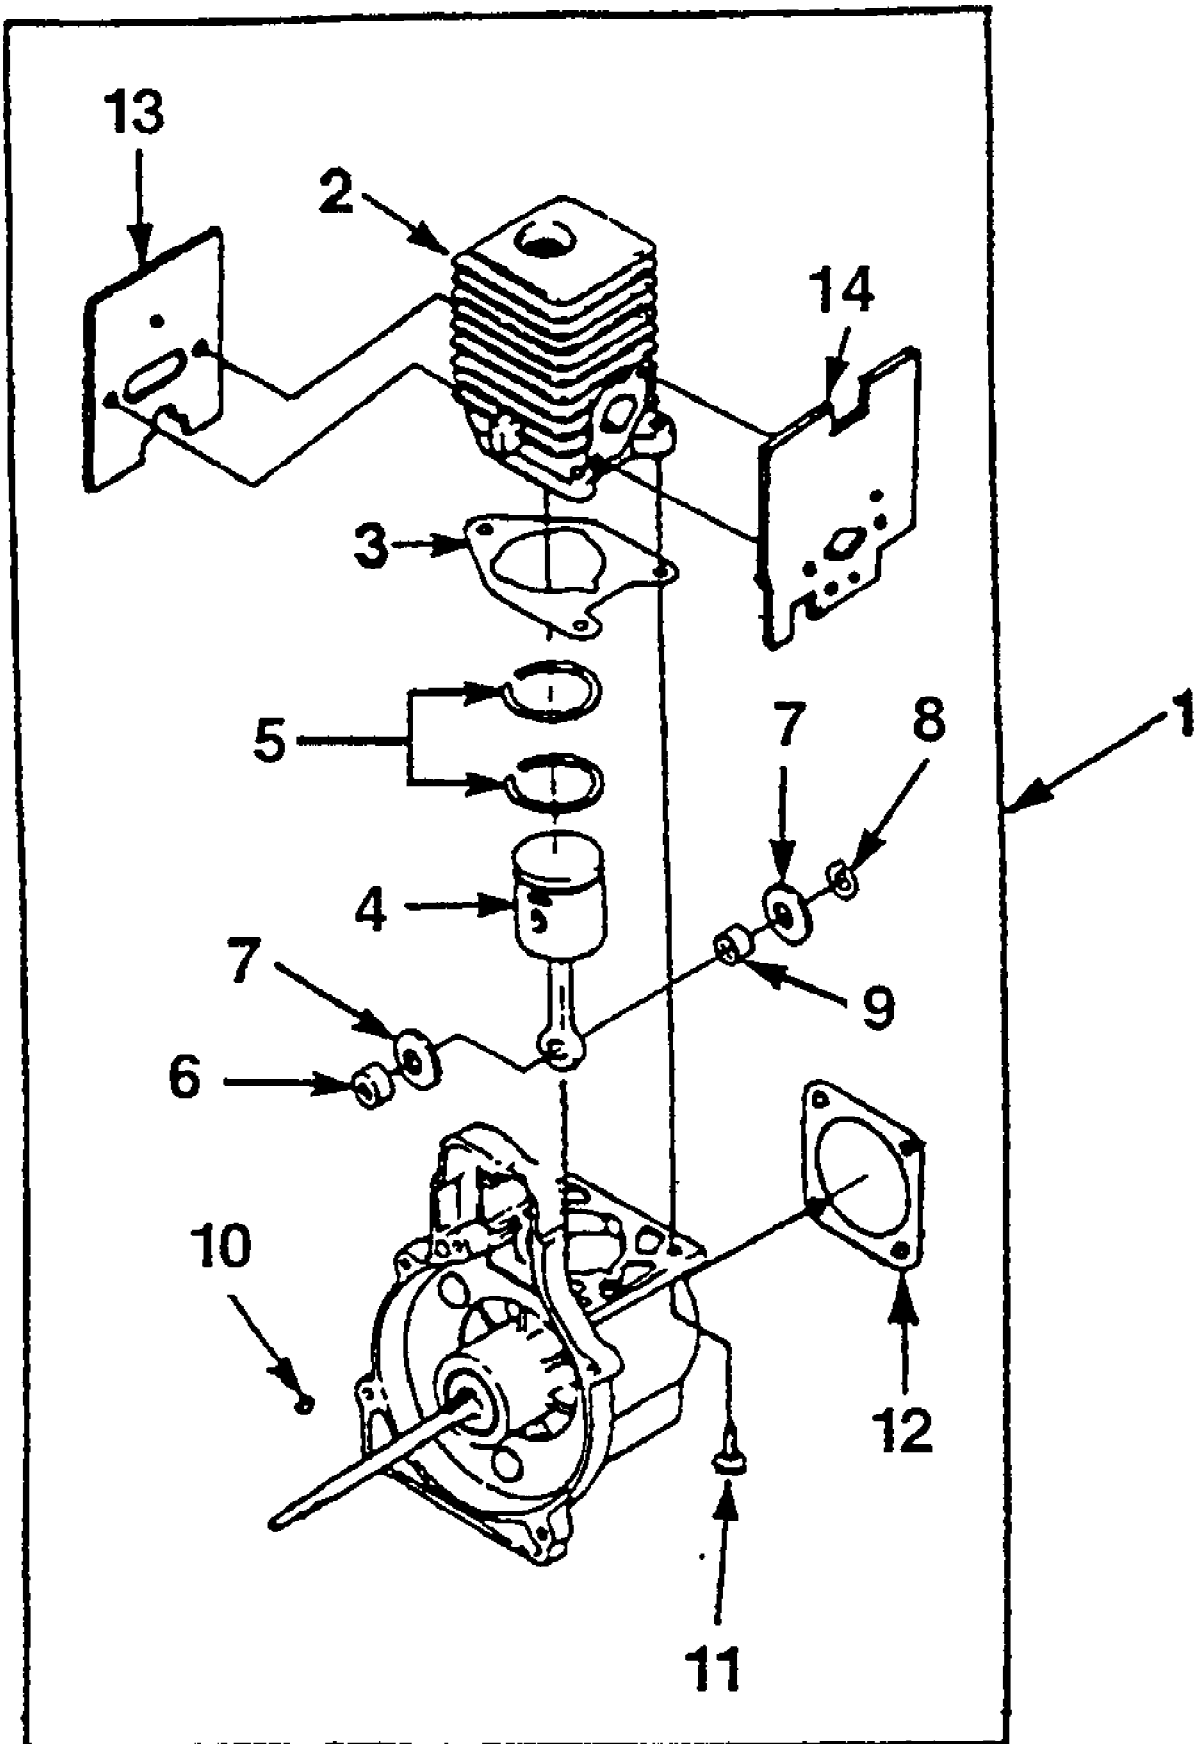

PSE3000 String Trimmer UT-20610-R
Clutch, Intake And Tank

PSE3000 String Trimmer UT-20610-R
Clutch, Intake And Tank

Page 4 of 10

Ref #	Part Number	Qty	S/P/F	Description
1	A02396A	1	/P	TUBE ADAPTOR KIT
2	81208	1	/P	NUT-Hex (10-24)
3	88054	1	S	SCREW-Sems Hex Hd. (10-24 X 1 1/4")
4	88052	4	/P	SCREW-Sems Hex Hd. (10-24 X 7/8")
5	A04655	1		DRUM & CONNECTOR
6	00242	3	/P	CLUTCH
7	03372	1		WASHER-Clutch
8	035661	1	S	SPACER
9	A04658	1	S	FUEL TANK
10	0143917	1	S/P	TUBING-Rubber (4 1/4")
11	9477230	1	S	TUBING-Rubber (7 1/2")
12	98268A	1		CLAMP-Wire
13	49422	1	S	FILTER-Fuel
14	98792	3	/P	BUMPER-Rubber
15	A00982A	1		CAP-Fuel Tank
16	04474	2	/P	SCREW-Hex Hd. (10-24 X 2 1/4")
17	00775A	1	S/P	GASKET-Heat Dam
18	825491	2	S	SCREW-Taptite, Torx (10-24 X 1")
19	00864B	1	S	HEAT DAM
20	81208	2	/P	NUT-Hex (10-24)
21	98766A	1	S/P	GASKET-Carburetor
22	A02607	1		CARBURETOR (Walbro)
23	A04449	1	S	AIR FILTER KIT
24	D98760A	1		FILTER-Air

PSE3000 String Trimmer UT-20610-R
Engine Internals

Page 6 of 10

Ref #	Part Number	Qty	S/P/F	Description
1	A06262	1	S	SHORT BLOCK
2	A04740	1	S	CYLINDER & GASKET
3	04388	1	S	GASKET-Cylinder
4	A06291	1	S	PISTON ROD
5	03179	2	/P	RING-Piston
6	04860	1		SPACER-Bearing
7	00118	2		WASHER-Thrust
8	03796	1		RING-Retaining
9	02461	1		BEARING-Needle
10	69250	1	/P	KEY-Woodruff
11	82568	3	S	SCREW-Torx Pan Hd. (10-24 X 3/4")
12	98767A	1	/P	GASKET-Crankcase
13	98786C	1	/P	GASKET-Muffler
14	00775A	1	S/P	GASKET-Heat Dam