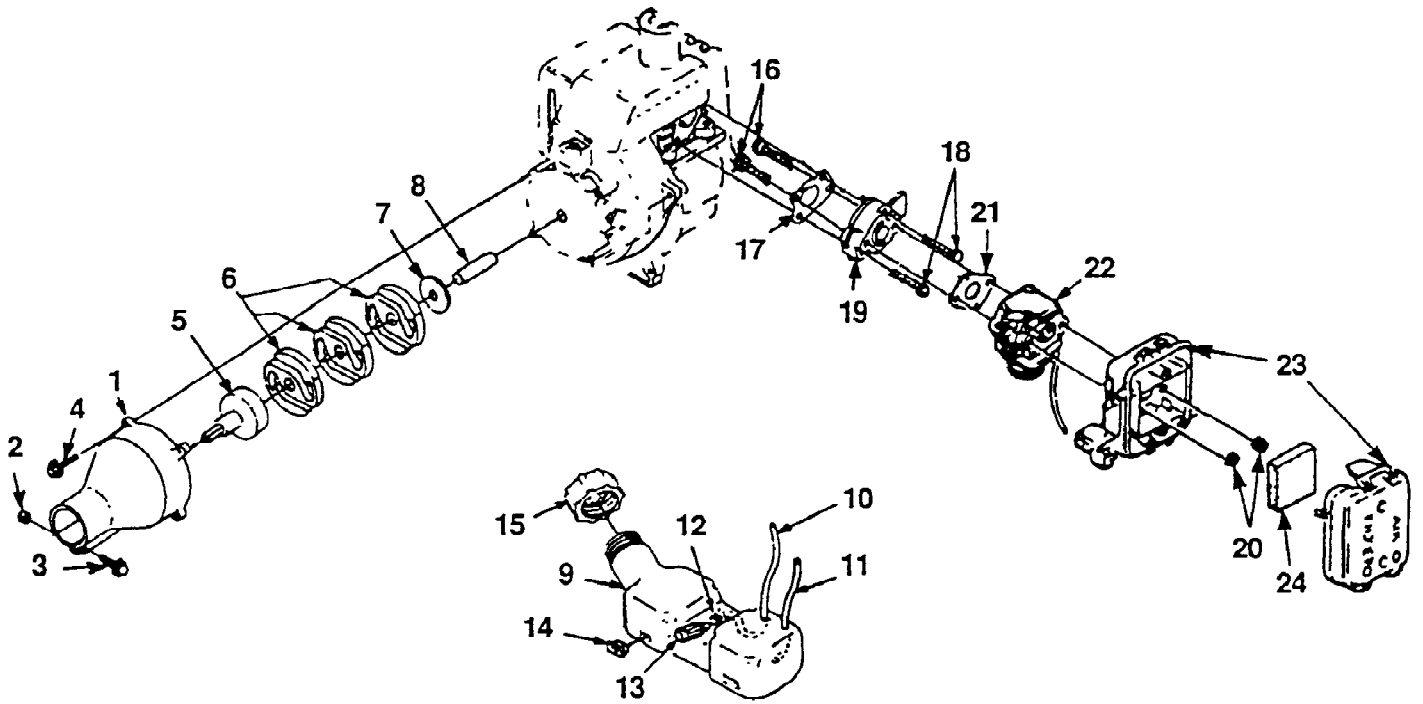

PSE3000 String Trimmer UT-20610-R
Clutch, Intake And Tank

PSE3000 String Trimmer UT-20610-R
Clutch, Intake And Tank

Page 4 of 10

Ref #	Part Number	Qty	S/P/F	Description
1	A02396A	1	/P	TUBE ADAPTOR KIT
2	81208	1	/P	NUT-Hex (10-24)
3	88054	1	S	SCREW-Sems Hex Hd. (10-24 X 1 1/4")
4	88052	4	/P	SCREW-Sems Hex Hd. (10-24 X 7/8")
5	A04655	1		DRUM & CONNECTOR
6	00242	3	/P	CLUTCH
7	03372	1		WASHER-Clutch
8	035661	1	S	SPACER
9	A04658	1	S	FUEL TANK
10	0143917	1	S/P	TUBING-Rubber (4 1/4")
11	9477230	1	S	TUBING-Rubber (7 1/2")
12	98268A	1		CLAMP-Wire
13	49422	1	S	FILTER-Fuel
14	98792	3	/P	BUMPER-Rubber
15	A00982A	1		CAP-Fuel Tank
16	04474	2	/P	SCREW-Hex Hd. (10-24 X 2 1/4")
17	00775A	1	S/P	GASKET-Heat Dam
18	825491	2	S	SCREW-Taptite, Torx (10-24 X 1")
19	00864B	1	S	HEAT DAM
20	81208	2	/P	NUT-Hex (10-24)
21	98766A	1	S/P	GASKET-Carburetor
22	A02607	1		CARBURETOR (Walbro)
23	A04449	1	S	AIR FILTER KIT
24	D98760A	1		FILTER-Air

PSE3000 String Trimmer UT-20610-R
Engine Internals

Page 6 of 10

Ref #	Part Number	Qty	S/P/F	Description
1	A06262	1	S	SHORT BLOCK
2	A04740	1	S	CYLINDER & GASKET
3	04388	1	S	GASKET-Cylinder
4	A06291	1	S	PISTON ROD
5	03179	2	/P	RING-Piston
6	04860	1		SPACER-Bearing
7	00118	2		WASHER-Thrust
8	03796	1		RING-Retaining
9	02461	1		BEARING-Needle
10	69250	1	/P	KEY-Woodruff
11	82568	3	S	SCREW-Torx Pan Hd. (10-24 X 3/4")
12	98767A	1	/P	GASKET-Crankcase
13	98786C	1	/P	GASKET-Muffler
14	00775A	1	S/P	GASKET-Heat Dam