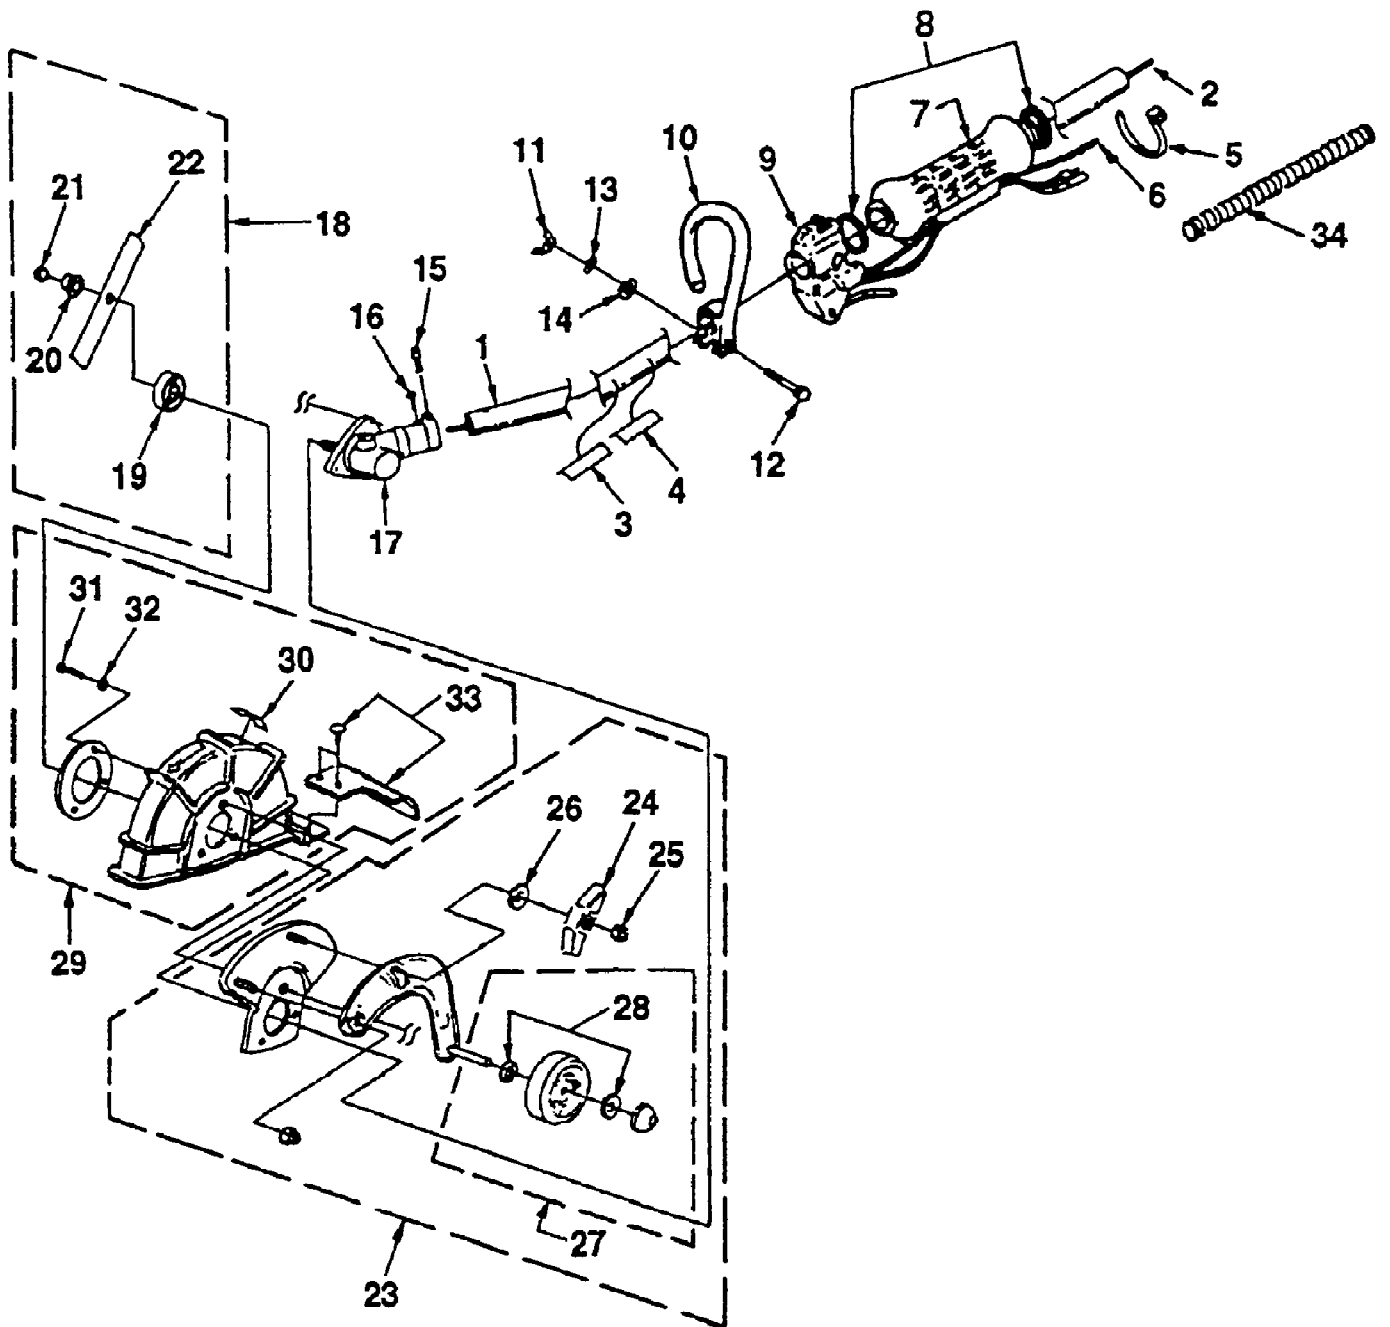

PSE3000 String Trimmer UT-20610-R
Clutch, Intake And Tank

PSE3000 String Trimmer UT-20610-R
Clutch, Intake And Tank

Page 4 of 10

Ref #	Part Number	Qty	S/P/F	Description
1	A02396A	1	/P	TUBE ADAPTOR KIT
2	81208	1	/P	NUT-Hex (10-24)
3	88054	1	S	SCREW-Sems Hex Hd. (10-24 X 1 1/4")
4	88052	4	/P	SCREW-Sems Hex Hd. (10-24 X 7/8")
5	A04655	1		DRUM & CONNECTOR
6	00242	3	/P	CLUTCH
7	03372	1		WASHER-Clutch
8	035661	1	S	SPACER
9	A04658	1	S	FUEL TANK
10	0143917	1	S/P	TUBING-Rubber (4 1/4")
11	9477230	1	S	TUBING-Rubber (7 1/2")
12	98268A	1		CLAMP-Wire
13	49422	1	S	FILTER-Fuel
14	98792	3	/P	BUMPER-Rubber
15	A00982A	1		CAP-Fuel Tank
16	04474	2	/P	SCREW-Hex Hd. (10-24 X 2 1/4")
17	00775A	1	S/P	GASKET-Heat Dam
18	825491	2	S	SCREW-Taptite, Torx (10-24 X 1")
19	00864B	1	S	HEAT DAM
20	81208	2	/P	NUT-Hex (10-24)
21	98766A	1	S/P	GASKET-Carburetor
22	A02607	1		CARBURETOR (Walbro)
23	A04449	1	S	AIR FILTER KIT
24	D98760A	1		FILTER-Air

PSE3000 String Trimmer UT-20610-R
Engine Internals

Page 6 of 10

Ref #	Part Number	Qty	S/P/F	Description
1	A06262	1	S	SHORT BLOCK
2	A04740	1	S	CYLINDER & GASKET
3	04388	1	S	GASKET-Cylinder
4	A06291	1	S	PISTON ROD
5	03179	2	/P	RING-Piston
6	04860	1		SPACER-Bearing
7	00118	2		WASHER-Thrust
8	03796	1		RING-Retaining
9	02461	1		BEARING-Needle
10	69250	1	/P	KEY-Woodruff
11	82568	3	S	SCREW-Torx Pan Hd. (10-24 X 3/4")
12	98767A	1	/P	GASKET-Crankcase
13	98786C	1	/P	GASKET-Muffler
14	00775A	1	S/P	GASKET-Heat Dam