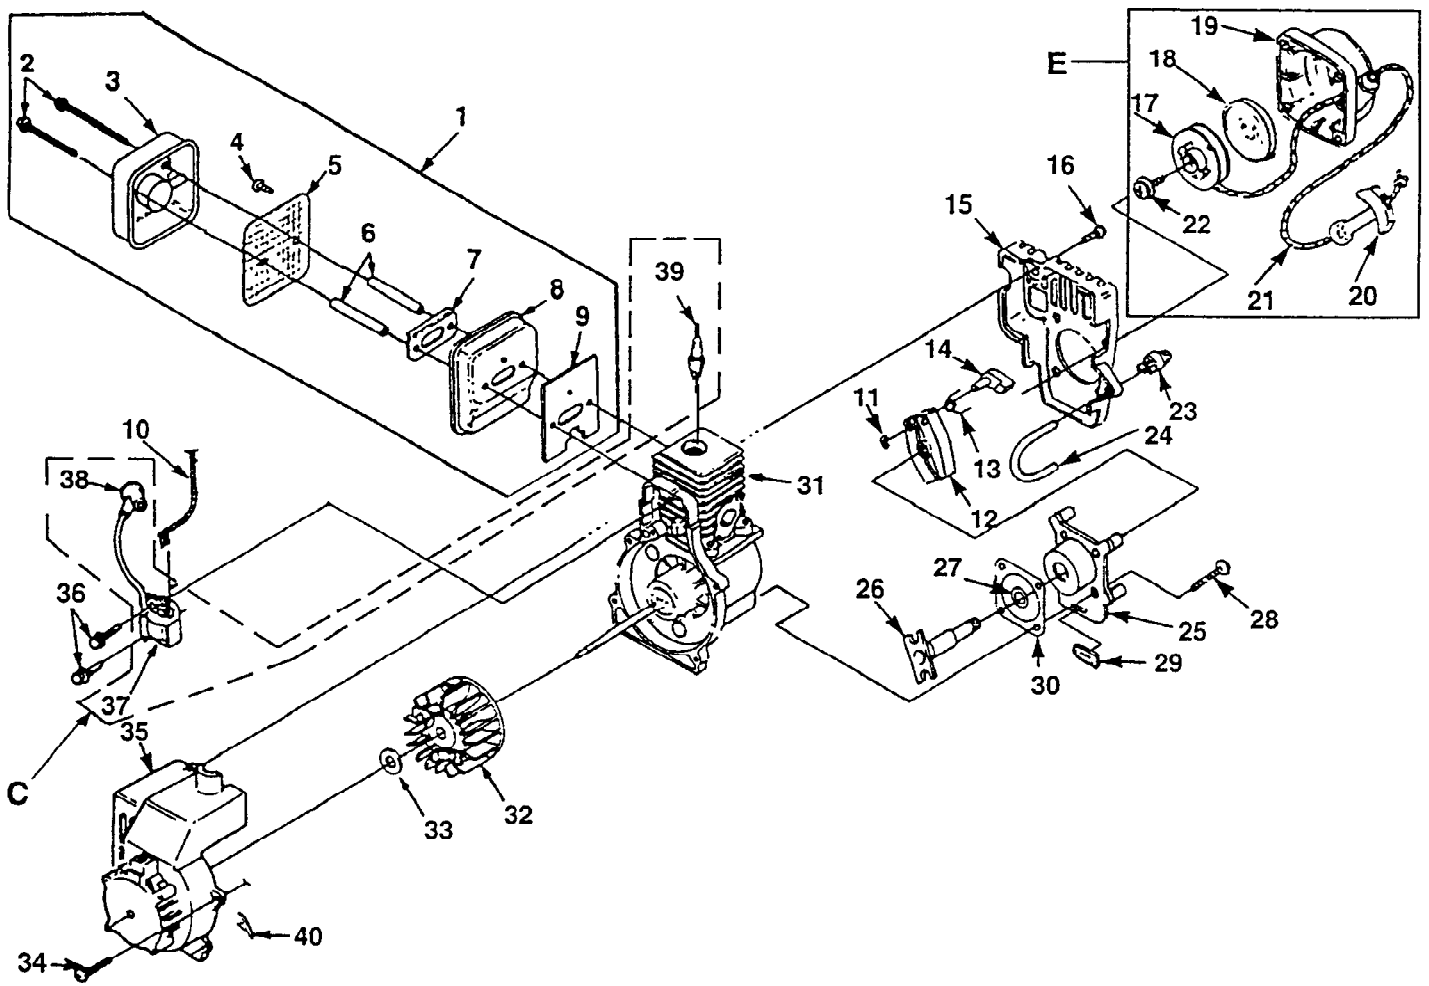

PSE3000 String Trimmer UT-20610-R
Ignition Starter And Muffler

Ref #	Part Number	Qty	S/P/F	Description
1	A04837	1	/P	MUFFLER-Complete Includes Item Nos. 2-9.
2	88060	2	S/P	SCREW-Sems Hex Hd.(10-24 X 2 1/5")
3	A04786	1	/P	COVER-Muffler
4	82367	1	/P	SCREW
5	04790	1	/P	SCREEN-Spark
6	04785	2	/P	SPACER-Muffler
7	98783	1	/P	PLATE-Reinforcing
8	04710	1	/P	MUFFLER BODY
9	98786C	1	/P	GASKET-Muffler
10	A00681	1		LEAD-Electrical
11	0401804	1	S	RETAINING RING
12	0401801	1	S	CUP-Starter
13	0401803	1	S	SPRING-Starter
14	0401802	1	S	PAWL-Starter
15	04023	1	S	COWLING-Engine
16	82541	1	/P	SCREW-Thread EForming (#10 X 1/2")
E	A04069	1		STARTER-Complete Includes Item Nos. 17-22.
17	0406905	1	S	PULLEY-Starter
18	0406906	1	S	SPRING-Recoil
19	0406901	1		HOUSING-Starter
20	0406902	1	/P	GRIP-Starter
21	0406903	1	/P	ROPE-Starter
22	0406904	1	/P	SCREW-Set
23	01183	1	/P	BULB-Air Purge
24	0143932	1	S/P	RUBBER TUBING (8")
25	A040171A	1	S	CRANKCASE COVER Includes Item Nos. 26 & 27.
26	04016B	1	/P	SHAFT-Starter
27	04589	1	/P	SPACER
28	82538	4	/P	SCREW-Thread Form. (10-24 X 3/4")
29	98792	1	/P	BUMPER-Rubber
30	98767A	1	/P	GASKET-Crankcase
31		1		SHORT BLOCK
32	A04158	1	S	ROTOR & STARTER PAWL
33	95479A	1	/P	WASHER-Flat
34	82538	4	/P	SCREW-Thread Form. (10-24 X 3/4")
35	A02576D	1	S	HOUSING-Engine w/Decals
36	82540	2	/P	SCREW-Thread Form (8-32 X 1")
C	A04446	1	S	IGNITION KIT Includes Item Nos. 37-39.
37	94711CS	1	/P	MODULE
38	A33055	1	/P	TERMINAL & COVER
39	96169S	1	S	SPARK PLUG (DJ-7Y)
40	02851	1	/P	TAB-Male