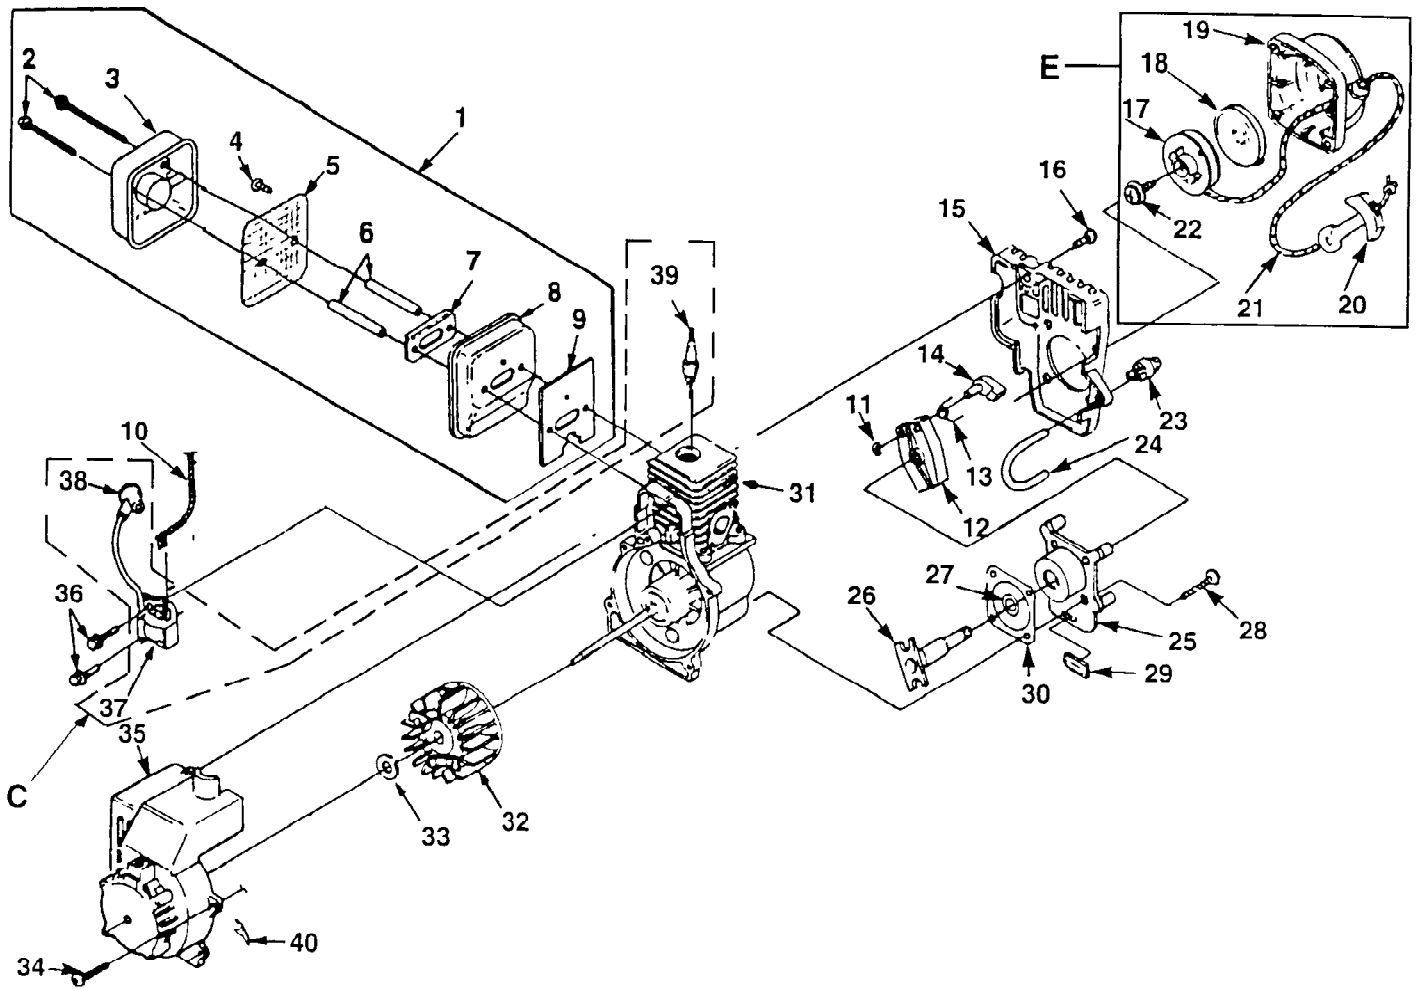

PSE3000 String Trimmer UT-20610-C
Starter, Ignition & Muffler

Ref #	Part Number	Qty	S/P/F	Description
1	A04837	1	/P	MUFFLER-Complete
2	88060	2	S/P	SCREW-Sems Hex Hd (10-24 X 2 1/5")
3	A04786	1	/P	COVER-Muffler
4	82367	1	/P	SCREW
5	04790	1	/P	SCREEN-Spark
6	04785	2	/P	SPACER-Muffler
7	98783	1	/P	PLATE-Reinforcing
8	04710	1	/P	MUFFLER BODY
9	98786C	1	/P	GASKET-Muffler
10	A00681	1		LEAD-Electrical
11	0401804	1	S	RETAINING RING
12	0401801	1	S	CUP-Starter
13	0401803	1	S	SPRING-Starter
14	0401802	1	S	PAWL-Starter
15	04023	1	S	COWLING-Engine
16	82541	1	/P	SCREW-Thread E Forming (#10 X 1/2")
E	A04069	1		STARTER-Complete
17	0406905	1	S	PULLEY-Starter
18	0406906	1	S	SPRING-Recoil
19	0406901	1		HOUSING-Starter
20	0406902	1	/P	GRIP-Starter
21	0406903	1	/P	ROPE-Starter
22	0406904	1	/P	SCREW-Set
23	01183	1	/P	BULB-Air Purge
24	0143932	1	S/P	RUBBER TUBING (8")
25	A040172	1	S	CRANKCASE COVER Included w/A-06262-B
26	04016B	1	/P	SHAFT-Starter
27	04589	1	/P	SPACER
28	82538	4	/P	SCREW-Thread Form (10-24 X 3/4")
29	98792	1	/P	BUMPER-Rubber
30	98767A	1	/P	GASKET-Crankcase
31		1		SHORT BLOCK
32	A04158	1	S	ROTOR & STARTER PAWL
33	95479A	1	/P	WASHER-Flat
34	82538	4	/P	SCREW-Thread Form (10-24 X 3/4")
35	A06982	1	/P	HOUSING-Engine w/Decals
36	82540	2	/P	SCREW-Thread Form (8-32 X 1")
C	A04446	1	S	IGNITION KIT
37	94711CS	1	/P	MODULE
38	A33055	1	/P	TERMINAL & COVER
39	96169S	1	S	SPARK PLUG (DJ-7Y)
40	02851	1	/P	TAB-Male