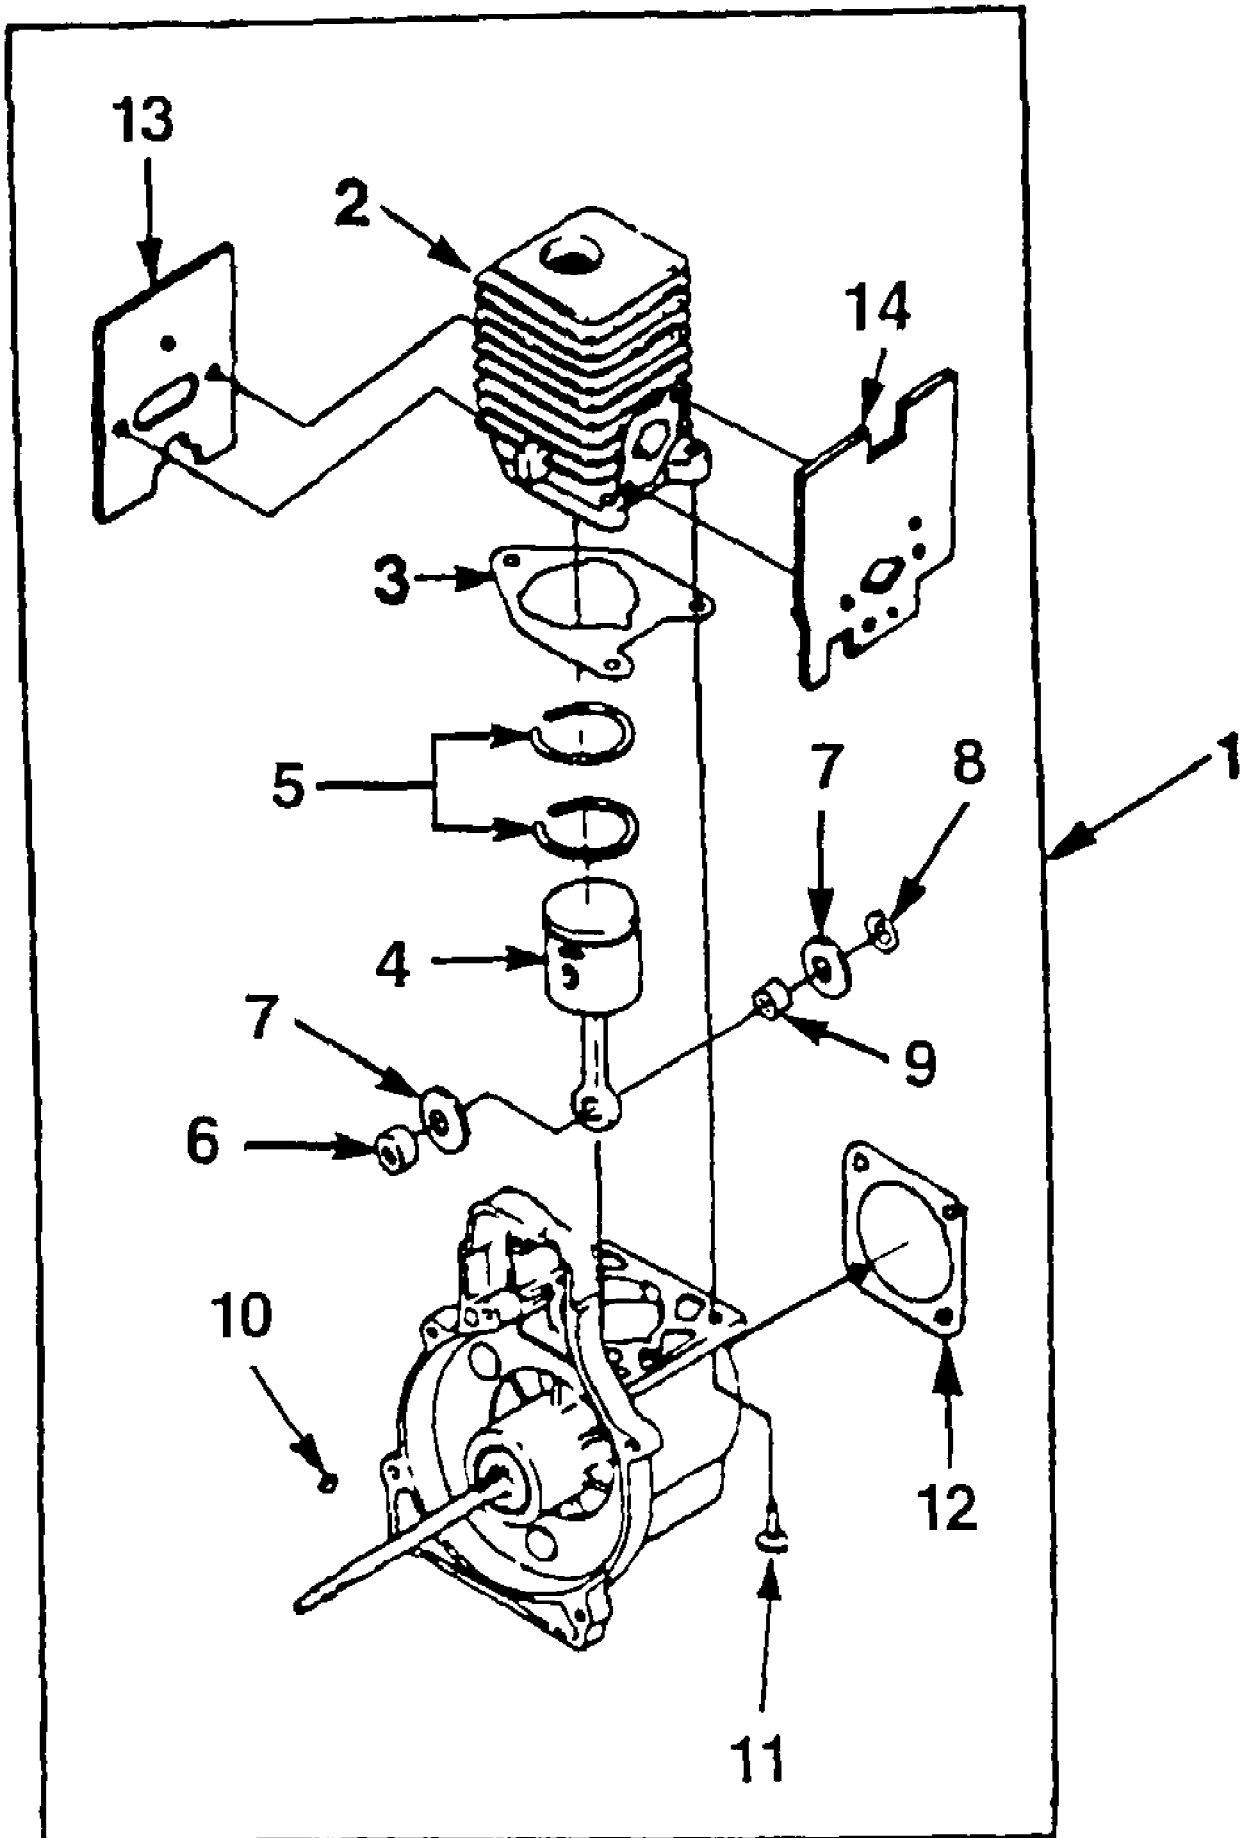

PSE3000 String Trimmer UT-20610-C
Boom & Head Assy

PSE3000 String Trimmer UT-20610-C
Boom & Head Assy

Page 2 of 10

Ref #	Part Number	Qty	S/P/F	Description
1	A06278	1		DRIVESHAFT HOUSING
2	98818	1	/P	SHAFT-Flexible
3	02985	1	S	DECAL-Warning
4	04458	1	S	DECAL-Start Inst.
5	46840	1	/P	TIE-Cable
6	A03004	1	/P	THROTTLE CABLE
7	A06261	1	/P	HANDLE GRIP KIT
8	00737	2	/P	SPRING-Tension
9	06275	1	/P	THROTTLE & SWITCH
10	A04709	1		HANDLE-Front
11	93992	1	/P	NUT-Wing
12	80295	1	/P	SCREW-Cap Hex Hd (1/4-20 X 2")
13	83009	1	/P	WASHER-Lock
14	84003	1	/P	WASHER-Flat
15	82586	1	/P	SCREW-Cap Socket Hd (1/4-20 X 7/8")
16	88049	1	/P	SCREW-Sems Hex Hd (10-24 X 1/2")
17	A04151	1	S	GEAR HEAD
18	A06281	1	S	BLADE KIT
19	04168A	1	S/P	WASHER-Flanged
20	04409	1	/P	WASHER-Flanged (Lower)
21	04277	1	/P	NUT-Lock
22	D04359	1		BLADE, 2" X 9" (Qty 2)
23	A06280	1	S	SUPPORT ARM ASSEMBLY
24	06364	1	S	KNOB-Adjusting
25	81162	1		NUT-Hex
26	84010	1	S	WASHER-Flat
27	A06279	1		WHEEL KIT
28	84010	2	S	WASHER-Flat
29	A06277A	1	S	GUARD KIT
30	03871	1	S	DECAL-Warning
31	82593	3	/P	SCREW-Hex Hd (10-24 X 5/8")
32	83046	3		WASHER-Lock (#10)
33	A06296	1	S	FLAP KIT
34	00684	1		SLEEVE (Cut length to 10")

PSE3000 String Trimmer UT-20610-C
Engine Internals

Page 6 of 10

Ref #	Part Number	Qty	S/P/F	Description
1	A06262B	1	S	SHORT BLOCK
2	A04740B	1	S	CYLINDER & GASKET
3	04388B	1	S/P	GASKET-Cylinder
4	A06291A	1	S	PISTON & ROD
5	03179	2	/P	RING-Piston
6	04860	1		SPACER-Bearing
7	00118	2		WASHER-Thrust
8	03796	1		RING-Retaining
9	02461	1		BEARING-Needle
10	69250	1	/P	KEY-Woodruff
11	825801	3	/P	SCREW-Machine Pan Hd (12-24 X 3/4")
12	98767A	1	/P	GASKET-Crankcase
13	98786C	1	/P	GASKET-Muffler
14	00775A	1	S/P	GASKET-Heat Dam
	A040172	1	S	CRANKCASE COVER
	A040172	1	S	CRANKCASE COVER Included w/A-06262-B
	04016B	1	/P	SHAFT-Starter
	04589	1	/P	SPACER