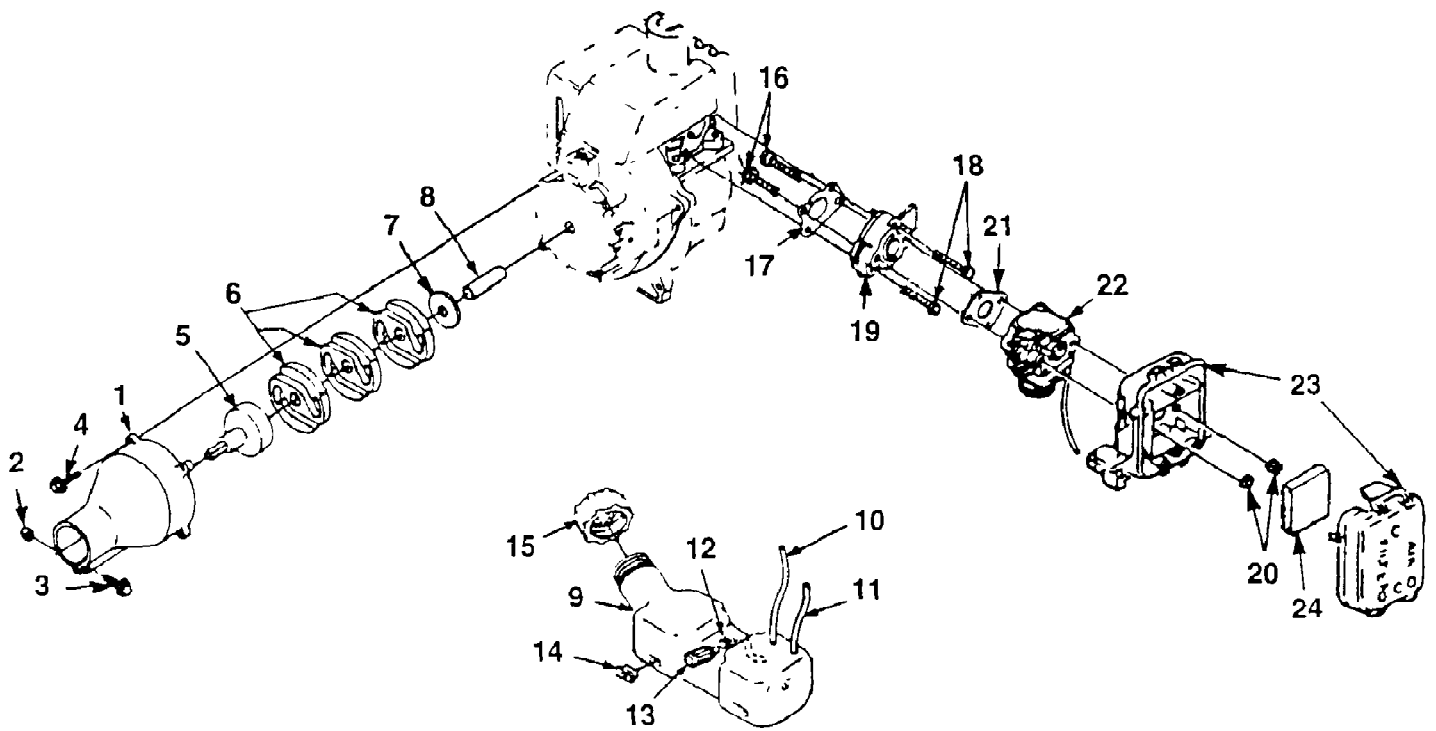

PSE3000 String Trimmer UT-20610-C
Fuel Tank, Intake & Clutch

PSE3000 String Trimmer UT-20610-C
Fuel Tank, Intake & Clutch

Page 8 of 10

Ref #	Part Number	Qty	S/P/F	Description
1	A02396A	1	/P	TUBE ADAPTOR KIT
2	81208	1	/P	NUT-Hex (10-24)
3	88054	1	S	SCREW-Sems Hex Hd (10-24 X 1 1/4")
4	88052	4	/P	SCREW-Sems Hex Hd (10-24 X 7/8")
5	A04655	1		DRUM & CONNECTOR
6	00242	3	/P	CLUTCH
7	03372	1		WASHER-Clutch
8	035661	1	S	SPACER
9	A04658	1	S	FUEL TANK
10	0143917	1	S/P	TUBING-Rubber (4 1/4")
11	9477230	1	S	TUBING-Rubber (7 1/2")
12	98268A	1		CLAMP-Wire
13	49422	1	S	FILTER-Fuel
14	98792	3	/P	BUMPER-Rubber
15	A00982A	1		CAP-Fuel Tank
16	04474	2	/P	SCREW-Hex Hd (10-24 X 2 1/4")
17	00775A	1	S/P	GASKET-Heat Dam
18	825491	2	S	SCREW-Taptite, Torx (10-24 X 1")
19	00864B	1	S	HEAT DAM
20	81208	2	/P	NUT-Hex (10-24)
21	98766A	1	S/P	GASKET-Carburetor
22	A02607	1		CARBURETOR (Walbro)
23	A04707	1	S	AIR FILTER KIT
24	D98760B	1	S	FILTER-Air