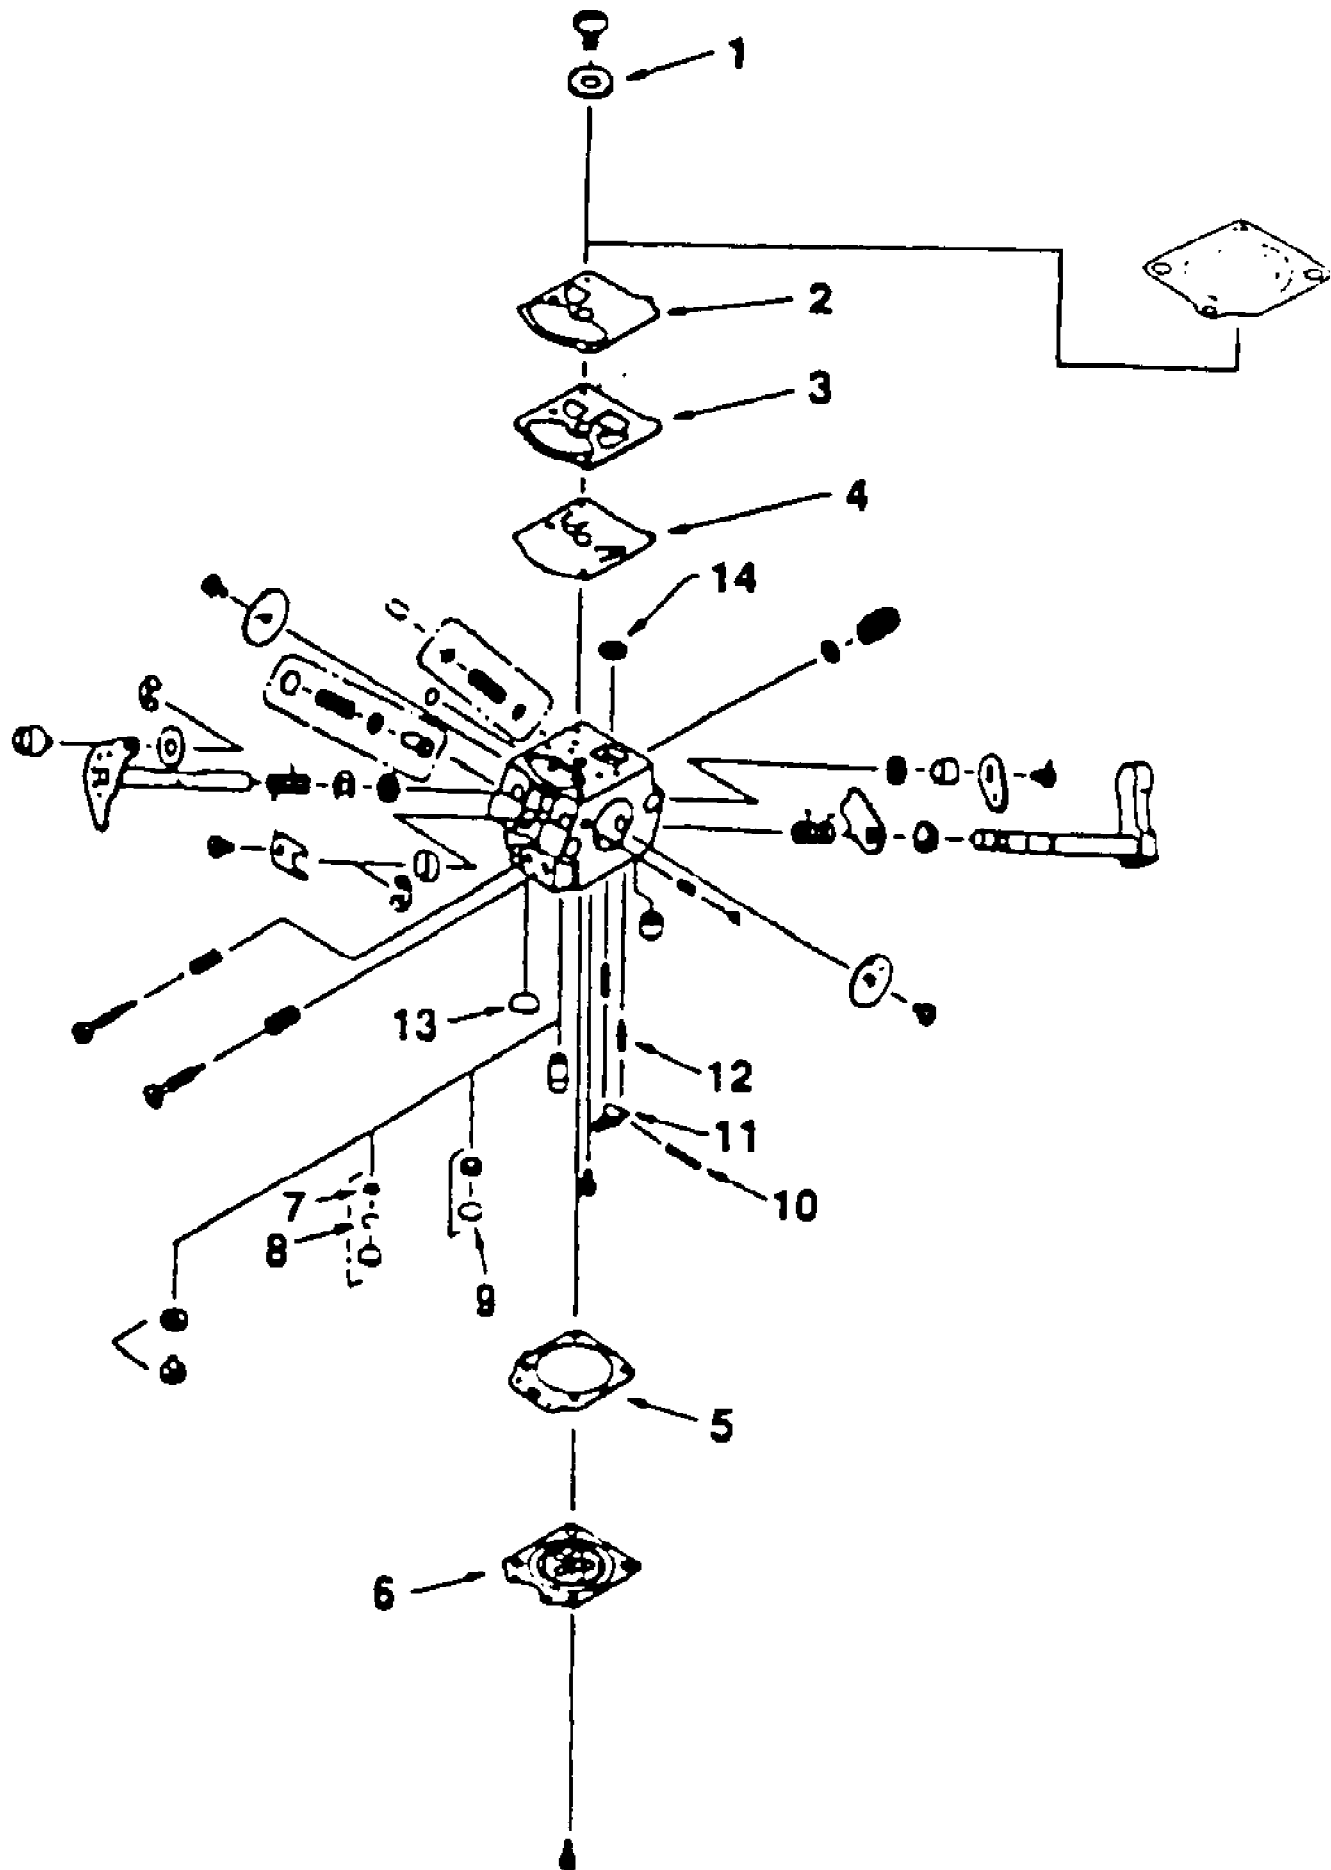

PSE3000 String Trimmer UT-20610-C
Boom & Head Assy

PSE3000 String Trimmer UT-20610-C
Boom & Head Assy

Page 2 of 10

Ref #	Part Number	Qty	S/P/F	Description
1	A06278	1		DRIVESHAFT HOUSING
2	98818	1	/P	SHAFT-Flexible
3	02985	1	S	DECAL-Warning
4	04458	1	S	DECAL-Start Inst.
5	46840	1	/P	TIE-Cable
6	A03004	1	/P	THROTTLE CABLE
7	A06261	1	/P	HANDLE GRIP KIT
8	00737	2	/P	SPRING-Tension
9	06275	1	/P	THROTTLE & SWITCH
10	A04709	1		HANDLE-Front
11	93992	1	/P	NUT-Wing
12	80295	1	/P	SCREW-Cap Hex Hd (1/4-20 X 2")
13	83009	1	/P	WASHER-Lock
14	84003	1	/P	WASHER-Flat
15	82586	1	/P	SCREW-Cap Socket Hd (1/4-20 X 7/8")
16	88049	1	/P	SCREW-Sems Hex Hd (10-24 X 1/2")
17	A04151	1	S	GEAR HEAD
18	A06281	1	S	BLADE KIT
19	04168A	1	S/P	WASHER-Flanged
20	04409	1	/P	WASHER-Flanged (Lower)
21	04277	1	/P	NUT-Lock
22	D04359	1		BLADE, 2" X 9" (Qty 2)
23	A06280	1	S	SUPPORT ARM ASSEMBLY
24	06364	1	S	KNOB-Adjusting
25	81162	1		NUT-Hex
26	84010	1	S	WASHER-Flat
27	A06279	1		WHEEL KIT
28	84010	2	S	WASHER-Flat
29	A06277A	1	S	GUARD KIT
30	03871	1	S	DECAL-Warning
31	82593	3	/P	SCREW-Hex Hd (10-24 X 5/8")
32	83046	3		WASHER-Lock (#10)
33	A06296	1	S	FLAP KIT
34	00684	1		SLEEVE (Cut length to 10")

PSE3000 String Trimmer UT-20610-C
Engine Internals

Page 6 of 10

Ref #	Part Number	Qty	S/P/F	Description
1	A06262B	1	S	SHORT BLOCK
2	A04740B	1	S	CYLINDER & GASKET
3	04388B	1	S/P	GASKET-Cylinder
4	A06291A	1	S	PISTON & ROD
5	03179	2	/P	RING-Piston
6	04860	1		SPACER-Bearing
7	00118	2		WASHER-Thrust
8	03796	1		RING-Retaining
9	02461	1		BEARING-Needle
10	69250	1	/P	KEY-Woodruff
11	825801	3	/P	SCREW-Machine Pan Hd (12-24 X 3/4")
12	98767A	1	/P	GASKET-Crankcase
13	98786C	1	/P	GASKET-Muffler
14	00775A	1	S/P	GASKET-Heat Dam
	A040172	1	S	CRANKCASE COVER
	A040172	1	S	CRANKCASE COVER Included w/A-06262-B
	04016B	1	/P	SHAFT-Starter
	04589	1	/P	SPACER