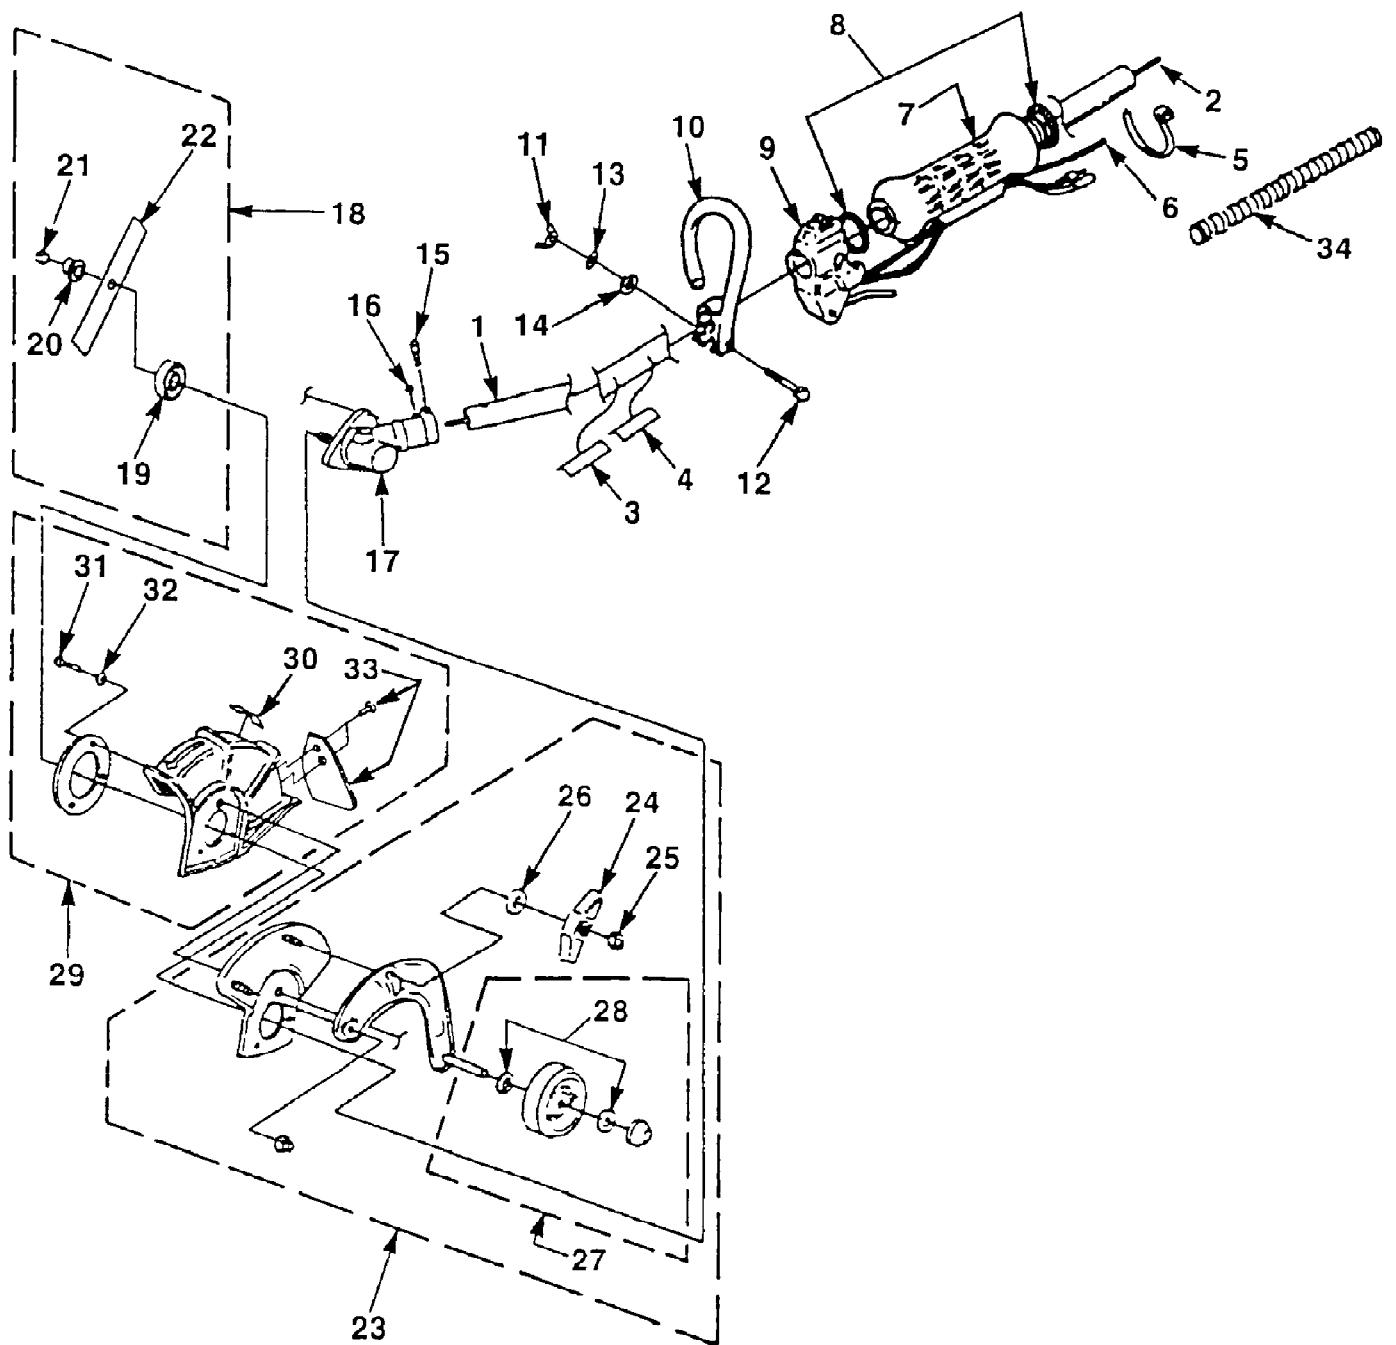

PSE3000 String Trimmer UT-20610-C
Boom & Head Assy

PSE3000 String Trimmer UT-20610-C
Boom & Head Assy

Page 2 of 10

Ref #	Part Number	Qty	S/P/F	Description
1	A06278	1		DRIVESHAFT HOUSING
2	98818	1	/P	SHAFT-Flexible
3	02985	1	S	DECAL-Warning
4	04458	1	S	DECAL-Start Inst.
5	46840	1	/P	TIE-Cable
6	A03004	1	/P	THROTTLE CABLE
7	A06261	1	/P	HANDLE GRIP KIT
8	00737	2	/P	SPRING-Tension
9	06275	1	/P	THROTTLE & SWITCH
10	A04709	1		HANDLE-Front
11	93992	1	/P	NUT-Wing
12	80295	1	/P	SCREW-Cap Hex Hd (1/4-20 X 2")
13	83009	1	/P	WASHER-Lock
14	84003	1	/P	WASHER-Flat
15	82586	1	/P	SCREW-Cap Socket Hd (1/4-20 X 7/8")
16	88049	1	/P	SCREW-Sems Hex Hd (10-24 X 1/2")
17	A04151	1	S	GEAR HEAD
18	A06281	1	S	BLADE KIT
19	04168A	1	S/P	WASHER-Flanged
20	04409	1	/P	WASHER-Flanged (Lower)
21	04277	1	/P	NUT-Lock
22	D04359	1		BLADE, 2" X 9" (Qty 2)
23	A06280	1	S	SUPPORT ARM ASSEMBLY
24	06364	1	S	KNOB-Adjusting
25	81162	1		NUT-Hex
26	84010	1	S	WASHER-Flat
27	A06279	1		WHEEL KIT
28	84010	2	S	WASHER-Flat
29	A06277A	1	S	GUARD KIT
30	03871	1	S	DECAL-Warning
31	82593	3	/P	SCREW-Hex Hd (10-24 X 5/8")
32	83046	3		WASHER-Lock (#10)
33	A06296	1	S	FLAP KIT
34	00684	1		SLEEVE (Cut length to 10")

PSE3000 String Trimmer UT-20610-C
Engine Internals

Page 6 of 10

Ref #	Part Number	Qty	S/P/F	Description
1	A06262B	1	S	SHORT BLOCK
2	A04740B	1	S	CYLINDER & GASKET
3	04388B	1	S/P	GASKET-Cylinder
4	A06291A	1	S	PISTON & ROD
5	03179	2	/P	RING-Piston
6	04860	1		SPACER-Bearing
7	00118	2		WASHER-Thrust
8	03796	1		RING-Retaining
9	02461	1		BEARING-Needle
10	69250	1	/P	KEY-Woodruff
11	825801	3	/P	SCREW-Machine Pan Hd (12-24 X 3/4")
12	98767A	1	/P	GASKET-Crankcase
13	98786C	1	/P	GASKET-Muffler
14	00775A	1	S/P	GASKET-Heat Dam
	A040172	1	S	CRANKCASE COVER
	A040172	1	S	CRANKCASE COVER Included w/A-06262-B
	04016B	1	/P	SHAFT-Starter
	04589	1	/P	SPACER