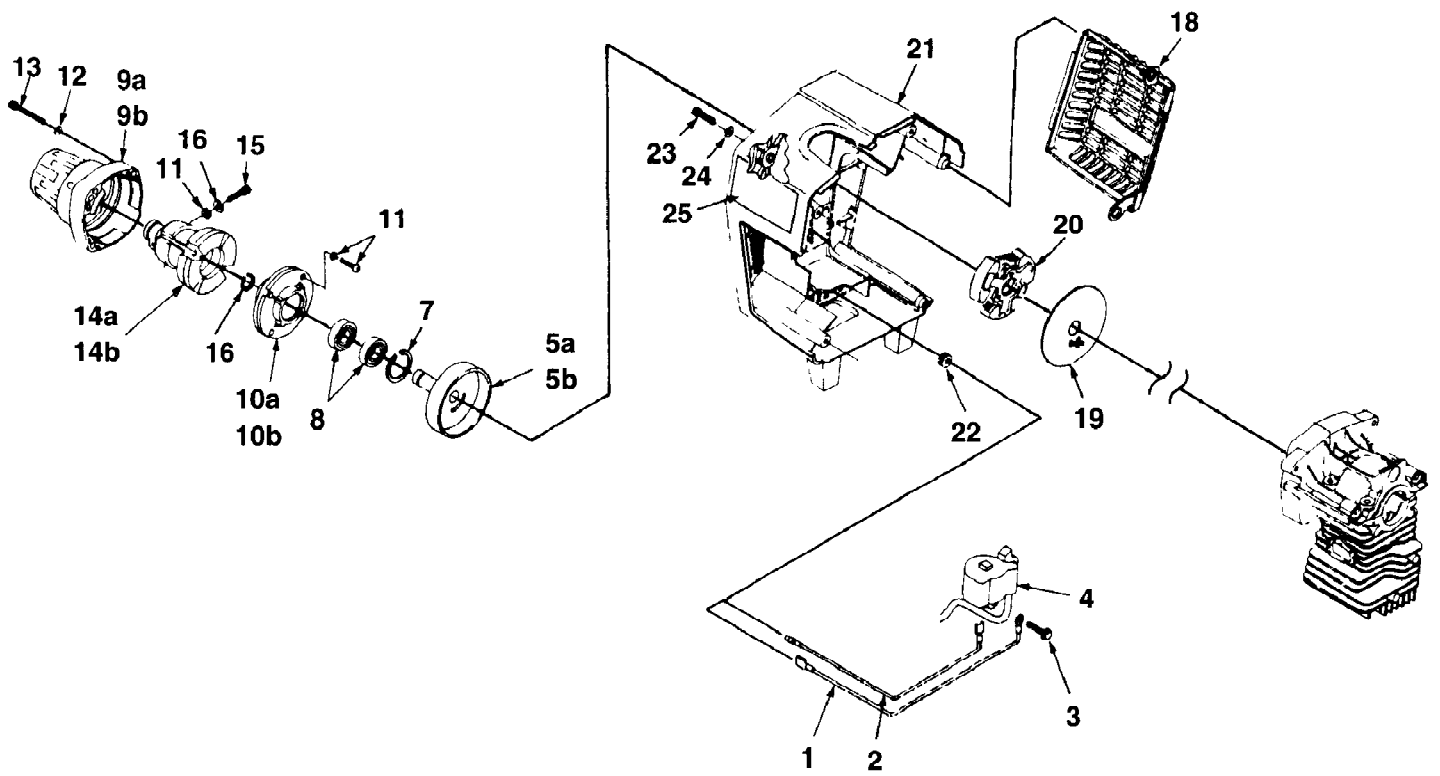

Ref #	Part Number	Qty	S/P/F	Description
1	A02708	1	/P	WIRE-Ignition
2	A02707	1	/P	WIRE-Ignition, Ground
3	88052	2	/P	SCREW-Sems Hex Hd (10-24 X 7/8")
4	02095S	1	S	MODULE-Ignition (Phelon)
5A	A04495	1	/P	DRUM-Clutch
?6		1		RING-Snap
5B		1		DRUM-Clutch Not Used On This Model.
7	03948	1	/P	RING-Snap
8	03949	1		BEARING-Ball
9A	06800	1		CASE-Clutch
9B		1		CASE-Clutch Not Used On This Model.
10A	A06798	1		COVER-Clutch Bearing
11		4		SCREW-Mach Hd (M5 X 22)
10B		1		COVER-Clutch Bearing Not Used On This Model.
12	84008	4	S/P	WASHER-Flat (#12)
13	82573	4		SCREW-Socket Hd (12-24 X 1 1/2")
14A	A06799	1		INSERT RING ASSY
15		1		SCREW-Socket Hd (M5 X 25)
16		1		WASHER-Lock (M6)
?17		1		WASHER-Flat (M6)
14B		1		INSERT RING ASSY Not Used On This Model.
18	020521	1		SHIELD-Muffler (Flocked)
19	03419	1		PLUG-Crankcase
20	A02070	1	S	CLUTCH
21	A04045	1	S	SHROUD
22	64862	1	/P	GROMMET
23	82572	3	/P	SCREW-Socket Hd (12-24 X 3/4")
24	84008	3	S/P	WASHER-Flat (#12)
25	02657	1		DECAL-Conformity (Int'l Only)