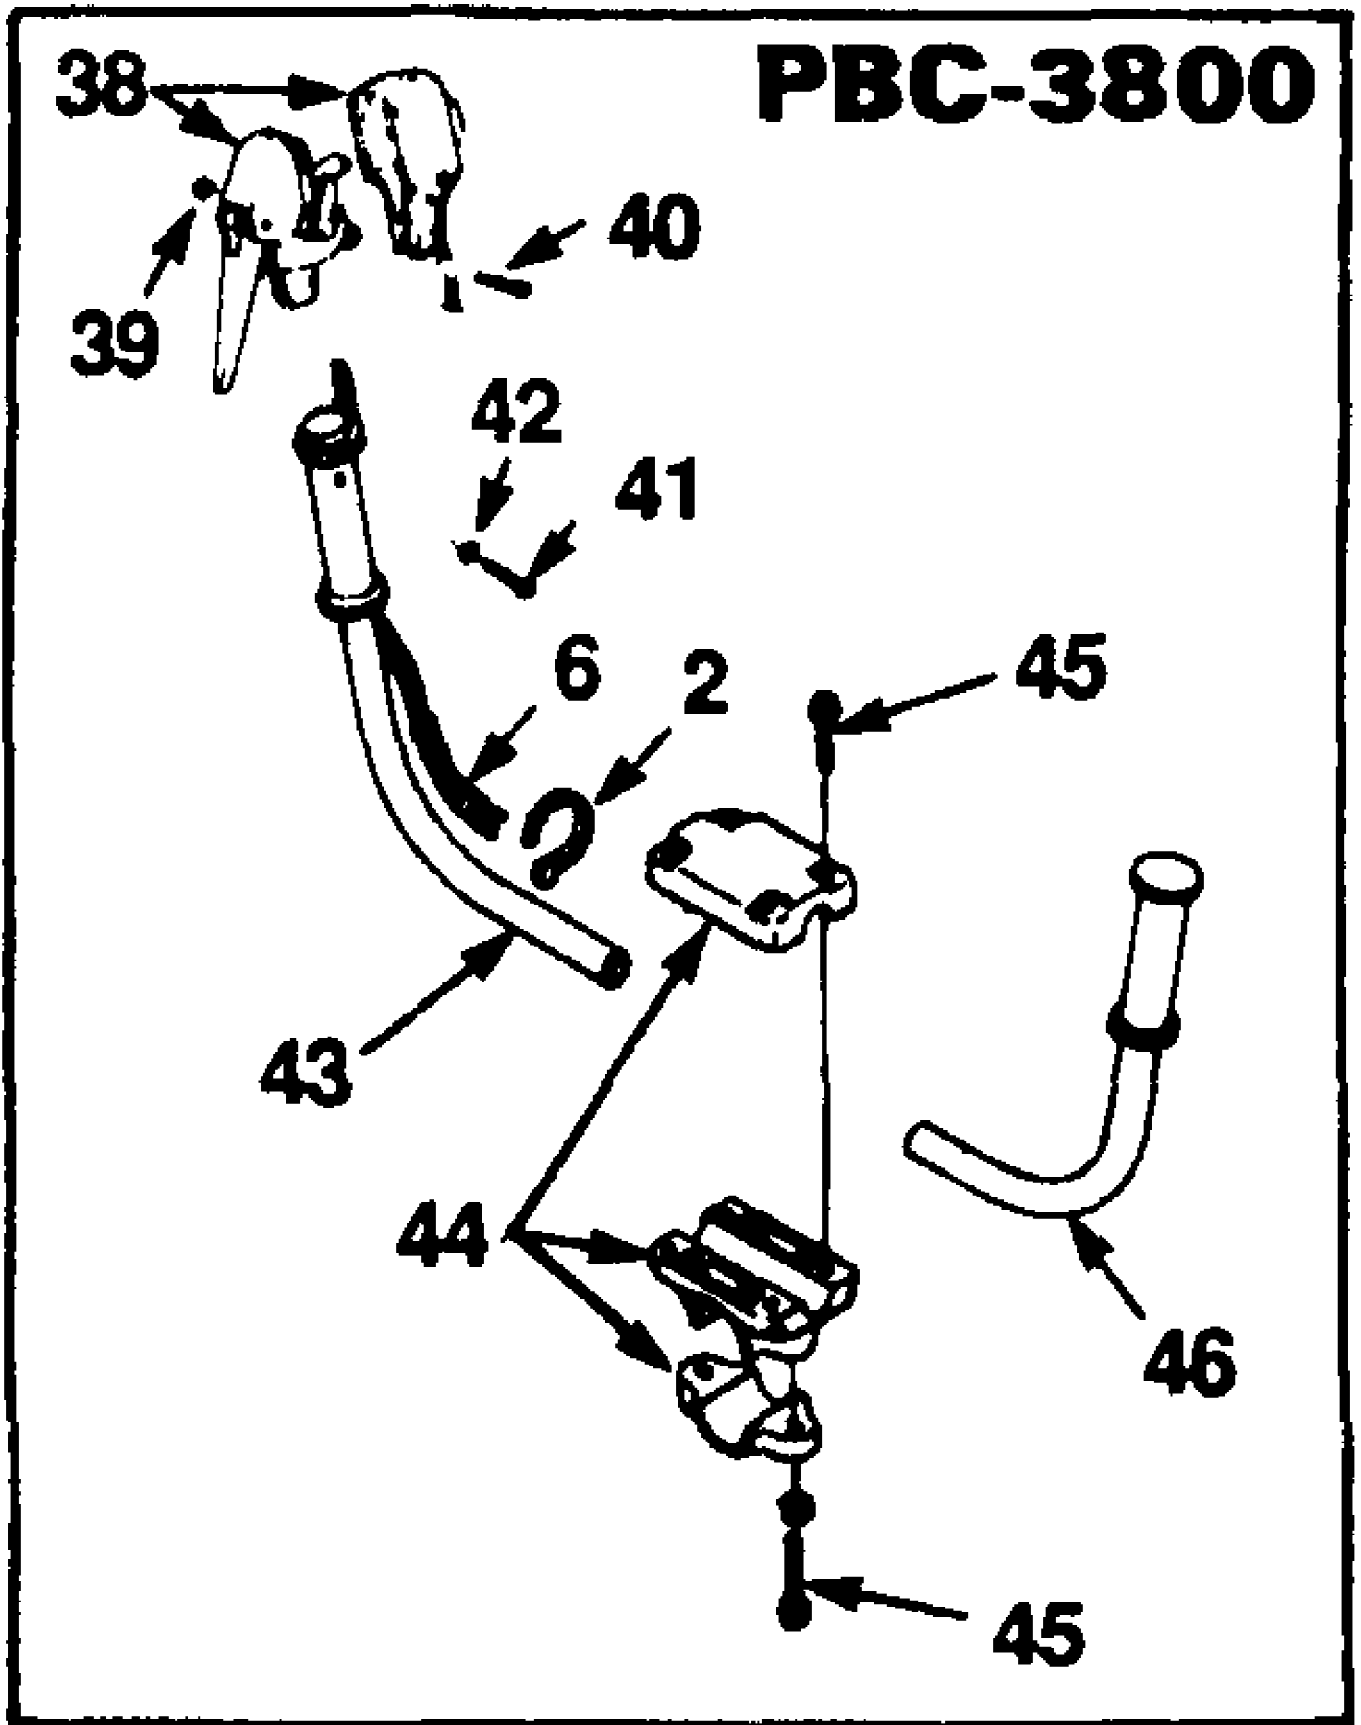

Ref #	Part Number	Qty	S/P/F	Description
2	JA991366	3		TIE-Cable
6	A03926	1		SLEEVING
38	A00593	1	/P	THROTTLE & SWITCH
39	81417	1		NUT-Hex
40	88183	1		SCREW-Pan Hd (M4 X 25)
41	82528	1	/P	SCREW-Thread Form (6 X 3/8")
42	83086	1		WASHER-Lock
43	A00590	1	/P	HANDLE BAR-Right
44	A04049	1	/P	BRACKET-Handle Bar
45	04011	6	/P	SCREW & WASHER
46	A00591	1	/P	HANDLE BAR-Left

Ref #	Part Number	Qty	S/P/F	Description
1	A027001	1		SHORT BLOCK
2	A02579C	1	/P	PISTON & PIN
3	01545A	1	S	RING-Piston
4	98197	1	S	SEAL-Shaft
5	93858	1	S	SEAL-Crankshaft
6	75078	1		KEY-Woodruff
7	80891	4	/P	SCREW-Hex Hd (12-24 X 7/8")
8	93561S	1	S	SPARK PLUG (CJ6Y)
	98217S	1	/P	SPARK PLUG (RCJ-6Y) (Int'l Only)
9	03977	1		SPACER-Fuel Tank
10	A03559	1	/P	TANK-Fuel
11	49422	1	S	FILTER-Fuel
12	9477240	1	S	TUBING-Rubber (10")
13	0143937	1		TUBING-Rubber (9 1/4")
14	02080	1		SPACER-Fuel Tank
15	A00982A	1		FUEL CAP ASSEMBLY
16	02176	3		SCREW-Square Hex (10-23 X 2 1/2")
17	01543B	1		GASKET-Muffler
18	A02083	1	/P	MUFFLER
19	01532	1		SCREEN-Spark Arrestor
20	015711	1		COVER-Exhaust
21	84003	1	/P	WASHER-Flat (#10)
22	81206	3	S/P	NUT-Locking Hex (10-32)
23	02064	1		SCROLL-Fan
24	82538	2	/P	SCREW-Thread Form (10-24 X 3/4")
25	A02098	1	/P	ROTOR ASSEMBLY
26	81257	1	/P	NUT-Hex Jam (3/8-24)
27	83102	1	/P	WASHER-Lock (3/8")
28	A03782	1	S	STARTER-Complete
29	9789902	1	S/P	ROPE-Starter
30	02264	1	S	GRIP-Starter
31	A02104	1	/P	SPRING & CONTAINER (L.H.)
32	02103	1		PULLEY-Starter
33	94062	1	/P	WASHER (#10)
34	82409	1	/P	SCREW-Thread Form (#10)
35	03654	1		GUARD-Wire
36	82537	5	/P	SCREW-Thread Form (10-24 X 7/8")