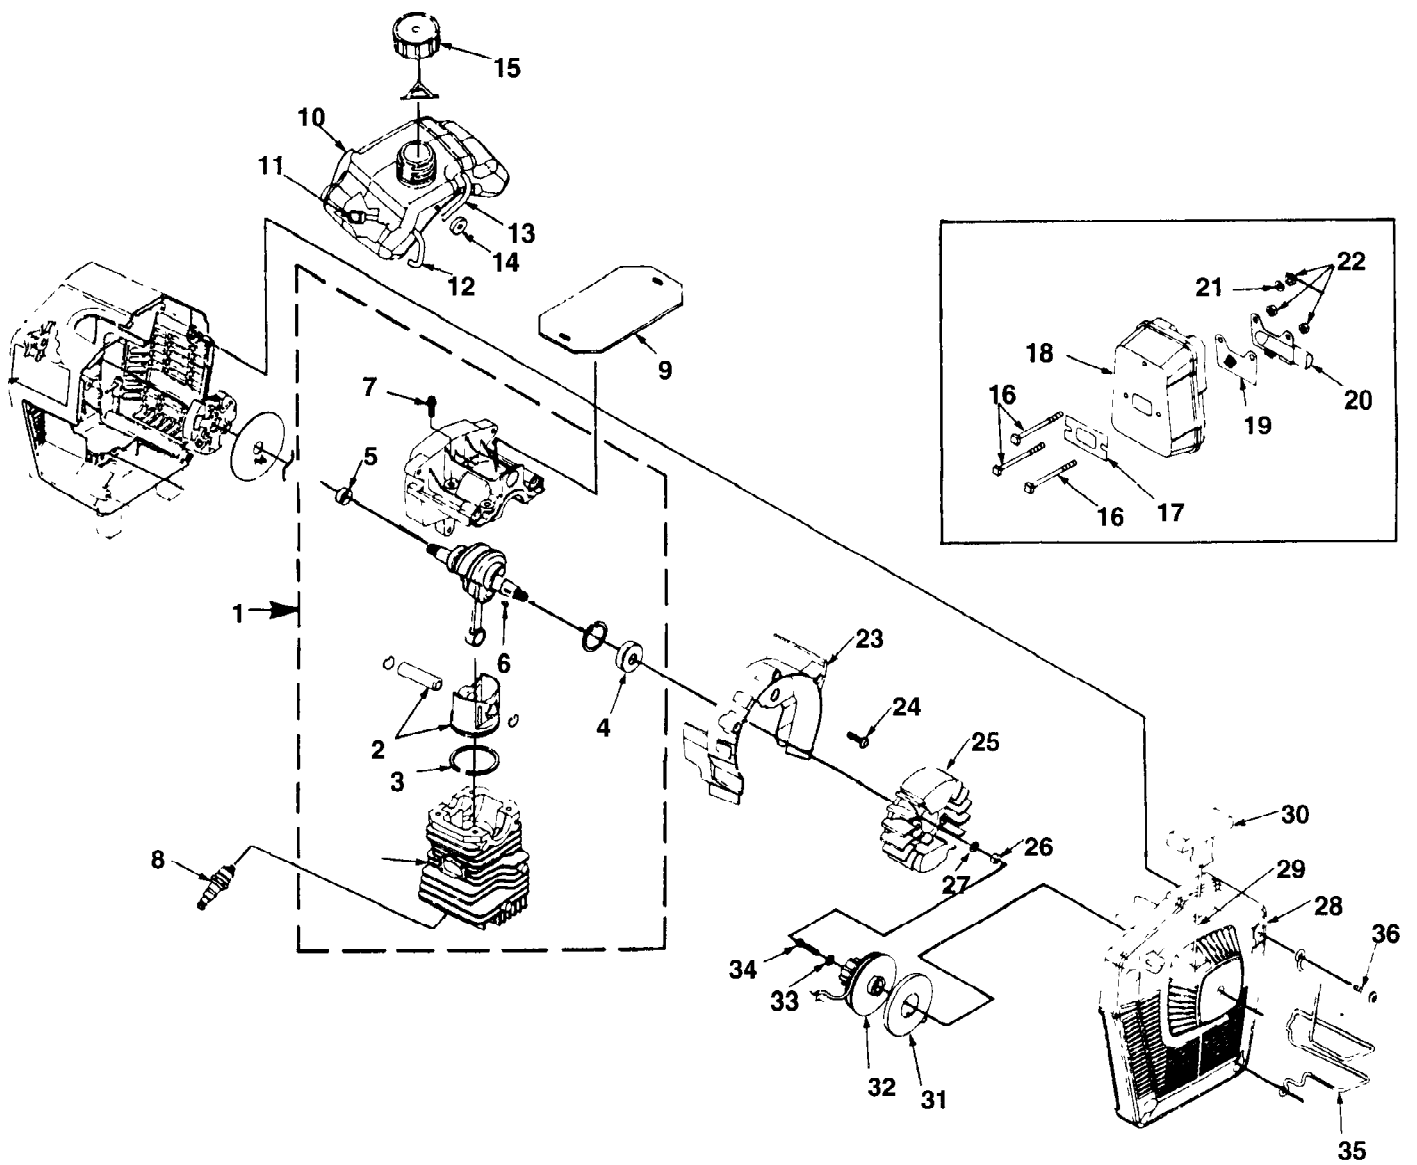

Ref #	Part Number	Qty	S/P/F	Description
1	A02708	1	/P	WIRE-Ignition
2	A02707	1	/P	WIRE-Ignition, Ground
3	88052	2	/P	SCREW-Sems Hex Hd (10-24 X 7/8")
4	02095S	1	S	MODULE-Ignition (Phelon)
5A	A04495	1	/P	DRUM-Clutch
?6		1		RING-Snap
5B		1		DRUM-Clutch Not Used On This Model.
7	03948	1	/P	RING-Snap
8	03949	1		BEARING-Ball
9A	06800	1		CASE-Clutch
9B		1		CASE-Clutch Not Used On This Model.
10A	A06798	1		COVER-Clutch Bearing
11		4		SCREW-Mach Hd (M5 X 22)
10B		1		COVER-Clutch Bearing Not Used On This Model.
12	84008	4	S/P	WASHER-Flat (#12)
13	82573	4		SCREW-Socket Hd (12-24 X 1 1/2")
14A	A06799	1		INSERT RING ASSY
15		1		SCREW-Socket Hd (M5 X 25)
16		1		WASHER-Lock (M6)
?17		1		WASHER-Flat (M6)
14B		1		INSERT RING ASSY Not Used On This Model.
18	020521	1		SHIELD-Muffler (Flocked)
19	03419	1		PLUG-Crankcase
20	A02070	1	S	CLUTCH
21	A04045	1	S	SHROUD
22	64862	1	/P	GROMMET
23	82572	3	/P	SCREW-Socket Hd (12-24 X 3/4")
24	84008	3	S/P	WASHER-Flat (#12)
25	02657	1		DECAL-Conformity (Int'l Only)

Ref #	Part Number	Qty	S/P/F	Description
2	JA991366	3		TIE-Cable
6	A03926	1		SLEEVING
38	A00593	1	/P	THROTTLE & SWITCH
39	81417	1		NUT-Hex
40	88183	1		SCREW-Pan Hd (M4 X 25)
41	82528	1	/P	SCREW-Thread Form (6 X 3/8")
42	83086	1		WASHER-Lock
43	A00590	1	/P	HANDLE BAR-Right
44	A04049	1	/P	BRACKET-Handle Bar
45	04011	6	/P	SCREW & WASHER
46	A00591	1	/P	HANDLE BAR-Left