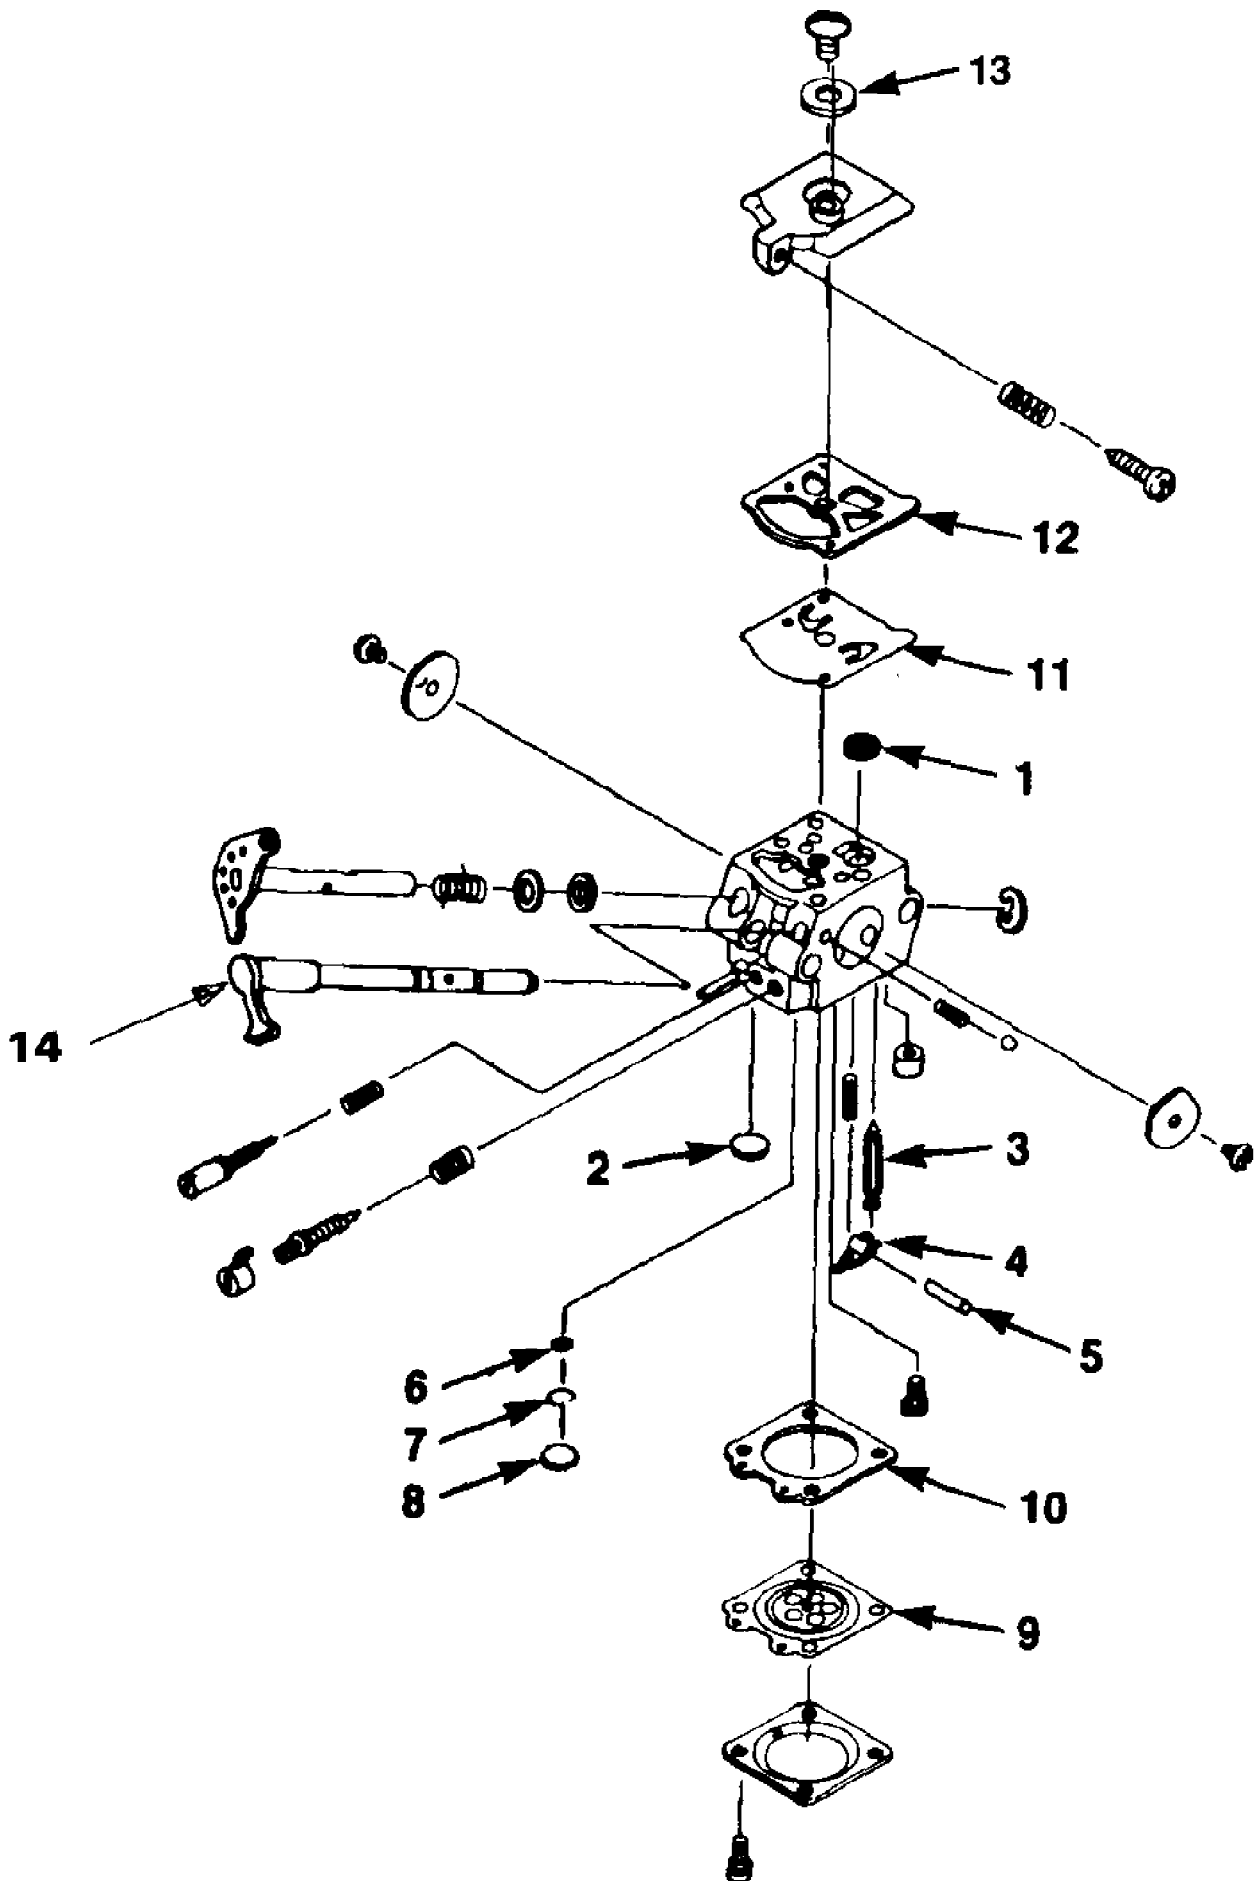

Ref #	Part Number	Qty	S/P/F	Description
	A03894A	1	/P	Carburetor
	A038931	1		Carburetor
1	A04042	1	/P	Repair Kit Includes items 1 - 13
2	A04042	1	/P	Repair Kit Includes items 1 - 13
3	A04042	1	/P	Repair Kit Includes items 1 - 13
4	A04042	1	/P	Repair Kit Includes items 1 - 13
5	A04042	1	/P	Repair Kit Includes items 1 - 13
6	A04042	1	/P	Repair Kit Includes items 1 - 13
7	A04042	1	/P	Repair Kit Includes items 1 - 13
8	A04042	1	/P	Repair Kit Includes items 1 - 13
9	A04041	1		Gasket/Diaphragm Kit Includes items 9 - 13
9	A04042	1	/P	Repair Kit Includes items 1 - 13
10	A04041	1		Gasket/Diaphragm Kit Includes items 9 - 13
10	A04042	1	/P	Repair Kit Includes items 1 - 13
11	A04041	1		Gasket/Diaphragm Kit Includes items 9 - 13
11	A04042	1	/P	Repair Kit Includes items 1 - 13
12	A04041	1		Gasket/Diaphragm Kit Includes items 9 - 13
12	A04042	1	/P	Repair Kit Includes items 1 - 13
13	A04041	1		Gasket/Diaphragm Kit Includes items 9 - 13
13	A04042	1	/P	Repair Kit Includes items 1 - 13
14	03188	1		Choke Lever and Rod