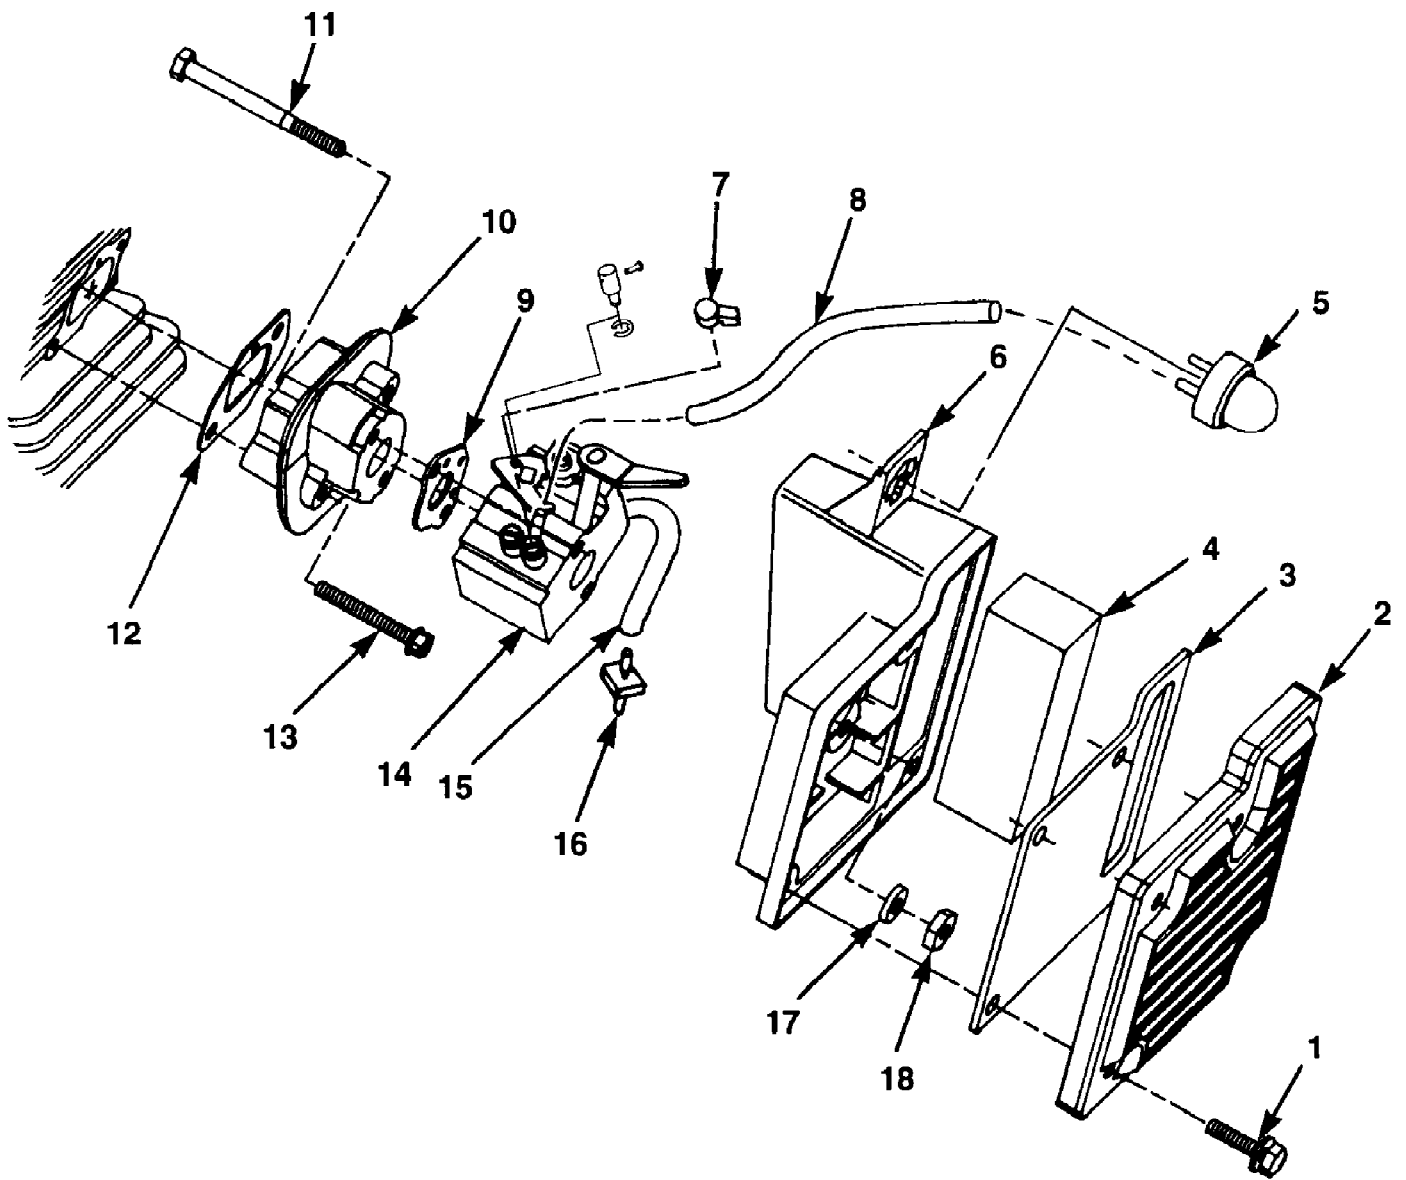

Ref #	Part Number	Qty	S/P/F	Description
1	88079	4		SCREW-Sems Hex Hd (1/4-20 X 7/8")
2	02065	1		COVER-Air Filter
3	02940	1		FILTER-Felt Air
4	02939	1		FILTER-Foam Air
5	01183	1	/P	BULB-Primer
6	A03313	1	/P	AIR FILTER BOX
7	03493	1		CAP-Limit
8	0143920	1	/P	TUBING-Rubber
9	65016	1	/P	GASKET-Carburetor
10	02074	1		SPACER-Carburetor
11	02075	1		SCREW-Carburetor Spacer (8-32 X 2")
12	01029	1	S	GASKET-Carburetor Spacer
13	88045	2		SCREW-Sems Hex Hd (8-32 X 1 1/4")
14	A03894	1		CARBURETOR-Walbro
15	9477220	1	S	TUBING-Rubber (5")
16	02067	1	/P	FITTING-Fuel Inline
17	841031	2		WASHER-Flat
18	81009	2	/P	NUT-Hex Machine