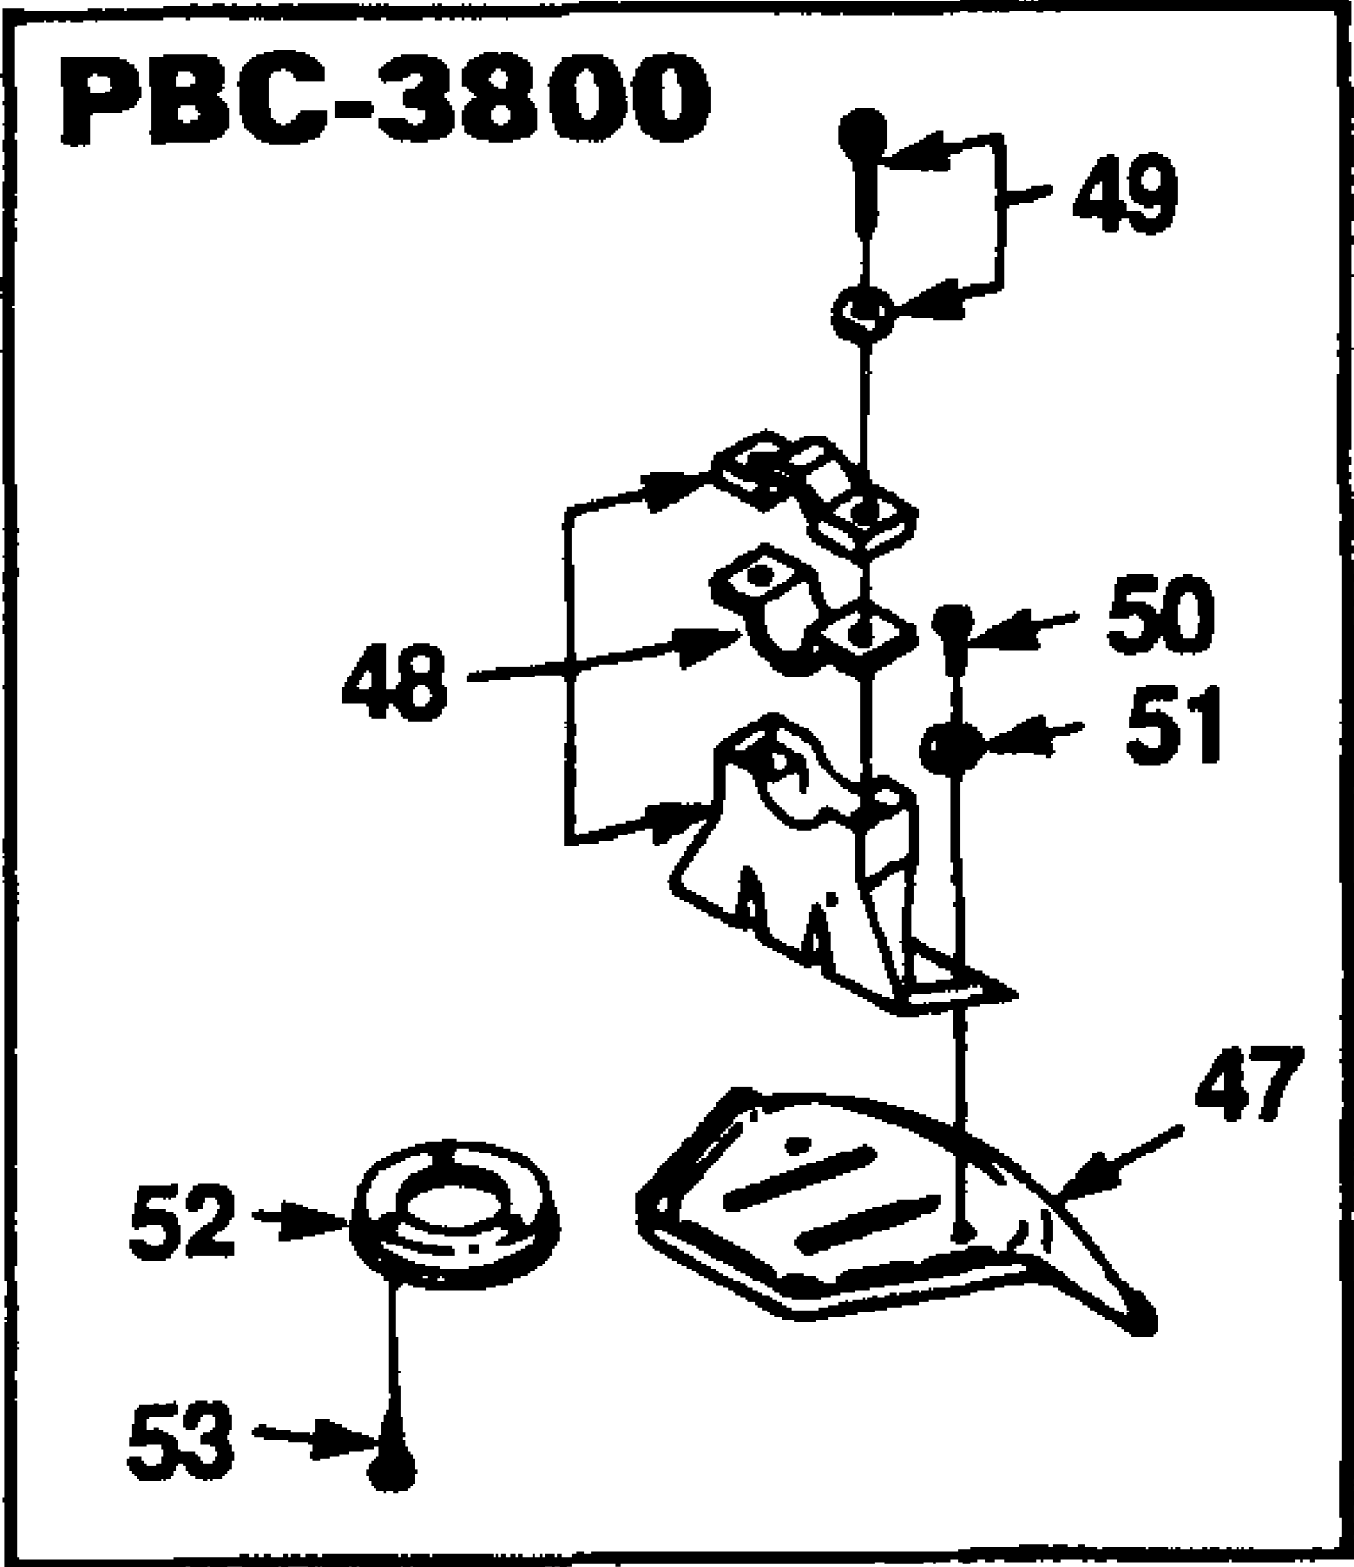

Ref #	Part Number	Qty	S/P/F	Description
47	03155	1		GRASS SHIELD
48	A03152A	1	S	DEFLECTOR-Bracket Kit
49	03998	2		SCREW & WASHER (Socket Hd.)
50	04003	2		SCREW-Machine (6MM)
51	04004	2		WASHER-Flat
52	03393	1		RING-Grass Shield
53	88182	3		SCREW-Machine Hex (M5 X 10)