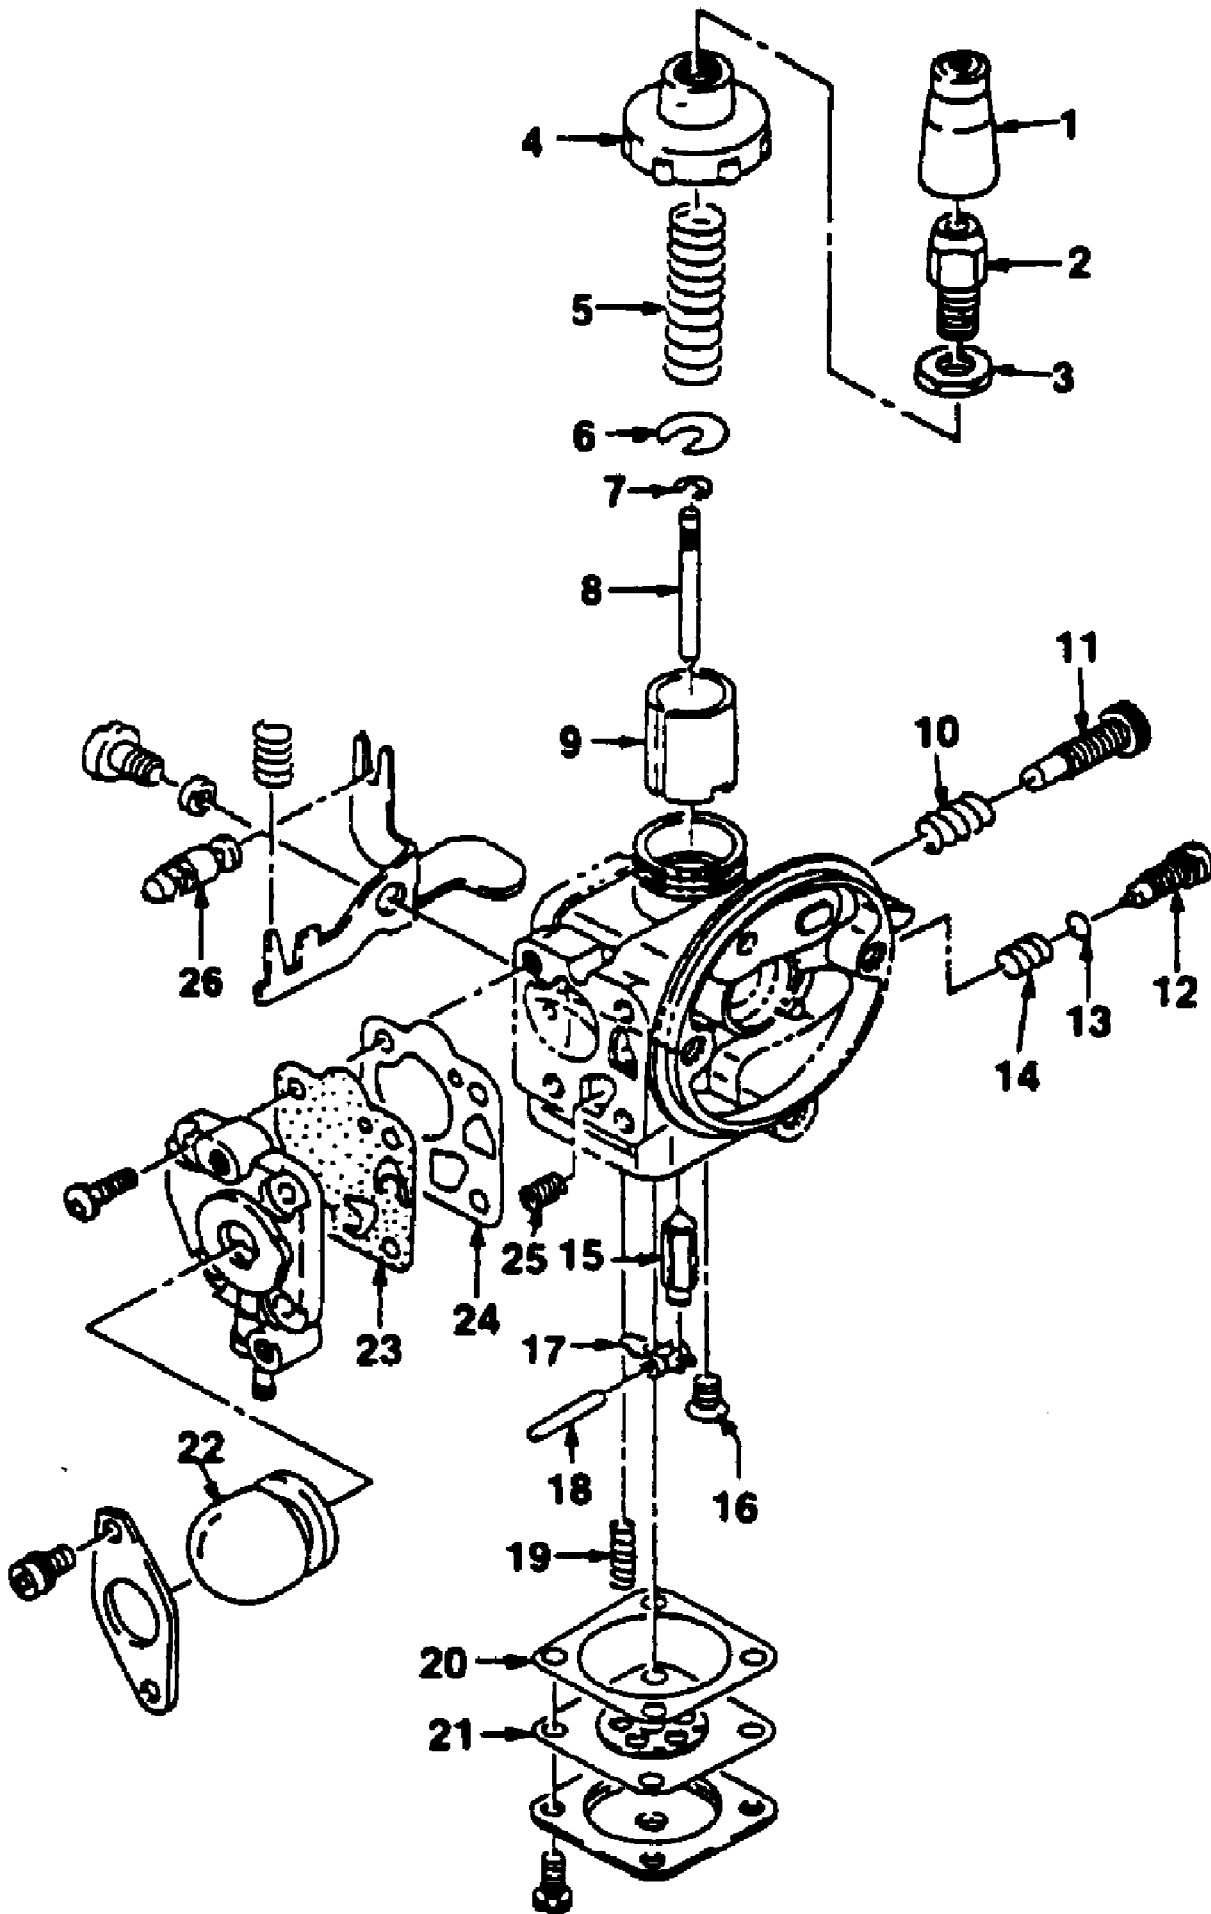

HK33 String Trimmer UT-18002-A
HK-24, HK-28, HK-33 Carburetor

HK33 String Trimmer UT-18002-A
HK-24, HK-28, HK-33 Carburetor

Page 8 of 12

Ref #	Part Number	Qty	S/P/F	Description
1	0080865	1		CAP
2	9855308	1		CABLE- Adj.
3	9855309	1		NUT- Lock
4	9855310	1		CAP- Carb. body
5	A0272611	1		Needle Jet Kit
6	A0272611	1		Needle Jet Kit
7	A0272611	1		Needle Jet Kit
8	A0272611	1		Needle Jet Kit
9	A0272610	1		Repair Kit
10	A0272610	1		Repair Kit
11	A0272610	1		Repair Kit
12	A0272610	1		Repair Kit
13	A0272610	1		Repair Kit
14	A0272610	1		Repair Kit
15	A0272610	1		Repair Kit
16	A0272610	1		Repair Kit
17	A0272610	1		Repair Kit
18	A0272610	1		Repair Kit
19	A0272610	1		Repair Kit
20	A0272610	1		Repair Kit
	A0080867	1		Gasket/Diaphragm Kit
21	A0272610	1		Repair Kit
	A0080867	1		Gasket/Diaphragm Kit
22	9855322	1		PRIMER BULB
	A0272610	1		Repair Kit
	A0080867	1		Gasket/Diaphragm Kit
23	A0272610	1		Repair Kit
	A0080867	1		Gasket/Diaphragm Kit
24	A0272610	1		Repair Kit
	A0080867	1		Gasket/Diaphragm Kit
25	A0272610	1		Repair Kit
26	A0272610	1		Repair Kit