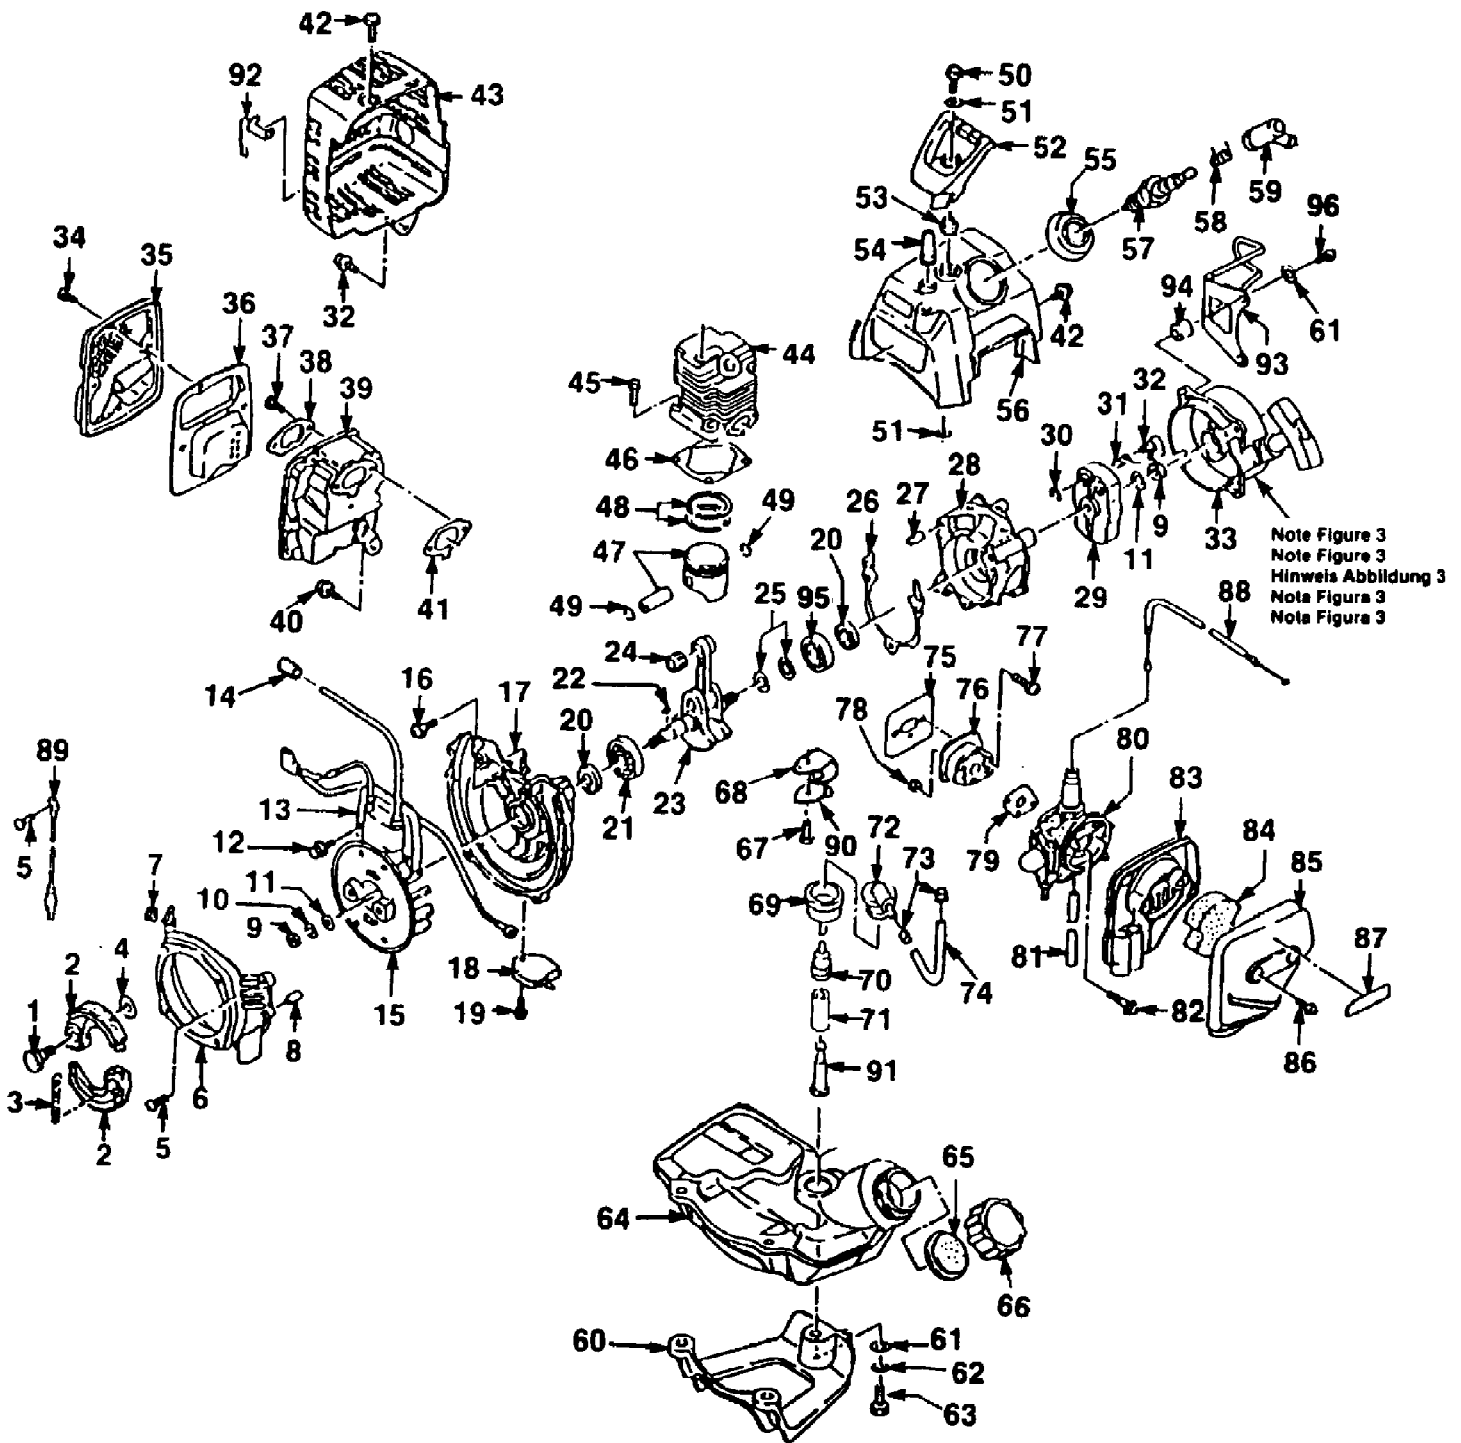

Ref #	Part Number	Qty	S/P/F	Description
1	9806328	1		PIN- Clutch
2	9806329	2		SHOE- Clutch
3	9806330	1		SPRING- Clutch
4	9806331	1		WASHER
5	0080862	4		SCREW (5 mm x 18 mm)
6	0080838	1		HOUSING- Fan
7	0080886	1		GROMMET
8	9806043	2		PIN- Dowel
9	9806034	1		NUT- (8 mm)
10	9806357	1		WASHER- Spring
11	9806327	1		WASHER
12	0080855	2		BOLT
13	0080858	1		COIL- Ignition
14	0080850	1		TUBE
15	0080818	1		FLYWHEEL
16	0269308	3		SCREW
17	0080812	1		CRANKCASE
18	0080819	1		IGNITER
19	9855362	1		SCREW- (4 mm x 8 mm)
20	0272602	2		SEAL- Oil
21	9806335	1		BEARING- Ball
22	9806083	1		KEY- Woodruff
23	A0080831	1		CRANKSHAFT ASSY.
24	9806324	1		BEARING- Needle
25	A9806325	A/R		SHIM ASSY.
26	0080804	1		GASKET- Crankcase
27	9806044	2		PIN- Dowel
28	0080813	1		CRANKCASE
29	A0080897	1		PULLEY- Starting
30	9855302	1		SNAP RING
31	0080853	1		STARTER PAWL SPRING
32	0080811	1		PAWL- Recoil
33	A0080828	1		RECOIL STARTER ASSY.
34	0080861	4		SCREW- (5 mm x 12 mm)
35	0080816	1		BODY- Muffler (Outer)
36	0080859	1		PLATE- Baffle
37	0080839	2		SCREW- (5 mm x 18 mm)
38	0080846	1		MUFFLER PLATE
39	0080817	1		BODY- Muffler (Inner)
40	0080863	1		SCREW- (5 mm x 14 mm)
41	0080802	1		GASKET- Muffler (Outer)
42	0080843	2		SCREW- (5 mm x 10 mm)
43	0080830	1		COVER- Muffler
44	0272601	1		CYLINDER
45	0080854	4		BOLT
46	0080805	1		GASKET
47	A0272603	1		PISTON ASSY
48	9806320	1		PISTON RING SET
49	9806322	2		RING- Snap
50	0080841	1		SCREW
51	0314208	2		WASHER
52	0080833	1		GUARD
53	0080848	1		SPACER