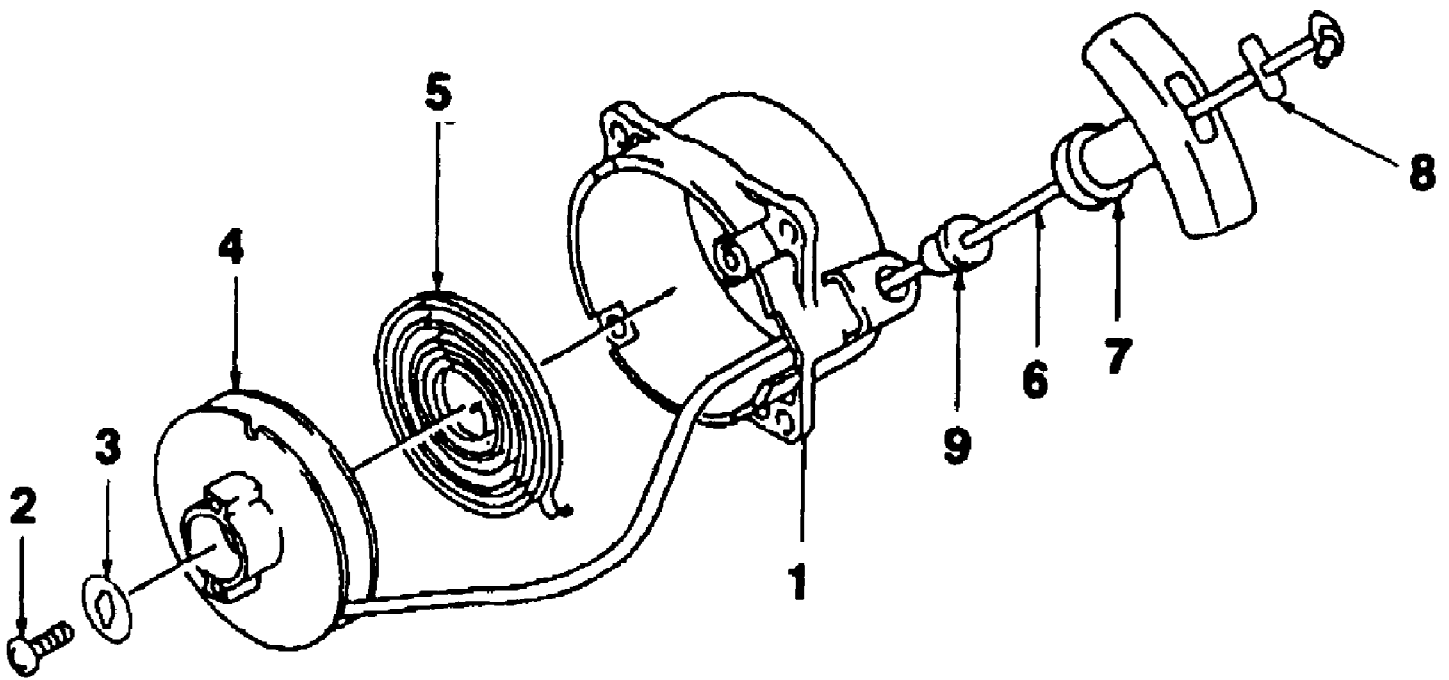

HK33 String Trimmer UT-18002-A
Recoil Starter Assy.

Page 11 of 12

HK33 String Trimmer UT-18002-A
Recoil Starter Assy.

Page 12 of 12

Ref #	Part Number	Qty	S/P/F	Description
1	A0080828	1		RECOIL STARTER ASSY.
2	9855555	1		SCREW
3	0080879	1		WASHER
4	0080876	1		REEL Recoil
5	0080853	1		SPRING- Recoil
6	0080877	1		ROPE- (3.5 X 850)
7	9806110	1		HANDLE- Recoil
8	9855331	1		PLATE
9	0080873	1		GUIDE- Rope