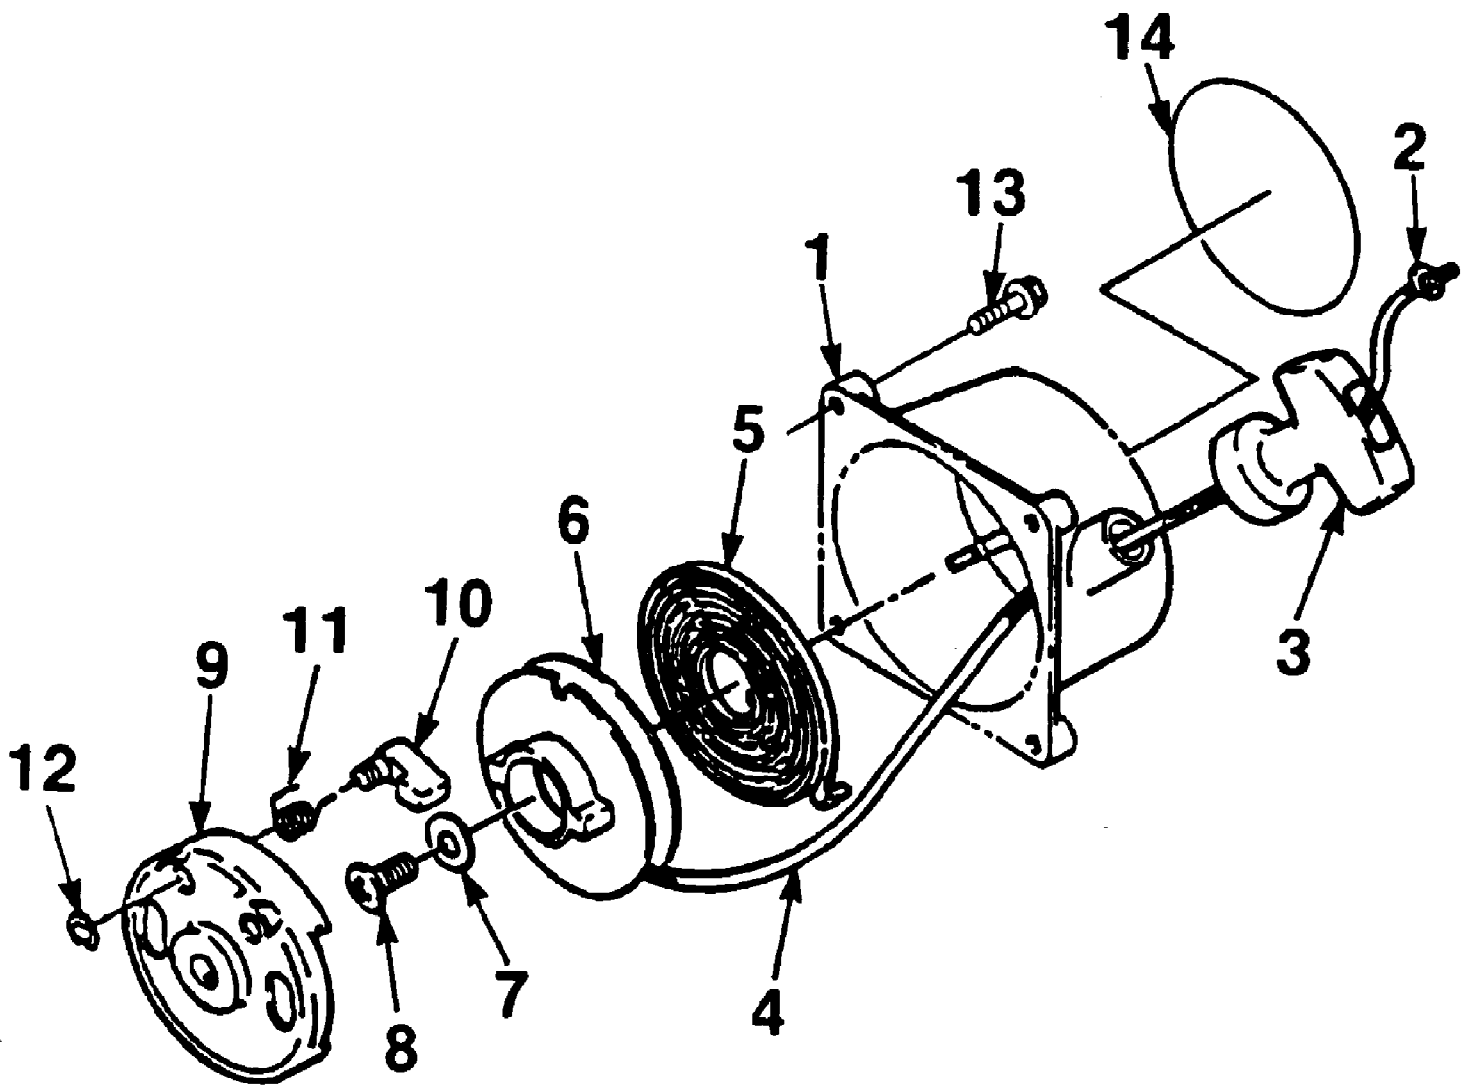

HK18 String Trimmer UT-18003
Recoil Starter Assy.

Page 9 of 9

Ref #	Part Number	Qty	S/P/F	Description
1	A9855068	1		RECOIL STARTER ASSEMBLY
2	9855071	1		WASHER
3	9855330	1		HANDLE- Recoil starter
4	9855329	1		ROPE (3 x 890 MM)
5	9855328	1		SPRING- Spiral
6	9855327	1		REEL- Recoil
7	9855326	1		WASHER (M5)
8	9855070	1		SCREW (M5 x 8)
9	A9855069	1		PULLEY
10	9855301	1		PAWL- Recoil
11	9855303	1		SPRING- Return
12	9855302	1		E-RING
13	9855034	1		SCREW
14	98528	1		DECAL