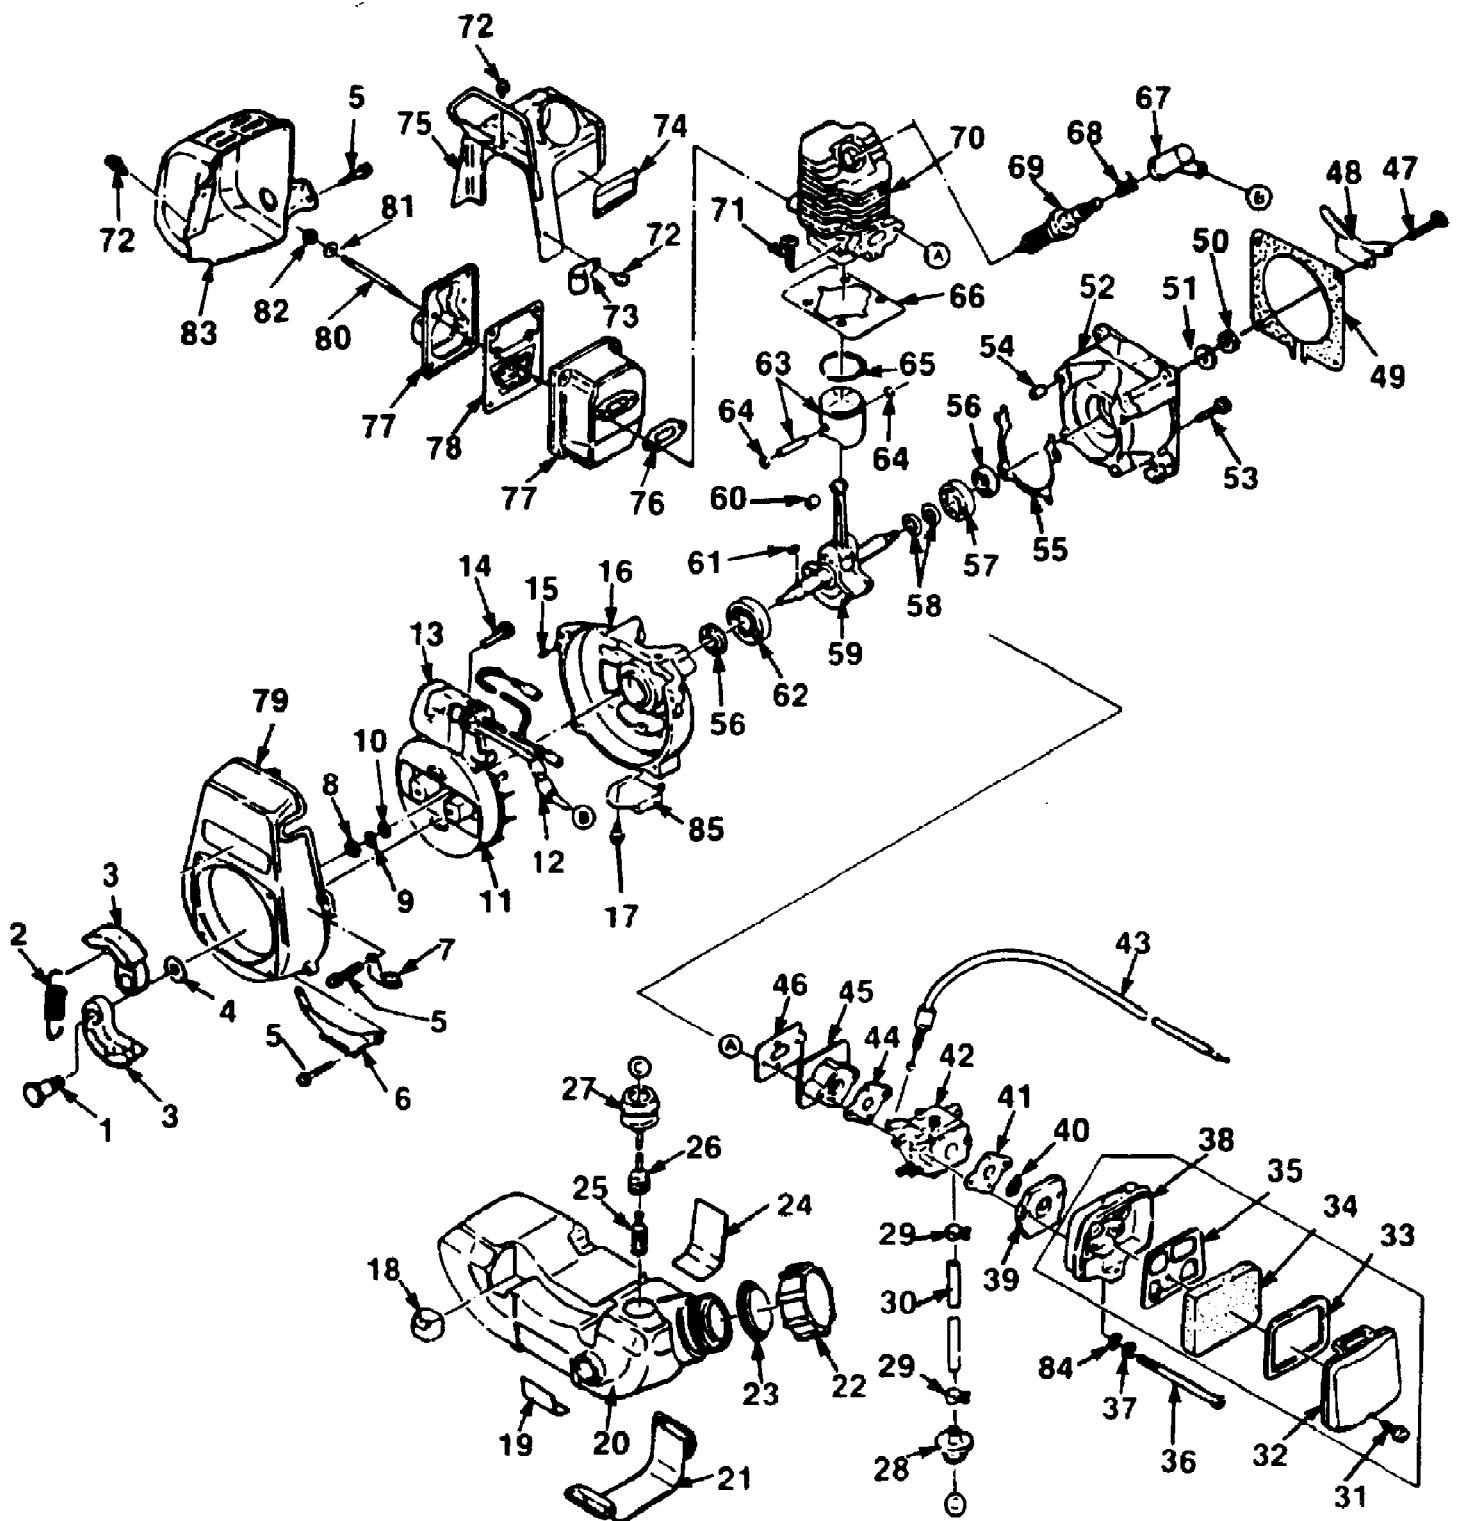

HK18 String Trimmer UT-18003
Boom & Head

HK18 String Trimmer UT-18003
Boom & Head

Page 4 of 9

Ref #	Part Number	Qty	S/P/F	Description
1	9855090	1		LEAD- Wire
	A9855072	1		CLUTCH CASE ASSEMBLY
2	9855074	1		DRUM- Clutch
3	9855109	1		RING- Stop
4	9855075	1		BEARING- Ball
5	9855076	1	/P	RING- Stop
6	9855073	1		CASE- Clutch
7	9855079	1		WASHER- Wave
8	9855078	1		SCREW
9	9855080	1		WASHER- Flat
10	9855077	1		BOLT
11	9855081	4		BOLT
12	9855085	1		GRIP
13	9855089	1		LEVER Throttle
14	9855087	1		RING- Hanger
15	9855088	1		SPACER
16	9855130	1		SCREW
17	9855086	1		HANGER
18	9855091	1		U-HANDLE
19	9855112	1		WASHER- Spring
20	9855113	1	S	NUT
21	9855081	2		BOLT
22	9855092	1		BRACKET- Top
23	9855093	1		BRACKET- Upper
24	9855094	1		SPACER
25	9855095	1		BRACKET- Lower
26	A9855082	1		DRIVE SHAFT HOUSING
27	9855084	1		SHAFT- Drive
28	A9855098	1		GEAR CASE ASSEMBLY
29	9855115	1		SCREW
30	9855114	1		SCREW
31	9855080	1		WASHER- Flat
32	9855110	2		BOLT
	9855112	2		WASHER- Spring (see Fig. 19)
	9855113	2	S	NUT (see Fig. 20)
33	9855118	2		SCREW
34	9855117	2		STAY
35	9855116	1		DEFLECTOR
36	9855119	1		SHIELD
37	9855120	3		SCREW
38	9855121	1		FLANGE- Upper
39	9855122	1		FLANGE- Lower
40	9855123	1		WASHER- Special
41	9855124	1		NUT- Blade
42	A9855136	1		STRING HEAD ASSEMBLY
43	98512	1		BLADE- Brush (8" 4T accessory)
44	9855097	1		HARNESS
45	A9855128	1		TOOL SET