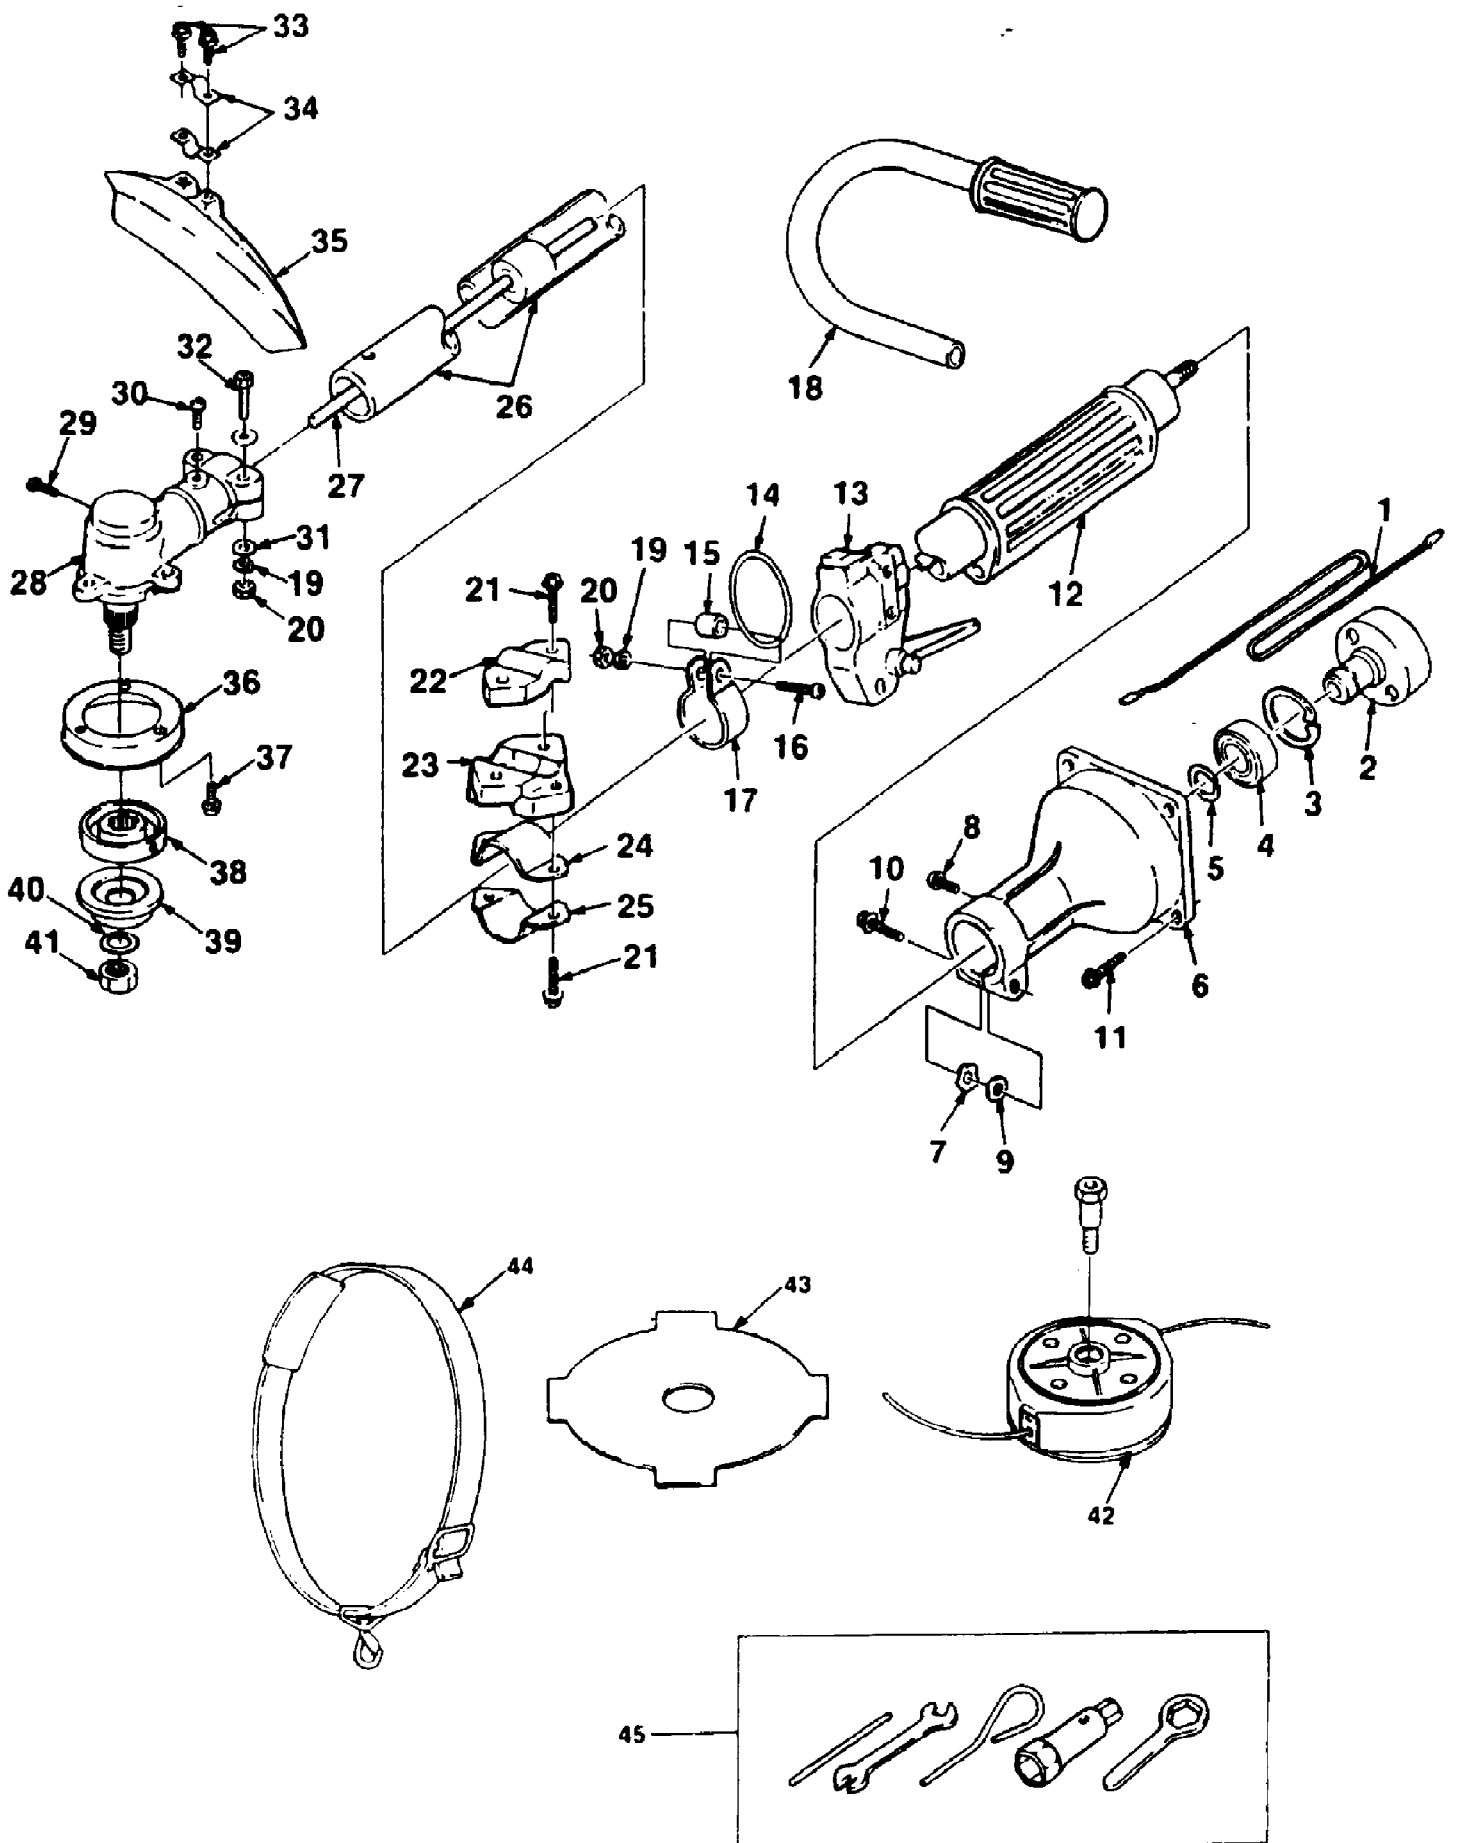

HK18 String Trimmer UT-18003
Boom & Head

HK18 String Trimmer UT-18003
Boom & Head

Page 4 of 9

Ref #	Part Number	Qty	S/P/F	Description
1	9855090	1		LEAD- Wire
	A9855072	1		CLUTCH CASE ASSEMBLY
2	9855074	1		DRUM- Clutch
3	9855109	1		RING- Stop
4	9855075	1		BEARING- Ball
5	9855076	1	/P	RING- Stop
6	9855073	1		CASE- Clutch
7	9855079	1		WASHER- Wave
8	9855078	1		SCREW
9	9855080	1		WASHER- Flat
10	9855077	1		BOLT
11	9855081	4		BOLT
12	9855085	1		GRIP
13	9855089	1		LEVER Throttle
14	9855087	1		RING- Hanger
15	9855088	1		SPACER
16	9855130	1		SCREW
17	9855086	1		HANGER
18	9855091	1		U-HANDLE
19	9855112	1		WASHER- Spring
20	9855113	1	S	NUT
21	9855081	2		BOLT
22	9855092	1		BRACKET- Top
23	9855093	1		BRACKET- Upper
24	9855094	1		SPACER
25	9855095	1		BRACKET- Lower
26	A9855082	1		DRIVE SHAFT HOUSING
27	9855084	1		SHAFT- Drive
28	A9855098	1		GEAR CASE ASSEMBLY
29	9855115	1		SCREW
30	9855114	1		SCREW
31	9855080	1		WASHER- Flat
32	9855110	2		BOLT
	9855112	2		WASHER- Spring (see Fig. 19)
	9855113	2	S	NUT (see Fig. 20)
33	9855118	2		SCREW
34	9855117	2		STAY
35	9855116	1		DEFLECTOR
36	9855119	1		SHIELD
37	9855120	3		SCREW
38	9855121	1		FLANGE- Upper
39	9855122	1		FLANGE- Lower
40	9855123	1		WASHER- Special
41	9855124	1		NUT- Blade
42	A9855136	1		STRING HEAD ASSEMBLY
43	98512	1		BLADE- Brush (8" 4T accessory)
44	9855097	1		HARNESS
45	A9855128	1		TOOL SET