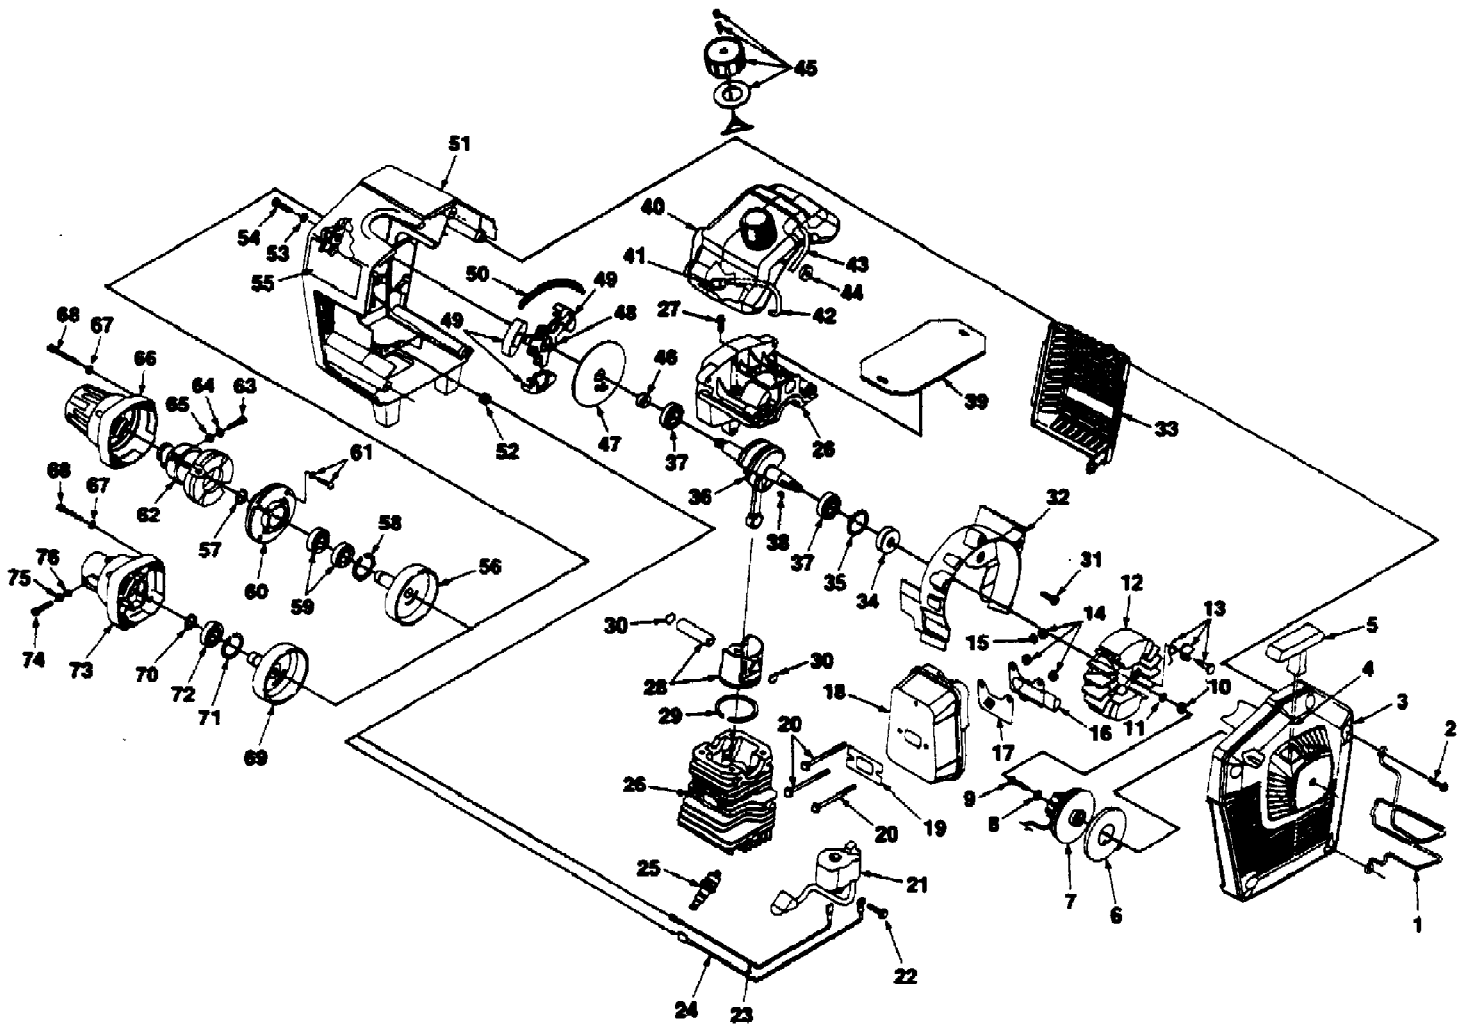

Ref #	Part Number	Qty	S/P/F	Description
1	03654	1		GUARD- Wire
2	82537	5	/P	SCREW- Truss hd (10-24 x 7/8")
3	A04044	1	S	HOUSING- Starter
4	9789902	1	S/P	ROPE- Starter
5	02264	1	S	GRIP- Starter
6	A97908	1	/P	SPRING & CONTAINER
7	02103	1		PULLEY- Starter
8	94062	1	/P	WASHER (#10)
9	82409	1	/P	SCREW (#10)
10	81257	1	/P	NUT-Rotor (3/8-24)
11	83102	1	/P	WASHER- Lock (3/8")
12	A02098	1	/P	ROTOR ASSEMBLY
13	A03801	1		STARTER PAWL KIT
14	81206	3	S/P	NUT- (10-32)
15	84003	1	/P	WASHER (#10)
16	015711	1		COVER- Exhaust
17	01532	1		SCREEN- Spark arrestor
18	A02083	1	/P	MUFFLER
19	01543A	1		GASKET- Muffler
20	02176	3		SCREW- (10-32 x 2 1/2")
21	02095S	1	S	MODULE- Ignition (Phelon)
22	88052	2	/P	SCREW (10-24)
23	A02708	1	/P	WIRE- Ignition
24	A02707	1	/P	WIRE- Ignition ground
25	93561S	1	S	SPARK PLUG (CJ6Y)
	98217S	1	/P	SPARK PLUG (RCJ6Y) (Int'l Only)
26	A03783	1		CYLINDER & CRANKCASE
27	80891	4	/P	SCREW- Hex hd. (12-24 x 7/8")
28	A02579A	1		PISTON
29	01545	1		RING- Piston
30	64813	2	/P	RING- Piston pin ret.
31	82538	2	/P	SCREW-Truss hd. (10-24 x 3/4")
32	02064	1		SCROLL- Fan
33	02052	1		SHIELD- Muffler
34	98197	1	S	SEAL- Shaft
35	289221	1	/P	RING- Retaining
36	A03802	1		CRANKSHAFT
37	98797	2	/P	BEARING- Ball
38	75078	1		KEY- Woodruff
39	03977	1		PAD
40	A03559	1	/P	TANK- Fuel
41	49422	1	S	FILTER- Fuel
42	9477232	1	S	TUBING- Rubber (8")
43	0143937	1		TUBING- Rubber (9 1/4")
44	02080	3		SPACER- Fuel tank
45	A00982A	1		FUEL CAP ASSEMBLY FILTER VALVE- Duck bill GASKET- Fuel cap
46	93858	1	S	SEAL-Crankshaft
47	03419	1		PLUG- Crankcase
48	A02030	1	S	CLUTCH- Spider
49	98292	3	/P	SHOE- Clutch
50	98453	1	S	SPRING- Clutch
51	A04045	1	S	SHROUD