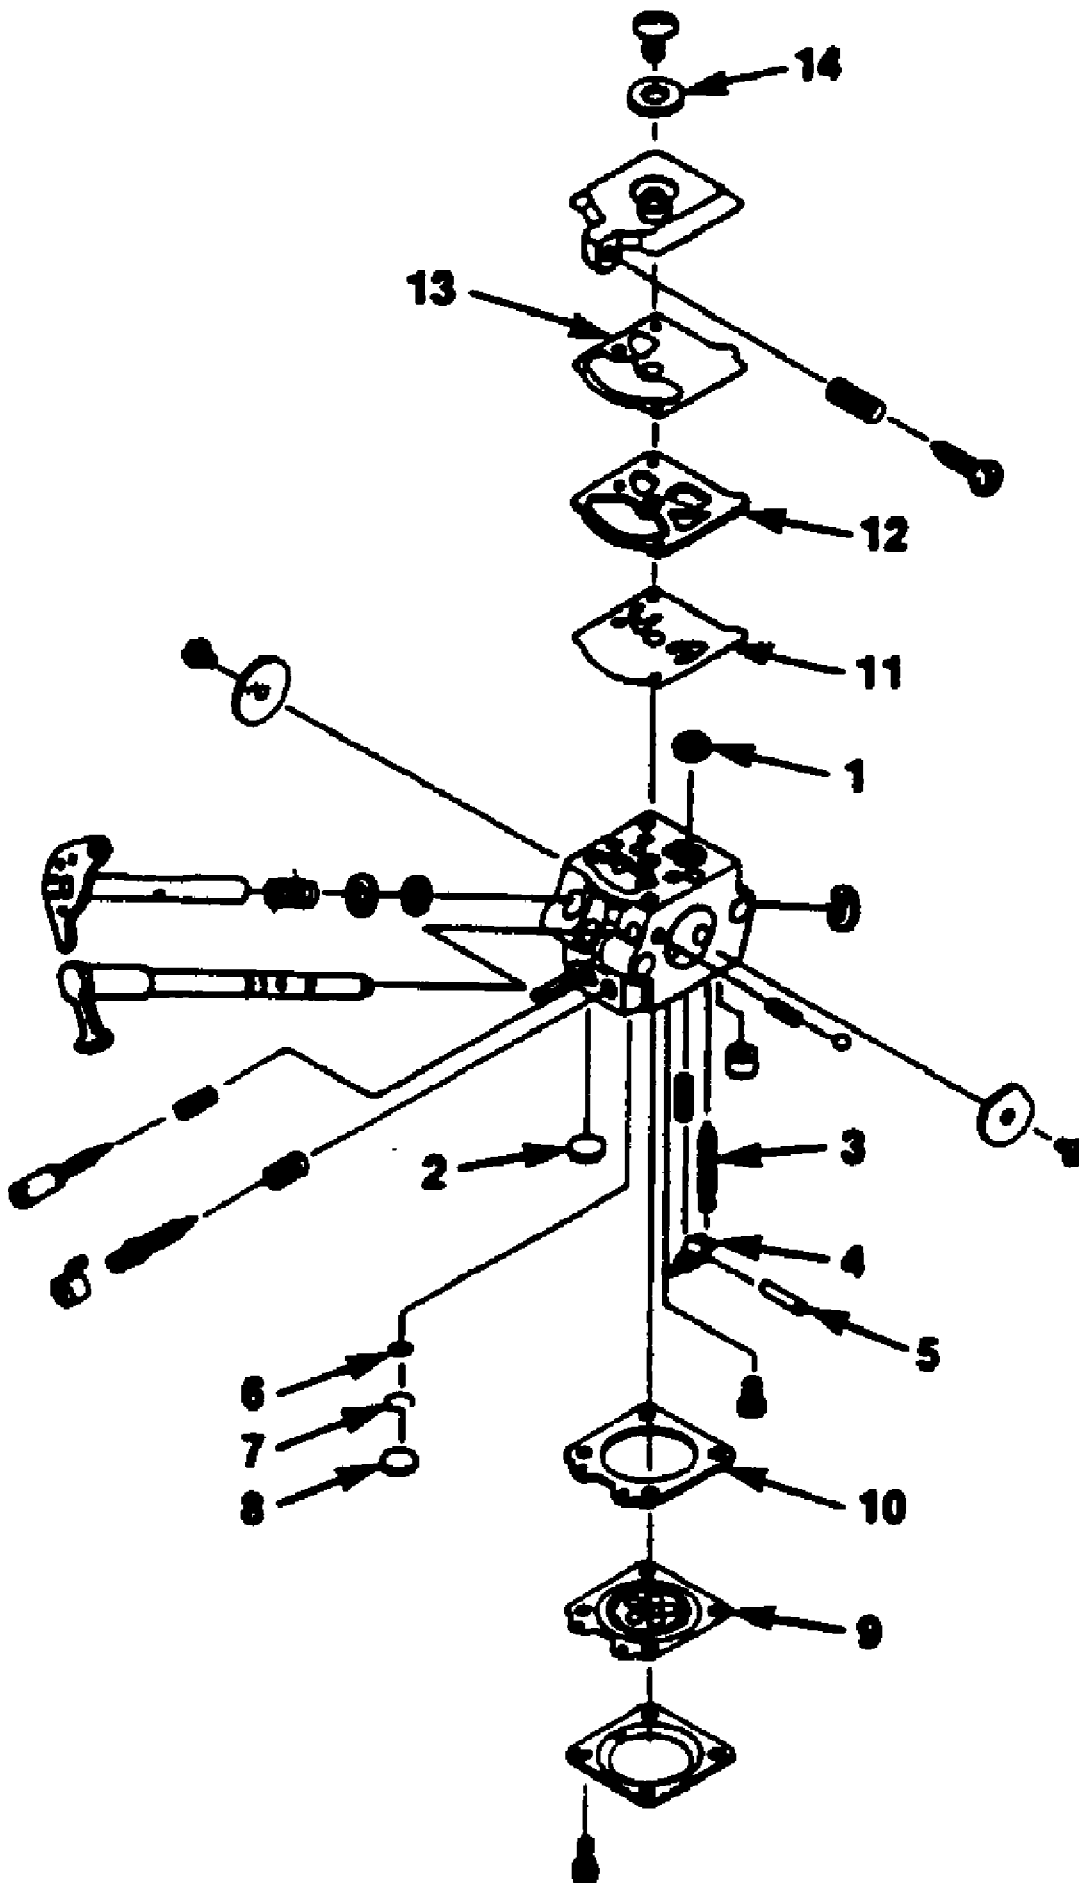

Ref #	Part Number	Qty	S/P/F	Description
1	A04042	1	/P	NLA(NO LONGER AVAILABLE) 0
2	A04042	1	/P	NLA(NO LONGER AVAILABLE) 0
3	A04042	1	/P	NLA(NO LONGER AVAILABLE) 0
4	A04042	1	/P	NLA(NO LONGER AVAILABLE) 0
5	A04042	1	/P	NLA(NO LONGER AVAILABLE) 0
6	A04042	1	/P	NLA(NO LONGER AVAILABLE) 0
7	A04042	1	/P	NLA(NO LONGER AVAILABLE) 0
8	A04042	1	/P	NLA(NO LONGER AVAILABLE) 0
9	A04042	1	/P	NLA(NO LONGER AVAILABLE) 0
	A04041	1		MUST USE SUPERSESSION WHEN ORDERING 0
10	A04042	1	/P	NLA(NO LONGER AVAILABLE) 0
	A04041	1		MUST USE SUPERSESSION WHEN ORDERING 0
11	A04042	1	/P	NLA(NO LONGER AVAILABLE) 0
	A04041	1		MUST USE SUPERSESSION WHEN ORDERING 0
12	A04042	1	/P	NLA(NO LONGER AVAILABLE) 0
	A04041	1		MUST USE SUPERSESSION WHEN ORDERING 0
13	A04042	1	/P	NLA(NO LONGER AVAILABLE) 0
	A04041	1		MUST USE SUPERSESSION WHEN ORDERING 0
14	A04042	1	/P	NLA(NO LONGER AVAILABLE) 0
	A04041	1		MUST USE SUPERSESSION WHEN ORDERING 0