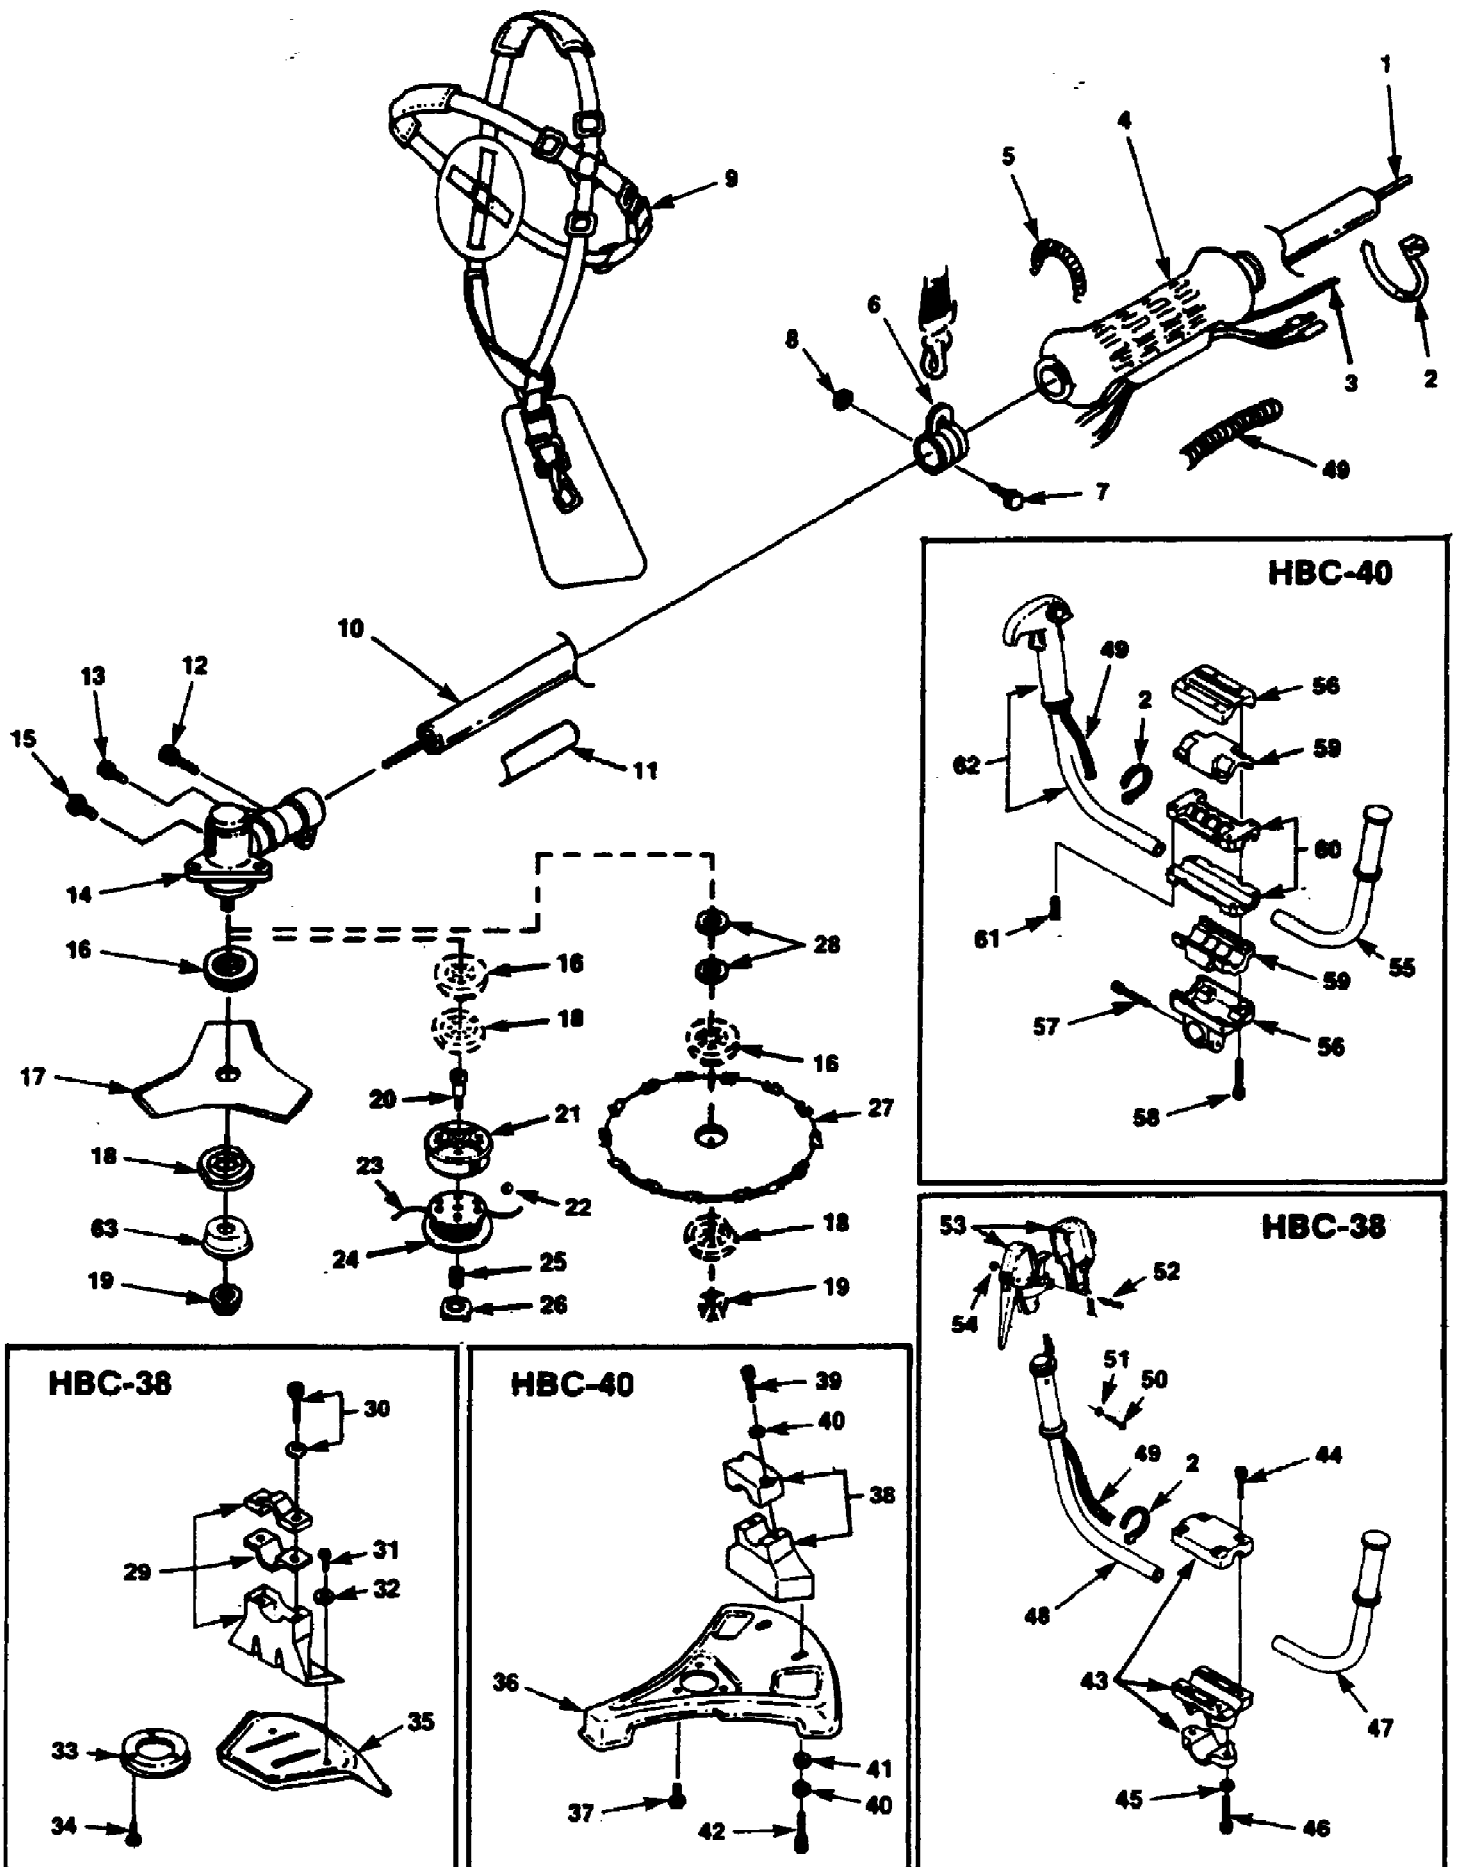

HBC38 String Trimmer UT-15077
Boom & Head

HBC38 String Trimmer UT-15077
Boom & Head

Page 4 of 11

Ref #	Part Number	Qty	S/P/F	Description
1	03160	1		DRIVE SHAFT
2	JA991636	2	/P	TIE- Cable
3	02077	1		CABLE- Throttle
4	00597A	1		GRIP/HIP PAD
5	00737	1	/P	SPRING- Tension
6	03158	1		BAND- Hanger
7	04025	1		BOLT & WASHER- Hanger
8	04027	1		NUT-Hanger
9	02092	1		HARNESS- Shoulder
10	A04051	1		HOUSING- Drive shaft
	02985	1	S	DECAL- Warning
12	03993	1		SCREW- Cap
13	03994	1		SCREW- Mach.
14	A03156	1	/P	GEAR HEAD
15	04111	1		SCREW- Grease
16	03995	1		WASHER- Gear Head
17	031641	1	S	BLADE- Tri-Arc
18	03996	1		WASHER- Gear Head (flat)
19	03997	1	S	NUT- Gear Head
20	04139	1		CONNECTOR- Drive
21	A04165	1		HOUSING & EYELETS
22	04141	2	/P	EYELETS
23	9807101	1		STRING- Replacement (.105 Dia., 1 lb. box)
	9807104	1	S	STRING- Replacement (.105 Dia., 3 lb. box)
24	A04166	1		SPOOL & STRING
25	04143	1		SPRING
26	04144	1		NUT- Retainer
27	A03928	1	S	MACHETE BLADE KIT (Optional)
29	A04053	1		BRACKET- Grass shield
30	A03448	2		SCREW & WASHER
31	04003	2		SCREW
32	04004	2		WASHER
33	04005	1		RING- Grass shield
34	04006	3		SCREW- Mach. (5 m)
35	03393	1		GRASS SHIELD
43	A04049	1	/P	BRACKET- Handle bar
44	04001	4		SCREW
45	04010	2	S	WASHER
46	04011	2	/P	SCREW
47	A00591	1	/P	HANDLE BAR- Left
48	A00590	1	/P	HANDLE BAR- Right
49	A03926	1		SLEEVING
50	82528	1	/P	SCREW-Thd. form (6 x 3/8")
51	83086	1		WASHER- Lock (#8)
52	88183	1		SCREW- (M4 x 25)
53	A00593	1	/P	THROTTLE & SWITCH
54	81417	1		NUT- Hex (M4)
63	02258	1		NUT GUARD