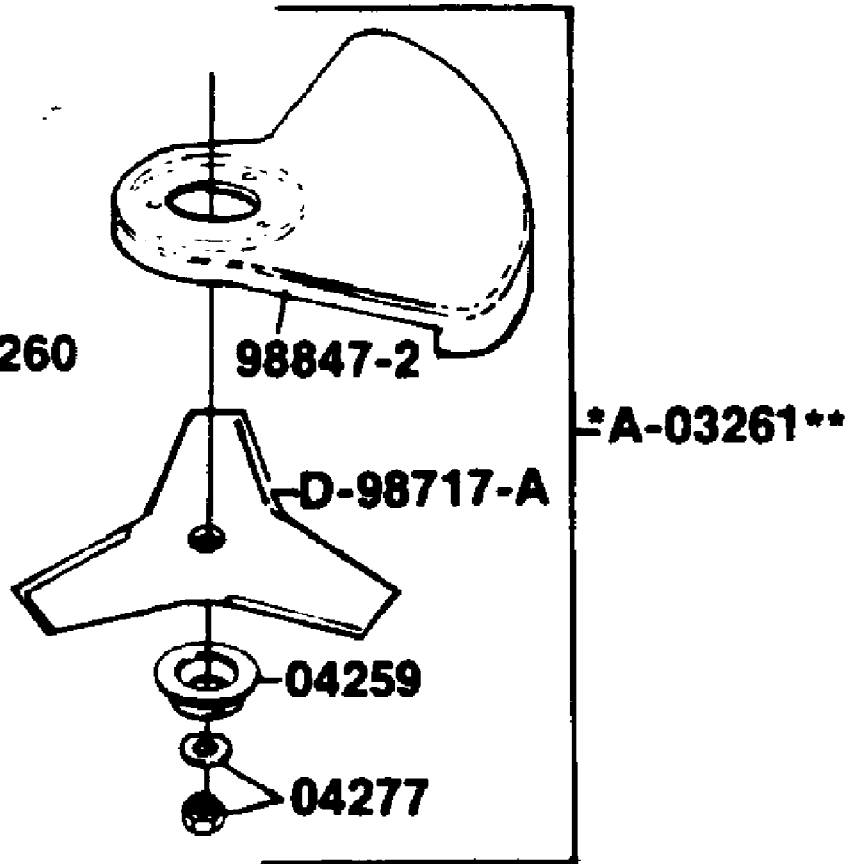

HBC-30 HBC-30B