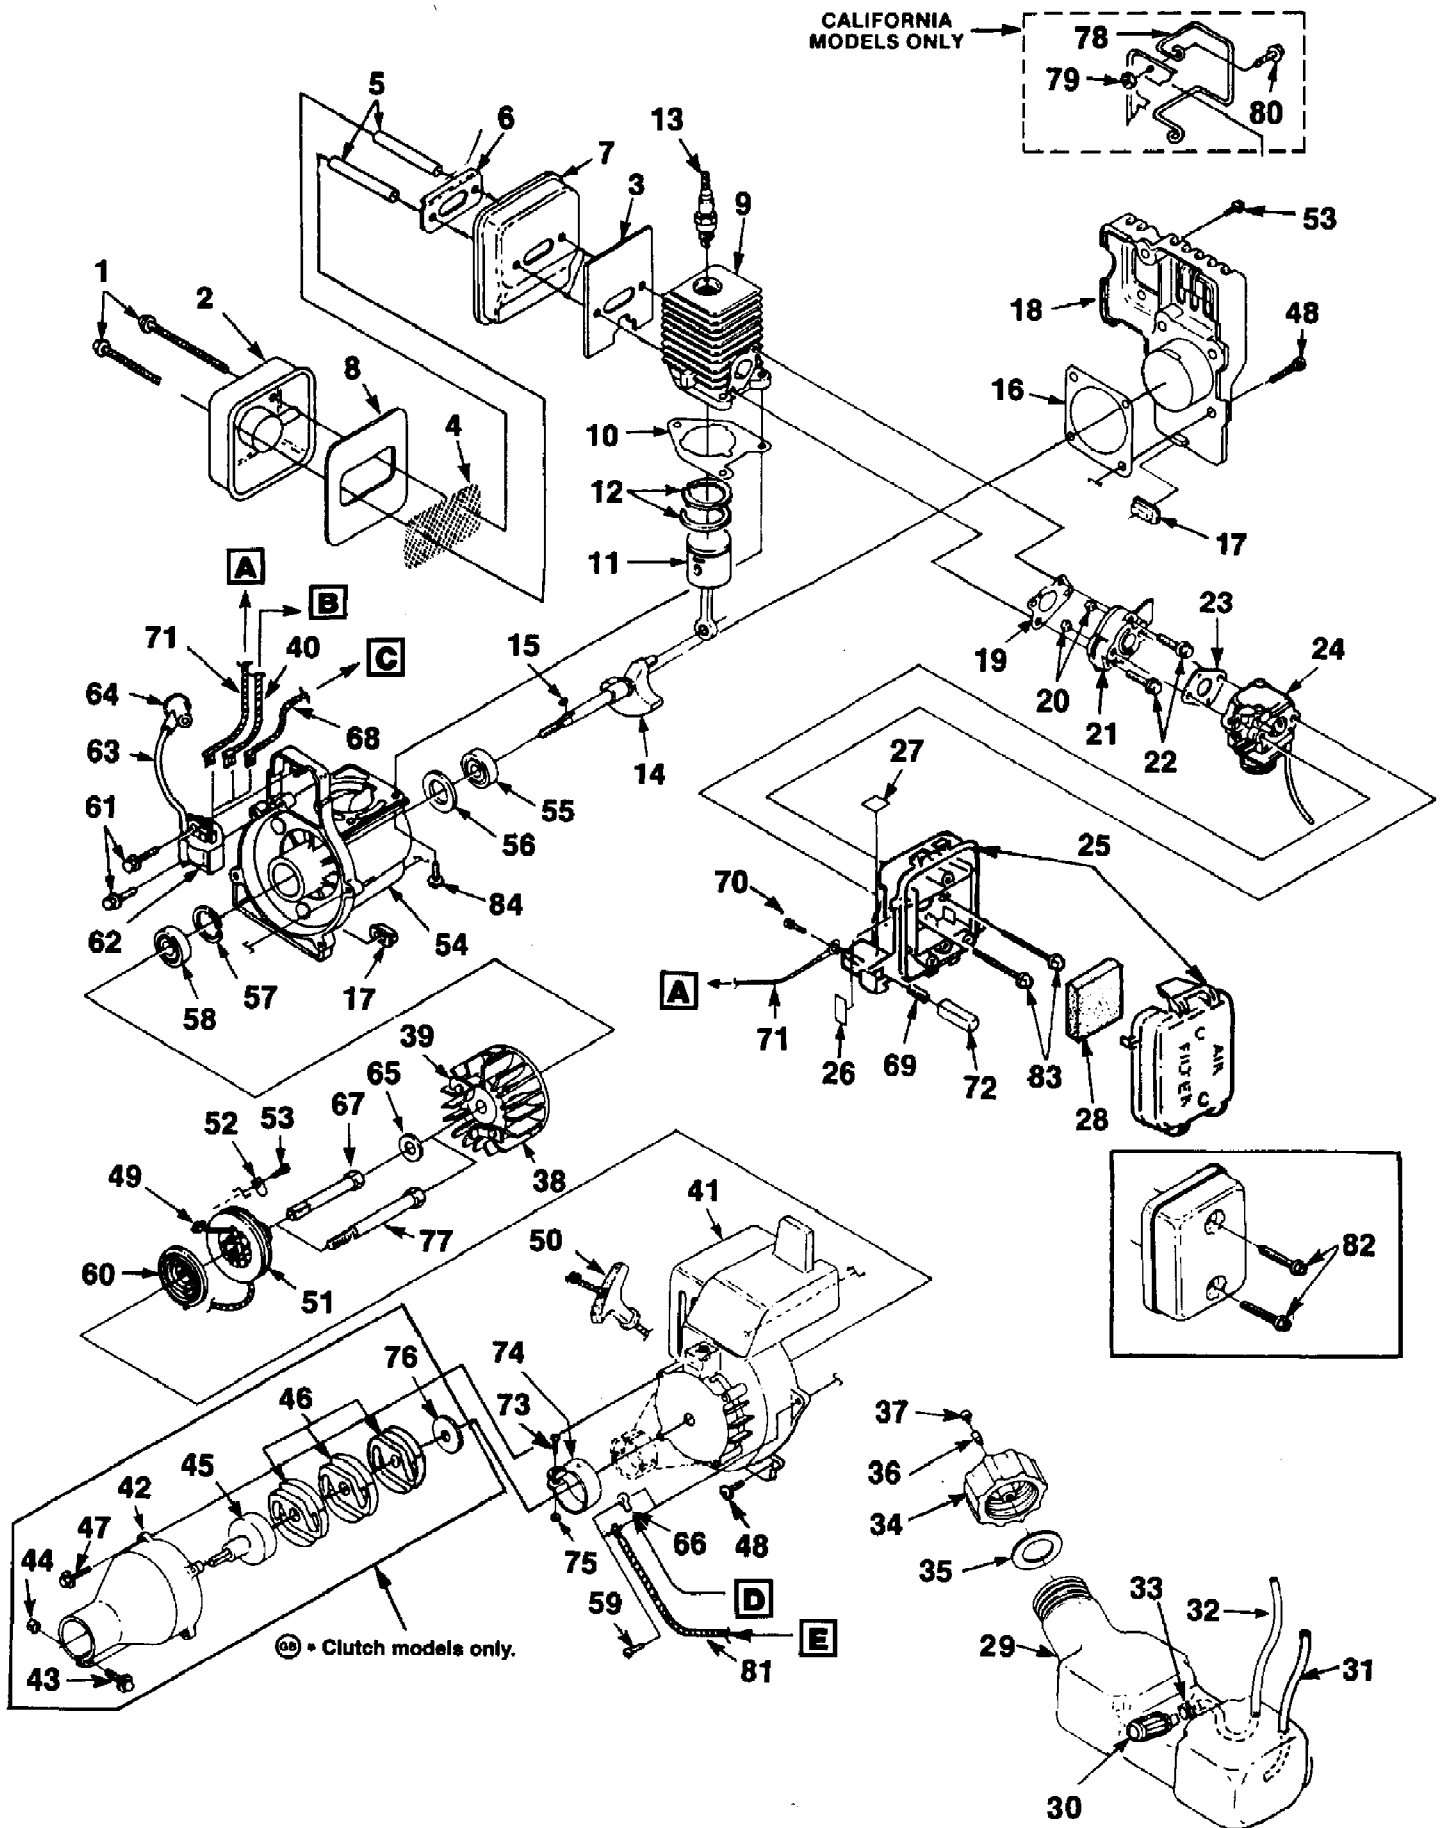

Ref #	Part Number	Qty	S/P/F	Description
1	88060	2	S/P	SCREW- Hex hd. (10-24 x 2 1/2")
2	A98780	1	S	MUFFLER- Cover
3	98786B	1		GASKET- Muffler
4	98784A	1		SCREEN- Spark
5	98860A	2	S	SPACER- Muffler
6	98783	1	/P	PLATE- Reinforcing
7	A01323	1	S	BODY- Muffler
8	98782	2	S	BAFFLE- Muffler
9	A03785	1		CYLINDER
10	03703A	1	S	GASKET
11	A03705	1		PISTON & ROD ASSY.
12	03179	2	/P	RING- Piston
13	96169S	1	S	SPARK PLUG (DJ7Y)
	79252	1	S	SPARK PLUG (Int.) (RDJ7-Y)
14	987585	1		CRANKSHAFT
15	69250	1	/P	KEY- Woodruff
16	98767A	1	/P	GASKET- Crankcase
17	98792	3	/P	BUMPER- Rubber
18	01023B	1	S	COVER- Crankcase
19	98765B	1	/P	GASKET- Heat dam
20	81208	2	/P	NUT- (10-24)
21	98768	1	S	HEAT- Dam
22	825491	2	S	SCREW- Thd. form (10-24 x 1")
23	98766A	1	S/P	GASKET- Carburetor
24	A03002	1		CARBURETOR (Walbro)
	A03003	1		CARBURETOR (Zama)
25	A01440A	1	S	AIR FILTER BOX & COVER
26	00772	1		DECAL- Choke/Run
27	98943	1		DECAL- Push/hold
28	D98760A	1		AIR FILTER
29	A01441	1		TANK- Fuel
30	49422	1	S	FILTER- Fuel
31	0143932	1	S/P	TUBING- Rubber (8")
32	9477232	1	S	TUBING- Rubber (8")
33	98268	1	S/P	CLAMP- Wire
34	A00982	1		FUEL- CAP ASSY.
35	98805A	1	/P	GASKET- Fuel cap
36	98913	1	S	FILTER
37	03134	1	S/P	VALVE- Filter
38	A950071	1	S	ROTOR & STARTER PAWL
39	A70285E	1	/P	STARTER PAWL KIT
40	A98918	1		LEAD- Electrical (HLT-17C & HBC-18)
41	A02575A	1		HOUSING- Engine (HLT-16 & HLT-18)
	A02576B	1		HOUSING- Engine (HLT-17C, HBC-18, HBC-30 & HBC-30B)
42	A02396	1		TUBE ADAPTOR KIT (HLT-17C, HBC-18, HBC-30 & HBC-30B)
43	88054	1	S	SCREW
44	81208	1	/P	NUT
45	A02727	1	S	CONNECTOR & DRUM (HLT-17C)
	A03485A	1	S	CONNECTOR & DRUM (HBC-18, HBC-30 & HBC-30B)