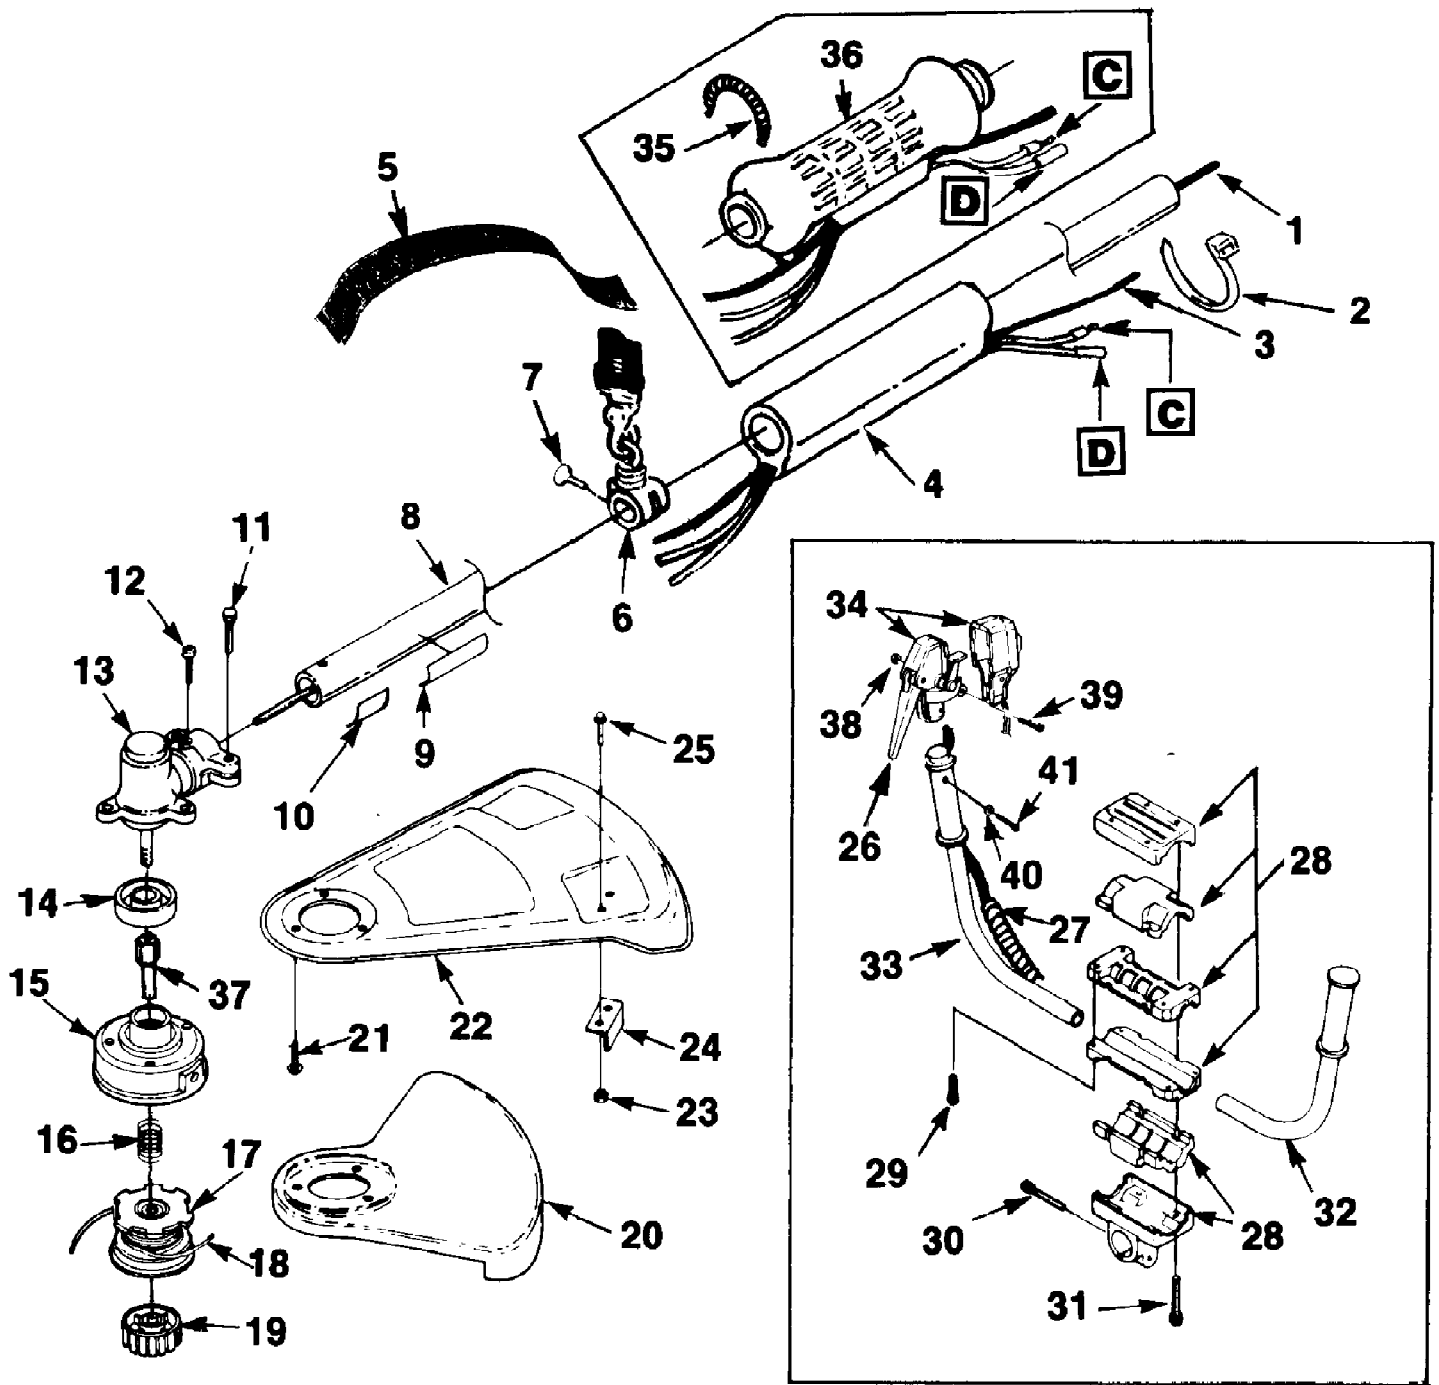

HBC30B String Trimmer UT-15086
Accessories

Page 2 of 12

Ref #	Part Number	Qty	S/P/F	Description
JA313164	JA313164	1		Ignition Test Spark Plug
9477299	9477299	1	/P	Rubber Tubing (10 ft.) (3.05 m)
98052-A	98052A	1	/P	Starter Rope (250 ft. Reel) (76 m)
2498201	2498201	1		Torx Drive Bit T25
24982-03	2498203	1	S	Torx Bit (for clutch drum) T25
18566-01	1856601	1	/P	Torx Drive Bit T-27
00063	00063	1	S/P	Holding tool
18453	18453	1	/P	Grease, Multi-Purpose
17789	17789	1	S	Carburetor Repair Tool
23488C	23488C	1		Thread Locking Compound
24306	24306	1	S	Shim (.125") (3.17 mm)
01439-99	0143999	1		Rubber Tubing (10 ft.)

HBC30B String Trimmer UT-15086
Boom & Head

Page 4 of 12

Ref #	Part Number	Qty	S/P/F	Description
1	98832	1	/P	DRIVE SHAFT
2	46840	3	/P	CABLE- Tie
3	A03005	1	S/P	THROTTLE CABLE
4	03234	1		GRIP- Handle
5	DA92703B	1		HARNESS (w/Connector)
6	A94442	1	/P	BRACKET- Hanger
7	82260	1	/P	SCREW (10-24 x 1/2")
8	A03800	1	S	HOUSING- Drive shaft
9	989241	1		DECAL- Starting instr.
10	02985	1	S	DECAL- Warning
11	88053	2	S	SCREW (10-24 x 1")
12	88049	1	/P	SCREW (10-24 x 1/2")
13	A03887	1		GEARHEAD ASSY.
14	04168	1		WASHER- Flange
15	A98231A	1	S/P	HOUSING & EYELET
16	98848	1	S	SPRING- Compression
17	DA02598A	1		SPOOL & STRING (Dual Line)
18	0259905	1	S	LINE- Replacement (.095 Dia.)
19	A97910A	1	S/P	RETAINER
20	988472	1	/P	GUARD- Blade
21	88049	3	/P	SCREW (10-24 x 1/2")
22	988461	1		GRASS DEFLECTOR
23	81208	2	/P	NUT (10-24)
24	02949	1	S	BLADE- Cut off
25	80869	2	/P	SCREW (10-24 x 3/8")
26	A03276	1		THROTTLE
27	00684	1		SLEEVE- Plastic
28	A005921	1	S	BRACKET- Handle bar
29	00605	1	/P	SCREW- Soc. hd.
30	00606	4	S	SCREW- Hex hd.
31	00607	4	S	SCREW- Hex hd.
32	A03268	1	S	HANDLE BAR
33	A03277	1		HANDLE BAR & GRIP
34	A03275	1		SWITCH & LEAD
35	00737	2	/P	SPRING- Torsion
36	00597A	1		GRIP- Handle
37	9855141	1	/P	CONNECTOR- Drive
38	81417	1		NUT (4 M)
39	88183	1		SCREW (4 M)
40	83086	1		WASHER- Lock
41	82528	1	/P	SCREW- Thd. Forming