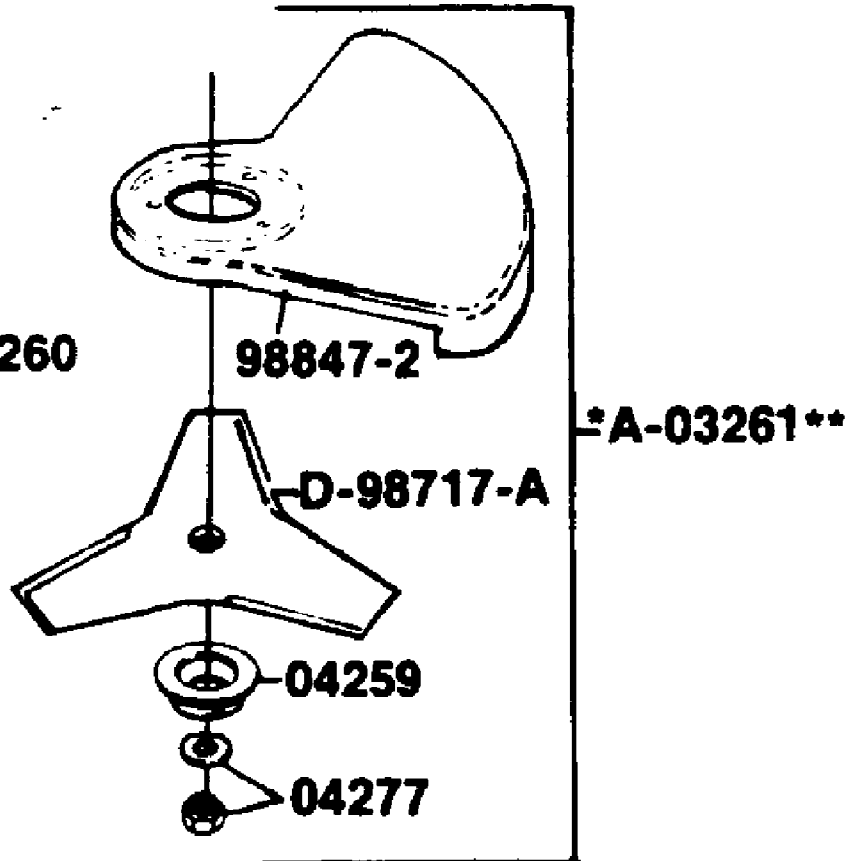

HBC-30 HBC-30B