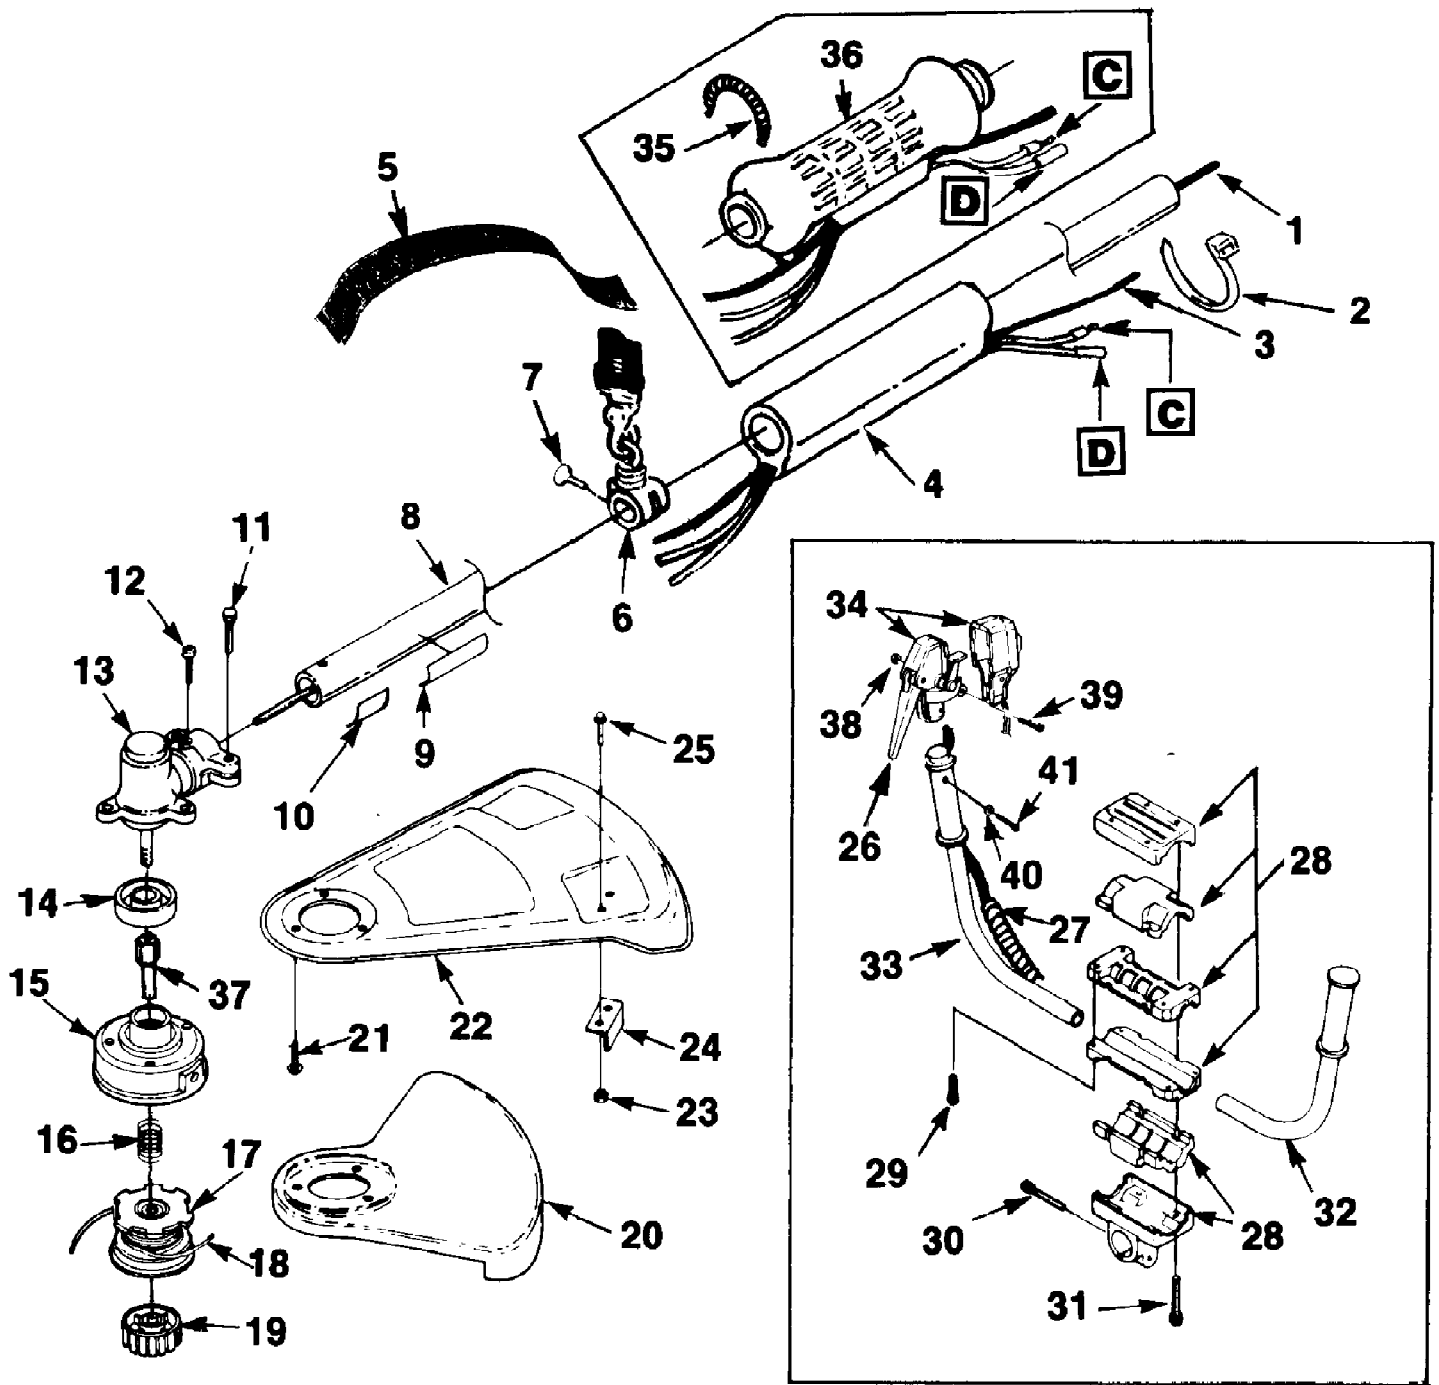

HBC30B String Trimmer UT-15072
Accessories

Page 2 of 12

Ref #	Part Number	Qty	S/P/F	Description
JA313164	JA313164	1		Ignition Test Spark Plug
9477299	9477299	1	/P	Rubber Tubing (10 ft.) (3.05 m)
98052-A	98052A	1	/P	Starter Rope (250 ft. Reel) (76 m)
2498201	2498201	1		Torx Drive Bit T25
24982-03	2498203	1	S	Torx Bit (for clutch drum) T25
18566-01	1856601	1	/P	Torx Drive Bit T-27
00063	00063	1	S/P	Holding tool
18453	18453	1	/P	Grease, Multi-Purpose
17789	17789	1	S	Carburetor Repair Tool
23488C	23488C	1		Thread Locking Compound
24306	24306	1	S	Shim (.125") (3.17 mm)
01439-99	0143999	1		Rubber Tubing (10 ft.)

HBC30B String Trimmer UT-15072
Boom & Head

Page 4 of 12

Ref #	Part Number	Qty	S/P/F	Description
1	98832	1	/P	DRIVE SHAFT
2	46840	3	/P	CABLE- Tie
3	A03005	1	S/P	THROTTLE CABLE
4	03234	1		GRIP- Handle
5	DA92703B	1		HARNESS (w/Connector)
6	A94442	1	/P	BRACKET- Hanger
7	82260	1	/P	SCREW (10-24 x 1/2")
8	A03800	1	S	HOUSING- Drive shaft
9	989241	1		DECAL- Starting instr.
10	02985	1	S	DECAL- Warning
11	88053	2	S	SCREW (10-24 x 1")
12	88049	1	/P	SCREW (10-24 x 1/2")
13	A03887	1		GEARHEAD ASSY.
14	04168	1		WASHER- Flange
15	A98231A	1	S/P	HOUSING & EYELET
16	98848	1	S	SPRING- Compression
17	DA02598A	1		SPOOL & STRING (Dual Line)
18	0259905	1	S	LINE- Replacement (.095 Dia.)
19	A97910A	1	S/P	RETAINER
20	988472	1	/P	GUARD- Blade
21	88049	3	/P	SCREW (10-24 x 1/2")
22	988461	1		GRASS DEFLECTOR
23	81208	2	/P	NUT (10-24)
24	02949	1	S	BLADE- Cut off
25	80869	2	/P	SCREW (10-24 x 3/8")
26	A03276	1		THROTTLE
27	00684	1		SLEEVE- Plastic
28	A005921	1	S	BRACKET- Handle bar
29	00605	1	/P	SCREW- Soc. hd.
30	00606	4	S	SCREW- Hex hd.
31	00607	4	S	SCREW- Hex hd.
32	A03268	1	S	HANDLE BAR
33	A03277	1		HANDLE BAR & GRIP
34	A03275	1		SWITCH & LEAD
35	00737	2	/P	SPRING- Torsion
36	00597A	1		GRIP- Handle
37	9855141	1	/P	CONNECTOR- Drive
38	81417	1		NUT (4 M)
39	88183	1		SCREW (4 M)
40	83086	1		WASHER- Lock
41	82528	1	/P	SCREW- Thd. Forming