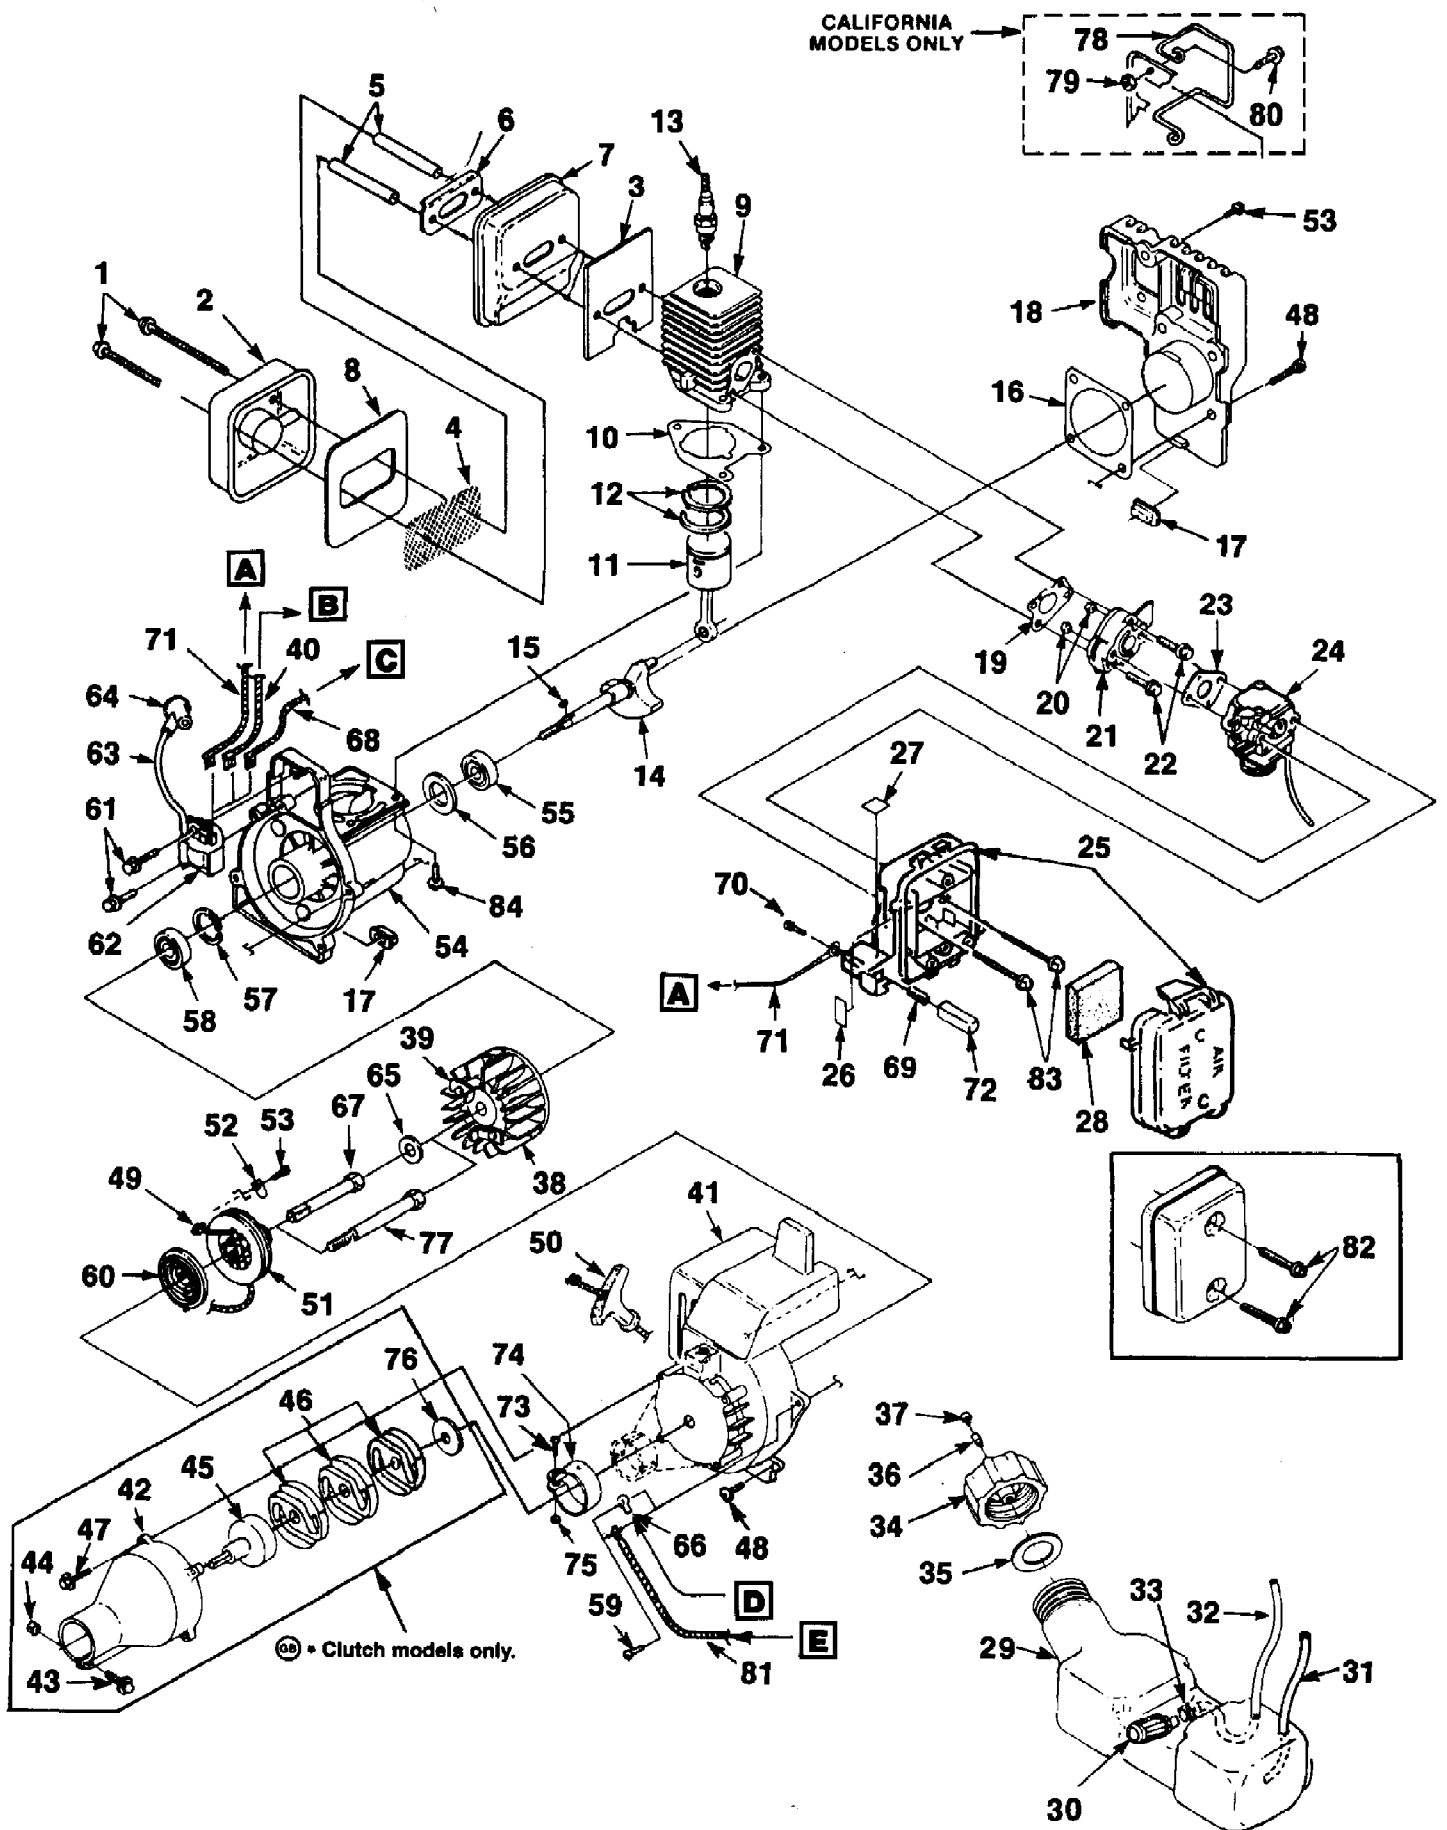

Ref #	Part Number	Qty	S/P/F	Description
1	88060	2	S/P	SCREW- Hex hd. (10-24 x 2 1/2")
2	A98780	1	S	MUFFLER- Cover
3	98786B	1		GASKET- Muffler
4	98784A	1		SCREEN- Spark
5	98860A	2	S	SPACER- Muffler
6	98783	1	/P	PLATE- Reinforcing
7	A01323	1	S	BODY- Muffler
8	98782	2	S	BAFFLE- Muffler
9	A03785	1		CYLINDER
10	03703A	1	S	GASKET
11	A03705	1		PISTON & ROD ASSY.
12	03179	2	/P	RING- Piston
13	96169S	1	S	SPARK PLUG (DJ7Y)
	79252	1	S	SPARK PLUG (Int.) (RDJ7-Y)
14	987585	1		CRANKSHAFT
15	69250	1	/P	KEY- Woodruff
16	98767A	1	/P	GASKET- Crankcase
17	98792	3	/P	BUMPER- Rubber
18	01023B	1	S	COVER- Crankcase
19	98765B	1	/P	GASKET- Heat dam
20	81208	2	/P	NUT- (10-24)
21	98768	1	S	HEAT- Dam
22	825491	2	S	SCREW- Thd. form (10-24 x 1")
23	98766A	1	S/P	GASKET- Carburetor
24	A03002	1		CARBURETOR (Walbro)
	A03003	1		CARBURETOR (Zama)
25	A01440A	1	S	AIR FILTER BOX & COVER
26	00772	1		DECAL- Choke/Run
27	98943	1		DECAL- Push/hold
28	D98760A	1		AIR FILTER
29	A01441	1		TANK- Fuel
30	49422	1	S	FILTER- Fuel
31	0143932	1	S/P	TUBING- Rubber (8")
32	9477232	1	S	TUBING- Rubber (8")
33	98268	1	S/P	CLAMP- Wire
34	A00982	1		FUEL- CAP ASSY.
35	98805A	1	/P	GASKET- Fuel cap
36	98913	1	S	FILTER
37	03134	1	S/P	VALVE- Filter
38	A950071	1	S	ROTOR & STARTER PAWL
39	A70285E	1	/P	STARTER PAWL KIT
40	A98918	1		LEAD- Electrical (HLT-17C & HBC-18)
41	A02575A	1		HOUSING- Engine (HLT-16 & HLT-18)
	A02576B	1		HOUSING- Engine (HLT-17C, HBC-18, HBC-30 & HBC-30B)
42	A02396	1		TUBE ADAPTOR KIT (HLT-17C, HBC-18, HBC-30 & HBC-30B)
43	88054	1	S	SCREW
44	81208	1	/P	NUT
45	A02727	1	S	CONNECTOR & DRUM (HLT-17C)
	A03485A	1	S	CONNECTOR & DRUM (HBC-18, HBC-30 & HBC-30B)