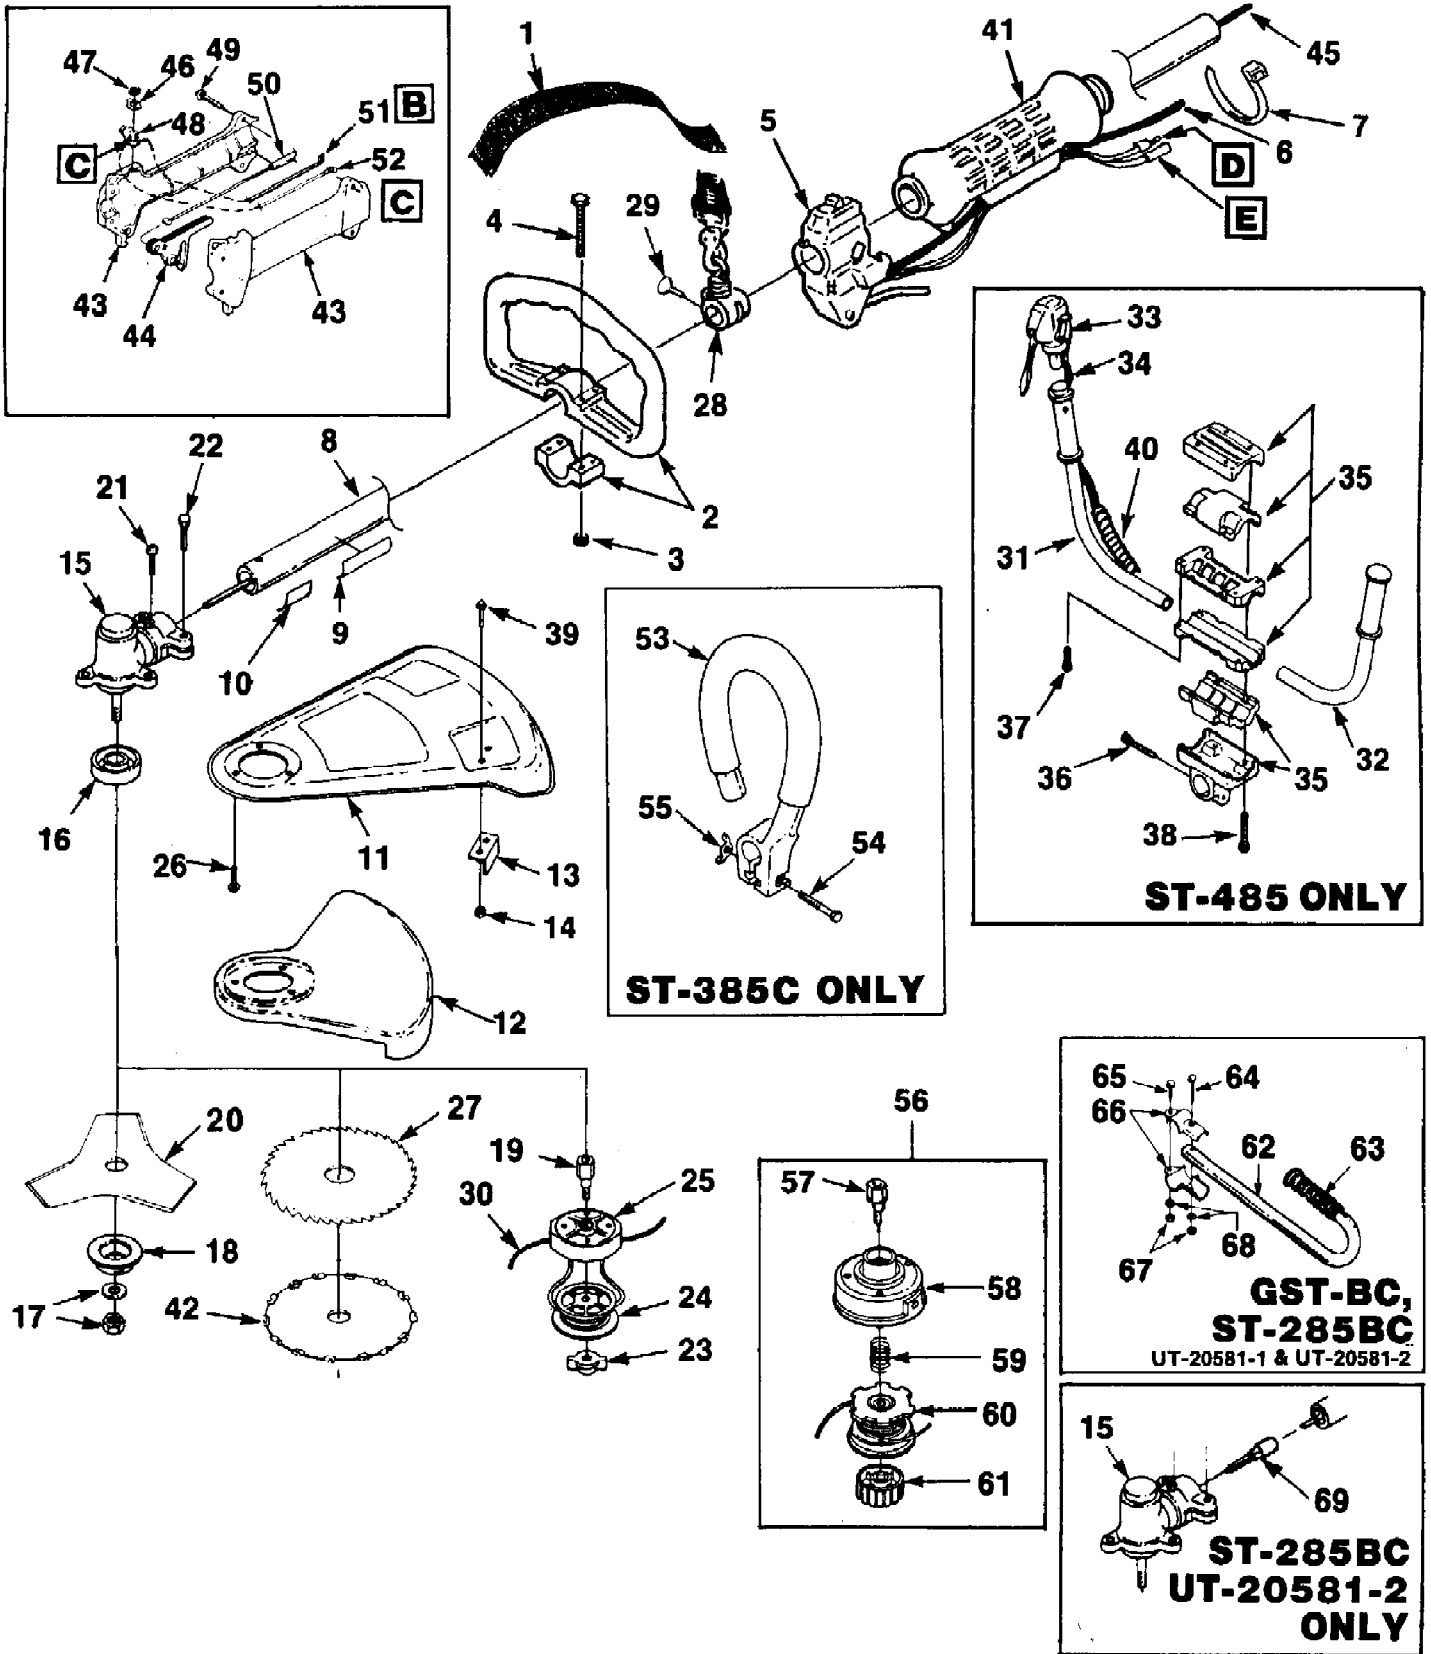

*ST-145, ST-155, ST-175, ST-175C, ST-175BC, HGT, GST.

Ref #	Part Number	Qty	S/P/F	Description
00063	00063	1	S/P	Holding tool
18453	18453	1	/P	Grease, Multi-Purpose
17789	17789	1	S	Carburetor Repair Tool
23488C	23488C	1		Thread Locking Compound
24306	24306	1	S	Shim (.125") (3.17 mm)
A-04191	A04191	1		Grass Anti Wrap Kit ST-145, ST-155, ST-175, ST-175C, ST-175BC, HGT, GST
JA313164	JA313164	1		Ignition Test Spark Plug
9477299	9477299	1	/P	Rubber Tubing (10 ft.) (3.05 m)
98052-A	98052A	1	/P	Starter Rope (250 ft. Reel) (76 m)
2498201	2498201	1		Torx Drive Bit T25
24982-03	2498203	1	S	Torx Bit (for clutch drum) T25