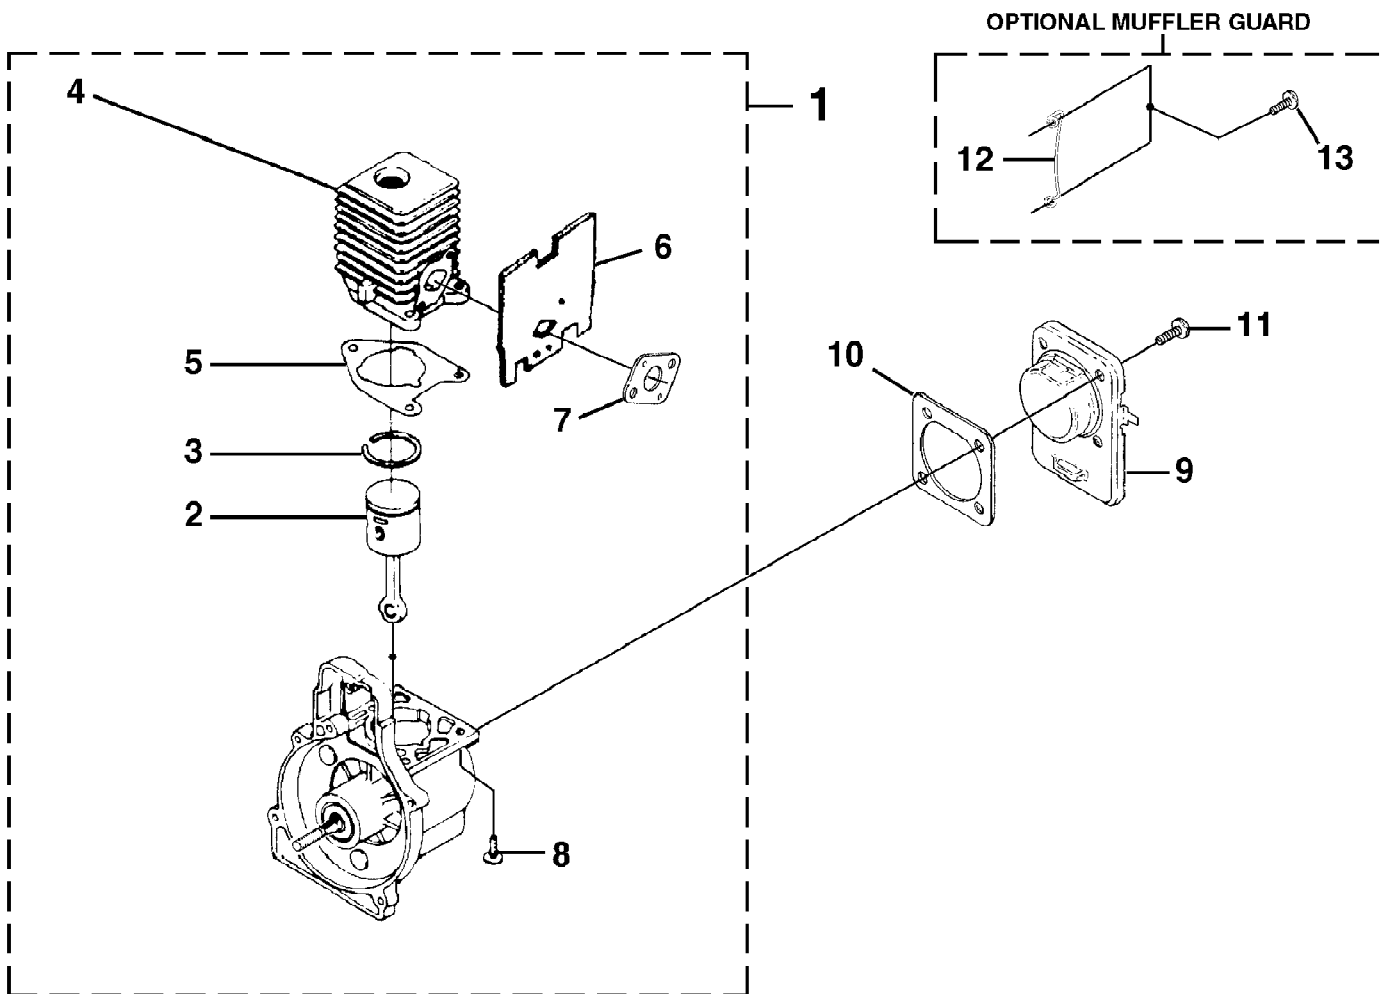

Item No.	Torque Specs		Required Loctite
	In/Lbs	Nm	
4	35-45	4.0-5.1	Red 262

EZ Reach(TM) String Trimmer UT-20778
Carburetor - Fuel Tank

Page 2 of 10

Ref #	Part Number	Qty	S/P/F	Description
1	06900A	1	/P	GASKET-Heat Dam
2	04474	2	/P	SCREW-Machine (10-24 X 2 1/4")
3	98768A	1	/P	HEAT DAM
4	093221	2	S/P	SCREW-Sems (10-24 X 1")
B	984534001	1	/P	CARBURETOR KIT Includes Items B-7
5	98766A	1	S/P	GASKET-Carburetor
6	0143910	1	/P	TUBING-Rubber
7	07332	1	S/P	FITTING-Inline Fuel
F	PA01624	1	S	FUEL TANK ASSY. Includes Items F-9
8	PA00116	1	S	FUEL TANK
9	A09116	1	S/P	FUEL CAP
10	98792	3	/P	BUMPER-Rubber

Item No.	Torque Specs		Required Loctite
	In/Lbs	Nm	
11	55-65	6.2-7.3	Red 262
13	35-45	4.0-5.1	Red 262

EZ Reach(TM) String Trimmer UT-20778
Engine Internal

Page 4 of 10

Ref #	Part Number	Qty	S/P/F	Description
1	PA00678	1	S	SHORT BLOCK ASSY. Includes Items 1-8
2	PA00296	1	S	PISTON & ROD ASSY. Includes Items 2-3
3	PS01359	1	S/P	RING-Piston
4	PS05699	1		CYLINDER
5	04388B	1	S/P	GASKET-Cylinder
6	06900A	1	/P	GASKET-Heat Dam
7	9074001	1		GASKET-Carburetor
8	PS02807	3	/P	SCREW-Sems (12-24 X 3/4")
9	PS02130	1	/P	CRANKCASE COVER
10	06443A	1	S/P	GASKET-Crankcase Cover (Also included w/short block)
11	PS01565	4	/P	SCREW-Sems (10-24 X 1/2")
12	UP04099	3	/P	MUFFLER GUARD Includes Items 12-13
13	UP03897	2	S	SCREW-Thread Forming (10-14 X 1/2")