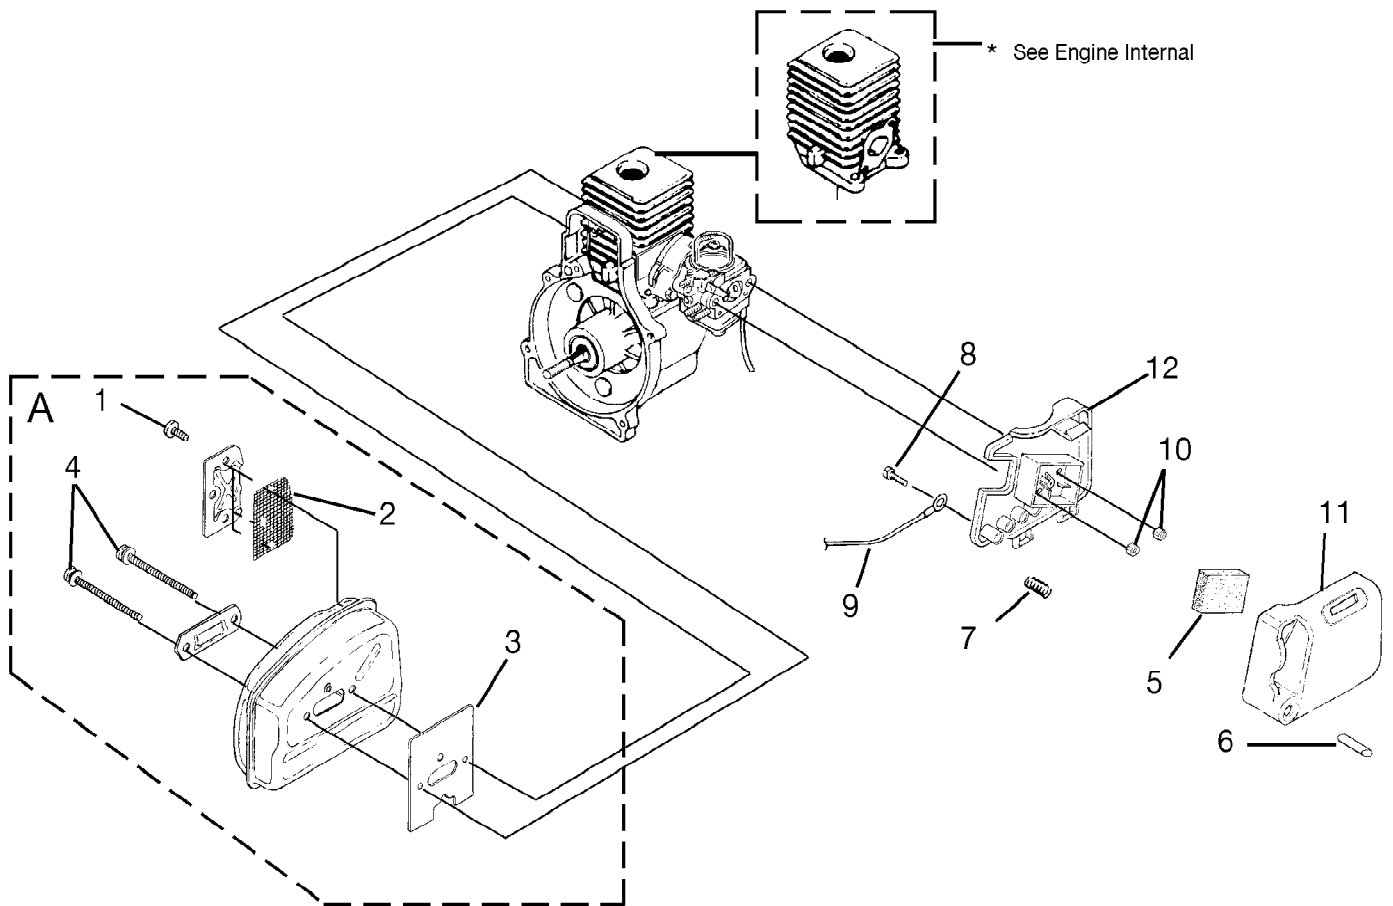

Item No.	Torque Specs		Required Loctite
	In/Lbs	Nm	
11	55-65	6.2-7.3	Red 262
13	35-45	4.0-5.1	Red 262

EZ Reach(TM) String Trimmer UT-20778
Engine Internal

Page 4 of 10

Ref #	Part Number	Qty	S/P/F	Description
1	PA00678	1	S	SHORT BLOCK ASSY. Includes Items 1-8
2	PA00296	1	S	PISTON & ROD ASSY. Includes Items 2-3
3	PS01359	1	S/P	RING-Piston
4	PS05699	1		CYLINDER
5	04388B	1	S/P	GASKET-Cylinder
6	06900A	1	/P	GASKET-Heat Dam
7	9074001	1		GASKET-Carburetor
8	PS02807	3	/P	SCREW-Sems (12-24 X 3/4")
9	PS02130	1	/P	CRANKCASE COVER
10	06443A	1	S/P	GASKET-Crankcase Cover (Also included w/short block)
11	PS01565	4	/P	SCREW-Sems (10-24 X 1/2")
12	UP04099	3	/P	MUFFLER GUARD Includes Items 12-13
13	UP03897	2	S	SCREW-Thread Forming (10-14 X 1/2")

EZ Reach(TM) String Trimmer UT-20778
Ignition - Rotor - Starter

Page 6 of 10

Ref #	Part Number	Qty	S/P/F	Description
C	984873001	1	/P	IGNITION KIT Includes Items C-2
1	82540	2	/P	SCREW-Taptite (8-32 X 1")
2	PS02227	1	S/P	SPARK PLUG
3	A07238	1	/P	LEAD-Electrical
4	PA00631	1	S	ROTOR ASSY
5	PS84065	1	S/P	WASHER-Flat
6	98795A	1	/P	CONNECTOR-Drive (.250)
7	PA00678	1	S	SHORT BLOCK See "Engine Internal"
E	984875001	1		COMPLETE STARTER ASSEMBLY Includes Items E-13
8	82543	3	/P	SCREW-Taptite (8-16 X 1/2")
9	6300222	1		BAFFLE-Air
10	PS01122	1	/P	PULLEY-Starter
11	9789902	1	S/P	ROPE-Starter (42")
12	A98773A	1	S/P	SPRING & CONTAINER
13	5946702	1	S/P	GRIP-Starter
14	PS01611	1	S/P	CLAMP
15	984633001	1		HOUSING-Rear Kit Includes Items 15-16
16	82541	2	/P	SCREW-Taptite (10-14 X 7/8")
17	82538	4	/P	SCREW-Taptite (10-24 X 3/4")
18	PS04383	1		CONTROL HANDLE-LH
19	PS04384	1		CONTROL HANDLE-RH
20	983815001	1	S	TRIGGER-Throttle
21	82537	4	/P	SCREW-Taptite (10-14 X 7/8")
22	0883202	1	S/P	CABLE-Throttle