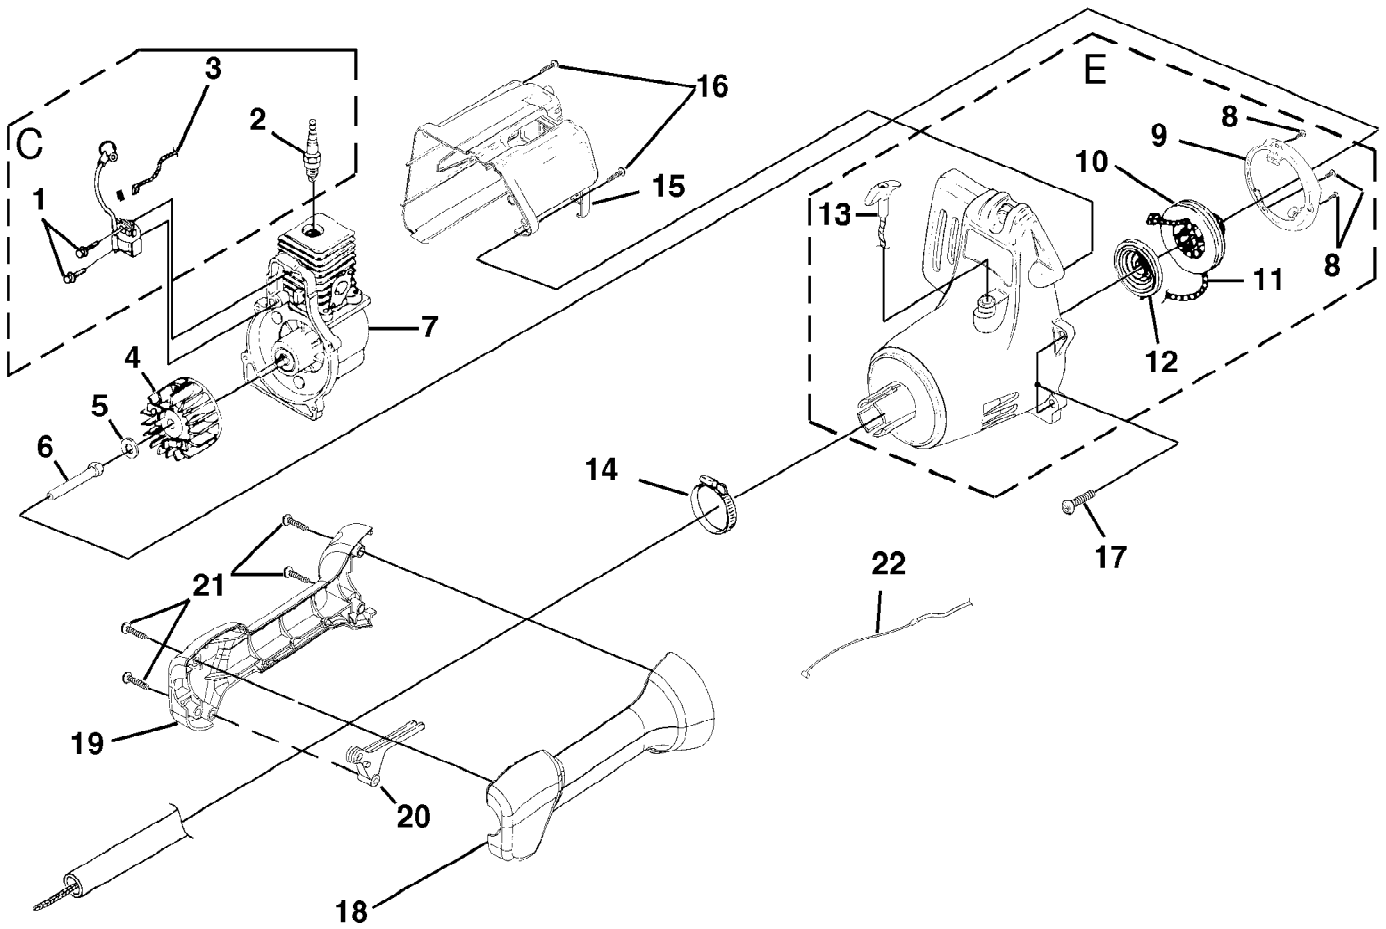

EZ Reach(TM) String Trimmer UT-20778
Ignition - Rotor - Starter

Item No.	Torque Specs		Required Loctite
	In/Lbs	Nm	
1	30-40	3.4-4.5	Blue 242
2	120-180	13.6-20.3	
6	100-150	11.3-16.9	
8	10-20	1.1-2.3	
14	40-50	4.5-5.6	
16	30-50	3.4-5.6	
17	30-40	3.4-4.5	
21	30-50	3.4-5.6