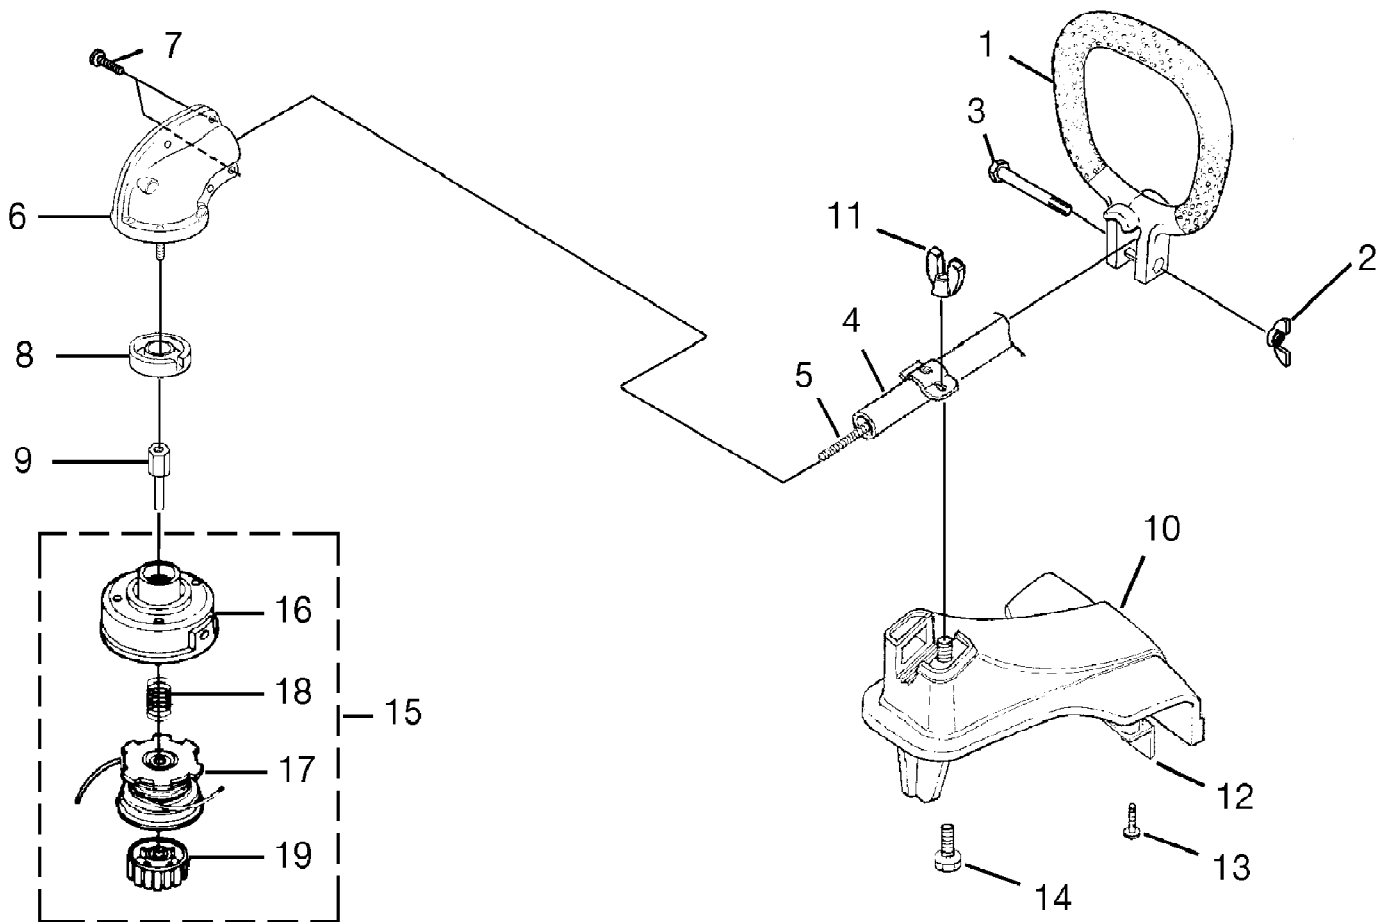

EZ Reach(TM) String Trimmer UT-20778
Ignition - Rotor - Starter

Page 6 of 10

Ref #	Part Number	Qty	S/P/F	Description
C	984873001	1	/P	IGNITION KIT Includes Items C-2
1	82540	2	/P	SCREW-Taptite (8-32 X 1")
2	PS02227	1	S/P	SPARK PLUG
3	A07238	1	/P	LEAD-Electrical
4	PA00631	1	S	ROTOR ASSY
5	PS84065	1	S/P	WASHER-Flat
6	98795A	1	/P	CONNECTOR-Drive (.250)
7	PA00678	1	S	SHORT BLOCK See "Engine Internal"
E	984875001	1		COMPLETE STARTER ASSEMBLY Includes Items E-13
8	82543	3	/P	SCREW-Taptite (8-16 X 1/2")
9	6300222	1		BAFFLE-Air
10	PS01122	1	/P	PULLEY-Starter
11	9789902	1	S/P	ROPE-Starter (42")
12	A98773A	1	S/P	SPRING & CONTAINER
13	5946702	1	S/P	GRIP-Starter
14	PS01611	1	S/P	CLAMP
15	984633001	1		HOUSING-Rear Kit Includes Items 15-16
16	82541	2	/P	SCREW-Taptite (10-14 X 7/8")
17	82538	4	/P	SCREW-Taptite (10-24 X 3/4")
18	PS04383	1		CONTROL HANDLE-LH
19	PS04384	1		CONTROL HANDLE-RH
20	983815001	1	S	TRIGGER-Throttle
21	82537	4	/P	SCREW-Taptite (10-14 X 7/8")
22	0883202	1	S/P	CABLE-Throttle

Item No.	Torque Specs		Required Loctite
	In/Lbs	Nm	
1	25-35	2.8-4.0	
4	50-60	5.6-6.8	
8	5-10	.6-1.1	
10	30-40	3.4-4.5	

EZ Reach(TM) String Trimmer UT-20778
Muffler - Air Cleaner

Page 8 of 10

Ref #	Part Number	Qty	S/P/F	Description
A	PA01614	1	S/P	MUFFLER ASSY. Includes Items A-4
1	82600	3	/P	SCREW-Taptite - (8-32 X 3/8")
2	06502	1	/P	SCREEN-Spark
3	09343	1	/P	GASKET-Muffler
4	88083	2	S/P	SCREW-Truss Hd. - (10-24 X 2.188)
5	98760	1	/P	FILTER-Air
6	06618A	1	/P	BUTTON-Switch
7	95020A	1	/P	SPRING-Compression
8	82513	1	/P	SCREW-Thread Form (6-19 x 1/2")
9	A07238	1	/P	LEAD-Electrical
10	81208	2	/P	NUT-Hex (10-24)
11	PS02156	1		COVER-Air Box
12	PS02113	1	/P	BOX-Air Filter

Item No.	Torque Specs		Required Loctite
	In/Lbs	Nm	
2	Hand Tight		
7	15-20	1.7-2.3	
9	100-120	11.3-13.6	
11	Hand Tight		
13	30-40	3.4-4.5	

EZ Reach(TM) String Trimmer UT-20778
Shaft - Spool & String - Grass Deflector